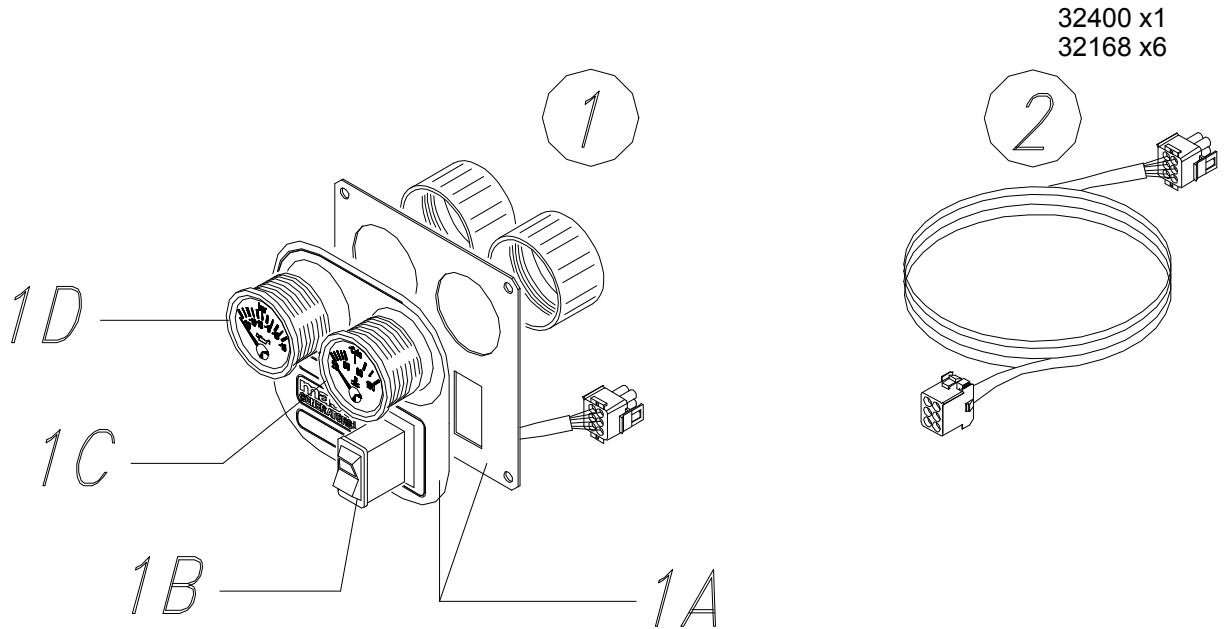

IS 6.5-7.6 / 8 - 9.5

CRUSCOTTO COMANDI A DISTANZA
CON STRUMENTI
REMOTE CONTROL PANEL
WITH INSTRUMENTS

FIG. 6 / 7

Rev. / Rel.
REV.1

Rif.	Cod.	Q.ty	Descrizione	Description
	010878	1	KIT COMANDO A DIST. CON STRUMENTI	REMOTE CONTROL PANEL KIT WITH INSTRUMENTS
1	010879	1	QUADRO COMANDO A DISTANZA	REMOTE CONTROL PANEL WITH INSTRUMENTS
1A	012396	1	PANNELLO	PANEL
1B	32413	1	MANOMETRO 12V 5BAR	OIL PRESSURE GAUGE
1C	32412	1	TERMOMETRO 12V 120°C	WATER TEMPERATURE GAUGE
1D	021662	1	INTERRUTTORE START/0/STOP	START/0/STOP BUTTON
2	011083	1	CAVO COMPLETO 20MT	20m CABLE