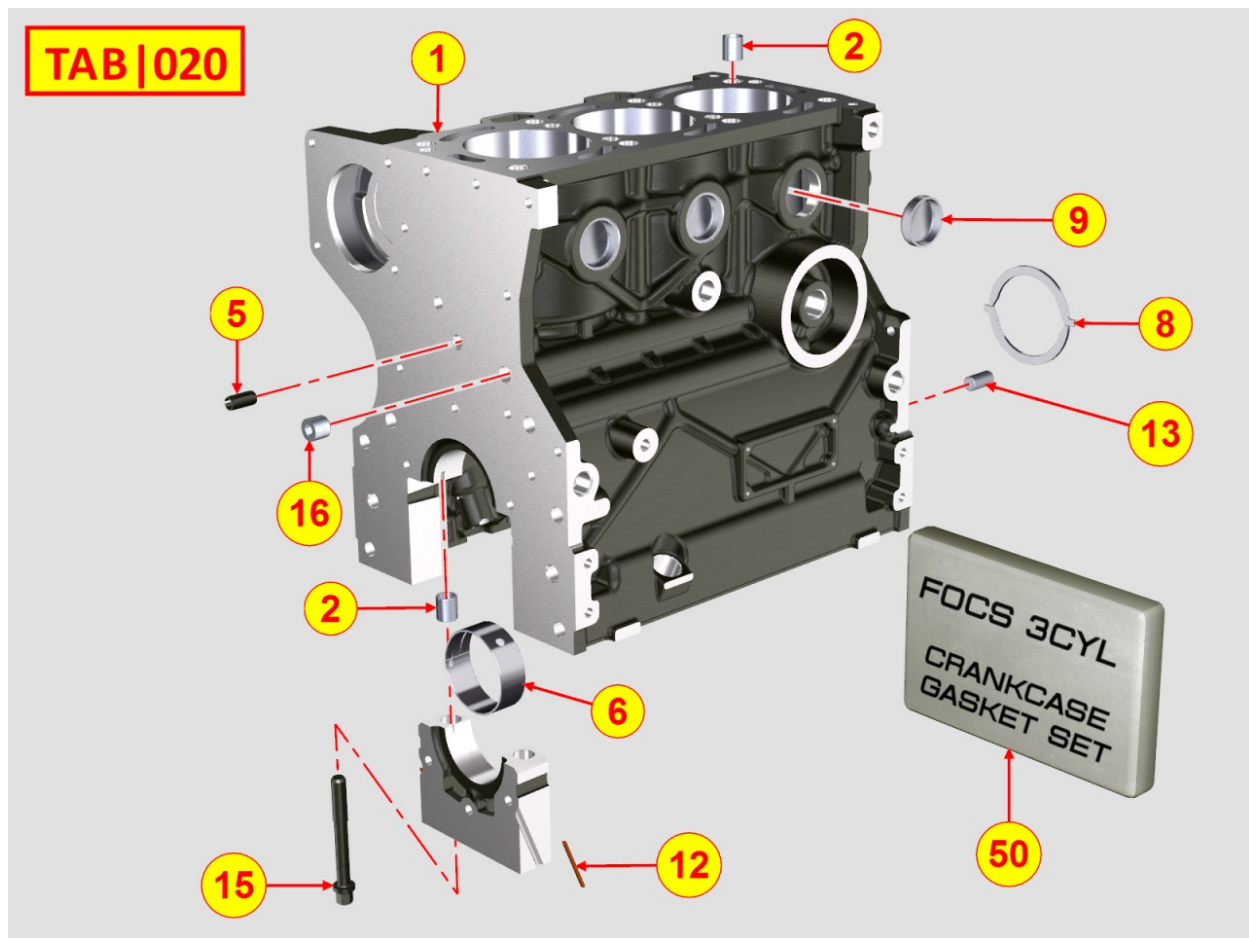

Tavola ricambi

Index	Description
8171320110	TIMING GEAR GUARD

8010320040 - CRANKSHAFT

Pos	Kit	Included In	Code	Description	Qty	Old Code	Tech. Info
1	A		KDISC.		1	ED0010508460-S	
1	A		KDISC.		1	ED0010511100-S	
2		(A)	ED0084300040-S	TAPER PIN 3x12 DIN 1481	1		
3		(A)	ED0022801190-S	KEY 5X4	1		
5		(A)	ED0022801490-S	KEY FOR OIL PUMP ROTOR 8MM	1		
6		(A)		802032...0	2/3/4/5		
7		(A)		801132...0	2/3/4		
8		(A)		802032...0	2		

8012320070 - FLYWHEEL

Pos	Kit	Included In	Code	Description	Qty	Old Code	Tech. Info
2		(A) (B)	ED0028160880-S	RING GEAR	1		
3			ED0017801050-S	BOLT M10X1,25X35-R12	5		

8014320190 - PULLEYS / BELT

Pos	Kit	Included In	Code	Description	Qty	Old Code	Tech. Info
1			ED0069752940-S	PULLEY	1		
1			KDISC.		1	ED0069752950-S	
2			ED0097320160-S	SOC HEAD CAP SCR M6X40L 8.8	4		
3			ED0098653190-S	CRANKSHAFT BOLT	1		

8020320050 - CRANKCASE

Pos	Kit	Included In	Code	Description	Qty	Old Code	Tech. Info
1	A		KDISC.		1	ED0015109210-S	
2		(A)	ED0019701400-S	CYL DOWEL D13/11 15 LONG	2		▲
4			ED0046700600-S	COPPER WASHER	1		▲
5			ED0084301050-S	ELASTIC DOWEL PIN 8X16 DIN 1481	1		
6			ED0016111930-S	SUPP.BEARING STD.	3/4/5		▲
6			ED0016111940-S	BEARING -0,25	3/4/5		▲
6			ED0016111950-S	BEARING -0,50	3/4/5		▲
7		(A)	ED0090802400-S	CAP	1		
8			ED0012571580-S	ANELLO SPALLAMENTO STD 1404	2		▲
8			ED0012571590-S	THRUST BEARING +0.1	2		▲
8			ED0012571600-S	THRUST BEARING +0.2	2		▲
9		(A)	ED0089900220-S	PLUG D.30	6		
12		(A)	ED0044000540-S	BEARING CUP RUBBER SEAL	4		▲
13			ED0084001080-S	DOWEL PIN D.10X20 UNI 1707	2		
15		(A)	ED0098201200-S	BOLT	8		
50			ED0082051090-S	CRANKCASE GASKET SET	1		▲