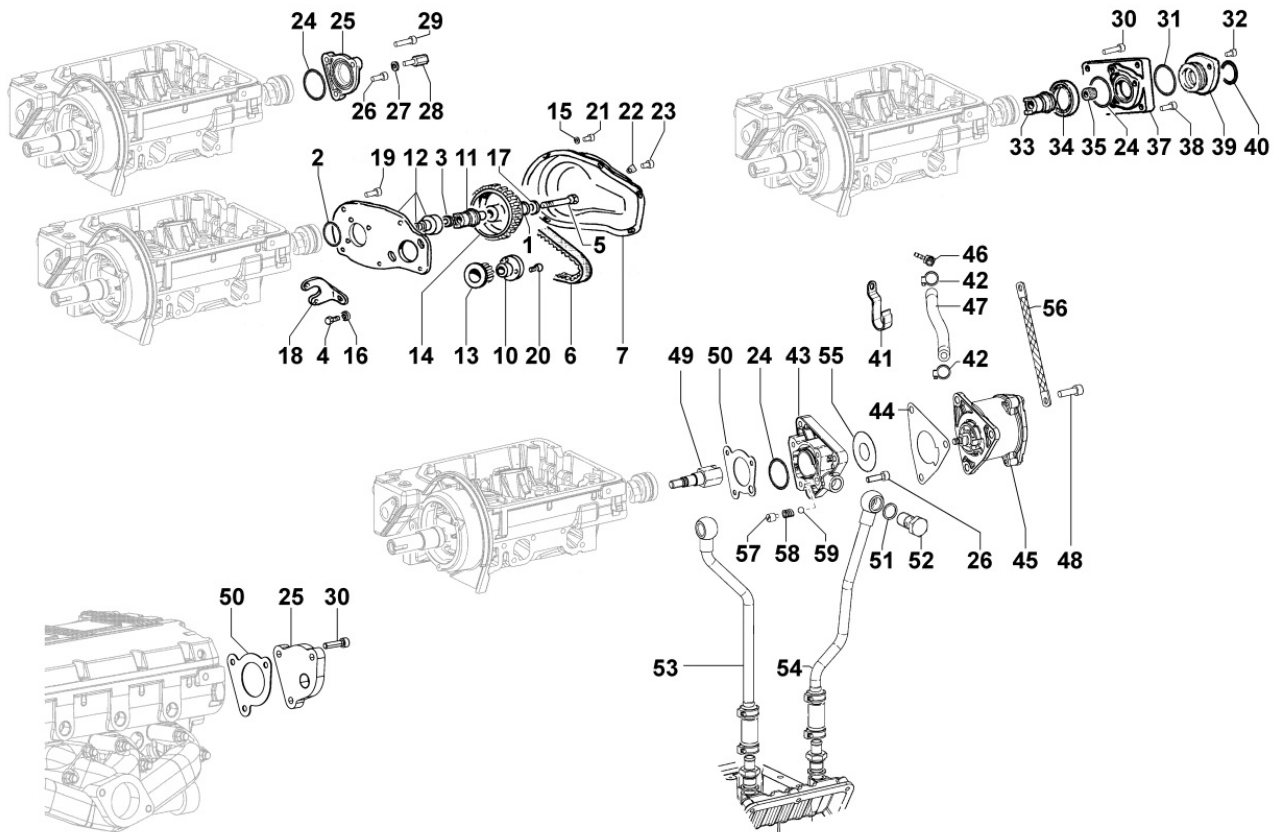

8140320060 - 3rd PTO

Pos	Kit	Included In	Code	Description	Qty	Old Code	Tech. Info
0			ED0042400440-S	GIUNTO/COUPLING D	1		
24			ED0012002330-S	OR 40,95X2,62 U	2		
26			ED0097300120-S	SOC HEAD CAP SCR M6X20L STEEL	3		
43			ED0088361970-S	SUPPORTO/SUPPORT S	1