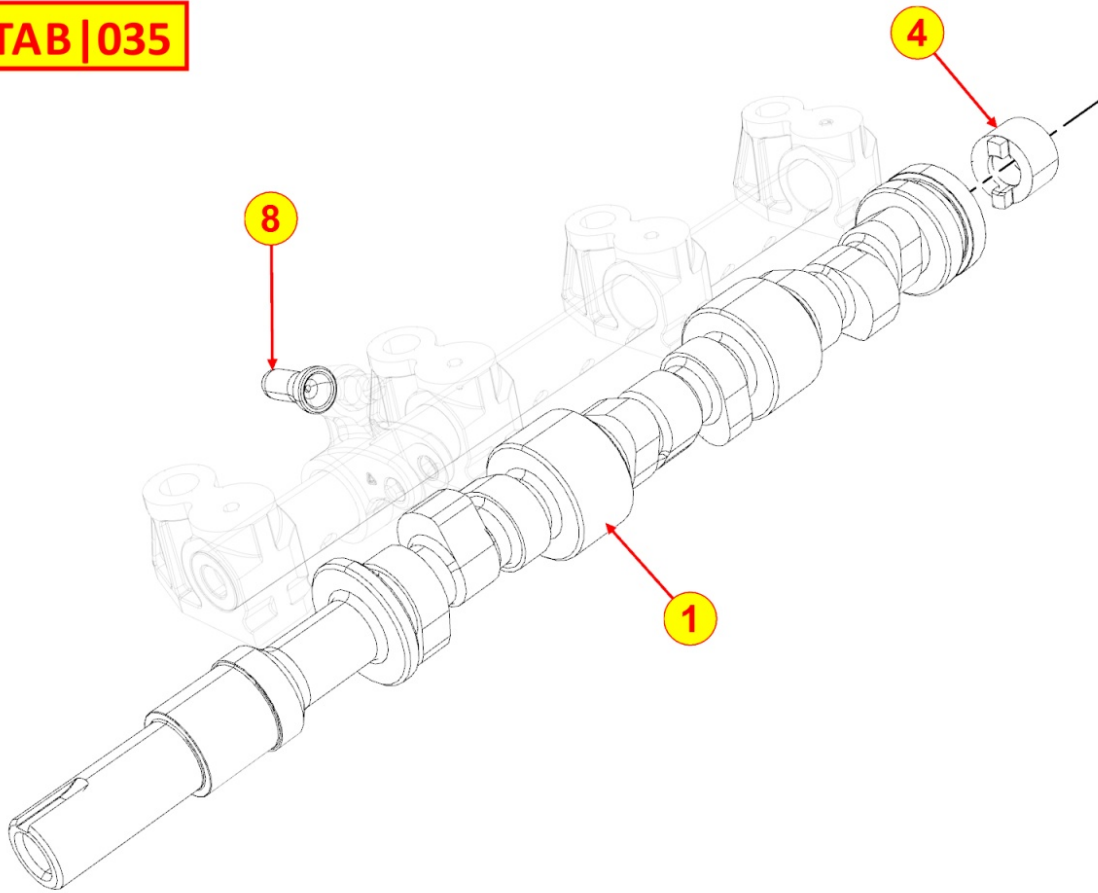

8035320020 - CAMSHAFT

TAB | 035

Pos	Kit	Included In	Code	Description	Qty	Old Code	Tech. Info
1			KDISC.		1	ED0010115030-S	
4			ED0035800180-S	CAM	1		
8			ED0014101120-S	PUSH ROD	3