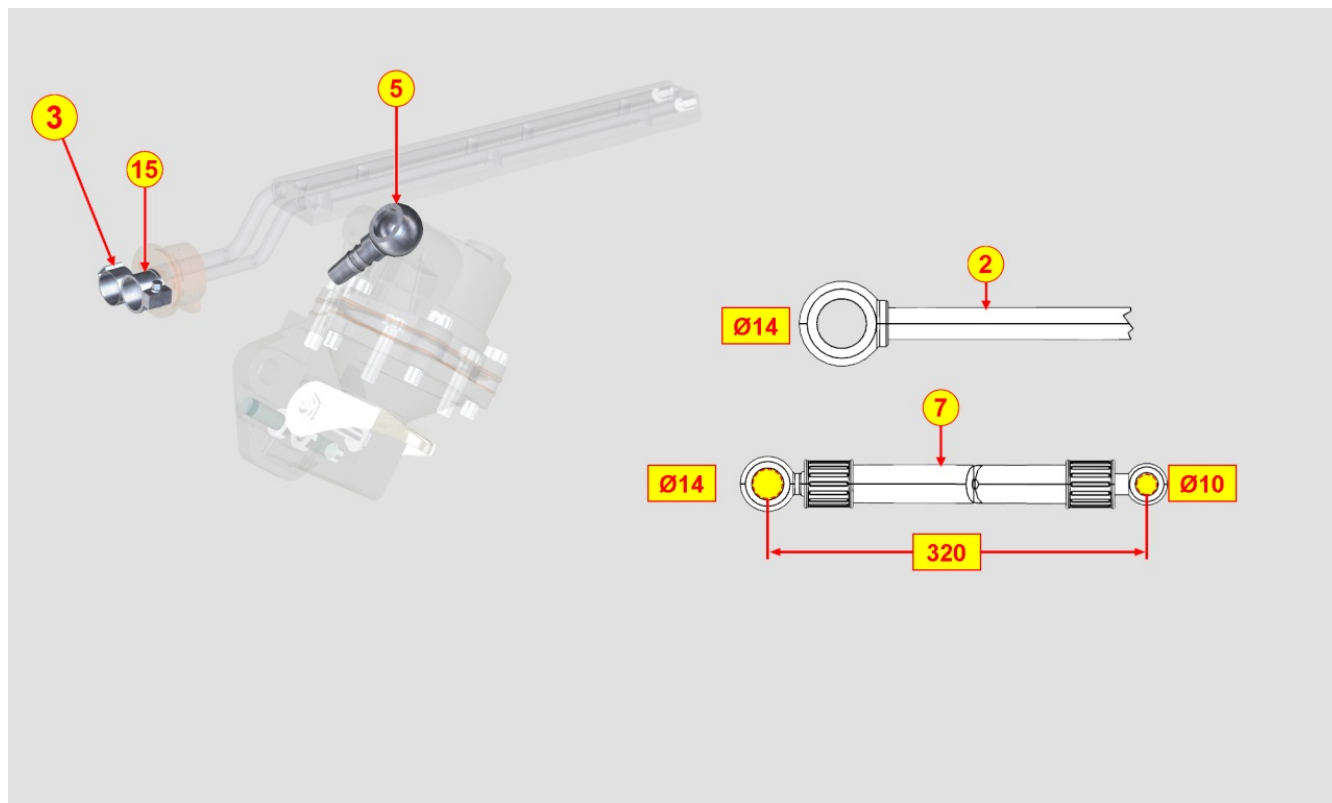

8064320600 - FUEL LINES

Pos	Kit	Included In	Code	Description	Qty	Old Code	Tech. Info
1			ED0036300500-S	CLAMP TYPE CLIC D.9-11 55	1		
6			ED0072701040-S	*RACCORDO/UNION FV	1		
7			ED0093756910-S	TUBE	1