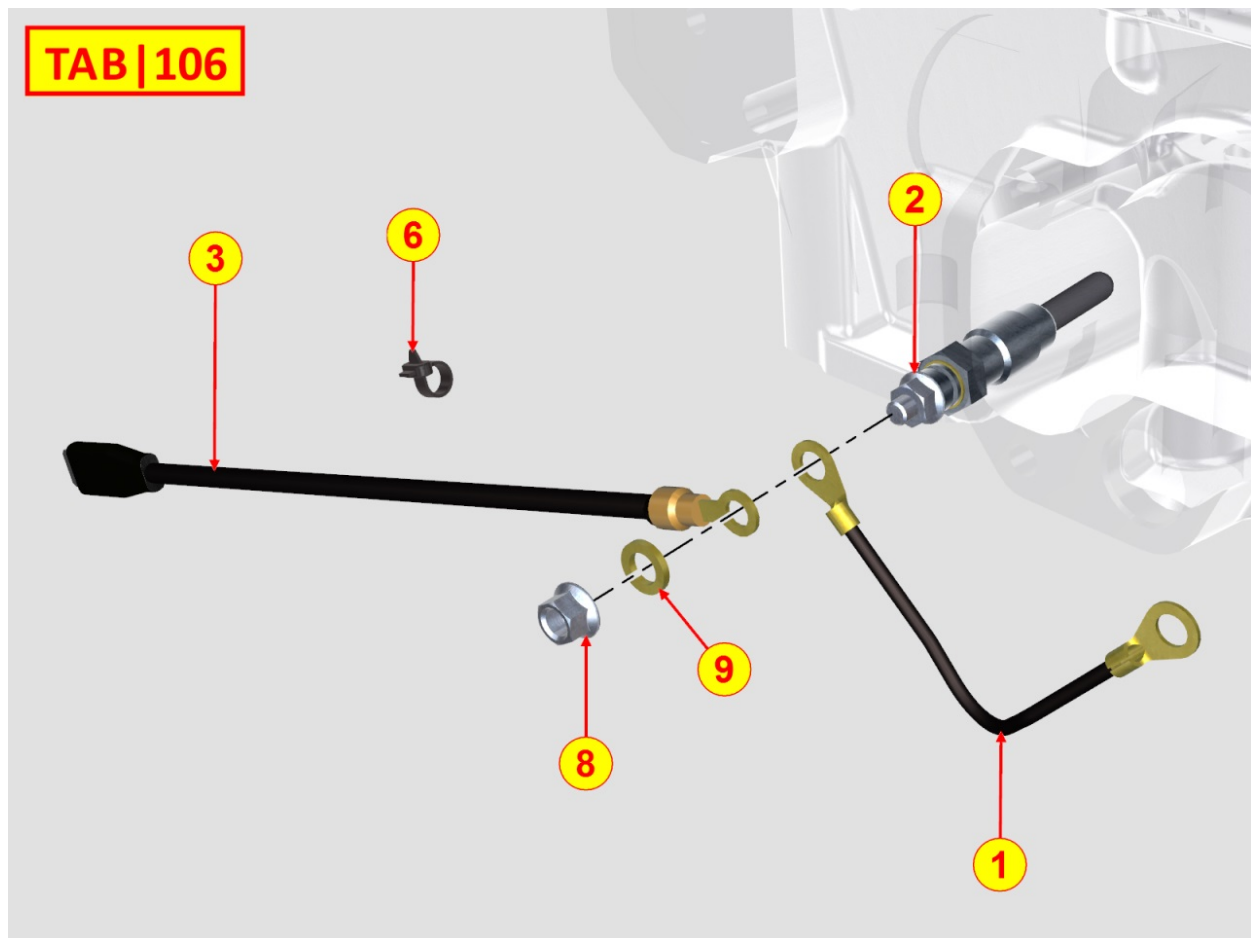

8106320020 - GLOW PLUGS / PRE-HEATING RELAY

Pos	Kit	Included In	Code	Description	Qty	Old Code	Tech. Info
1			ED0021855480-S	CONNECTION CABLE	2		
2	A		ED0021000890-S	GLOW PLUG	3	ED0021000980-S	
3			ED0021858670-S	CONNECTION CABLE	1		
6			ED0024710190-S	NYLON COLLAR PLT2I-MO 3,6x203	1		
9		(A)	ED0076260660-S	WASHER	3