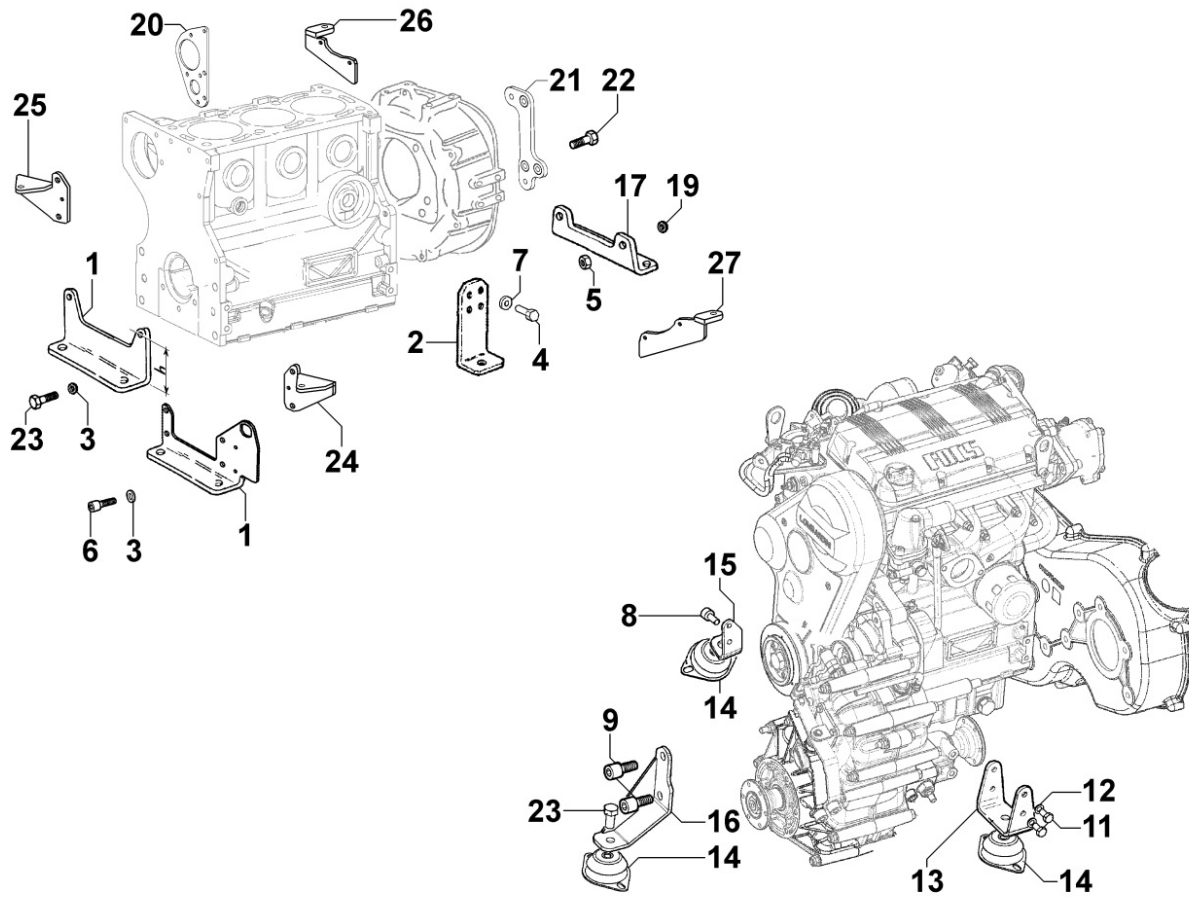

8025320300 - ENGINE MOUNTS

Pos	Kit	Included In	Code	Description	Qty	Old Code	Tech. Info
4			ED0017700050-S	HEX HEAD BOLT	8		
4			ED0017900300-S	BOLT	4	ED0017900620-S	
12			ED0075650070-S	SPRING WASHER D14.2/8.2	8		
18			ED0075650130-S	ROND.ELAST./SP.WASHER S C10	8		
23			ED0017900880-S	HEX SCREW M12X25-5739-8G+ZNB	4		
23			ED0017900370-S	BULLONE/BOLT 'N 10	4