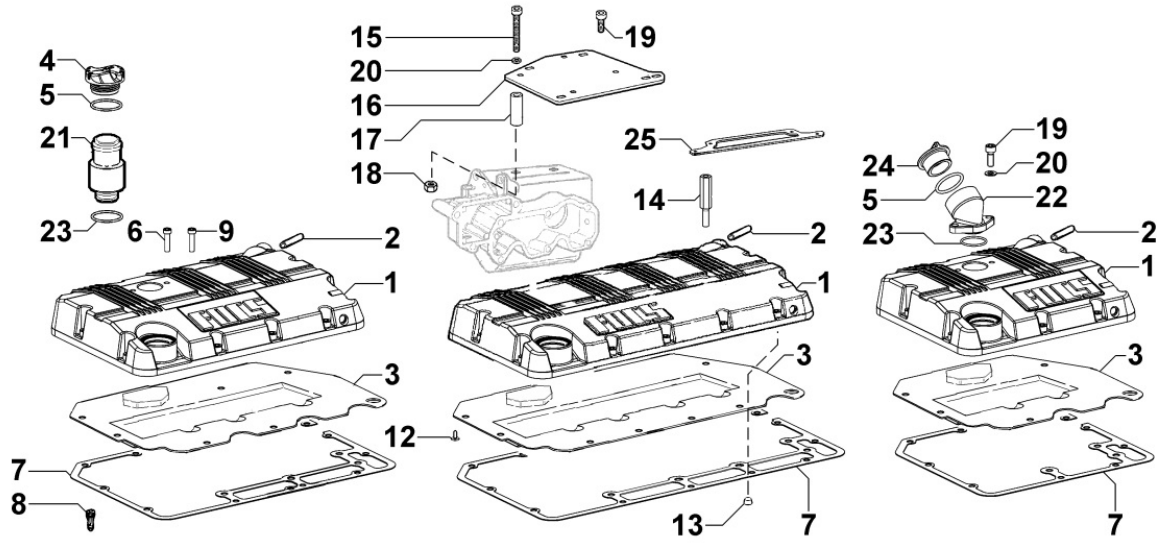

8022320140 - HEAD COVER

Pos	Kit	Included In	Code	Description	Qty	Old Code	Tech. Info
1	(A)		KV.M.		1	ED0021252770-S	
3		(A)	ED0050662220-S	BREATHING SYSTEM SHEET METAL PLATE KDW 1	1		
4			ED0090320940-S	FILLER CAP	1	ED0090320610-S	⚠
7			ED0044001020-S	ROCKER ARM COVER GASKET	1	ED0044000560-S	⚠
7			ED0044001020-S	ROCKER ARM COVER GASKET	1	ED0044000810-S	⚠
8			ED0053651220-S	COUPLING RUBBER COLLAR. HEAD / COVER	1	ED0053650300-S	
8			ED0053651220-S	COUPLING RUBBER COLLAR. HEAD / COVER	1	ED0053651100-S	
14			ED0025011020-S	STUD BOLT	2