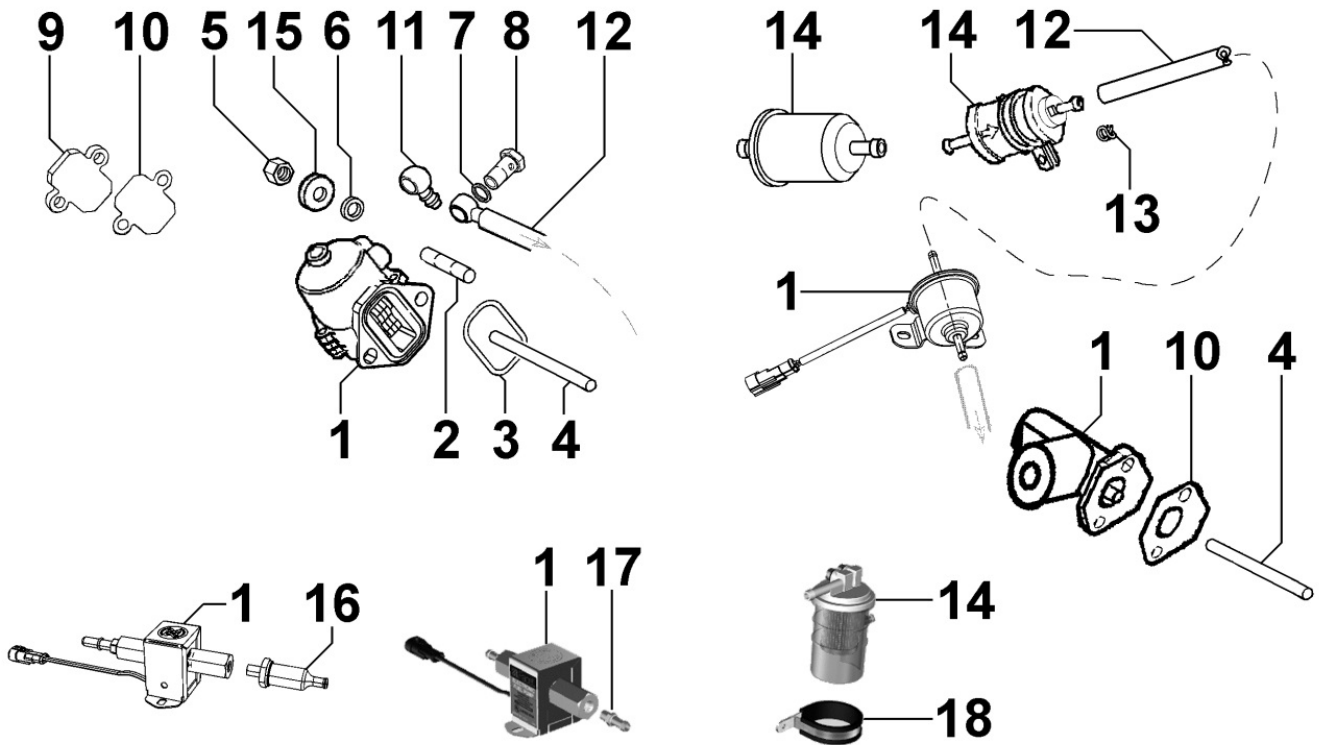

8062320080 - FUEL FEED PUMP

Pos	Kit	Included In	Code	Description	Qty	Old Code	Tech. Info
1			ED0065851510-S	FUEL FEED PUMP	1	ED0065850800-S	
1			ED0065851510-S	FUEL FEED PUMP	1	ED0065850970-S	
2			ED0067800490-S	*STUD M8X20	2		
3			ED0012000870-S	O-RING	1		
4			KDISC.		1	ED0072001680-S	
5			ED0032401640-S	NUT	2		
6			ED0075550290-S	BEL WASHER D15/8.4 0.8 T	2		
7			ED0046700590-S	COPPER WASHER D14/10.2 1.	4		
8			ED0019011930-S	UNION BOLT M 10	1	ED0019010300-S