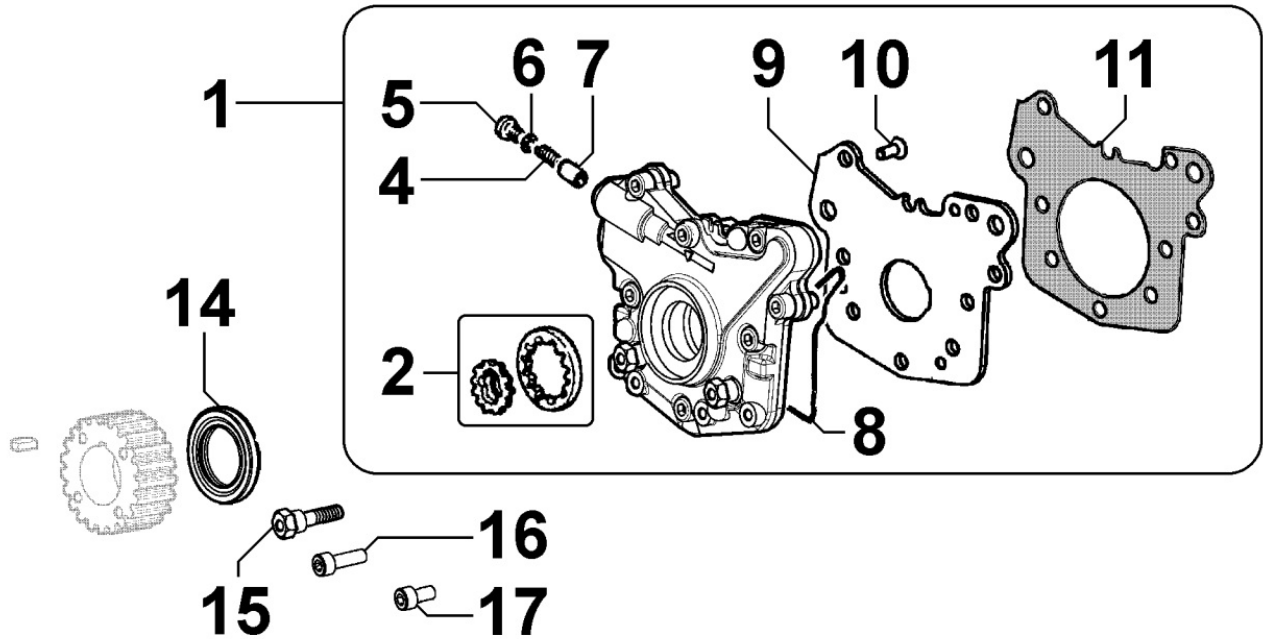

8040320010 - OIL PUMP

Pos	Kit	Included In	Code	Description	Qty	Old Code	Tech. Info
1	A		ED0066051310-S	OIL PUMP WITH ROTOR 8MM	1	ED0066050870-S	
2		(A)		POS. 1			
4		(A)	ED0056250080-S	BY PASS SPRING	1		
5		(A)	ED0090150050-S	BY PASS VALVE PLUG	1		
7		(A)	ED0064950450-S	BY PASS VALVE PISTON	1		
8			ED0012002150-S	O RING	1		▲
9		(A)		POS. 1			
11			ED0045802160-S	*OIL PUMP GASKET	1	ED0045801760-S	
14			ED0012133430-S	OIL SEAL 32X50X6 PER AL	1		▲
15			ED0098651740-S	SPCIAL SCREW	2		
16			ED0097320640-S	SOC HEAD SCREW M8x30-5931.8G+Zn.B	1		
17			ED0097320740-S	SOC HEAD SCR M8X20L UNI5931 ST	6