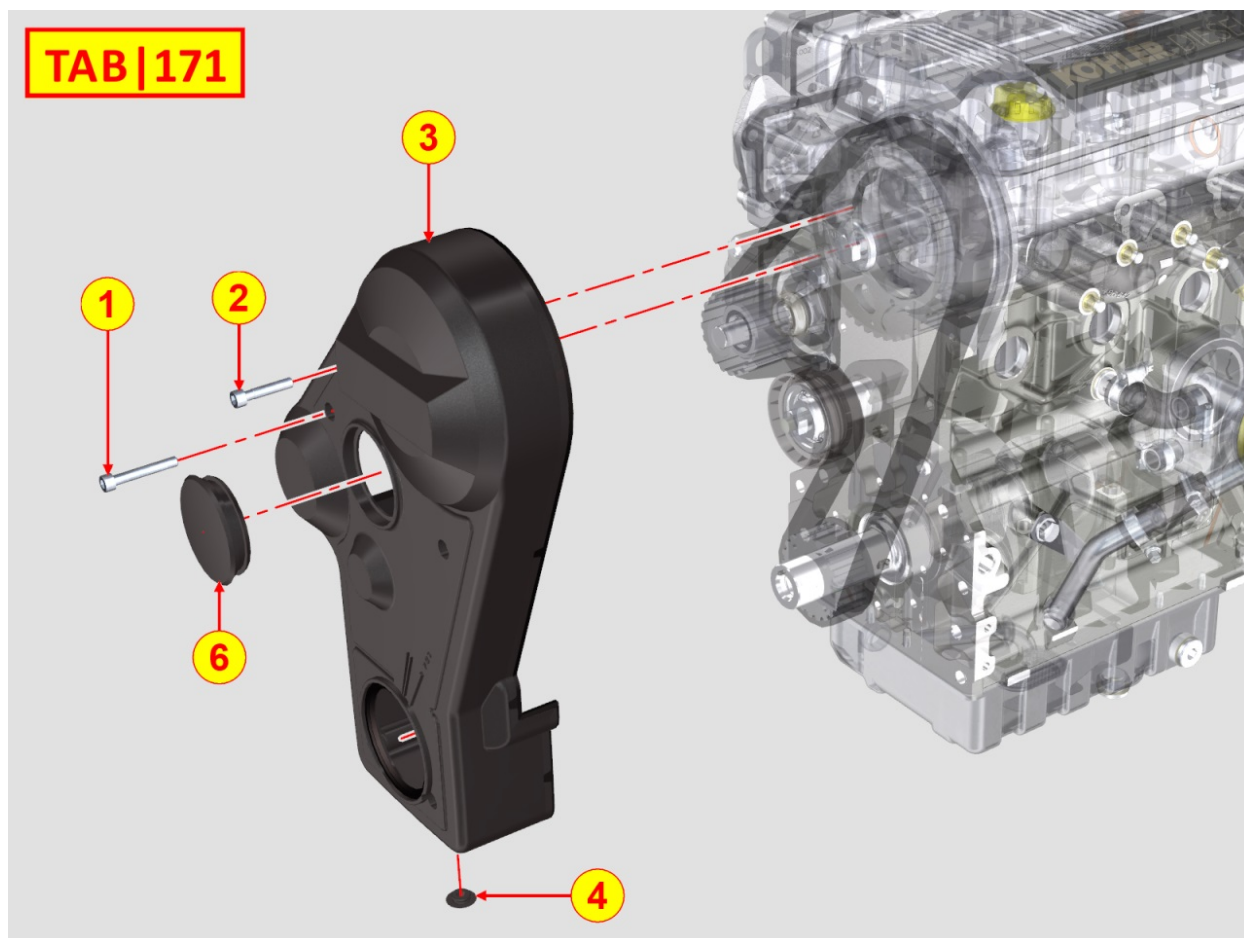

8171320110 - TIMING GEAR GUARD

Pos	Kit	Included In	Code	Description	Qty	Old Code	Tech. Info
1			ED0097302310-S	SCREW	1		
2			ED0097302790-S	VITE TCEI M6X40-5931-INOX	4		
3			ED0069277070-S	TIMING BELT COVER WACKER/TEREX 1003	1		
4			ED0090000780-S	PLUG D.9-10	1		
6			ED0090001340-S	PLUG	1		⚠