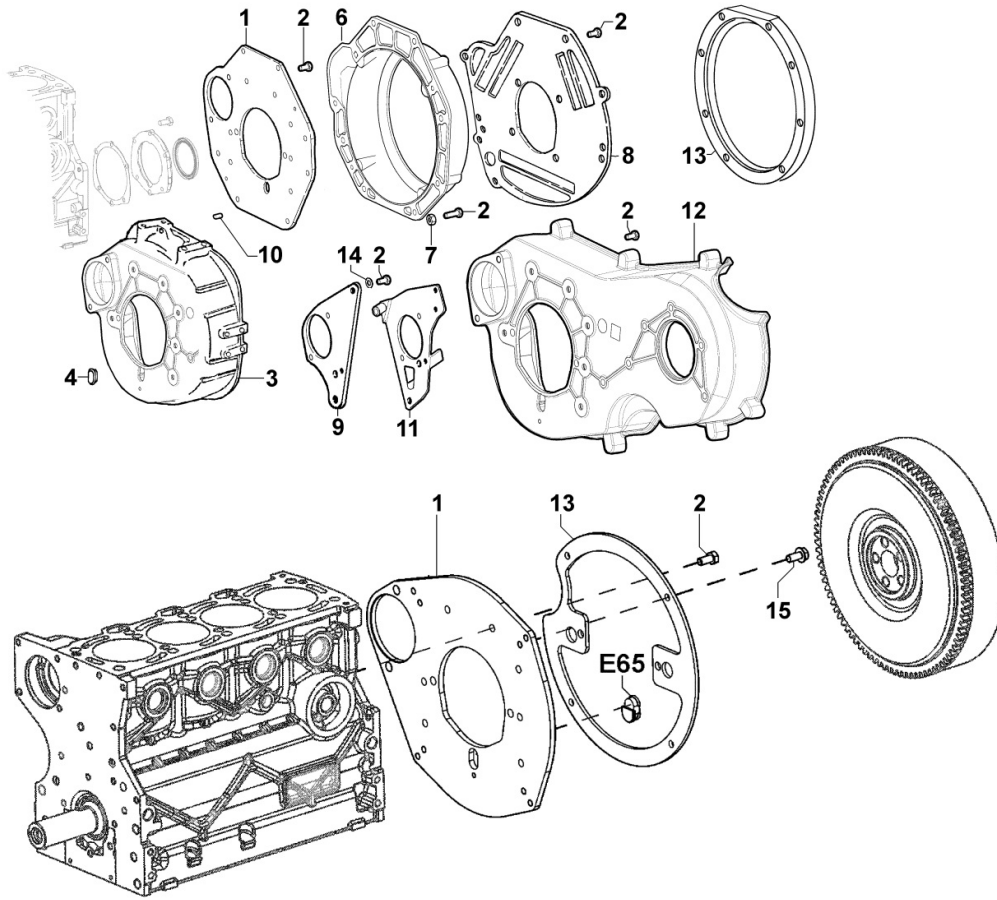

8160320140 - ENGINE FLANGE / BACKPLATE

Pos	Kit	Included In	Code	Description	Qty	Old Code	Tech. Info
2			ED0017700560-S	HEX HEAD SCRE M8X18-5739-8G+ZN.B	11		
3			ED0020323910-S	CAMPANA/BELL N	1	ED0020322640-S	
4			ED0090001330-S	PLUG	1