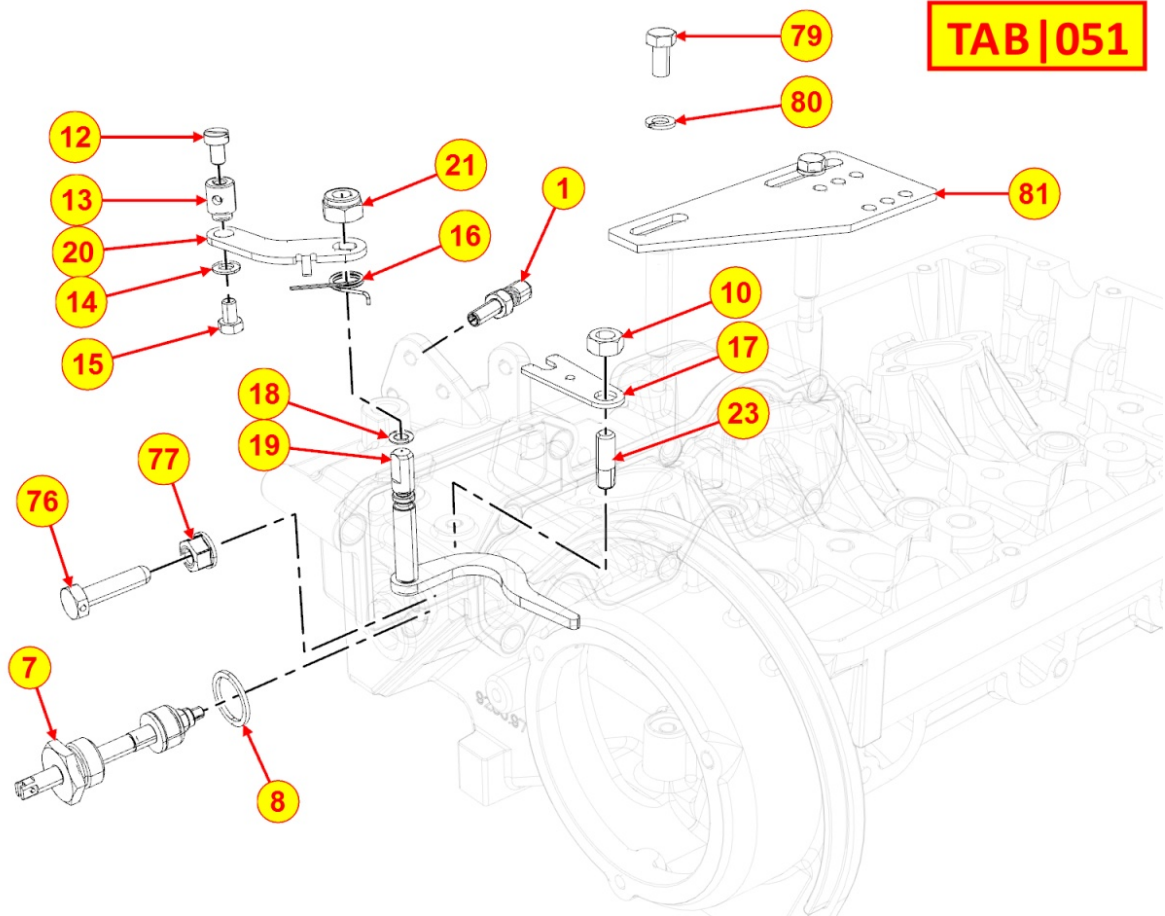

8051320150 - CONTROLS

Pos	Kit	Included In	Code	Description	Qty	Old Code	Tech. Info
7			ED0085760770-S	EX.FUELDEV.	1		
8			ED0044800460-S	Copper wahser 16.2X20X1.5	1		
10			ED0032400080-S	NUT M6-Cl.8 type 1-ISO	1		
12			ED0097900230-S	SOC HEAD SCRE M5X8 UNI 6107 acc.5S zn	1		
13			ED0060000490-S	LEVER PAD	1		
14			ED00771R0010-S	PLAIN WASHERS 5,3X10X1	1		
15			ED0017550010-S	HEX HEAD SCREW M5X8 5739-8G+ZN.B	1		
16			ED0056600470-S	LEVER SPRING	1		
17			ED0062751140-S	LOCKING STOP LEVER PLATE	1		
18			ED0012000510-S	RING	1		
19			ED0052004130-S	INTERNAL STOP LEVER	1		
20			ED0052004140-S	EXTERNAL STOP LEVER	1		
21			ED0032030750-S	LOCKNUT M.8 h.8,5	1		
23			ED0067600440-S	STUD 6X1X10 UNI 5911	1		
76			ED0017601280-S	SCREW M6 FOR EXTERNAL LEVER SET UP	1		
77			ED0032401530-S	NUT M 6X1 SEAL LOCK	1		
79			ED0017601150-S	VITE TE.6X12-5739 INOX X5 CR.NI 1810 AIS	2		
80			ED0075650040-S	SPRING WASHER D11.1/6.1 1.3 TH	2