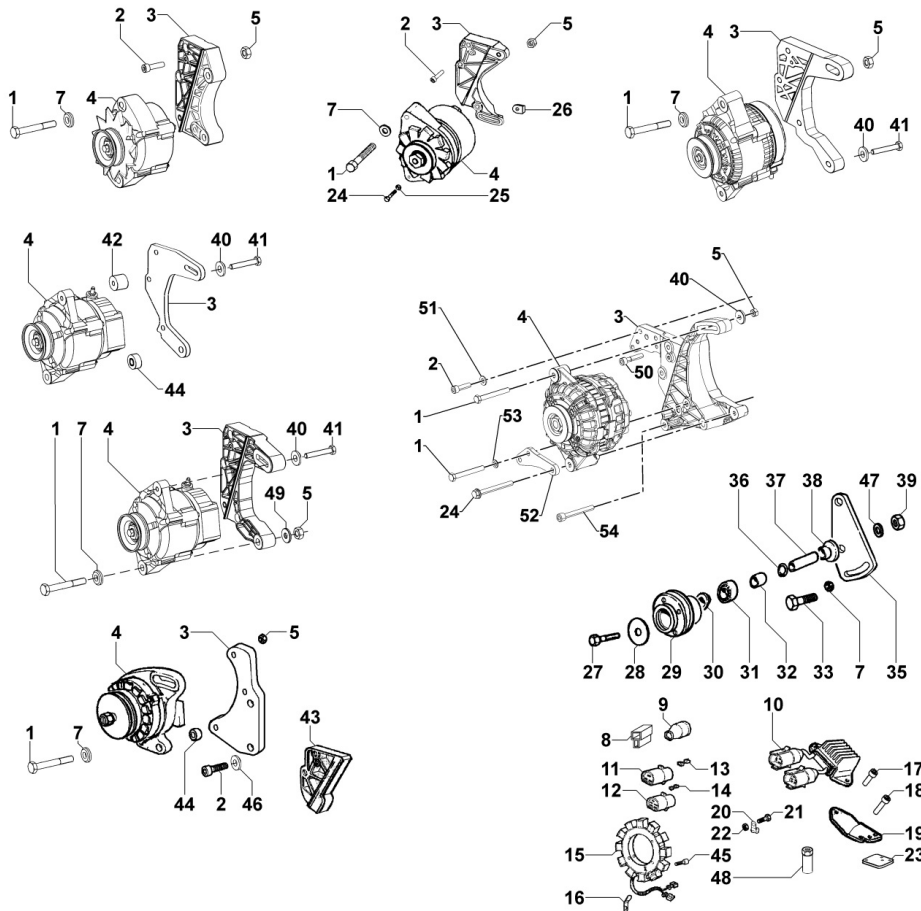

8100320050 - VOLTAGE ALTERNATOR

Pos	Kit	Included In	Code	Description	Qty	Old Code	Tech. Info
2			ED0097320640-S	SOC HEAD SCREW M8x30-5931.8G+Zn.B	3		
3			KDISC.		1	ED0087250530-S	
4			ED0011573600-S	ALTERNATOR 14V-45A ISKRA	1	ED0011572690-S	
5			ED0032400330-S	NUT M10X1,5-UNI.5588-8S+ZN.B	1		
33			ED0017800270-S	BOLT	2		
49			ED0076252560-S	RONDELLA PIANA D.10X25,5X3	2