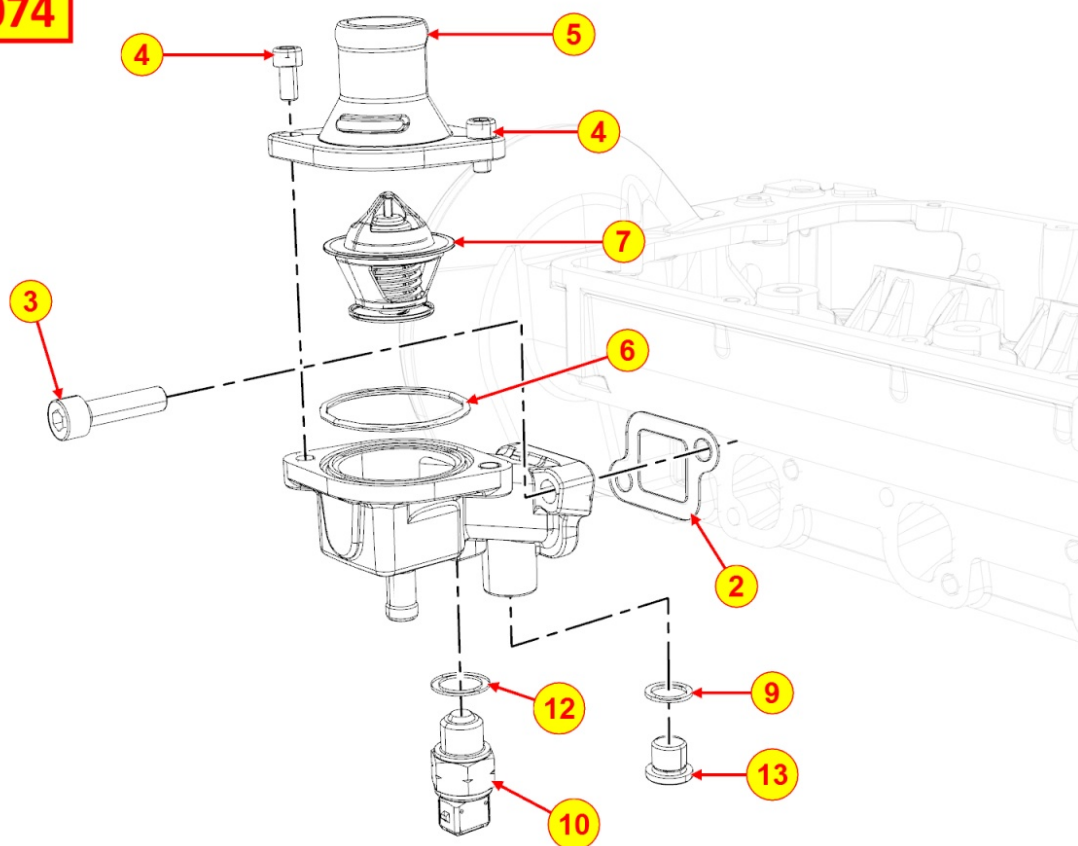

8074320090 - THERMOSTAT UNIT

TAB 074

Pos	Kit	Included In	Code	Description	Qty	Old Code	Tech. Info
2			ED0044600370-S	TERMOSTAT BODY GASKET	1		
3			ED0097320640-S	SOC HEAD SCREW M8x30-5931.8G+Zn.B	2		
4		(A)	ED0097320740-S	SOC HEAD SCR M8X20L UNI5931 ST	2		
5		(A)	ED0027502790-S	THERMOSTAT COVER	1		
6		(A)	ED0012000910-S	OR 3193	1		
7		(A)	ED0091951240-S	WATER THERMOSTAT	1		
8	A		ED0048962080-S	*GRUPPO TERMOSTATO PER MOTORI F	0		⚠
8		(A)	ED0028712740-S	THERMOSTAT BODY	1		
9		(A)	ED0046700610-S	COPPER WASHER D19/14.2 1.5 THK	1		
10		(A)	ED0091950770-S	TERMOSTATO SPIA TEMP.H20 M16	1		⚠
12		(A)	ED0046700190-S	COPPER WASHER D22X16.2 1	1		
13		(A)	ED0090400120-S	OIL DRAIN PLUG M14	1