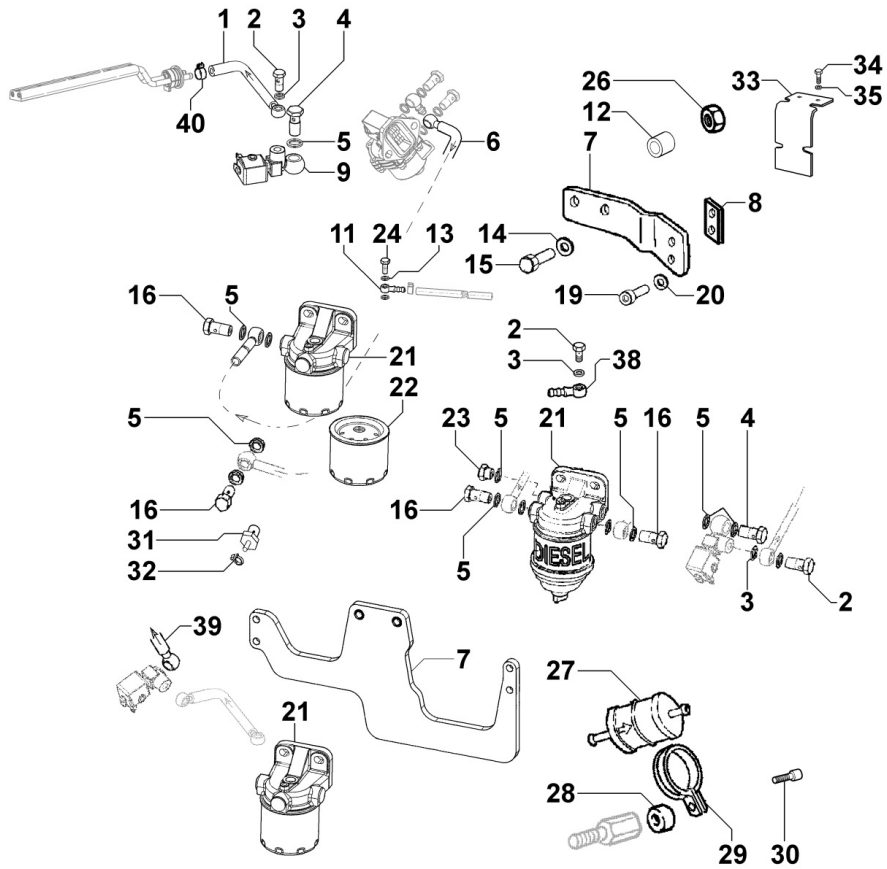

8061320180 - FUEL FILTER

Pos	Kit	Included In	Code	Description	Qty	Old Code	Tech. Info
5			ED0046700610-S	COPPER WASHER D19/14.2 1.5 THK	4		
12			ED0035210520-S	SPACING	1		
14			ED0076250190-S	WASHER 10X18X2	2		
15			ED0097300450-S	VITE TCEI 10X30-5931-12.9+dac	1		
16			ED0019010320-S	Banjo bolt 14X1	2		
20			ED0075650070-S	SPRING WASHER D14.2/8.2	2		
21	A		KV.M.		1	ED0037300740-S	
26			ED0032400330-S	NUT M10X1,5-UNI.5588-8S+ZN.B	1		
41			ED0097310880-S	BOLT	1		
43			ED0075650110-S	LOCK WASHER M10	2