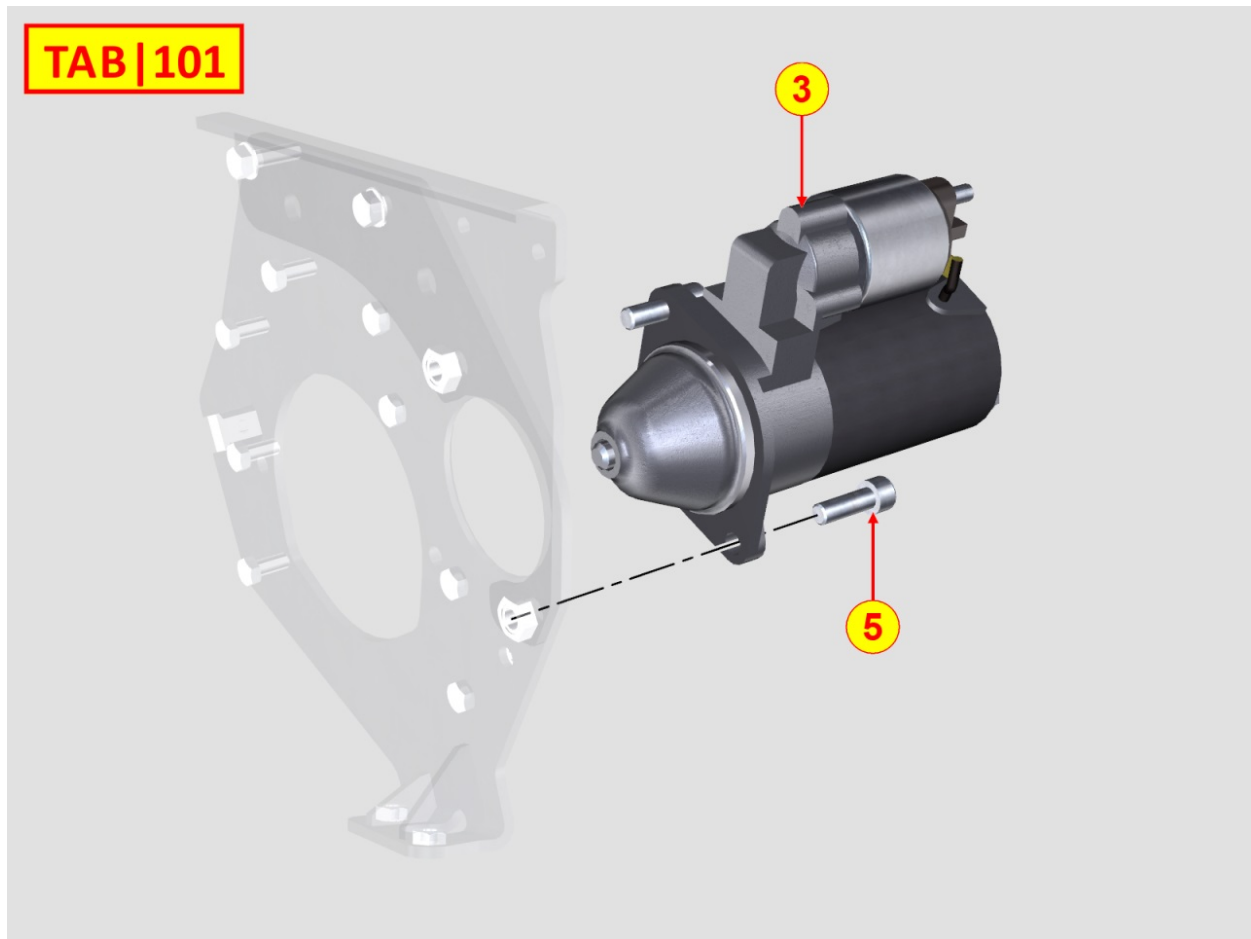

8101320030 - STARTING MOTOR

Pos	Kit	Included In	Code	Description	Qty	Old Code	Tech. Info
3			ED0058401940-S	STA.MOTOR	1		
3			ED0058401940-S	STA.MOTOR	0	ED0058401960-S	
5			ED0097300440-S	VITE TCEI 10X25-5931.12.9+DACR	2