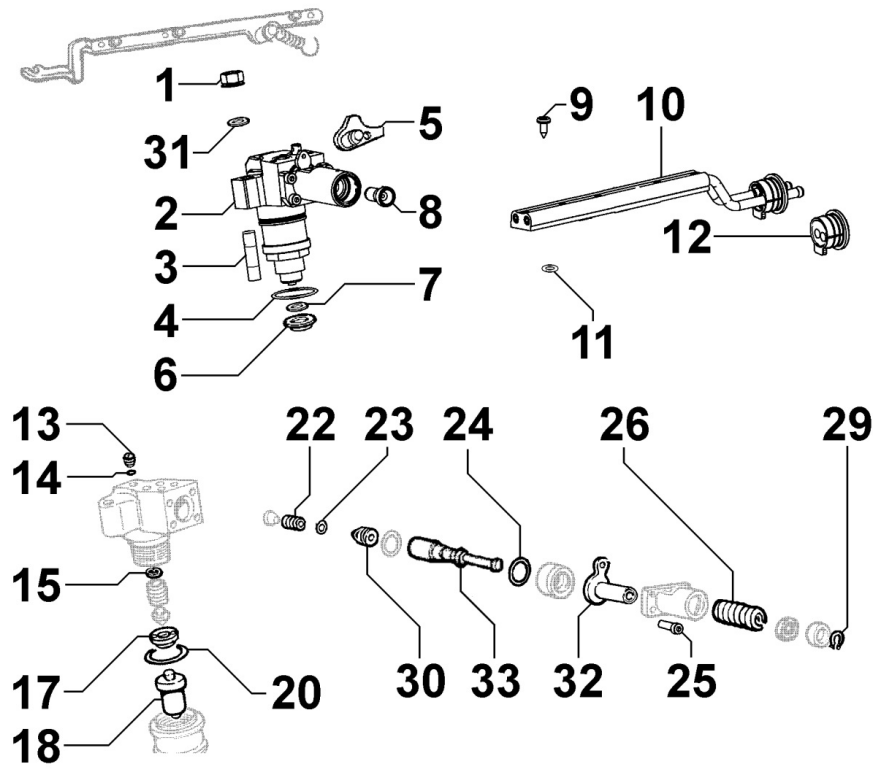

8030320030 - INJECTION SYSTEM

Pos	Kit	Included In	Code	Description	Qty	Old Code	Tech. Info
1			ED0032030990-S	NUT	6		
1			ED0032400180-S	HEX NUT M8 1.25P STEEL 8	6		
2	A		KDISC.		3	ED0065902720-S	
2	A		ED0065902850-S	INJ.PUMP	3		▲
3			ED0067802030-S	Stud M8X30 Fixing Unit Injector Pump	6	ED0067801350-S	
5			ED0063707960-S	OVERFUEL SPRING ASSEMBLY PLATE	1	ED0063703310-S	▲
5			ED0063705180-S	PIASTRINA/PLATE E B 10	1		▲
6		(C)		802132...0			
7		(C)	ED0046700820-S	COPPER WASHER 14X19X1	3		
8				803532...0			
9			ED0097303130-S	SOCKET HEAD SCREW M4X16 DIN 7984-12.9	6		▲
10	B		ED0093758740-S	DELIVERY PIPE	1		▲
10	B		ED0093759950-S	FUEL RAIL FOCS 3 CYL	1	ED0093759060-S	
10	B		ED0093759650-S	TUBO COMB.FOCS 3 CIL.	1		
10	B		ED0093759950-S	FUEL RAIL FOCS 3 CYL	1		
12		(B)	ED0047500140-S	GASKET FOR FUEL TUBE COMPLETE	1		▲
18	C	(A)	ED0048960400-S	NOZZLE ASSY 436	2/3/4	ED0065314360-S	
31			ED0075550290-S	BEL WASHER D15/8.4 0.8 T	6