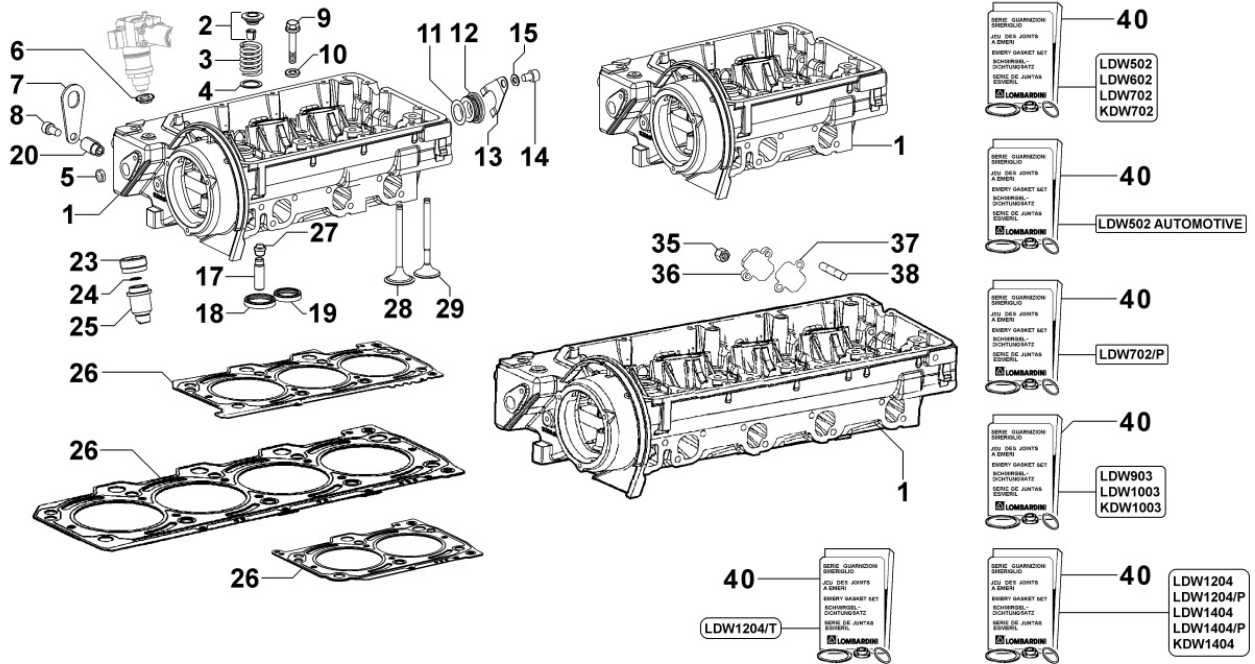

8021320010 - CYLINDER HEAD

Pos	Kit	Included In	Code	Description	Qty	Old Code	Tech. Info
0			ED0046700820-S	COPPER WASHER 14X19X1	3		
1	A		KDISC.		1	ED0092005080-S	
2		(B)		803632...0	4/6/8*		
3		(B)		803632...0	4/6/8*		
4		(B)		803632...0	4/6/8*		
5		(A) (B)	ED0089900470-S	Shutter cap D18	2		
6			ED0059890070-S	SPARK ARRESTOR 2.430.190.002	3		
7			ED0085451900-S	BRACE	2		
7			ED0085459390-S	LIFTING BRACKET	2		
8			ED0017700020-S	HEX.HEAD.SCR.M8X16-5739-	1		
9			ED0098202220-S	TORX BOLT M10X90 FOCS+	8	ED0098201190-S	⚠
10			ED0076251300-S	WASHER D19/10.2 1.0 THK	12		
12			ED0089900220-S	PLUG D.30	1		
12				807932...0	1		
17		(A) (B)	ED0048452000-S	VALVE GUIDE	6		⚠
18		(A) (B)	ED0080001210-S	VALVE SEAT	3		
19		(A) (B)	ED0080001220-S	VALVE SEAT	3		
23			ED0041300960-S	PRECHAMBER LOCKING NUT	3		
24			ED0035275170-S	PRECHAMBER SPACER	6		
25			KDISC.		3	ED0067250300-S	
25			KDISC.		3	ED0067250540-S	
25			KDISC.		3	ED0067251030-S	
26			ED0047305960-S	GASKET	1	ED0047304870-S	⚠
26			ED0047305960-S	GASKET	1	ED0047305460-S	⚠
26			ED0047305950-S	GASKET =<>	1		⚠
26			ED0047305960-S	GASKET	0		⚠
26			ED0047305970-S	GASKET	1		⚠
27		(B)		803632...0	4/6/8*		
28		(B)		803632...0	2/3/4*		
29		(B)		803632...0	2/3/4*