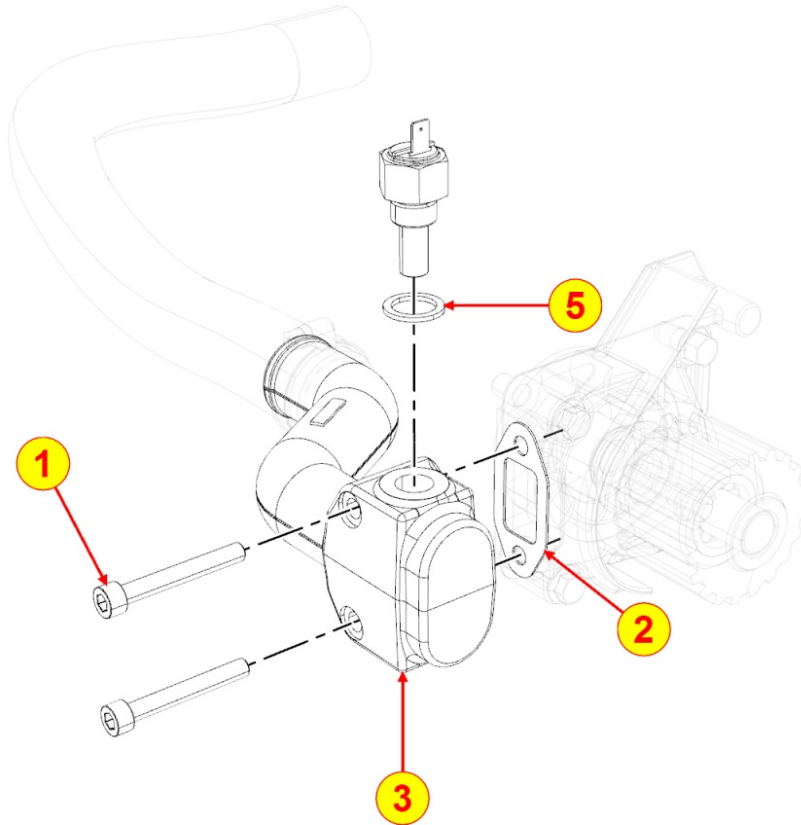

8075320120 - COOLANT INLET FLANGE

Pos	Kit	Included In	Code	Description	Qty	Old Code	Tech. Info
1			ED0097300180-S	SHSC SCREW ISO 4762 M6X45	2		
2			ED0045011580-S	WATER PUMP INLET FLANGE GASKET	1		
3			ED0073302860-S	WAT.PUMP ENTRY UNION(LOMB.MA.)	1		
5			ED0046700610-S	COPPER WASHER D19/14.2 1.5 THK	1		
10			ED0091950780-S	THERMO SWICH FOR GLOW PLUG CONTR.UNIT	1