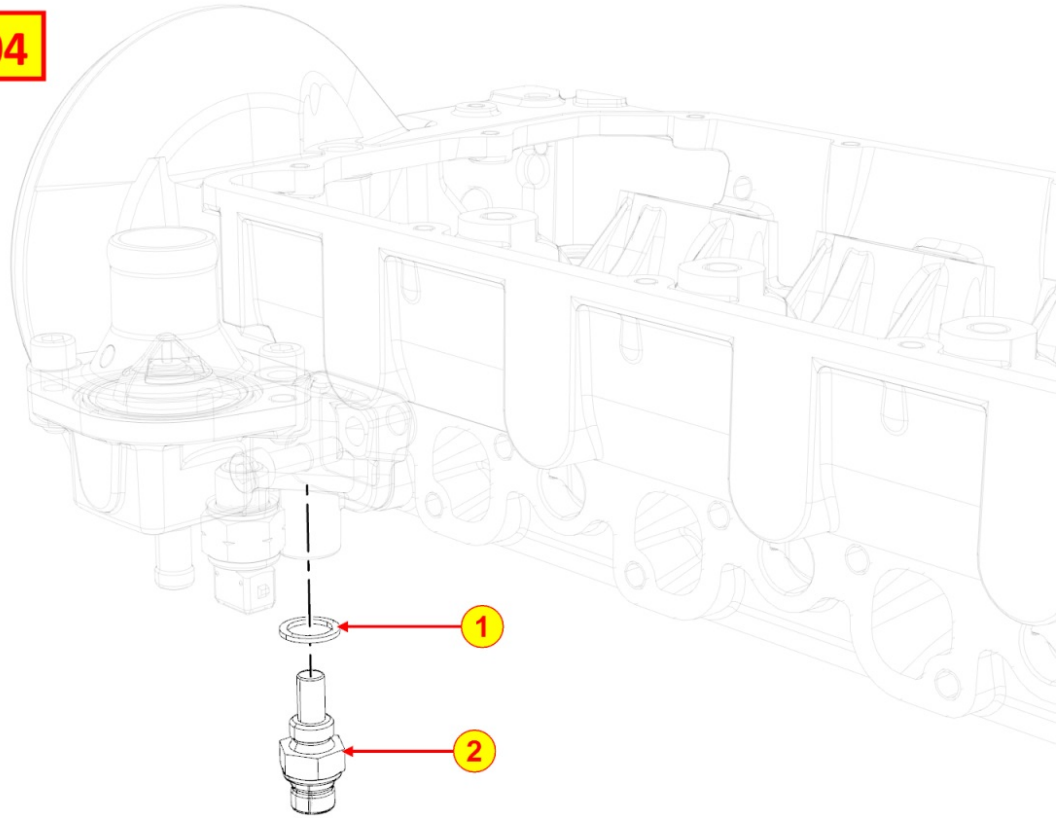

8104320030 - TEMPERATURE SENSORS

TAB | 104

Pos	Kit	Included In	Code	Description	Qty	Old Code	Tech. Info
1			ED0046700610-S	COPPER WASHER D19/14.2 1.5 THK	1		
2			ED0091950780-S	THERMO SWICH FOR GLOW PLUG CONTR.UNIT	1