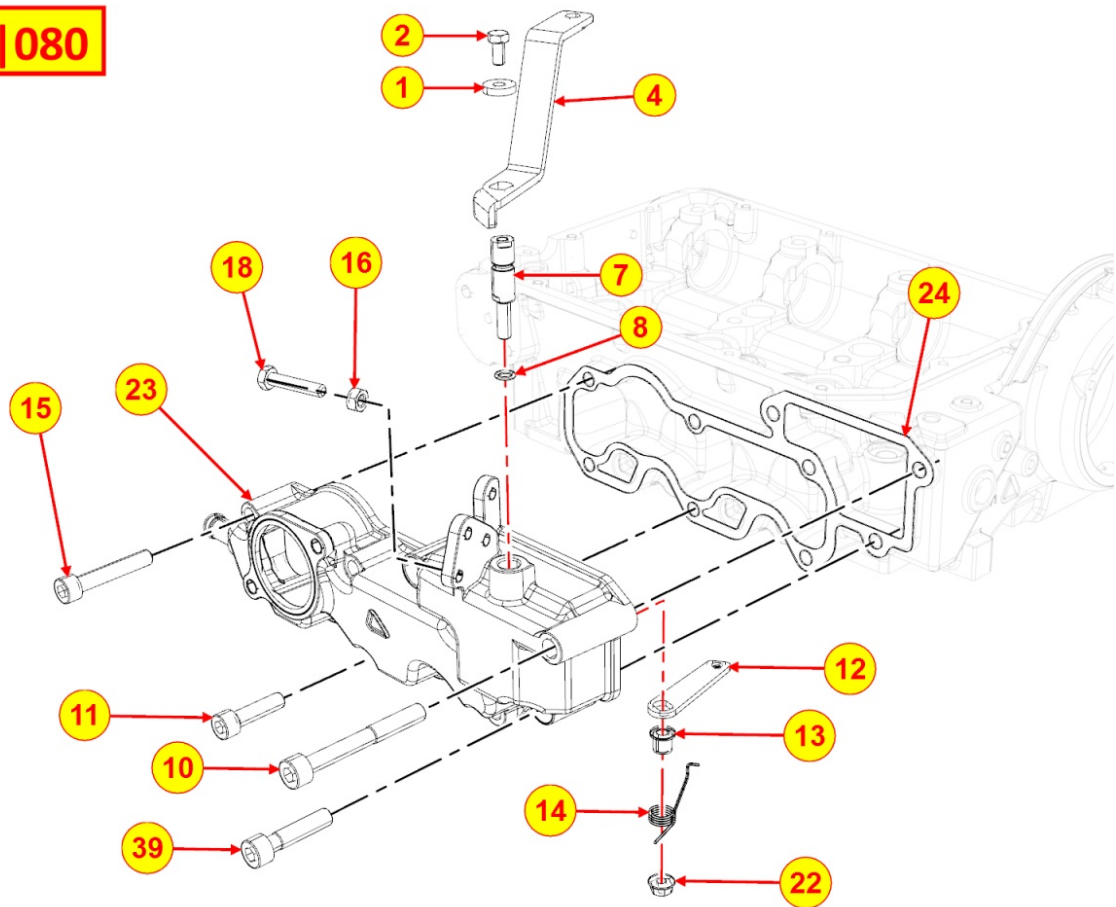

8080320260 - AIR INLET MANIFOLD / AIR FILTER

TAB | 080

Pos	Kit	Included In	Code	Description	Qty	Old Code	Tech. Info
4			KDISC.		1	ED0052011530-S	
8		(B)	ED0012000520-S	O RING	1		
10			ED0097300350-S	SOC HEAD SCREW M8X65-5931.8G+ZN.B	1		
11			ED0097320640-S	SOC HEAD SCREW M8x30-5931.8G+Zn.B	3		
12		(B)	ED0052006740-S	INTERNAL ACCELERATOR LEVER	1		
13		(B)	ED0019570140-S	BUSH	1		
14		(B)	ED0056600650-S	Spring for accelerator lever	1		
15			ED0097300320-S	SOC HEAD CAP SCR M8X45L 8.8	4		
16		(B)	ED0032400080-S	NUT M6-CI.8 type 1-ISO	2		
18		(B)	ED0017600230-S	BOLT	2		
20		(A) (B)	ED0095991570-S	PIPE R9599-116	1		
24			ED0044200810-S	INTAKE MANIFOLD GASKET	1		
30		(B)	ED0017600810-S	BOLT	1		
39			ED0097320630-S	SOC HEAD CAP SCR M8X35L 8.8	1