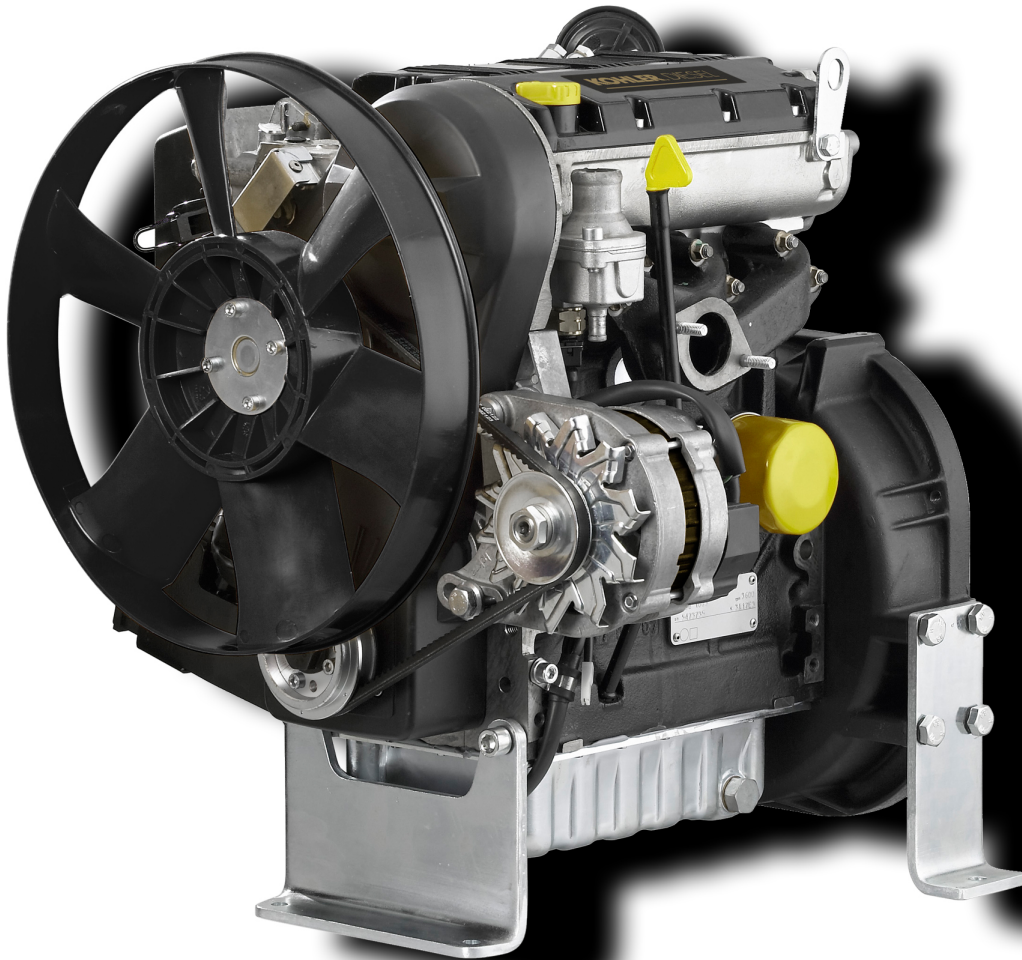

ED384560

Spare Parts Catalogue

LDW 903/M L./MARINE

Update Date 29/03/2020

Print Date 04/05/2020

Tavola ricambi

Index	Description
8010320040	CRANKSHAFT
8011320020	PISTON / CONNECTING ROD
8012320070	FLYWHEEL
8014320190	PULLEYS / BELT
8020320050	CRANKCASE
8021320010	CYLINDER HEAD
8022320140	HEAD COVER
8023320030	FLYWHEEL SIDE SUPPORT
8025320300	ENGINE MOUNTS
8030320030	INJECTION SYSTEM
8035320020	CAMSHAFT
8036320020	ROCKER ARMS / VALVES
8038320020	TIMING SYSTEM
8040320010	OIL PUMP
8041320030	OIL PAN
8042320040	OIL FILTER
8043320120	OIL DIPSTICK
8046320010	PUMP FOR OIL EXTRACTION
8050320370	SPEED GOVERNOR
8051320150	CONTROLS
8061320180	FUEL FILTER
8062320080	FUEL FEED PUMP
8064320600	FUEL LINES
8074320090	THERMOSTAT UNIT
8075320120	COOLANT INLET FLANGE
8077320010	COOLANT PUMP
8080320260	AIR INLET MANIFOLD / AIR FILTER
8082320170	AIR INLET ACCESORIES
8085320020	EXHAUST GAS MANIFOLD
8100320050	VOLTAGE ALTERNATOR
8101320030	STARTING MOTOR
8102320020	OIL PRESSURE SWITCH
8104320030	TEMPERATURE SENSORS
8106320020	GLOW PLUGS / PRE-HEATING RELAY
8140320060	3rd PTO
8160320140	ENGINE FLANGE / BACKPLATE

Tavola ricambi

Index	Description
8171320110	TIMING GEAR GUARD

8010320040 - CRANKSHAFT

Pos	Kit	Included In	Code	Description	Qty	Old Code	Tech. Info
1	A		KDISC.		1	ED0010508460-S	
1	A		KDISC.		1	ED0010511100-S	
2		(A)	ED0084300040-S	TAPER PIN 3x12 DIN 1481	1		
3		(A)	ED0022801190-S	KEY 5X4	1		
5		(A)	ED0022801490-S	KEY FOR OIL PUMP ROTOR 8MM	1		
6		(A)		802032...0	2/3/4/5		
7		(A)		801132...0	2/3/4		
8		(A)		802032...0	2		