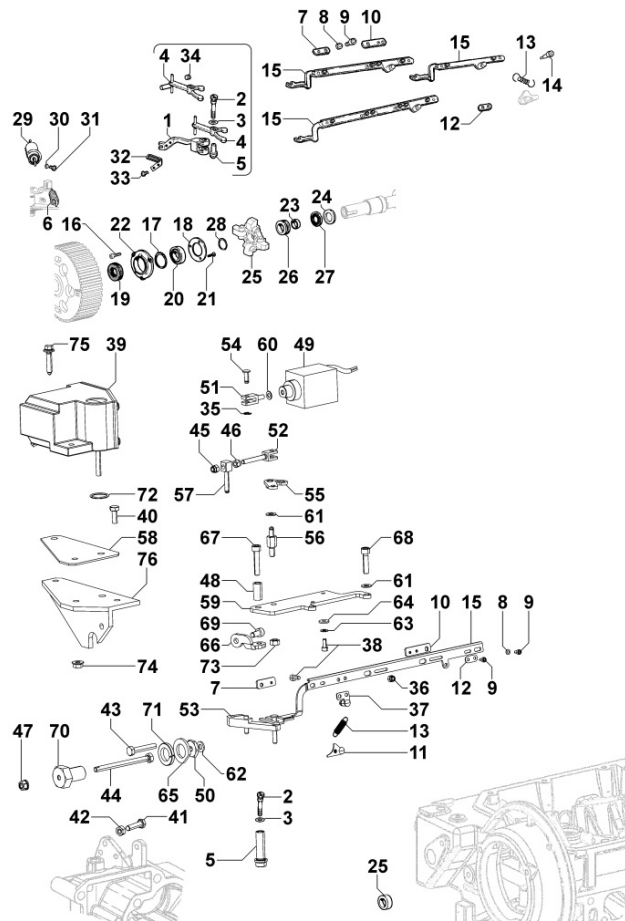

8050320370 - SPEED GOVERNOR

Pos	Kit	Included In	Code	Description	Qty	Old Code	Tech. Info
1	B		ED0048963600-S	LEVER ASSEMBLY	1		
2		(B)	ED0061101010-S	REGULATOR LEVERS JURNAL	1		
3		(B)	ED0012000370-S	O-RING 110	1		
4		(B)		POS. 1	1		
5		(B)	ED0019540200-S	SLEEVE	1		
6			ED0056551850-S	DRIVE SPRING 3001/3600 RPM	1		
6			ED0056552550-S	MOLLA/SPRING D B 10	1		
14			ED0098652020-S	SPECIAL SCREW FOR PUMP RACK	3		
15	E		KDISC.		1	ED0013800420-S	
15	E		KDISC.		1	ED0013800590-S	
16			ED0097300100-S	SOC HEAD CAP SCR M6X16L STEEL	3		
17		(A)	ED0012020370-S	*O-RING 3281-GOMMA SILIC-	1		
18		(A)	ED0062751660-S	SPEED GOVERNOR RETAINER PLATE	1		
19		(A)	ED0012133030-S	Oil seal 52X35X9	1		
20		(A)	ED0030010660-S	BALL BEARING 6304 NR radiale rig	1		
21			ED0098001620-S	SOC HEAD SCREW M6X16 DRILOC 10.9	3		
22	A		ED0026902940-S	*SPEED GOVERNOR COVER	1		
25			ED0088050480-S	SPEED GOVERNOR SUPPORT ASSY	1		
26			KDISC.		1	ED0054012050-S	
27			KDISC.		1	ED0031101270-S