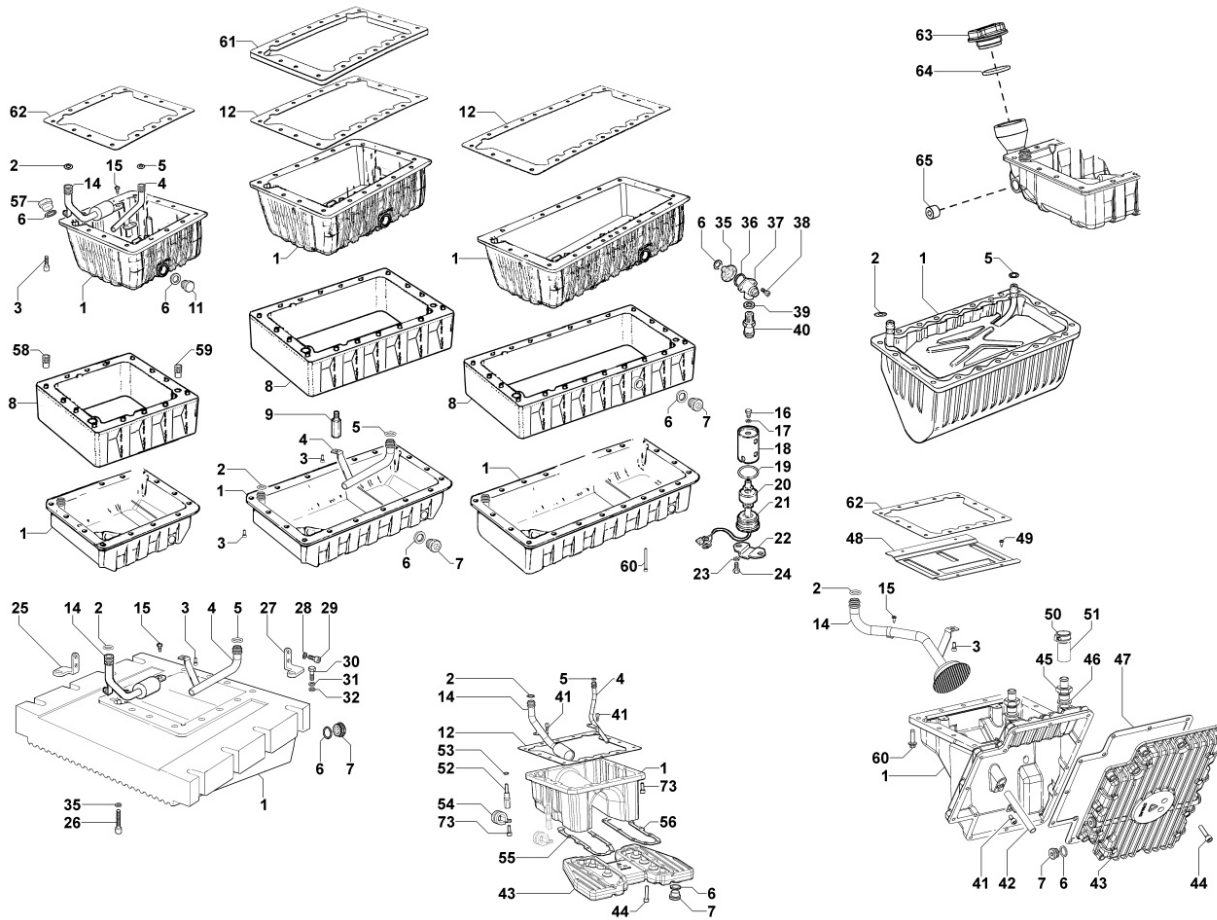

8041320030 - OIL PAN

Pos	Kit	Included In	Code	Description	Qty	Old Code	Tech. Info
2			ED0012000300-S	OR 116-SILICONIC RUBBER	1		
3			ED0017601300-S	HEX FLANG HEAD SCRE M6X12-8.8+Zn.B	18		
3			ED0097320840-S	SOC HEAD SCR M6X12L UNI5931 ST	1		▲
4			ED0094851250-S	TUBO OLIO/FUEL PIPE E	1		▲
4			ED0094852720-S	OIL RETURN PIPE	1		▲
5			ED0012002740-S	OR D.8X3 FOR OIL RETURN PIPE	1		▲
34			ED0076250080-S	PLAIN WASHERS 6,4X12,5X1,6	1