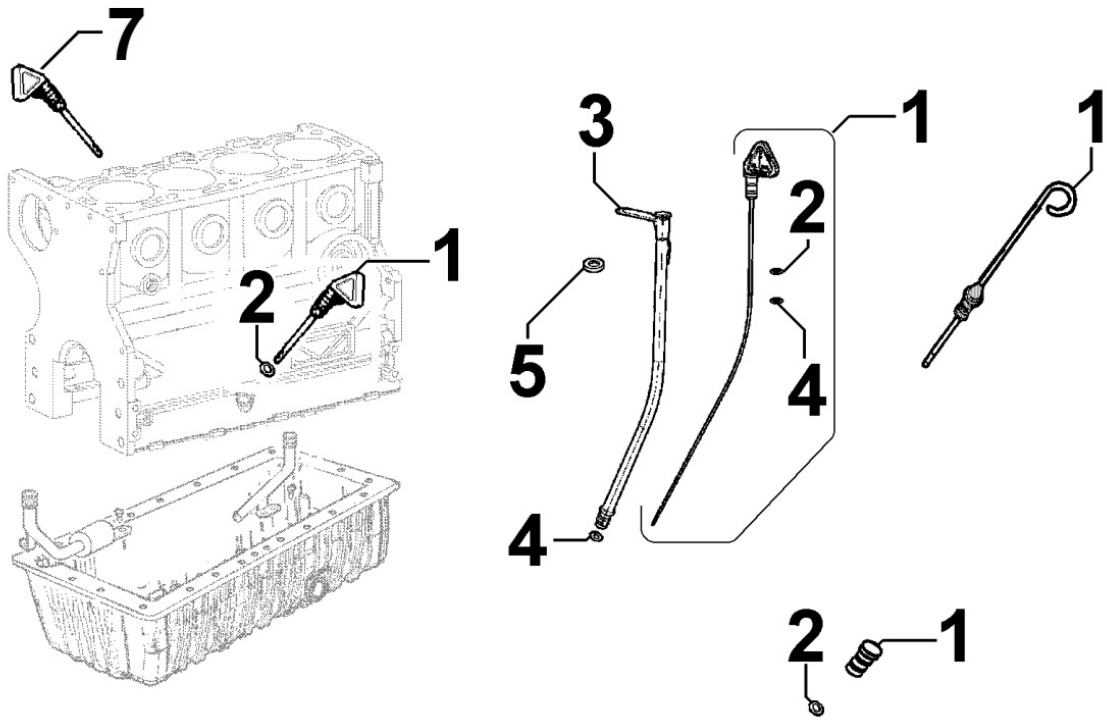

8043320120 - OIL DIPSTICK

Pos	Kit	Included In	Code	Description	Qty	Old Code	Tech. Info
1	A		ED0014002190-S	ASTA LIVELLO/DIPSTICK N	1		
3			KDISC.		1	ED0093300490-S	
4		(A)	ED0012000340-S	O-RING 2025 6.07 x 1.78"	1		
5			ED0057150890-S	WASHER	1