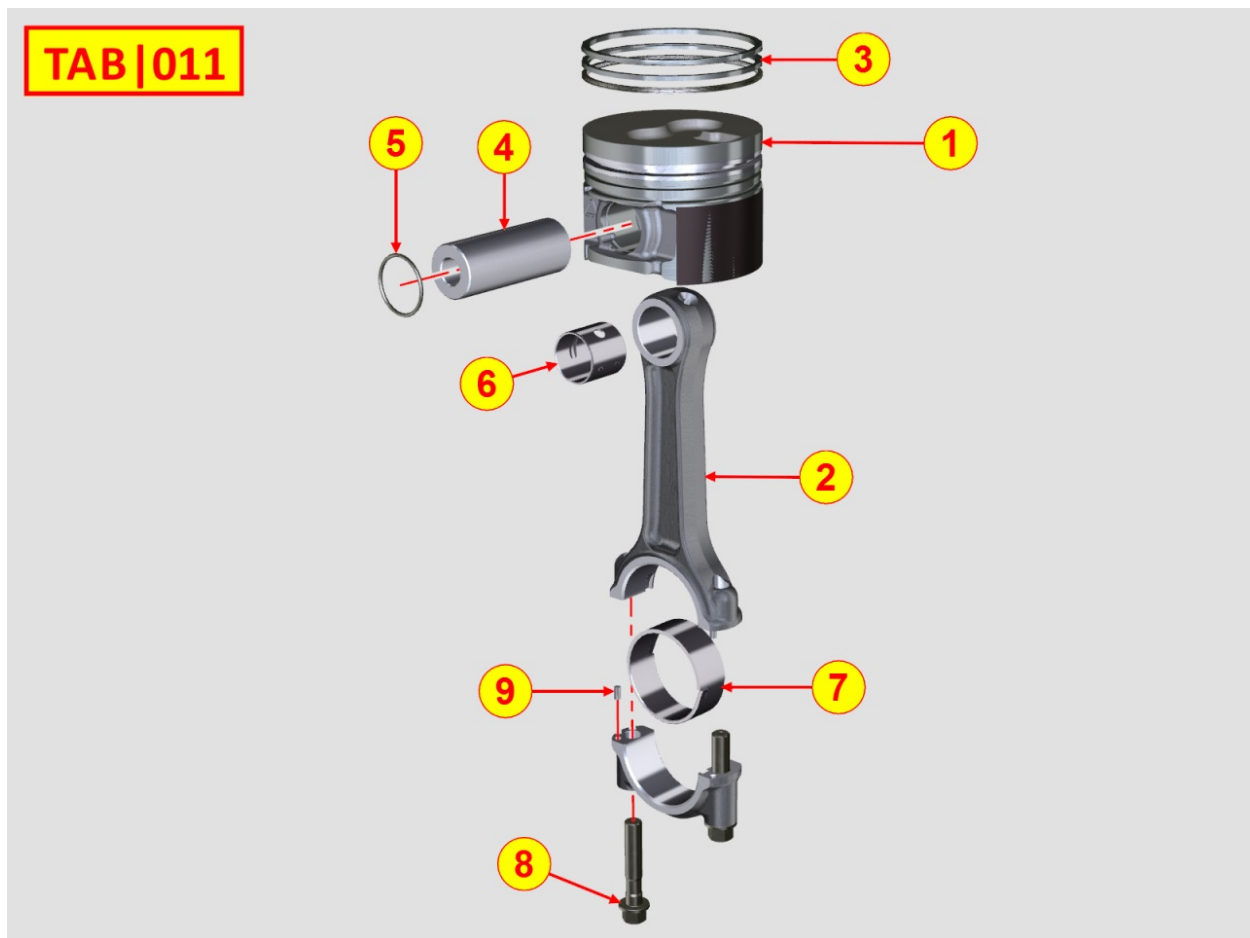

8011320020 - PISTON / CONNECTING ROD

Pos	Kit	Included In	Code	Description	Qty	Old Code	Tech. Info
1	A		ED0065009950-S	PISTON STD. =><	3		⚠
1	A		ED0065009960-S	PISTON +0.5	3		⚠
1	A		ED0065009970-S	PISTON +1	3		⚠
2	B		ED0015261050-S	CONNECTING ROD	3		
3			ED0082111420-S	RINGS +0.5	3		
3			ED0082111430-S	RINGS +1	3		
3		(A)	ED0082111410-S	RING SET STD	3		
4		(A)	ED0084800870-S	PISTON PIN	3		⚠
5		(A)	ED0012610910-S	GROMMET	6		⚠
6		(B)	ED0016300350-S	S.ENDBRNG	1		
7			ED0016401160-S	BEARING STD	2/3/4		⚠
7			ED0016401170-S	UNDER SIZE CONNECTING ROD -0,25	2/3/4		⚠
7			ED0016401180-S	UNDER SIZE CONNECTING ROD -0,50	2/3/4		⚠
7			ED0016401160-S	BEARING STD	2/3/4	ED0080614080-S	⚠
8		(B)	ED0017701010-S	CONROD SCREW FL 8X1X42 R12	4/6/8