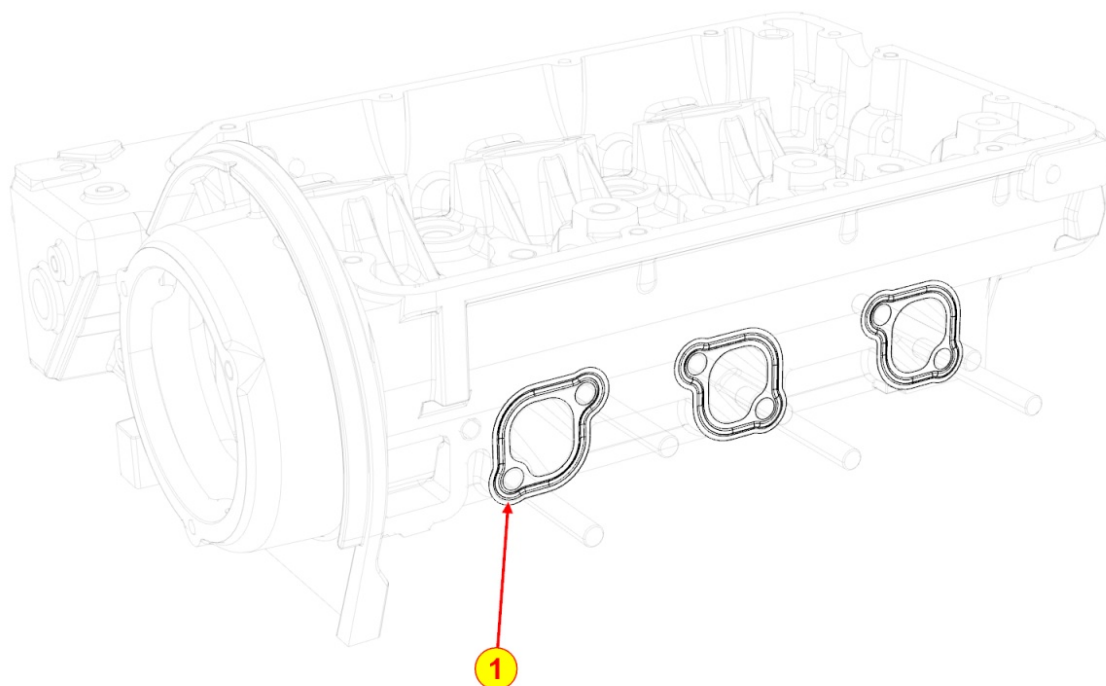

8085320020 - EXHAUST GAS MANIFOLD

Pos	Kit	Included In	Code	Description	Qty	Old Code	Tech. Info
1			ED0044200700-S	EXHAUST MANIFOLD GASKET	4