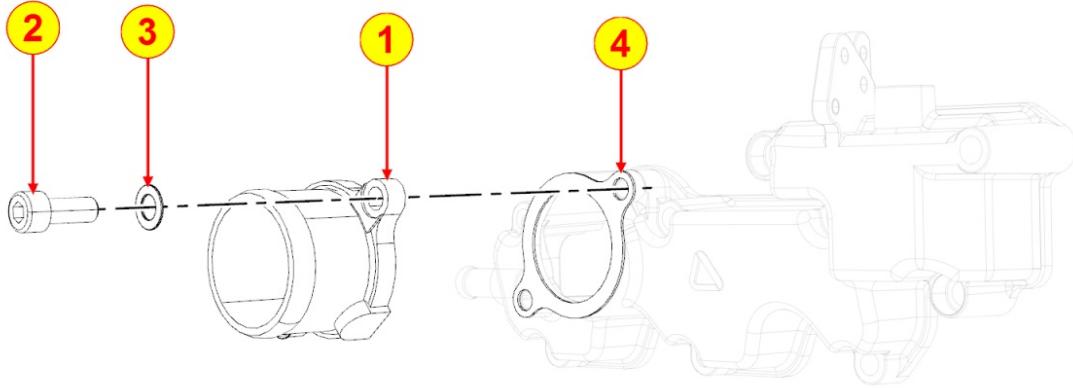

8082320170 - AIR INLET ACCESORIES

TAB | 082

Pos	Kit	Included In	Code	Description	Qty	Old Code	Tech. Info
1			ED0038661740-S	FLANGIA FILTRO ARIA FOCS MARINE NERO	1	ED0038660830-S	
2			ED0017700050-S	HEX HEAD BOLT	2		
3			ED0075550290-S	BEL WASHER D15/8.4 0.8 T	2		
4			ED0045010810-S	Intake Elbow Gasket	1