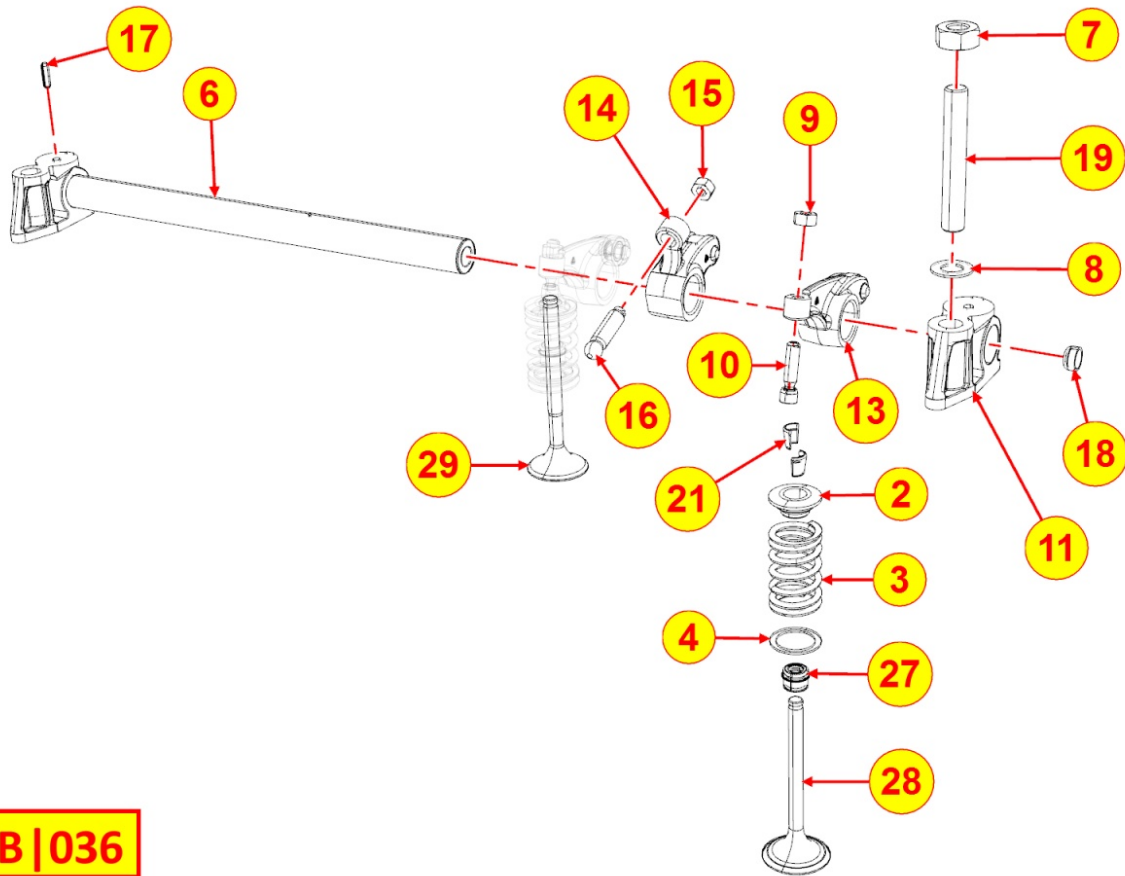

Tavola ricambi

Index	Description
8171320110	TIMING GEAR GUARD

8010320040 - CRANKSHAFT

Pos	Kit	Included In	Code	Description	Qty	Old Code	Tech. Info
1	A		KDISC.		1	ED0010508460-S	
1	A		KDISC.		1	ED0010511100-S	
2		(A)	ED0084300040-S	TAPER PIN 3x12 DIN 1481	1		
3		(A)	ED0022801190-S	KEY 5X4	1		
5		(A)	ED0022801490-S	KEY FOR OIL PUMP ROTOR 8MM	1		
6		(A)		802032...0	2/3/4/5		
7		(A)		801132...0	2/3/4		
8		(A)		802032...0	2		

8030320030 - INJECTION SYSTEM

Pos	Kit	Included In	Code	Description	Qty	Old Code	Tech. Info
1			ED0032030990-S	NUT	6		
1			ED0032400180-S	HEX NUT M8 1.25P STEEL 8	6		
2	A		KDISC.		3	ED0065902720-S	
2	A		ED0065902850-S	INJ.PUMP	3		▲
3			ED0067802030-S	Stud M8X30 Fixing Unit Injector Pump	6	ED0067801350-S	
5			ED0063707960-S	OVERFUEL SPRING ASSEMBLY PLATE	1	ED0063703310-S	▲
5			ED0063705180-S	PIASTRINA/PLATE E B 10	1		▲
6		(C)		802132...0			
7		(C)	ED0046700820-S	COPPER WASHER 14X19X1	3		
8				803532...0			
9			ED0097303130-S	SOCKET HEAD SCREW M4X16 DIN 7984-12.9	6		▲
10	B		ED0093758740-S	DELIVERY PIPE	1		▲
10	B		ED0093759950-S	FUEL RAIL FOCS 3 CYL	1	ED0093759060-S	
10	B		ED0093759650-S	TUBO COMB.FOCS 3 CIL.	1		
10	B		ED0093759950-S	FUEL RAIL FOCS 3 CYL	1		
12		(B)	ED0047500140-S	GASKET FOR FUEL TUBE COMPLETE	1		▲
18	C	(A)	ED0048960400-S	NOZZLE ASSY 436	2/3/4	ED0065314360-S	
31			ED0075550290-S	BEL WASHER D15/8.4 0.8 T	6		

8035320020 - CAMSHAFT

TAB | 035

Pos	Kit	Included In	Code	Description	Qty	Old Code	Tech. Info
1			KDISC.		1	ED0010115030-S	
4			ED0035800180-S	CAM	1		
8			ED0014101120-S	PUSH ROD	3		

8036320020 - ROCKER ARMS / VALVES