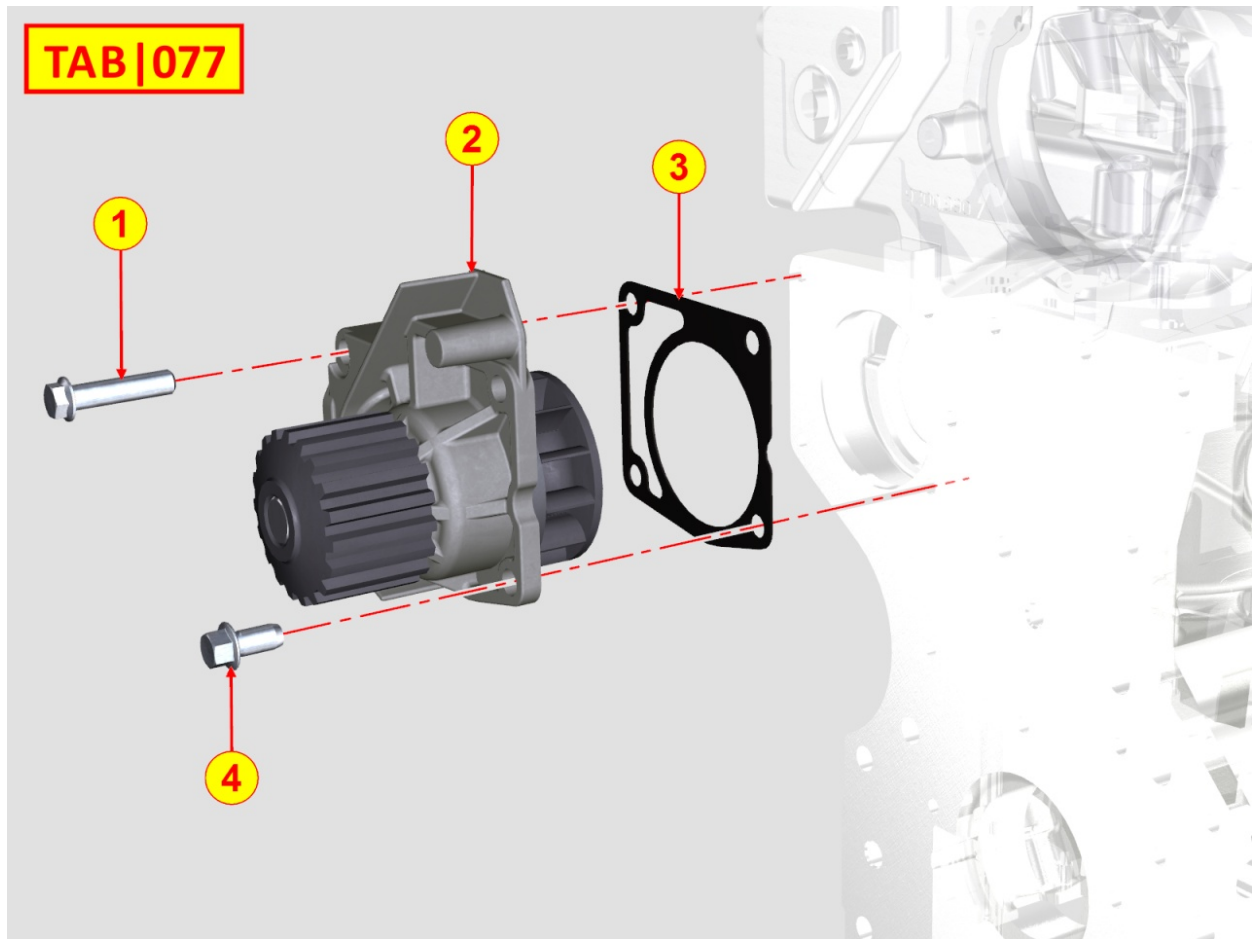

8077320010 - COOLANT PUMP

Pos	Kit	Included In	Code	Description	Qty	Old Code	Tech. Info
1			ED0017701780-S	HEX FLANG HEAD M8x35 8G+Zn.B	2		
2			ED0065844380-S	WATER PUMP	1		
3			ED0045802150-S	WATER PUMP GASKET STEEL FOAM	1		
4			ED0017701600-S	HEX FLANG HEAD M8x16-8G+ZN.B	2