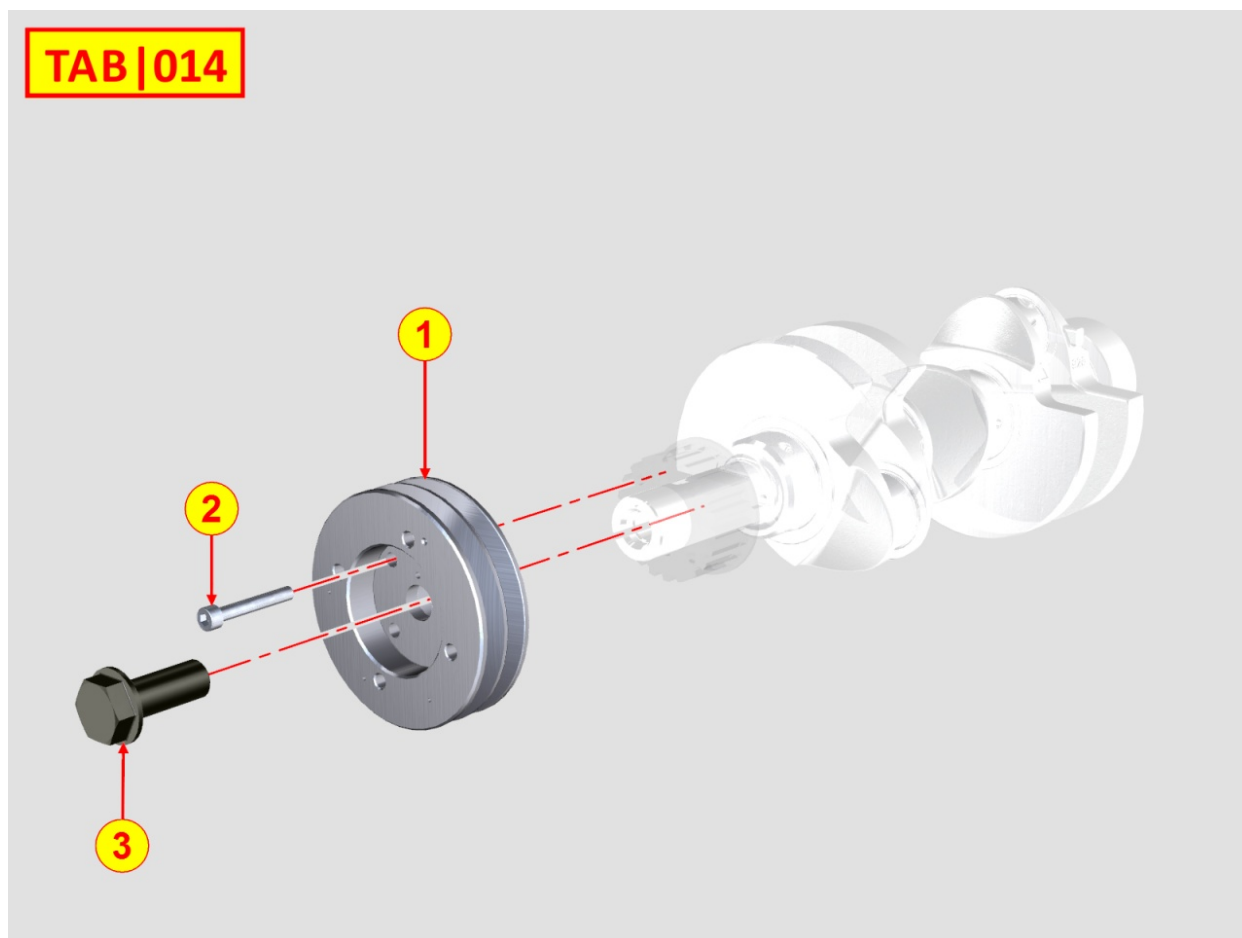

8014320190 - PULLEYS / BELT

Pos	Kit	Included In	Code	Description	Qty	Old Code	Tech. Info
1			ED0069752940-S	PULLEY	1		
1			KDISC.		1	ED0069752950-S	
2			ED0097320160-S	SOC HEAD CAP SCR M6X40L 8.8	4		
3			ED0098653190-S	CRANKSHAFT BOLT	1