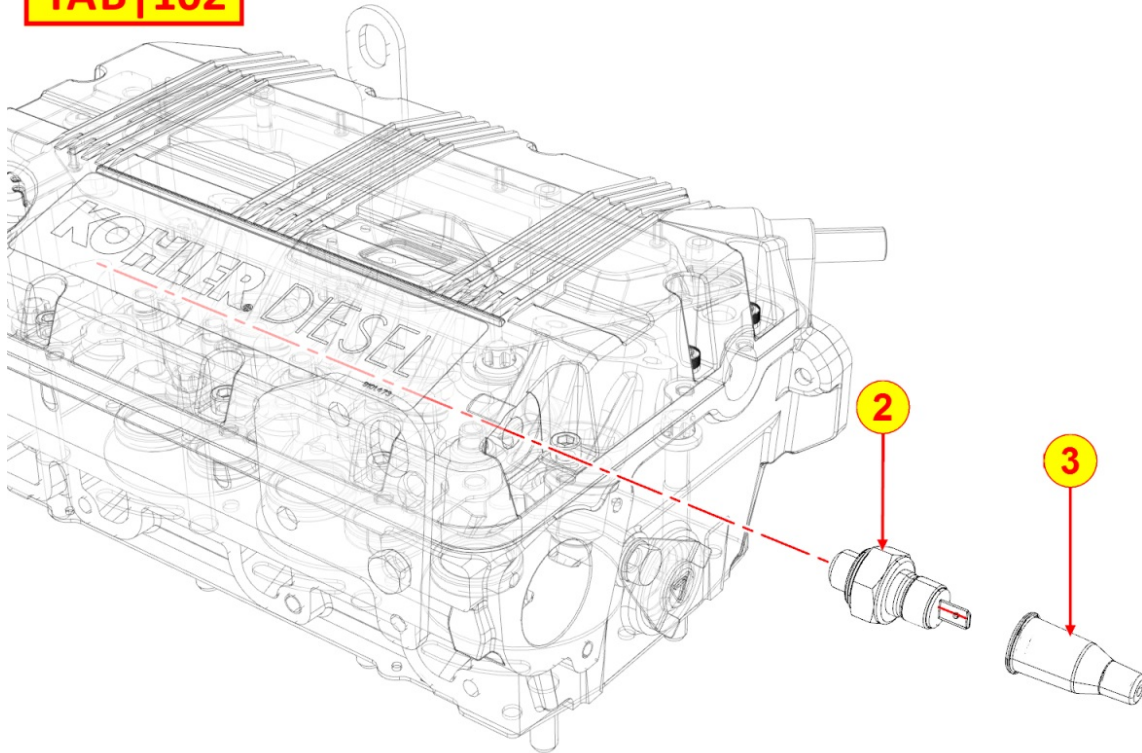

8102320020 - OIL PRESSURE SWITCH

TAB | 102

Pos	Kit	Included In	Code	Description	Qty	Old Code	Tech. Info
1			ED0046700600-S	COPPER WASHER	1		
2			ED0067450930-S	OIL PRESSURE SWITCH 0.3BAR	1		
3			ED0064910130-S	GROMMET	1