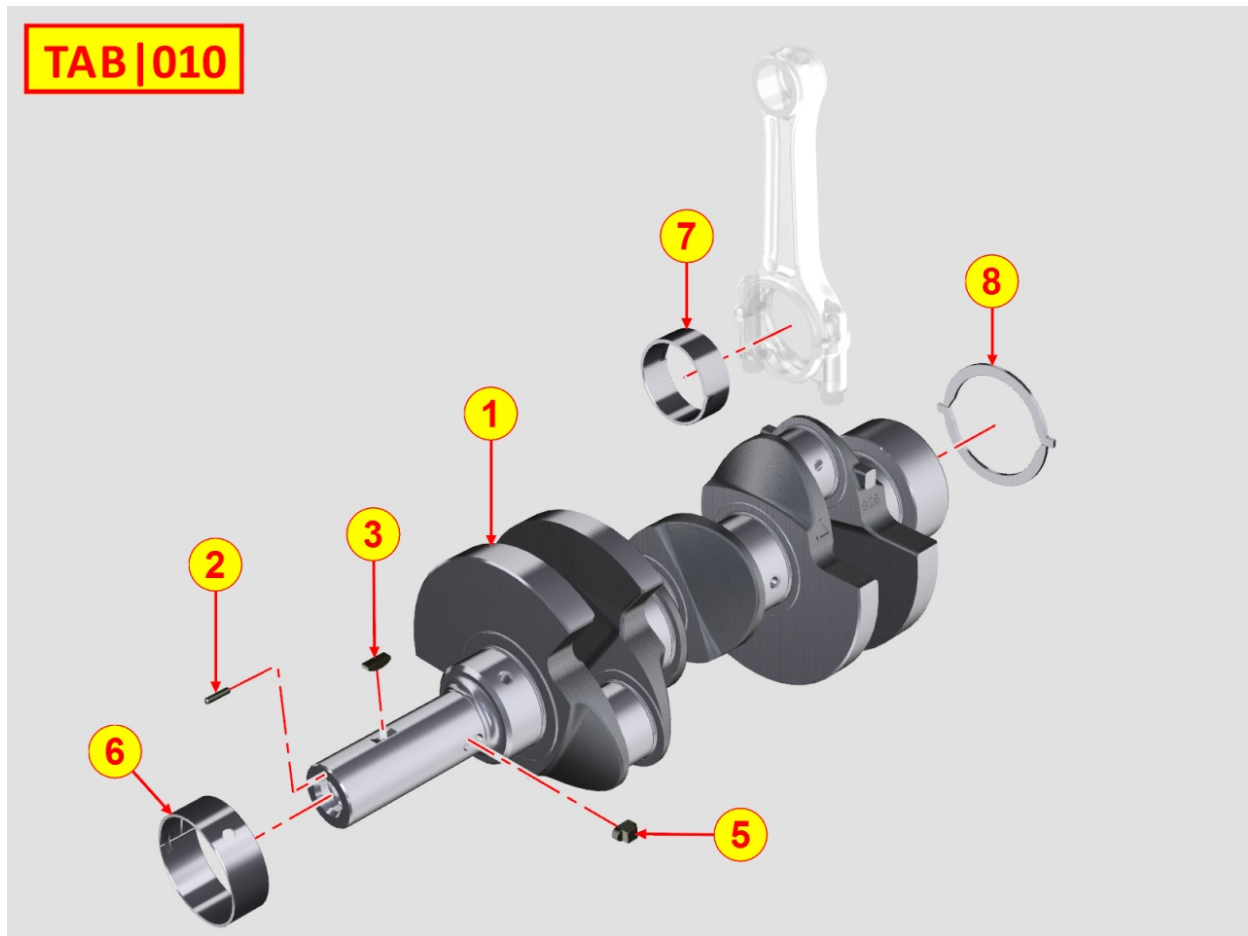

ED384560

Spare Parts Catalogue

LDW 903/M L./MARINE

Update Date 29/03/2020

Print Date 04/05/2020

Tavola ricambi

Index	Description
8010320040	CRANKSHAFT
8011320020	PISTON / CONNECTING ROD
8012320070	FLYWHEEL
8014320190	PULLEYS / BELT
8020320050	CRANKCASE
8021320010	CYLINDER HEAD
8022320140	HEAD COVER
8023320030	FLYWHEEL SIDE SUPPORT
8025320300	ENGINE MOUNTS
8030320030	INJECTION SYSTEM
8035320020	CAMSHAFT
8036320020	ROCKER ARMS / VALVES
8038320020	TIMING SYSTEM
8040320010	OIL PUMP
8041320030	OIL PAN
8042320040	OIL FILTER
8043320120	OIL DIPSTICK
8046320010	PUMP FOR OIL EXTRACTION
8050320370	SPEED GOVERNOR
8051320150	CONTROLS
8061320180	FUEL FILTER
8062320080	FUEL FEED PUMP
8064320600	FUEL LINES
8074320090	THERMOSTAT UNIT
8075320120	COOLANT INLET FLANGE
8077320010	COOLANT PUMP
8080320260	AIR INLET MANIFOLD / AIR FILTER
8082320170	AIR INLET ACCESORIES
8085320020	EXHAUST GAS MANIFOLD
8100320050	VOLTAGE ALTERNATOR
8101320030	STARTING MOTOR
8102320020	OIL PRESSURE SWITCH
8104320030	TEMPERATURE SENSORS
8106320020	GLOW PLUGS / PRE-HEATING RELAY
8140320060	3rd PTO
8160320140	ENGINE FLANGE / BACKPLATE

Tavola ricambi

Index	Description
8171320110	TIMING GEAR GUARD

8010320040 - CRANKSHAFT

Pos	Kit	Included In	Code	Description	Qty	Old Code	Tech. Info
1	A		KDISC.		1	ED0010508460-S	
1	A		KDISC.		1	ED0010511100-S	
2		(A)	ED0084300040-S	TAPER PIN 3x12 DIN 1481	1		
3		(A)	ED0022801190-S	KEY 5X4	1		
5		(A)	ED0022801490-S	KEY FOR OIL PUMP ROTOR 8MM	1		
6		(A)		802032...0	2/3/4/5		
7		(A)		801132...0	2/3/4		
8		(A)		802032...0	2		