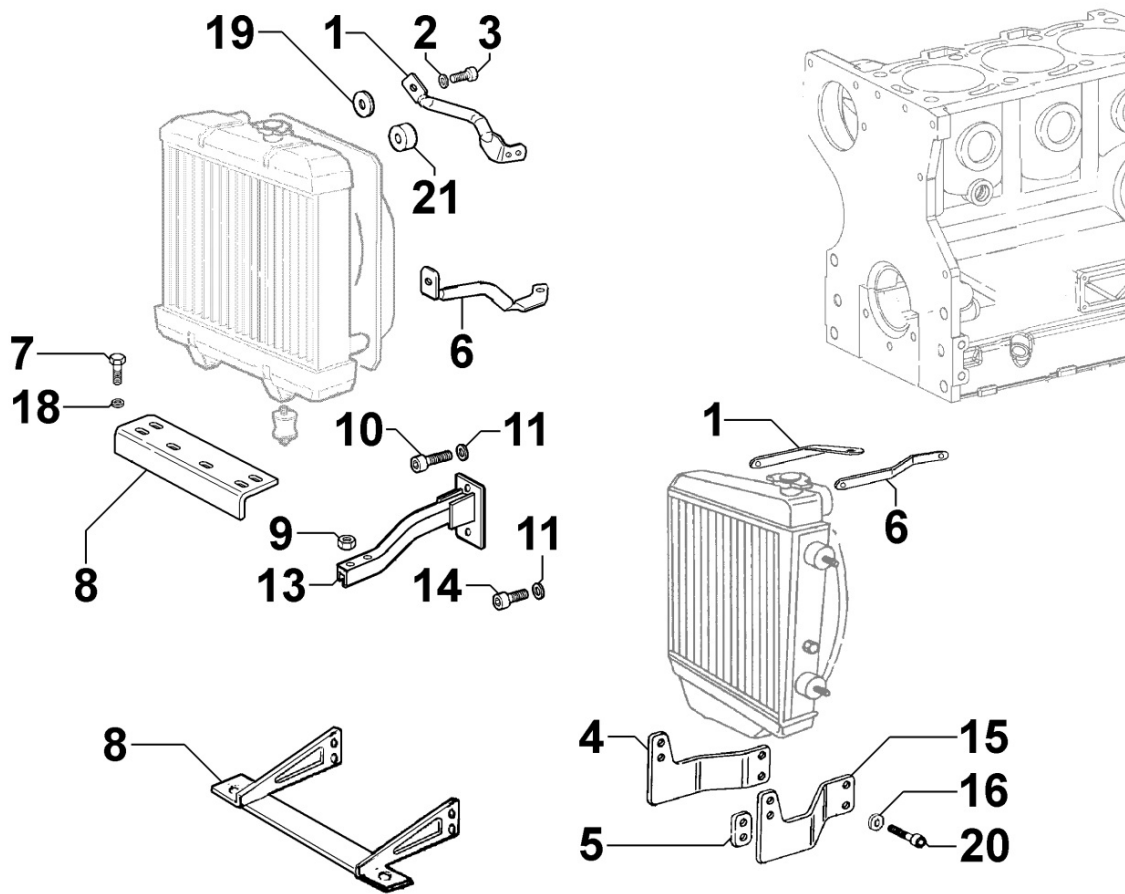

8067320090 - FIXING FOR WATER COOLER

Pos	Kit	Included In	Code	Description	Qty	Old Code	Tech. Info
1			ED0092651570-S	TIEROD	1		
4			ED0085453800-S	RIGHT BRACKET	1		
5			ED0035273240-S	DISTANZIALE/SPACER D A 10	2		
6			ED0092651580-S	TIEROD	1		
15			ED0085453810-S	LEFT BRACKET	1		
16			ED0076450060-S	WASHER	4		
20			ED0097320740-S	CAPSCREW	2