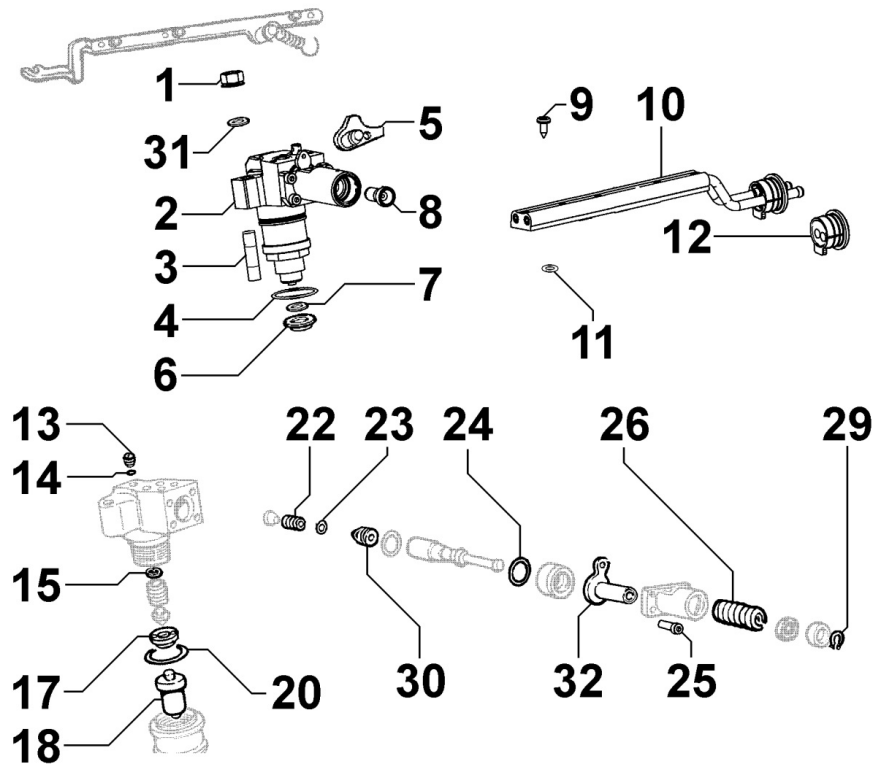

8030320070 - INJECTION SYSTEM

Pos	Kit	Included In	Code	Description	Qty	Old Code	Tech. Info
1			ED0032401640-S	HEX.NUT	4		
2	(A)		ED0065902900-S	INJ.PUMP	2		
3			ED0067802030-S	M8X30 PDM PUMP FIXING STUD	4		
4			ED0012002130-S	O RING	2/3/4		
5			ED0063707960-S	OVERFUEL SPRING ASSEMBLY PLATE	1		
6				802132...0			
7			ED0046700820-S	COPPER GASKET	2		
8				803532...0			
9			ED0097303130-S	SCREW	4		
10	(B)		ED0093759930-S	FUEL TUBE	1		
11			ED0012002860-S	O-RING 9,25X1,78	2		
12		(B)	ED0047500140-S	GASKET	1		
13		(A)	ED0096800410-S	REL.VALVE	2/3/4		
14		(A)	ED0047600380-S	GASKET	2/3/4		
15		(A)	ED0083351420-S	SPACER	1		
15		(A)	KDISC.		1	ED0083351430-S	
15		(A)	ED0083351440-S	SHIM	1		
15		(A)	ED0083351450-S	SHIM	1		
15		(A)	ED0083351460-S	SHIM	1		
15		(A)	ED0083351470-S	SHIM	1		
15		(A)	ED0083351480-S	SHIM	1		
15		(A)	ED0083351490-S	SHIM	1		
15		(A)	ED0083351500-S	SHIM	1		
15		(A)	ED0083351510-S	SHIM	1