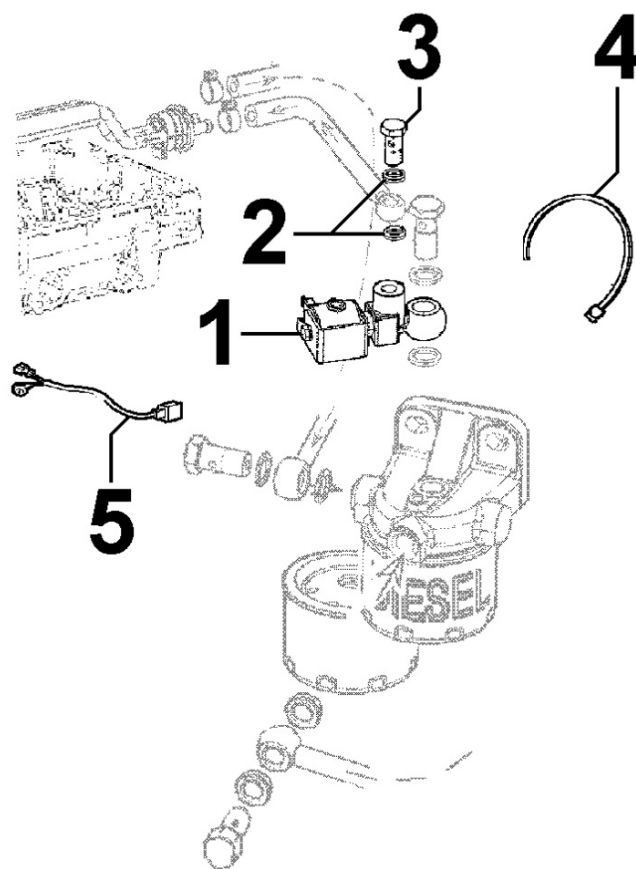

8052320030 - ELECTROVALVE

Pos	Kit	Included In	Code	Description	Qty	Old Code	Tech. Info
1			ED0035871190-S	EL.VALVE	1		
2			ED0046700590-S	COPPER GASKET 10,2X14X1,5	2		
3			ED0019011930-S	BOLT	1		
4			ED0024710060-S	COLLAR	1