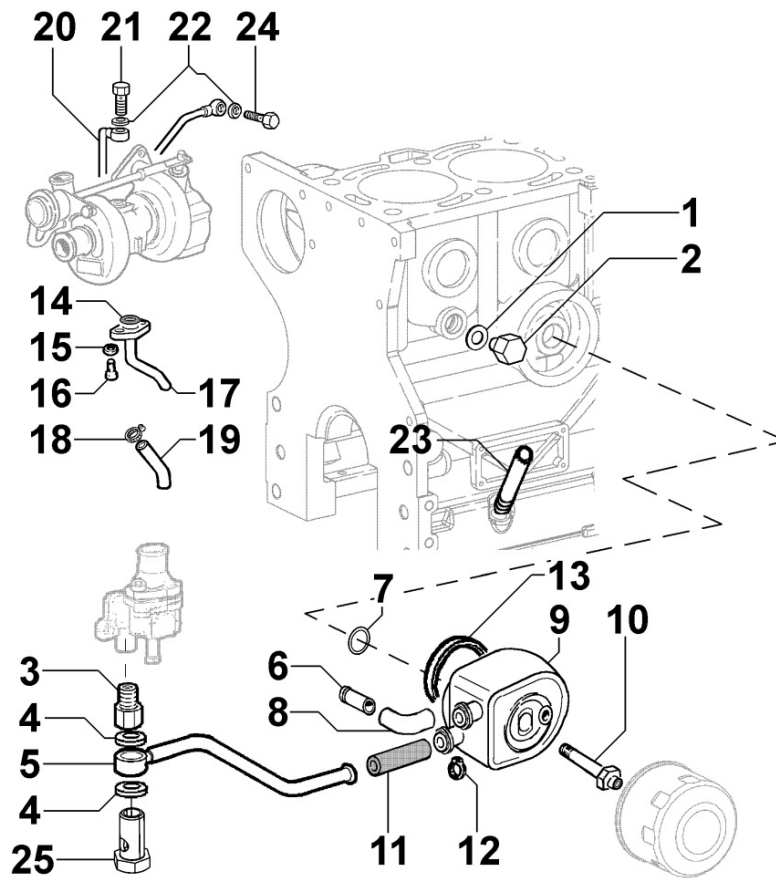

8047320150 - OIL COOLER

Pos	Kit	Included In	Code	Description	Qty	Old Code	Tech. Info
1			ED0046700190-S	GASKET	1		
2			ED0090400310-S	CAP	1