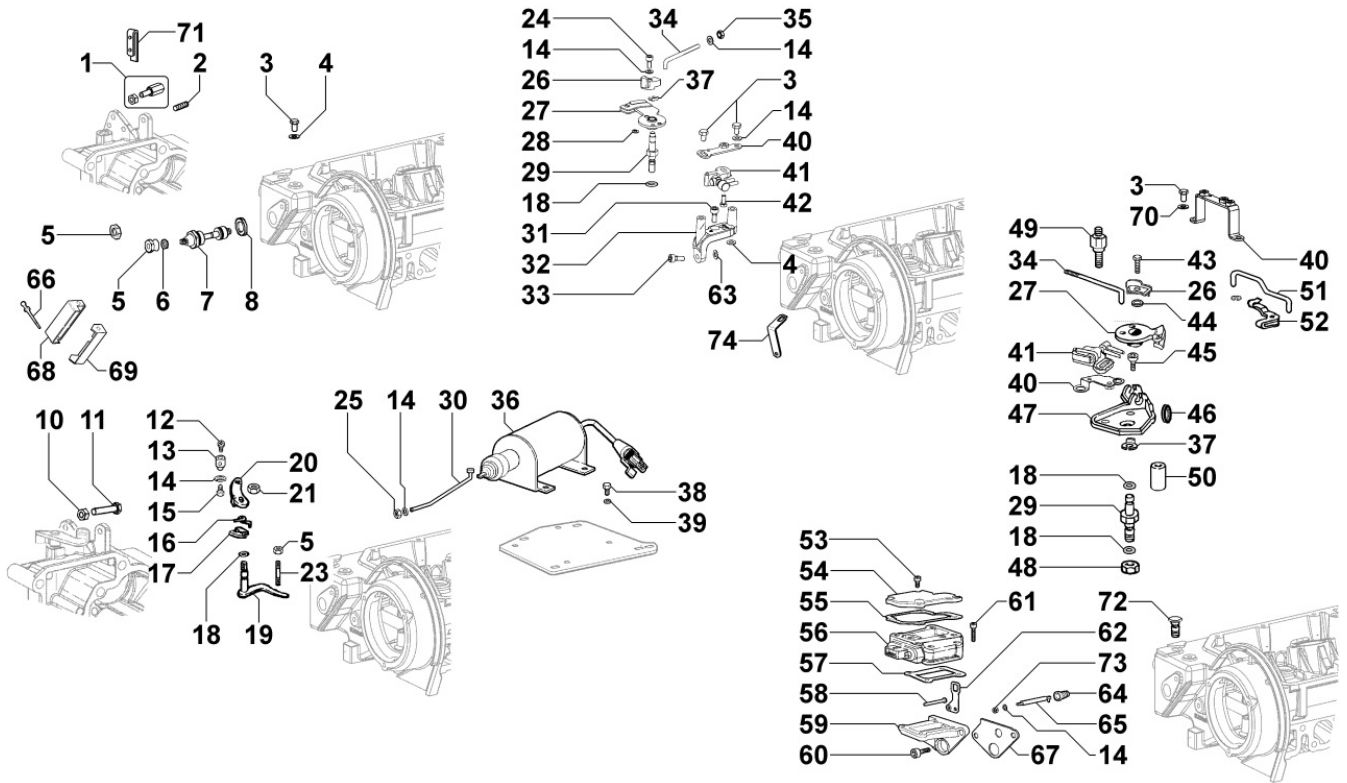

8051320430 - CONTROLS

Pos	Kit	Included In	Code	Description	Qty	Old Code	Tech. Info
1			ED0091801910-S	END	1		
3			ED0017600010-S	BOLT	2		⚠
4			ED0046700620-S	GASKET	2		⚠
5			ED0032401530-S	HEX.NUT	1		⚠
7			ED0085761380-S	EX.FUELDEV.	1		
8			ED0044800460-S	GASKET	1		
10			ED0032400080-S	HEX.NUT	1		
72			ED0090001350-S	PLUG	1