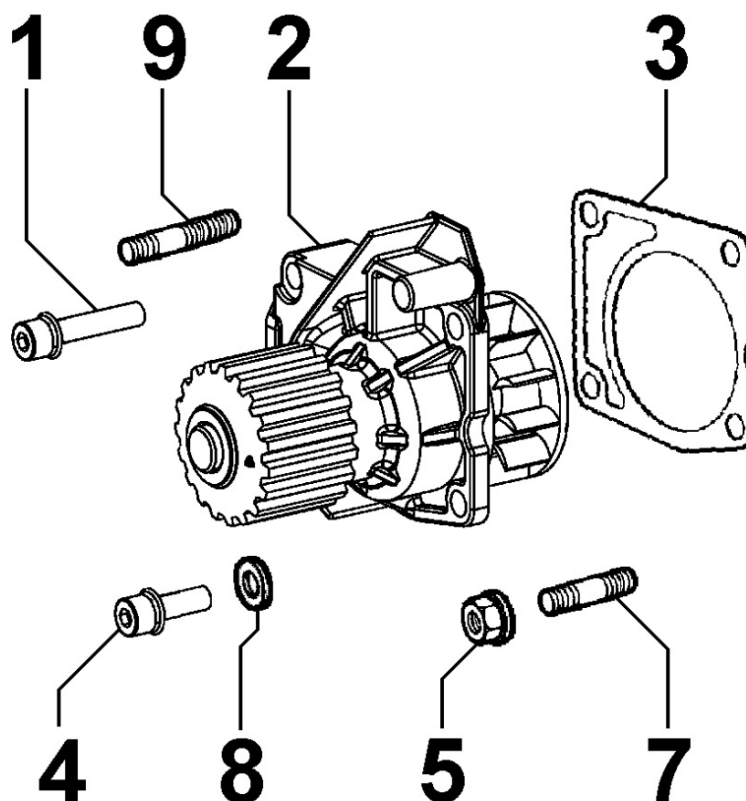

8077320010 - WATER PUMP

Pos	Kit	Included In	Code	Description	Qty	Old Code	Tech. Info
1			ED0017701780-S	SCREW	2		
2			ED0065845400-S	WATER PUMP	1		
3			ED0045802150-S	GASKET	1		
4			ED0017701600-S	BOLT	2