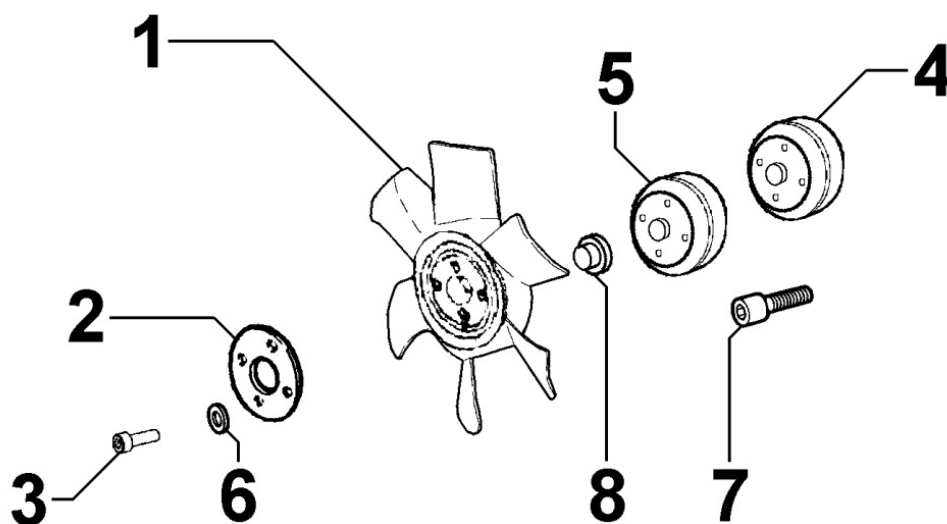

8071320180 - COOLING FAN

Pos	Kit	Included In	Code	Description	Qty	Old Code	Tech. Info
1			ED0097183310-S	SUCTION FAN D.280	1		
2			ED0062751670-S	PIASTRA/PLATE D 10	1		
3			ED0097300120-S	SCREW	4		
4			ED0038100660-S	FLANGE	1		
7			ED0097320160-S	CAPSCREW	4