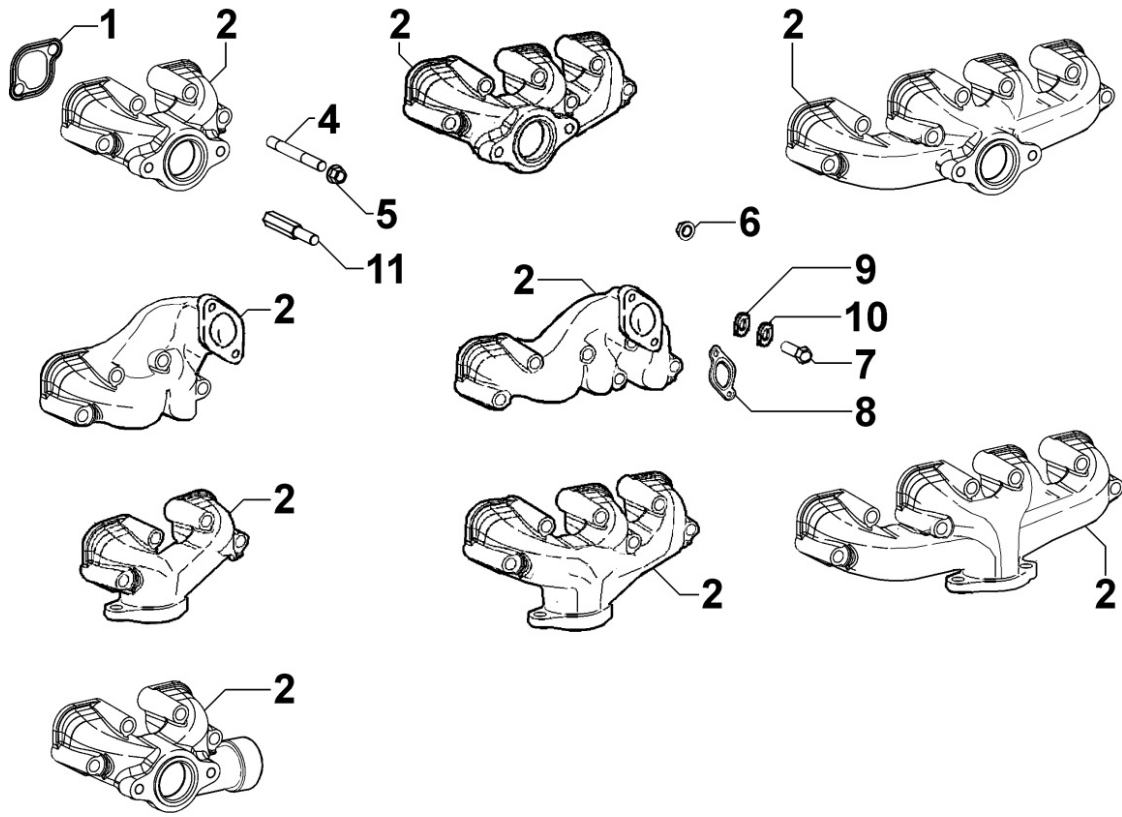

8085320100 - EXHAUST GAS MANIFOLD

Pos	Kit	Included In	Code	Description	Qty	Old Code	Tech. Info
1			ED0044200700-S	GASKET, EXHAUST	2		
2			ED0024862400-S	MANIFOLD	1		
4			ED0067800280-S	STUD	4		
5			ED0032401630-S	HEX.NUT M8	4