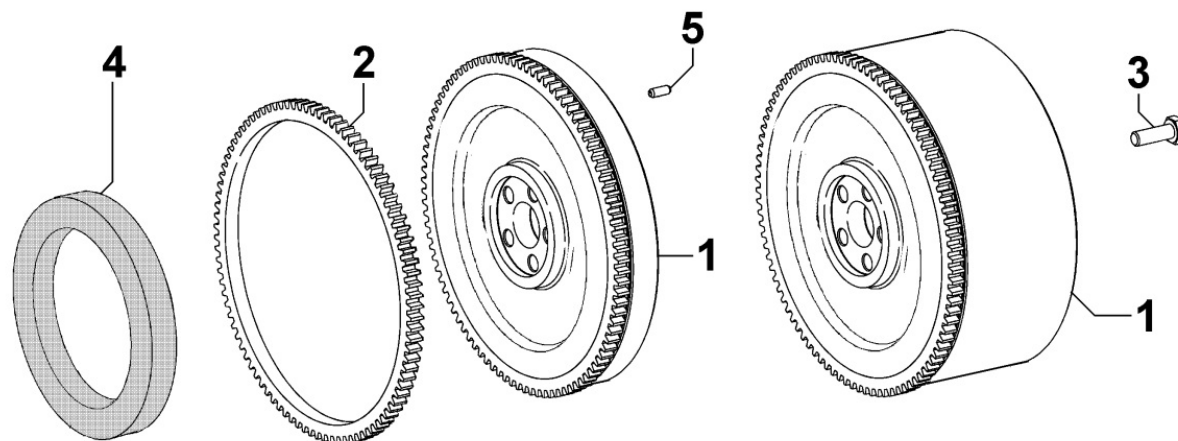

8012320130 - FLYWHEEL

Pos	Kit	Included In	Code	Description	Qty	Old Code	Tech. Info
1	(A)	(B)	ED0098811430-S	FLYWHEEL GRP8 FLYWHEEL FOCS	1		
2		(A)	ED0028160880-S	RING GEAR	1		
3			ED0017801050-S	BOLT	5