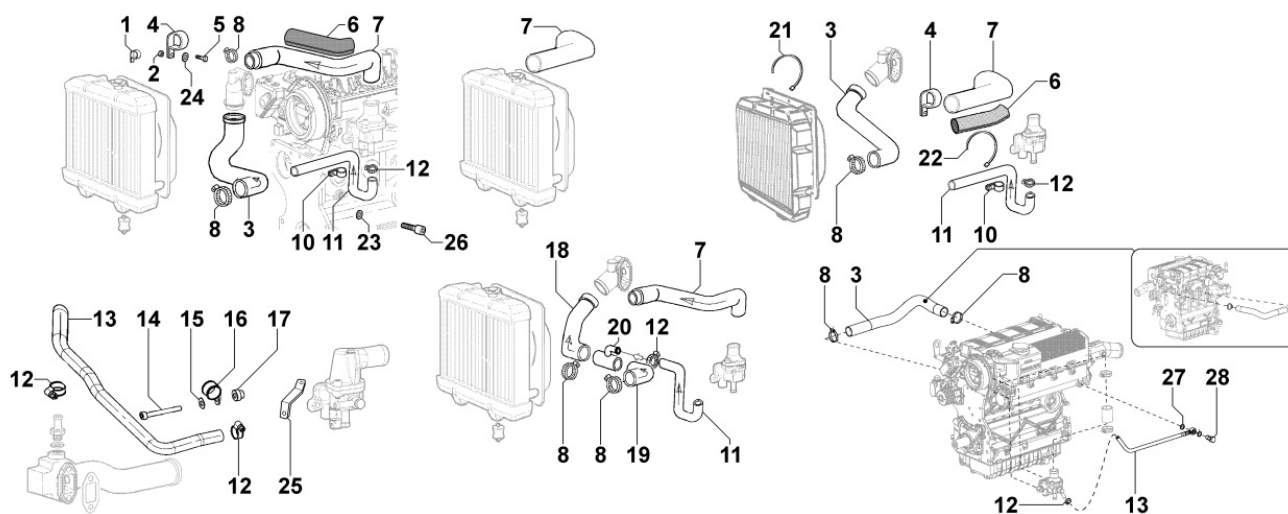

8068320900 - HOSES FOR WATER COOLER

Pos	Kit	Included In	Code	Description	Qty	Old Code	Tech. Info
0			ED0097303710-S	SCREW	1		
4			ED0036301550-S	HOSE CLAMP	1		
7			ED0053650700-S	HOSE	1		
8			ED0036301460-S	CLAMP	2		
10			ED0036170890-S	CLAMP	1		
11			ED0093050730-S	TUBE WATER	1		
12			ED0036301470-S	CLAMP	1		
18			ED0053650690-S	HOSE	1		
19			ED0053650680-S	HOSE	1		
20			ED0093055090-S	TUBE WATER	1