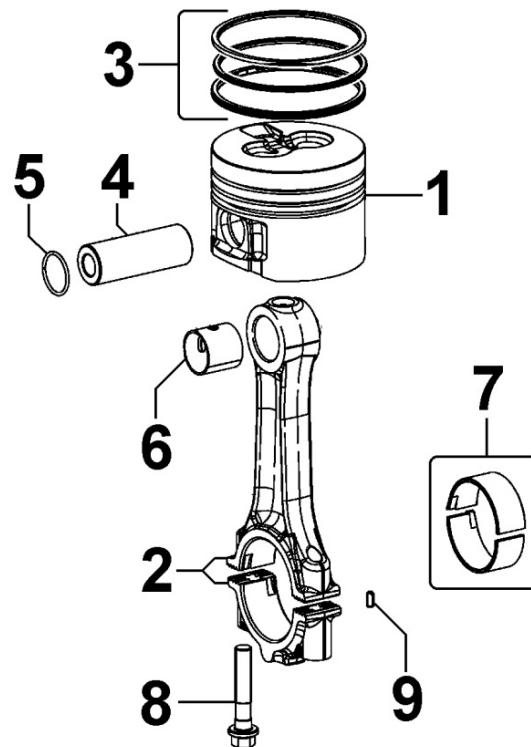

## Tavola ricambi

Index	Description
8010320100	CRANKSHAFT
8011320110	PISTON / CONNECTING ROD
8012320130	FLYWHEEL
8014320350	PULLEYS / BELT
8020320150	CRANKCASE
8021320490	CYLINDER HEAD
8022320480	HEAD COVER
8023320030	FLYWHEEL SIDE SUPPORT
8025320150	ENGINE MOUNTS
8030320070	INJECTION SYSTEM
8035320680	CAMSHAFT
8036320110	ROCKER ARMS / VALVES
8038320020	TIMING GEAR
8040320040	OIL PUMP
8041320330	OIL PAN
8042320040	OIL FILTER
8043320270	OIL DIPSTICK
8045320020	BREATHER SYSTEM
8047320150	OIL COOLER
8050320530	SPEED GOVERNOR
8051320430	CONTROLS
8052320030	ELECTROVALVE
8061320760	FUEL FILTER
8062320390	FUEL FEED PUMP
8064320720	FUEL PIPING
8067320090	FIXING FOR WATER COOLER
8068320900	HOSES FOR WATER COOLER
8071320180	COOLING FAN
8073321230	WATER COOLER
8074320290	THERMOSTAT UNIT
8075320010	WATER INLET FLANGE
8077320010	WATER PUMP
8079320040	FITTING FOR CAB HEATING
8080321280	AIR INLET MANIFOLD / AIR FILTER
8084320080	DUST INDICATOR
8085320100	EXHAUST GAS MANIFOLD

## 8010320100 - CRANKSHAFT

Pos	Kit	Included In	Code	Description	Qty	Old Code	Tech. Info
1	(A)		ED0010511040-S	CRANKSHAFT	1		
2		(A)	ED0084300040-S	PIN	1		
3		(A)	ED0022801190-S	KEY	1		
4		(A)	ED0090801320-S	CAP	2		
5		(A)	ED0022801490-S	KEY	1		
6		(A)		802032...0	2/3/4/5		
7		(A)		801132...0	2/3/4		
8		(A)		802032...0	2		

## 8011320110 - PISTON / CONNECTING ROD

Pos	Kit	Included In	Code	Description	Qty	Old Code	Tech. Info
1	(A)		ED0065015120-S	PISTON STD	2		
1	(A)		ED0065015130-S	PISTON +0.5	2		
1	(A)		ED0065015140-S	PISTON +1.0	2		
2	(B)		ED0015262260-S	CONNECTING ROD	2		
3		(A)	ED0082112480-S	RINGS STAND.	2/3/4		
3		(A)	ED0082112490-S	RINGS +0.5	2/3/4		
3		(A)	ED0082112500-S	RINGS +1	2/3/4		
4		(A)	ED0084800810-S	PISTON PIN	2		
5		(A)	ED0012610990-S	GROMMET	4		
6		(B)	ED0016300380-S	S.ENDBRNG	2/3/4		
7			ED0016401160-S	BEARING STD	2/3/4		
7			ED0016401170-S	BEAR.-0.25	2/3/4		
7			ED0016401180-S	BEAR.-0.50	2/3/4		
8		(B)	ED0017701010-S	BOLT	4/6/8		