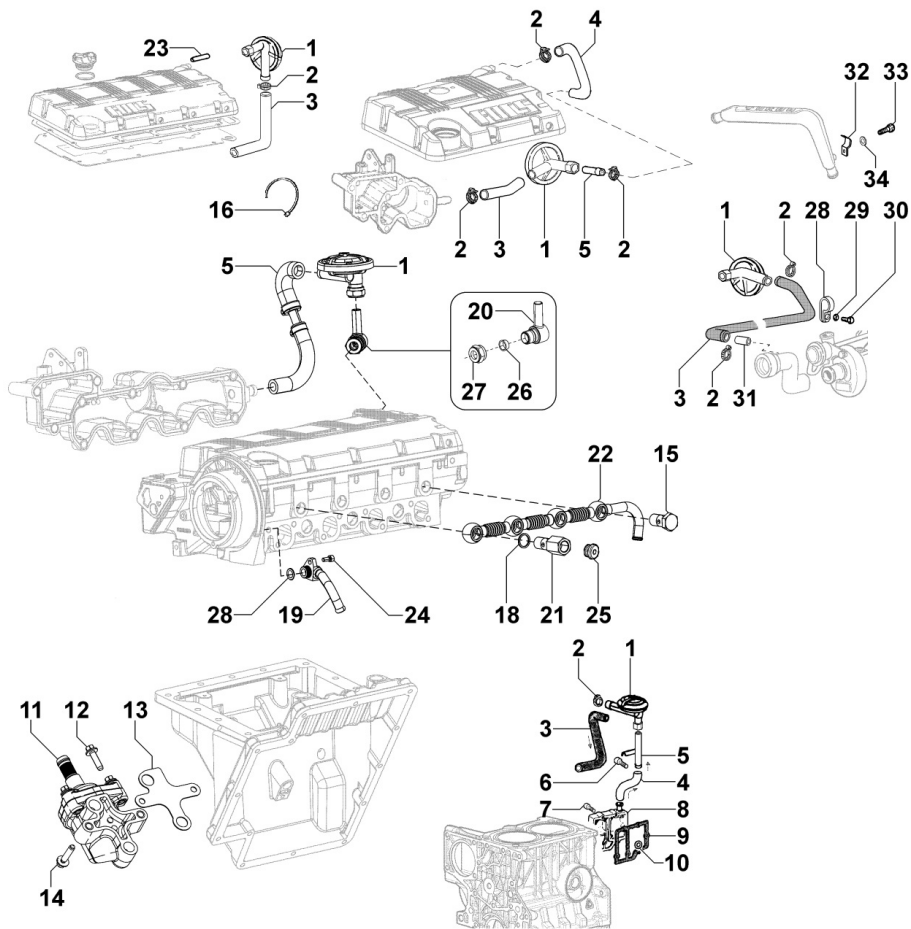

8045320020 - BREATHER SYSTEM

Pos	Kit	Included In	Code	Description	Qty	Old Code	Tech. Info
1			ED0096800340-S	VALVE	1		
2			ED0036301470-S	CLAMP	2		
3			ED0094000980-S	TUBE	1