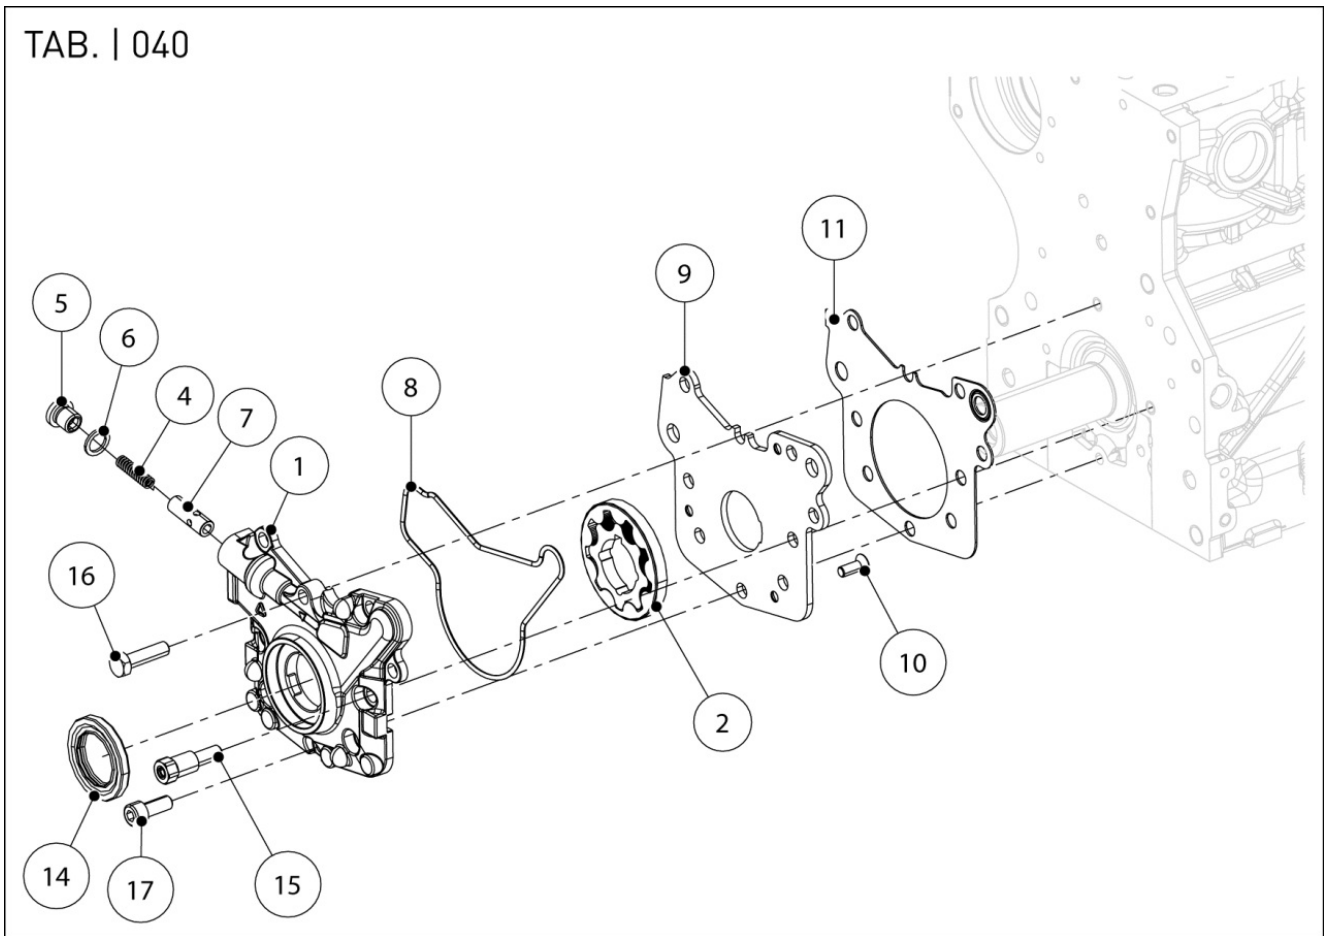

## 8040320040 - OIL PUMP

TAB. | 040

Pos	Kit	Included In	Code	Description	Qty	Old Code	Tech. Info
1	(A)		ED0066050960-S	OIL PUMP	1		
2		(A)	ED0077501050-S	ROTOR	1		
4		(A)	ED0056250080-S	SPRING	1		
5		(A)	ED0090150050-S	CAP	1		
6		(A)	ED0046700600-S	C.GASKET	1		
7		(A)	ED0064950450-S	PLUNGER	1		
8		(A)	ED0012002920-S	RING	1		
9		(A)		POS. 1			
10		(A)	ED0098000610-S	CAPSCREW	3		
11		(A)	ED0045802160-S	GASKET	1		
14			ED0012133430-S	SEAL RING	1		
15			ED0098651740-S	SCREW	2		
16			ED0017700070-S	BOLT	1		
17			ED0097320740-S	CAPSCREW	6		