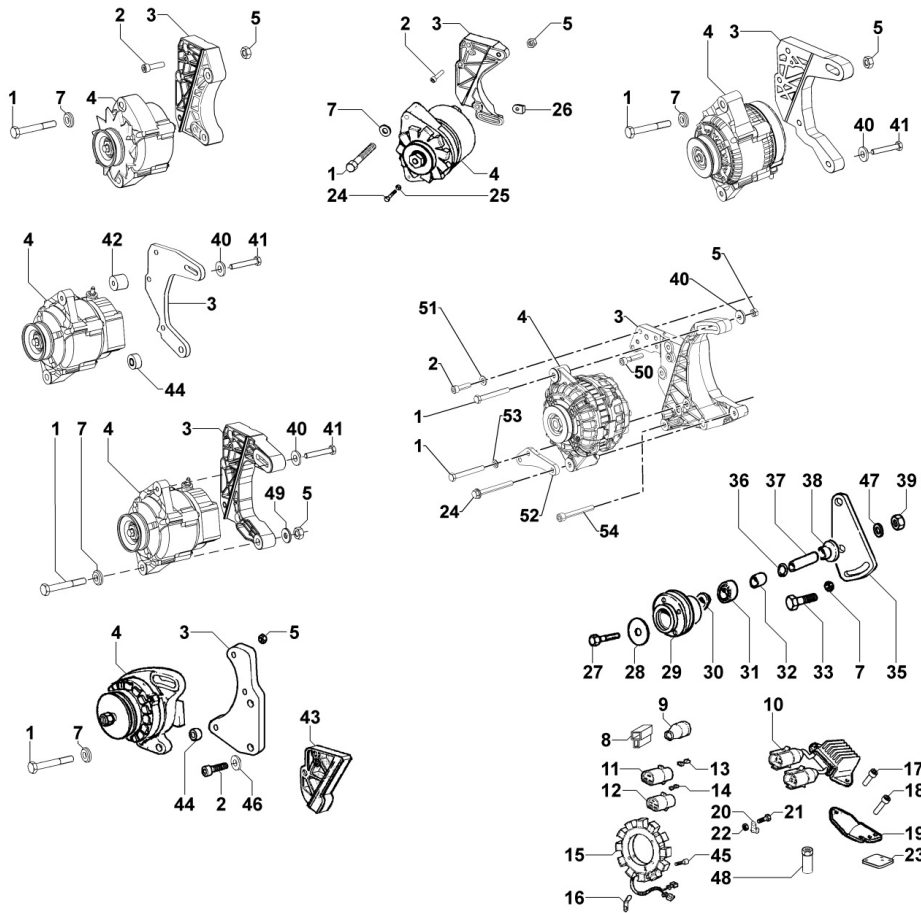

8100321330 - VOLTAGE ALTERNATOR

Pos	Kit	Included In	Code	Description	Qty	Old Code	Tech. Info
1			ED0017801650-S	SCREW	1		
2			ED0097320640-S	SCREW	3		
3			ED0087250600-S	SUPPORT	1		
4			ED0011573910-S	ALTERNATOR	1		
5			ED0032400330-S	HEX.NUT	1		
24			ED0017700140-S	BOLT	1		
25			ED0076250120-S	WASHER	1		
26			ED0062751600-S	PLATE	1		
49			ED0076252560-S	RONDELLA/WASHER 'D 10	1