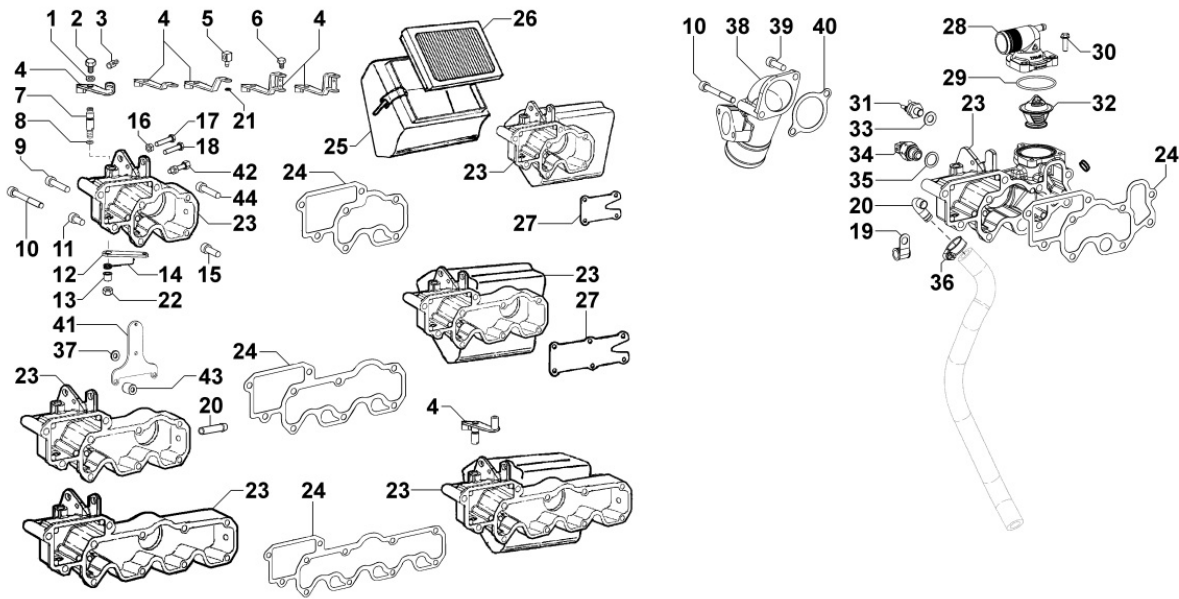

8080321280 - AIR INLET MANIFOLD / AIR FILTER

Pos	Kit	Included In	Code	Description	Qty	Old Code	Tech. Info
1			ED0076252850-S	WASHER D.5,3 x D14x1	1		
2			ED0017550010-S	BOLT	1		
3			ED0058301190-S	CONNECTOR	1		
4			ED0052013390-S	LEVER	1		
7			ED0061405500-S	PIN FOR THROTTLE	1		
8		(B)	ED0012000520-S	O RING	1		
9			ED0097300310-S	ALLEN SCREW	2		
10			ED0097300350-S	ALLEN SCREW	5		
12		(B)	ED0052006740-S	LEVER	1		
13		(B)	ED0019570140-S	SLEEVE	1		
14		(B)	ED0056600650-S	SPRING	1		
16		(B)	ED0032400080-S	HEX.NUT	2		
18		(B)	ED0017600290-S	BOLT	2		
20		(A) (B)	ED0093050810-S	TUBE	1		
22			ED0032030500-S	NUT	1		
23	(A)		ED0087412360-S	SUPPORTO FILTRO ARIA 2CIL CON BLOW BY	1		
23		(A)	ED0087412360-S	SUPPORTO FILTRO ARIA 2CIL CON BLOW BY	1	ED0087411830-S	
24			ED0044200800-S	GASKET	1		
25			ED0026051010-S	AIR CLEANER COVER	1		
26			ED0021751640-S	AIR CLEANER CARTRIDGE	1		
27			ED0050550550-S	SHEET METAL FOR CLOSING AIR FILTER	1