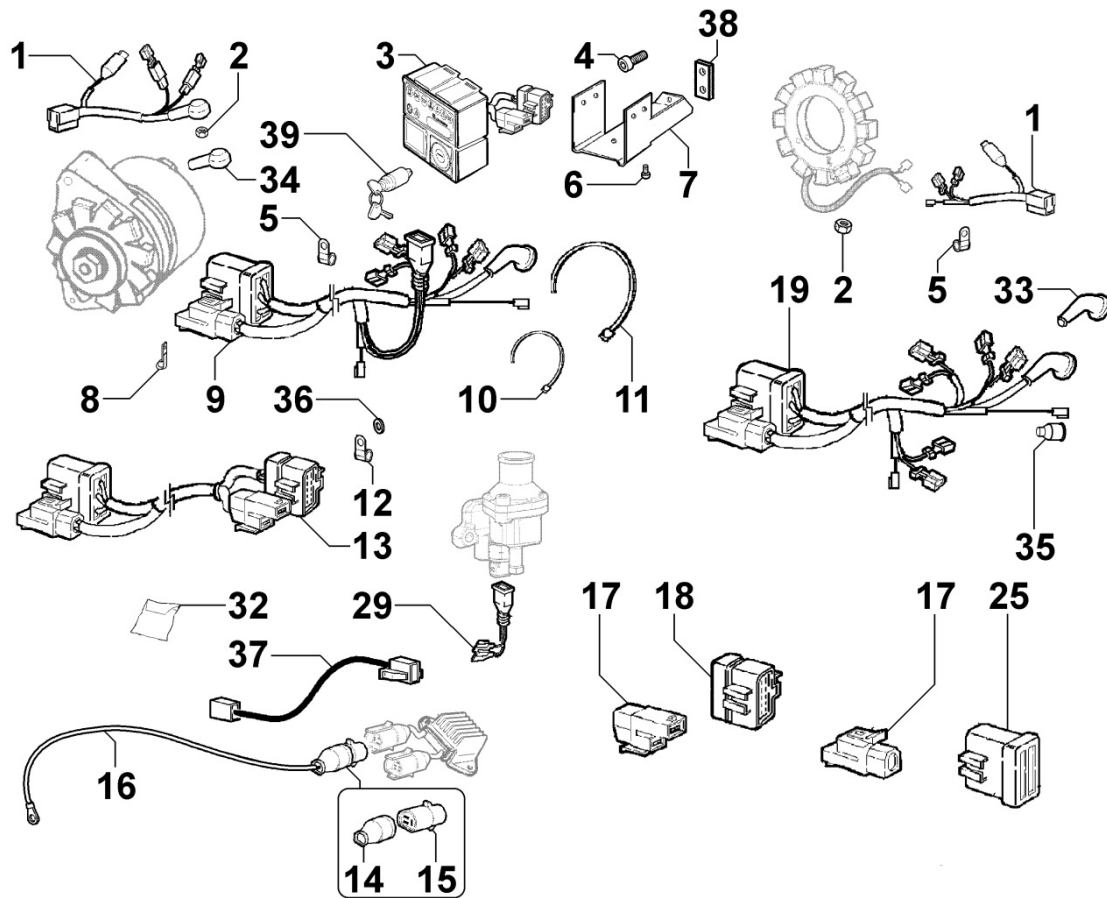

8103320760 - ELECTRIC DASHBOARD / ENGINE WIRES

Pos	Kit	Included In	Code	Description	Qty	Old Code	Tech. Info
1			ED0021861430-S	WIRE	1		
2			ED0032400080-S	HEX.NUT	1		
5			ED0036170880-S	CLAMP	3		
9			ED0021862730-S	WIRING FOCS DOUBLE SENSOR	1		
11			ED0024711110-S	COLLAR	1		
12			ED0036170890-S	CLAMP	1		
13			ED0021862750-S	EXTENSION WIRE FOCS-CHD 2m	1		
17		(C)	ED0015571220-S	PLUG	3		
18		(C)	ED0015571190-S	PLUG	1		
25			ED0015571180-S	PLUG	1		
32		(C)	ED0048963870-S	GRUPPO/ASSEMBLY D	1		
33		(B)	ED0064910050-S	PIPE ELBOW	1		
35		(B)	ED0064910130-S	PIPE ELBOW	1		
36			ED0076250200-S	WASHER	1