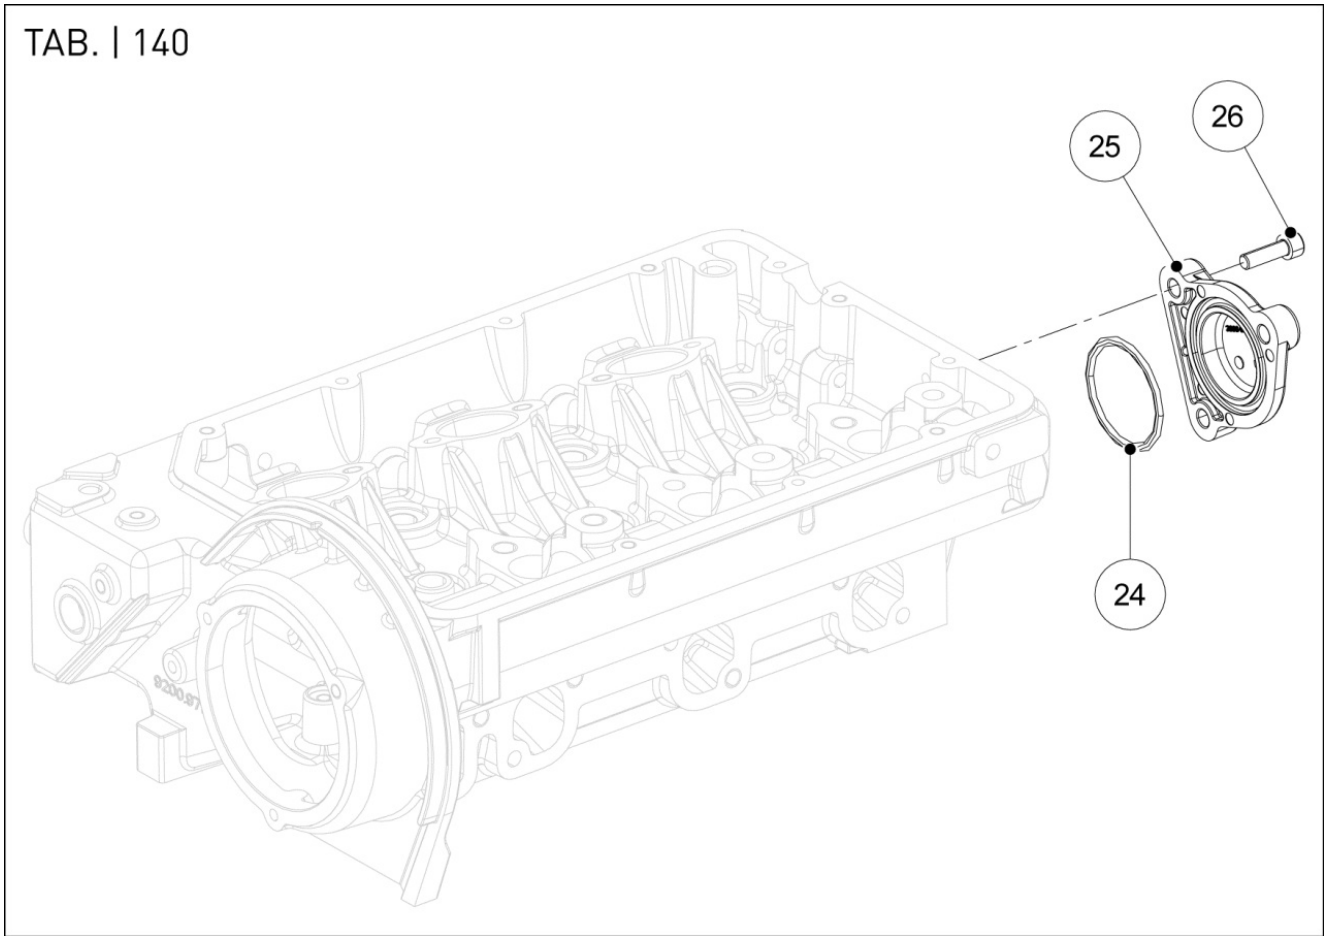

8140320040 - HYDRAULIC PUMP ADAPTER ON 3rd PTO

TAB. | 140

Pos	Kit	Included In	Code	Description	Qty	Old Code	Tech. Info
24			ED0012002330-S	O RING	1		
25			ED0038000260-S	FLANGE	1		
26			ED0097304160-S	SCREW	3