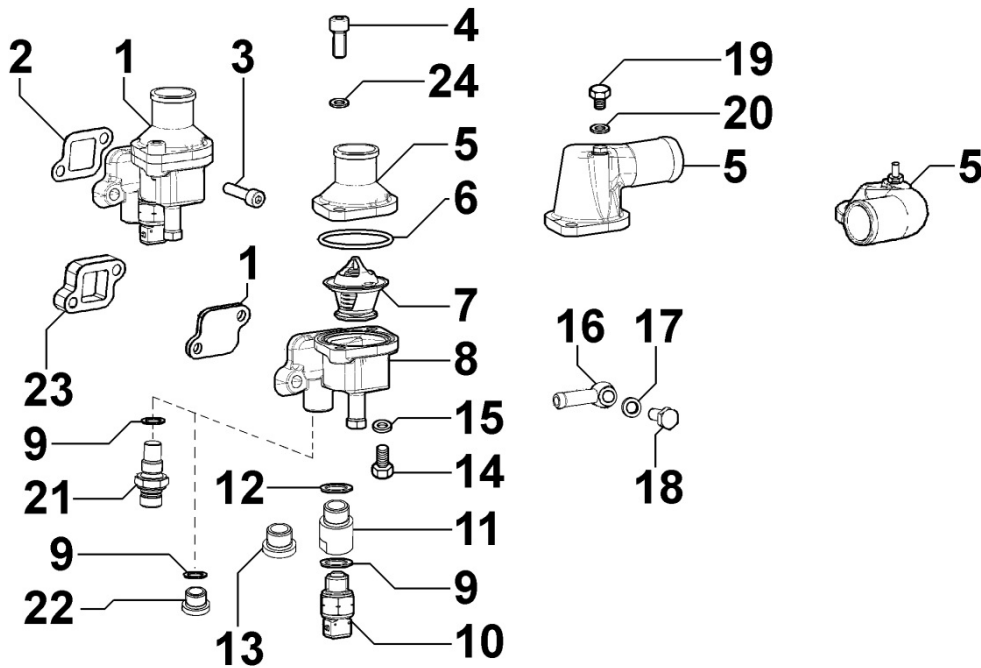

8074320290 - THERMOSTAT UNIT

Pos	Kit	Included In	Code	Description	Qty	Old Code	Tech. Info
1	(A)		ED0048964310-S	ASSEMBLY	1		
2			ED0044600370-S	GASKET	1		
3			ED0097320640-S	SCREW	2		
4		(A)	ED0097320740-S	CAPSCREW	2		
5		(A)	ED0027502790-S	THERMOSTAT COVER	1		
6		(A)	ED0012000910-S	O RING	1		
7		(A)	ED0091951240-S	THERMOSTATIC VALVE	1		
8		(A)	ED0028712760-S	BODY	1		
10		(A)	ED0091951080-S	THERMOSTAT	1		
12		(A)	ED0046700190-S	GASKET	1