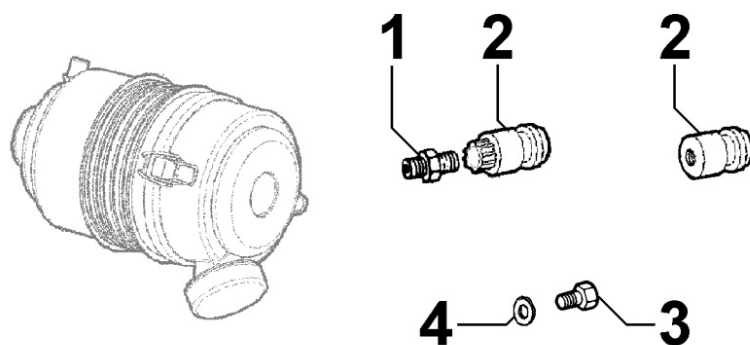

8084320080 - DUST INDICATOR

Pos	Kit	Included In	Code	Description	Qty	Old Code	Tech. Info
1			ED0073250100-S	UNION	1		
2			ED0097001000-S	WARNING	1