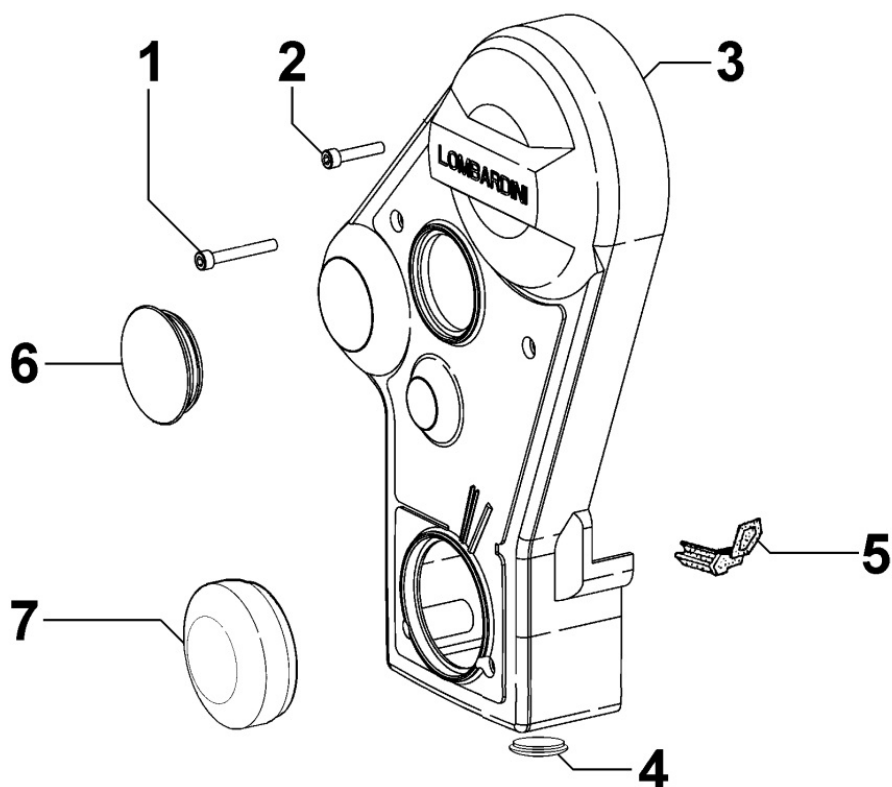

8171320050 - BELT GUARD

Pos	Kit	Included In	Code	Description	Qty	Old Code	Tech. Info
1			ED0097300150-S	SCREW	1		
2			ED0097320160-S	CAPSCREW	4		
3			ED0069277070-S	GUARD	1		
4			ED0090000780-S	CAP	1