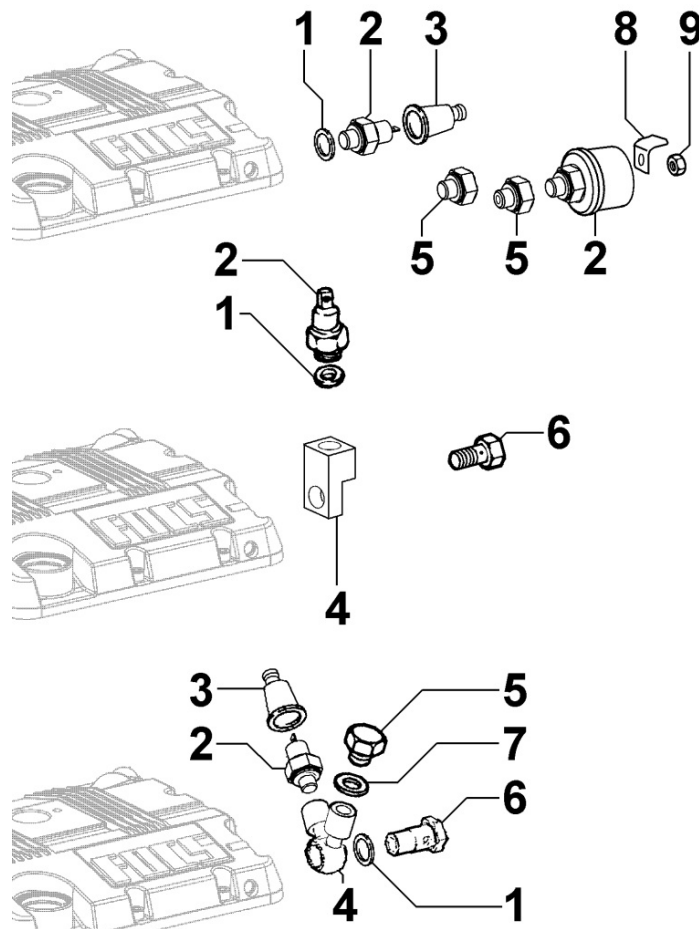

8102320020 - OIL PRESSURE SWITCH

Pos	Kit	Included In	Code	Description	Qty	Old Code	Tech. Info
1			ED0046700600-S	C.GASKET	1		
2			ED0067450930-S	OIL SWITCH 0,3 BAR	1		
3			ED0064910130-S	PIPE ELBOW	1