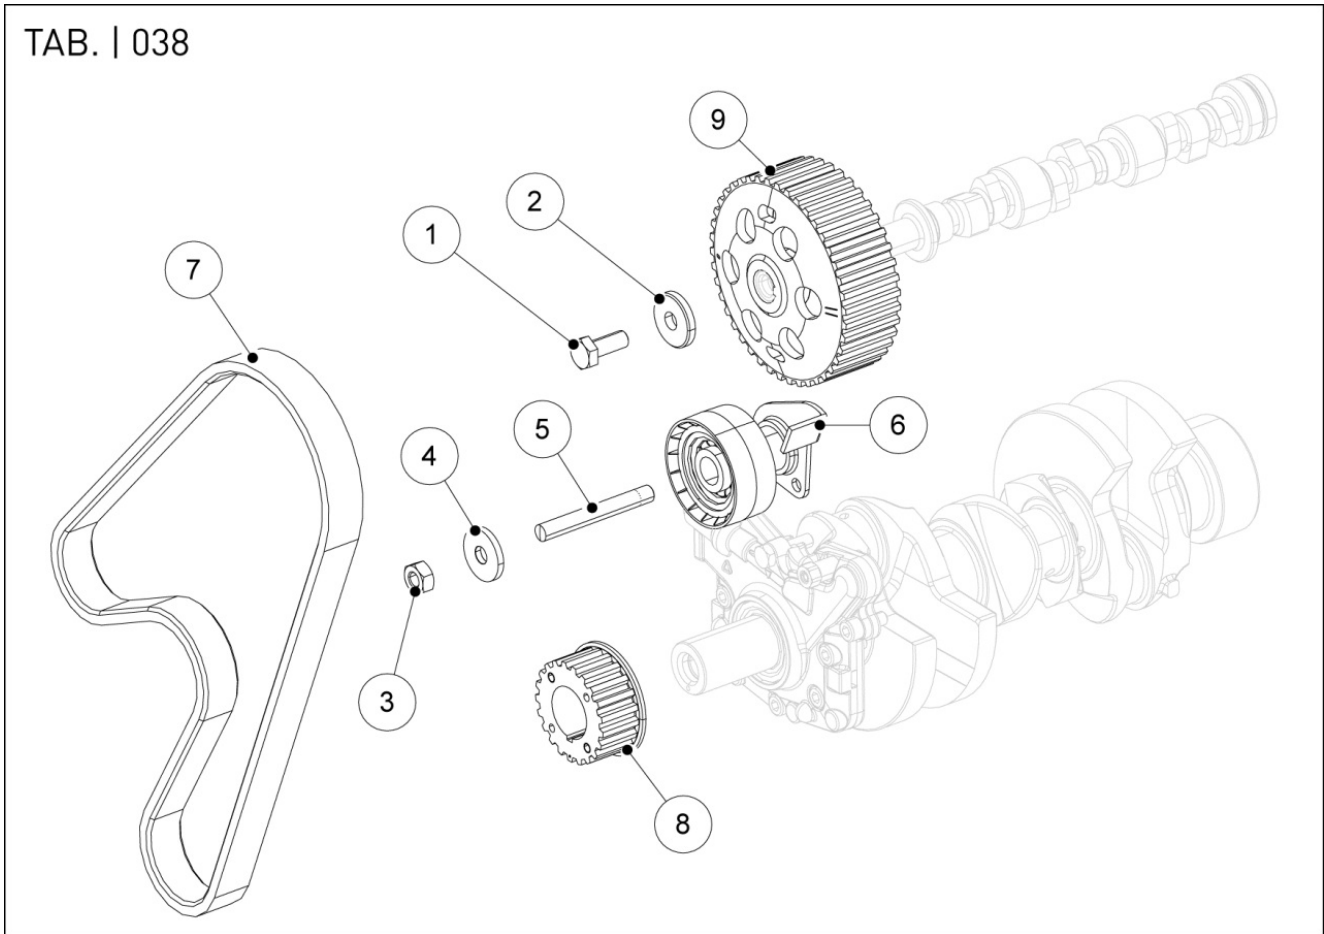

8038320020 - TIMING GEAR

TAB. | 038

Pos	Kit	Included In	Code	Description	Qty	Old Code	Tech. Info
1			ED0098201420-S	SCREW	1		
2			ED0076250450-S	WASHER	1		
3			ED0032400330-S	HEX.NUT	1		
4			ED0074950100-S	WASHER	1		
5			ED0068000900-S	STUD	1		
6			ED0041100090-S	JOCKEY PULLEY	1		
7			ED0024403380-S	TIMING BELT Z=113	1		
8			ED0069752920-S	PULLEY	1		
9			ED0070900120-S	PULLEY	1