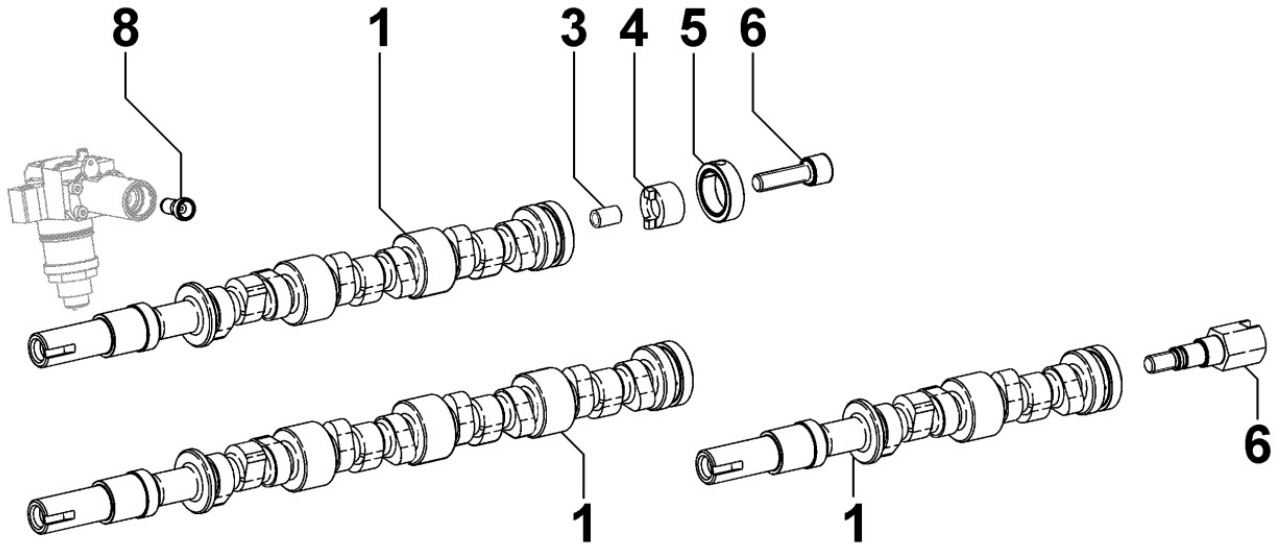

8035320680 - CAMSHAFT

Pos	Kit	Included In	Code	Description	Qty	Old Code	Tech. Info
1			ED0010116300-S	CAMSHAFT	1		
3			ED0019704610-S	SLEEVE	1		
4			ED0035800350-S	ECCENTRIC	1		
5			ED0019704600-S	SLEEVE	1		
6			ED0097303760-S	SCREW	1		
8			ED0014101120-S	PUSHROD	2