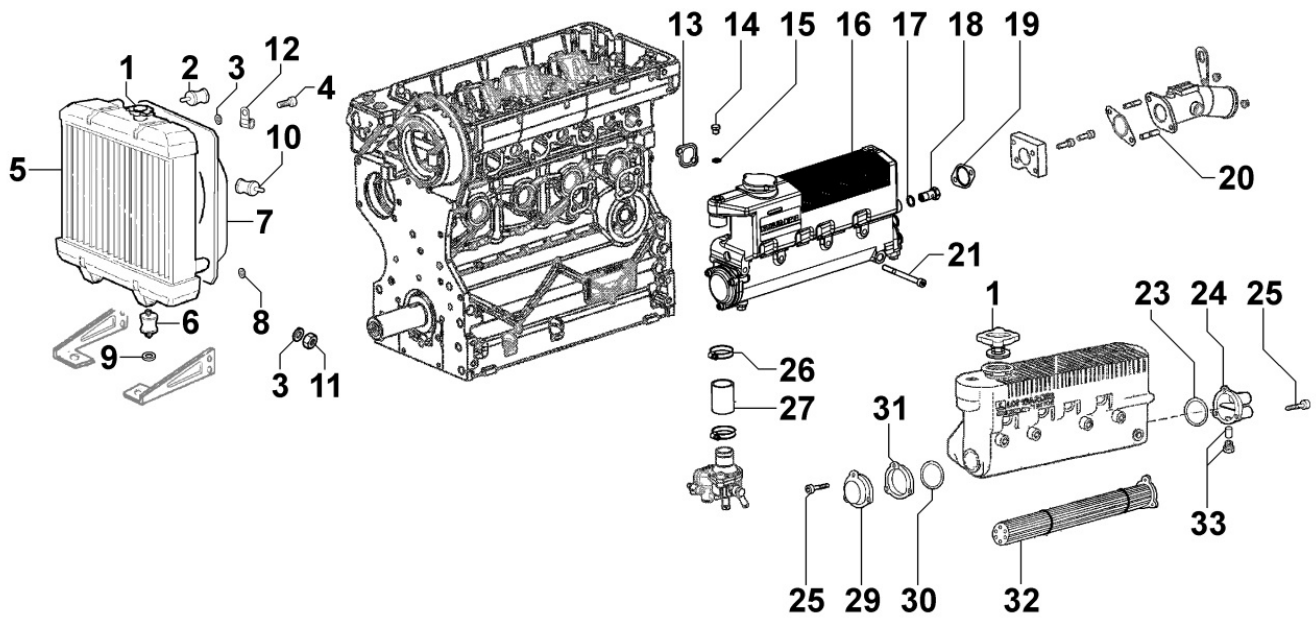

8073321230 - WATER COOLER

Pos	Kit	Included In	Code	Description	Qty	Old Code	Tech. Info
1			ED0090002520-S	TAPPO INTRODUC.0.9 BAR	1		
3			ED0076250070-S	WASHER	4		
3			ED0076250080-S	WASHER	3		
4			ED0097301000-S	SCREW	4		
5	(A)		ED0073503850-S	COMPL.ALLUMINIUM SING.CIRC. H2O RADIATOR	1		
7		(A)	ED0025694670-S	SHROUD	1		
10		(A)	ED0086362310-S	DUMPER SUPP.FOR RADIATOR	4		
11			ED0032400080-S	HEX.NUT	4