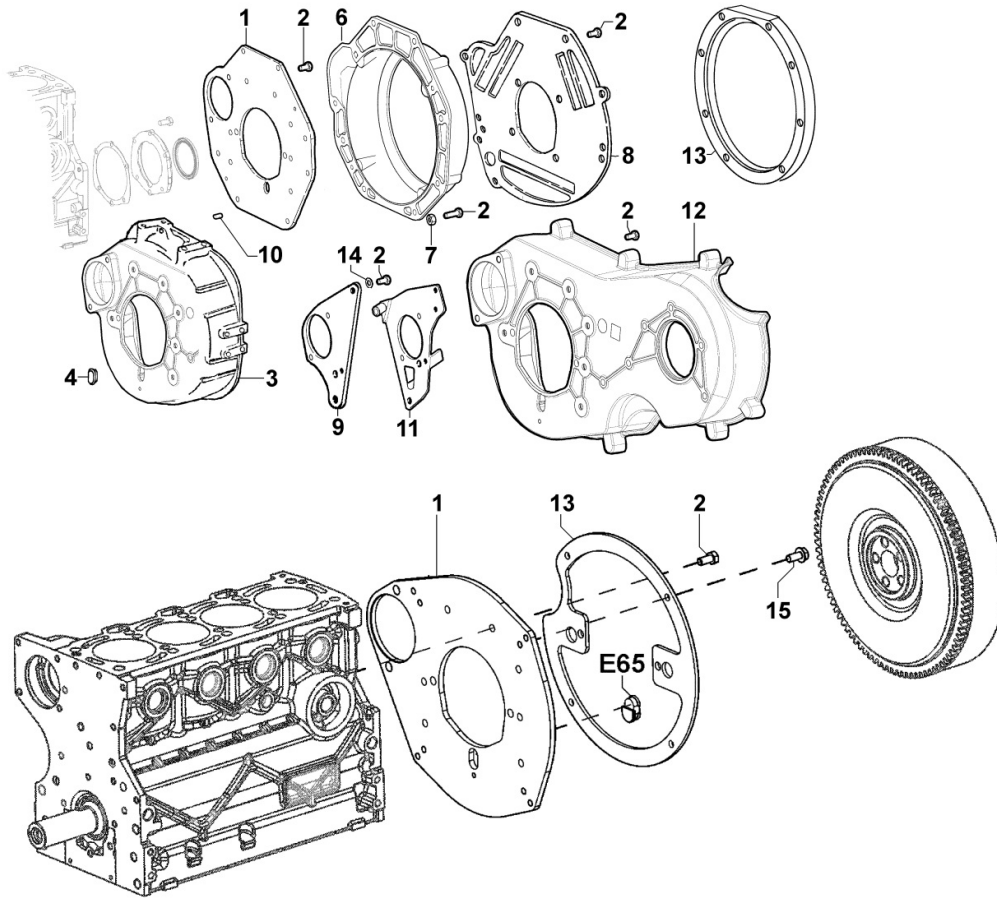

8160320250 - ENGINE BELL / BACKPLATE

Pos	Kit	Included In	Code	Description	Qty	Old Code	Tech. Info
1			ED0063705050-S	PIASTRA/PLATE F C	1		
2			ED0017700560-S	BOLT	9		
4			ED0090001330-S	PLUG	1