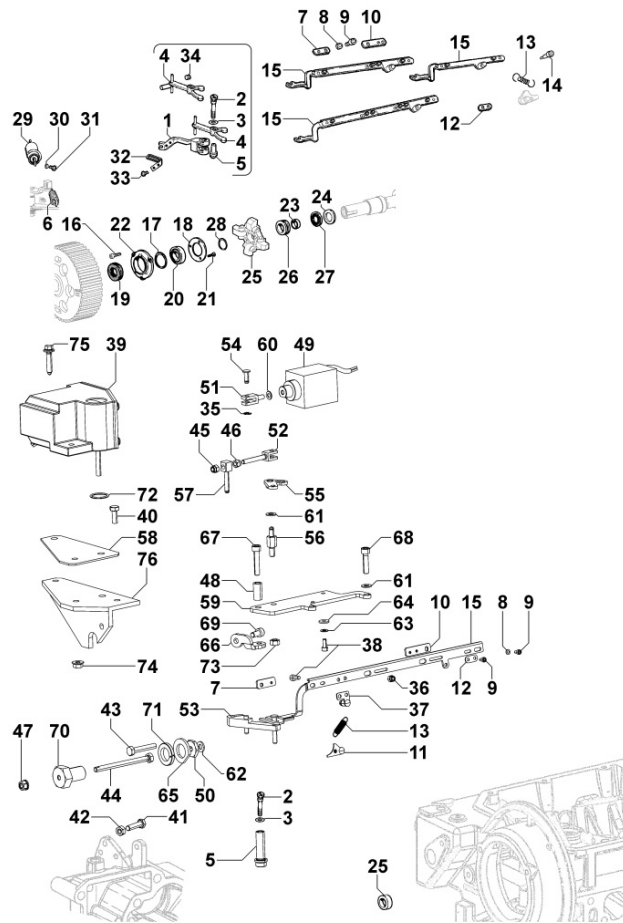

8050320530 - SPEED GOVERNOR

Pos	Kit	Included In	Code	Description	Qty	Old Code	Tech. Info
1	(B)		ED0048963600-S	LEVER ASSEMBLY	1		
2		(B)	ED0061101010-S	PIN	1		
3		(B)	ED0012000370-S	O RING	1		
4		(B)		POS. 1	1		
5		(B)	ED0019540200-S	SLEEVE	1		
6			ED0056554180-S	MOLLA/SPRING	1		
7		(D) (E)	ED0063200710-S	PIASTRINA DI REGISTRO X ASTA	1		
8		(D)	ED0076260370-S	TABWASHER	2/4/6		
9		(D)	ED0097320960-S	SCREW	2		
10		(D) (E)	KDISC.		1	ED0063200730-S	
13			ED0056552570-S	SPRING	1		
14			ED0098652020-S	SCREW	2		
15	(E)		ED0013801030-S	UNION LINK	1		
16			ED0097300100-S	SCREW	3		
17		(A)	ED0012020370-S	RING	1		
18		(A)	ED0062751660-S	PLATE	1		
19		(A)	ED0012133030-S	SEAL RING	1		
20		(A)	ED0030010660-S	BEARING	1		
21			ED0098001620-S	VITE/SCREW	3	10	
22	(A)		ED0026902940-S	HOUS.COVER	1		
23		(C)	ED0015850850-S	NDL.BEAR.	1		
24			ED0073520630-S	THRUSTWASHER	1		
25			ED0088050480-S	SUPPORT	1		
26	(C)		ED0054012500-S	COUPLING	1		
27			ED0031101650-S	BEARING AXK2542	1