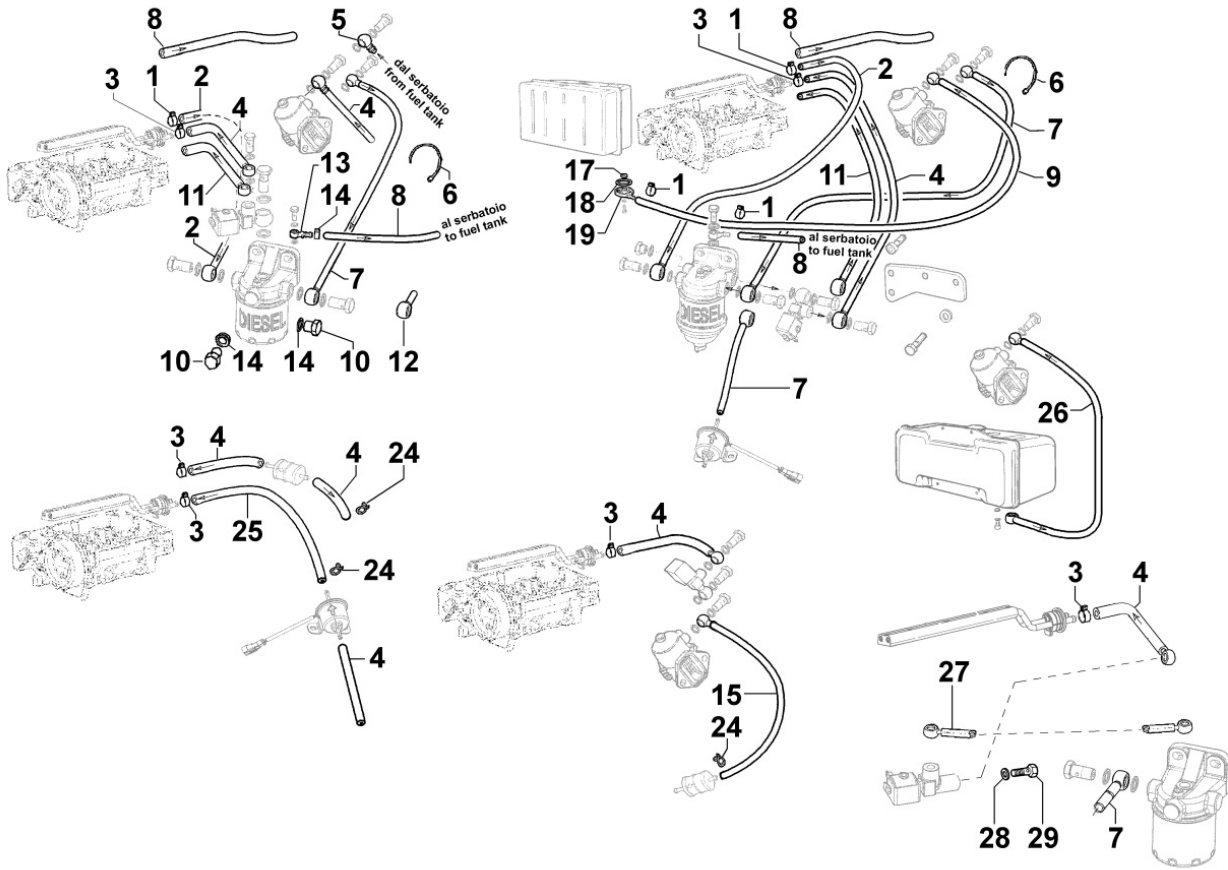

8064320720 - FUEL PIPING

Pos	Kit	Included In	Code	Description	Qty	Old Code	Tech. Info
1			ED0036300500-S	CLAMP	1		
2			ED0093759590-S	FUEL PIPE	1		
3			ED0036302170-S	CLAMP	1		
5			ED0072701380-S	UNION	1		
6			ED0024710060-S	COLLAR	3		
7			ED0093756730-S	FUEL TUBE	1		
11			ED0093758680-S	FUEL TUBE	1