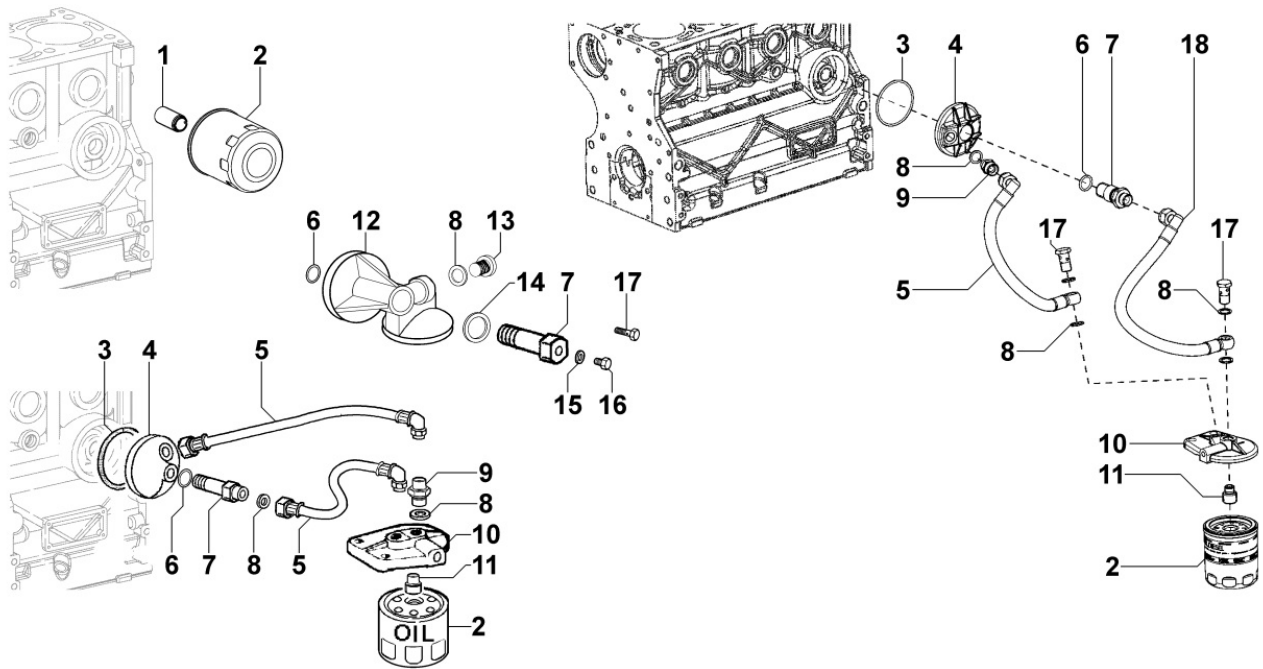

8042320040 - OIL FILTER

Pos	Kit	Included In	Code	Description	Qty	Old Code	Tech. Info
1			ED0072650210-S	UNION	1		
2			ED0021751070-S	OIL FILTER CARTRIDGE	1