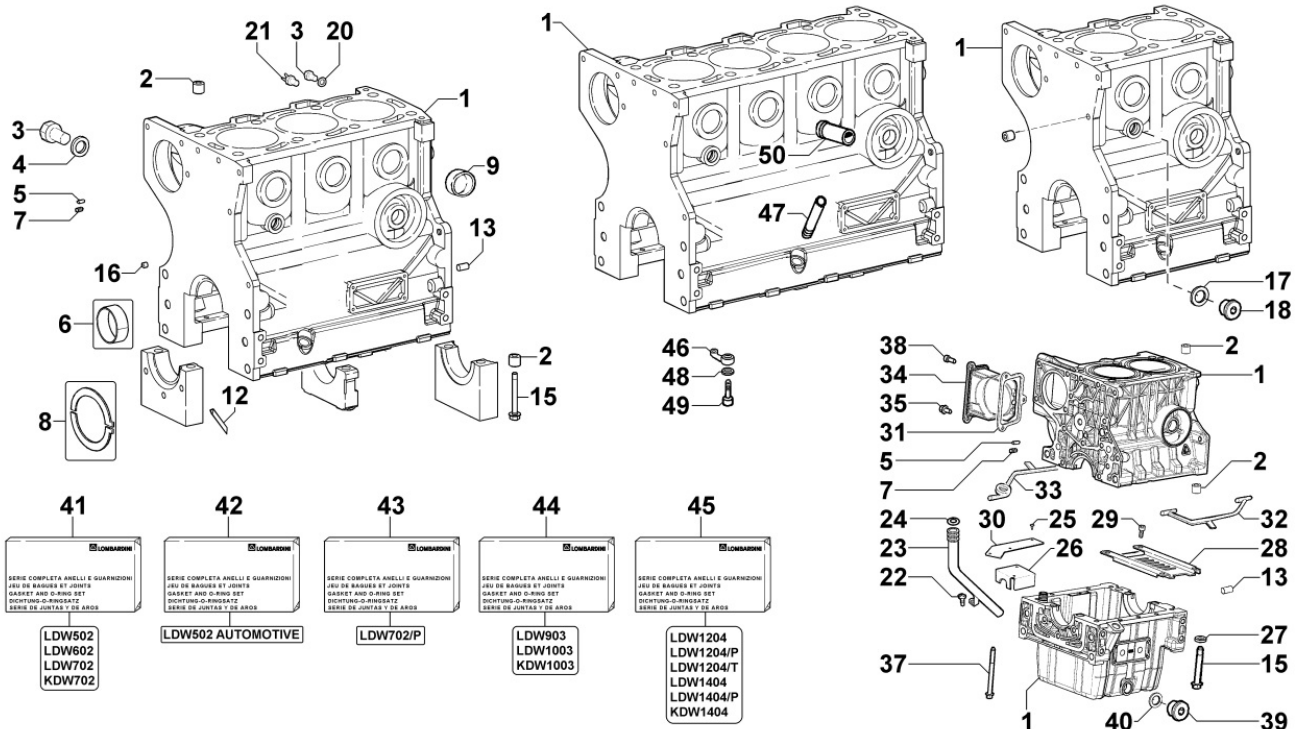

8020320150 - CRANKCASE

Pos	Kit	Included In	Code	Description	Qty	Old Code	Tech. Info
1	(A)		ED0015109140-S	CRANKCASE	1		
2		(A)	ED0019701400-S	SLEEVE	2		▲
3			ED0089650480-S	CAP	1		
4			ED0046700600-S	C.GASKET	1		▲
5			ED0084301050-S	TAPER PIN	1		
6			ED0016111930-S	BEARING STD.	3/4/5		▲
6			ED0016111940-S	BEAR.-0.25	3/4/5		▲
6			ED0016111950-S	BEAR.-0.50	3/4/5		▲
8			ED0012571580-S	THRUST BEARING	2		▲
8			ED0012571590-S	THRUST BEARING +0.1	2		▲
8			ED0012571600-S	THRUST BEARING +0.2	2		▲
9		(A)	ED0089900220-S	CAP	2		▲
12		(A)	ED0044000540-S	GASKET	4		▲
13			ED0084001080-S	PARAL.PIN	2		
15		(A)	ED0098201200-S	SCREW	6		
16		(A)	ED0090801820-S	SCREW	1		
20			ED0046700590-S	COPPER GASKET 10,2X14X1,5	1		
41			ED0082051070-S	SET	1		▲
42			ED0082051230-S	SERIE BASSA FOCS2/SET D	1		▲
43			ED0082051270-S	S.GUARNIZIONI/GASKET SET	1		▲
44			ED0082051090-S	CRANKCASE GASKET SET	1		▲
45			ED0082051110-S	CRANKCASE GASKET SET	1		▲