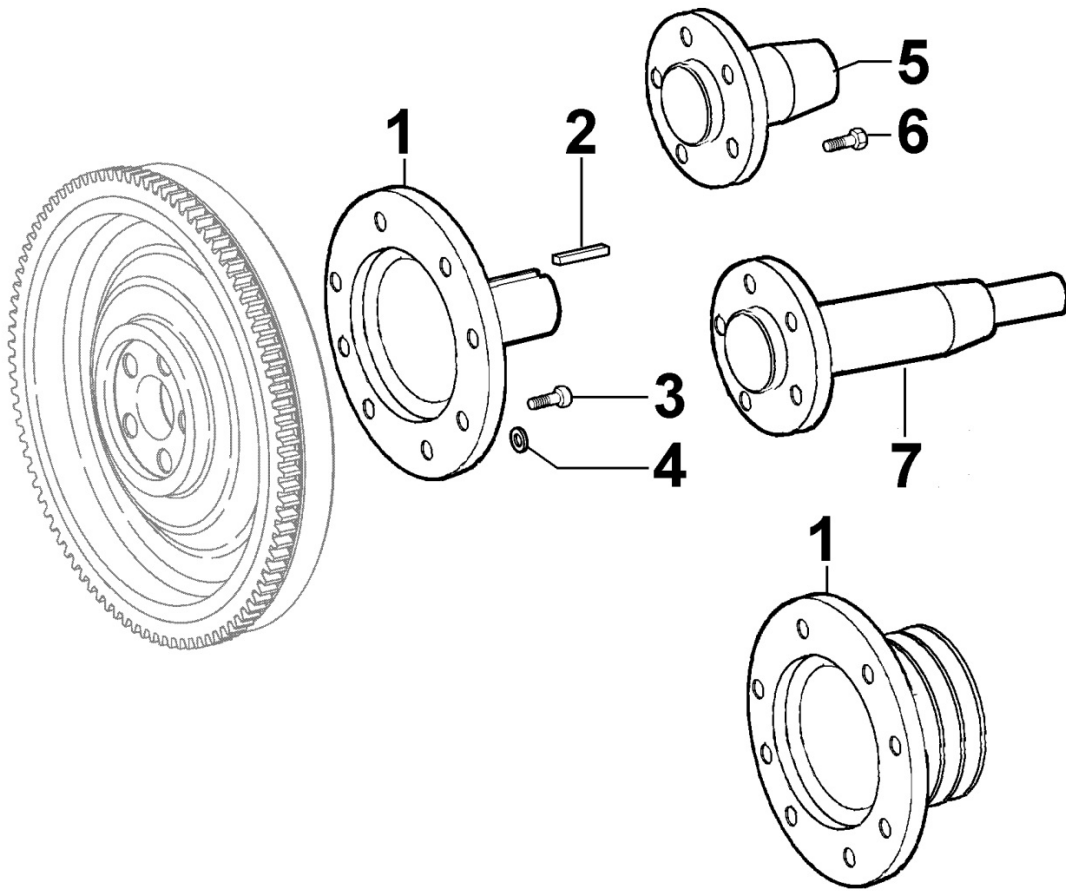

8162320040 - MISCELLANEOUS ON 1st PTO

Pos	Kit	Included In	Code	Description	Qty	Old Code	Tech. Info
1			ED0011111270-S	SHAFT EXTENSION	1		
2			ED0022800500-S	KEY	1		
3			ED0097300440-S	ALLEN SCREW	8