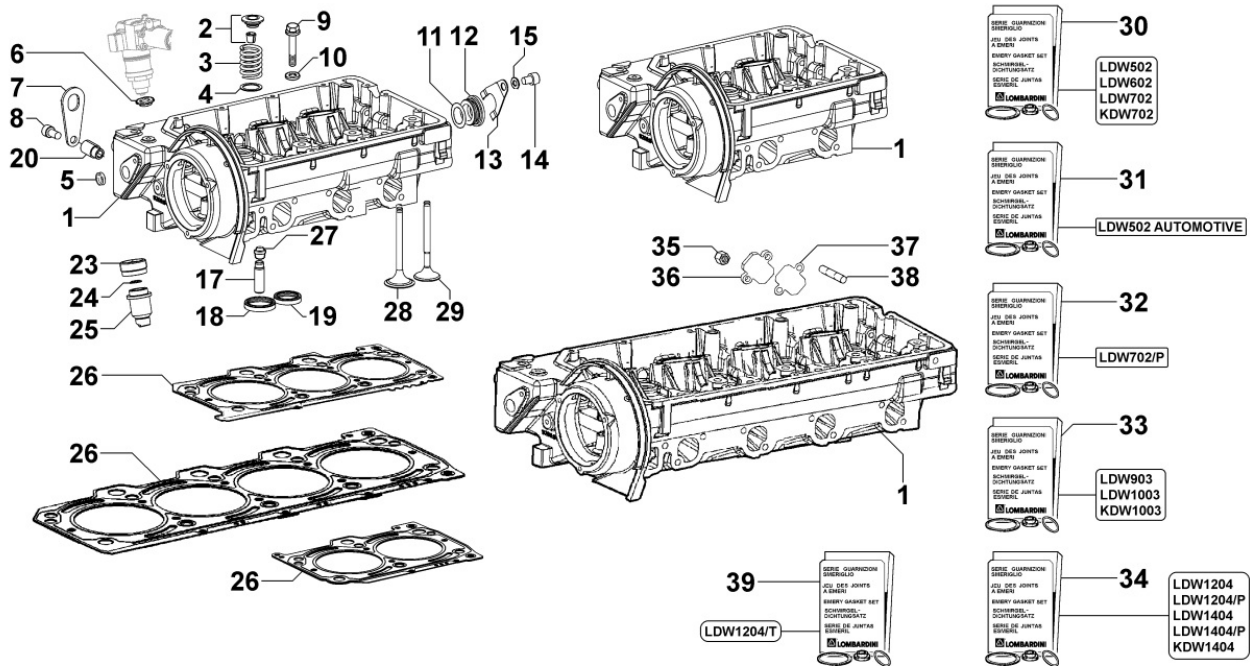

8021320490 - CYLINDER HEAD

Pos	Kit	Included In	Code	Description	Qty	Old Code	Tech. Info
1	(B)		ED0092007070-S	CYLINDER HEAD ASSY	1		
2		(B)		803632...0	4/6/8*		
3		(B)		803632...0	4/6/8*		
4		(B)		803632...0	4/6/8*		
5		(A) (B)	ED0089900470-S	CAP	1		
6			ED0059890070-S	SPARK ARRESTER	2		
7			ED0085459390-S	BRACE	2		
8			ED0017700020-S	BOLT	1		
9			ED0098202220-S	SCREW M10X90	6		
10			ED0076251300-S	WASHER	6		
11		(B)	ED0012000810-S	RING	1		
12				807932...0	1		
13		(B)	ED0055700190-S	SPRING	1		
14		(B)	ED0017701270-S	BOLT	1		
15		(B)	ED0076250100-S	WASHER	1		
17		(A) (B)	ED0048452000-S	GUIDE	4		
18		(A) (B)	ED0080002280-S	VALVE SEAT	2		
19		(A) (B)	ED0080002290-S	VALVE SEAT	2		
23			ED0041300960-S	RING NUT	2		
24			ED0035275170-S	SPACER	6		
25			ED0067250700-S	PREC.CHAMB.	2		
26			ED0047308260-S	GASKET	1		
26			ED0047308270-S	GASKET	1		
26			ED0047308280-S	GASKET	1		
27		(B)		803632...0	4/6/8*		
28		(B)		803632...0	2/3/4*		
29		(B)		803632...0	2/3/4*		
30			ED0082051060-S	SET	1		
31			ED0082051220-S	SERIE ALTA FOCS2/SET D	1		
32			ED0082051260-S	SERIE GUARNIZIONE/GASKET SET	1		
33			ED0082051080-S	HEAD/FUEL SYSTEM GASKET SET	1		
34			ED0082051100-S	GASKET SET	1