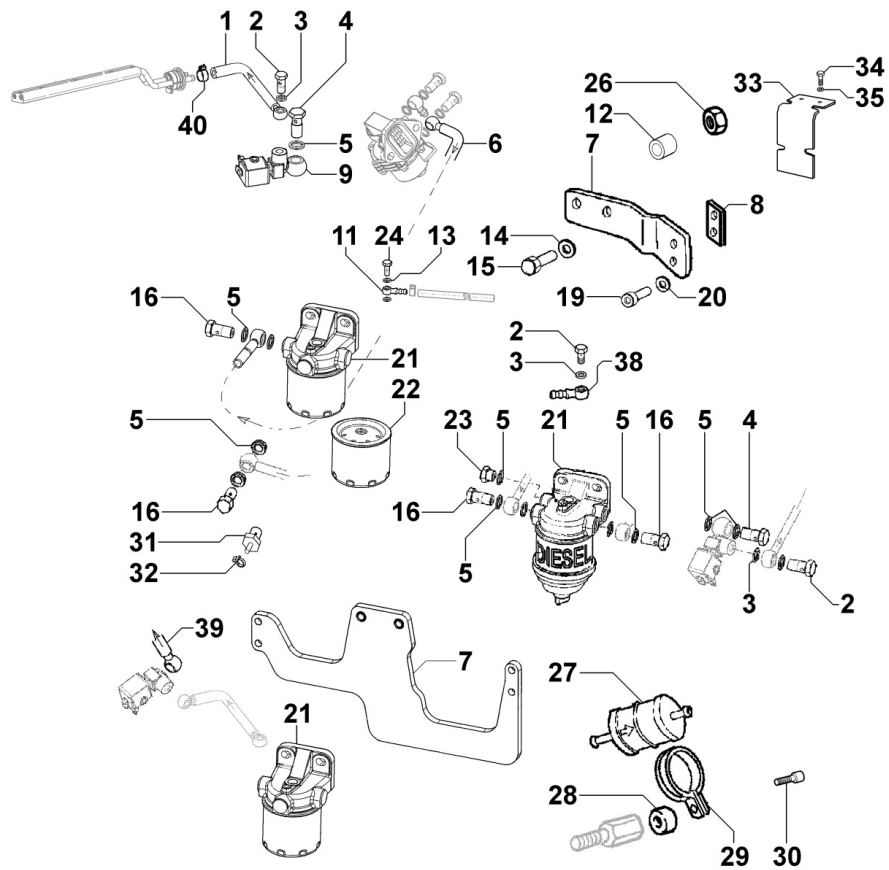

8061320760 - FUEL FILTER

Pos	Kit	Included In	Code	Description	Qty	Old Code	Tech. Info
4			ED0015700450-S	FILLER CAP	1		
5			ED0046700610-S	C.GASKET	6		
7			ED0085453290-S	BRACKET FOR FUEL FILTER	1		
11			ED0072701080-S	UNION	1		
13			ED0046700620-S	GASKET	2		
14			ED0076250190-S	WASHER	2		
15			ED0017800040-S	BOLT	2		
16			ED0019010320-S	UNION BOLT	1		
19			ED0097300240-S	ALLEN SCREW	2		
20			ED0076450060-S	WASHER	2		
21	(A)		ED0037301030-S	FUEL FIL.	1		
22		(A)	ED0021752560-S	FUEL FILTER CARTRIDGE	1		
24			ED0019010330-S	UNION BOLT	1		
31			ED0096800490-S	VALVE	1