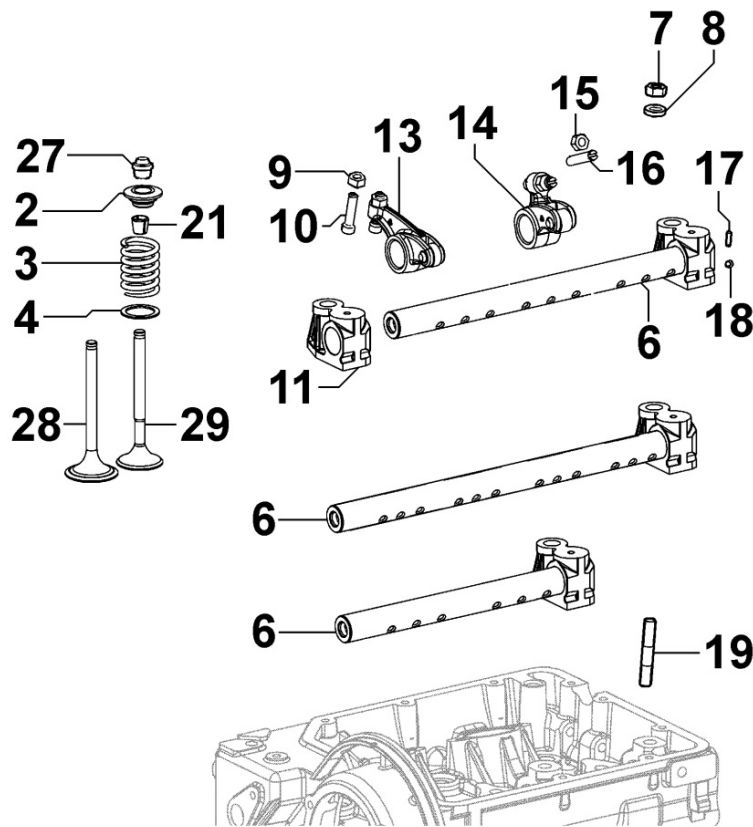

8036320110 - ROCKER ARMS / VALVES

Pos	Kit	Included In	Code	Description	Qty	Old Code	Tech. Info
2	(B)		ED0064100170-S	CAP	4/6/8*		
3			ED0057551370-S	SPRING	4		
4			ED0076251850-S	WASHER	4		
6	(A)		ED0060451100-S	R.A.ASS.Y	1		
6	(E)	(A)	ED0060450850-S	R.ARM SHAFT	1		
7			ED0032400330-S	HEX.NUT	3		
8			ED0076251300-S	WASHER	3		
9		(A) (C)	ED0032400080-S	HEX.NUT	1		
10		(A) (C)	ED0098500880-S	ADJ.SCREW	1		
11		(A)	ED0086151050-S	SUPPORT	3		
13	(C)	(A)	ED0015411930-S	ROCKERARM	4		
14	(D)	(A)	ED0015412200-S	ROCKERARM	2		
15		(A) (D)	ED0032401510-S	HEX.NUT	1		
16		(A) (D)	ED0098501100-S	ADJ.SCREW	1		
17		(A) (E)	ED0084300610-S	TAPER PIN	1		
18		(A) (E)	ED0090001480-S	PLUG	2		
19			ED0068000880-S	STUD	3		
21		(B)	ED0080570030-S	LOCK RING	8		
27			ED0045350150-S	VALVE STEM SEAL d.7	4		
28			ED0096521570-S	INTAKE VALVE	2		
29			ED0096851500-S	EXH.VALVE	2