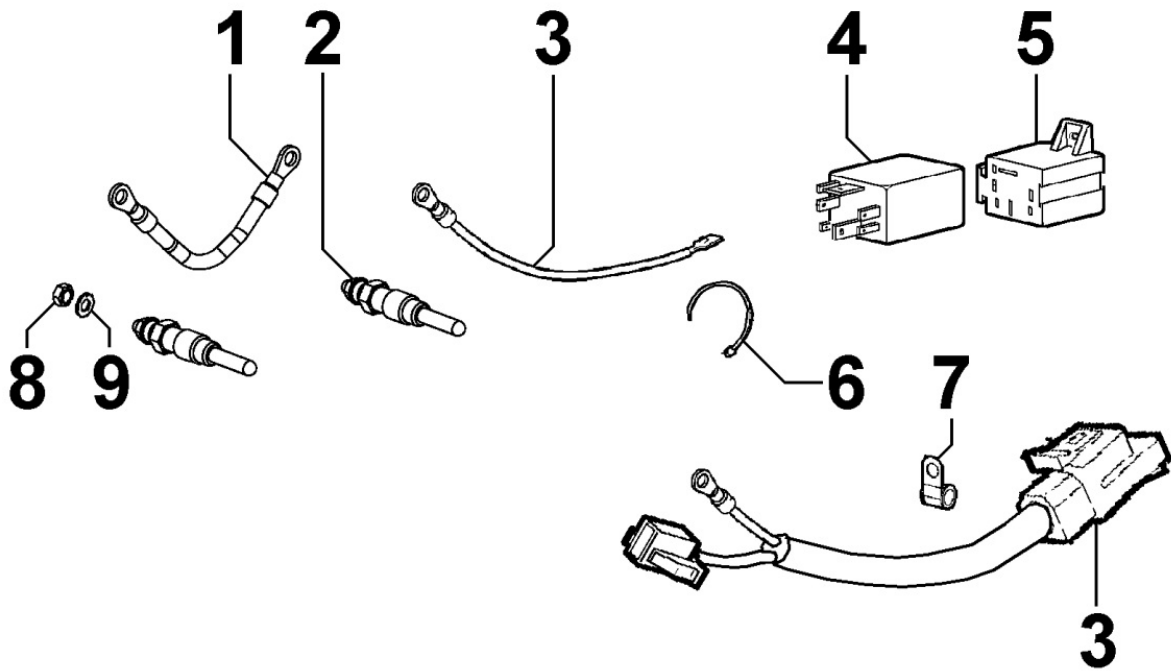

8106320260 - GLOW PLUGS / CONTROL UNIT

Pos	Kit	Included In	Code	Description	Qty	Old Code	Tech. Info
1			ED0021855480-S	CABLE	1		
2			ED0021000890-S	GLOW PLUG	2	ED0021000980-S	
3			ED0021858670-S	CABLE	1		
4			ED0021931340-S	ELECTR. DEVICE	1		
5			ED0058301610-S	CONNECTOR	1