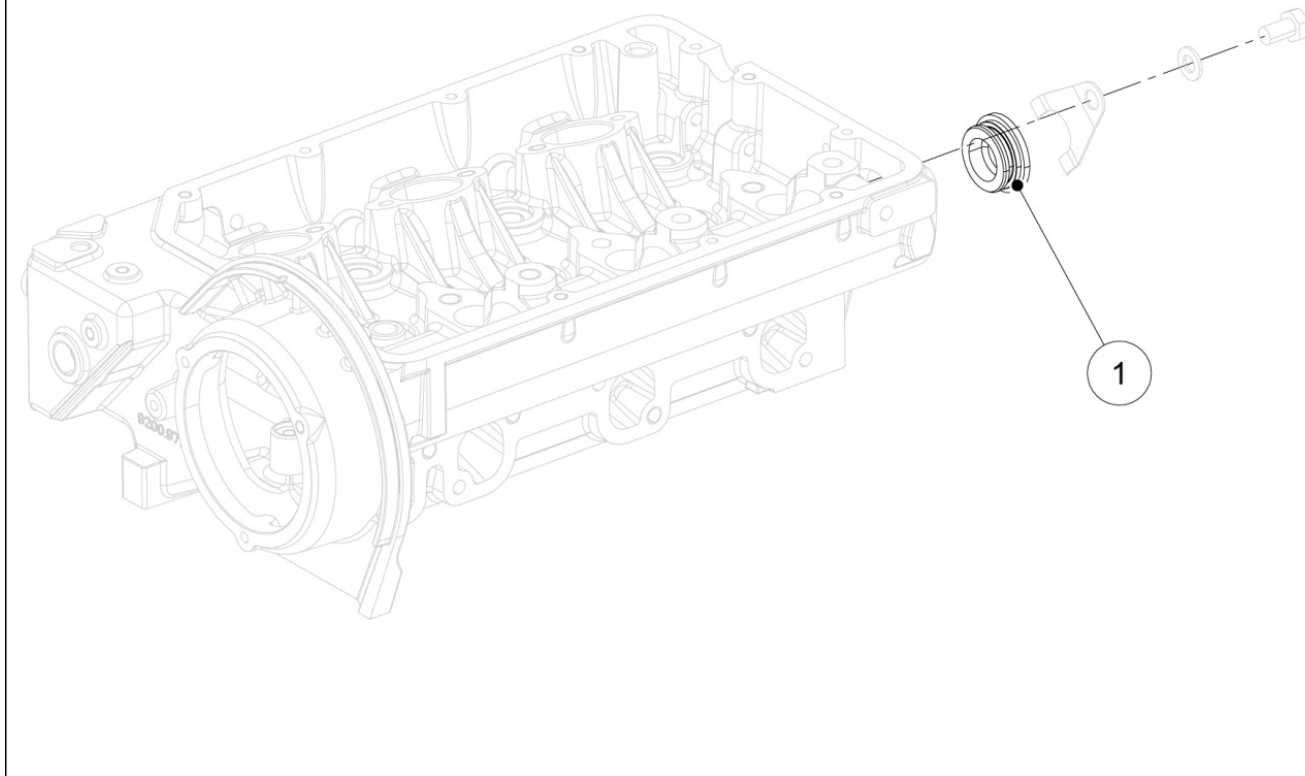

8079320040 - FITTING FOR CAB HEATING

TAB. | 079

Pos	Kit	Included In	Code	Description	Qty	Old Code	Tech. Info
12			ED0090650070-S	CAP	1