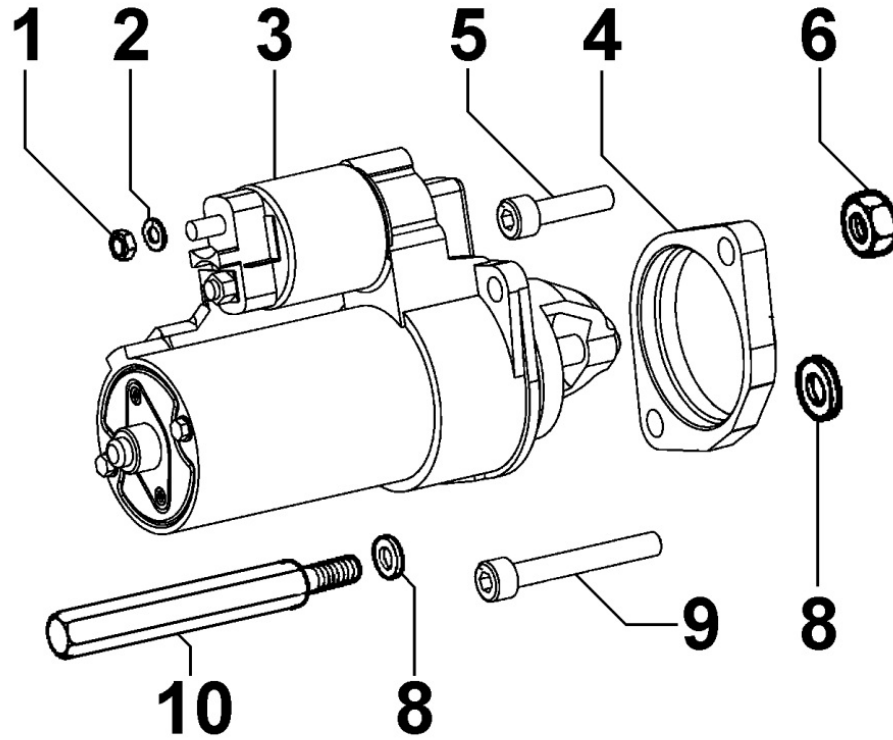

8101320070 - STARTING MOTOR

Pos	Kit	Included In	Code	Description	Qty	Old Code	Tech. Info
1			ED0032400200-S	NUT	1		
2			ED0075650070-S	SP.WASHER	1		
3			ED0058402240-S	STA.MOTOR	1		
4			ED0038100240-S	FLANGE	1		
5			ED0097300460-S	ALLEN SCREW	2