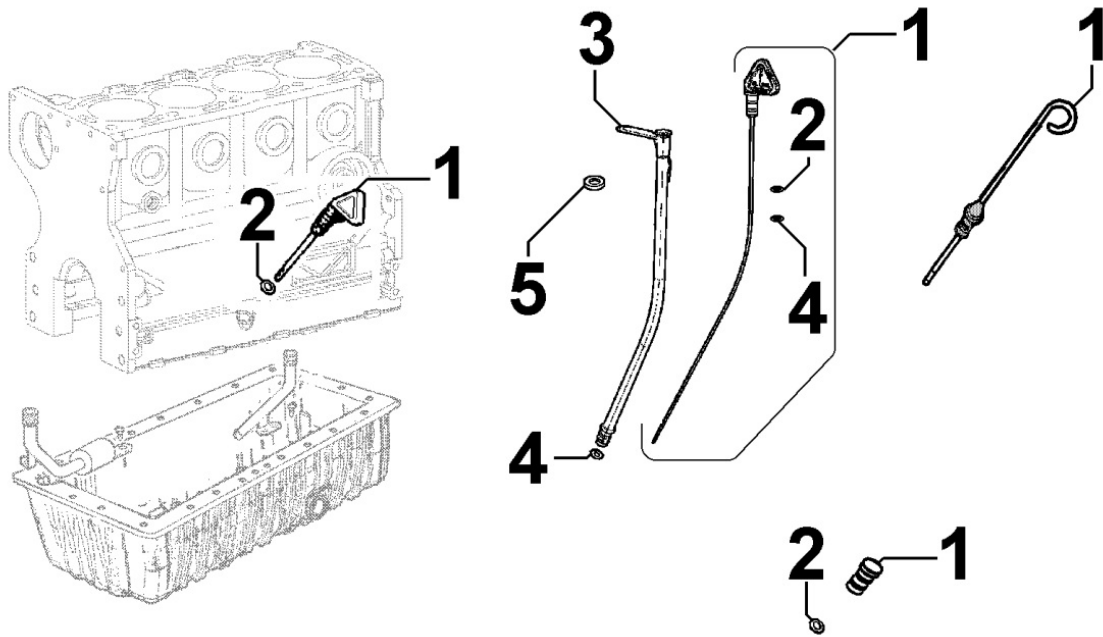

8043320270 - OIL DIPSTICK

Pos	Kit	Included In	Code	Description	Qty	Old Code	Tech. Info
1	(A)		ED0014004560-S	DIPSTICK	1		
2		(A)	ED0012003250-S	O RING	3