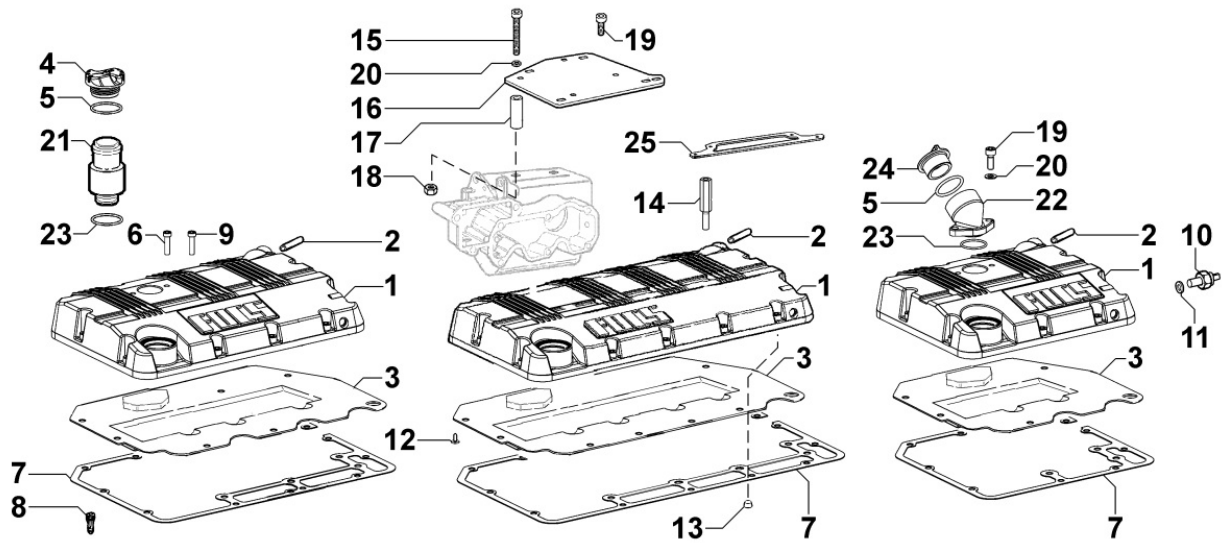

8022320480 - HEAD COVER

Pos	Kit	Included In	Code	Description	Qty	Old Code	Tech. Info
1			ED0021257400-S	VALVE COVER (KOHLER)	1		
3		(A)	ED0050662200-S	PANEL	1		
4			ED0090320930-S	FILLERPL.	1		
5			ED0012000820-S	O RING	1		
6			ED0097304160-S	SCREW	10		
7			ED0044001030-S	GASKET	1		
8			ED0053651220-S	HOSE	1		
10				810232...0			
11				810232...0			
12		(A)	ED0074810540-S	RIVETTO/RIVET N 10	7		
13		(A)	ED0090801330-S	CAP	1