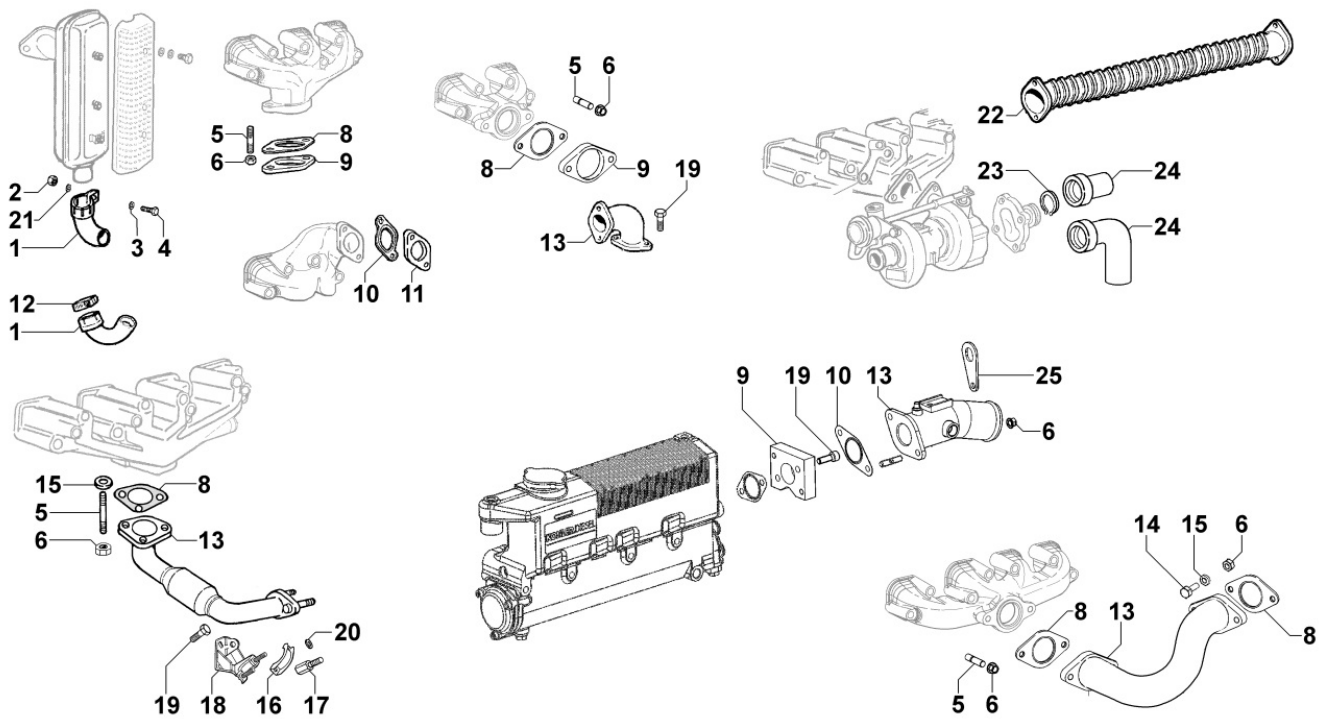

8087320320 - EXHAUST GAS ACCESSORIES

Pos	Kit	Included In	Code	Description	Qty	Old Code	Tech. Info
5			ED0067801710-S	STUD	2		
6			ED0032401630-S	HEX.NUT M8	2		
8			ED0045011180-S	GASKET	1		
9			ED0038150130-S	FLANGE	1		
9			ED0038250200-S	FLANGE	1		
10			ED0044200760-S	GASKET	1