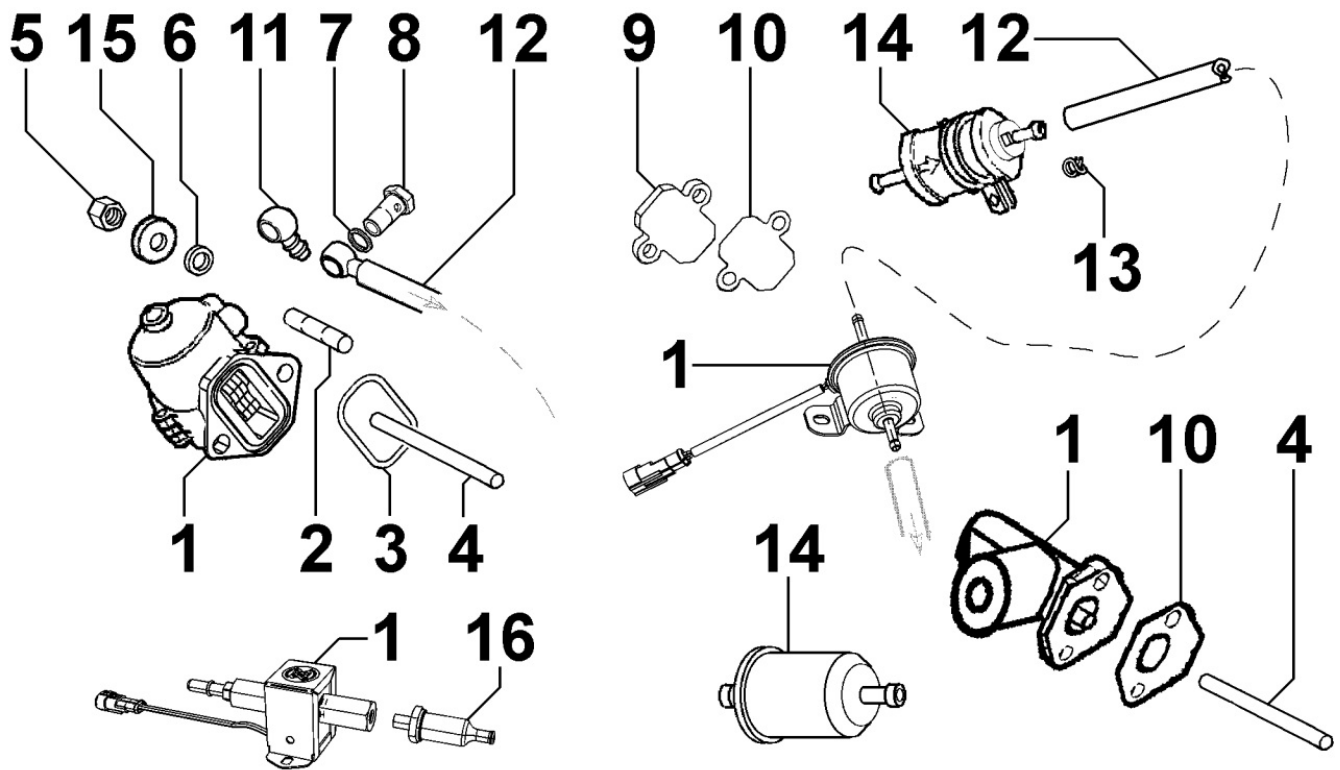

8062320390 - FUEL FEED PUMP

Pos	Kit	Included In	Code	Description	Qty	Old Code	Tech. Info
1			ED0065851510-S	FUEL FEEDING PUMP	1		
2			ED0067800080-S	STUD	2		
3			ED0012000870-S	O RING	1		
4			ED0072007210-S	DRIVE ROD	1		
5			ED0032401640-S	HEX.NUT	2		
6			ED0075550290-S	WASHER	2		
7			ED0046700590-S	COPPER GASKET 10,2X14X1,5	4		
8			ED0019011930-S	BOLT	2