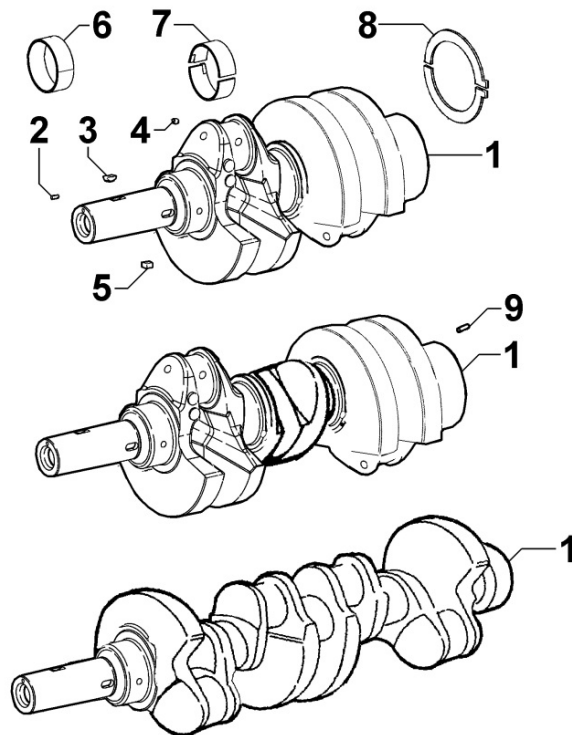

8010320100 - CRANKSHAFT

Pos	Kit	Included In	Code	Description	Qty	Old Code	Tech. Info
1	(A)		ED0010511040-S	CRANKSHAFT	1		
2		(A)	ED0084300040-S	PIN	1		
3		(A)	ED0022801190-S	KEY	1		
4		(A)	ED0090801320-S	CAP	2		
5		(A)	ED0022801490-S	KEY	1		
6		(A)		802032...0	2/3/4/5		
7		(A)		801132...0	2/3/4		
8		(A)		802032...0	2