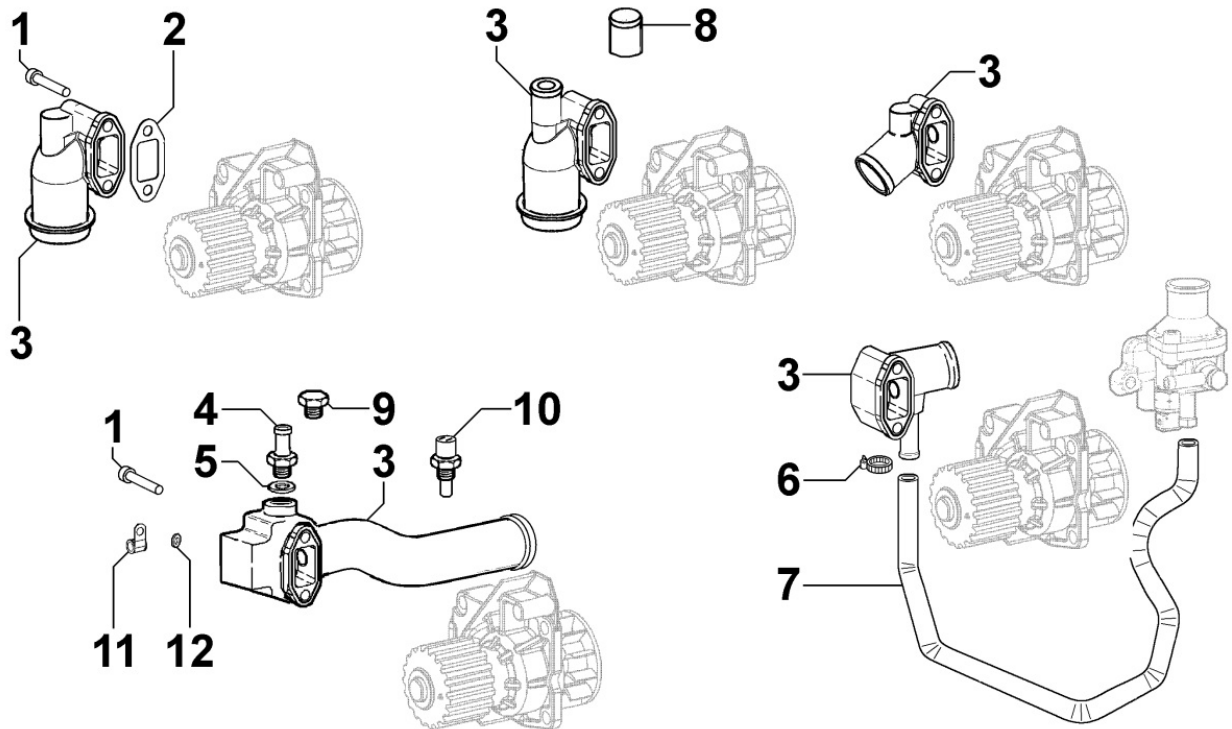

8075320010 - WATER INLET FLANGE

Pos	Kit	Included In	Code	Description	Qty	Old Code	Tech. Info
1			ED0097300160-S	ALLEN SCREW	2		
2			ED0045011580-S	GASKET	1		
3			ED0038660460-S	FLANGE	1