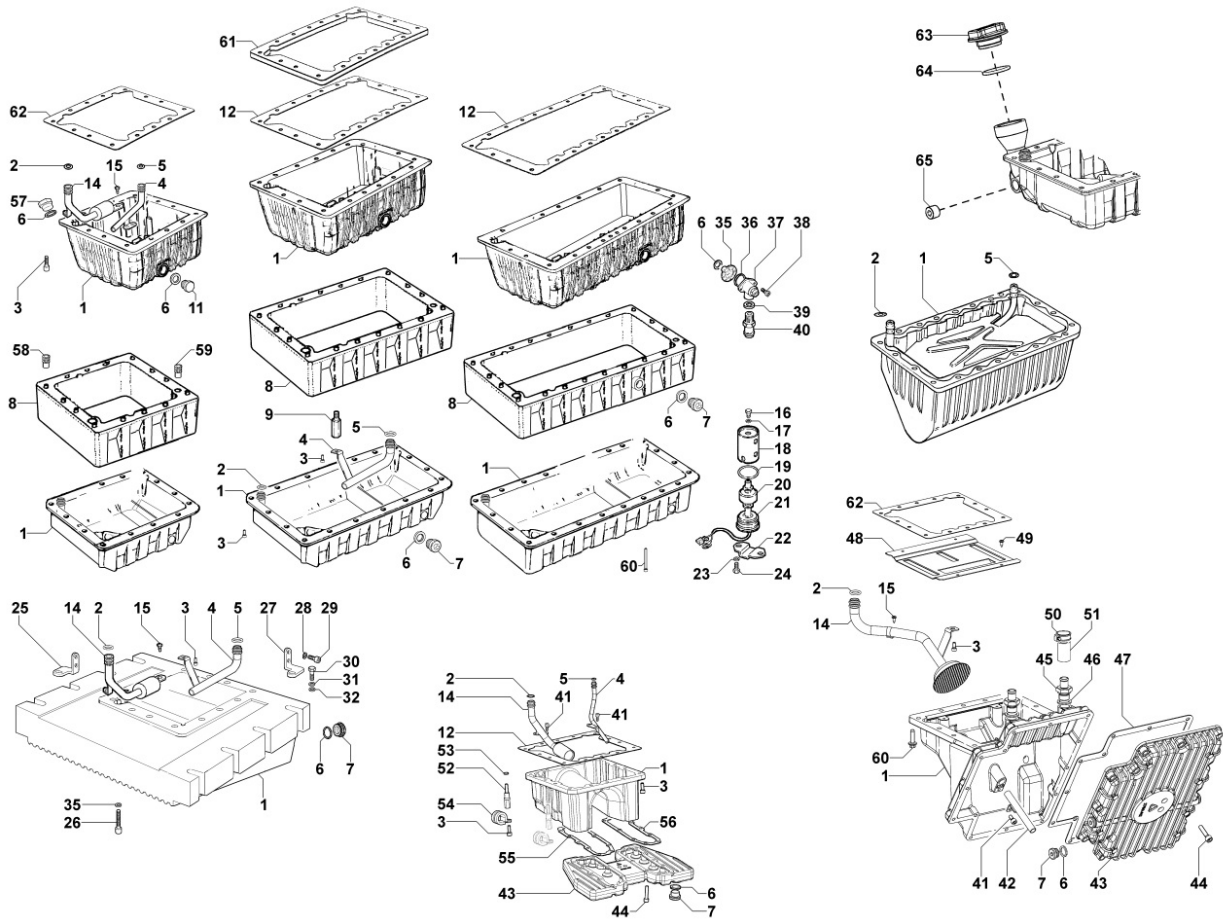

8041320330 - OIL PAN

Pos	Kit	Included In	Code	Description	Qty	Old Code	Tech. Info
1			ED0066455720-S	OIL PAN	1		
2			ED0012000300-S	O RING	1		
3			ED0017601300-S	BOLT	15		
4			ED0094852730-S	TUBO OLIO/OIL TUBE D	1		
5			ED0012002740-S	O RING	1		
6		(A)	ED0046700880-S	GASKET	2		
11		(A)	ED0090400350-S	CAP	2		
12			ED0044311300-S	GASKET	1