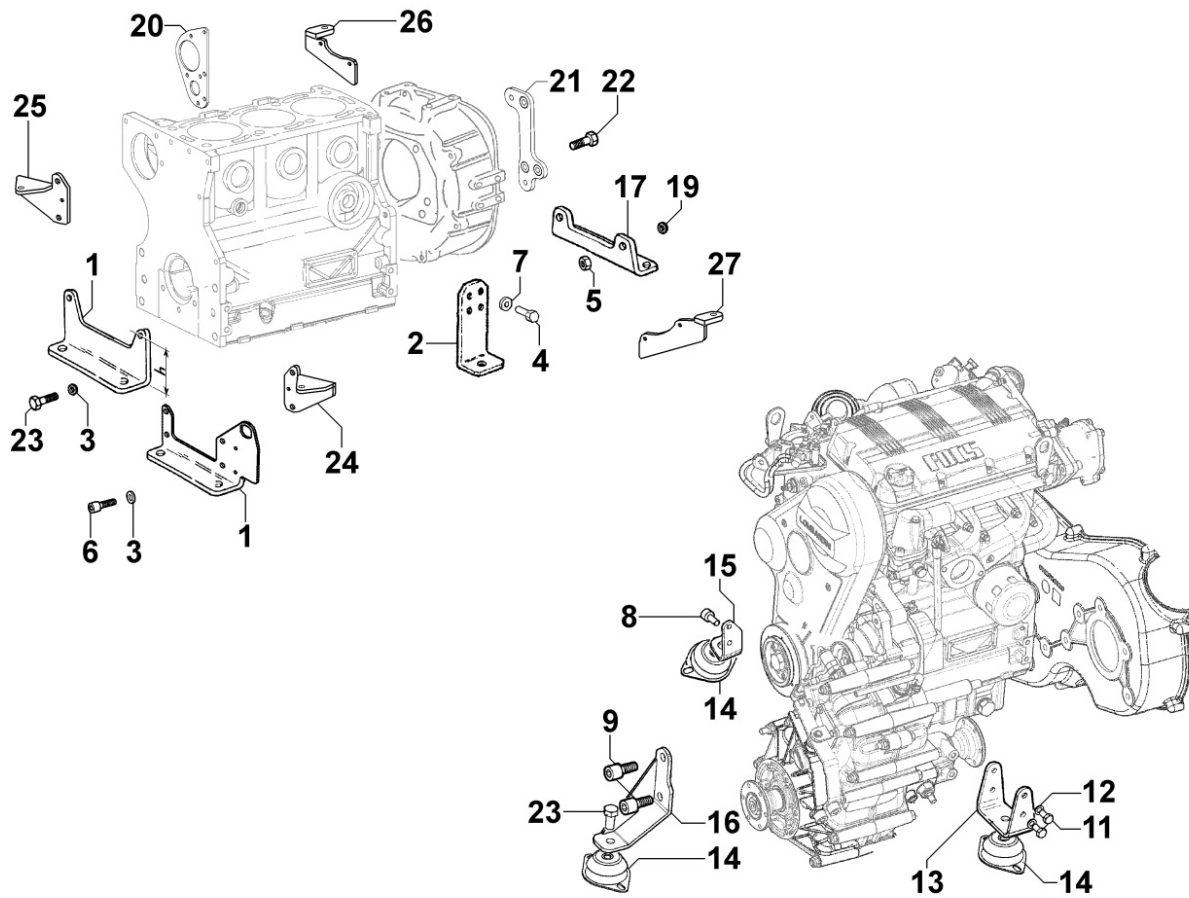

8025320150 - ENGINE MOUNTS

Pos	Kit	Included In	Code	Description	Qty	Old Code	Tech. Info
1			ED0064291600-S	ENGINE MOUNT	1		
3			ED0076450070-S	WASHER	2		
17			ED0064292500-S	ENGINE MOUNT	1		
19			ED0076450060-S	WASHER	2		
23			ED0017900880-S	SCREW	2