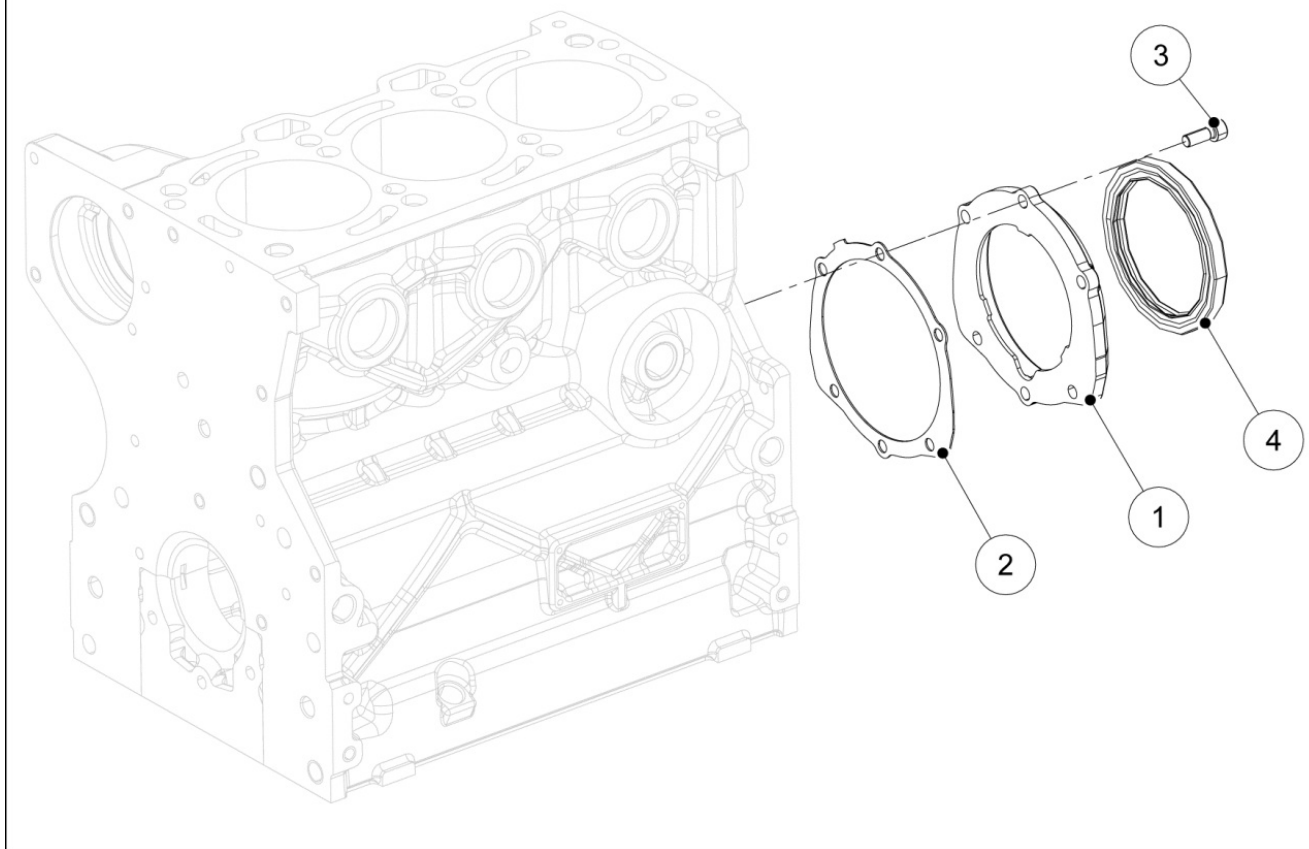

8023320030 - FLYWHEEL SIDE SUPPORT

TAB. | 023

Pos	Kit	Included In	Code	Description	Qty	Old Code	Tech. Info
1	(A)		ED0037900780-S	FLANGE	1		
2			ED0045011560-S	GASKET	1		
3			ED0097300100-S	SCREW	6		
4		(A)	ED0012133470-S	SEAL RING	1