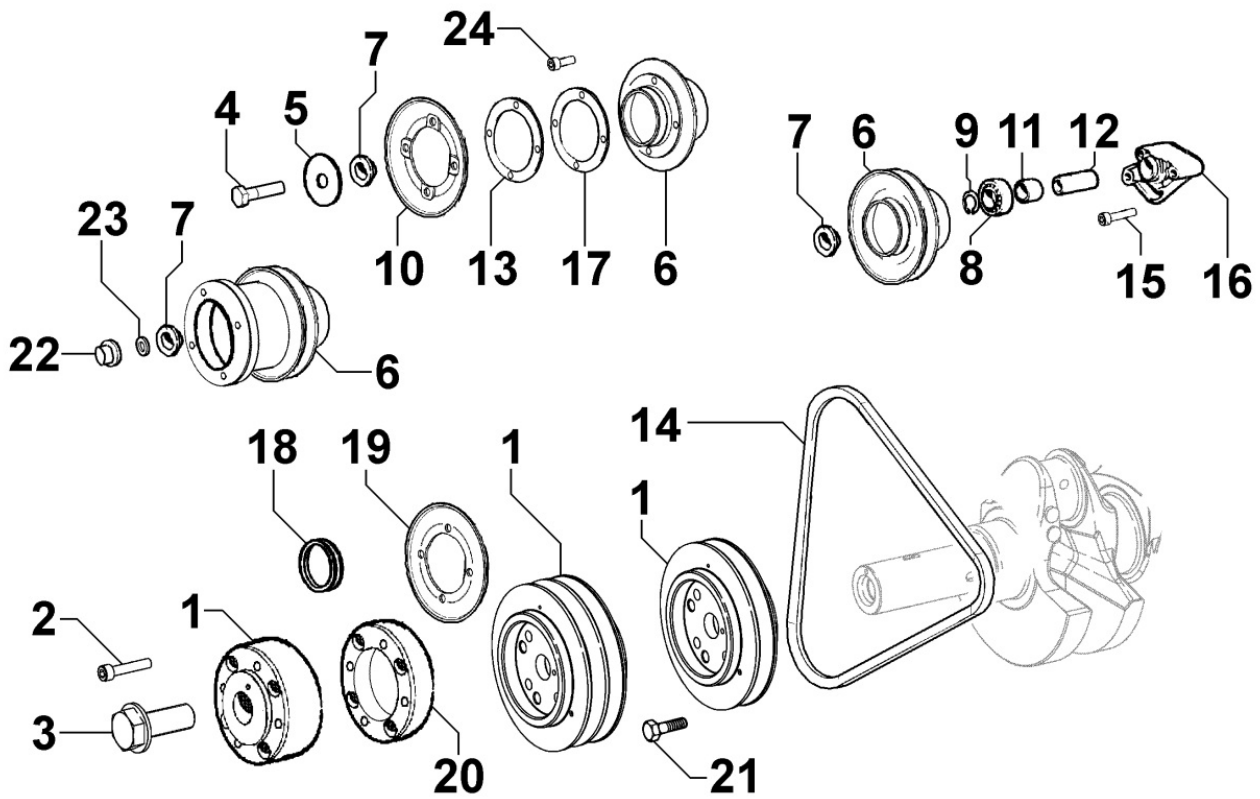

8014320350 - PULLEYS / BELT

Pos	Kit	Included In	Code	Description	Qty	Old Code	Tech. Info
1			ED0070511430-S	PULLEY	1		
2			ED0097320160-S	CAPSCREW	4		
3			ED0098653190-S	SCREW	1		
4			ED0017700220-S	BOLT	1		
5			ED0075150060-S	WASHER	1		
6	(A)		ED0070511650-S	PULLEY	1		
7			ED0075900070-S	WASHER	1		
8		(A)	ED0030020320-S	BEARING	2		
9		(A)	ED0012400390-S	SNAP RING	2		
11		(A)	ED0034660460-S	SPACER	1		
12		(A)	ED0062050280-S	PIN	1		
14			ED0024403200-S	VEEBELT mm835	1		
15			ED0097300310-S	ALLEN SCREW	3		
16			ED0088500530-S	SUPPORT	1	ED0088500310-S