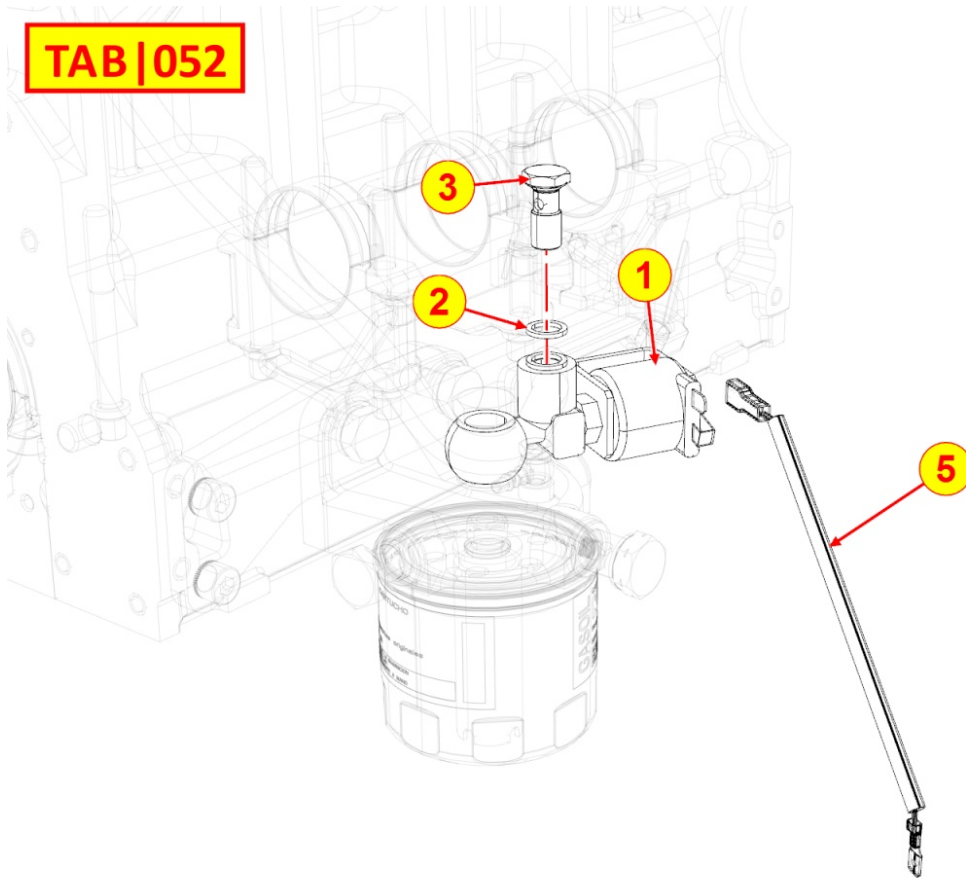

8052320080 - ELECTROVALVE

Pos	Kit	Included In	Code	Description	Qty	Old Code	Tech. Info
1			ED0035871190-S	SOLENOID VALVE	1		
2			ED0046700590-S	COPPER WASHER D14/10.2 1.	2		
3			ED0019011930-S	UNION BOLT	1		
4			ED0024710060-S	CABLE TIE	1		
5			ED0021858780-S	CABLE	1