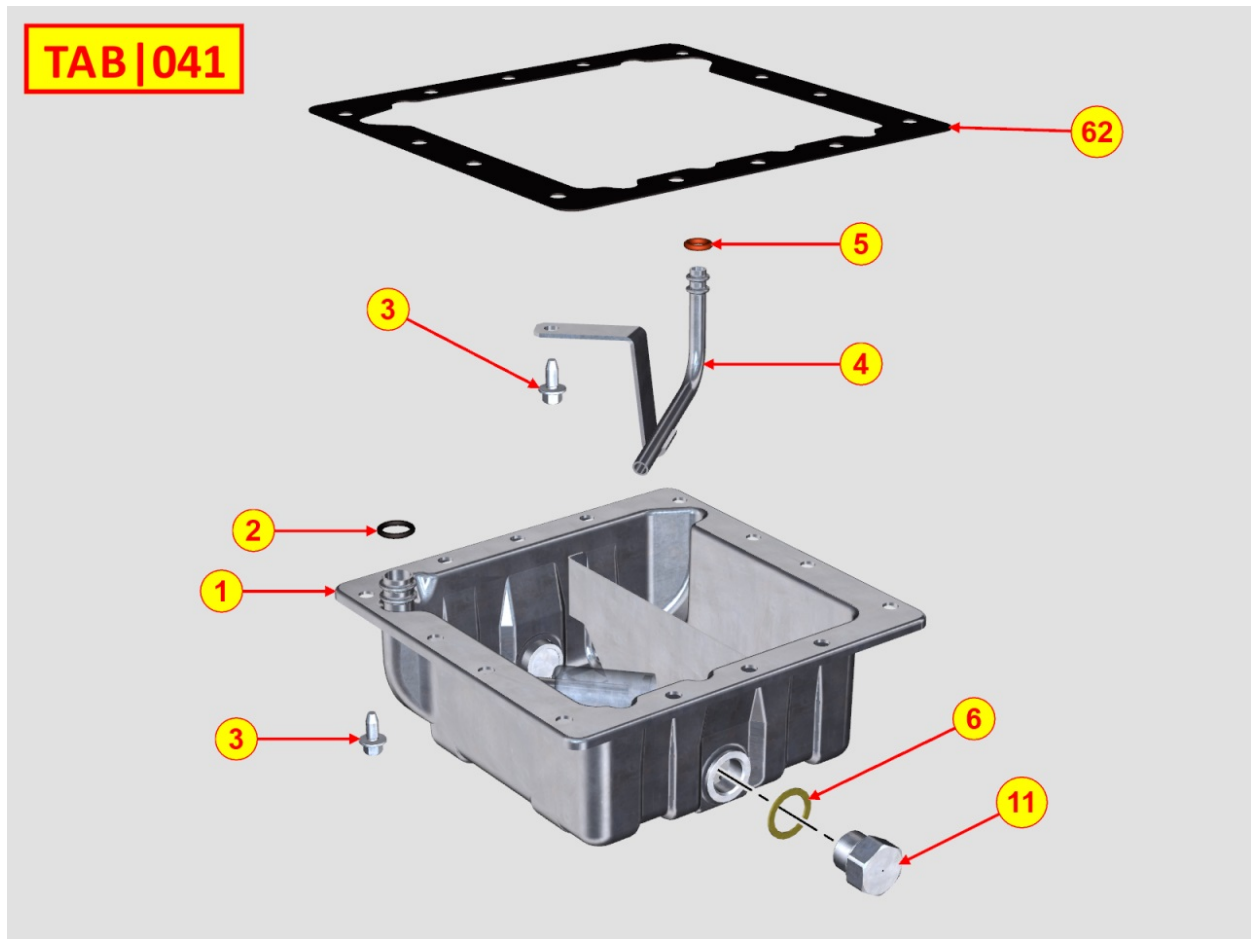

8041320040 - OIL PAN

Pos	Kit	Included In	Code	Description	Qty	Old Code	Tech. Info
1			ED0066455720-S	COMPLETE OIL SUMP FOCS/2	1		
2			ED0012000300-S	O-RING	1		
3			ED0017601300-S	BOLT	15		
4			ED0094851860-S	TUBO OLIO/OIL TUBE S C	1		
5			ED0012002740-S	O-RING	1		⚠
6		(A)	ED0046700880-S	CUPPER WASHER 18X24X1	2		⚠
11		(A)	ED0090400350-S	CAP	2		
62			ED0044311300-S	GASKET	1