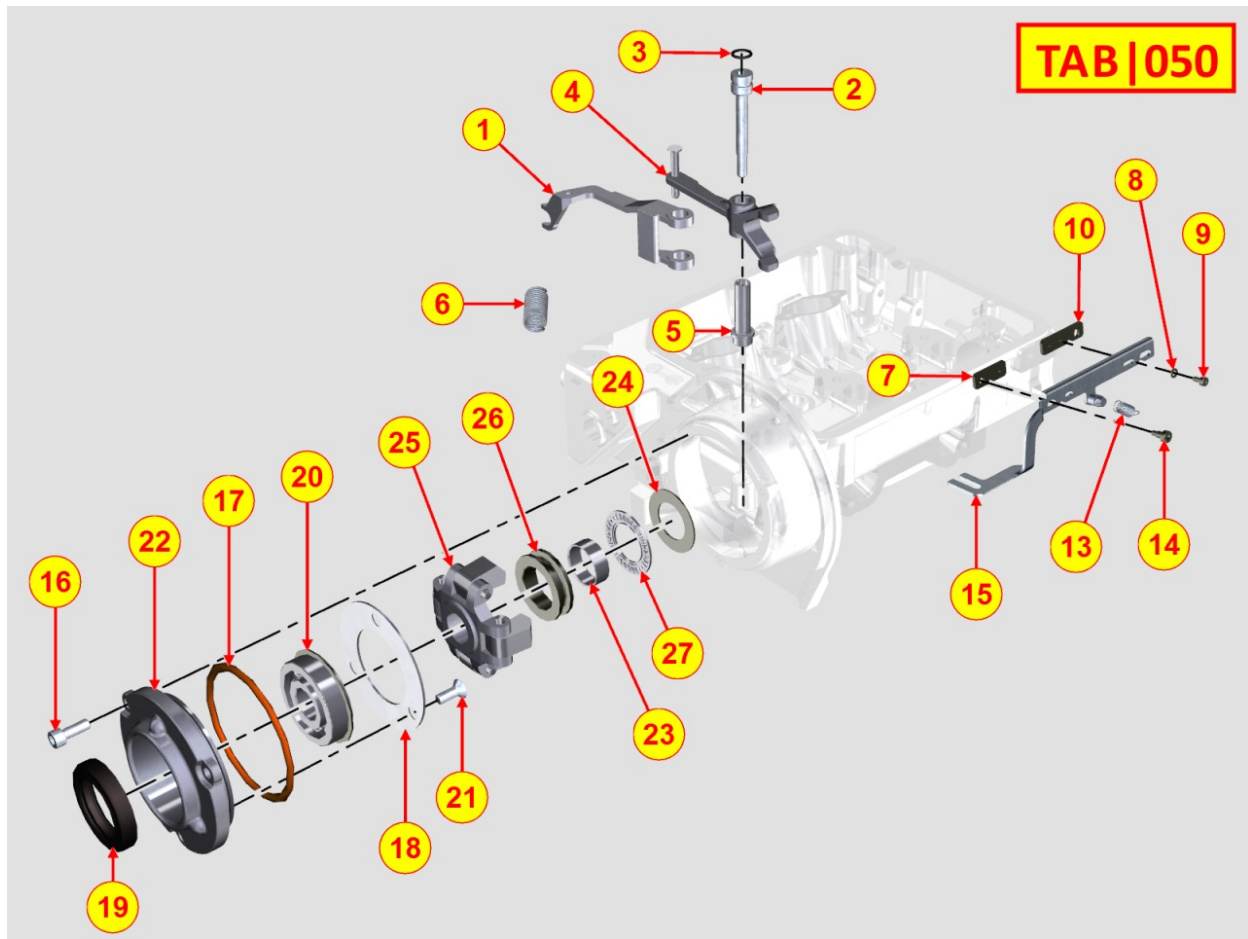

8050320520 - SPEED GOVERNOR

Pos	Kit	Included In	Code	Description	Qty	Old Code	Tech. Info
1	B		ED0048963600-S	ASSEMBLY	1		▲
2		(B)	ED0061101010-S	PIN	1		▲
3		(B)	ED0012000370-S	O-RING	1		
4		(B)		POS. 1	1		
5		(B)	ED0019540200-S	BUSHING	1		▲
6			ED0056551850-S	SPRING	1		▲
7		(D) (E)	ED0063200710-S	PLATE	1		▲
8		(D)	ED0076260370-S	WASHER	2/4/6		
9		(D)	ED0097320960-S	ALLEN SCREW	2		
10		(D) (E)	KDISC.		1	ED0063200730-S	
13			ED0056552570-S	SPRING	1		▲
14			ED0098652020-S	SPECIAL SCREW FOR PUMP RACK	2		
15	E		ED0013801030-S	ROD	1		▲
16			ED0097300100-S	ALLEN SCREW	3		
17		(A)	ED0012020370-S	O-RING	1		
18		(A)	ED0062751660-S	PLATE	1		
19		(A)	ED0012133030-S	SEAL RING	1		
20		(A)	ED0030010660-S	BEARING	1		
21			ED0098001620-S	FLARING SCREW	3		
22	A		ED0026902940-S	COVER	1		
23		(C)	ED0015850850-S	BUSHING	1		
24			ED0073520630-S	THRUST WASHER	1		
25			ED0088050480-S	SUPPORT	1		
26	C		ED0054012500-S	SLEEVE	1		
27			ED0031101650-S	BEARING	1