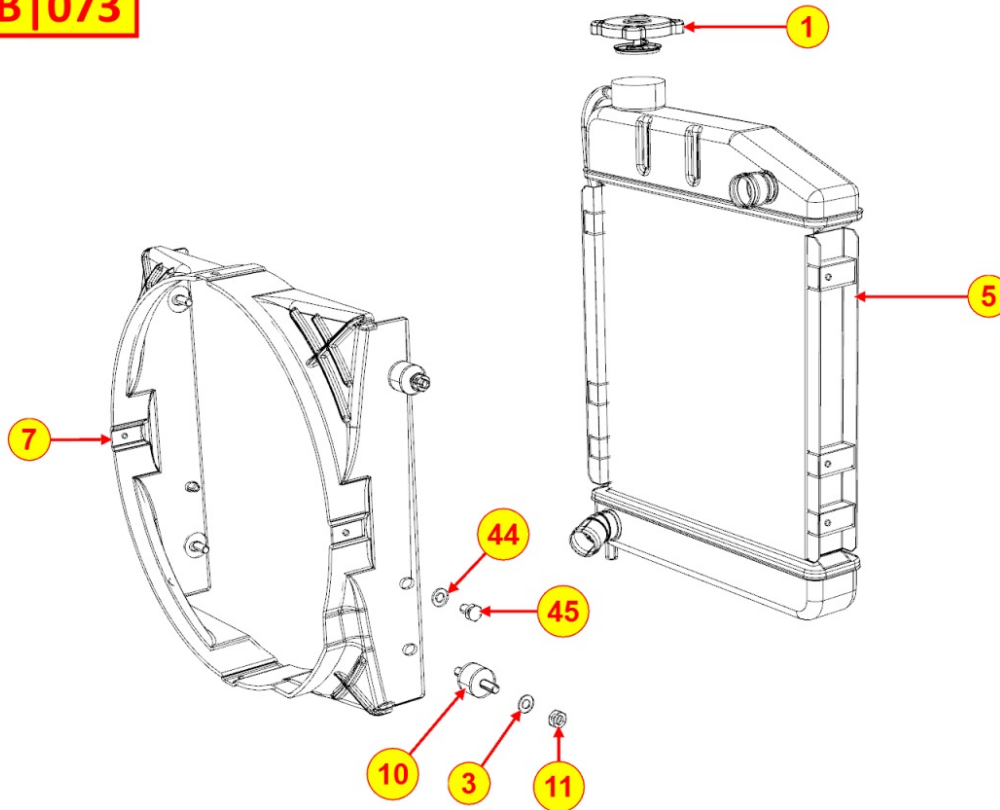

8073320100 - COOLANT RADIATOR

TAB | 073

Pos	Kit	Included In	Code	Description	Qty	Old Code	Tech. Info
1		(A)	ED0090001840-S	CAP	1		
3			ED0076250070-S	WASHER	4		
5	D		ED0073503850-S	COMPL.ALLUMINIUM SING.CIRC. H2O RADIATOR	1	ED0073502600-S	⚠
5	A	(D)	ED0073503500-S	RADIAT. 259 FRIGAIR	1		
7		(D)	ED0025694670-S	SHROUD	1		
10		(D)	ED0086361120-S	SILENT BLOCK	4		
11			ED0032400080-S	NUT	4		
44		(D)	ED0076250080-S	WASHER	1		
45		(D)	ED0017600010-S	BOLT	1		⚠