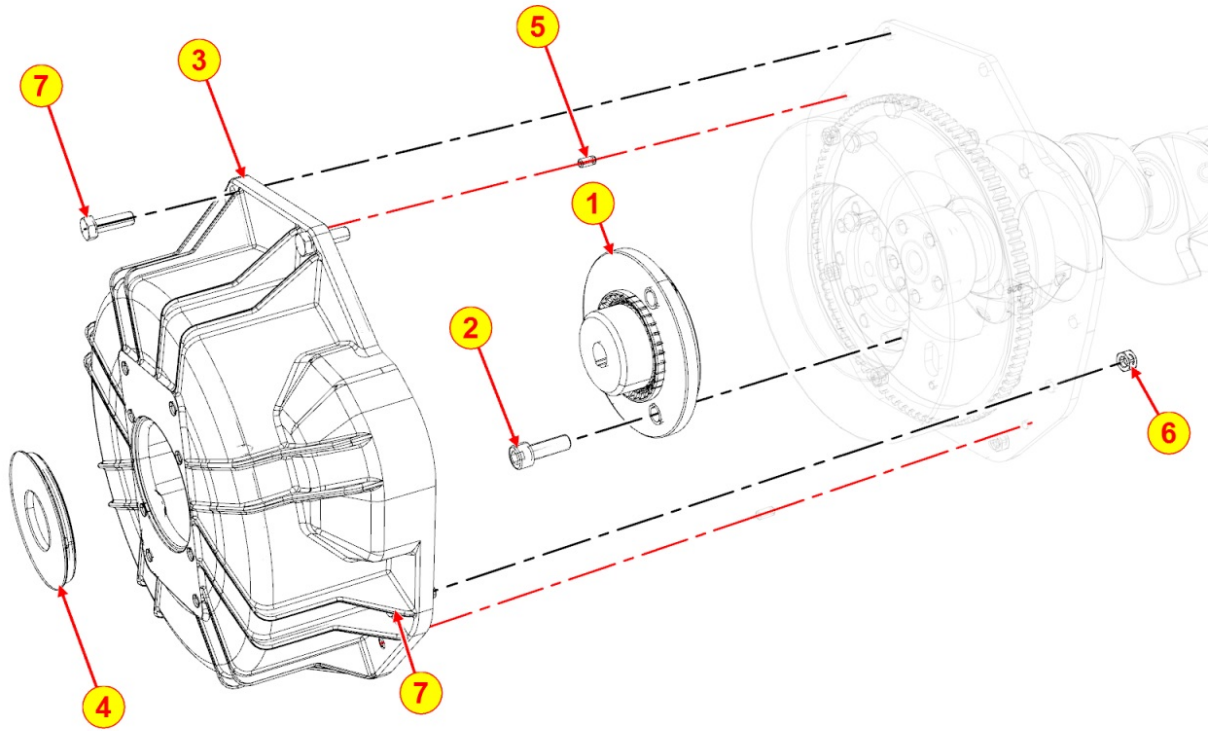

8130320940 - 1st PTO

TAB | 130

Pos	Kit	Included In	Code	Description	Qty	Old Code	Tech. Info
1			ED0042512180-S	COUPLING	1		
2			ED0097300450-S	ALLEN SCREW	3		
3			ED0088363110-S	SUPPORT	1		
4			ED0013012950-S	RING	1		
5			ED0084000200-S	PIN	2		
6			ED0032400180-S	NUT	3		
7			ED0017700060-S	BOLT	7