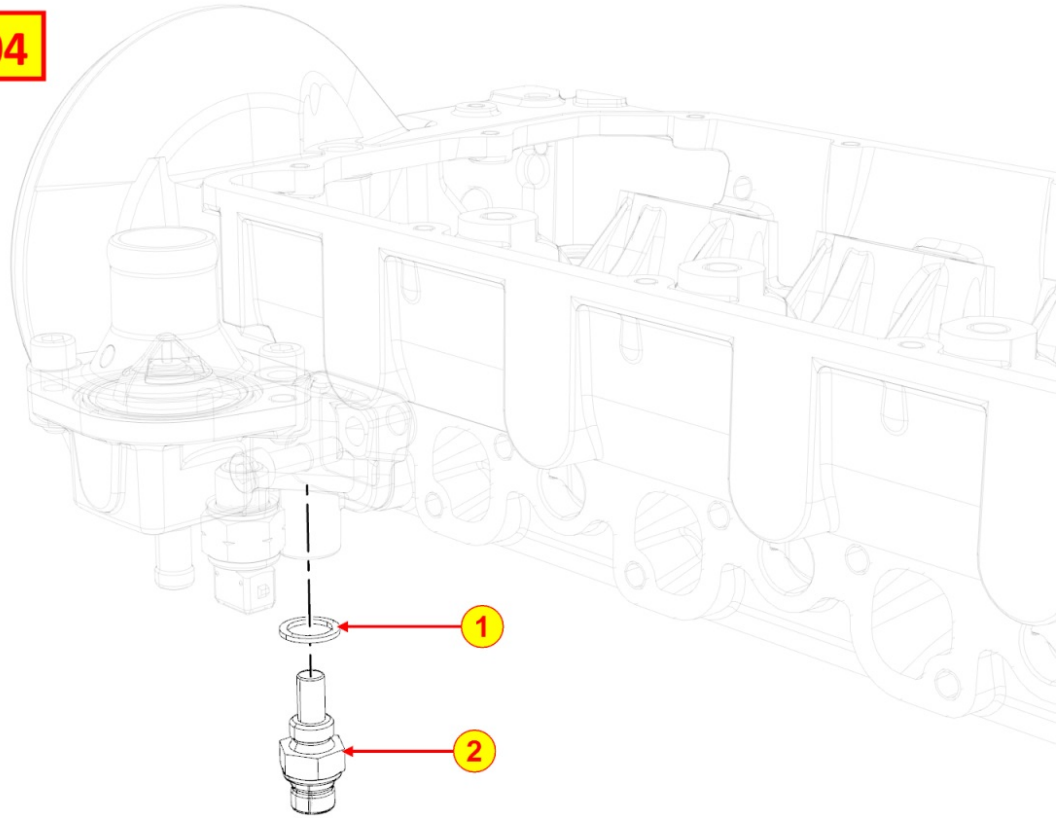

8104320030 - TEMPERATURE SENSORS

TAB | 104

Pos	Kit	Included In	Code	Description	Qty	Old Code	Tech. Info
1			ED0046700610-S	COPPER WASHER D19/14.2 1.5 THK	1		
2			ED0091950780-S	TEMPERATURE SENSOR	1