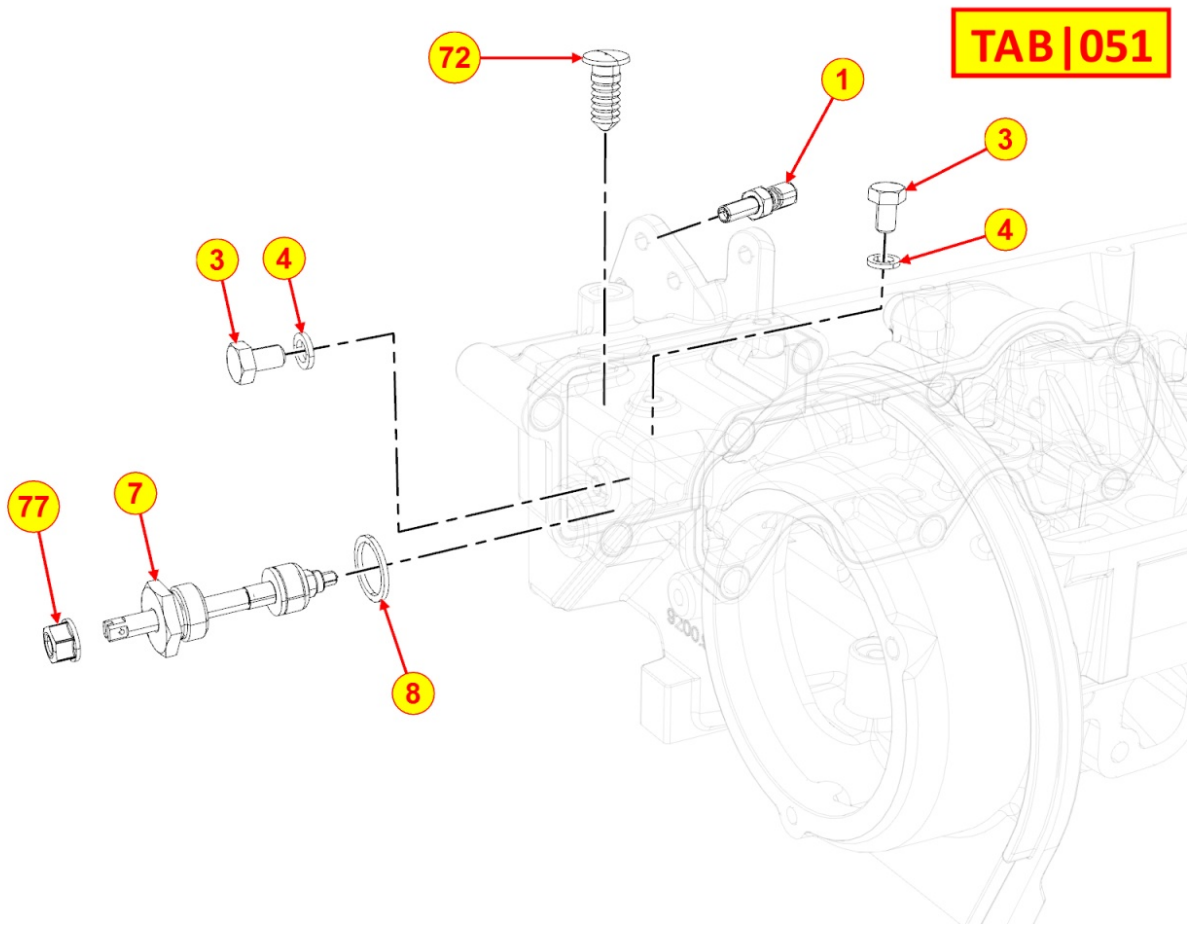

8051320170 - CONTROLS

Pos	Kit	Included In	Code	Description	Qty	Old Code	Tech. Info
1			ED0091801910-S	CABLE END	1		
3			ED0017600010-S	BOLT	2		⚠
4			ED0046700620-S	COPPER WASHER D10/6.2 1.5 THK	1		⚠
7			ED0085760770-S	CHOKE	1		
8			ED0044800460-S	GASKET	1		
10			ED0032400080-S	NUT	1		
72			ED0090001350-S	CAP	1		
77			ED0032401530-S	NUT	1		⚠