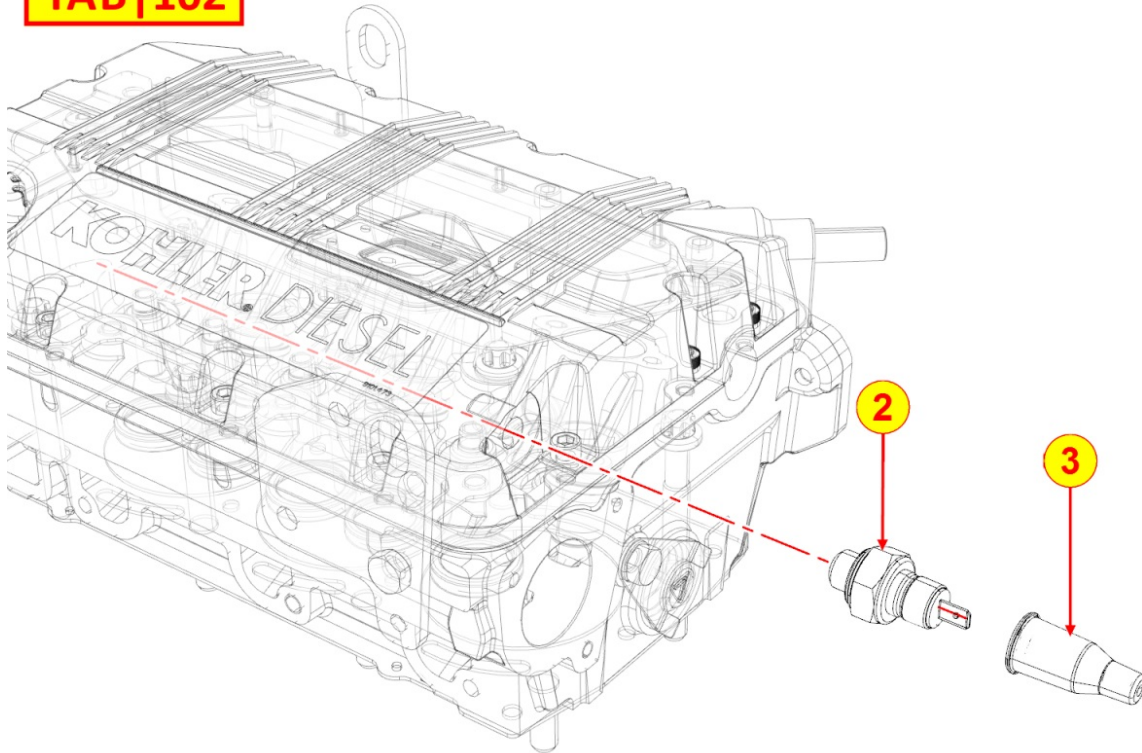

8102320020 - OIL PRESSURE SWITCH

TAB | 102

Pos	Kit	Included In	Code	Description	Qty	Old Code	Tech. Info
1			ED0046700600-S	COPPER WASHER	1		
2			ED0067450930-S	PRESSURE SWITCH	1		
3			ED0064910130-S	GROMMET	1