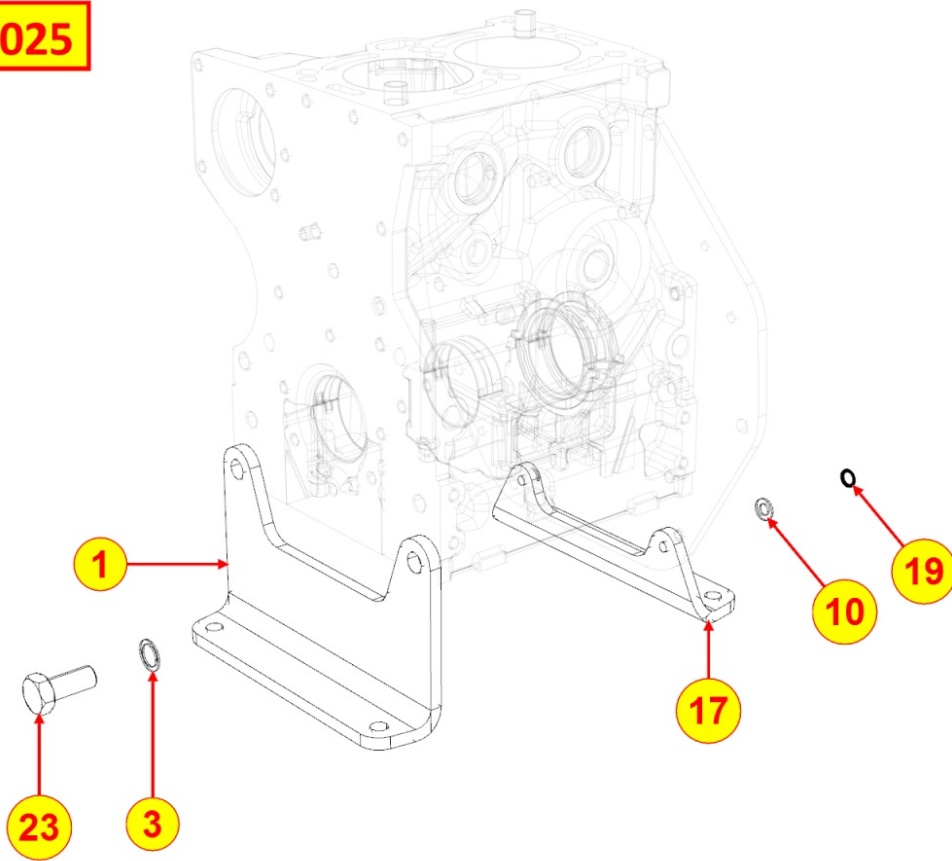

8025320110 - ENGINE MOUNTS

TAB | 025

Pos	Kit	Included In	Code	Description	Qty	Old Code	Tech. Info
1			ED0064291600-S	ENGINE MOUNT	1		
3			ED0076450070-S	WASHER	2		
10			ED0076250100-S	WASHER	2		
17			ED0064292500-S	ENGINE MOUNT	1		
19			ED0076450060-S	WASHER	2		
23			ED0017900880-S	BOLT	2