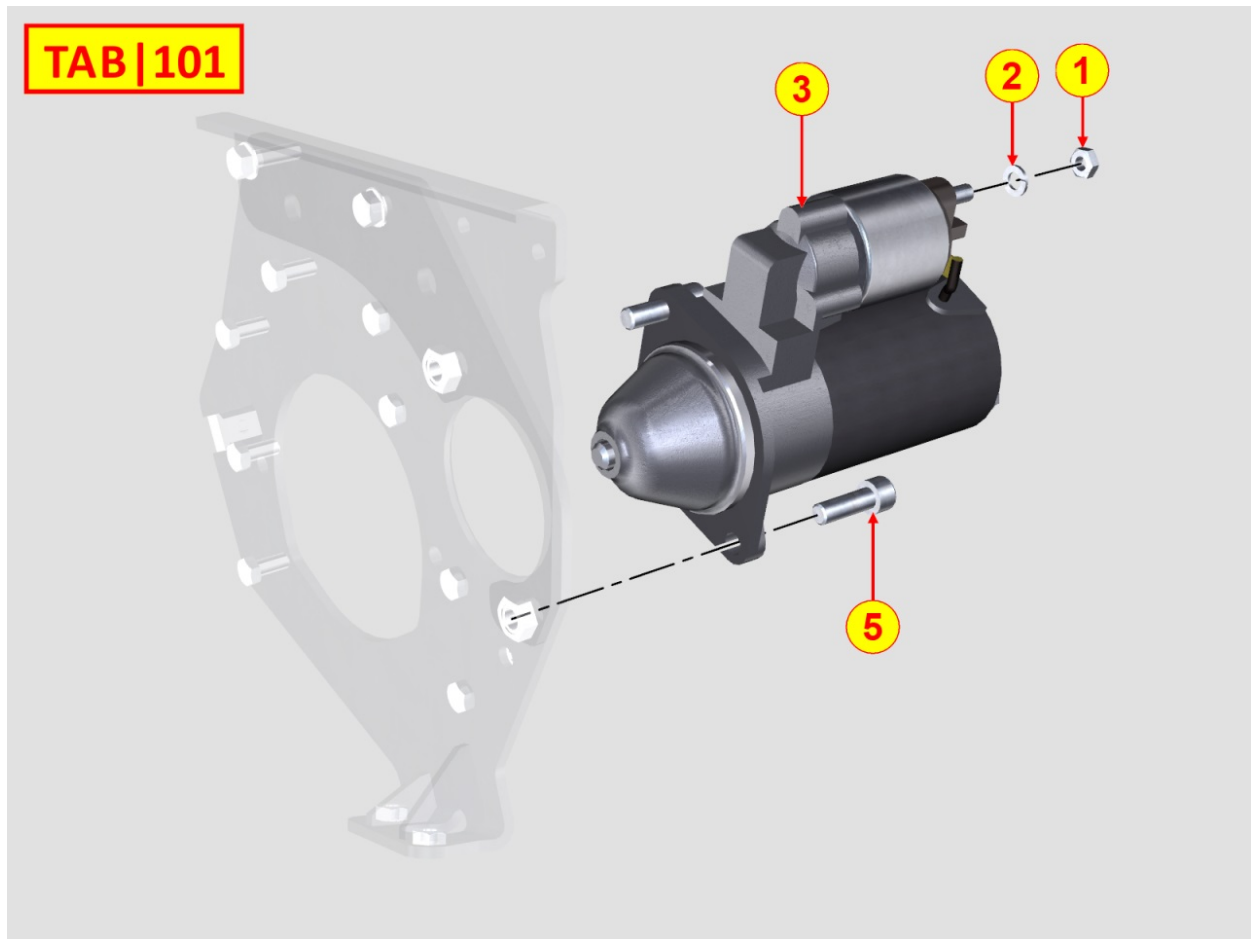

8101320020 - STARTING MOTOR

Pos	Kit	Included In	Code	Description	Qty	Old Code	Tech. Info
1			ED0032400200-S	NUT	1		
2			ED0075650070-S	WASHER	1		
3			ED0058401940-S	STARTING MOTOR	1		
5			ED0097300450-S	ALLEN SCREW	2