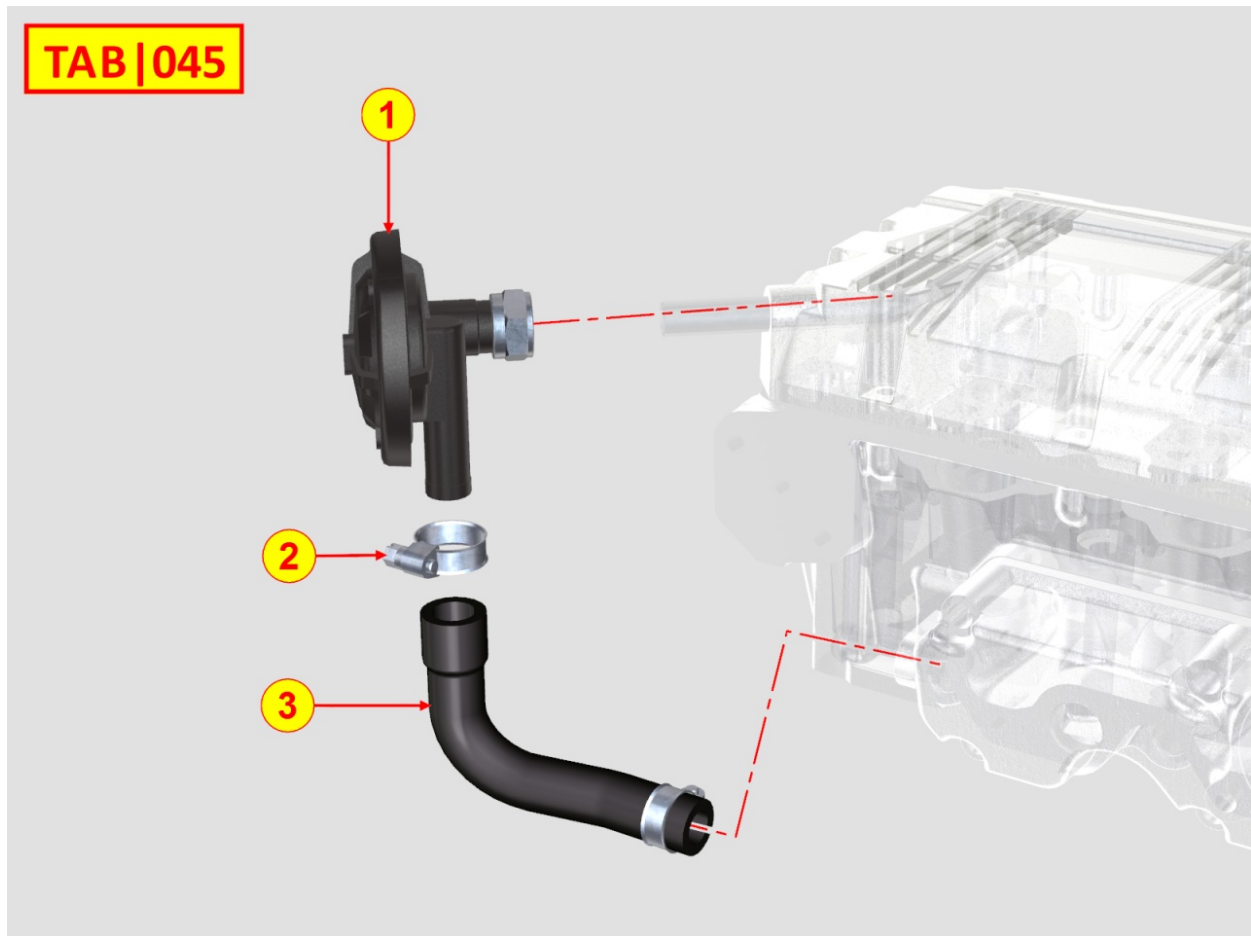

8045320020 - BREATHER SYSTEM

Pos	Kit	Included In	Code	Description	Qty	Old Code	Tech. Info
1			ED0096800340-S	VALVE	1		
2			ED0036301470-S	CLAMP	2		
3			ED0094000980-S	VACUUM HOSE	1