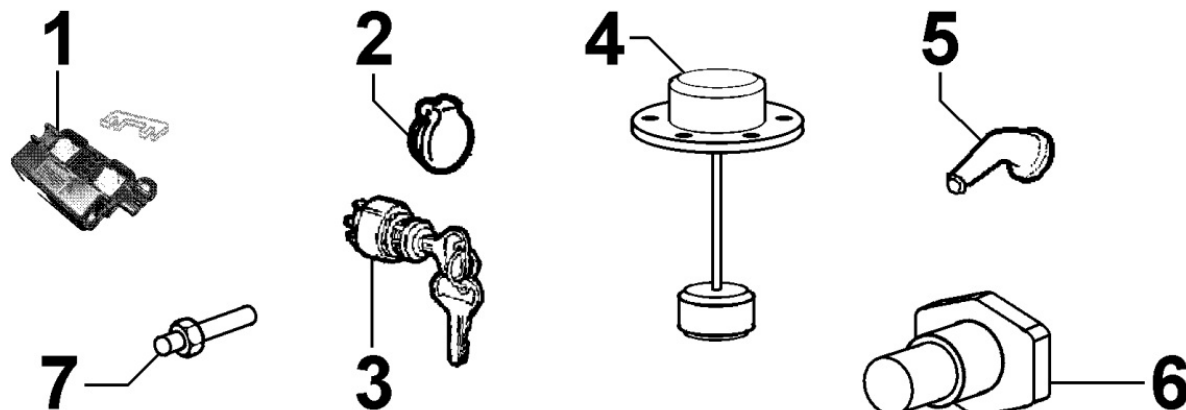

8108320010 - ELECTRICAL ACCESSORIES

Pos	Kit	Included In	Code	Description	Qty	Old Code	Tech. Info
3			ED0050410200-S	SWITCH	1