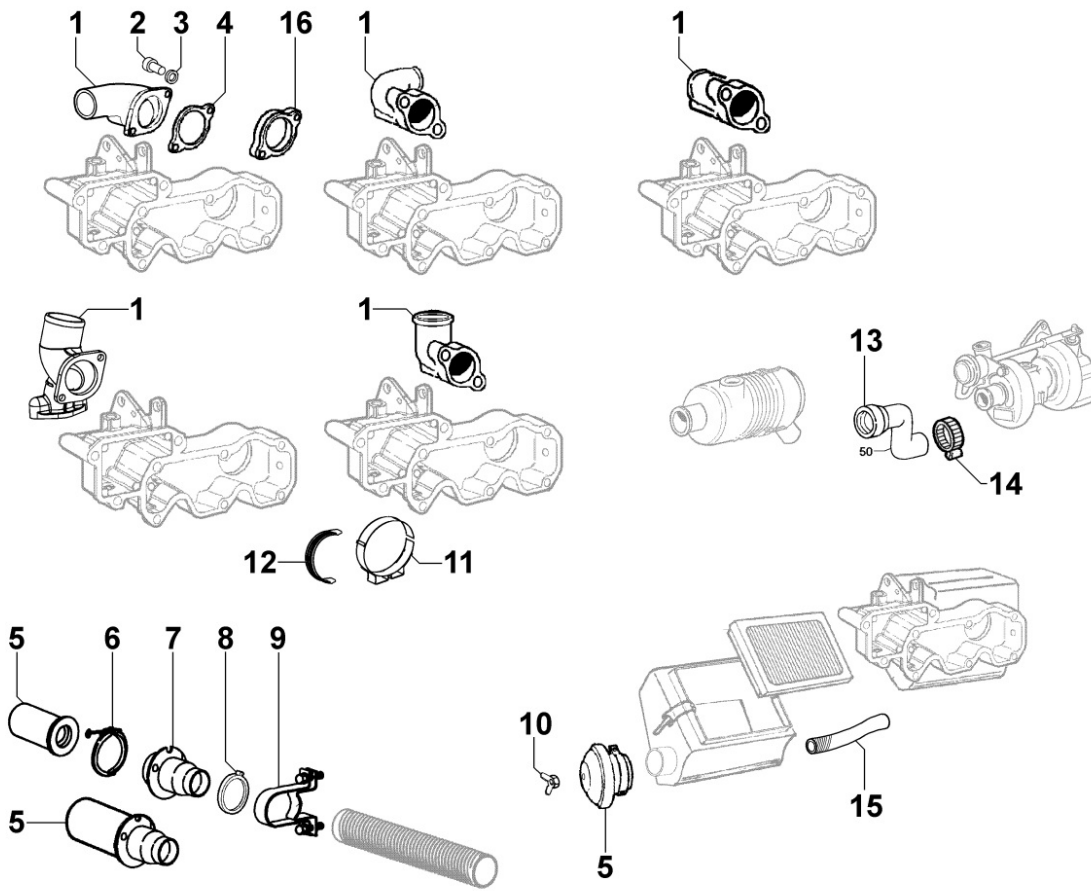

8082320430 - AIR INLET ACCESORIES

Pos	Kit	Included In	Code	Description	Qty	Old Code	Tech. Info
5			ED0067270420-S	PRE-FILTER	1		
6			ED0036172230-S	CLAMP	1		
7			ED0094100870-S	TUBO/INLET PIPE D	1		
8			ED0036301500-S	CLAMP	2		
9			ED0085454900-S	BRACKET	1		
9			ED0085454910-S	BRACKET	1