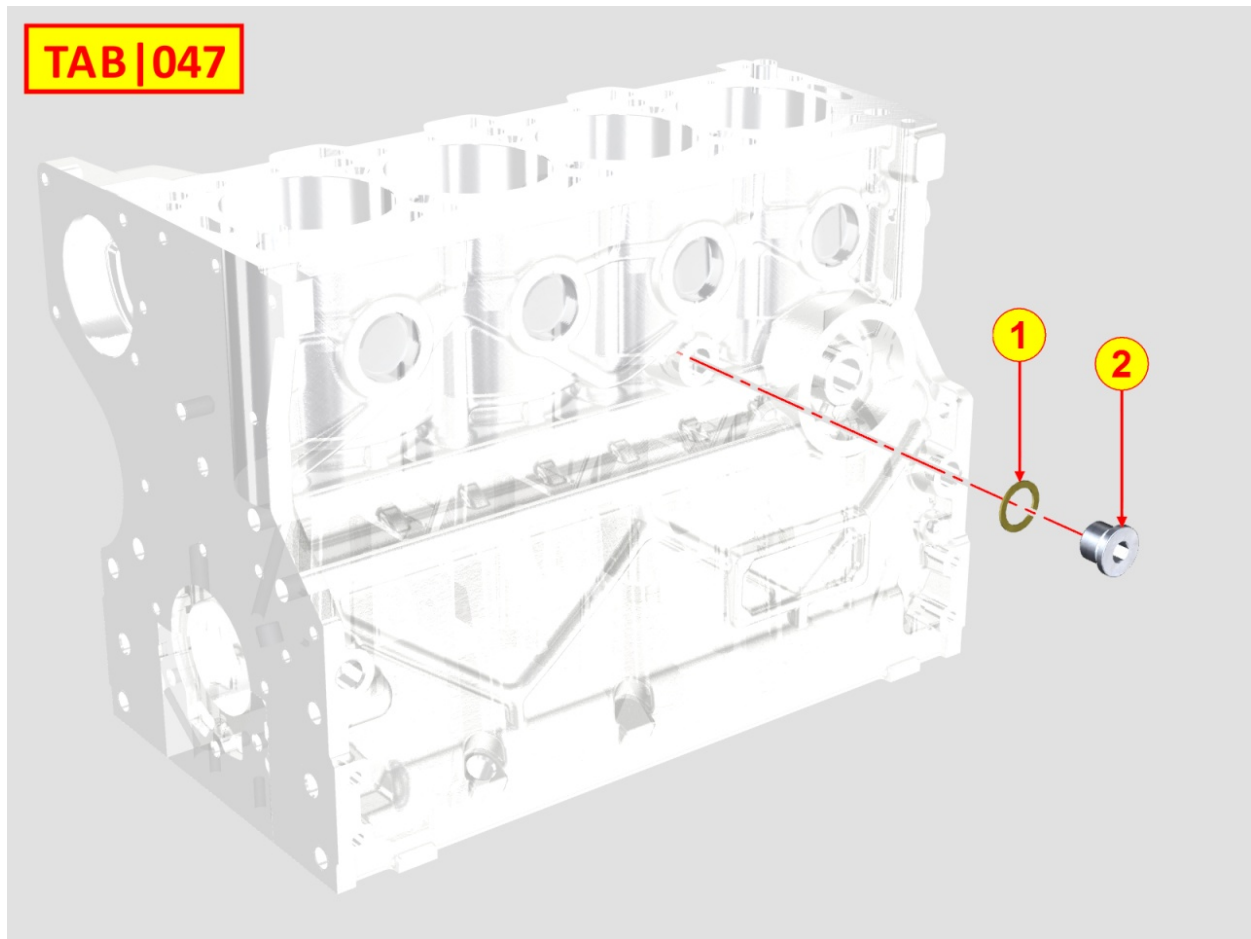

8047320150 - OIL COOLER

Pos	Kit	Included In	Code	Description	Qty	Old Code	Tech. Info
1			ED0046700190-S	COPPER WASHER D22X16.2 1	1		
2			ED0090400310-S	CAP	1