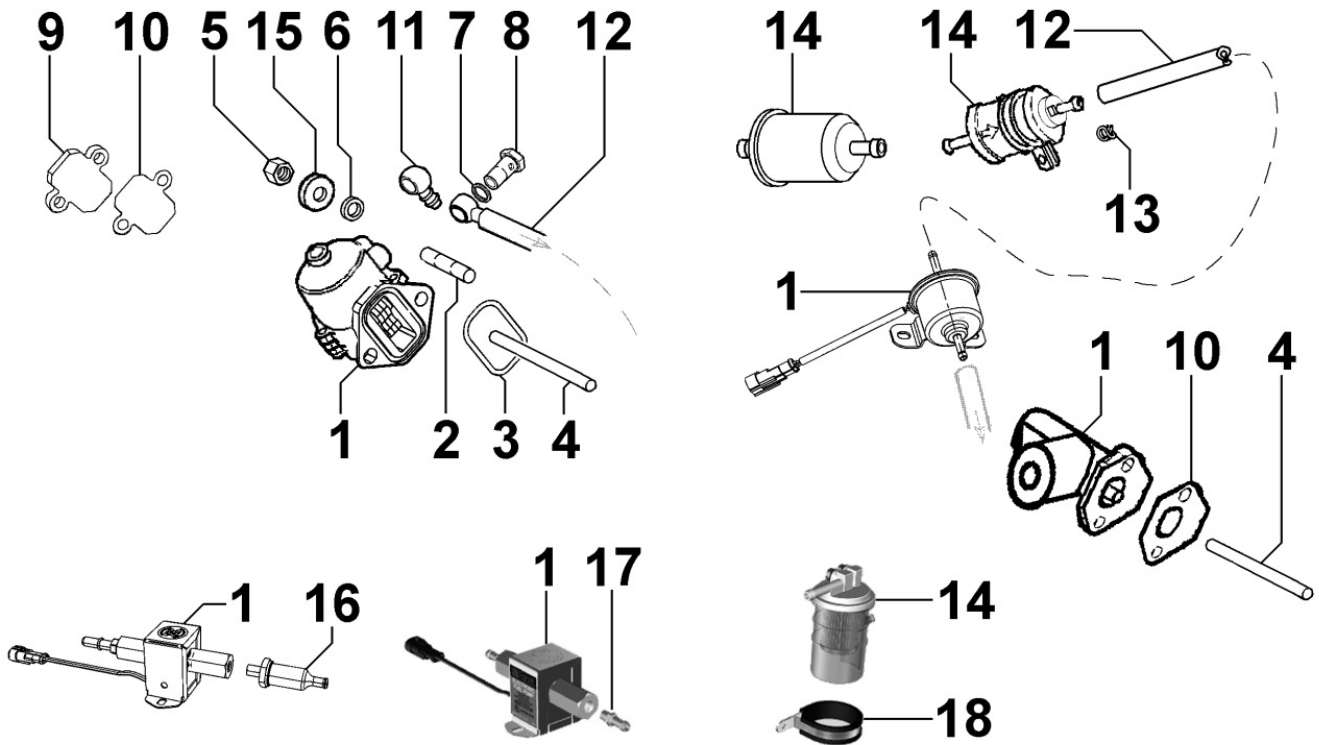

8062320060 - FUEL FEED PUMP

Pos	Kit	Included In	Code	Description	Qty	Old Code	Tech. Info
1			ED0065851510-S	LIFT PUMP	1	ED0065850800-S	
1			ED0065851510-S	LIFT PUMP	1	ED0065850970-S	
2			ED0067800490-S	STUD	2		
3			ED0012000870-S	O-RING	1		
4			KDISC.		1	ED0072001680-S	
5			ED0032401640-S	NUT	2		
6			ED0075550290-S	WASHER	2		
7			ED0046700590-S	COPPER WASHER D14/10.2 1.	4		
8			ED0019011930-S	UNION BOLT	2	ED0019010300-S