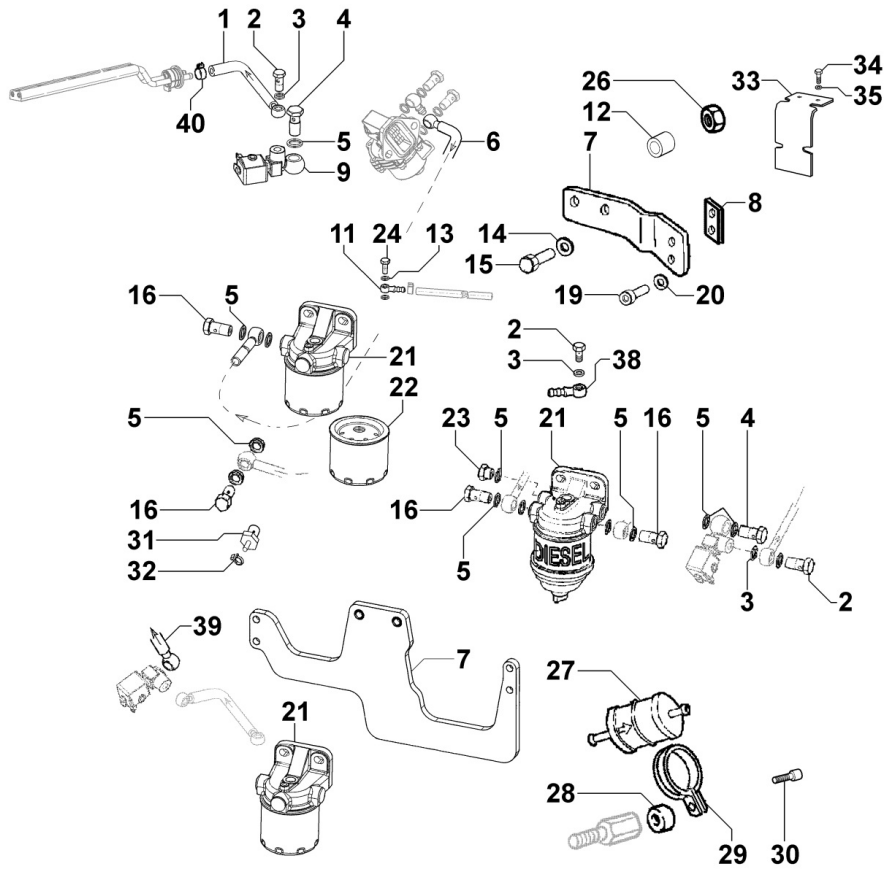

8061320040 - FUEL FILTER

Pos	Kit	Included In	Code	Description	Qty	Old Code	Tech. Info
4			ED0015700450-S	FILLER	1		
5			ED0046700610-S	COPPER WASHER D19/14.2 1.5 THK	4		
16			ED0019010320-S	UNION BOLT	1		
21	A		ED0037301690-S	FUEL FILTER	1	ED0037300730-S