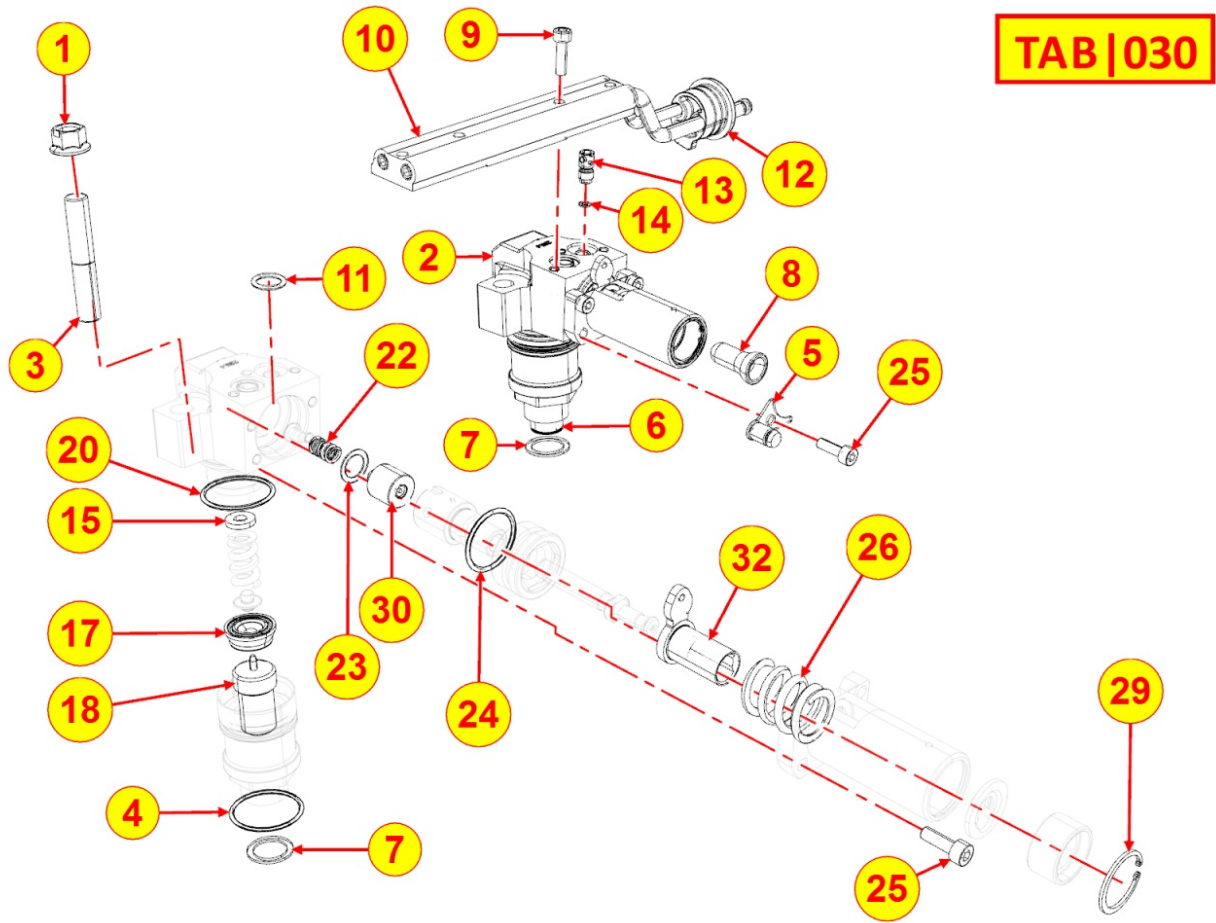

8030320010 - INJECTION SYSTEM

Pos	Kit	Included In	Code	Description	Qty	Old Code	Tech. Info
1			ED0032401640-S	NUT	4		
2	A		ED0065902850-S	INJECTION PUMP	2		▲
3			ED0067802030-S	STUD	4		
5			ED0063707960-S	PLATE	1	ED0063703310-S	▲
6		(C)		802132...0			
7		(C)	ED0046700820-S	COPPER WASHER 14X19X1	2		
8				803532...0			
9			ED0097303130-S	ALLEN SCREW	4		▲
10	B		ED0093759930-S	COMMON RAIL FOCS 2C	1		
11		(A) (C)	ED0012002860-S	O-RING	2		▲
12		(B)	ED0047500140-S	GASKET	1		▲
13		(A)	ED0096800370-S	VALVE	1		
14		(A)	ED0047600380-S	GASKET	2/3/4		
15		(A)	ED0083351420-S	SHIM	1		▲
15		(A)	KDISC.		1	ED0083351430-S	
15		(A)	ED0083351440-S	SHIM	1		▲
15		(A)	ED0083351450-S	SHIM	1		▲
15		(A)	ED0083351460-S	SHIM	1		▲
15		(A)	ED0083351470-S	SHIM	1		▲
15		(A)	ED0083351480-S	SHIM	1		▲
15		(A)	ED0083351490-S	SHIM	1		▲
15		(A)	ED0083351500-S	SHIM	1		▲
15		(A)	ED0083351510-S	SHIM	1		▲