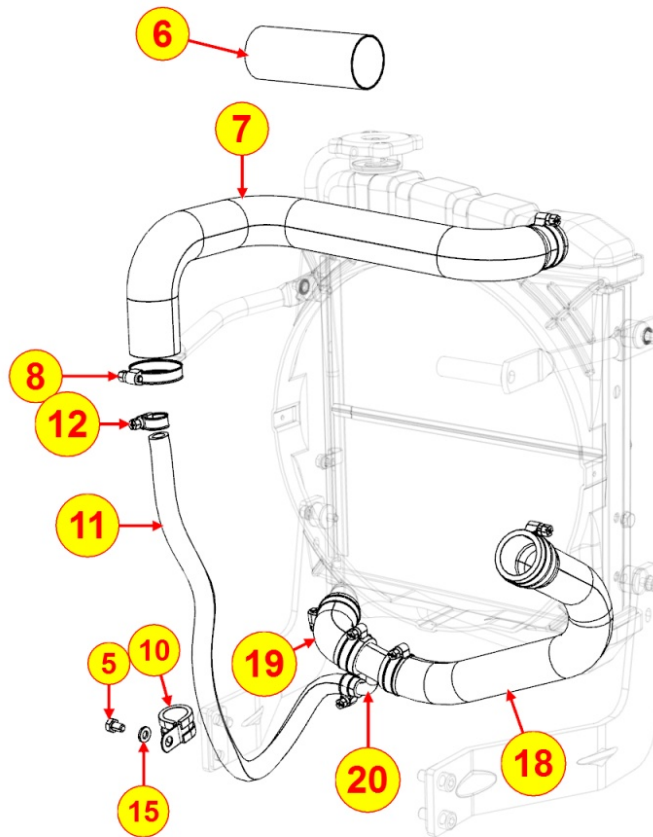

8068320430 - COOLANT HOSES

TAB | 068

Pos	Kit	Included In	Code	Description	Qty	Old Code	Tech. Info
6			ED0043400820-S	SHEAT	2		
7			ED0053650700-S	CONNECTING HOSE	1		
8			ED0036301460-S	CLAMP	2		
10			ED0036170890-S	CLAMP	1		
11			ED0093050730-S	WATER HOSE	1		
12			ED0036301470-S	CLAMP	1		
18			ED0053650690-S	CONNECTING HOSE	1		
19			ED0053650680-S	CONNECTING HOSE	1		
20			ED0093055090-S	WATER HOSE	1