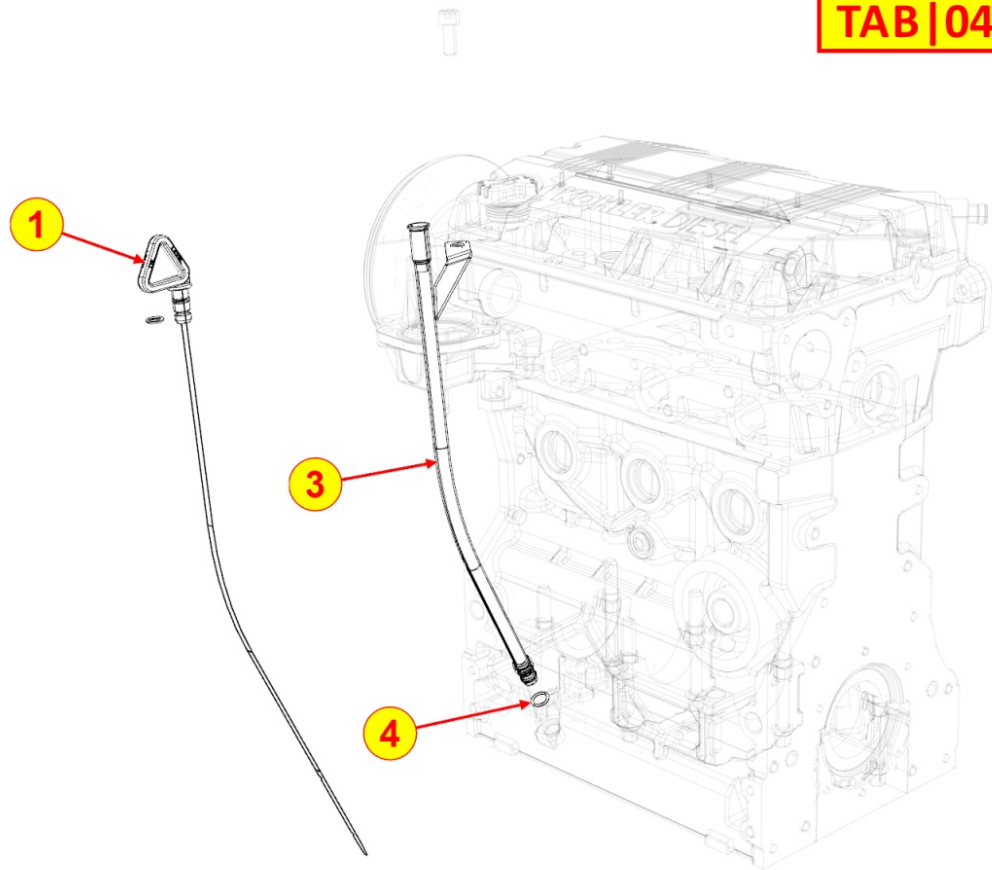

8043320310 - OIL DIPSTICK

TAB | 043

Pos	Kit	Included In	Code	Description	Qty	Old Code	Tech. Info
1	A		ED0014002960-S	DIPSTICK	1		
3			ED0093300860-S	PIPE	1		
4		(A)	ED0012000340-S	O-RING	2