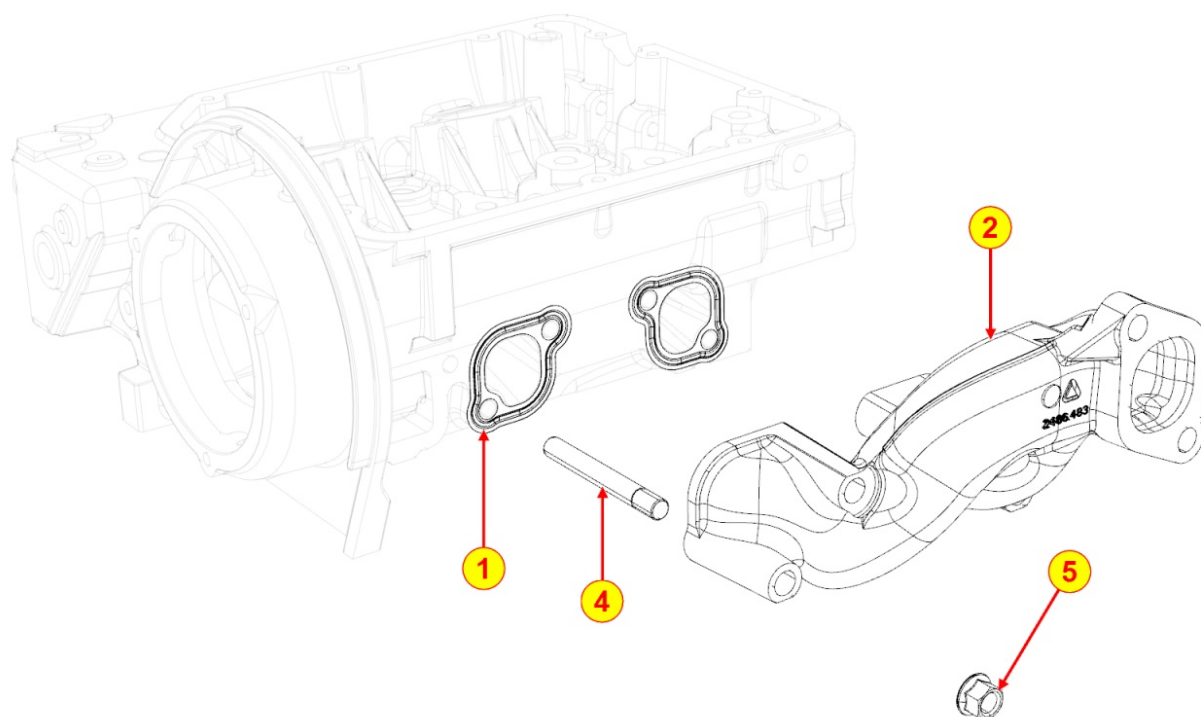

8085320130 - EXHAUST GAS MANIFOLD

Pos	Kit	Included In	Code	Description	Qty	Old Code	Tech. Info
1			ED0044200700-S	GASKET	2		
2			ED0024864830-S	MANIFOLD	1		
4			ED0067800280-S	STUD	4		
5			ED0032401630-S	NUT	4