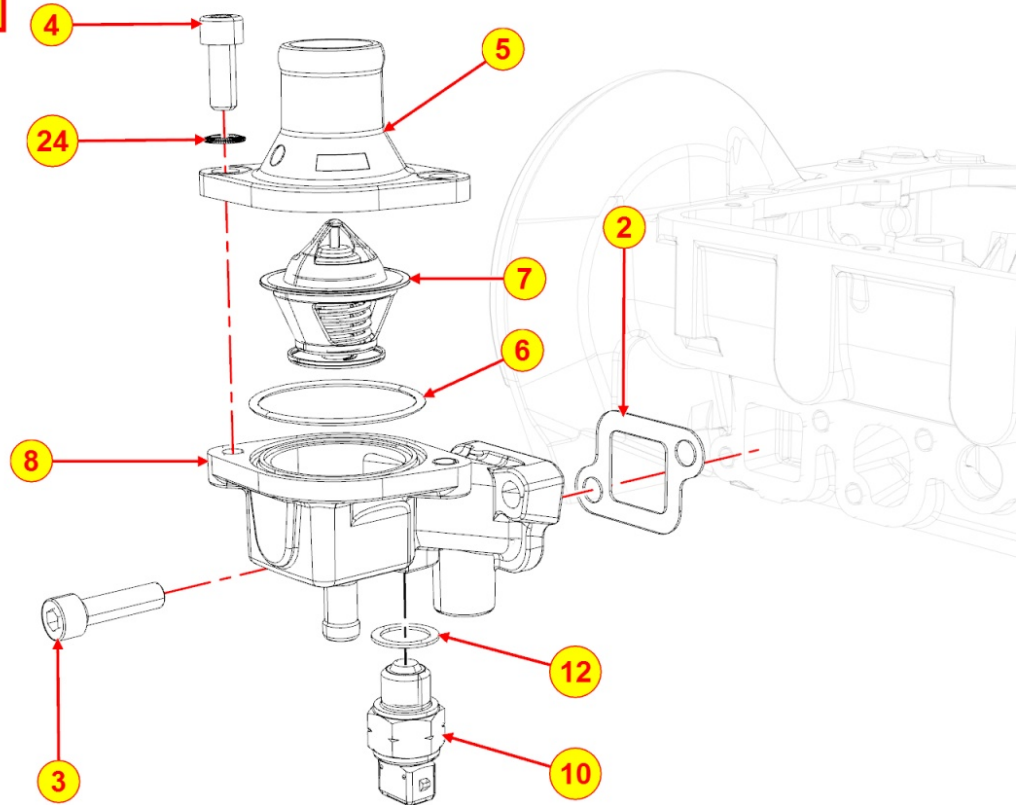

8074320010 - THERMOSTAT UNIT

TAB | 074

Pos	Kit	Included In	Code	Description	Qty	Old Code	Tech. Info
2			ED0044600370-S	GASKET	1		
3			ED0097320640-S	ALLEN SCREW	2		
4		(A)	ED0097320740-S	ALLEN SCREW	2		
5		(A)	ED0027502790-S	COVER	1		
6		(A)	ED0012000910-S	O-RING	1		
7		(A)	ED0091951240-S	WATER THERMOSTAT	1		
8	A		ED0048962080-S	ASSEMBLY	0		⚠
8		(A)	ED0028712740-S	BODY	1		
10		(A)	ED0091950770-S	TERMOSTATO SPIA TEMP.H20 M16	1		⚠
12		(A)	ED0046700190-S	COPPER WASHER D22X16.2 1	1