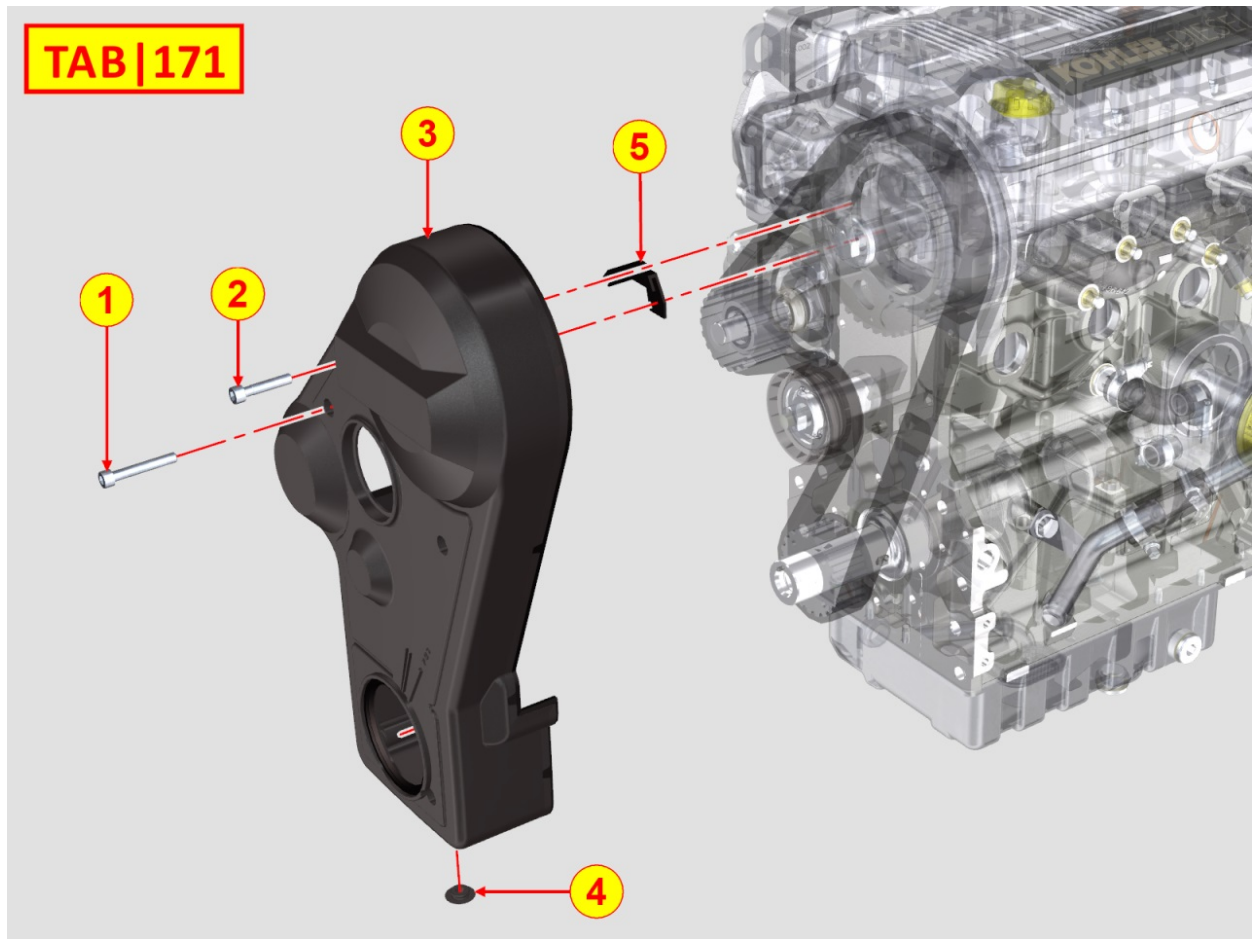

8171320070 - TIMING GEAR GUARD

Pos	Kit	Included In	Code	Description	Qty	Old Code	Tech. Info
1			ED0097300150-S	ALLEN SCREW	1		
2			ED0097320160-S	ALLEN SCREW	4		
3			ED0069277050-S	GUARD	1		
4			ED0090000780-S	CAP	1		
5			ED0045801680-S	GASKET	1		⚠