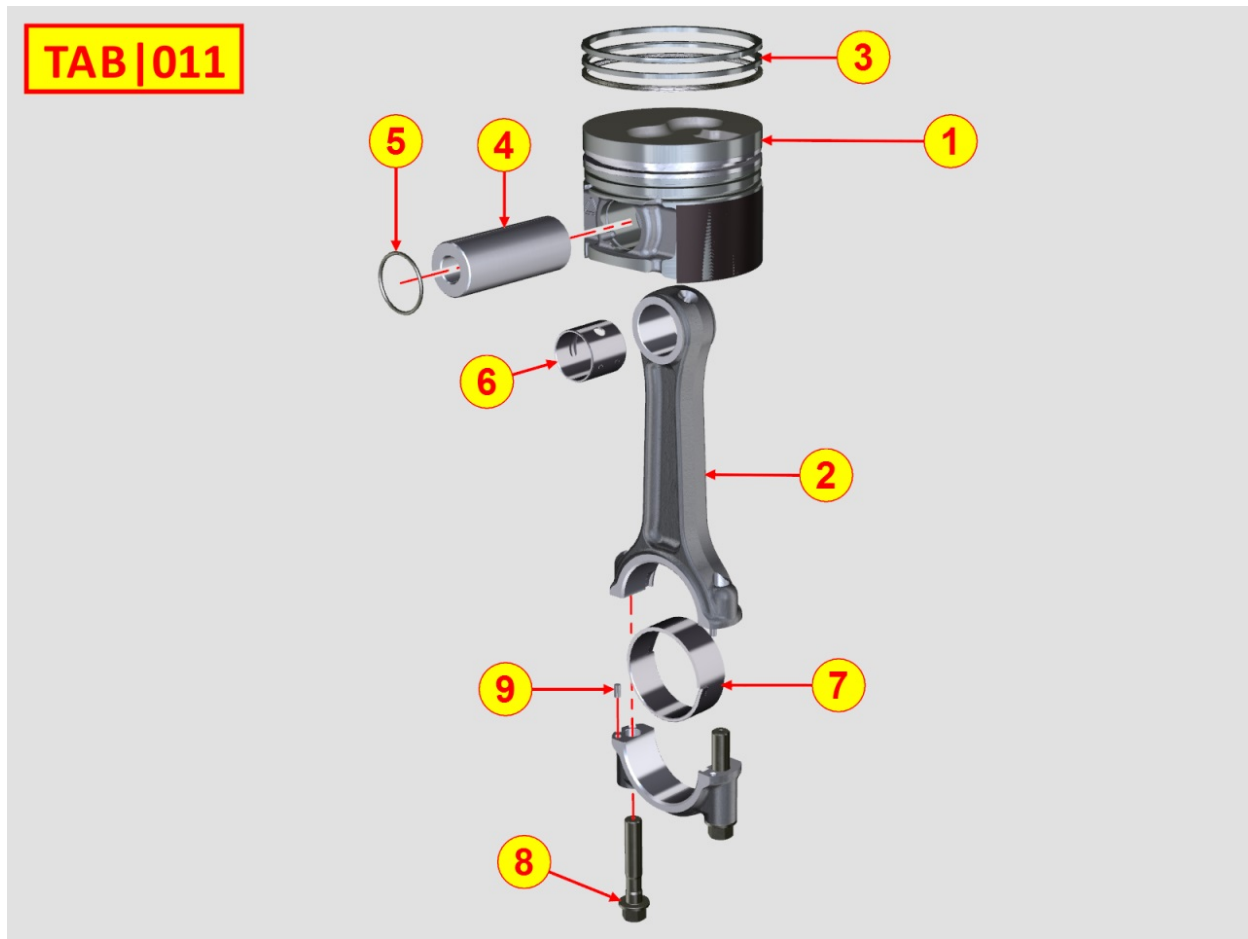

8011320010 - PISTON / CONNECTING ROD

Pos	Kit	Included In	Code	Description	Qty	Old Code	Tech. Info
1	A		ED0065009950-S	PISTON STD. =<>	2		⚠
2	B		ED0015261050-S	CONNECTING ROD	2		
3			ED0082111420-S	RINGS +0.5	2		
3			ED0082111430-S	RINGS +1	2		
3		(A)	ED0082111410-S	RING SET STD	2		
4		(A)	ED0084800870-S	PISTON PIN	2		⚠
5		(A)	ED0012610910-S	RING	4		⚠
6		(B)	ED0016300350-S	S.ENDBRNG	1		
7			ED0016401160-S	BEARING STD	2/3/4		⚠
7			ED0016401170-S	UNDER SIZE CONNECTING ROD -0,25	2/3/4		⚠
7			ED0016401180-S	UNDER SIZE CONNECTING ROD -0,50	2/3/4		⚠
7			ED0016401160-S	BEARING STD	2/3/4	ED0080614080-S	⚠
8		(B)	ED0017701010-S	BOLT	4/6/8