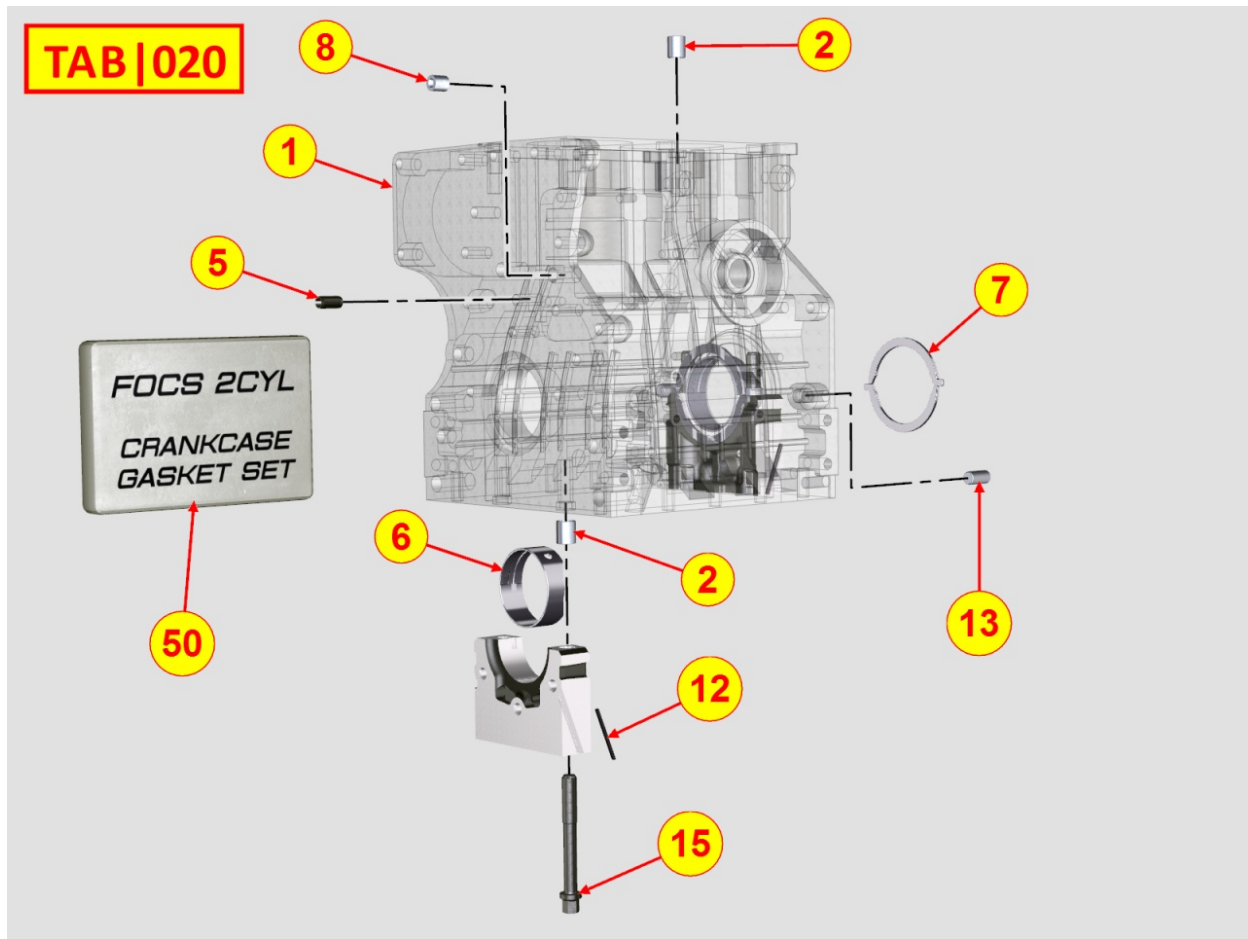

8020320020 - CRANKCASE

Pos	Kit	Included In	Code	Description	Qty	Old Code	Tech. Info
1	A		KDISC.		1	ED0015109200-S	
2		(A)	ED0019701400-S	BUSHING	2		⚠
4			ED0046700600-S	COPPER WASHER	1		⚠
5			ED0084301050-S	ELASTIC DOWEL PIN 8X16 DIN 1481	1		
6			ED0016111930-S	SUPP.BEARING STD.	3/4/5		⚠
6			ED0016111940-S	BEARING -0,25	3/4/5		⚠
6			ED0016111950-S	BEARING -0,50	3/4/5		⚠
7		(A)	ED0090802400-S	CAP	1		
8			ED0012571580-S	ANELLO SPALLAMENTO STD 1404	2		⚠
8			ED0012571590-S	THRUST BEARING +0.1	2		⚠
8			ED0012571600-S	THRUST BEARING +0.2	2		⚠
9		(A)	ED0089900220-S	CAP	4		⚠
12		(A)	ED0044000540-S	GASKET	4		⚠
13			ED0084001080-S	PIN	2		
15		(A)	ED0098201200-S	SCREW	6		
50			ED0082051070-S	GASKET & O-RINGS KIT	1		⚠