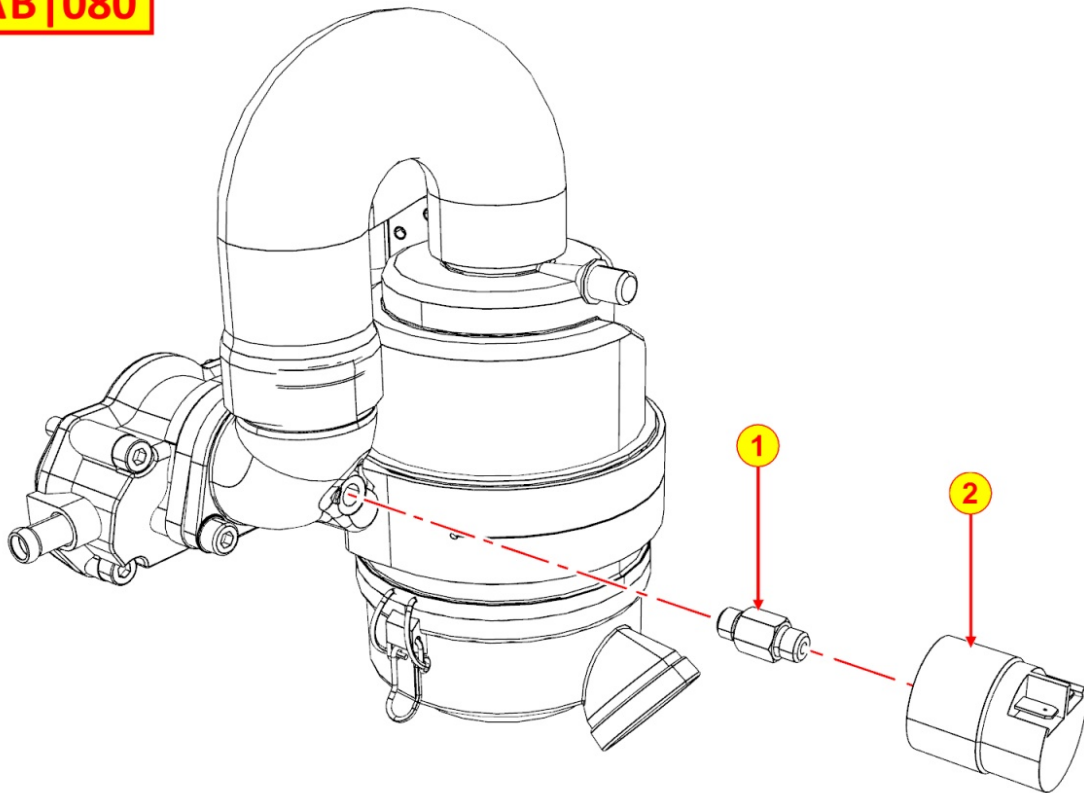

8084320070 - AIR FILTER DUST INDICATOR

TAB | 080

Pos	Kit	Included In	Code	Description	Qty	Old Code	Tech. Info
1			ED0073250100-S	JOINT	1		
2			ED0097001000-S	VALVE	1