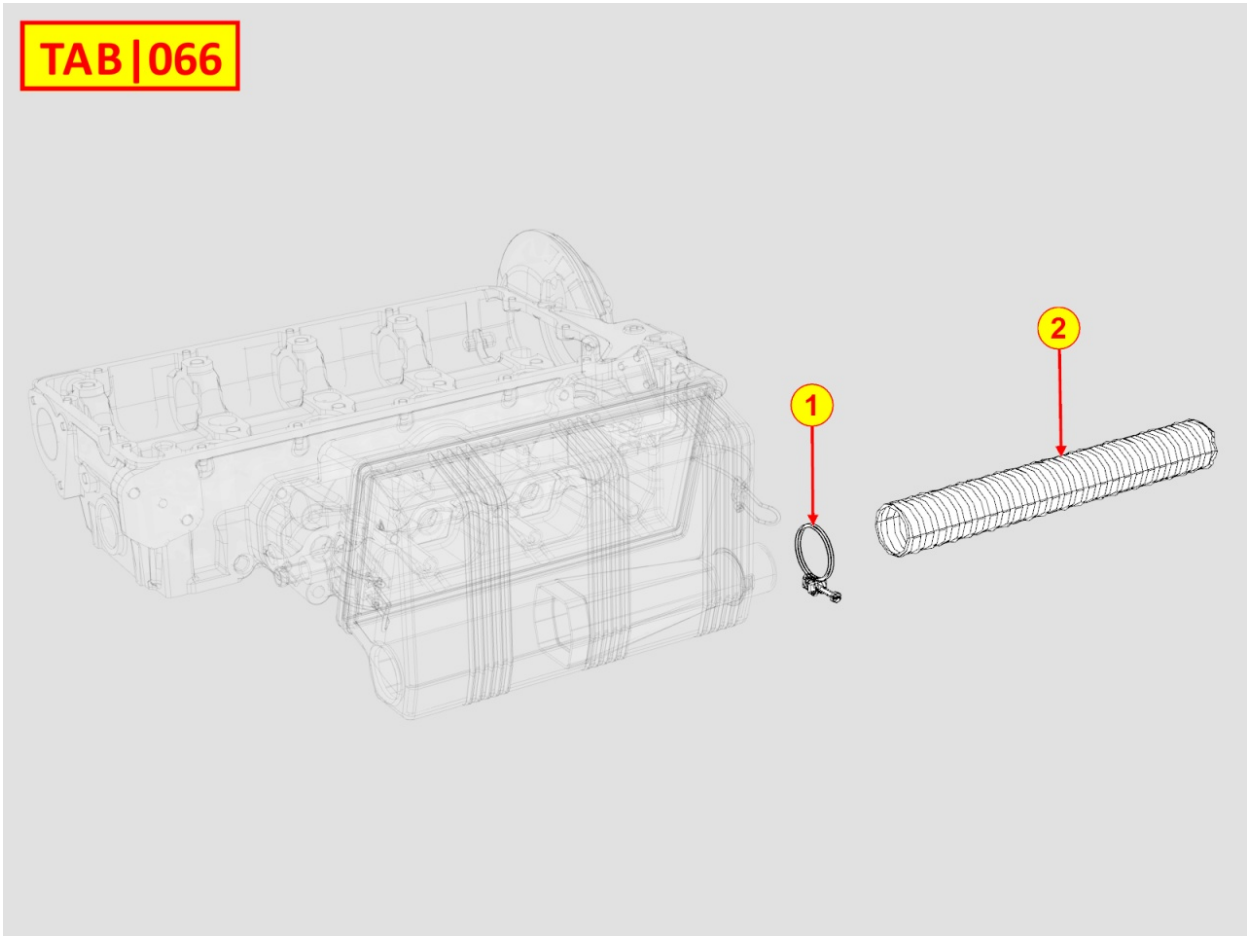

8066320010 - ADDITIONAL HOSES

TAB | 066

Pos	Kit	Included In	Code	Description	Qty	Old Code	Tech. Info
1			ED0036301500-S	CLAMP	1		
2			ED0094101860-S	TUBO/INLET PIPE D	1