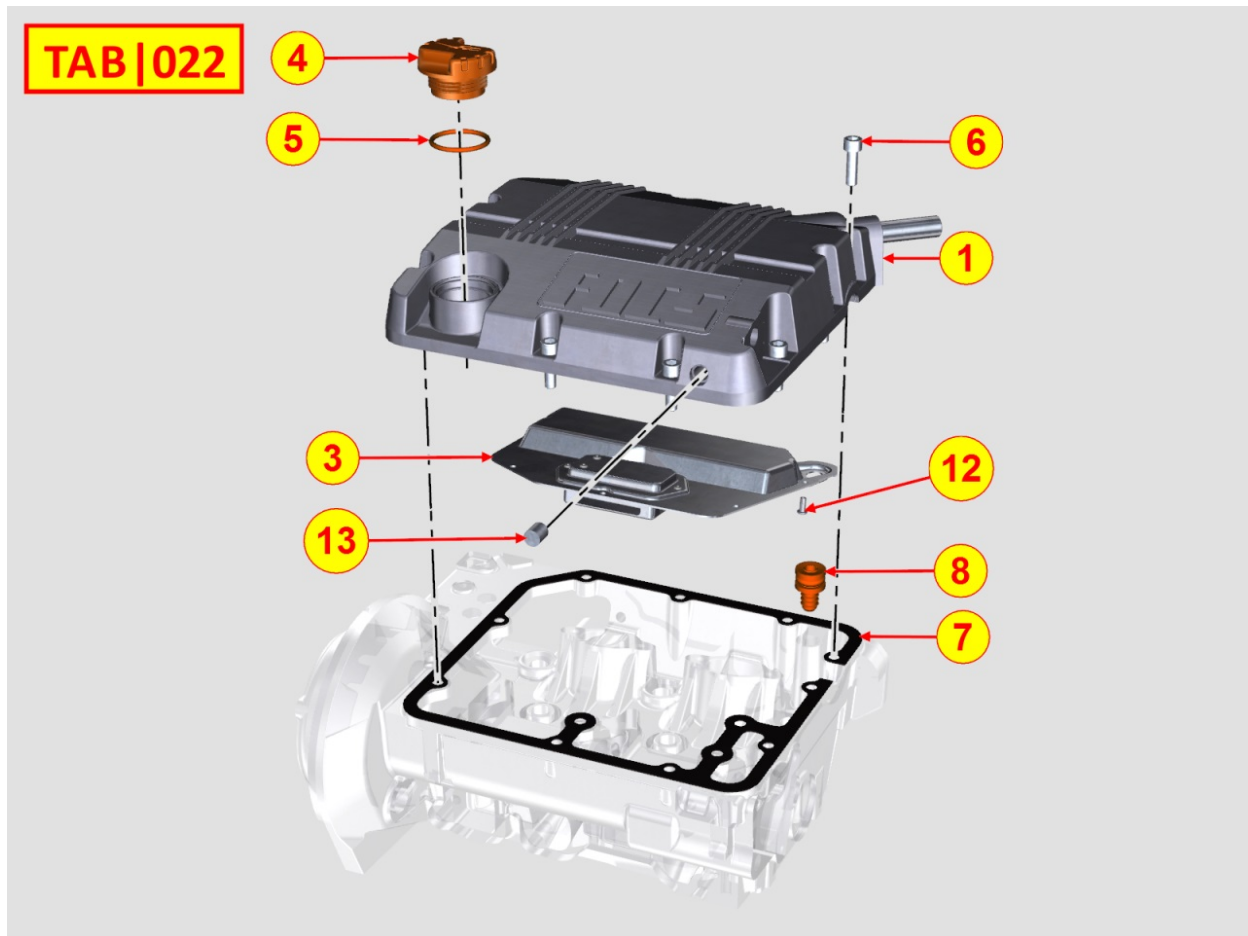

8022320020 - HEAD COVER

Pos	Kit	Included In	Code	Description	Qty	Old Code	Tech. Info
1	(A)		ED0021257400-S	ROCKER ARM COVER	1	ED0021256570-S	
3		(A)	ED0050662200-S	SHROUD	1		
4			ED0090320930-S	FILLER CAP	1		
5			ED0012000820-S	O-RING	1		
7			ED0044001030-S	GASKET	1		
8			ED0053651220-S	CONNECTING HOSE	1		
12		(A)	ED0074810540-S	RIVET	7		
13		(A)	ED0090801330-S	CAP	1