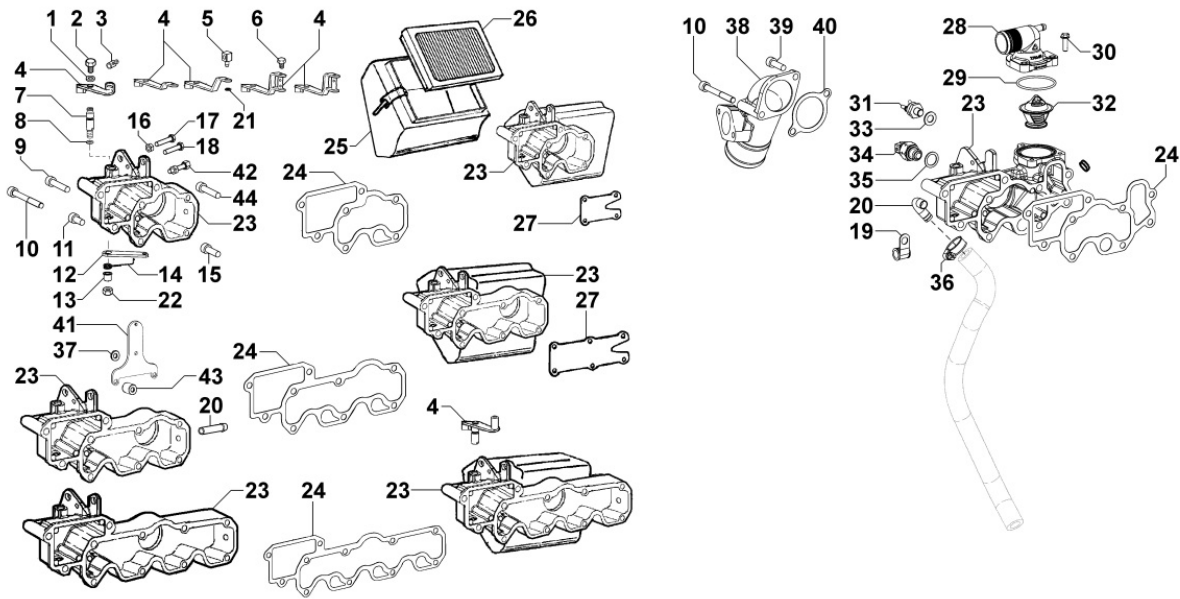

8080320470 - AIR INLET MANIFOLD / AIR FILTER

Pos	Kit	Included In	Code	Description	Qty	Old Code	Tech. Info
3			ED0058301190-S	JUNCTION	1		
4			ED0052013390-S	LEVER	1	ED0052011500-S	⚠
8		(B)	ED0012000520-S	O-RING	1		⚠
9			ED0097300310-S	ALLEN SCREW	2		
10			ED0097300350-S	ALLEN SCREW	5		
12		(B)	ED0052006740-S	LEVER	1		
13		(B)	ED0019570140-S	BUSHING	1		
14		(B)	ED0056600650-S	SPRING	1		⚠
16		(B)	ED0032400080-S	NUT	2		
18		(B)	ED0017600290-S	BOLT	2		
20		(A) (B)	ED0093050810-S	WATER HOSE	1		⚠
23			ED0087411700-S	SUPPORT	1		
24			ED0044200800-S	GASKET	1		
25			ED0026051010-S	FILTER COVER	1		⚠
26			ED0021751640-S	AIR CLEANER CARTRIDGE	1		⚠
27			ED0050550550-S	COVER	1		⚠
30		(B)	ED0017600810-S	BOLT	1