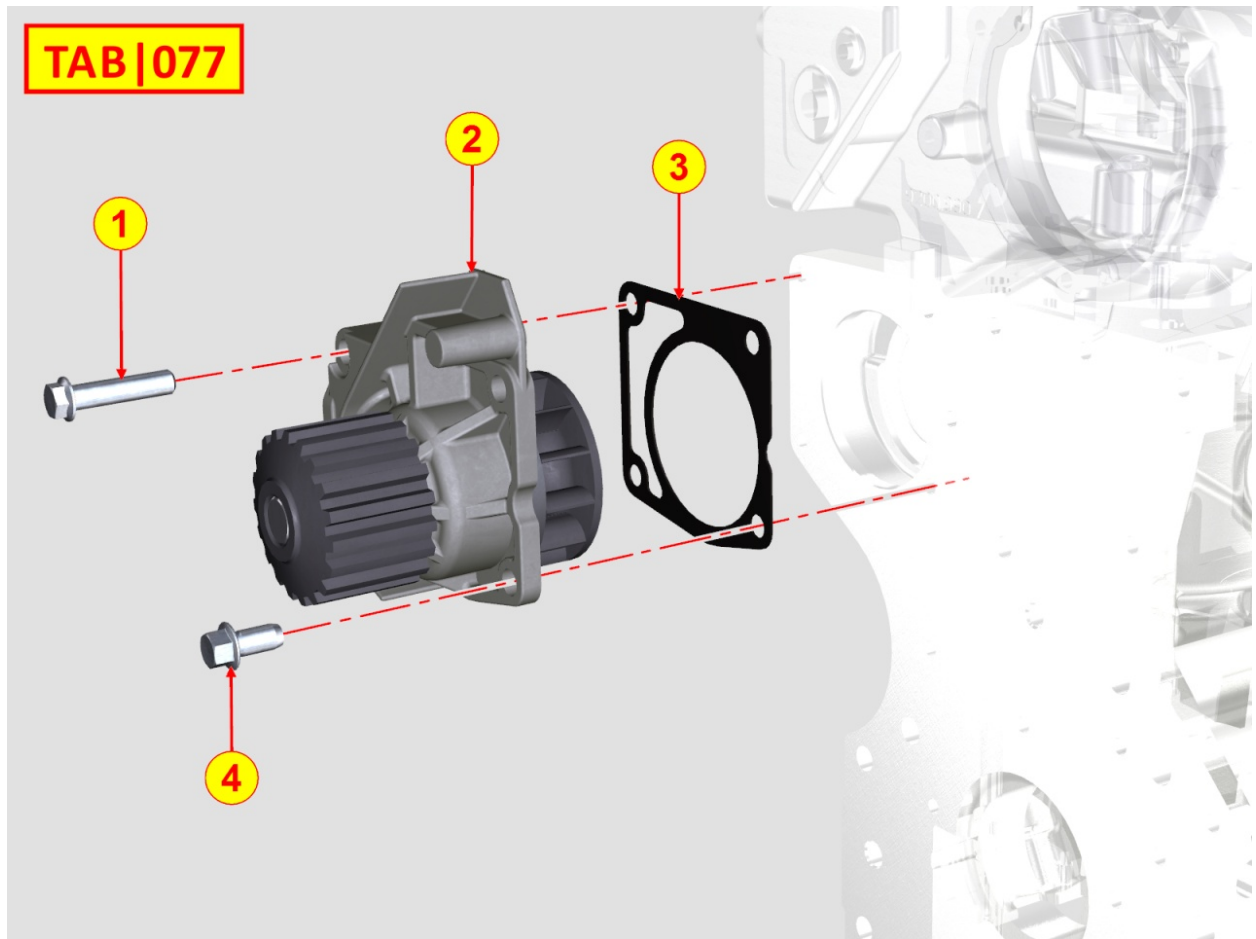

8077320010 - COOLANT PUMP

Pos	Kit	Included In	Code	Description	Qty	Old Code	Tech. Info
1			ED0017701780-S	BOLT	2		
2			ED0065844380-S	WATER PUMP	1		
3			ED0045802150-S	GASKET	1		
4			ED0017701600-S	BOLT	2