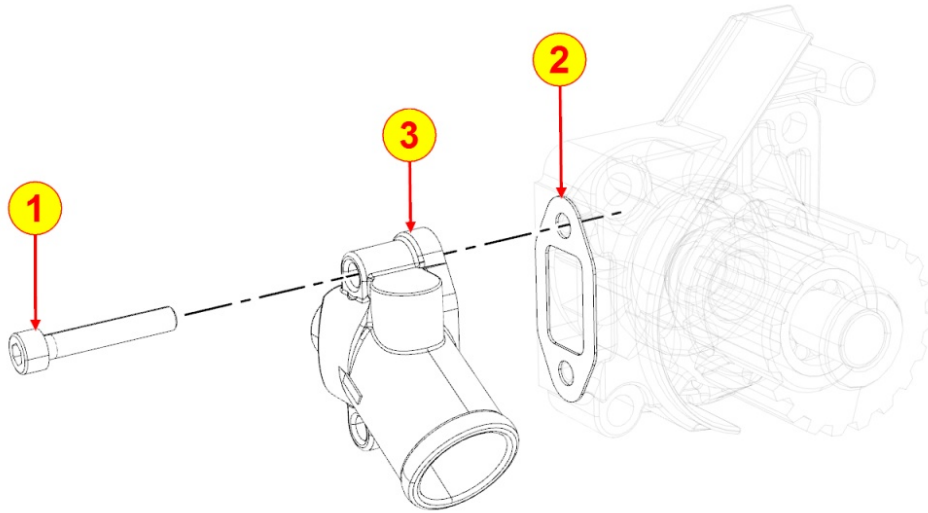

8075320010 - COOLANT INLET FLANGE

TAB | 075

Pos	Kit	Included In	Code	Description	Qty	Old Code	Tech. Info
1			ED0097300160-S	ALLEN SCREW	2		
2			ED0045011580-S	GASKET	1		
3			ED0038660460-S	FLANGE	1		

8077320010 - COOLANT PUMP