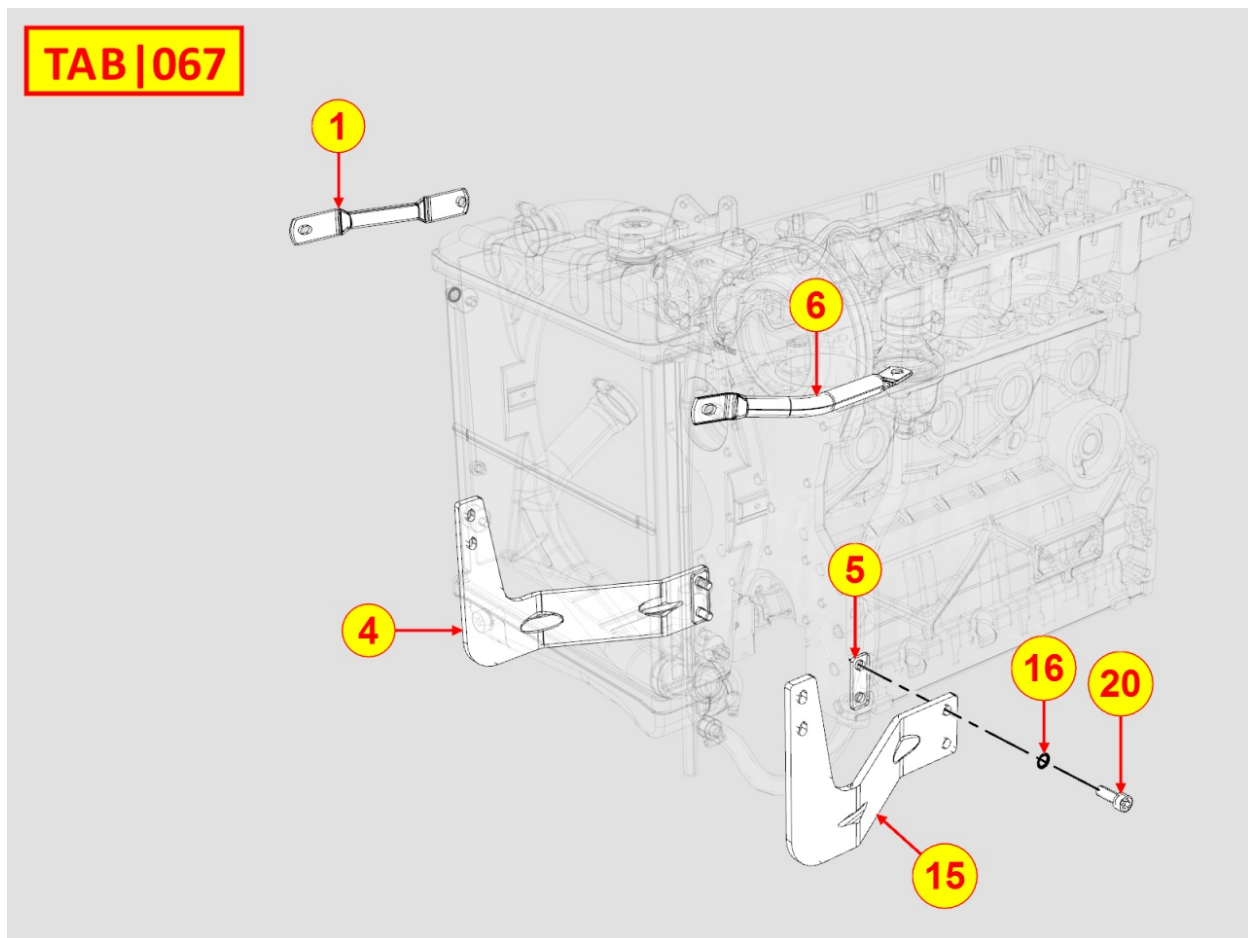

8067320090 - FIXING FOR COOLANT RADIATOR

Pos	Kit	Included In	Code	Description	Qty	Old Code	Tech. Info
1			ED0092651570-S	TIEROD	1		
4			ED0085453800-S	BRACKET	1		
5			ED0035273240-S	SPACER	1		
6			ED0092651580-S	TIEROD	1		
15			ED0085453810-S	BRACKET	1		
16			ED0076450060-S	WASHER	4		
20			ED0097320740-S	ALLEN SCREW	2