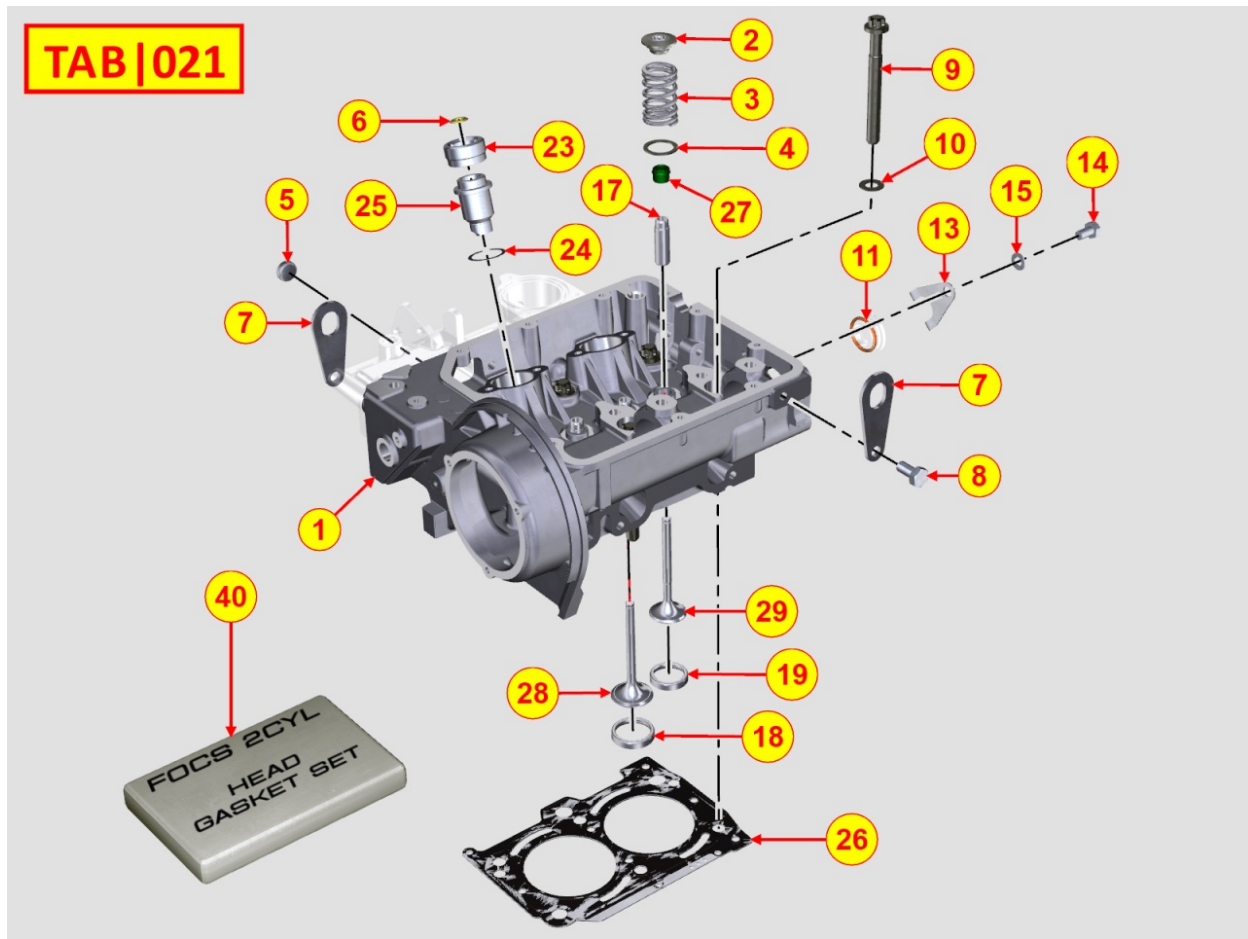

8021320140 - CYLINDER HEAD

Pos	Kit	Included In	Code	Description	Qty	Old Code	Tech. Info
1	B		ED0092005220-S	CYLINDER HEAD	1		
2		(B)		803632...0	4/6/8*		
3		(B)		803632...0	4/6/8*		
4		(B)		803632...0	4/6/8*		
5		(A) (B)	ED0089900470-S	CAP	1		
6			ED0059890070-S	SPARK ARRESTER	2		
7			ED0085459390-S	BRACKET	2		
8			ED0017700020-S	BOLT	1		
9			ED0098202220-S	SCREW	6		⚠
10			ED0076251300-S	WASHER	6		
11		(B)	ED0012000810-S	O-RING	1		⚠
12				807932...0	1		
13		(B)	ED0055700190-S	SPRING	1		⚠
14		(B)	ED0017701270-S	BOLT	1		
15		(B)	ED0076250100-S	WASHER	1		
17		(A) (B)	ED0048452000-S	VALVE GUIDE	4		⚠
18		(A) (B)	ED0080002260-S	VALVE SEAT	2		
19		(A) (B)	ED0080002270-S	VALVE SEAT	2		
23			ED0041300960-S	RING NUT	2		
24			ED0035275170-S	SPACER	6		
25			KDISC.		2	ED0067251030-S	
26			ED0047308770-S	HEAD GASKET	0		⚠
26			ED0047308780-S	METAL HEAD GASKET SP 1.5-1.55 LDW502 LGW	1		⚠
26			ED0047308790-S	HEAD GASKET	0		⚠
27		(B)		803632...0	4/6/8*