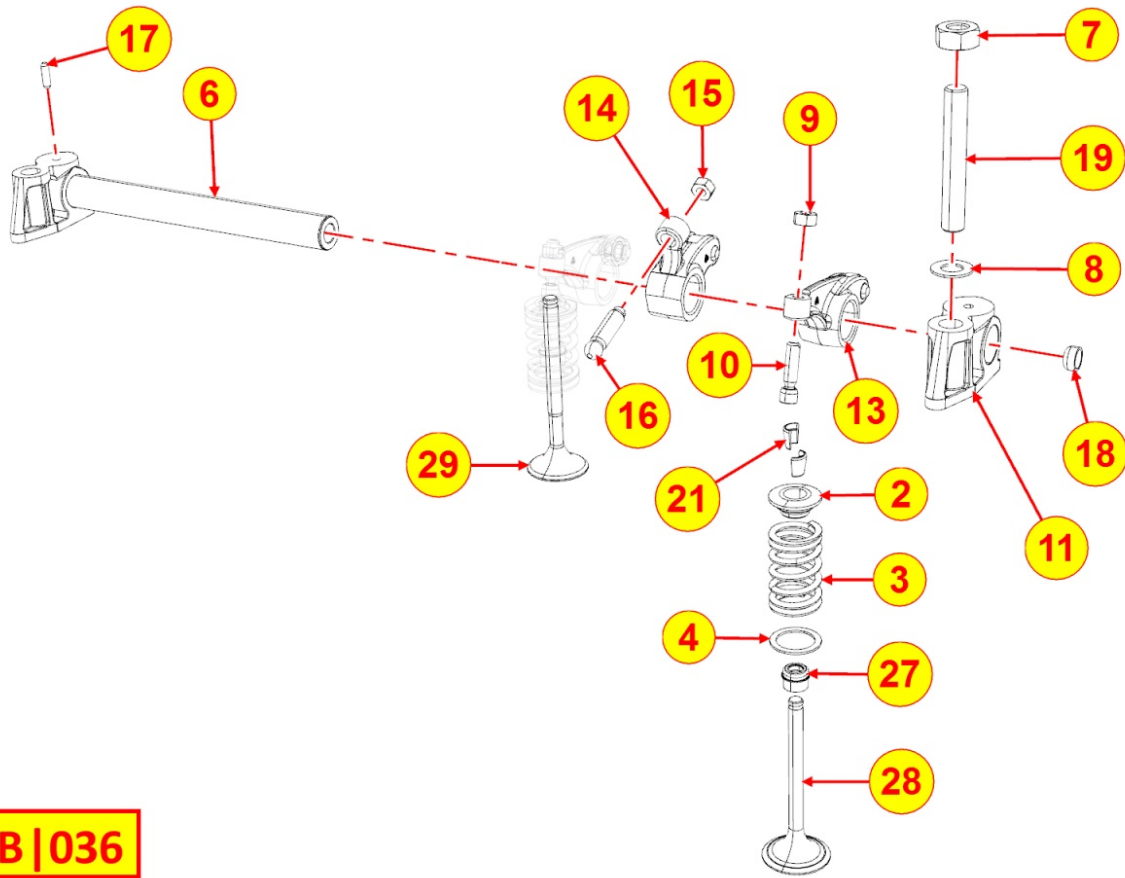

8036320010 - ROCKER ARMS / VALVES

TAB | 036

Pos	Kit	Included In	Code	Description	Qty	Old Code	Tech. Info
2	B		ED0064100170-S	VALVE SPRING RETAINER	4/6/8*		
3			ED0057550050-S	SPRING	4		
4			ED0076251850-S	WASHER	4		
6	A		ED0060451100-S	ROCKER ARM SHAFT	1		
6	E	(A)	ED0060450850-S	ROCKER ARM SHAFT	1		⚠
7			ED0032400330-S	NUT	3		
8			ED0076251300-S	WASHER	3		
9		(A) (C)	ED0032400080-S	NUT	1		
10		(A) (C)	ED0098500880-S	ADJUSTER	1		
11		(A)	ED0086151050-S	SUPPORT	2		
13	C	(A)	ED0015411930-S	ROCKERARM	4		
14	D	(A)	ED0015412200-S	ROCKERARM	2		
15		(A) (D)	ED0032401510-S	NUT	1		
16		(A) (D)	ED0098501100-S	ADJUSTER	1		
17		(A) (E)	ED0084300610-S	TAPER PIN 'D 10	1		
18		(A) (E)	ED0090001480-S	CAP	2		
19			ED0068000880-S	STUD	3		
21		(B)	ED0080570030-S	COTTER	8		
27			ED0045350150-S	GASKET	4		⚠
28			ED0096521010-S	INTAKE VALVE	2		
29			ED0096851050-S	EXHAUST VALVE	2