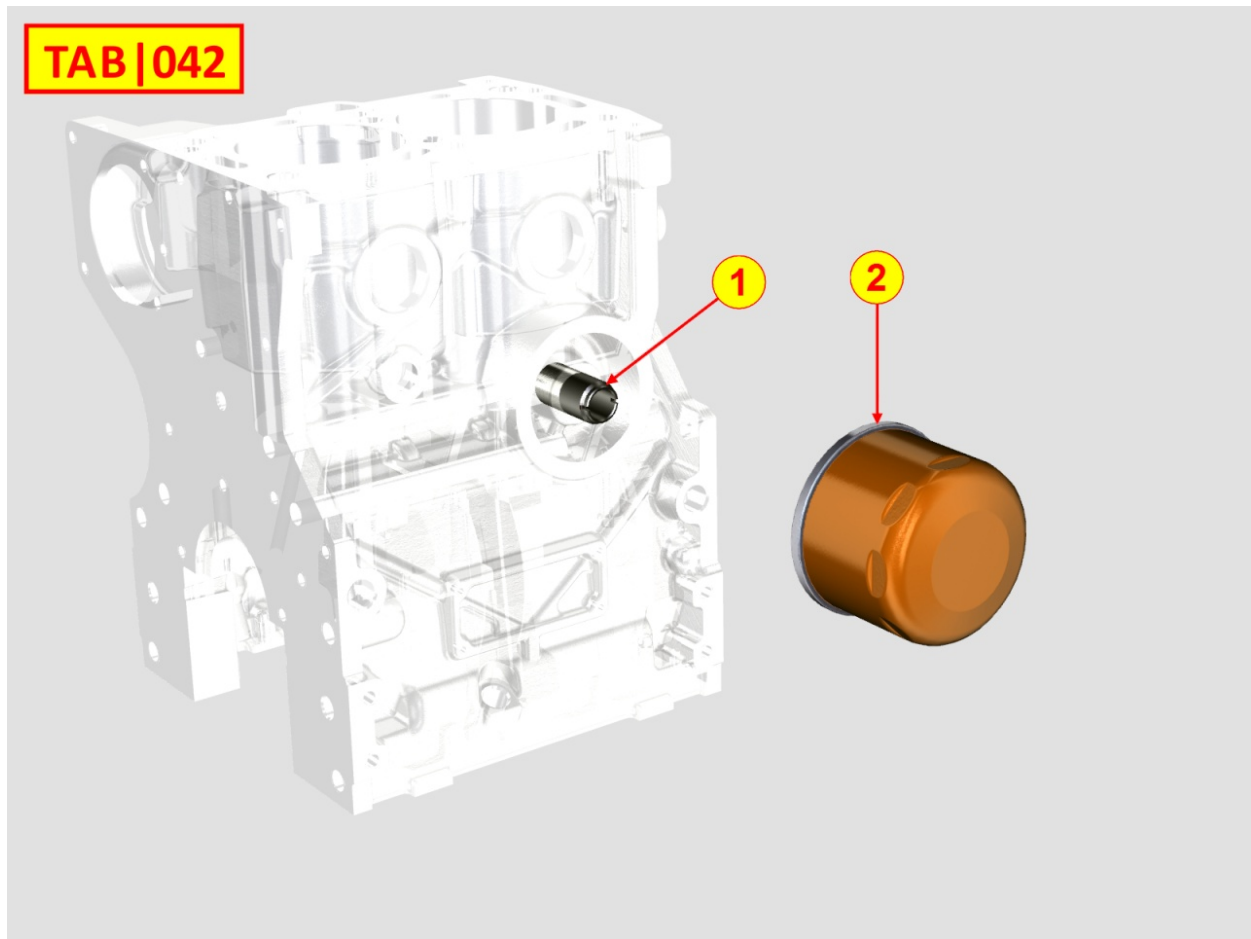

8042320040 - OIL FILTER

Pos	Kit	Included In	Code	Description	Qty	Old Code	Tech. Info
1			ED0072650210-S	JOINT	1		
2			ED0021752830-S	OIL FILTER CARTRIDGE	1	ED0021751070-S