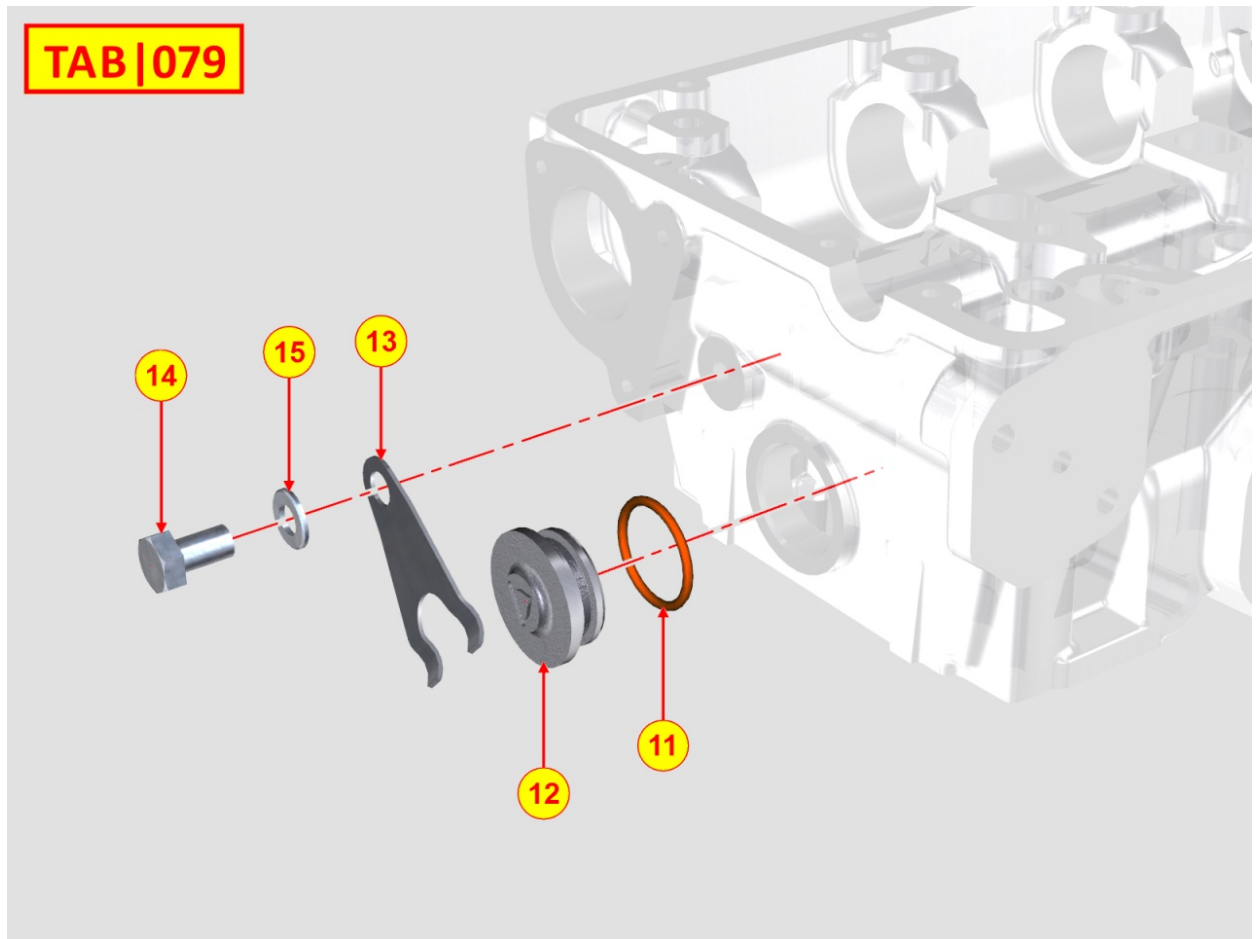

8079320040 - FITTING FOR CAB HEATING

Pos	Kit	Included In	Code	Description	Qty	Old Code	Tech. Info
11				802132...0			
12			ED0090650070-S	CAP	1		
13				802132...0			
14				802132...0			
15				802132...0