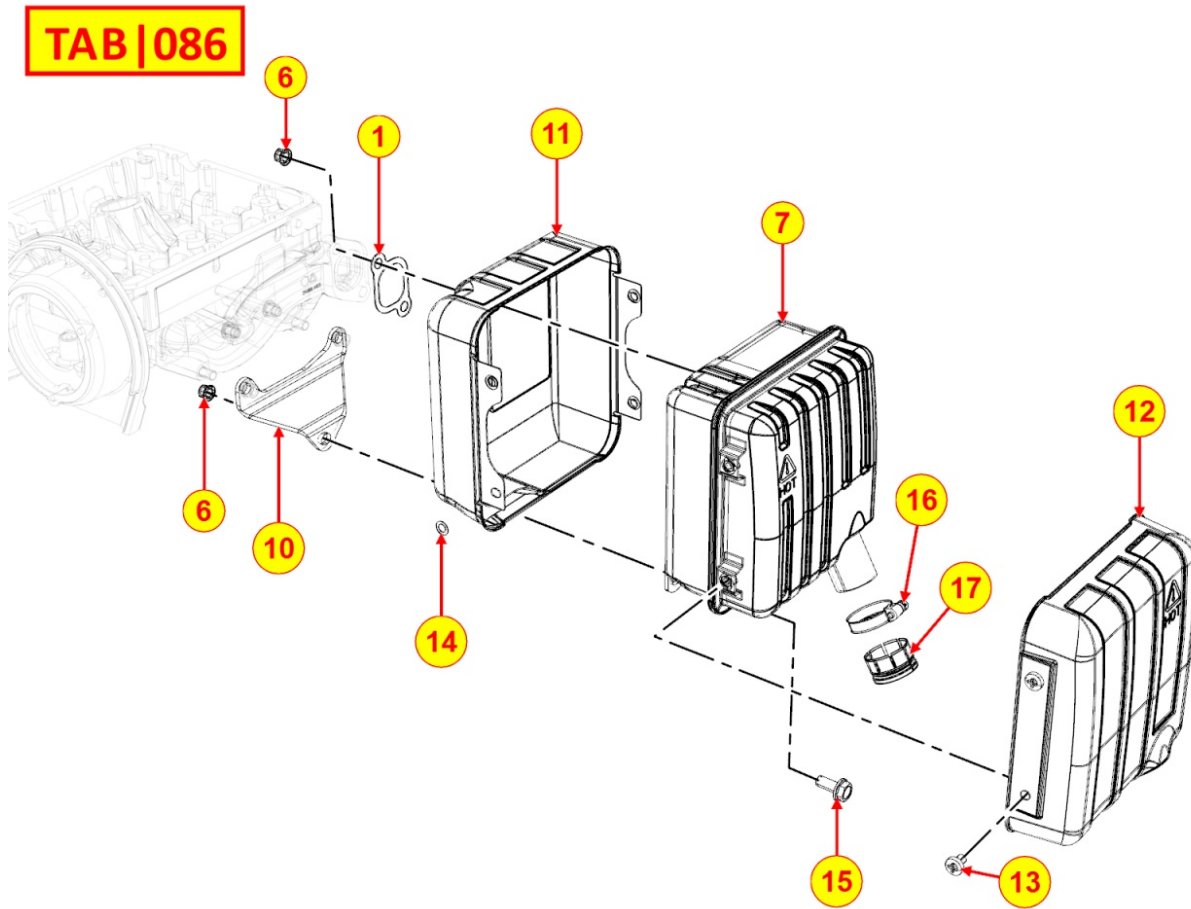

8086320160 - EXHAUST MUFFLER

Pos	Kit	Included In	Code	Description	Qty	Old Code	Tech. Info
1			ED0045011010-S	GASKET	1	ED0045011130-S	
6			ED0032401630-S	NUT	3		
7	(A)		ED0054604640-S	MUFFLER	1		
7			ED0054604650-S	MUFFLER	1		
10			ED0092651710-S	STAFFA SOSTEGNO MARMITTA A BOR	1		
11		(A)	ED0069273680-S	GUARD	1		
12		(A)	ED0069273690-S	GUARD	1		
13		(A)	ED0097900370-S	SCREW	4		
14			ED0075550270-S	WASHER	4		
15			ED0017701110-S	BOLT	1		
16			ED0036301560-S	CLAMP	1		
17			ED0096022060-S	PIPE	1