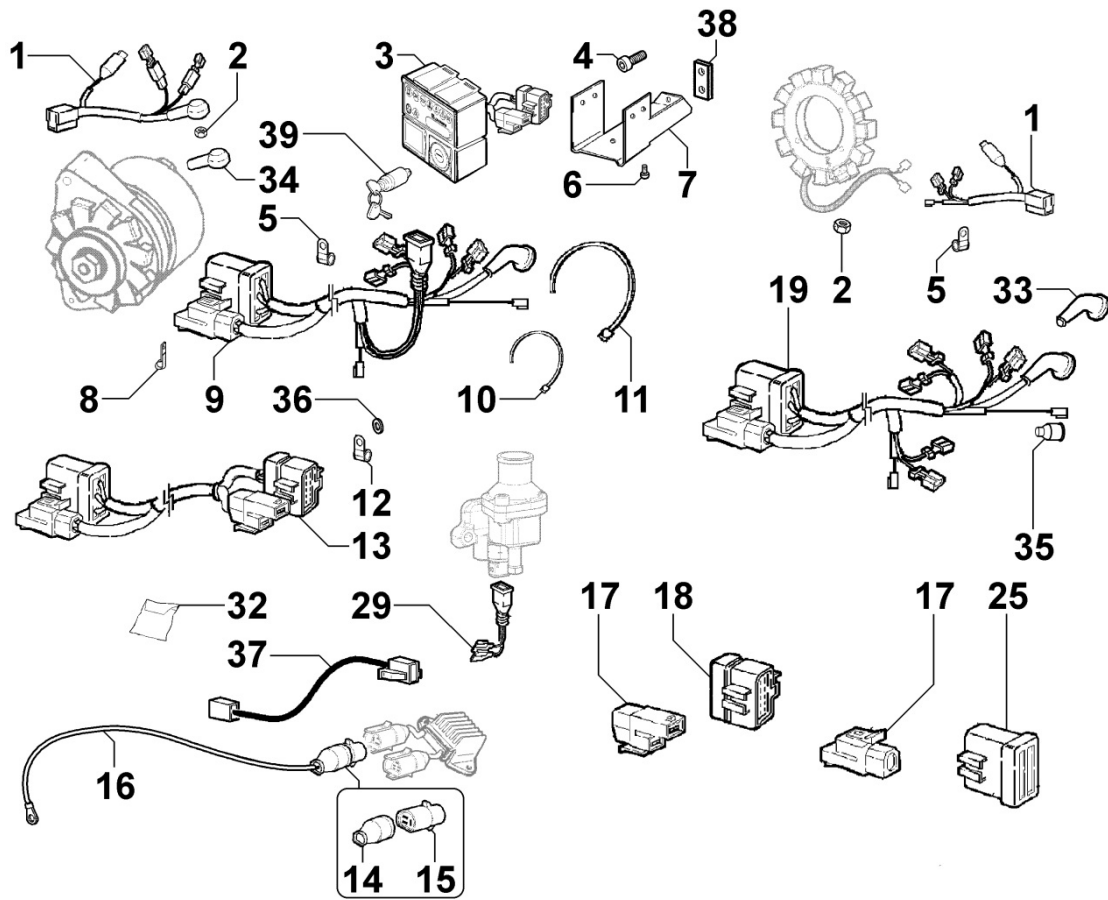

8103320300 - CONTROL PANEL / ENGINE WIRES

Pos	Kit	Included In	Code	Description	Qty	Old Code	Tech. Info
1			ED0021859050-S	CABLE	1		
5			ED0036170880-S	CLAMP	2		
11			ED0024711110-S	CABLE TIE	1		
12			ED0036170890-S	CLAMP	1		
17		(C)	ED0015571220-S	JUNCTION BLOCK	1		
18		(C)	ED0015571190-S	JUNCTION BLOCK	1		
19			ED0021862720-S	CABLE	1		
25			ED0015571180-S	JUNCTION BLOCK	1		
32	C		ED0048963870-S	ASSEMBLY	1		
33		(B)	ED0064910050-S	GROMMET	1		
35		(B)	ED0064910130-S	GROMMET	2