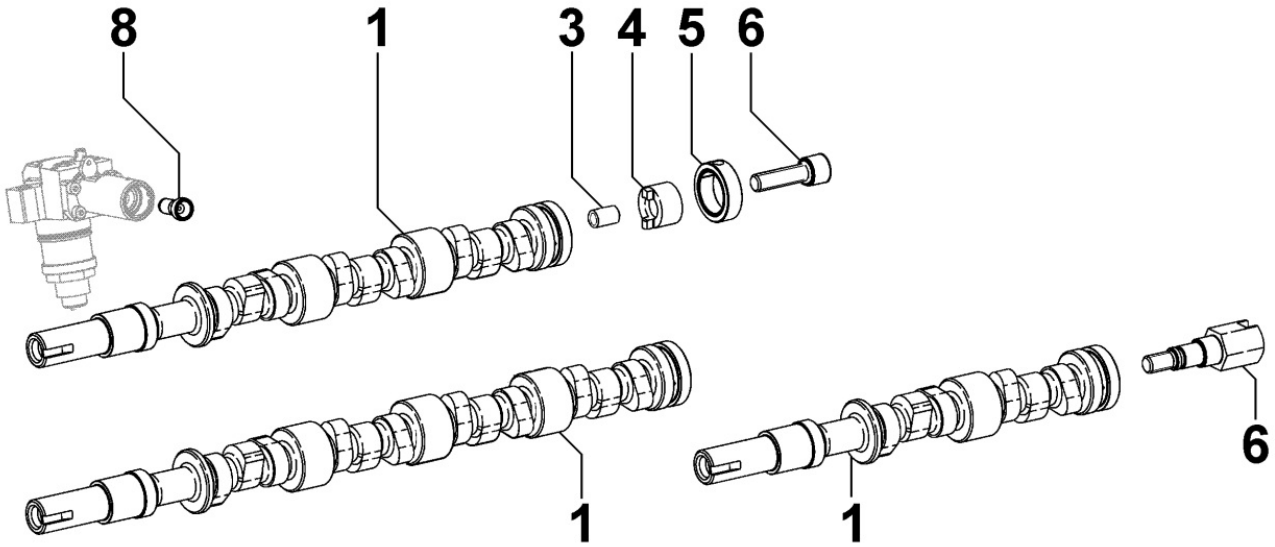

8035320150 - CAMSHAFT

Pos	Kit	Included In	Code	Description	Qty	Old Code	Tech. Info
1			KDISC.		1	ED0010115020-S	
3			ED0019701400-S	BUSHING	1		▲
4			ED0035800180-S	ECCENTRIC	1		▲
6			ED0097302940-S	ALLEN SCREW	1		▲
8			ED0014101120-S	PUSHROD	2