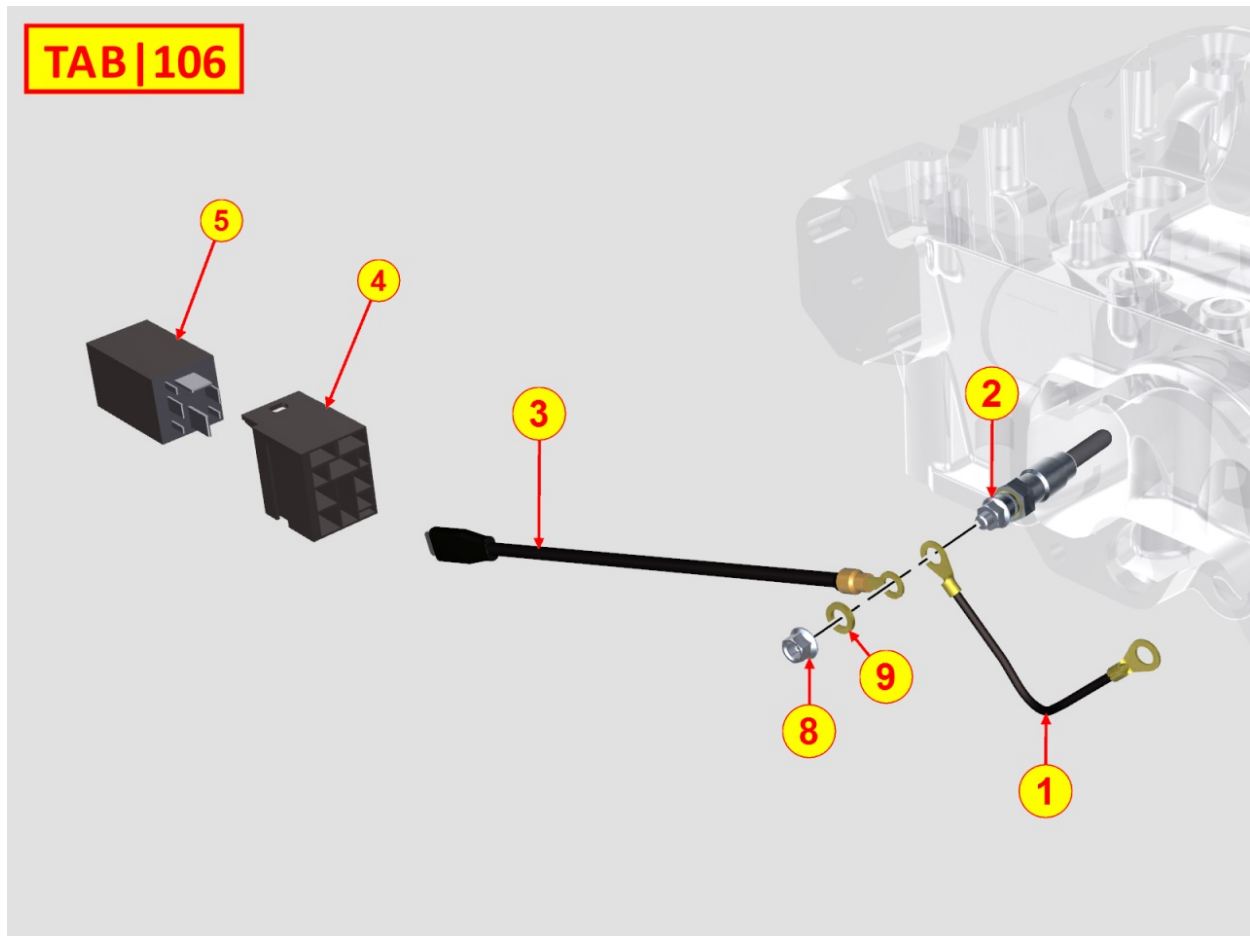

8106320050 - GLOW PLUGS / PRE-HEATING RELAY

Pos	Kit	Included In	Code	Description	Qty	Old Code	Tech. Info
1			ED0021855480-S	CABLE	1		
2	A		ED0021001090-S	GLOW PLUG	2		⚠
3			ED0021858670-S	CABLE	1		⚠
4			ED0021931340-S	GLOW PLUG MODULE	1		
5			ED0058301610-S	JUNCTION	1