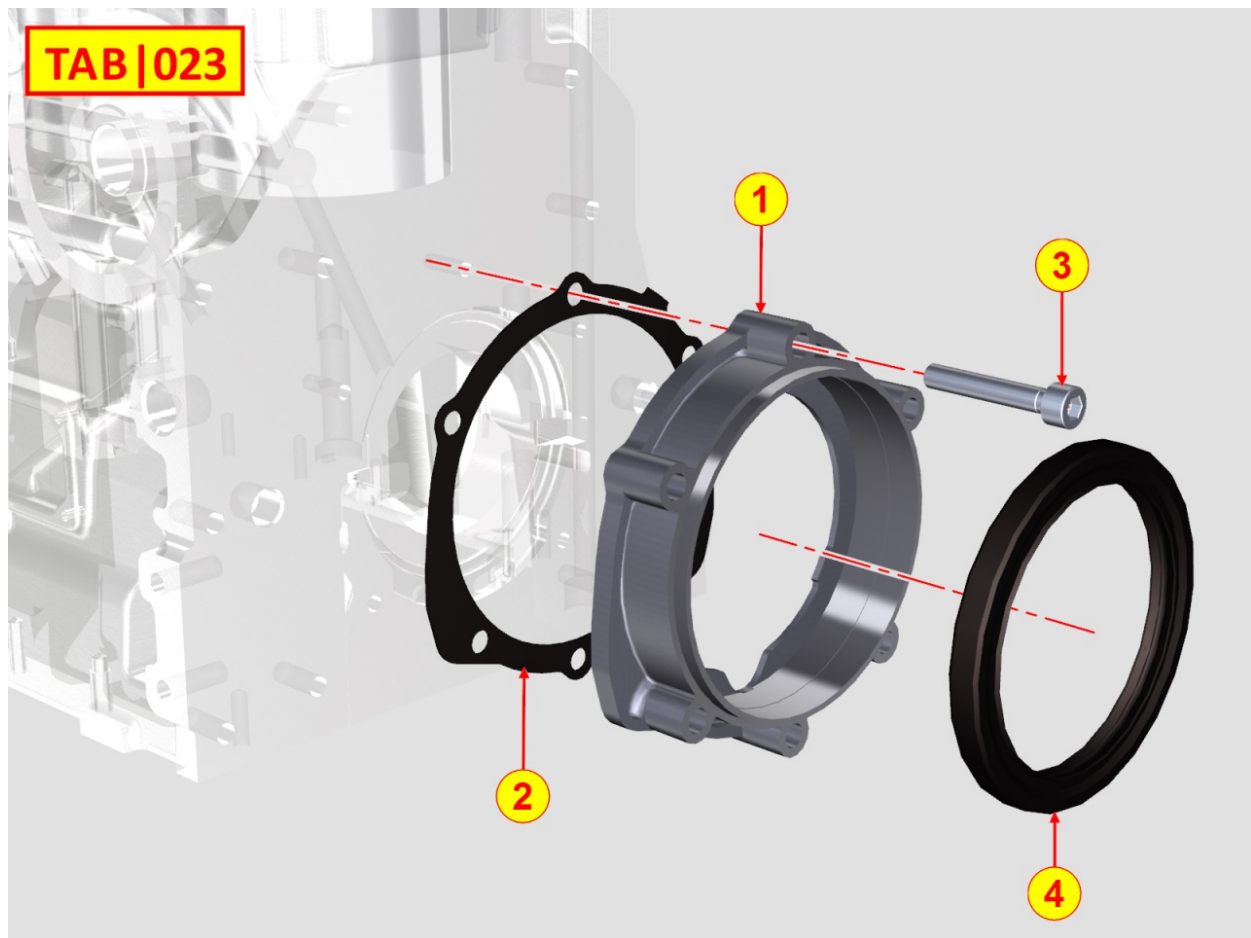

8023320020 - FLYWHEEL SIDE SUPPORT

Pos	Kit	Included In	Code	Description	Qty	Old Code	Tech. Info
1	A		ED0037900790-S	FLANGE	1		
2			ED0045011560-S	GASKET	1		
3			ED0097303410-S	ALLEN SCREW	6		
4		(A)	ED0012133470-S	SEAL RING	1