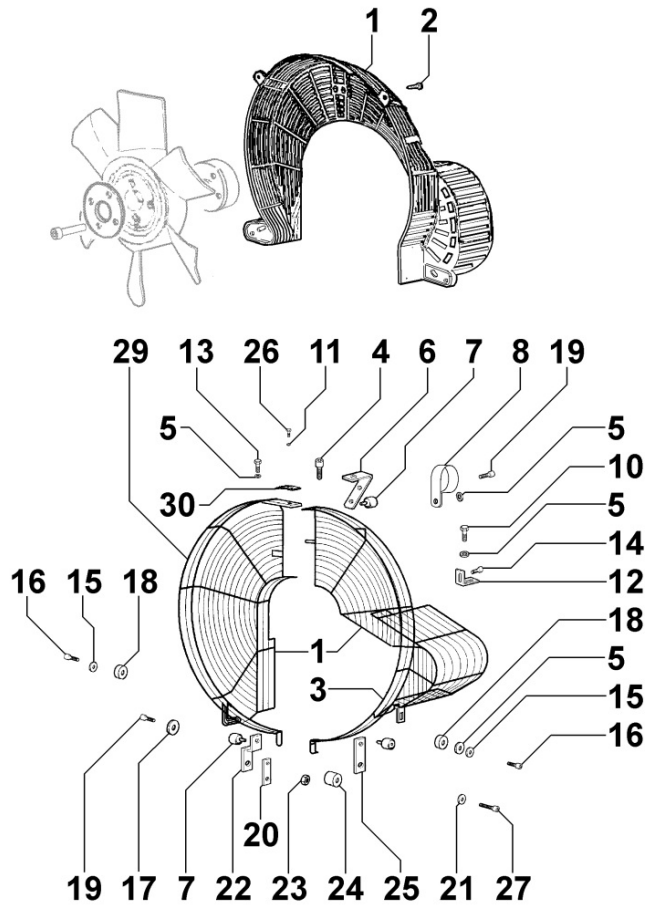

8172320090 - FAN GUARD

Pos	Kit	Included In	Code	Description	Qty	Old Code	Tech. Info
3			ED0069273830-S	GUARD	1		
10			ED0017600050-S	BOLT	1		
11			ED0076251090-S	WASHER	1		
13			ED0017600030-S	BOLT	1		
15		(A)	ED0076260010-S	WASHER	2		
16			ED0097320840-S	ALLEN SCREW	2		
26			ED0017550010-S	BOLT	1		
29			ED0069273820-S	GUARD	1		
30			ED0062600760-S	PLATE	1		
31			ED0076250080-S	WASHER	2