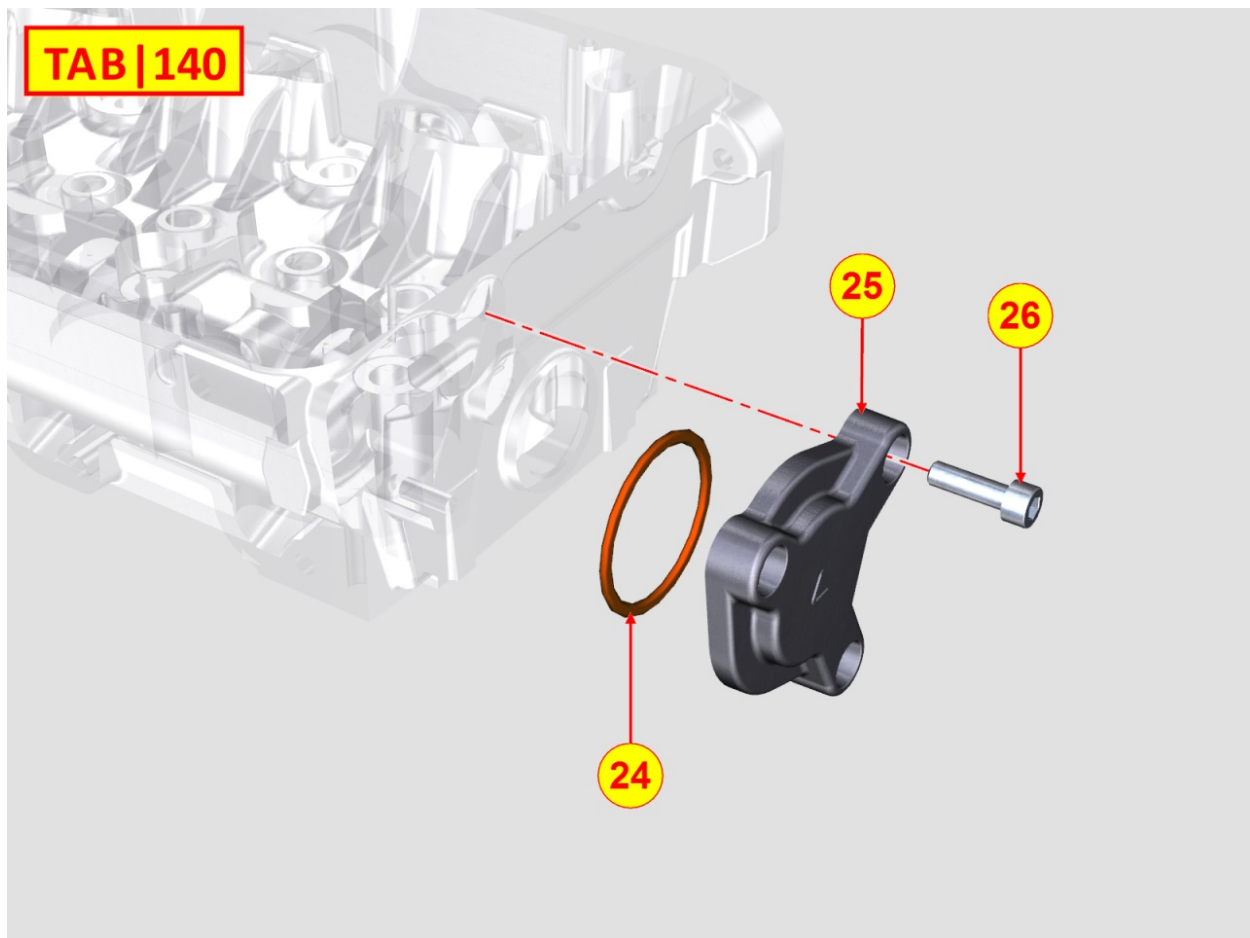

8140320040 - 3rd PTO

Pos	Kit	Included In	Code	Description	Qty	Old Code	Tech. Info
24			ED0012002330-S	O-RING	1		
25			ED0038000260-S	FLANGE	1		
26			ED0097304160-S	ALLEN SCREW	3