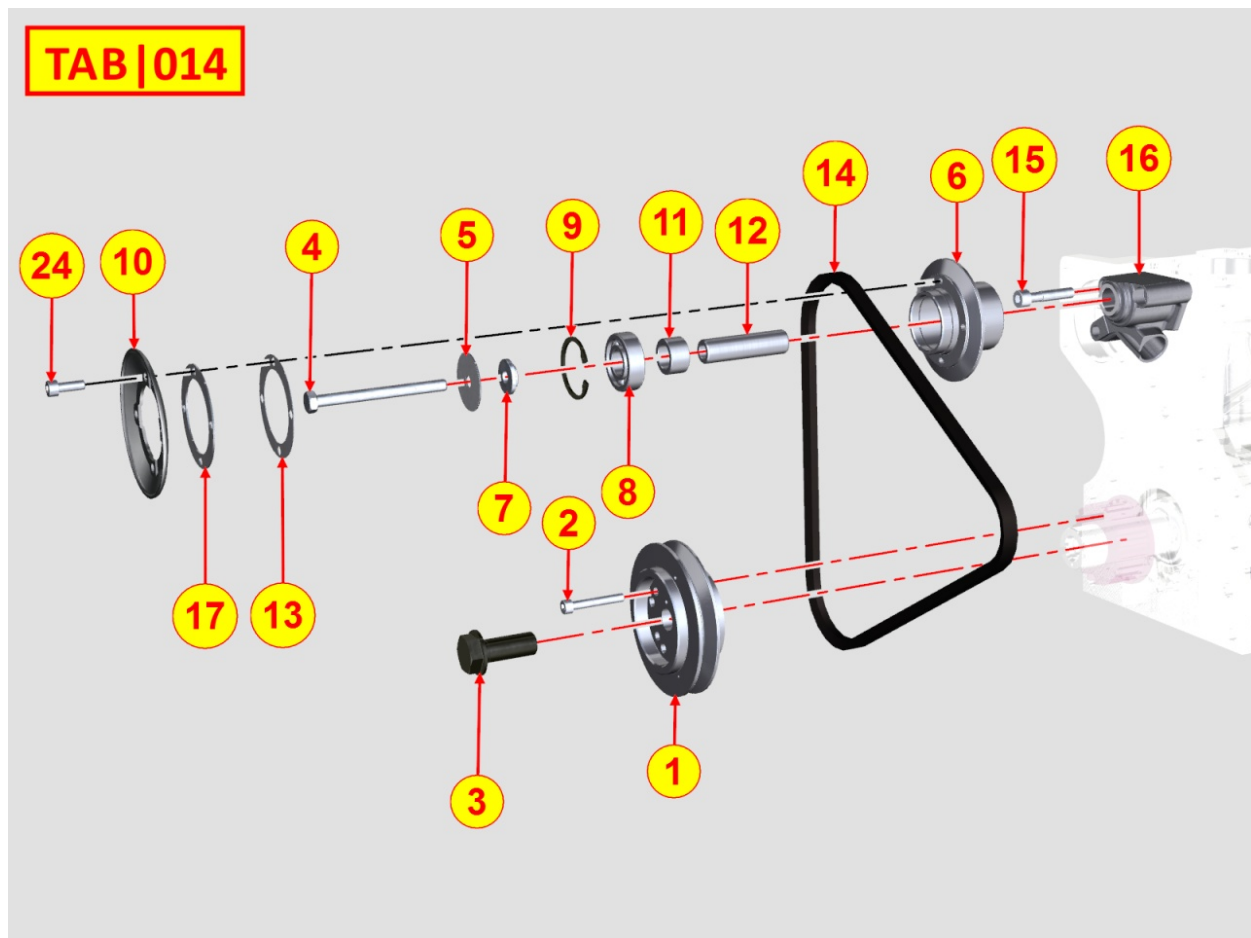

8014320060 - PULLEYS / BELT

Pos	Kit	Included In	Code	Description	Qty	Old Code	Tech. Info
1			ED0070511430-S	CRANKSHAFT PULLEY (DRIVING PULLEY) 1 GRO	1		
2			ED0097320160-S	ALLEN SCREW	4		
3			ED0098653190-S	CRANKSHAFT BOLT	1		
4			ED0017700220-S	BOLT	1		
5			ED0075150060-S	WASHER	1		
6	A		ED0070511660-S	PULLEY	1		
6		(A)	ED0080751000-S	HALF PULLEY	1		
7			ED0075900070-S	WASHER	1		
8		(A)	ED0030020320-S	BEARING	2		
9		(A)	ED0012400390-S	SNAP RING	2		
10			ED0080750950-S	HALF PULLEY	1		
11		(A)	ED0034660460-S	SPACER	1		
12		(A)	ED0062050280-S	PIN	1		
13			ED0075500160-S	WASHER	2		
14			ED0024400080-S	VEEBELT	1	ED0024403050-S	
15			ED0097300310-S	ALLEN SCREW	3		
16			ED0088500530-S	SUPPORT	1		
17			ED0075500200-S	WASHER	4