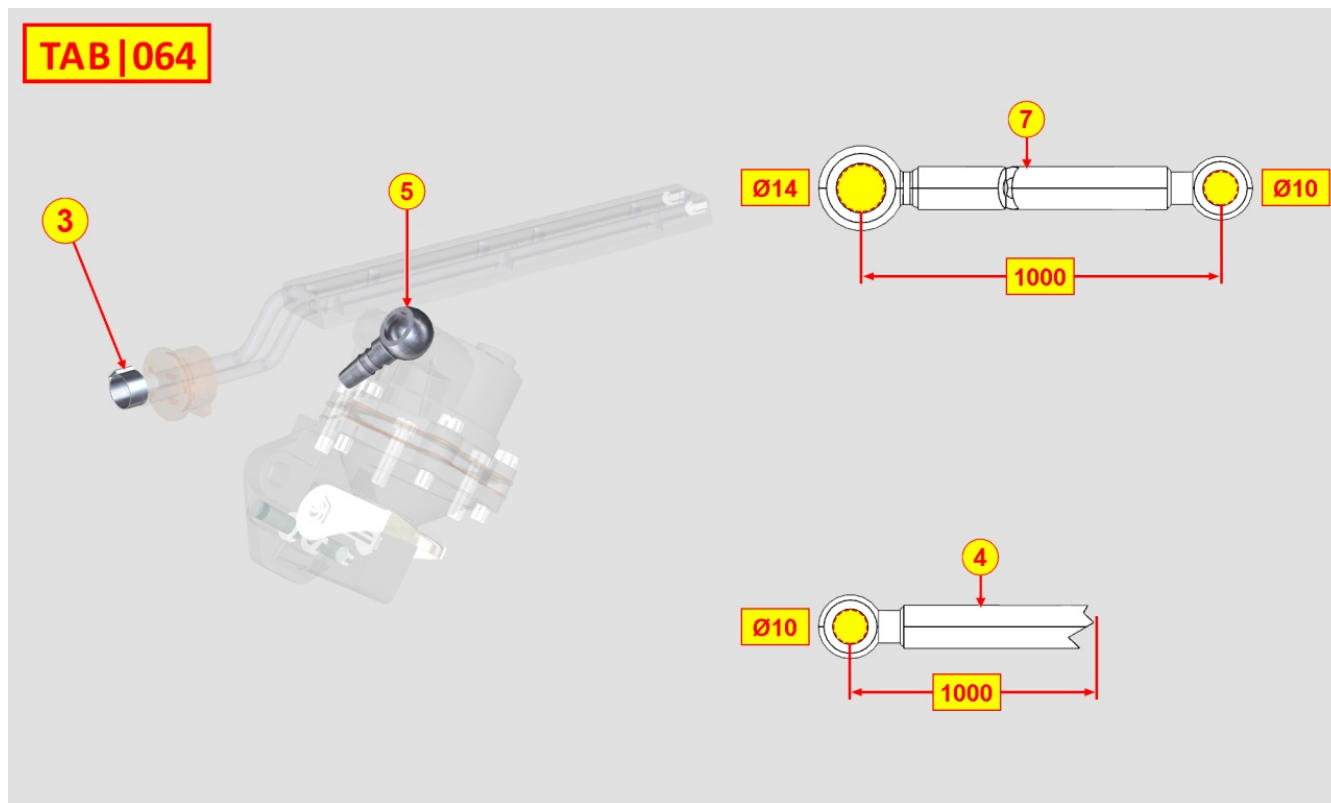

8064320130 - FUEL LINES

Pos	Kit	Included In	Code	Description	Qty	Old Code	Tech. Info
3			ED0036302170-S	CLAMP	1		
4			ED0093758590-S	FUEL TUBE	1		
5			ED0072701380-S	JOINT	1		
7			ED0093758530-S	FUEL HOSE 10/14 6X12 L=1000	1