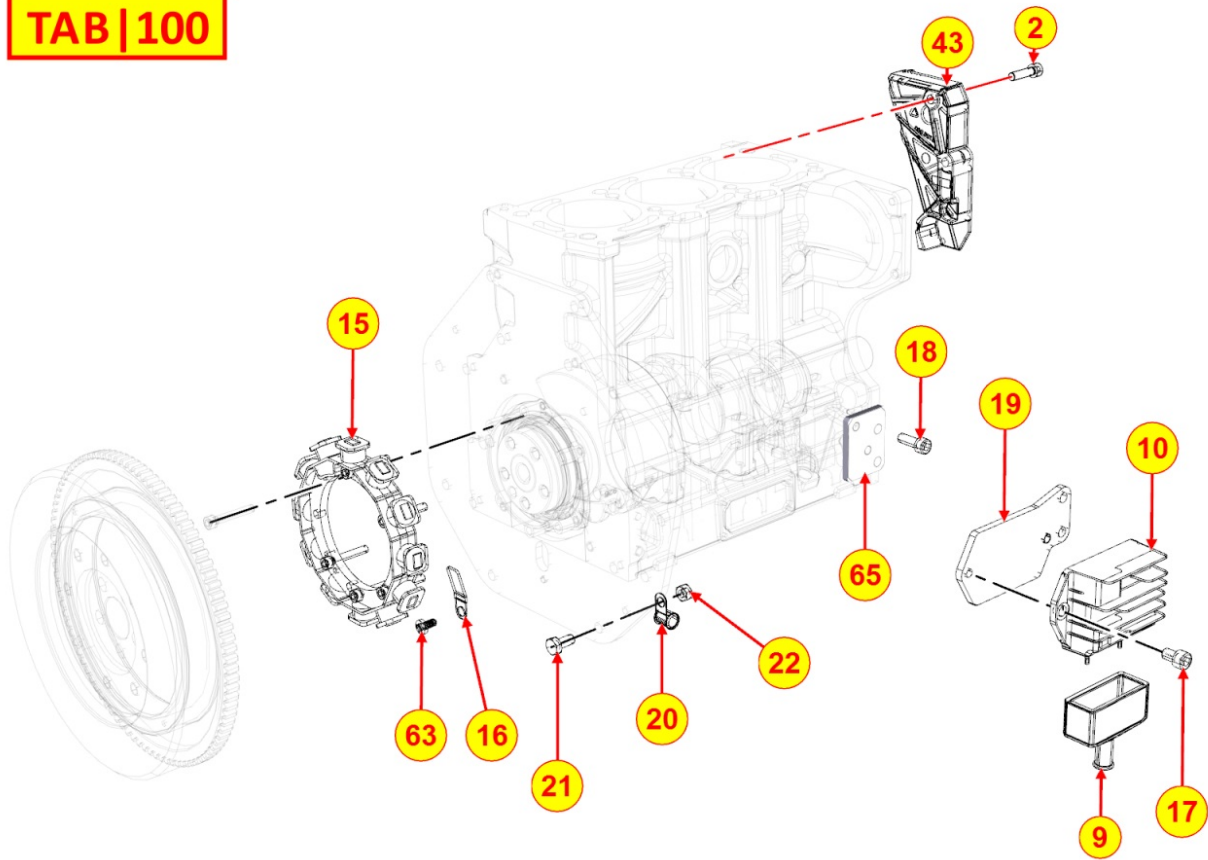

8100320540 - VOLTAGE ALTERNATOR

TAB | 100

Pos	Kit	Included In	Code	Description	Qty	Old Code	Tech. Info
2			ED0097320640-S	ALLEN SCREW	2		
3			ED0087250500-S	SUPPORT	1		⚠
9			ED0021450140-S	CAP	1		
10			ED0073624020-S	VOLTAGE REGULATOR 12V30A+W	1		
15			ED0085650830-S	STATOR	1		⚠
16			ED0062751540-S	PLATE	1		
17			ED0097310300-S	ALLEN SCREW	4		
18			ED0097301180-S	ALLEN SCREW	2		
19			ED0085453990-S	BRACKET	1		
20			ED0036170880-S	CLAMP	1		
21			ED0017700020-S	BOLT	1		
22			ED0032400180-S	NUT	1		
43			ED0038000350-S	FLANGE	1		
63			ED0098651220-S	VITE/SCREW	1		
65			ED0085456450-S	BRACKET	1