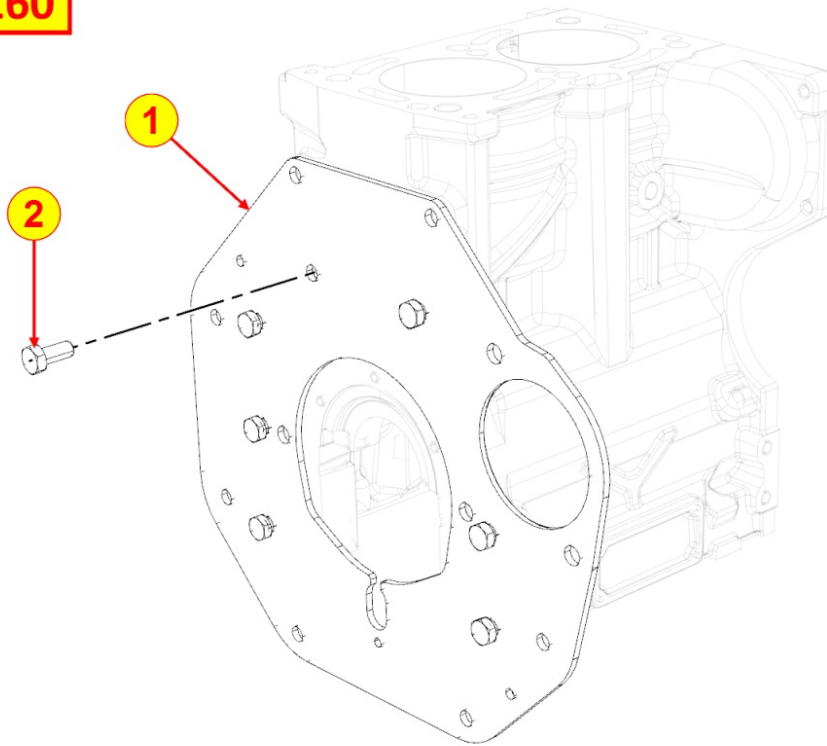

8160320080 - ENGINE FLANGE / BACKPLATE

TAB | 160

Pos	Kit	Included In	Code	Description	Qty	Old Code	Tech. Info
1			ED0063705030-S	PLATE	1		
2			ED0017701270-S	BOLT	7