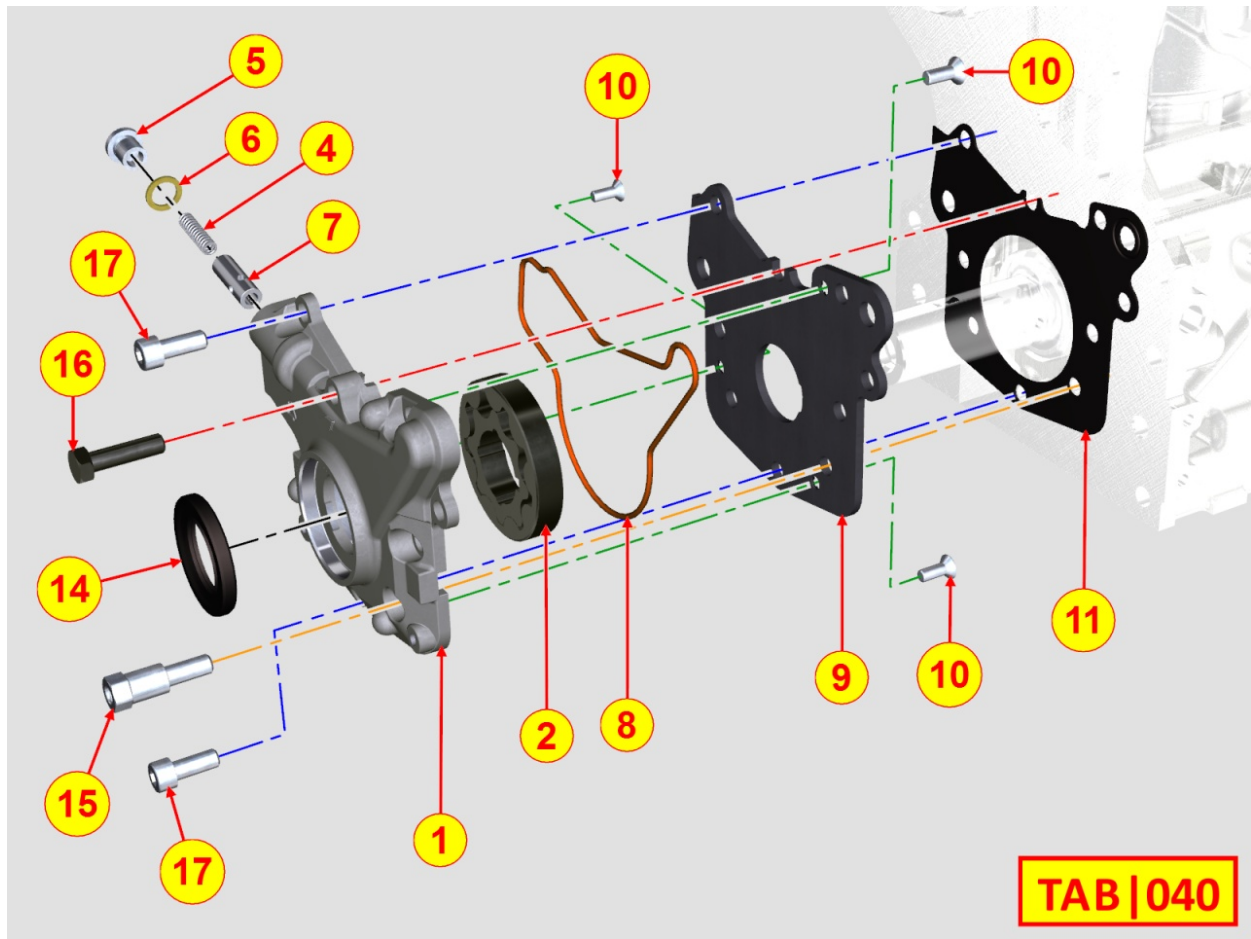

8040320040 - OIL PUMP

Pos	Kit	Included In	Code	Description	Qty	Old Code	Tech. Info
1	A		ED0066051310-S	OIL PUMP	1	ED0066050960-S	
2		(A)		POS. 1			
4		(A)	ED0056250080-S	SPRING	1		
5		(A)	ED0090150050-S	CAP	1		
6		(A)	ED0046700600-S	COPPER WASHER	1		⚠
7		(A)	ED0064950450-S	PLUNGER	1		
8		(A)	ED0012002920-S	O-RING	1		⚠
9		(A)		POS. 1			
10		(A)	ED0098000610-S	FLARING SCREW	3		
11		(A)	ED0045802160-S	GASKET	1		
14			ED0012133430-S	SEAL RING	1		⚠
15			ED0098651740-S	SPECIAL SCREW	2		
16			ED0017700070-S	BOLT	1		
17			ED0097320740-S	ALLEN SCREW	6