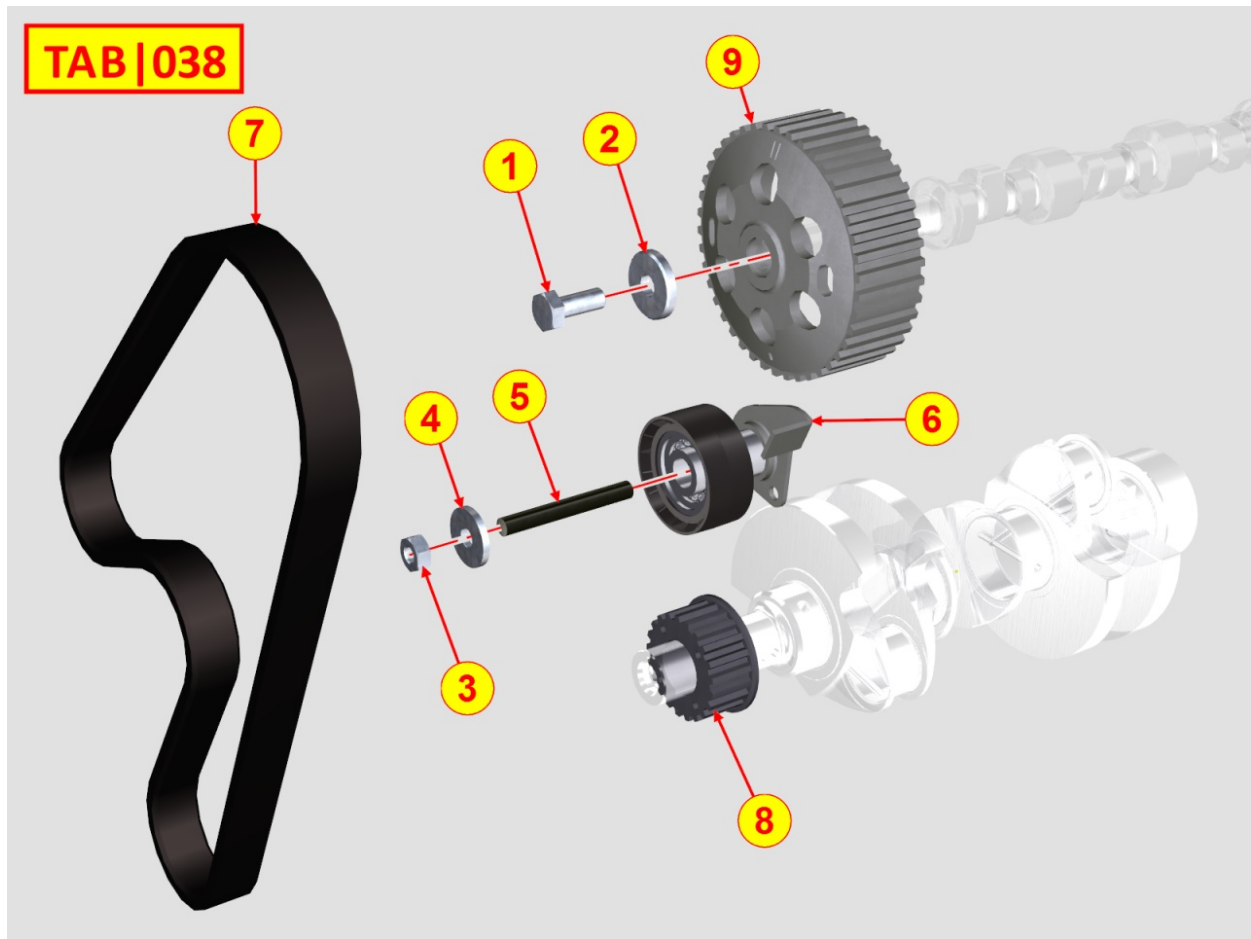

8038320020 - TIMING SYSTEM

Pos	Kit	Included In	Code	Description	Qty	Old Code	Tech. Info
1			ED0098201420-S	SCREW	1		
2			ED0076250450-S	WASHER	1		
3			ED0032400330-S	NUT	1		
4			ED0074950100-S	WASHER	1		
5			ED0068000900-S	STUD	1		
6			ED0041100090-S	BELT TENSIONER	1		
7			ED0024403380-S	TIMING BELT	1		⚠
8			ED0069752920-S	PULLEY	1		⚠
9			ED0070900120-S	TIMING DRIVEN PULLEY	1