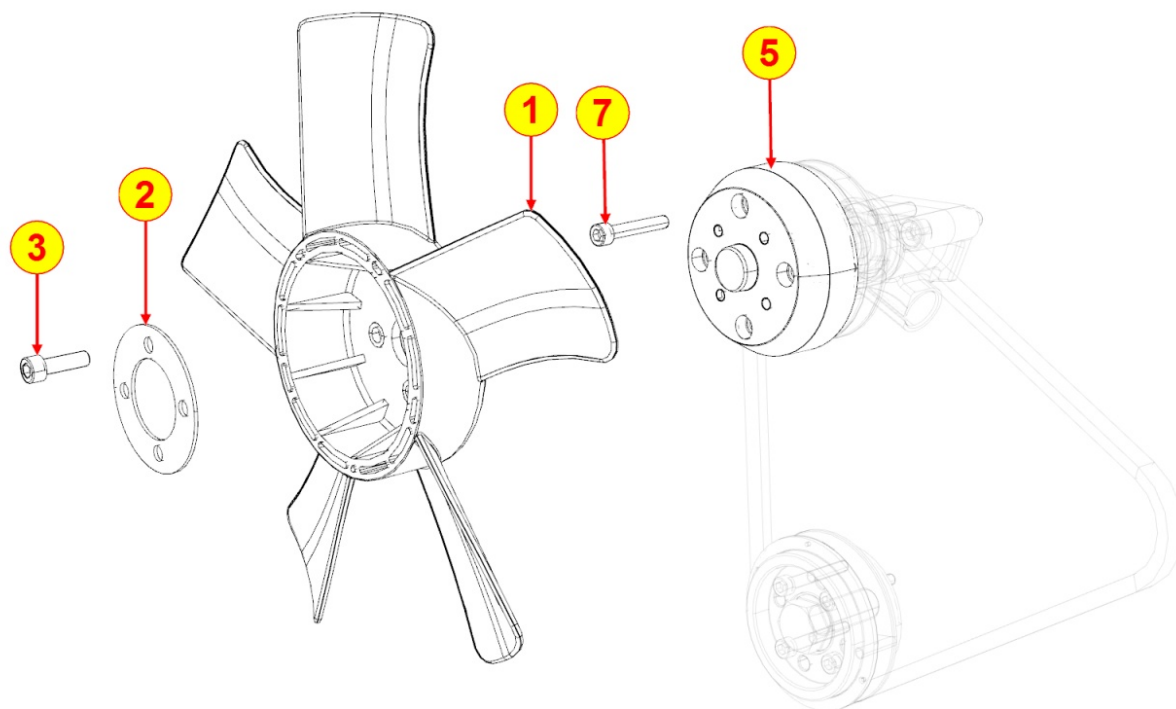

8071320570 - COOLING FAN

Pos	Kit	Included In	Code	Description	Qty	Old Code	Tech. Info
1			ED0097183330-S	FAN	1		
2			ED0062751670-S	PLATE	1		
3			ED0097300120-S	ALLEN SCREW	4		
4			ED0038100660-S	FLANGE	1		
7			ED0097320160-S	ALLEN SCREW	4