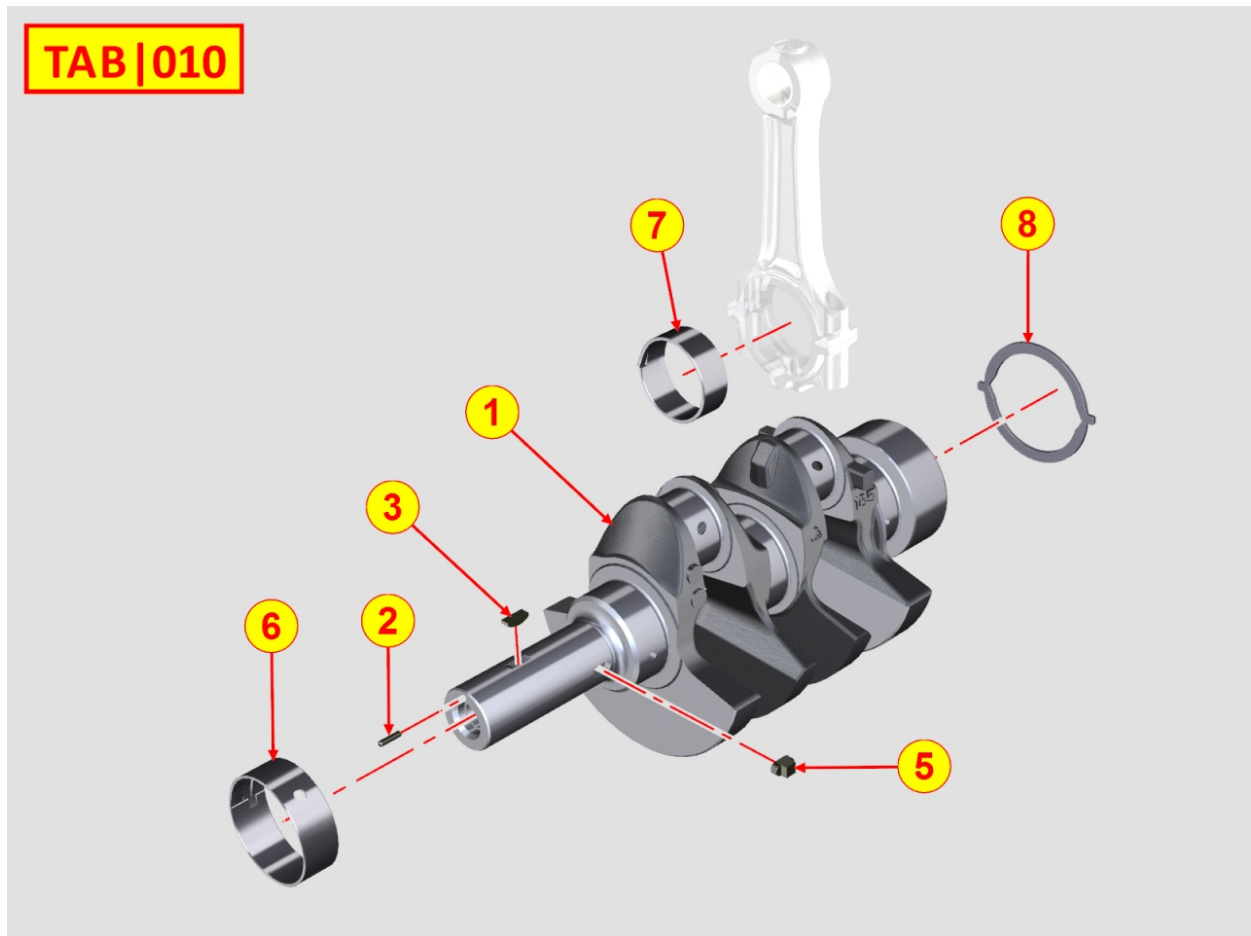

LDW 602

NORCAR-EXPO

Update Date 07/08/2019

Print Date 24/09/2019

Tavola ricambi

Index	Description
8010320030	CRANKSHAFT
8011320010	PISTON / CONNECTING ROD
8012320680	FLYWHEEL
8014320060	PULLEYS / BELT
8020320020	CRANKCASE
8021320140	CYLINDER HEAD
8022320020	HEAD COVER
8023320020	FLYWHEEL SIDE SUPPORT
8025320110	ENGINE MOUNTS
8030320010	INJECTION SYSTEM
8035320150	CAMSHAFT
8036320010	ROCKER ARMS / VALVES
8038320020	TIMING SYSTEM
8040320040	OIL PUMP
8041320040	OIL PAN
8042320040	OIL FILTER
8043320310	OIL DIPSTICK
8045320020	BREATHER SYSTEM
8047320150	OIL COOLER
8050320520	SPEED GOVERNOR
8051320170	CONTROLS
8052320080	ELECTROVALVE
8061320040	FUEL FILTER
8062320060	FUEL FEED PUMP
8064320130	FUEL LINES
8066320010	ADDITIONAL HOSES
8067320090	FIXING FOR COOLANT RADIATOR
8068320430	COOLANT HOSES
8071320570	COOLING FAN
8073320100	COOLANT RADIATOR
8074320010	THERMOSTAT UNIT
8075320010	COOLANT INLET FLANGE
8077320010	COOLANT PUMP
8079320040	FITTING FOR CAB HEATING
8080320470	AIR INLET MANIFOLD / AIR FILTER
8082320430	AIR INLET ACCESORIES

8010320030 - CRANKSHAFT

Pos	Kit	Included In	Code	Description	Qty	Old Code	Tech. Info
1	A		KDISC.		1	ED0010508450-S	
1	A		KDISC.		1	ED0010509810-S	
1	A		KDISC.		1	ED0010511090-S	
2		(A)	ED0084300040-S	TAPER PIN 3X12 DIN 1481	1		
3		(A)	ED0022801190-S	KEY	1		
4		(A)	ED0090801320-S	CAP	2		
5		(A)	ED0022801490-S	KEY	1		
6		(A)		802032...0	2/3/4/5		
7		(A)		801132...0	2/3/4		
8		(A)		802032...0	2		