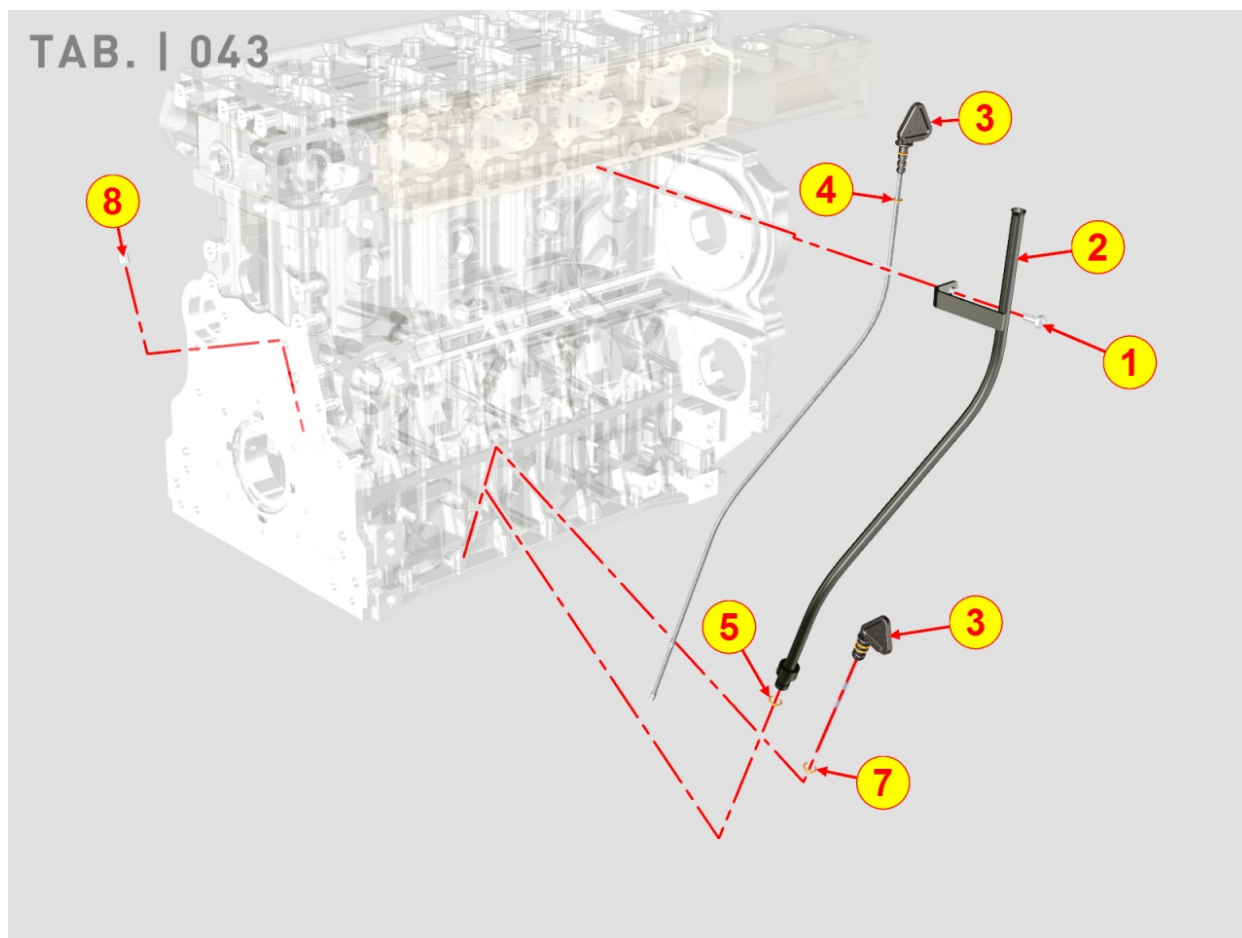

8043700160 - OIL DIPSTICK

Pos	Kit	Included In	Code	Description	Qty	Old Code	Tech. Info
3	A		ED0014005650-S	DIPSTICK	1		
8			ED0090802850-S	PLUG AVSEAL D12 02964-01215	1