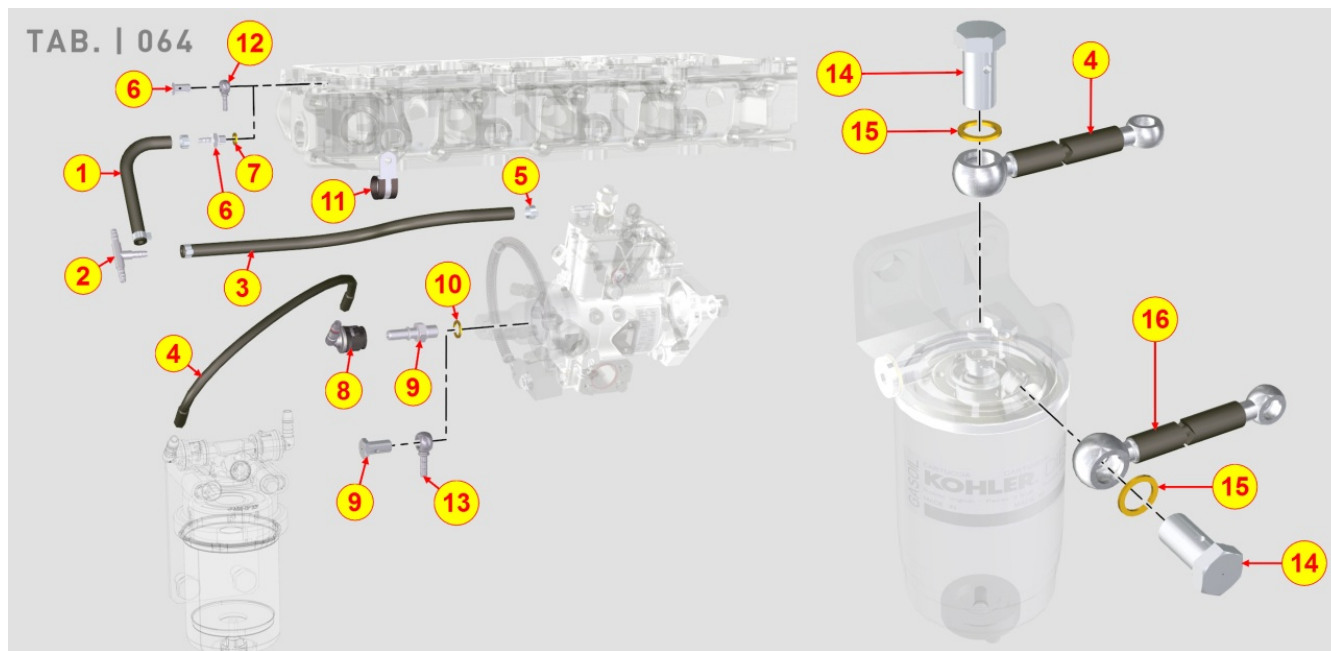

8064700070 - FUEL LINES

Pos	Kit	Included In	Code	Description	Qty	Old Code	Tech. Info
6			ED0072702720-S	BANJO UNION ON PUMP INJECTION	1		
7			ED0046700580-S	COPPER WASHER 8,2X12X1,5	1		
9			ED0072702980-S	UNION	1		
10			ED0046700600-S	COPPER WASHER	1