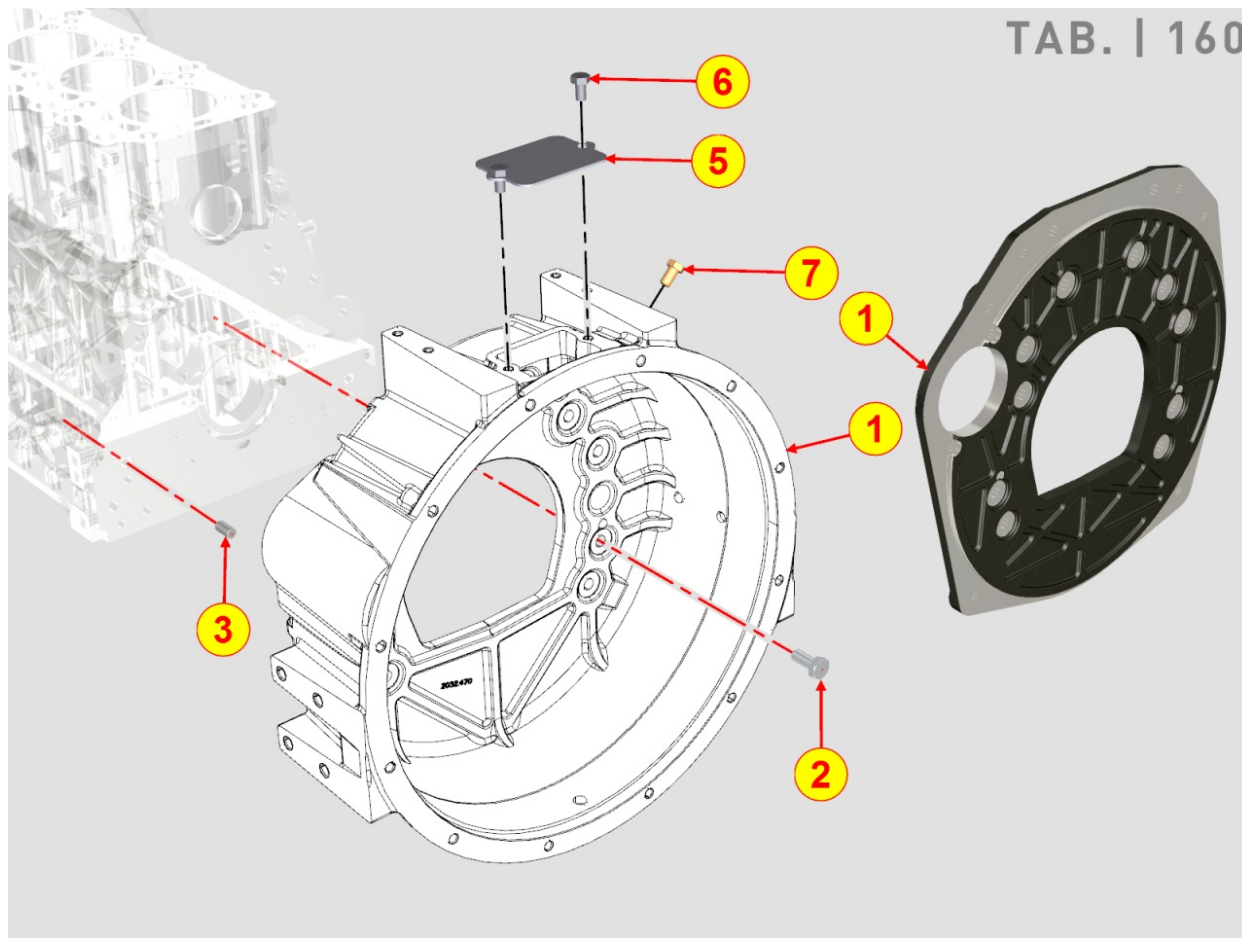

8160700090 - ENGINE FLANGE / BACKPLATE

Pos	Kit	Included In	Code	Description	Qty	Old Code	Tech. Info
1			ED0020324490-S	FLANGING BELL SAE4	1		
2			ED0017800310-S	VITE TE.10X25-5739-8G+ZN.B	10		
3			ED0084001080-S	DOWEL PIN D.10X20 UNI 1707	2