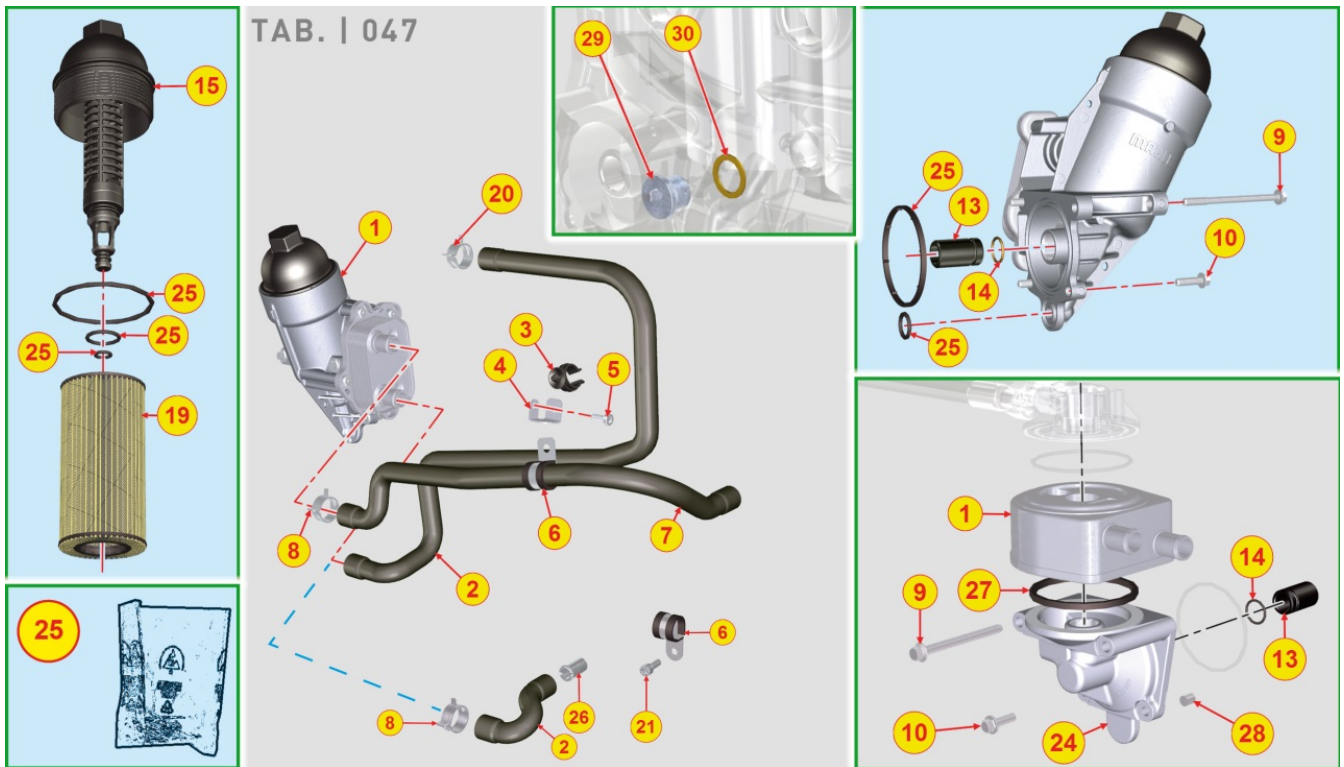

8047700020 - OIL COOLER

Pos	Kit	Included In	Code	Description	Qty	Old Code	Tech. Info
29			ED0090400310-S	HEX PLUG M16X1.5 DIN 908 + ZNB	1		
30			ED0046700190-S	COPPER WASHER D22X16.2 1	1