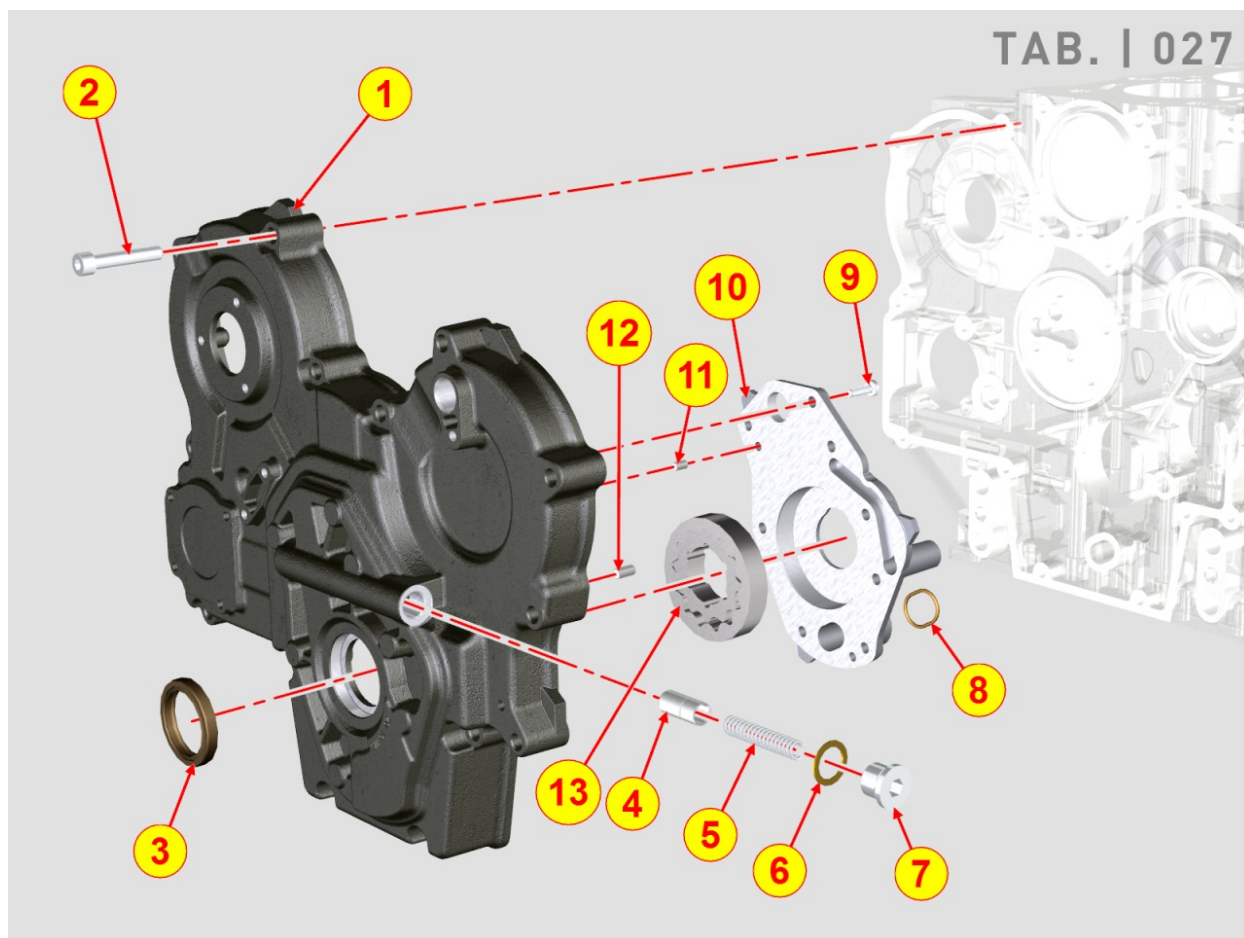

8027700200 - TIMING SYSTEM COVER

Pos	Kit	Included In	Code	Description	Qty	Old Code	Tech. Info
1	(A)		ED0066580390-S	OIL PUMP CARTER ASSY	1		
2			ED0097300320-S	SOC HEAD CAP SCR M8X45L 8.8	15		
3			ED0012135500-S	OIL SEAL RING38X50X7 CHO	1		
4	(A)		ED0064950840-S	CURSOR FOR BY-PASS OIL	1		
5	(A)		ED0056250300-S	SPRING	1		
6	(A)		ED0046700190-S	COPPER WASHER D22X16.2 1	1		
7	(A)		ED0090150110-S	CAP	1		
8			ED0012000810-S	OR 3100 D2000	1		
9	(A)			Pos. 1			
10	(A)			Pos. 1			
11	(A)			Pos. 1			
12			ED0084000200-S	SPINA CIL.D.6X12 UNI 1707	2		
13	(A)			Pos. 1