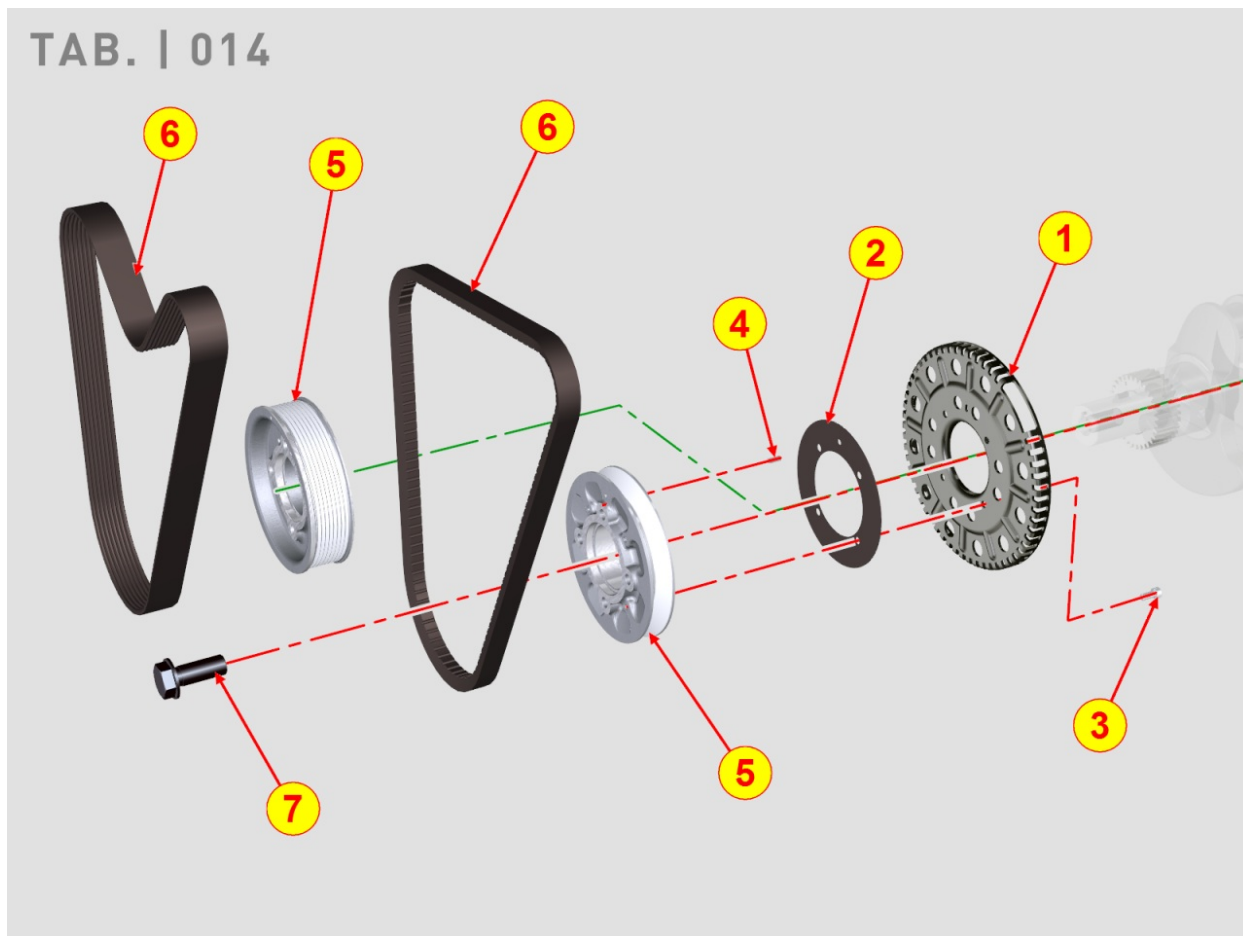

8012700030 - FLYWHEEL

Pos	Kit	Included In	Code	Description	Qty	Old Code	Tech. Info
1	A		ED0098816860-S	COMPLETE FLYW.SAE 7"1/2	1		
2			ED0018620890-S	BOLT	6		
3		(A)	ED0028162450-S	RING GEAR	1		

8014700230 - PULLEYS / BELT