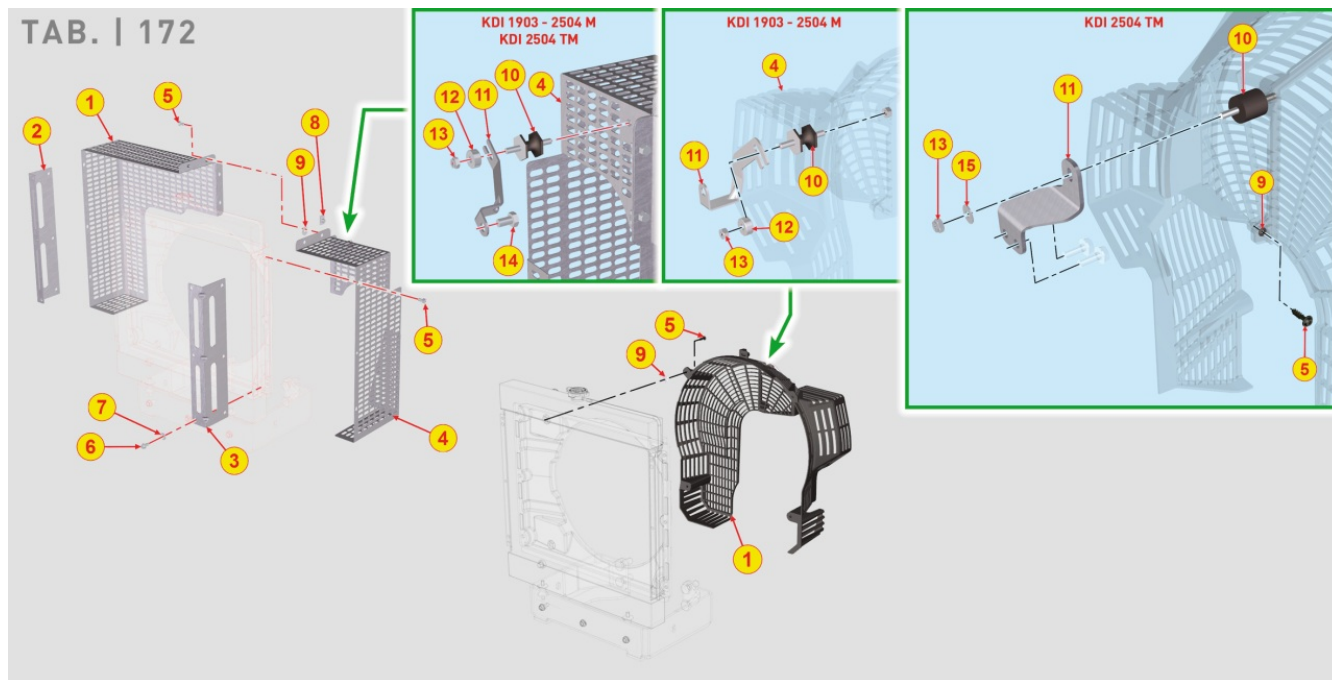

8172700110 - FAN GUARD

Pos	Kit	Included In	Code	Description	Qty	Old Code	Tech. Info
1			ED0069278590-S	COMPLETE FAN PROTECTION	1		
5			ED0098202560-S	SELF THREAD SCREW M6X20	6		⚠
9			ED0012004360-S	OR 3014(3.63X2.62)	6		⚠
10			ED0086362630-S	VIBRATION ISOLATOR	1		⚠
11			ED0085464800-S	BRACKET	1		
12			ED0035262240-S	SPACER 6,5x18x8	1		⚠
13			ED0032030480-S	NUT M 6X1 H=5,5 ACC.6S+ ZN.b	1