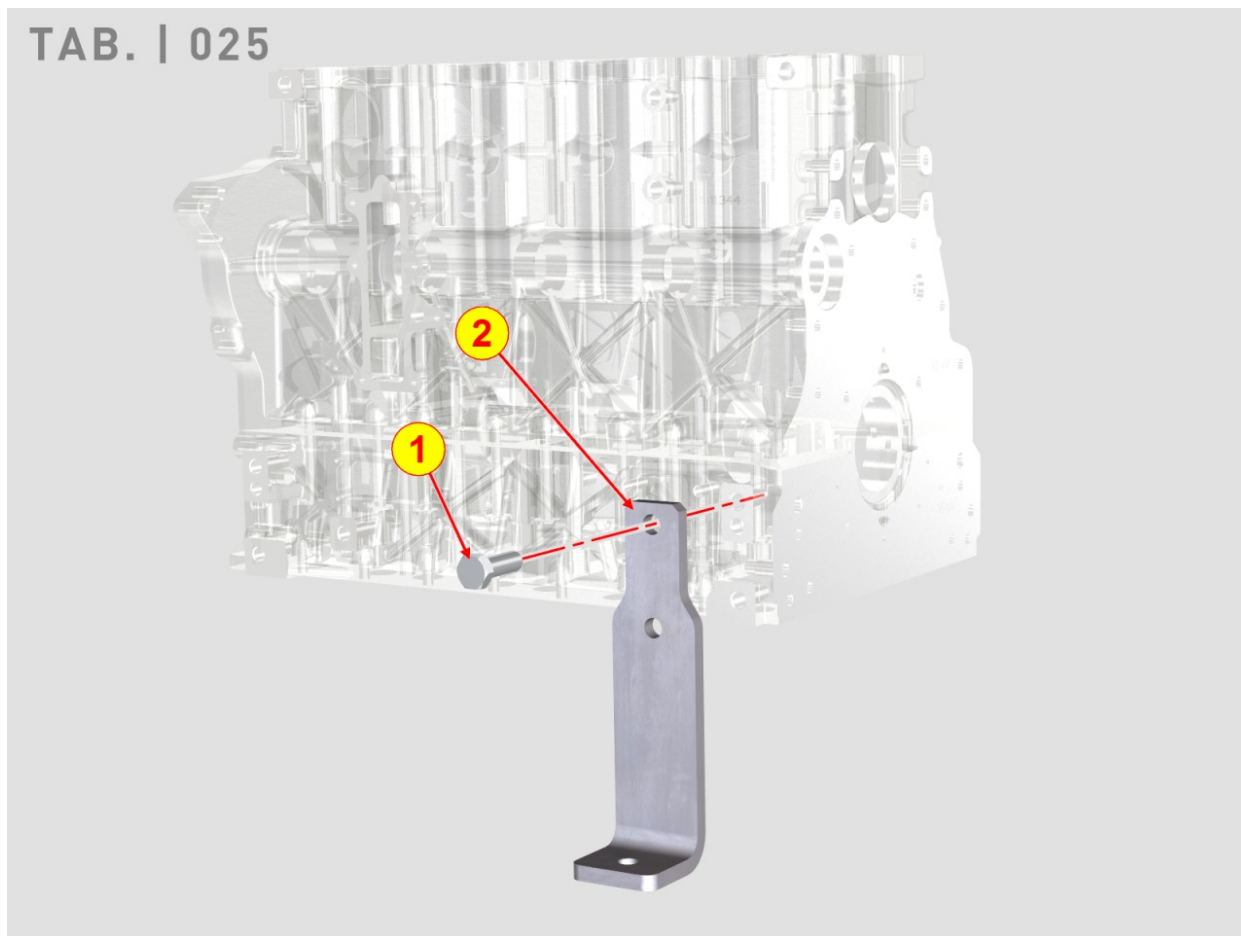

8025700010 - ENGINE MOUNTS

Pos	Kit	Included In	Code	Description	Qty	Old Code	Tech. Info
1			ED0017900240-S	BULLONE/BOLT 'D' 10	8		
2			ED0085464070-S	ENGINE SUPPORT BRACKET	4