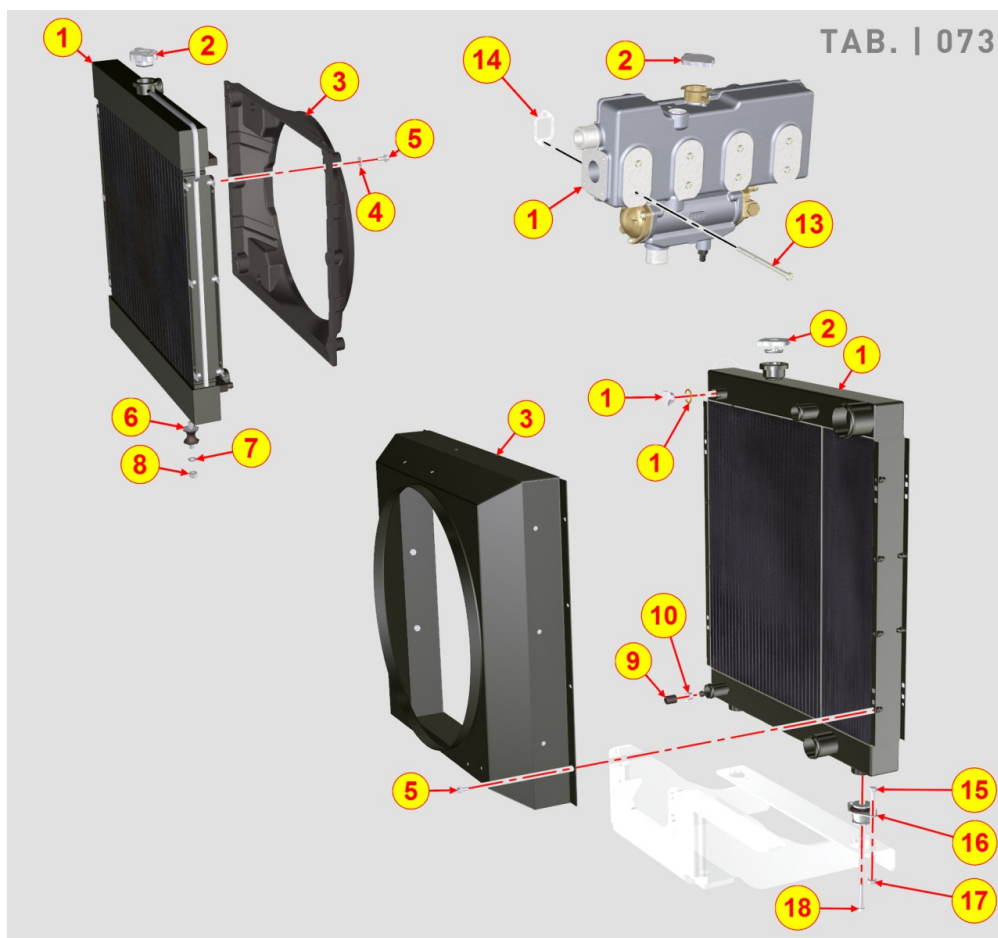

8073700100 - COOLANT RADIATOR

Pos	Kit	Included In	Code	Description	Qty	Old Code	Tech. Info
1	A		ED0073502910-S	WATER COOLER	1		
2		(A)	ED0090002390-S	PLUG	1		
3			ED0025697560-S	AIR CONVEYOR FOR FAN D.350mm	1		
4			ED0076250700-S	PLAIN WASHER 6X16X1	6		
5			ED0097300100-S	SOC HEAD CAP SCR M6X16L STEEL	6		
6			ED0086362640-S	VIBRATION ISOLATOR	2		
7			ED0076250120-S	PLAIN WASHERS 8,4X17X1,6	2		
8			ED0032030750-S	LOCKNUT M.8 h.8,5	2		
9			ED0090801910-S	CAP	1		
10			ED0036171680-S	Clamp SM9CW1 D.16	1