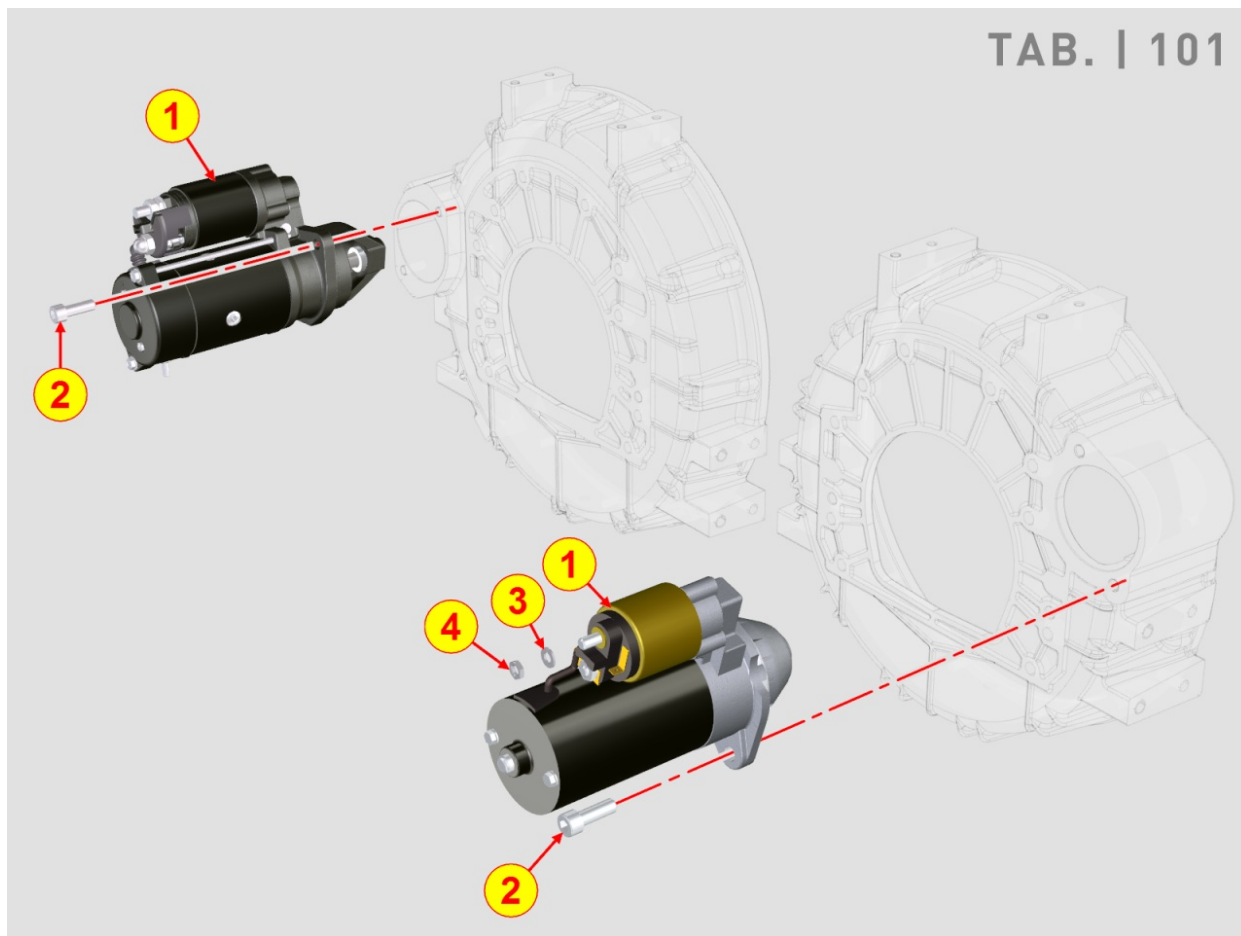

8101700010 - STARTING MOTOR

Pos	Kit	Included In	Code	Description	Qty	Old Code	Tech. Info
1			ED0058402810-S	STARTING MOTOR	1		
2			ED0097300450-S	VITE TCEI 10X30-5931-12.9+dac	2		
3			ED0075650070-S	SPRING WASHER D14.2/8.2	1		
4			ED0032400180-S	HEX NUT M8 1.25P STEEL 8	1