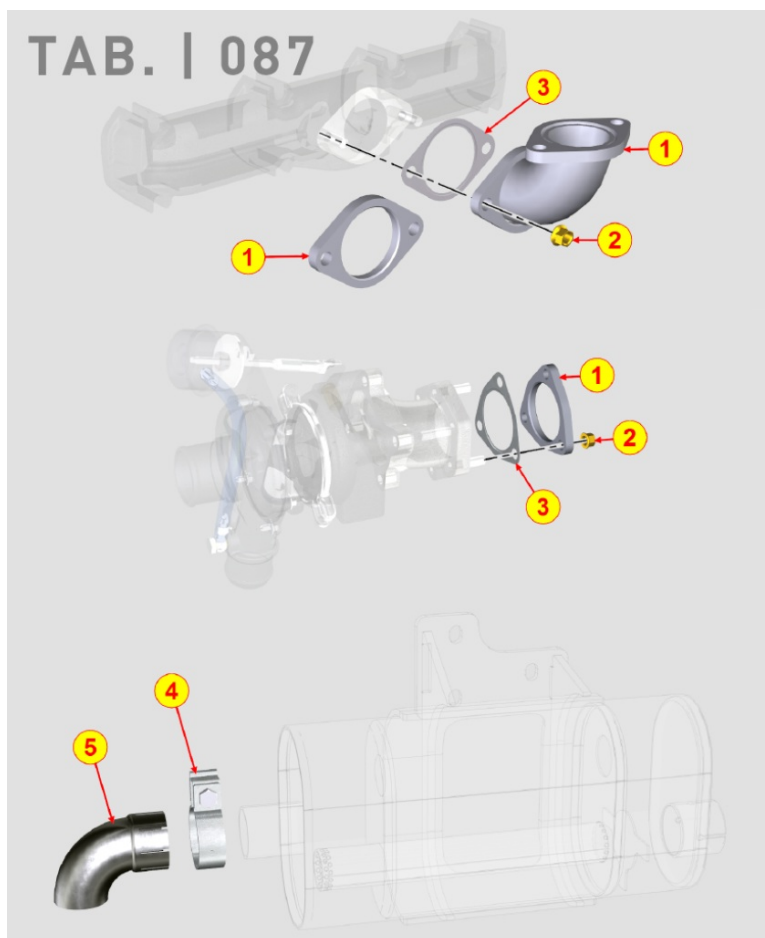

8087700040 - EXHAUST GAS ACCESSORIES

Pos	Kit	Included In	Code	Description	Qty	Old Code	Tech. Info
1			ED0029410970-S	ELBOW	1		
3			ED0044201320-S	TURBOCHARGER FLANGE GASKET	1