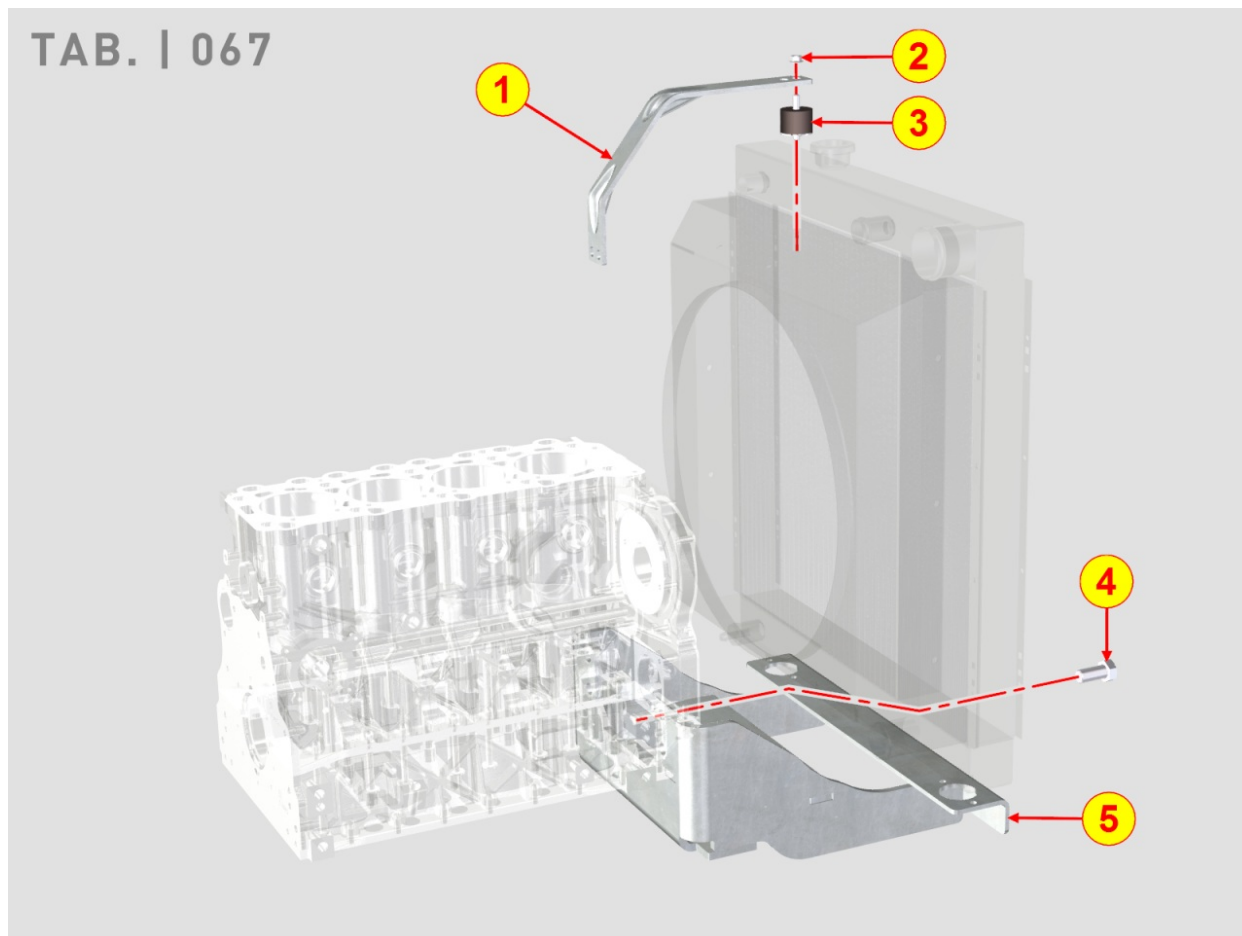

8067700020 - FIXING FOR COOLANT RADIATOR

Pos	Kit	Included In	Code	Description	Qty	Old Code	Tech. Info
4			ED0018050340-S	SCREW TE M16X1,5X30-8G	4		
5			ED0088500730-S	RADIATOR SUPPORT	1