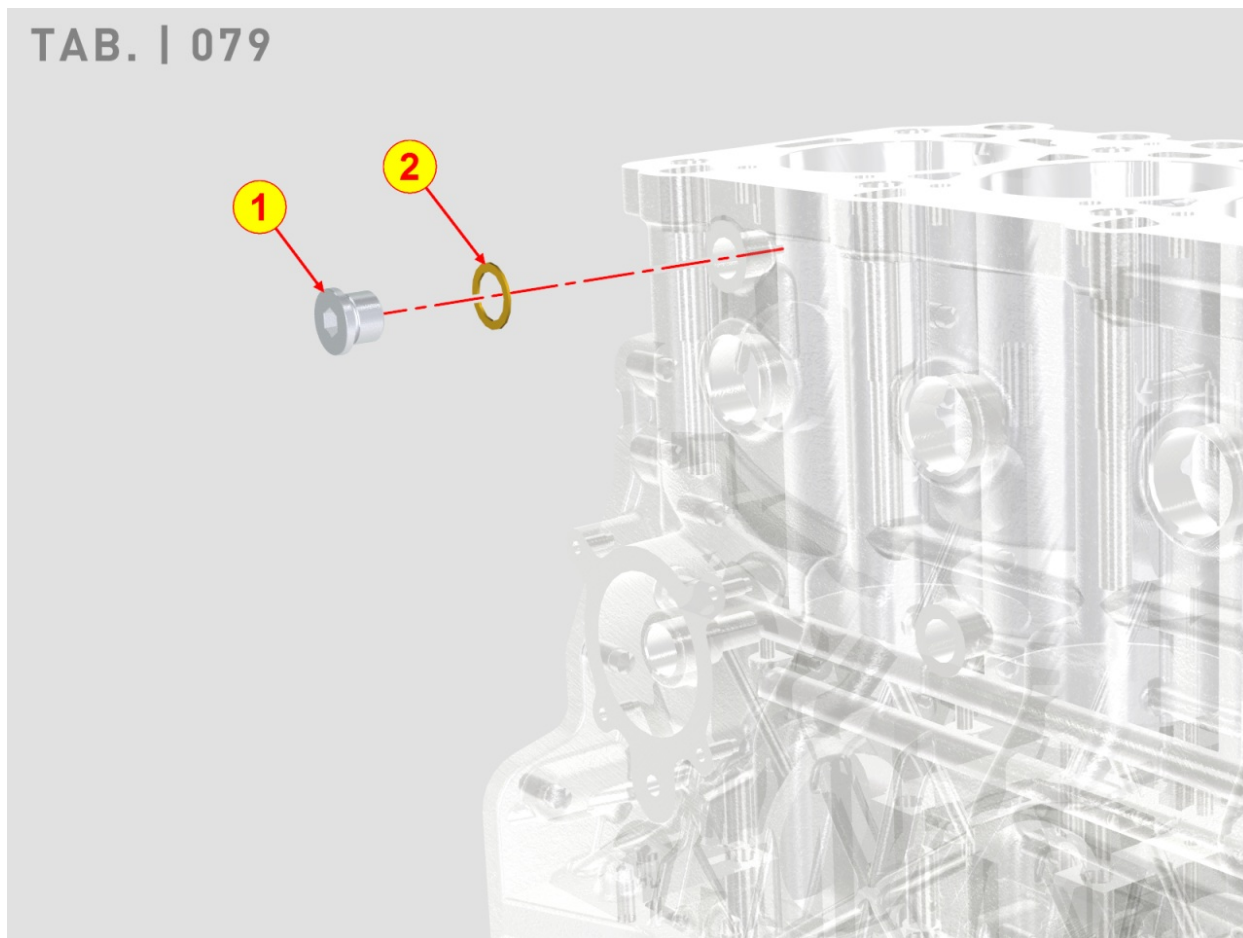

8079700010 - FITTING FOR CAB HEATING

TAB. | 079

Pos	Kit	Included In	Code	Description	Qty	Old Code	Tech. Info
1			ED0090400310-S	HEX PLUG M16X1.5 DIN 908 + ZNB	1		
2			ED0046700190-S	COPPER WASHER D22X16.2 1	1