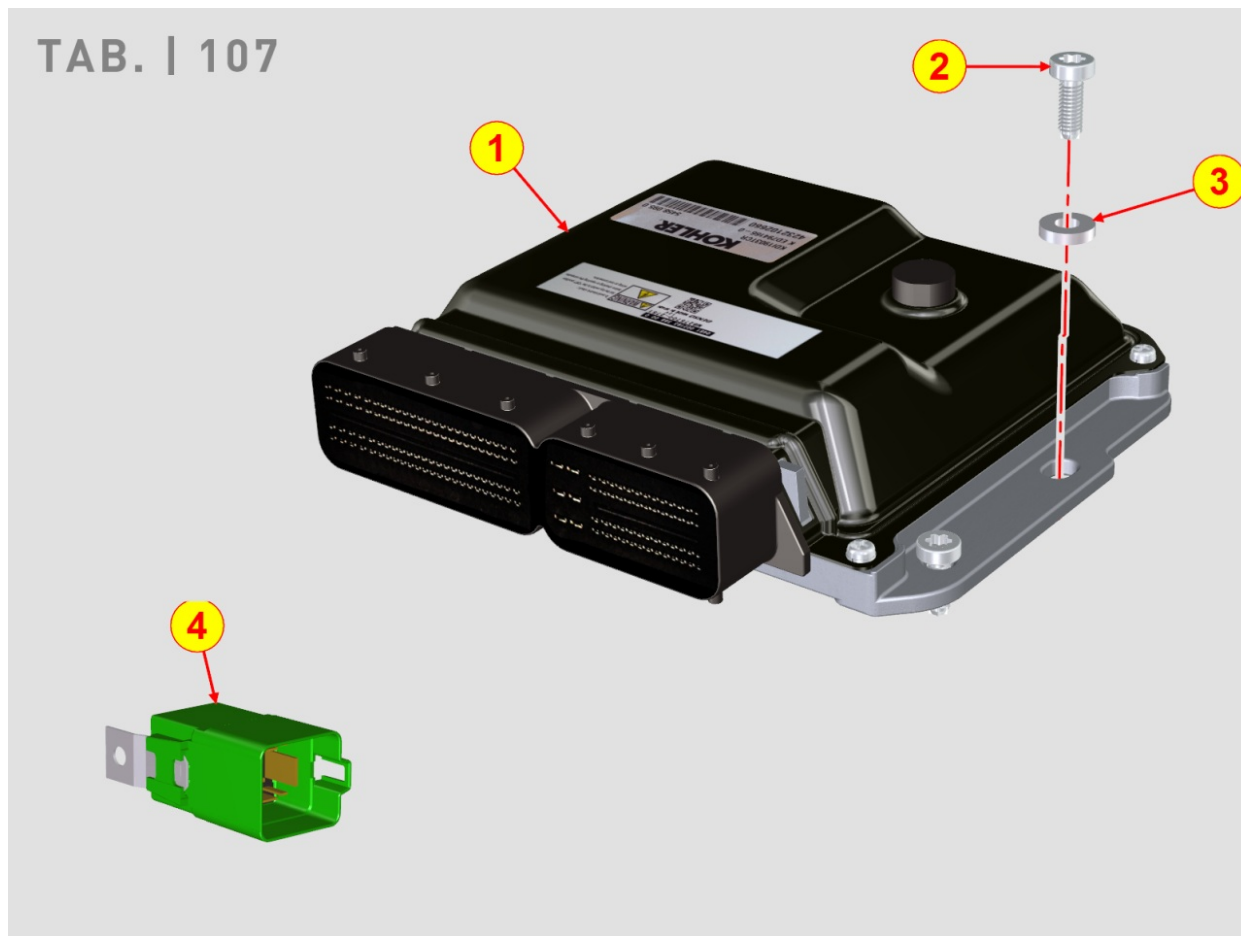

8107701380 - ECU - DCU - ELECTRONIC CONTROLS

Pos	Kit	Included In	Code	Description	Qty	Old Code	Tech. Info
4			ED0021938000-S	CONTROL UNIT KDI 12V FOR AH+CSA	1