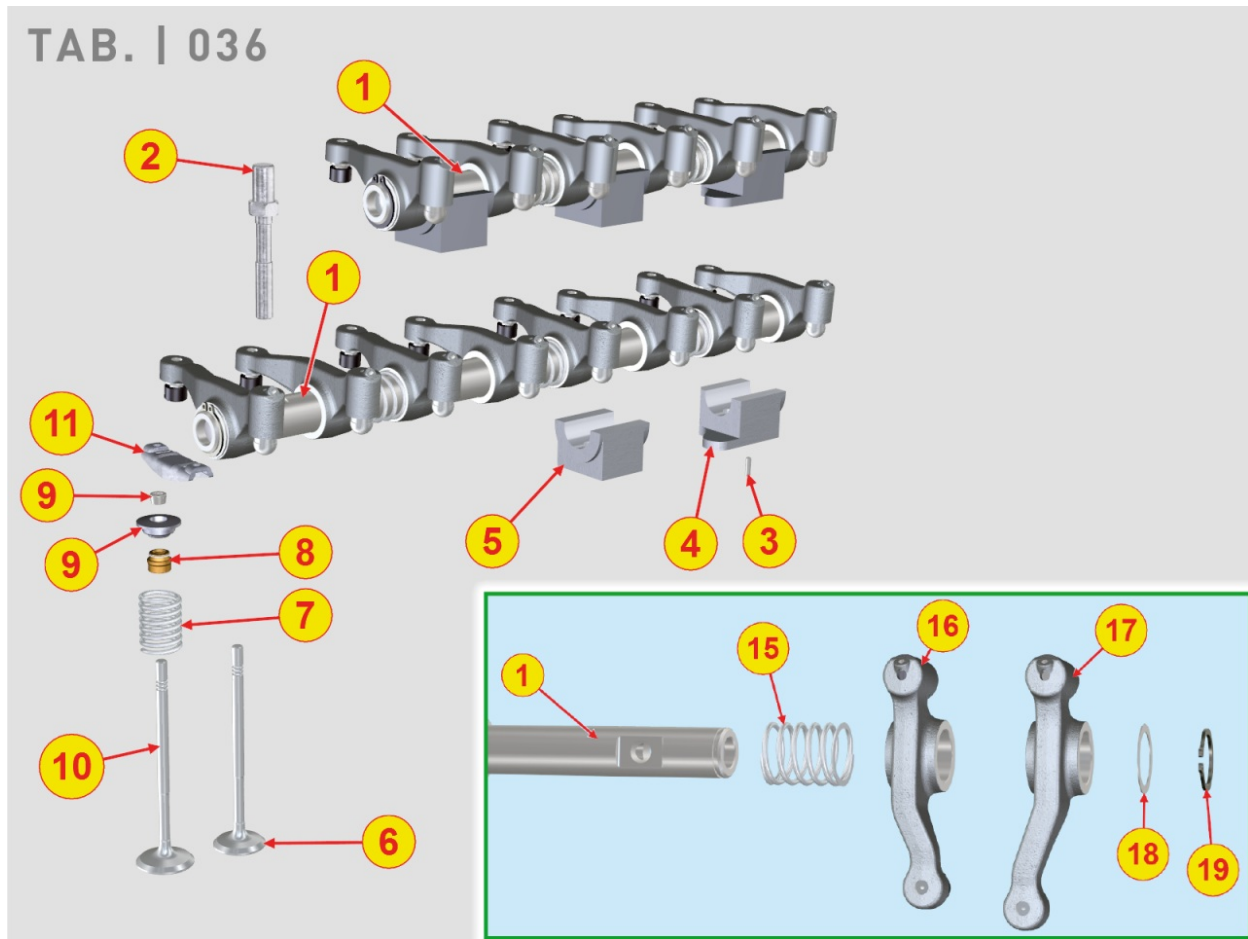

8035700160 - CAMSHAFT

Pos	Kit	Included In	Code	Description	Qty	Old Code	Tech. Info
1			ED0014100010-S	PUSHROD	8		
2			ED0072151820-S	TAPPET	8		
3			ED0010100390-S	KDI2504 MACHINED CHILLED CAMS.	1		
4			ED0022000020-S	KEY	1		
5			ED0012400570-S	ANELLO SEEG./SNAP R. N 10	1		
6			ED0017801040-S	BOLT	1		

8036700230 - ROCKER ARMS / VALVES

Pos	Kit	Included In	Code	Description	Qty	Old Code	Tech. Info
1	(A)		ED0060452130-S	ROCKER ARM ASSY KDI2504	1		
2			ED0017702250-S	EXHAGON HEAD SCREW M8X50	4		
3		(A)		pos. 1			
4		(A)		pos. 1			
5		(A)		pos. 1			
6			ED0096851910-S	EXHAUST VALVE	8		
7			ED0057551850-S	SPRING	16		
8			ED0012611300-S	SEAL RING	16		
9			ED0064101450-S	RETAINER ASS.Y KDI	12/16		
10			ED0096521970-S	INLET VALVE	8		
11			ED0021831240-S	VALVE BRIDGE	8		
15		(A)	ED0056150170-S	ROCKER ARM SHAFT SPRING	3		
16		(A)	ED0015413320-S	EXHAUST ROCKER ARM	4		⚠
17		(A)	ED0015413310-S	INTAKE ROCKER ARM	4		⚠
18		(A)	ED0077012830-S	ROCKER ARM PIN WASHER	2		
19		(A)	ED0012401020-S	SEEGER RING	2		