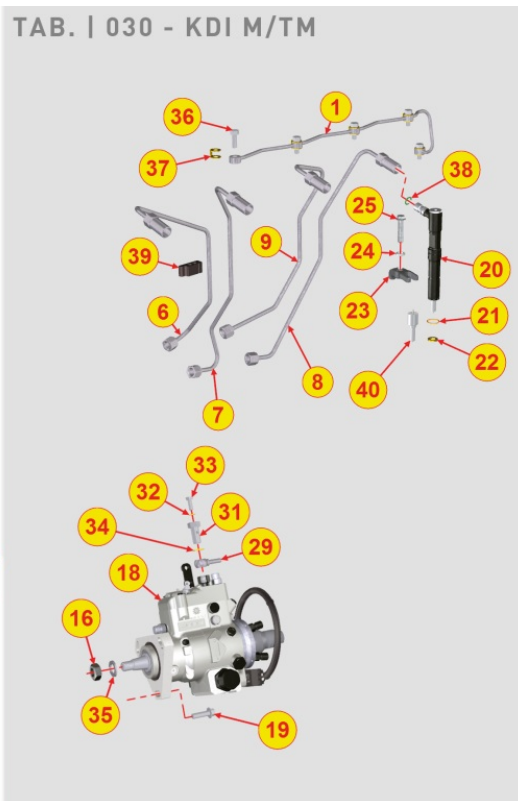

8030700590 - INJECTION SYSTEM

Pos	Kit	Included In	Code	Description	Qty	Old Code	Tech. Info
1	C		ED0095712820-S	FUEL TUBE	1		
6			ED0093763670-S	HP FUEL PIPE CYL.4	1		
7			ED0093763660-S	HP FUEL PIPE CYL.3	1		
8			ED0093763640-S	HP FUEL PIPE CYL.1	1		
9			ED0093763650-S	HP FUEL PIPE CYL.2	1		
16			ED0032402050-S	HEXAG.NUT M14X1,5 WITH FLANGE	1		
18			ED0065905650-S	INJECTION PUMP	1		
19			ED0017702230-S	HEXAG.HEAD SCREW M8X28 DRILOC	3		
20	B		ED0050101800-S	INJECTOR ASSY	4		
21			ED0012004100-S	O-RING	4		
22			ED0046701420-S	INJECTOR GASKET THICKNESS 2.5 KDI2504TM	4		
22			ED0046701760-S	INJECTOR GASKET 1 mm	3/4		
22			ED0046701330-S	INJ. GASKET 1,5MM	3/4		
22			ED0046701430-S	INJECTORS GASKET 2MM	3/4		
22			ED0046701010-S	COPPER WASHER 0,50mm	3/4		
23			ED0085463830-S	INJECTOR BRACKET	4		
24			ED0076253780-S	RONDELLA SMUSSATA	4		
25			ED0017701780-S	HEX FLANG HEAD M8x35 8G+Zn.B	4		
29			ED0072701090-S	UNION	1		
31			ED0019010310-S	UNION BOLT	1		
32			ED0046700010-S	COPPER WASHER D10/6.2 1THK	1		
33			ED0090800370-S	TAPPO DISAREAZIONE	1		
34			ED0046700600-S	COPPER WASHER	2		
36		(C)	ED0019012020-S	CAPSCREW M6X1	5		
37		(C)	ED0046701750-S	GASKET	5		
38			ED0012002860-S	ANELLO OR 9,25 X 1,78	3/4		
40		(B)	ED0065318550-S	NOZZLE	3/4