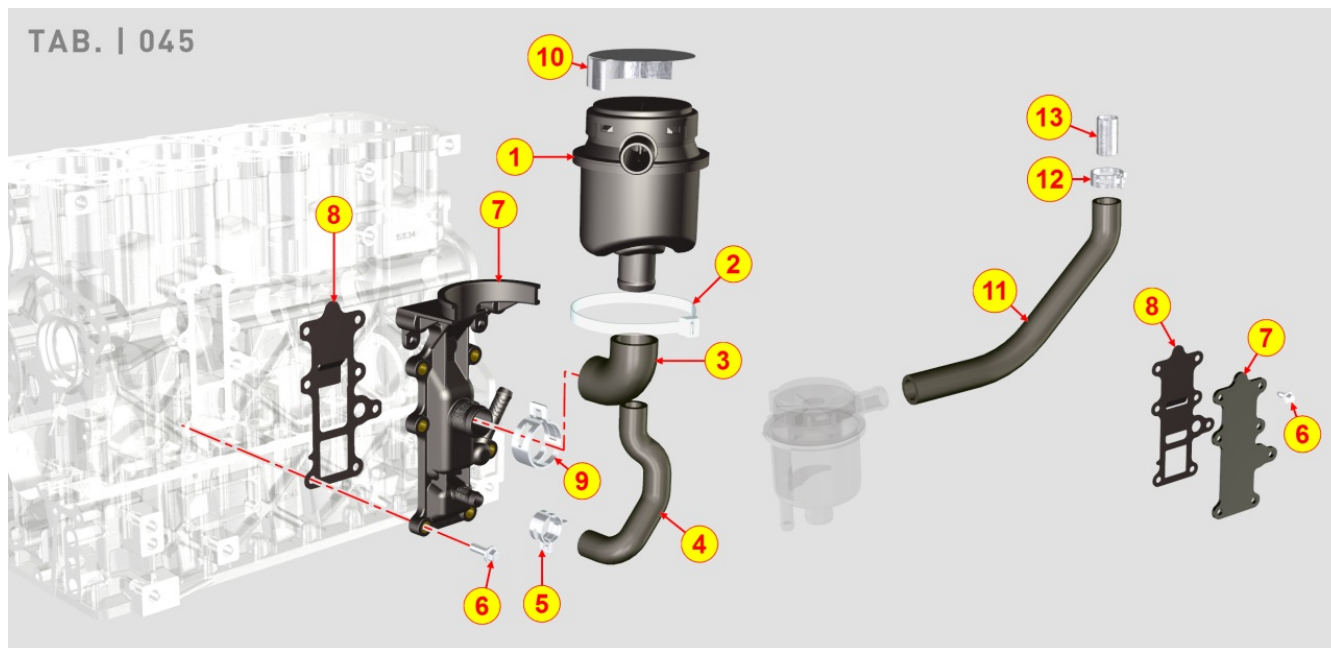

8045700150 - BREATHER SYSTEM

Pos	Kit	Included In	Code	Description	Qty	Old Code	Tech. Info
6			ED0017601300-S	HEX FLANG HEAD SCRE M6X12-8.8+Zn.B	7		
7			ED0063707640-S	BLOW BY CLOSING FLANGE	1		
8			ED0047757490-S	BLOW BY COVER GASKET	1		