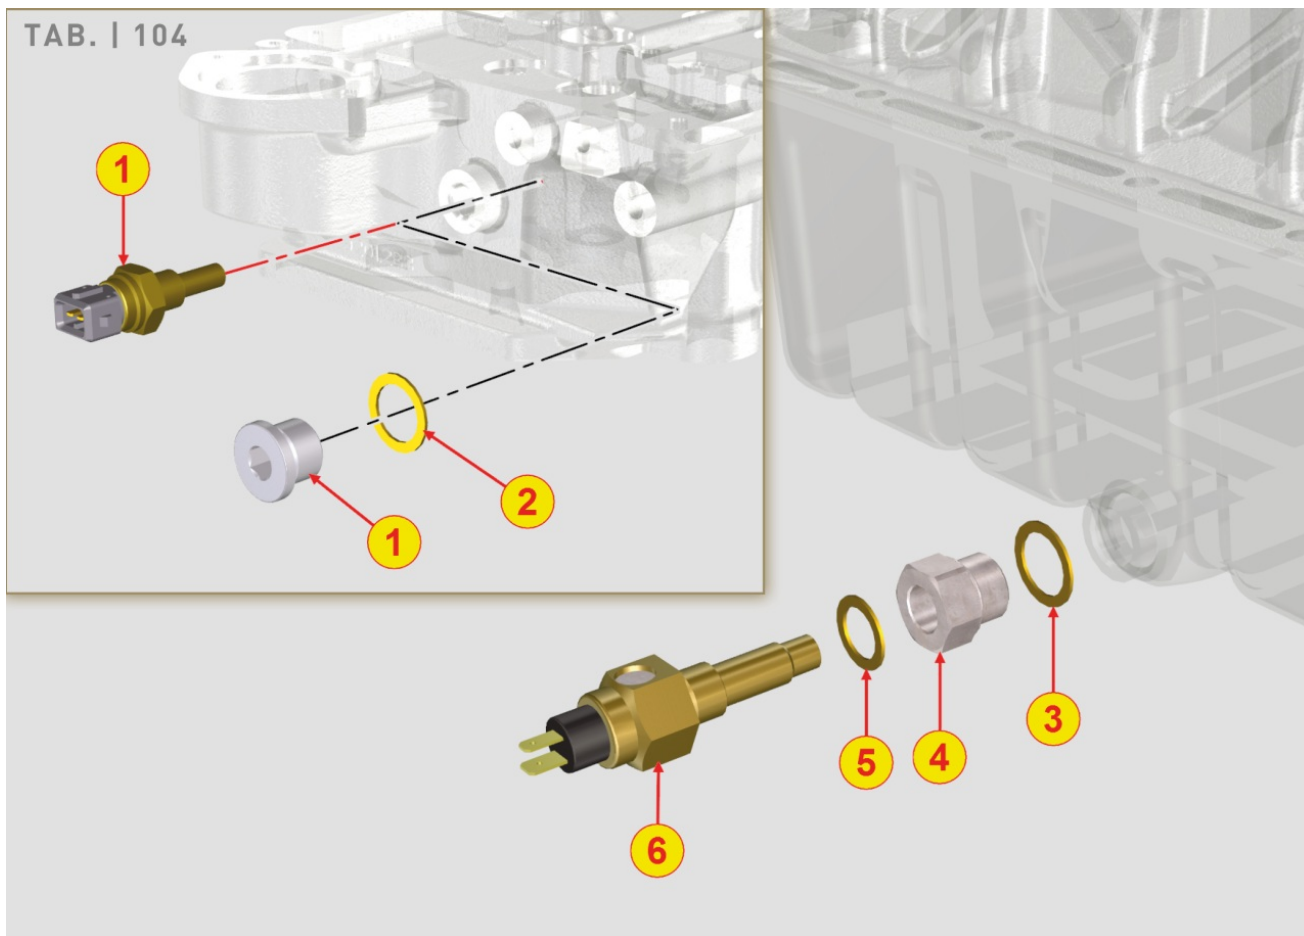

8104700020 - TEMPERATURE SENSORS

Pos	Kit	Included In	Code	Description	Qty	Old Code	Tech. Info
1			ED0091955490-S	THERMISTOR	1