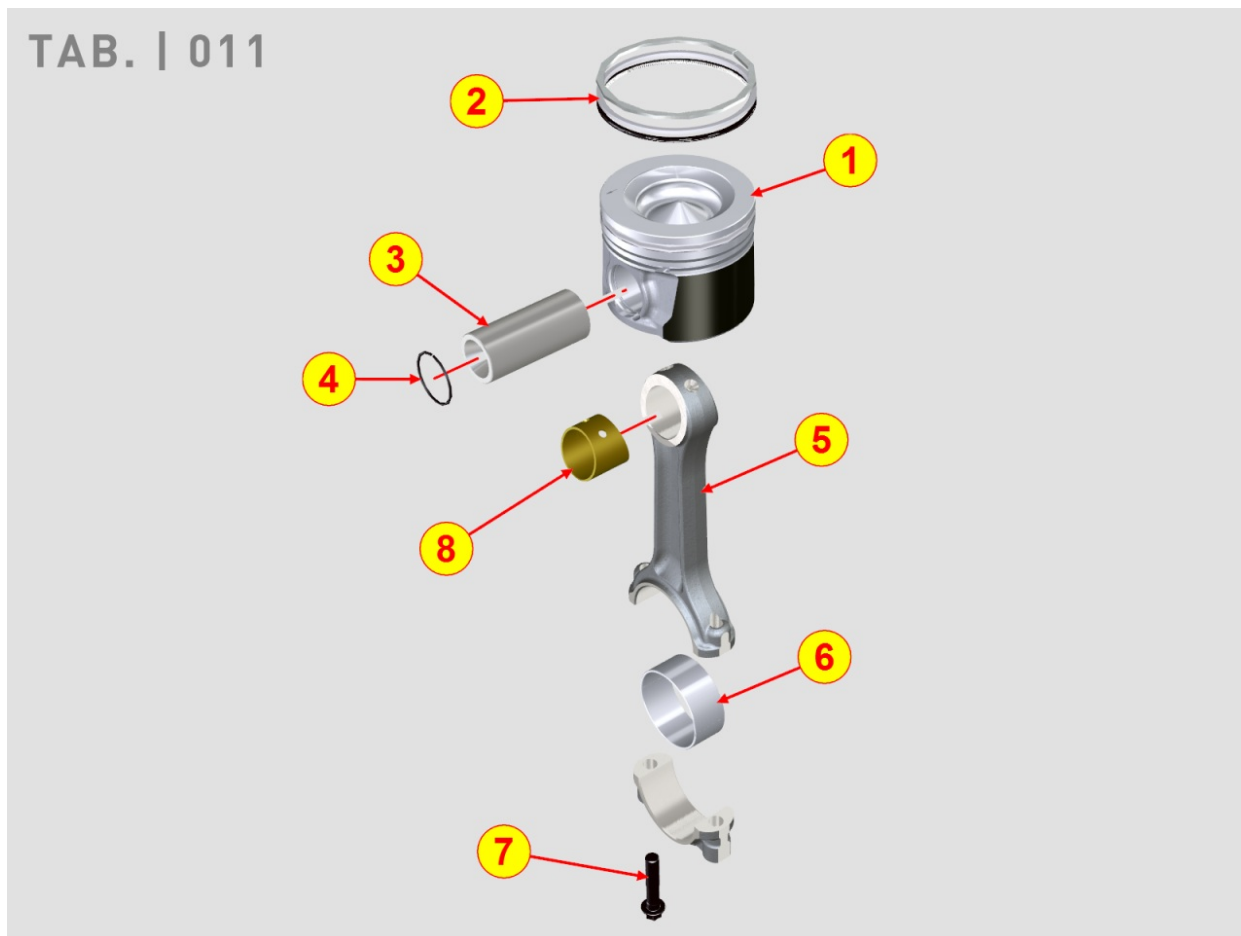

8011700120 - PISTON / CONNECTING ROD

Pos	Kit	Included In	Code	Description	Qty	Old Code	Tech. Info
1	A		ED0065020880-S	PISTON ASS.Y STANDARD KDI "M"	4		
1	A		ED0065025870-S	PISTON ASSY +0,2MM. "R" KDI"M"	1		
2		(A)	ED0082112870-S	RINGS SET STANDARD KDI "M"	4		
2		(A)	ED0082112910-S	RINGS SET +0,2MM (R) "M"	4		
3		(A)	ED0084801220-S	PIN PISTON	4		
4		(A)	ED0011750970-S	RETAINER RING	8		
5	B		ED0015263150-S	CONNECTING ROD	4		
6			ED0016401550-S	CONN. ROD BEARING STANDARD KDI	3/4		
7		(B)	ED0017801810-S	SCREW M10X1X50	6/8		
8		(B)	ED0016300580-S	CONROD SMALL END BUSH	3/4