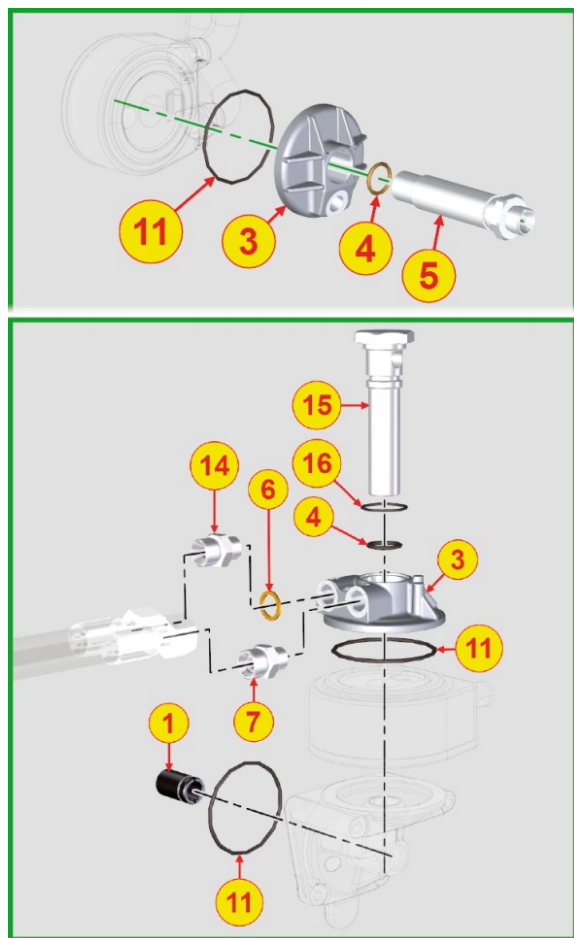

8042700010 - OIL FILTER

Pos	Kit	Included In	Code	Description	Qty	Old Code	Tech. Info
1			ED0072650210-S	OIL FILTER CONNECTION	1		
2			ED0021752800-S	OIL FILTER CARTRIDGE	1