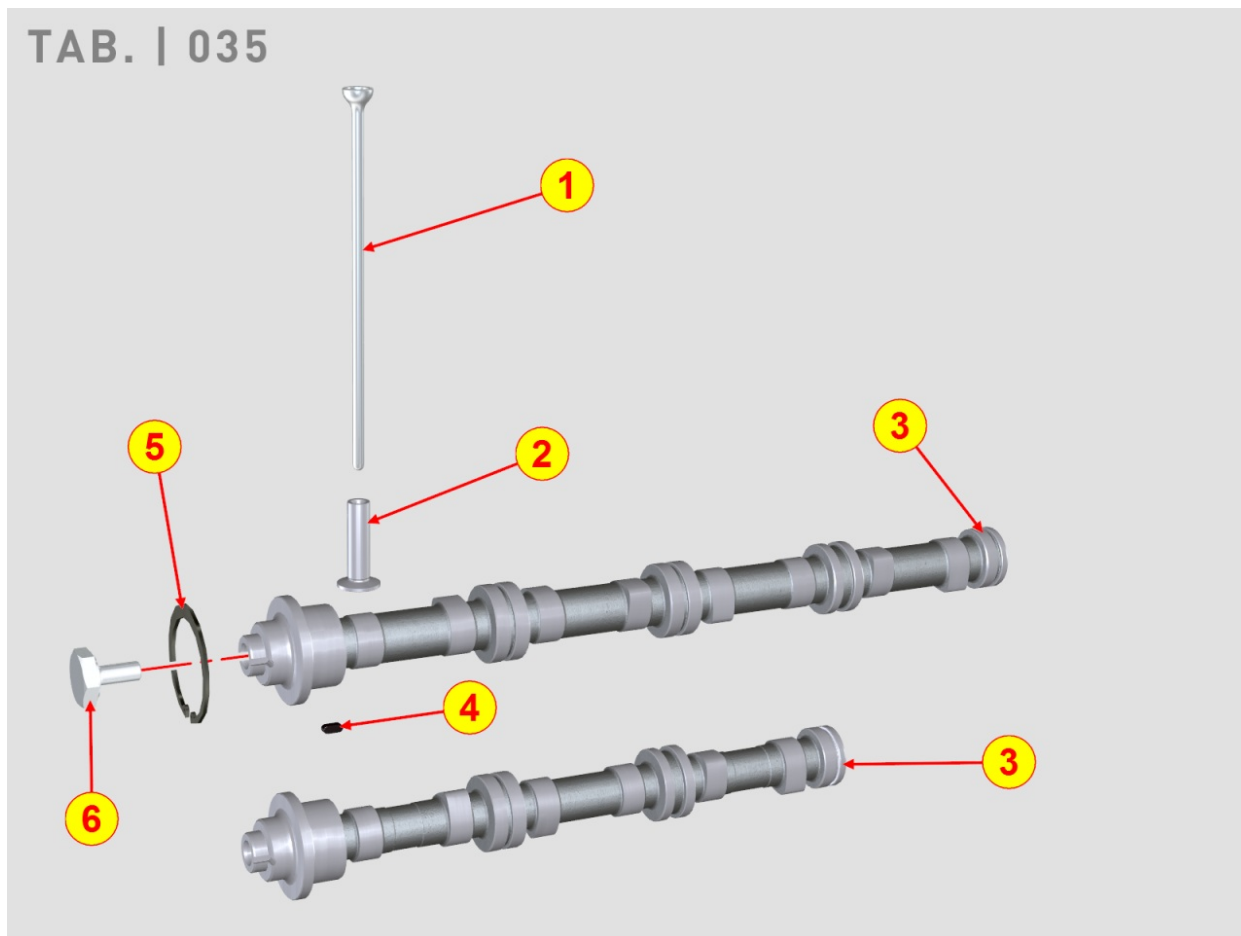

8035700160 - CAMSHAFT

Pos	Kit	Included In	Code	Description	Qty	Old Code	Tech. Info
1			ED0014100010-S	PUSHROD	8		
2			ED0072151820-S	TAPPET	8		
3			ED0010100390-S	KDI2504 MACHINED CHILLED CAMS.	1		
4			ED0022000020-S	KEY	1		
5			ED0012400570-S	ANELLO SEEG./SNAP R. N 10	1		
6			ED0017801040-S	BOLT	1