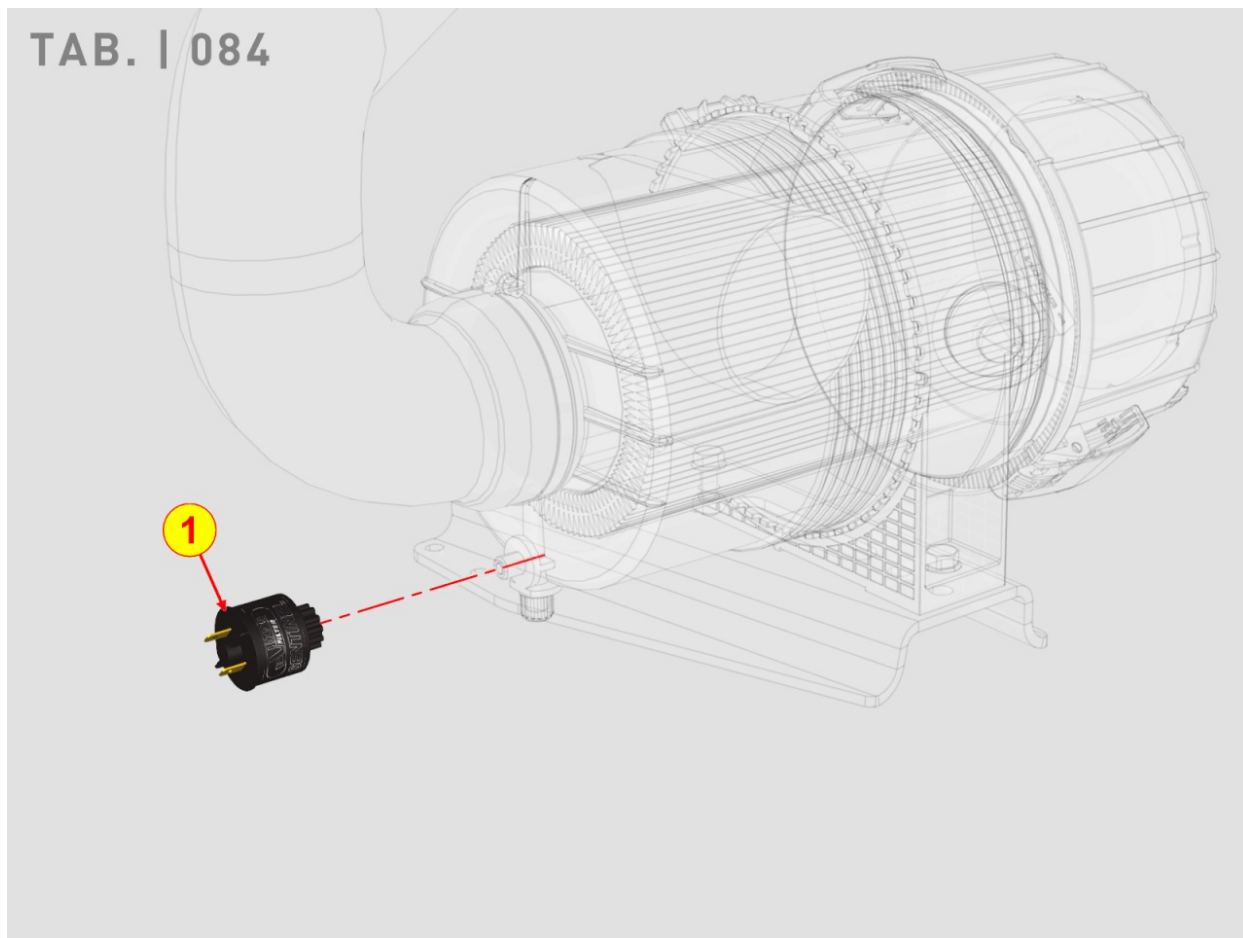

8084700010 - AIR FILTER DUST INDICATOR

Pos	Kit	Included In	Code	Description	Qty	Old Code	Tech. Info
1			ED0083450740-S	CLOGGING INDICATOR	1