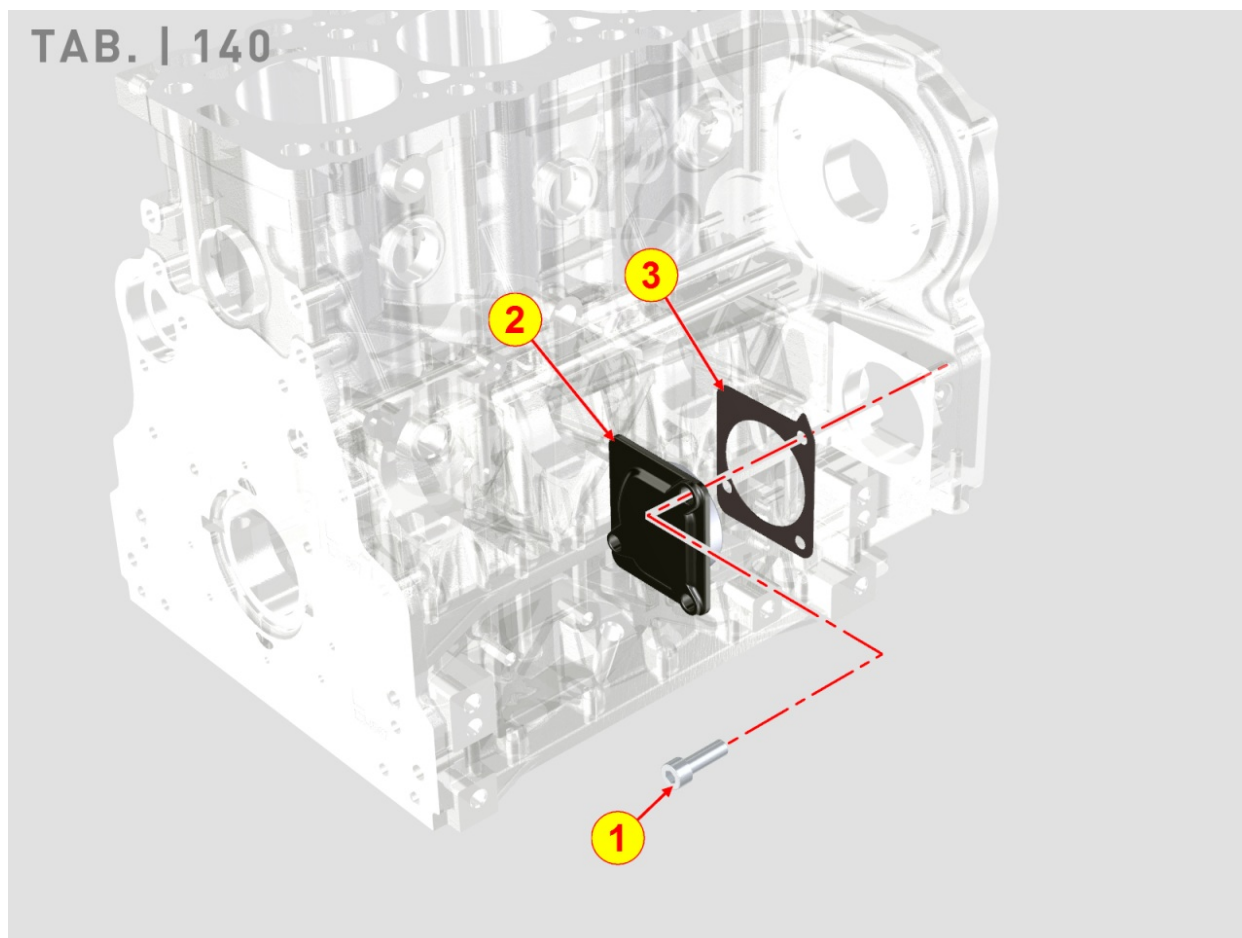

8140700010 - 3rd PTO

Pos	Kit	Included In	Code	Description	Qty	Old Code	Tech. Info
1			ED0097304670-S	CYL.HE.SOC.SCREW M8X25 DRI-LO	3		
2			ED0026500670-S	MACHINED 3PTO COVER	1		
3			ED0045802550-S	3RD PTO GASKET	1