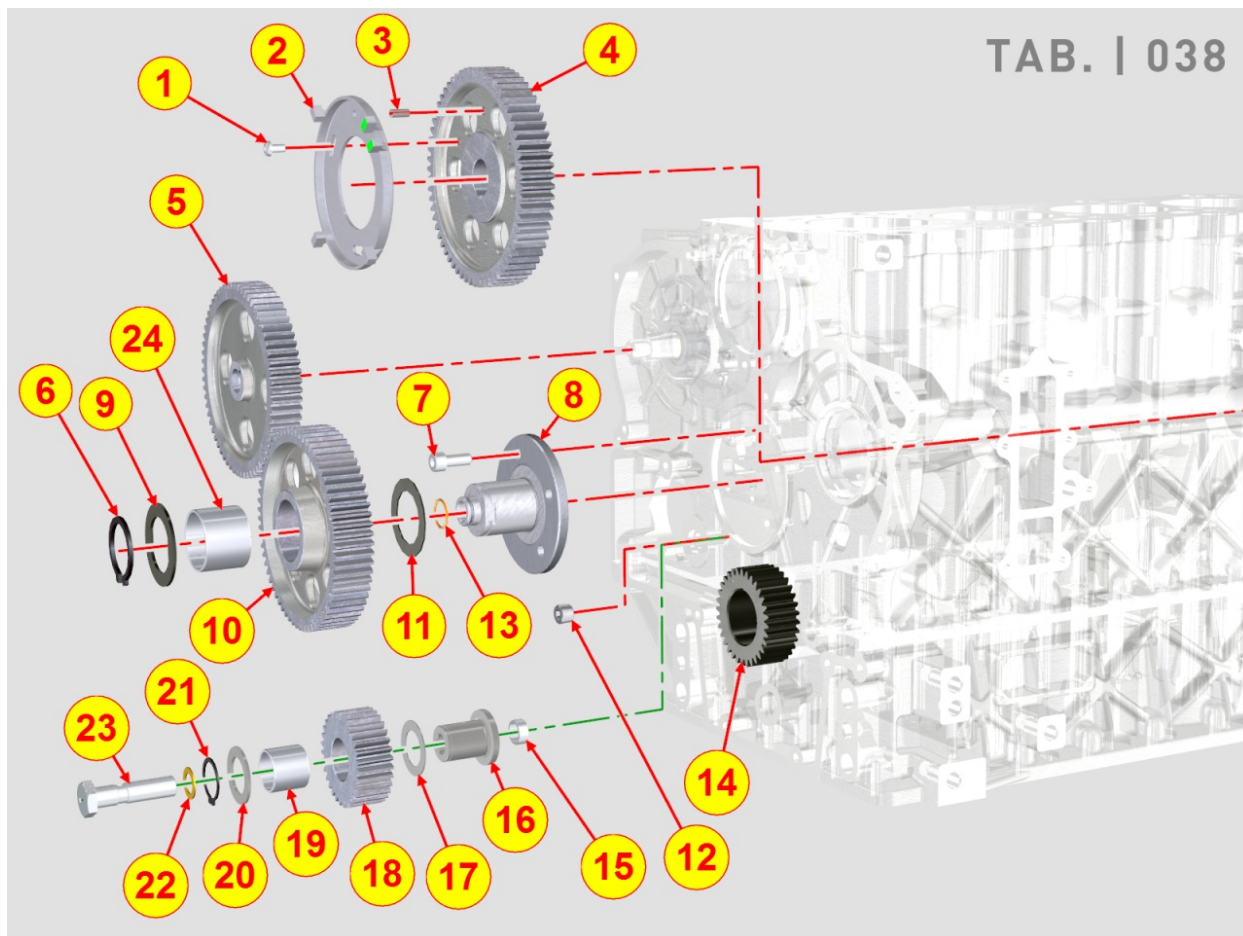

8038700120 - TIMING SYSTEM

Pos	Kit	Included In	Code	Description	Qty	Old Code	Tech. Info
4			ED0049363410-S	GEAR	1		
5			ED0049363430-S	GEAR	1		
6			ED0012410700-S	SNAP RING D.36	1		
7			ED0097320740-S	SOC HEAD SCR M8X20L UNI5931 ST	4		
8			ED0061301140-S	MACHINED INTERMEDIATE GEAR PIN	1		
9			ED0012571810-S	INTERMED.GEAR SHOULDER RING	1		
10	(B)		ED0049363450-S	GEAR	1		
11			ED0012571570-S	THRUST BEARING	1		
12			ED0089650970-S	CAP M14x1,5	1		
13			ED0012002190-S	O RING	1		
14			ED0049363400-S	GEAR	1		
24		(B)	ED0015801540-S	BUSHING	1