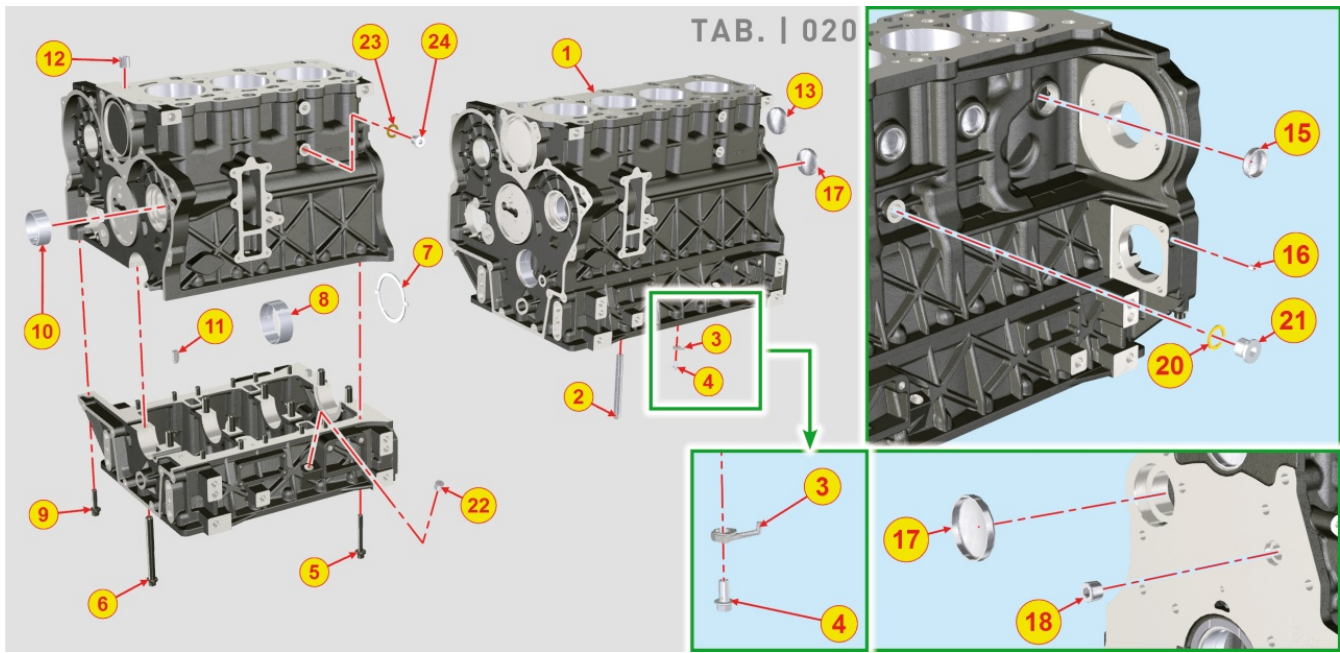

8020700280 - CRANKCASE

Pos	Kit	Included In	Code	Description	Qty	Old Code	Tech. Info
0			ED0082051330-S	CRANKCASE GASKET SET KDI 1903/2504	1		
1	A		ED0015113680-S	CRANKCASE	1		
2			ED0095801170-S	BLOW BY PIPE	1		
5		(A)	ED0097660040-S	CRANKCASE FIXING TORX SCREW	16		
6		(A)	ED0097660030-S	CRANKCASE FIXING TORX SCREW	10		
7			ED0012572800-S	THRUST WASHER STANDARD KDI	2		
8			ED0016112630-S	BEARING STANDARD KDI	4/5		
9		(A)	ED0097660050-S	CRANKCASE FIXING TORX SCREW	1		
10		(A)	ED0015801670-S	BUSHING	1		
11		(A)	ED0084001560-S	LOCKPIN	2		
12			ED0019701410-S	SLEEVE	2		
13		(A)	ED0089900730-S	D.40 CAP	1		
15		(A)	ED0089900220-S	PLUG D.30	4		
16		(A)	ED0090801320-S	PLUG AVSEAL D6 02961-00607	2		
17			ED0089900540-S	PLUG	2		
18			ED0089650970-S	CAP M14x1,5	1		
19		(A)	ED0019704560-S	BUSSOLA/SLEEVE N 10	2		
20			ED0046700190-S	COPPER WASHER D22X16.2 1	1		
21			ED0090400310-S	HEX PLUG M16X1.5 DIN 908 + ZNB	1		
21		(A)	ED0090150060-S	CAP	1