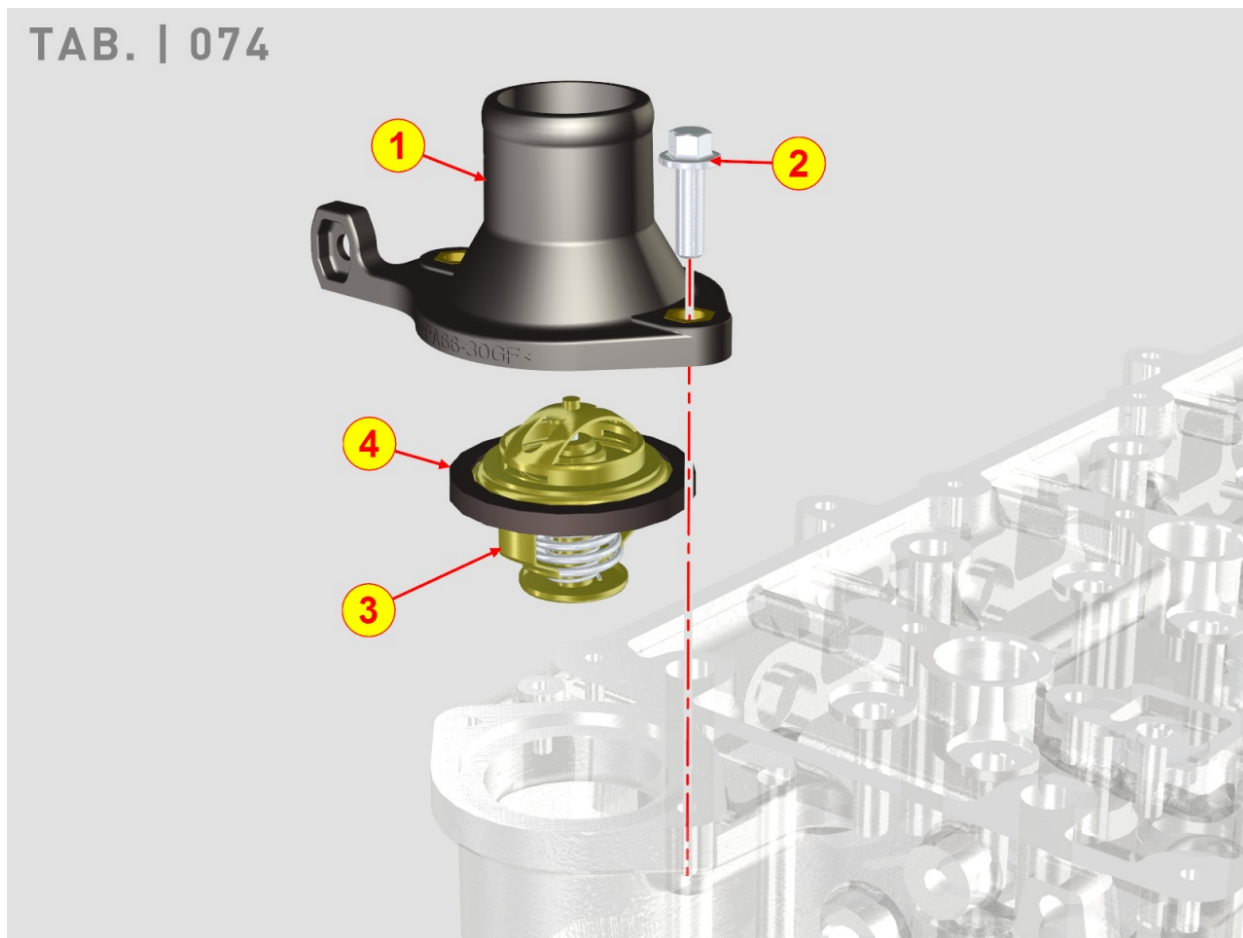

8074700060 - THERMOSTAT UNIT

Pos	Kit	Included In	Code	Description	Qty	Old Code	Tech. Info
1			ED0027505490-S	THERMOSTAT COVER	1		
2			ED0017601310-S	SCREW	2		
3	(A)		ED0091950030-S	THERMOSTATIC VALVE ASSY	1		
4		(A)	ED0044201220-S	GASKET FOR THERMOSTATICS VALVE	1		
5			ED0046700010-S	COPPER WASHER D10/6.2 1THK	1		
6			ED0090800370-S	TAPPO DISAREAZIONE	1