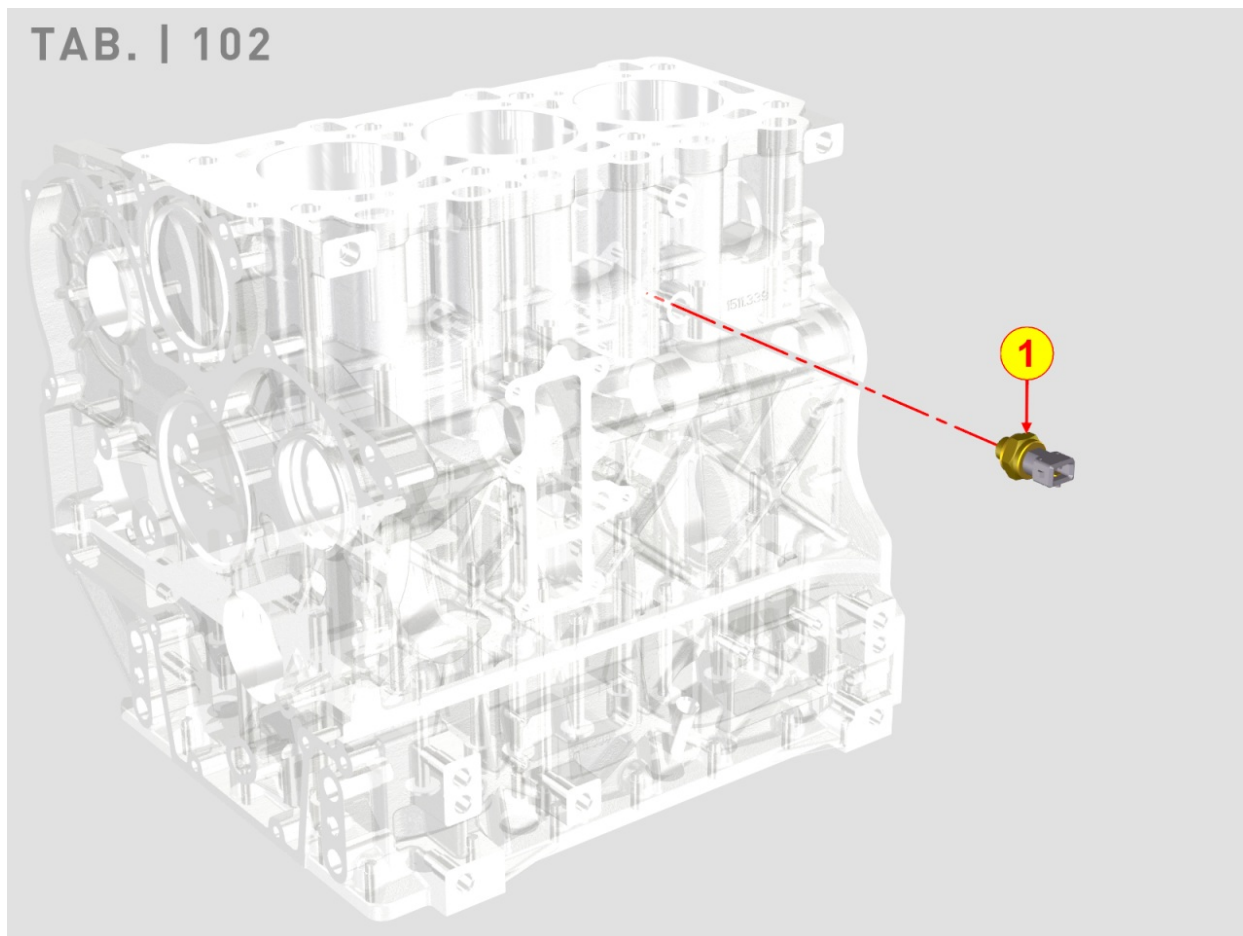

8102700070 - OIL PRESSURE SWITCH

TAB. | 102

Pos	Kit	Included In	Code	Description	Qty	Old Code	Tech. Info
1			ED0067451010-S	OIL PRES.SWI.-NORM.CLOS.0,5BAR	1