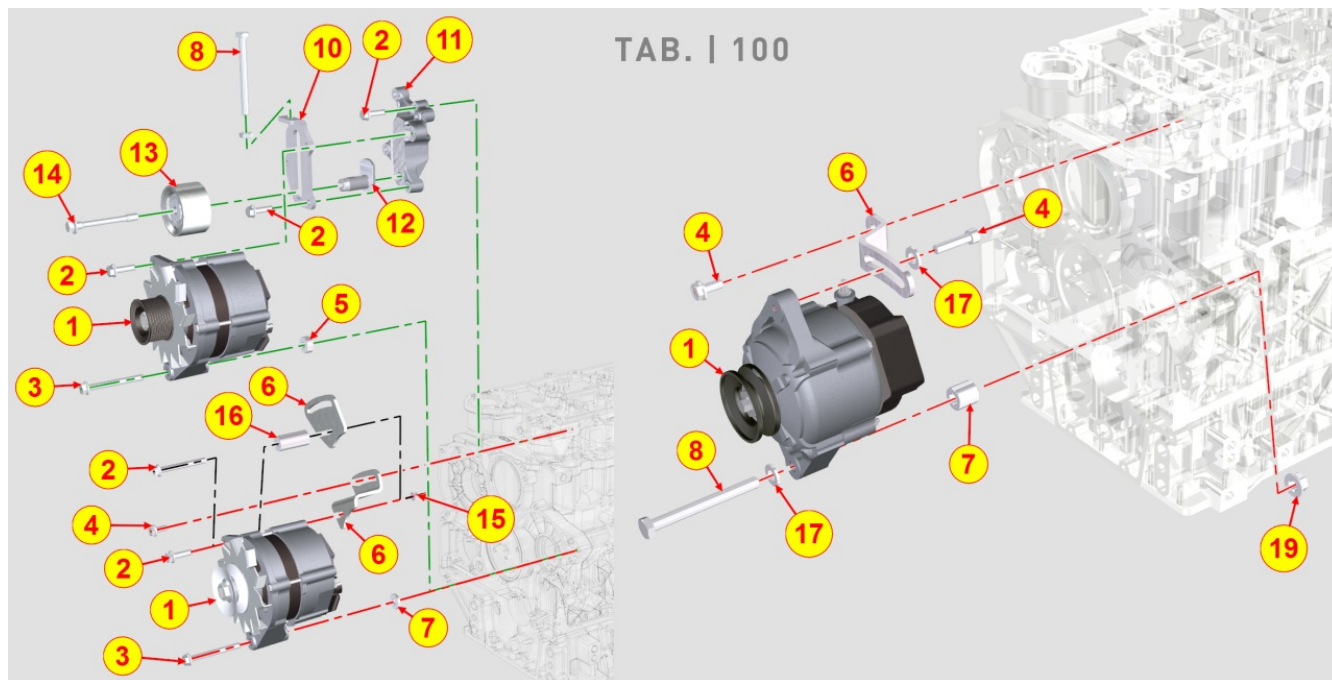

8100700020 - VOLTAGE ALTERNATOR

Pos	Kit	Included In	Code	Description	Qty	Old Code	Tech. Info
1			ED0011573970-S	ALTERNATOR 12V 50A	1		
4			ED0017701500-S	BOLT	2		
6			ED0085463980-S	55A ALTERNATOR BRACKET	1		
7			ED0035276520-S	SPACER FOR EXTERNAL ALTERNATOR	1		
8			ED0017801110-S	BULLONE/BOLT D 10	1		
17			ED0076250220-S	WASHER D.10,5X24X5	1