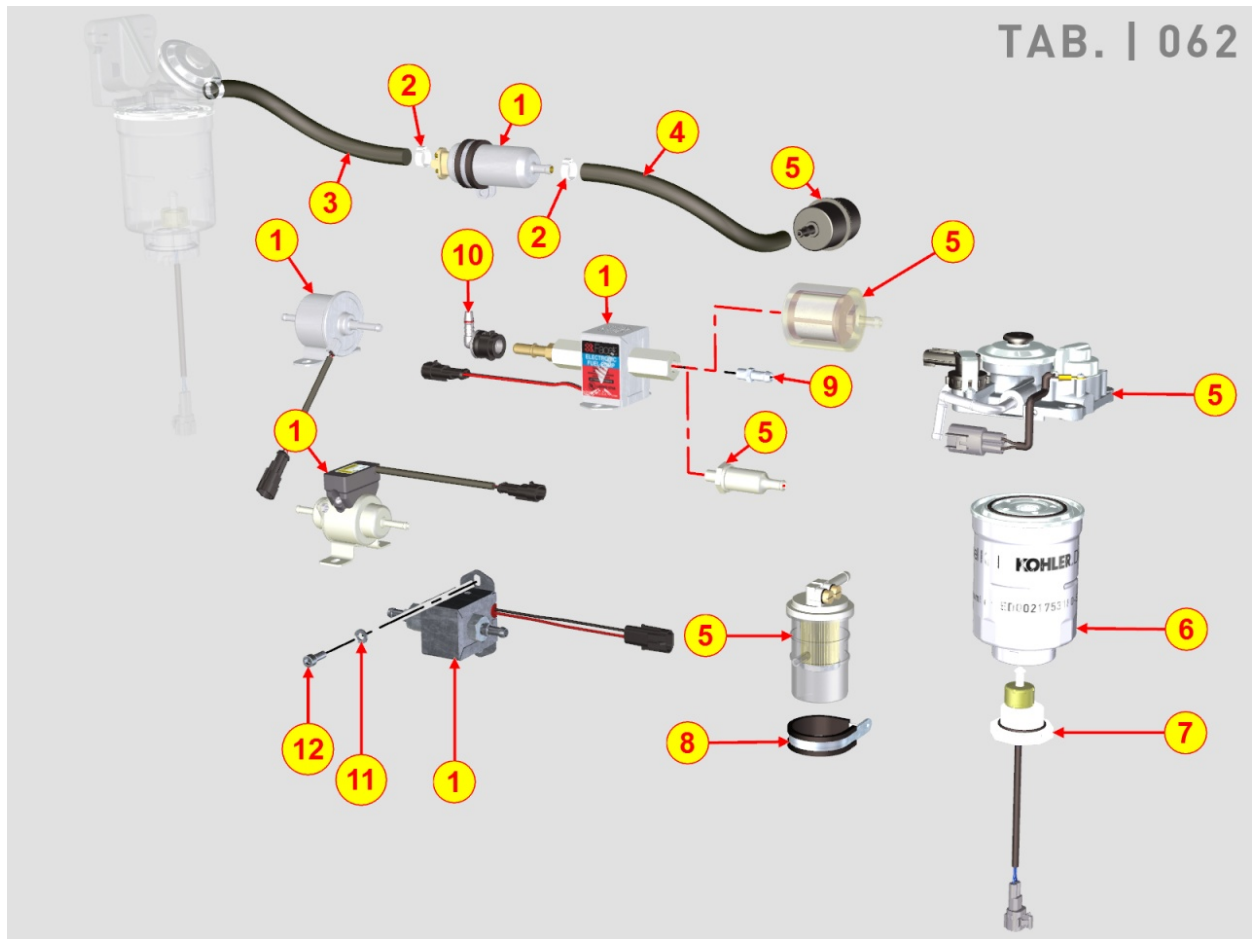

8062700080 - FUEL FEED PUMP

Pos	Kit	Included In	Code	Description	Qty	Old Code	Tech. Info
1			ED0065851680-S	PRICOL FUEL PUMP ELECTRICAL	1