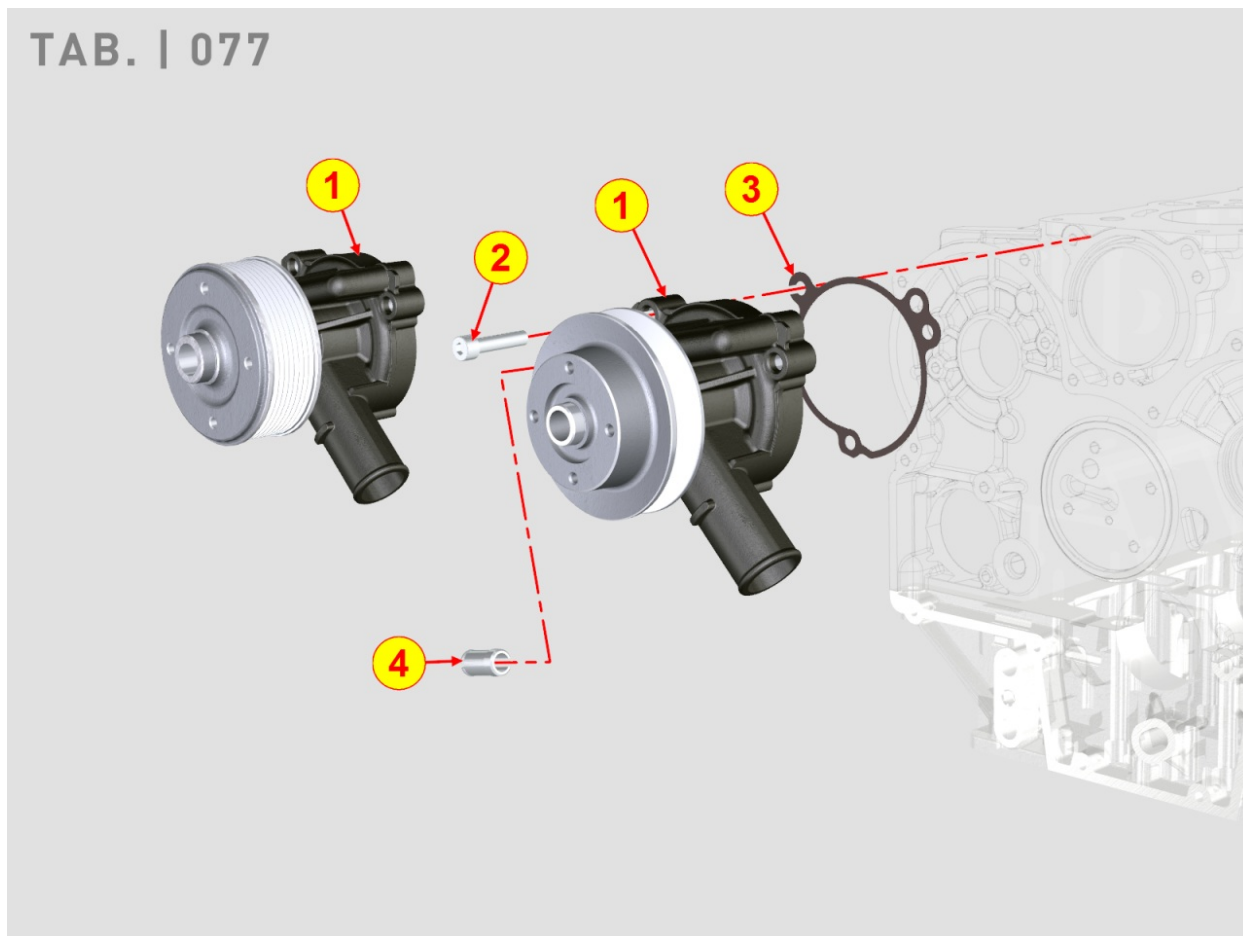

8077700230 - COOLANT PUMP

Pos	Kit	Included In	Code	Description	Qty	Old Code	Tech. Info
1	A		ED0065845310-S	WATER PUMP ASS.Y KDI "M"	1		
2			ED0097320630-S	SOC HEAD CAP SCR M8X35L 8.8	3		
3		(A)	ED0045802460-S	WATER PUMP GASKET	1		
4			ED0089650960-S	MRPARED PLUG M16x1,5 DRI-LOC DIN906	1