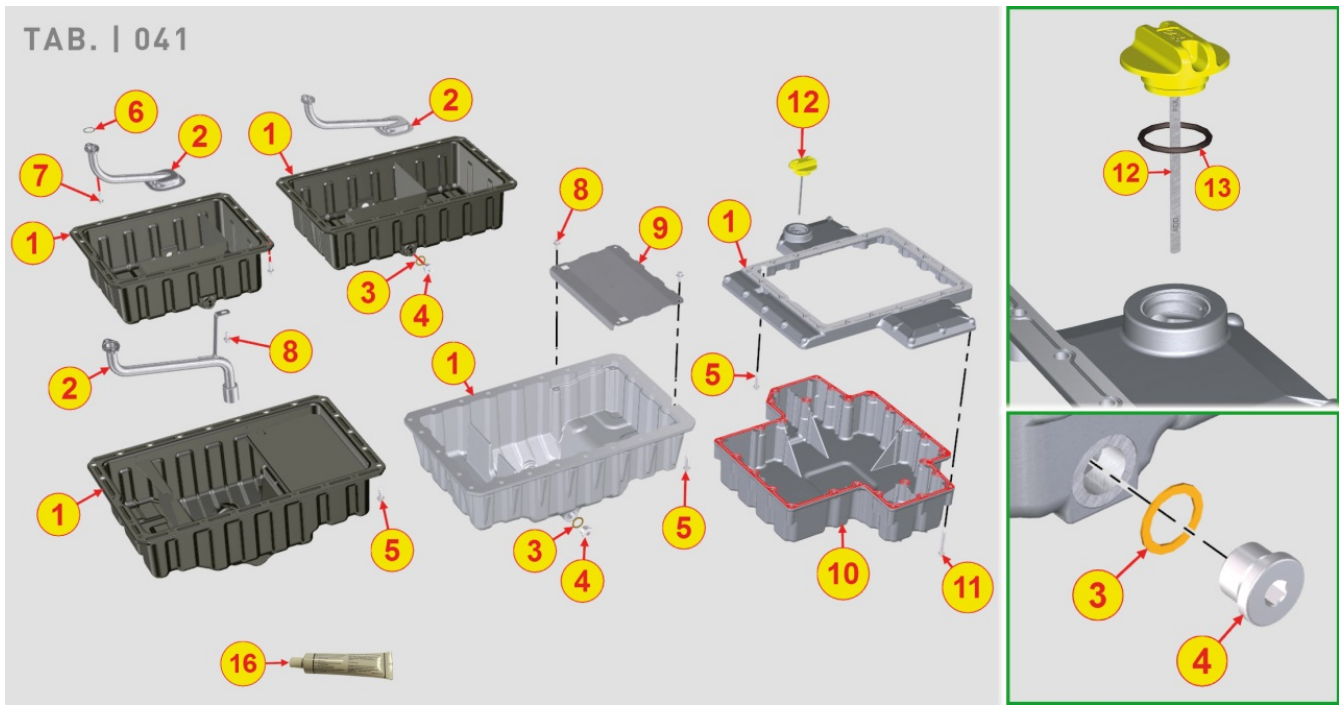

8041700140 - OIL PAN

Pos	Kit	Included In	Code	Description	Qty	Old Code	Tech. Info
1	A		ED0066458680-S	KDI 2504 OIL SUMP ASSY	1		
2			ED0093202280-S	INTAKE PIPE	1		
3		(A)	ED0046700880-S	CUPPER WASHER 18X24X1	2		
4		(A)	ED0090400260-S	PLUG M18x1,5 DIN 908 8.8+ZnB	2		
5			ED0097660060-S	TORX SCREW	24		
6			ED0012002260-S	O RING	1		
7			ED0017601510-S	EXAG,BOLT SCREW M6X16 W.FLANGE	2		
8		(A)	ED0017601960-S	CAPSCREW M6X12	1		
16			ED0047761000-S	GUARN.SILIC/GASKET D	1