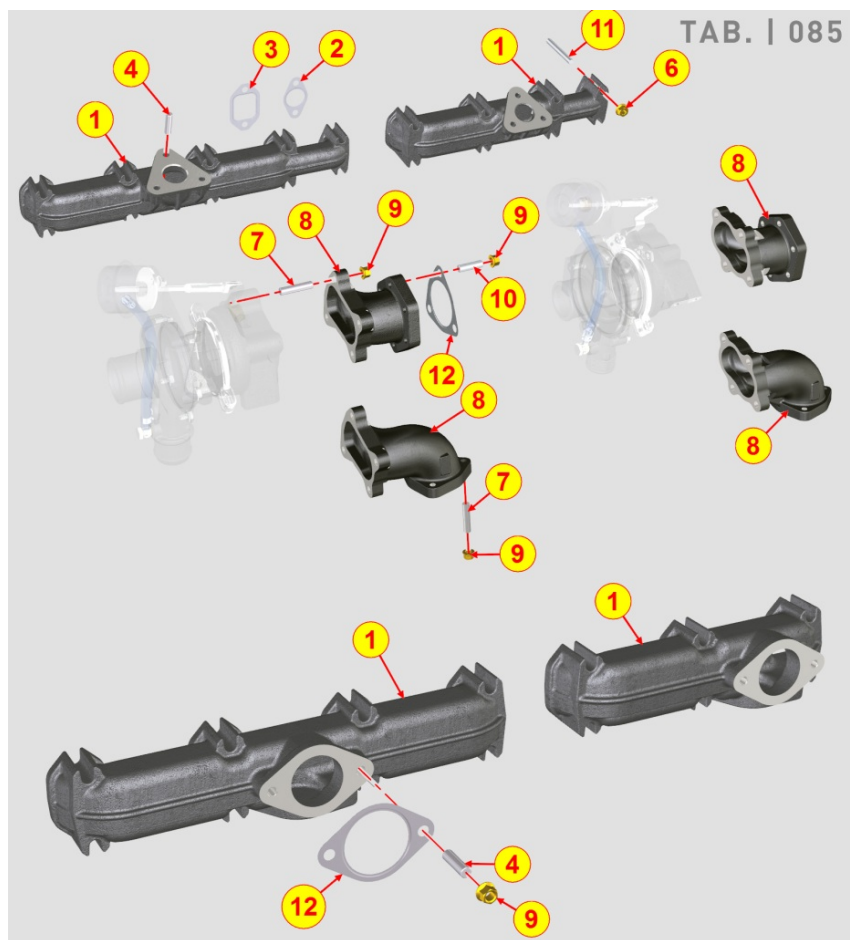

8085700320 - EXHAUST GAS MANIFOLD

Pos	Kit	Included In	Code	Description	Qty	Old Code	Tech. Info
1			ED0024866570-S	EXHAUST MANIFOLD KDI2504M	1		
3			ED0044201260-S	EXHAUST MANIFOLD GASKET	4		
4			ED0067802150-S	STUD 8X1,25X20	2		
6			ED0032402100-S	FLANGED NUT M8X1,25	8		
9			ED0032401630-S	HEX FLANG HEAD NUT M8 RM	2		
11			ED0067802170-S	STUD 8X1,25X55	8		
12			ED0044201320-S	TURBOCHARGER FLANGE GASKET	1