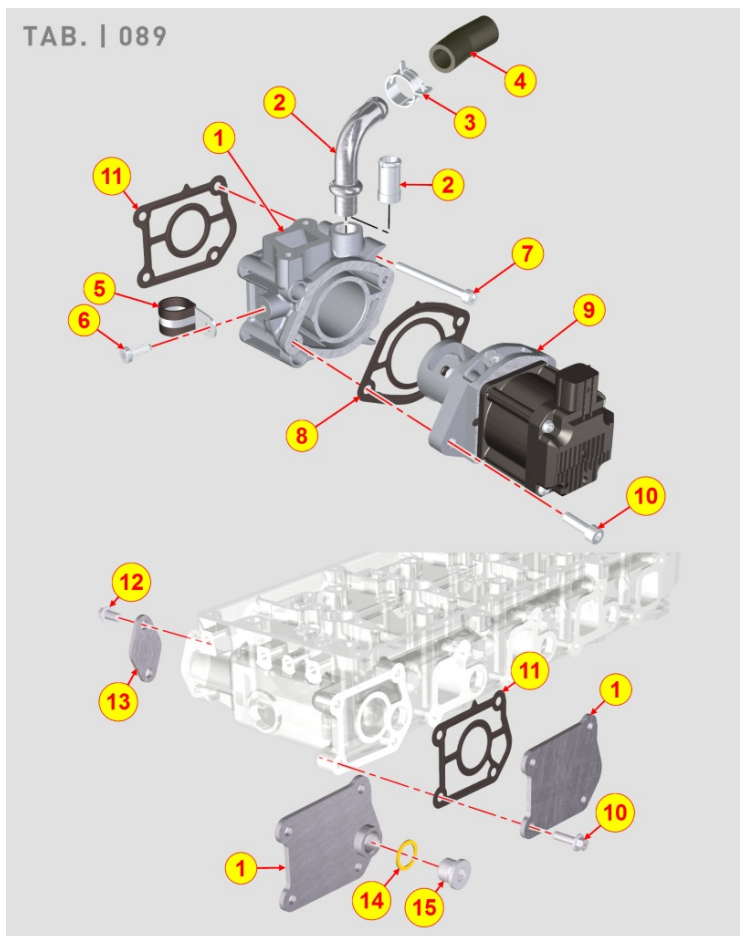

8089700040 - EGR VALVE

Pos	Kit	Included In	Code	Description	Qty	Old Code	Tech. Info
1			ED0063707620-S	EGR LOCKUP FLANGE INTAKE SIDE	1		
2		(A)		Pos. 1			
10			ED0017601310-S	SCREW	4		
11			ED0047600670-S	GASKET	1		
12			ED0017701600-S	HEX FLANG HEAD M8x16-8G+ZN.B	2		
13			ED0063707690-S	EGR LOCKUP FLANGE EXHAUST SIDE	1