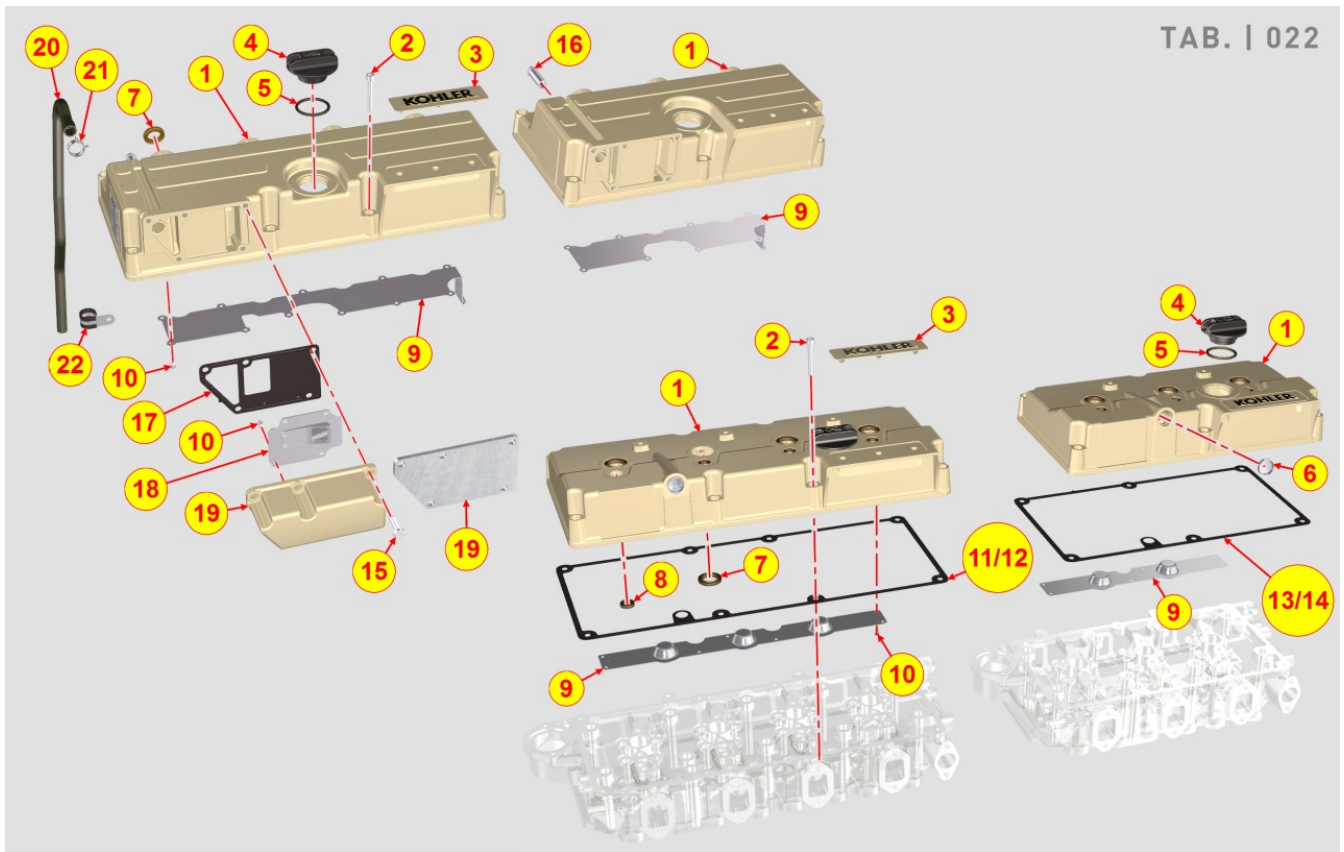

8022700160 - HEAD COVER

Pos	Kit	Included In	Code	Description	Qty	Old Code	Tech. Info
1	(A)		ED0021258210-S	COMPLETE ROCKER ARM COVER	1		⚠
2			ED0097320160-S	SOC HEAD CAP SCR M6X40L 8.8	8		
4	(A)		ED0090321350-S	CAP	1		
5	(A)		ED0012000150-S	O RING	1		
7	(A) (B)		ED0012135720-S	SEAL RING 16X26X5	4		
9	(A)		ED0050664730-S	SHEET METAL SEPARATOR	1		⚠
10	(A)		ED0074810640-S	RIVET D.4,37X6,4	15		⚠
11	(B)		ED0082051370-S	COV.HEAD GASK.-OR SET 2504 M	1		
12			ED0082051320-S	HEAD/FUEL SYSTEM GASKET SET KDI 2504	1		
15	(A)		ED0097610460-S	SELF TAPPING SCREW M6X20	5		
16	(A)		ED0095800640-S	TUBO X VALV. LIMIT. DI DEPRES.	1		
17	(A)		ED0045802540-S	GASKET	1		
18	(A)		ED0050664760-S	COMPLETE BREATHER SHEET METAL	1