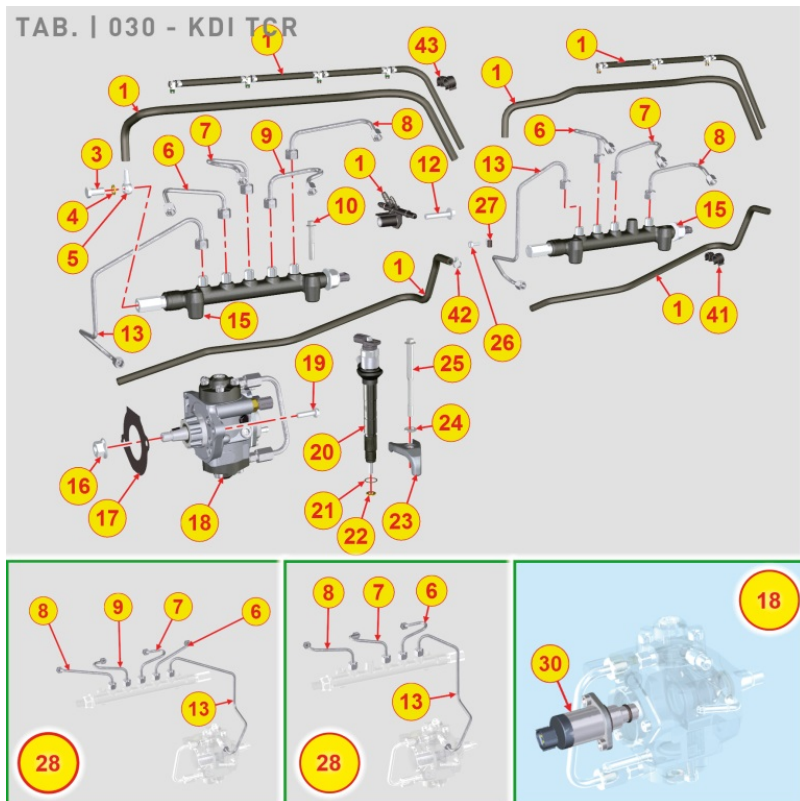

8030700590 - INJECTION SYSTEM

Pos	Kit	Included In	Code	Description	Qty	Old Code	Tech. Info
1	C		ED0095712820-S	FUEL TUBE	1		
6			ED0093763670-S	HP FUEL PIPE CYL.4	1		
7			ED0093763660-S	HP FUEL PIPE CYL.3	1		
8			ED0093763640-S	HP FUEL PIPE CYL.1	1		
9			ED0093763650-S	HP FUEL PIPE CYL.2	1		
16			ED0032402050-S	HEXAG.NUT M14X1,5 WITH FLANGE	1		
18			ED0065905650-S	INJECTION PUMP	1		
19			ED0017702230-S	HEXAG.HEAD SCREW M8X28 DRILOC	3		
20	B		ED0050101800-S	INJECTOR ASSY	4		
21			ED0012004100-S	O-RING	4		
22			ED0046701420-S	INJECTOR GASKET THICKNESS 2.5 KDI2504TM	4		
22			ED0046701760-S	INJECTOR GASKET 1 mm	3/4		
22			ED0046701330-S	INJ. GASKET 1,5MM	3/4		
22			ED0046701430-S	INJECTORS GASKET 2MM	3/4		
22			ED0046701010-S	COPPER WASHER 0,50mm	3/4		
23			ED0085463830-S	INJECTOR BRACKET	4		
24			ED0076253780-S	RONDELLA SMUSSATA	4		
25			ED0017701780-S	HEX FLANG HEAD M8x35 8G+Zn.B	4		
29			ED0072701090-S	UNION	1		
31			ED0019010310-S	UNION BOLT	1		
32			ED0046700010-S	COPPER WASHER D10/6.2 1THK	1		
33			ED0090800370-S	TAPPO DISAREAZIONE	1		
34			ED0046700600-S	COPPER WASHER	2		
36		(C)	ED0019012020-S	CAPSCREW M6X1	5		
37		(C)	ED0046701750-S	GASKET	5		
38			ED0012002860-S	ANELLO OR 9,25 X 1,78	3/4		
40		(B)	ED0065318550-S	NOZZLE	3/4