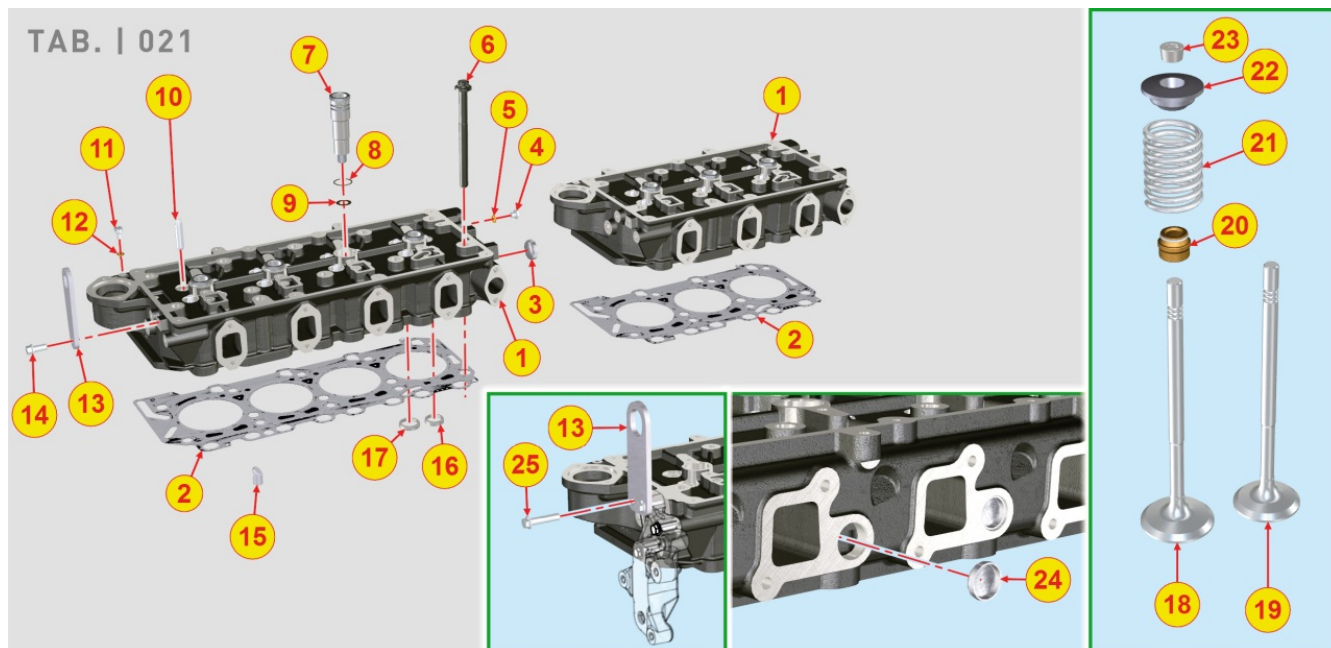

8021700540 - CYLINDER HEAD

Pos	Kit	Included In	Code	Description	Qty	Old Code	Tech. Info
1	(A)		ED0092019660-S	CYLINDER HEAD ASSY KDI2504	1		⚠
2			ED0047310630-S	CYL.HEAD GASKET KDI2504 0,85mm	1		⚠
2			ED0047310650-S	CYL.HEAD GASKET KDI2504 1,05mm	1		⚠
2			ED0047310640-S	CYL.HEAD GASKET KDI2504 0,95mm	1		⚠
3	(A)		ED0089900220-S	PLUG D.30	1		
6			ED0098202660-S	CYLINDER HEAD FIXING SCREW	10		
7	(A)		ED0021101400-S	INJECTOR SLEEVE	4		
8	(A)		ED0012004090-S	O-RING	8		
9	(A)		ED0046701470-S	INJECTOR SLEEVE GASKET	4		
10	(A)		ED0048452830-S	VALVE GUIDE	16		
13			ED0085464680-S	BRACKET	2		⚠
14			ED0017701110-S	FLG.HEX HEAD SCREW M8X18	4		⚠
15			ED0019705140-S	THIMBLE	3		
16	(A)		ED0080003480-S	EXHAUST VALVE SEAT	8		
17	(A)		ED0080003470-S	INTAKE VALVE SEAT	8		
18	(A)		803670...0				
19	(A)		803670...0				
20	(A)		803670...0				
21	(A)		803670...0				
22	(A)		803670...0				
23	(A)		803670...0				
24	(A)		ED0090801080-S	PLUG	3