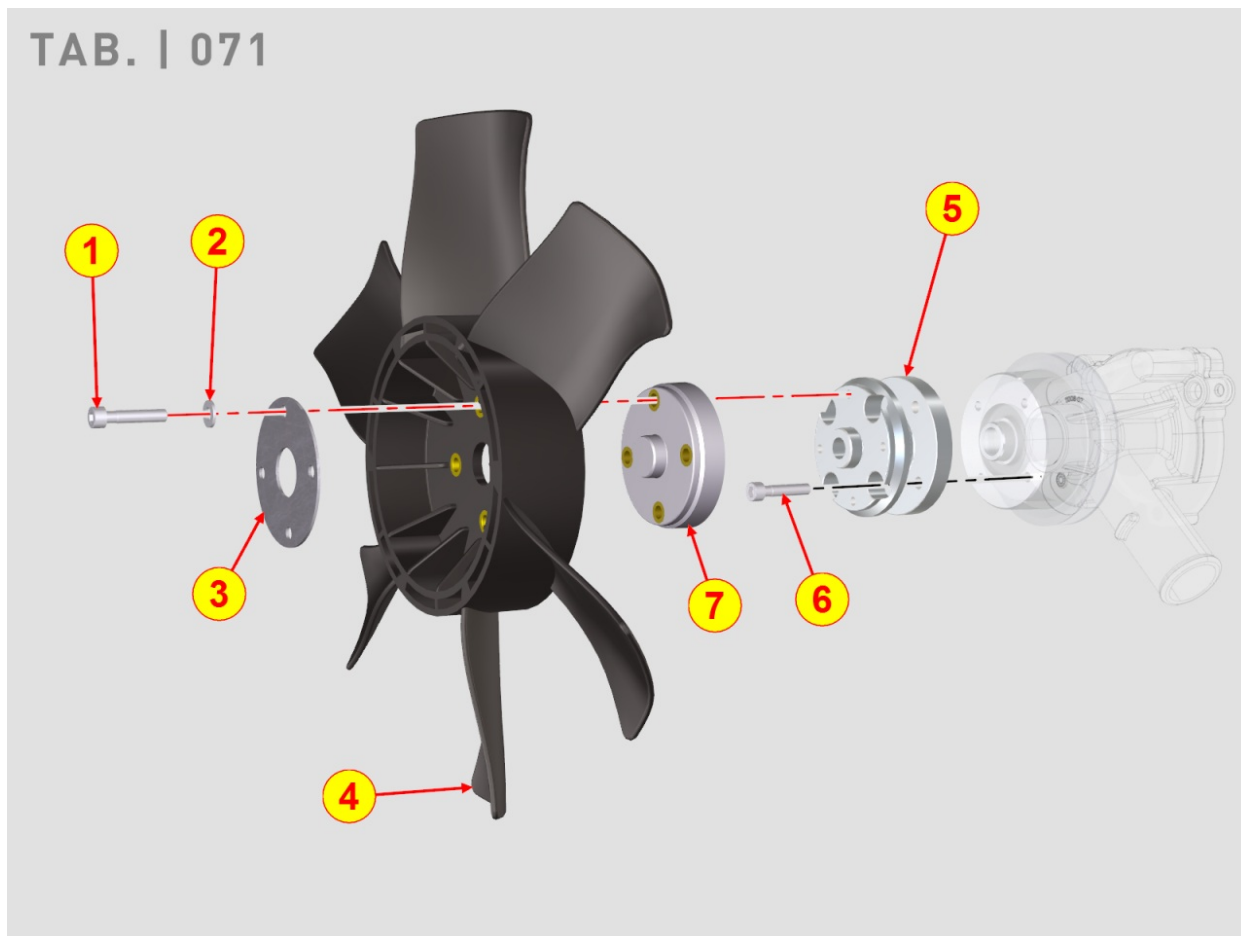

8071700040 - COOLING FAN

Pos	Kit	Included In	Code	Description	Qty	Old Code	Tech. Info
1			ED0097320780-S	SOC HEAD CAP SCR M6X25 8.8	4		
3			ED0062751470-S	FAN PLATE	1		
4			ED0097183240-S	PUSHER FAN D.350 BLACK	1