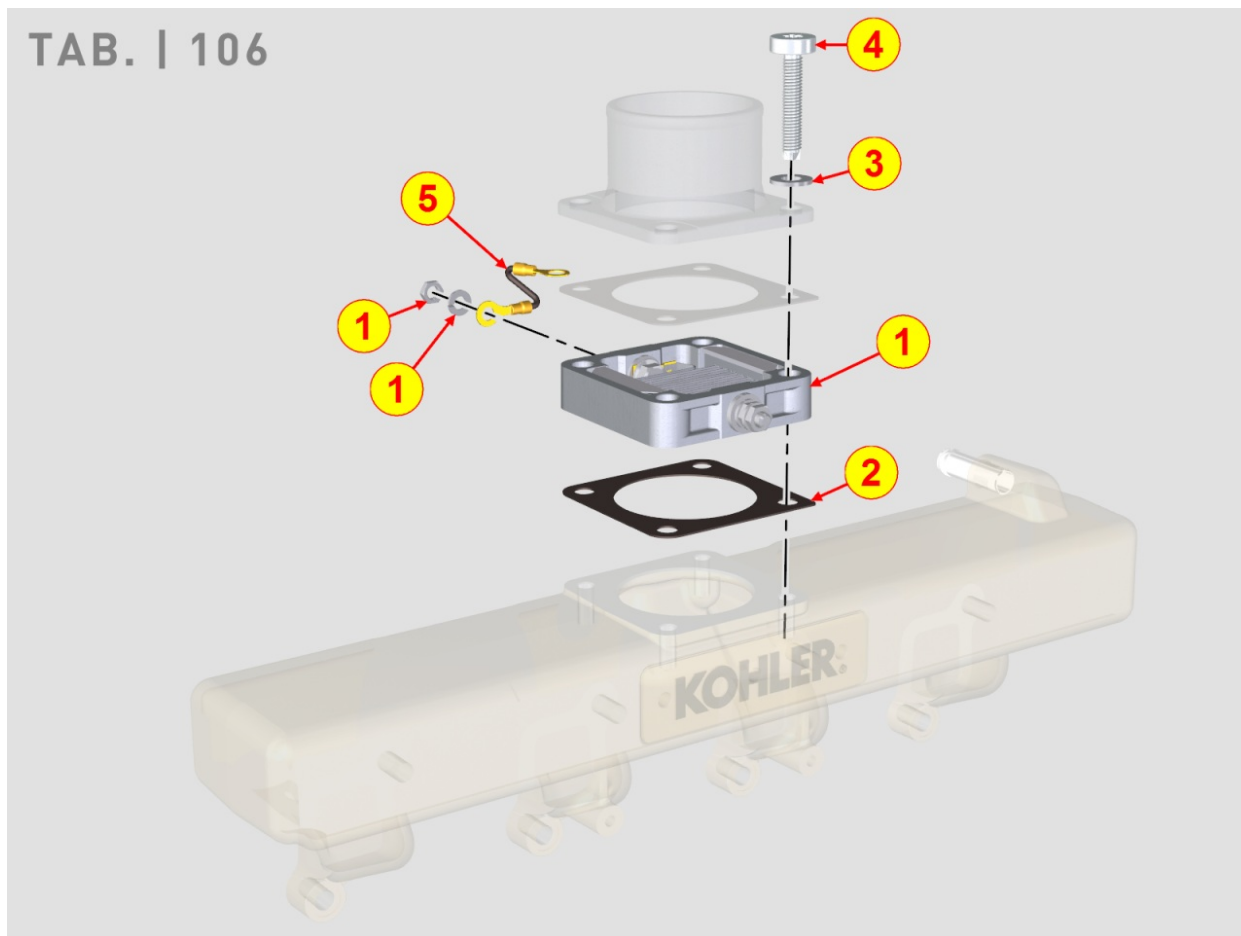

8106700070 - GLOW PLUGS / CONTROL UNIT

Pos	Kit	Included In	Code	Description	Qty	Old Code	Tech. Info
4			ED0097320740-S	SOC HEAD SCR M8X20L UNI5931 ST	4