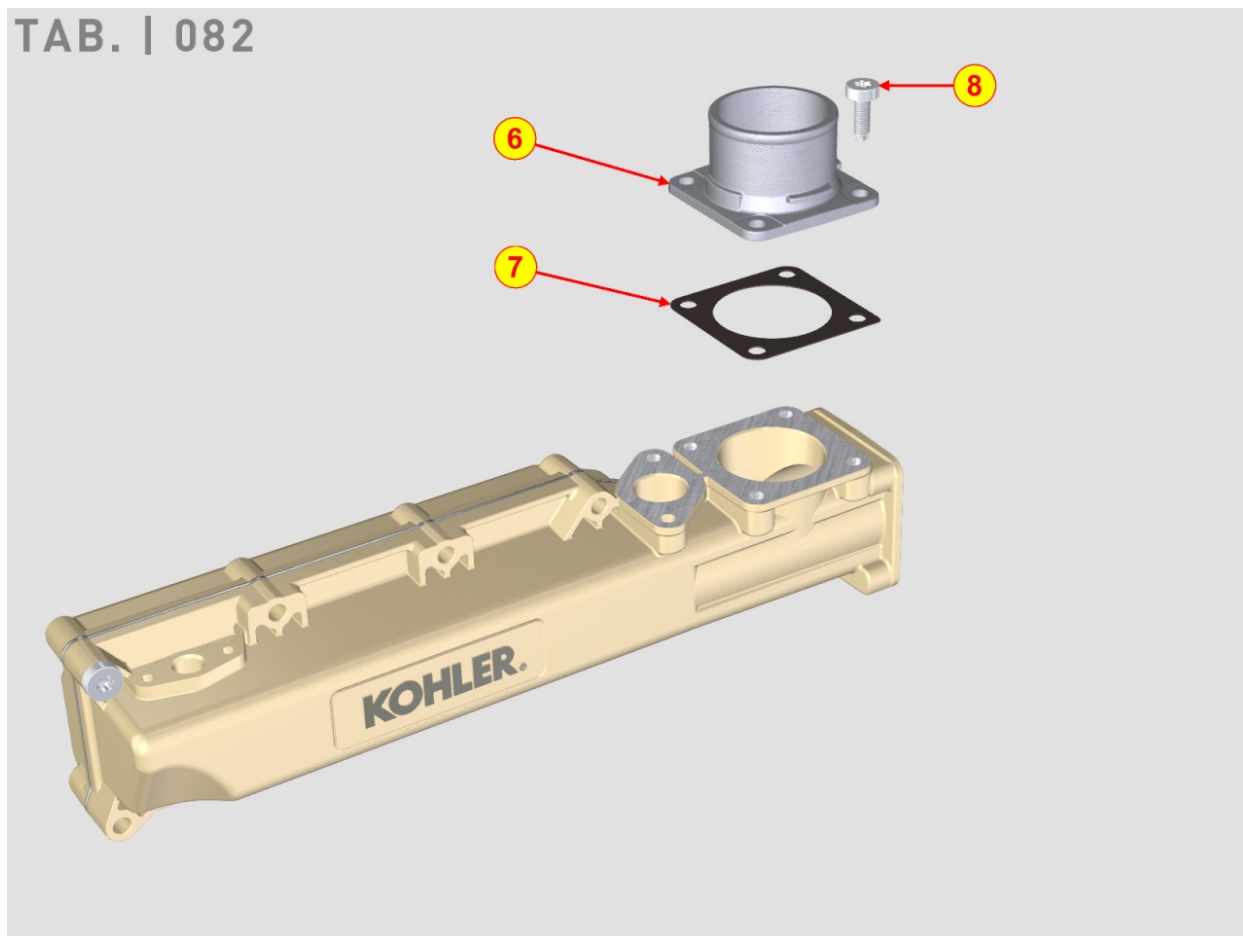

8082700100 - AIR INLET ACCESORIES

TAB. | 082

Pos	Kit	Included In	Code	Description	Qty	Old Code	Tech. Info
6			ED0038661490-S	INTAKE MANIFOLD FLANGE	1		
7			ED0048200920-S	INTAKE FLANGE GASKET	1