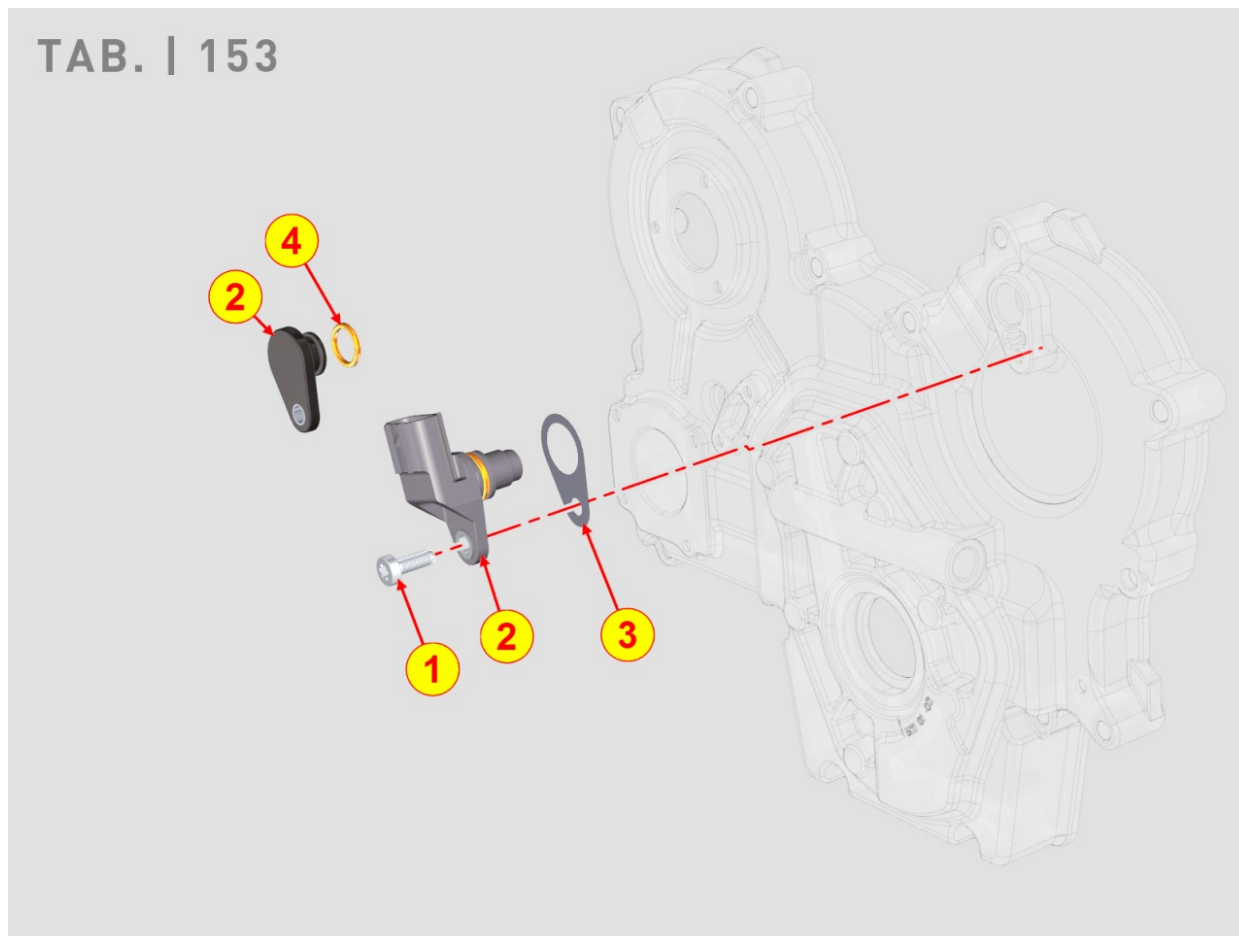

8153700010 - PHASE SENSOR

Pos	Kit	Included In	Code	Description	Qty	Old Code	Tech. Info
1			ED0097610460-S	SELF TAPPING SCREW M6X20	1		
2	(A)		ED0038000740-S	PLUG CLOSING SENSOR HOLE ASSY	1