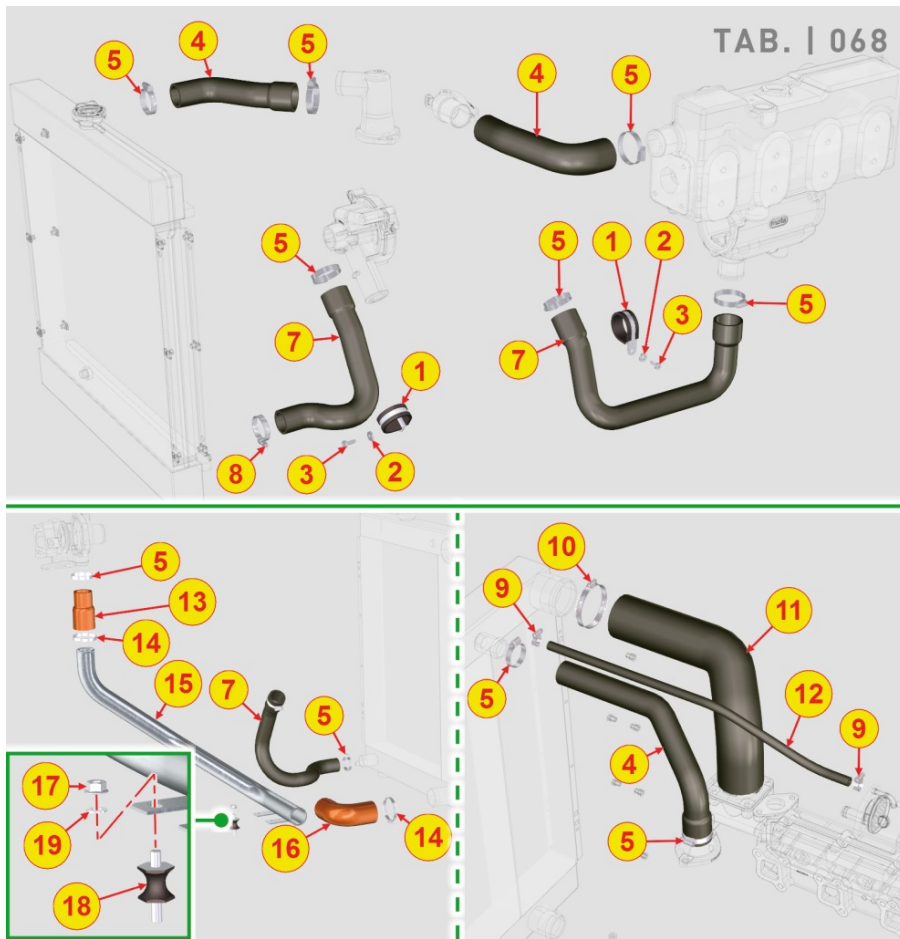

8068700100 - HOSES FOR WATER COOLER

Pos	Kit	Included In	Code	Description	Qty	Old Code	Tech. Info
1			ED0036171970-S	FASCETTA/CLAMP	1		
2			ED0076250590-S	WASHER	1		
3			ED0097610450-S	SELF TAPPING SCREW M6X16 TSN	1		
4			ED0053652160-S	CONNECTING HOSE	1		
5			ED0036300380-S	CLAMP d.32-50 SX9C W1	2		
7			ED0053652130-S	CONNECTING HOSE	1		
8			ED0036301460-S	CLAMP d.25-40 SX9C W1	2