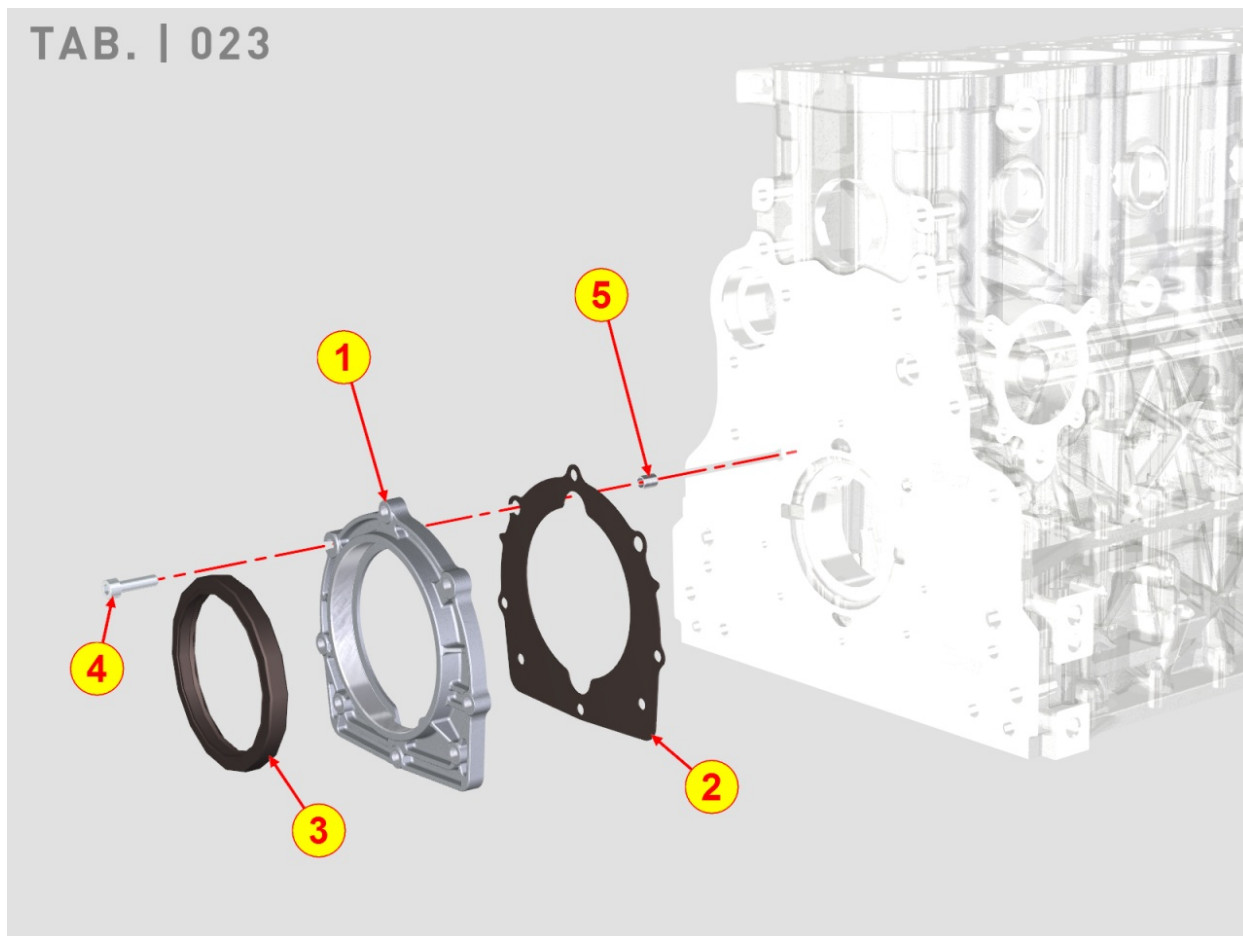

8023700040 - FLYWHEEL SIDE SUPPORT

TAB. | 023

Pos	Kit	Included In	Code	Description	Qty	Old Code	Tech. Info
1	(A)		ED0037901230-S	FLANGE ASS. WITH GASK. KDI	1	ED0037901210-S	
2		(A)	ED0045011690-S	OIL SEAL FLANGE GASKET	1		
3		(A)	ED0012135470-S	OIL SEAL CHO 83X100X10	1		
4			ED00992R0460-S	VITE/SCREW M.6X22 5931 8.8+Zn.b	8		
5			ED0019704560-S	BUSSOLA/SLEEVE N 10	2