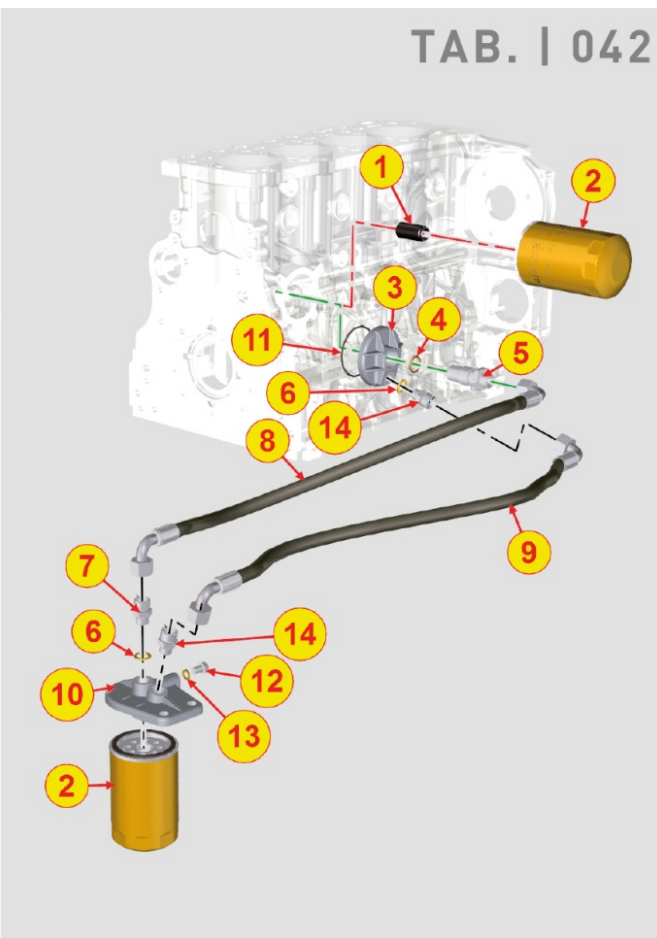

8042700010 - OIL FILTER

Pos	Kit	Included In	Code	Description	Qty	Old Code	Tech. Info
1			ED0072650210-S	OIL FILTER CONNECTION	1		
2			ED0021752800-S	OIL FILTER CARTRIDGE	1