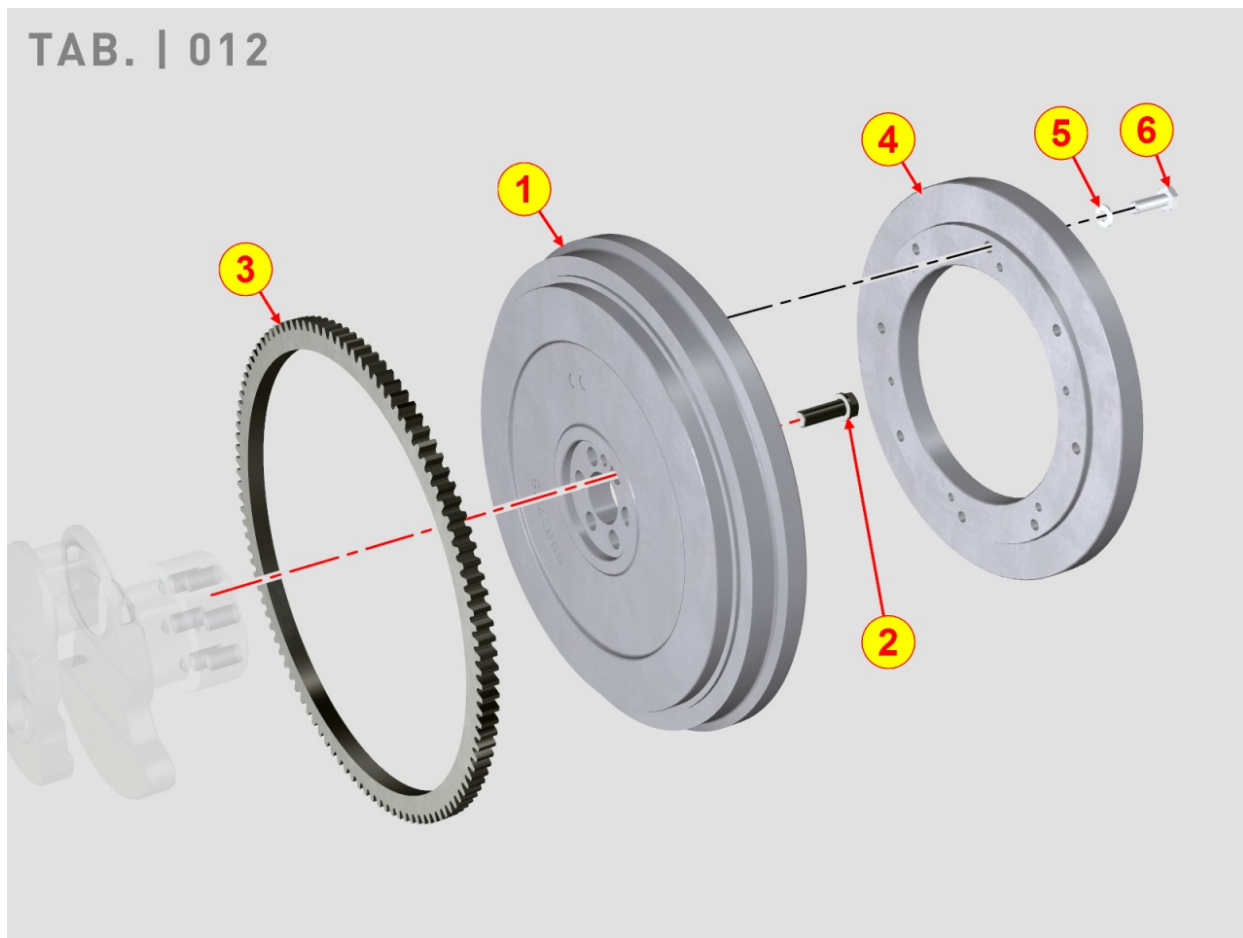

8012700030 - FLYWHEEL

Pos	Kit	Included In	Code	Description	Qty	Old Code	Tech. Info
1	A		ED0098816860-S	COMPLETE FLYW.SAE 7"1/2	1		
2			ED0018620890-S	BOLT	6		
3		(A)	ED0028162450-S	RING GEAR	1