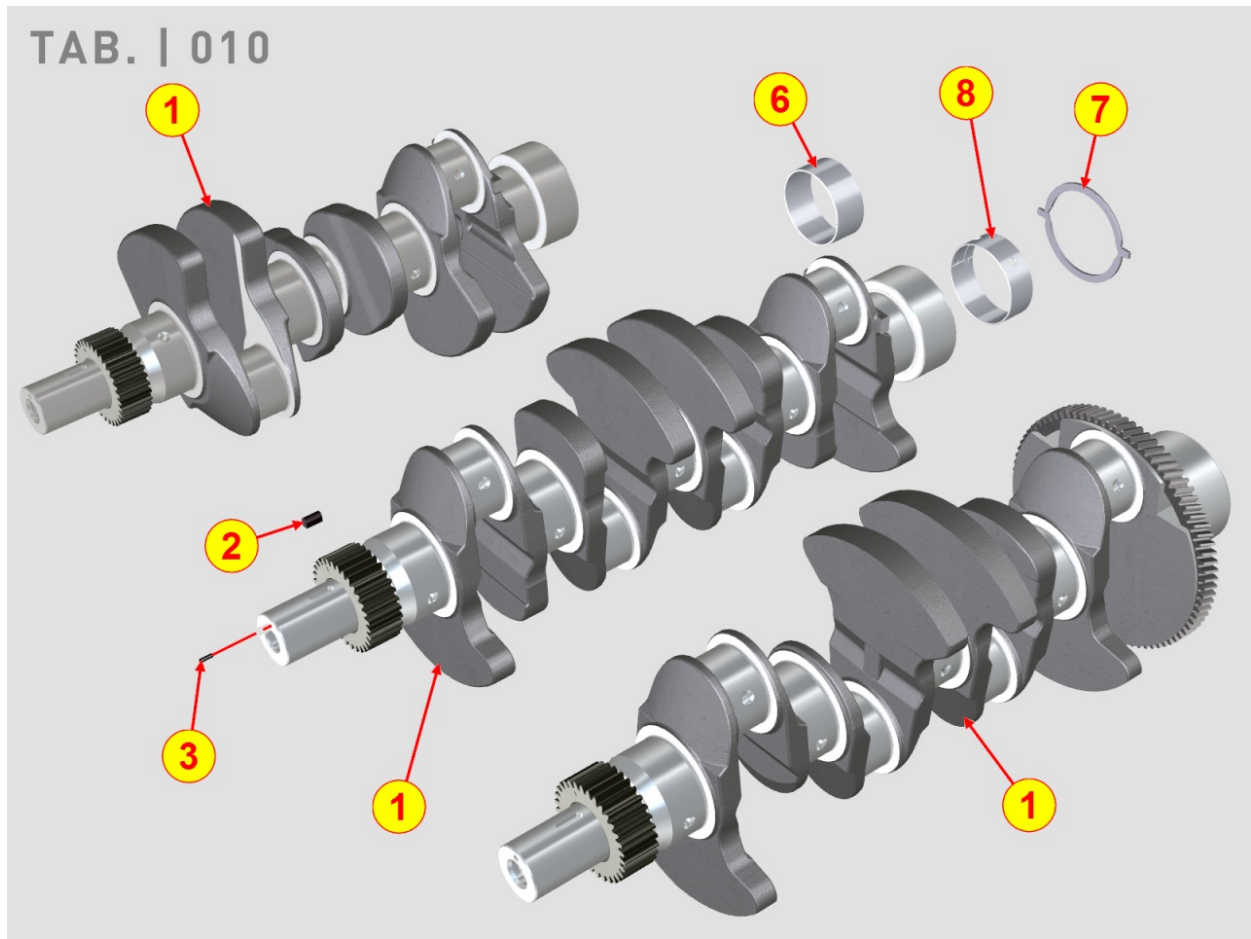

8010700060 - CRANKSHAFT

Pos	Kit	Included In	Code	Description	Qty	Old Code	Tech. Info
1	A		ED0010508860-S	CRANKSHAFT KDI2504 S/P ASS.Y (W.O.PTO)	1		
2		(A)	ED0022801550-S	KEY	1		
3		(A)	ED0084000480-S	PARAL.PIN	1		
6		(A)		801170...0			
7		(A)		802070...0			
8		(A)		802070...0