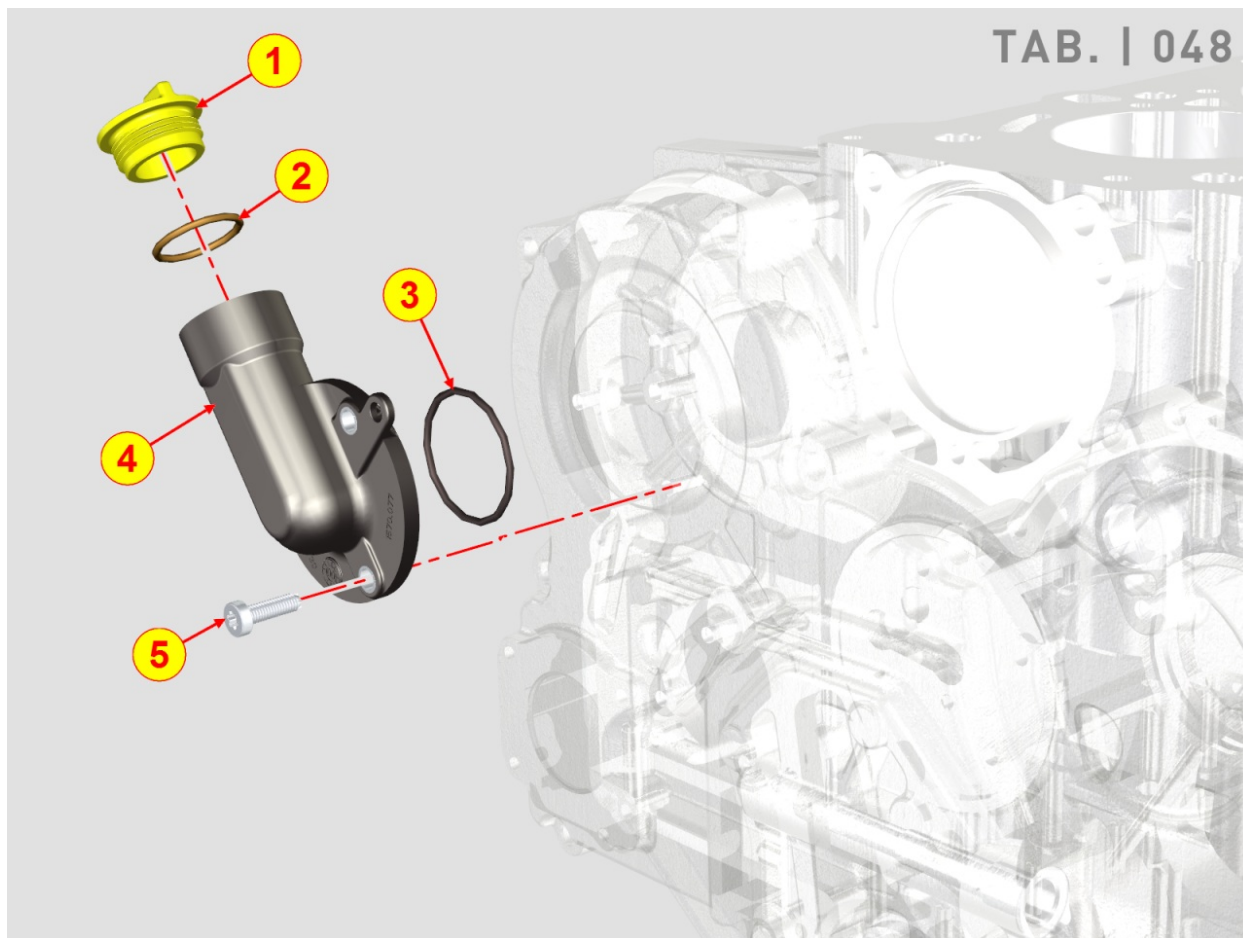

8048700030 - OIL FILLING KIT

Pos	Kit	Included In	Code	Description	Qty	Old Code	Tech. Info
1			ED0090321290-S	INLET OIL PLUG KOHLER	1		
2			ED0012000820-S	O-RING D31.89/26.50 2.62 THK	1		
3			ED0012010980-S	O RING 3168	1		
4			ED0015700770-S	OIL FILL ASSY	1		
5			ED0097610460-S	SELF TAPPING SCREW M6X20	3