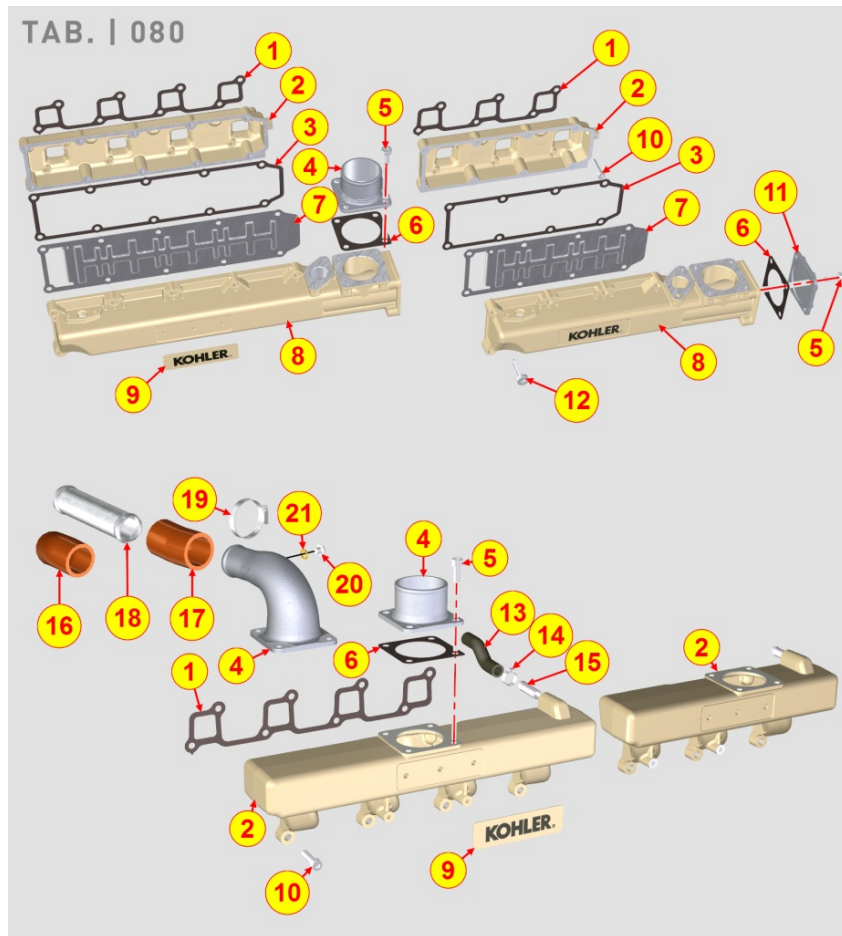

8080700130 - AIR INLET MANIFOLD / AIR FILTER

Pos	Kit	Included In	Code	Description	Qty	Old Code	Tech. Info
1			ED0048200870-S	INTAKE MANIFOLD GASKET	1		
2	A		ED0024866070-S	COMPL.INTAKE MANIFOLD KDI2504M	1		
10			ED0097320640-S	SOC HEAD SCREW M8x30-5931.8G+Zn.B	8		
13			ED0095801200-S	OIL BREATHER	1		
14			ED0036301740-S	FASCETTA/CLAMP 10	2		
15		(A)	ED0095800640-S	TUBO X VALV. LIMIT. DI DEPRES.	1