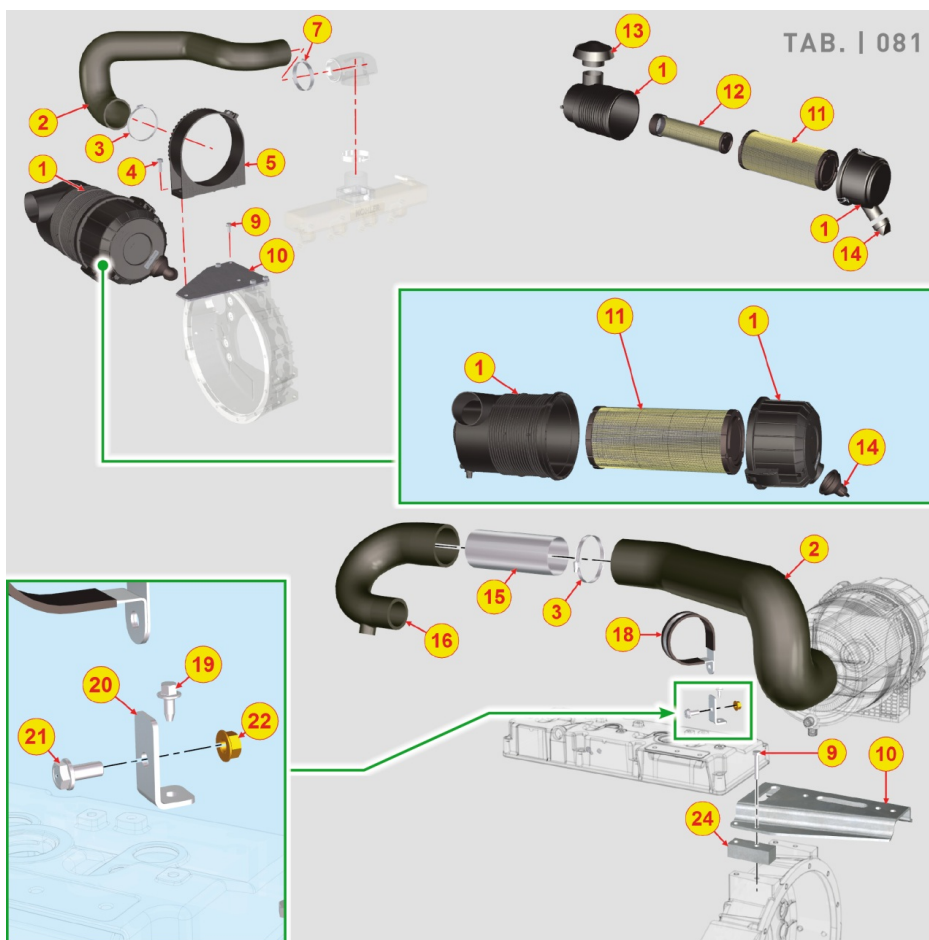

8081700020 - AIR FILTER

Pos	Kit	Included In	Code	Description	Qty	Old Code	Tech. Info
1	A		ED0037004120-S	AIR CLEANER 5"	1		
2			ED0053652180-S	CONNECTING HOSE	1		
4			ED0017701560-S	BOLT	2		
5			ED0085458350-S	BRACKET	1		
7			ED0036300220-S	HOSE CLAMP SX12CW1 50X70	2		
9			ED0017701110-S	FLG.HEX HEAD SCREW M8X18	4		
10			ED0085464600-S	BRACKET	1		
11		(A)	ED0021751240-S	AIR CLEANER FILTER 5"	1