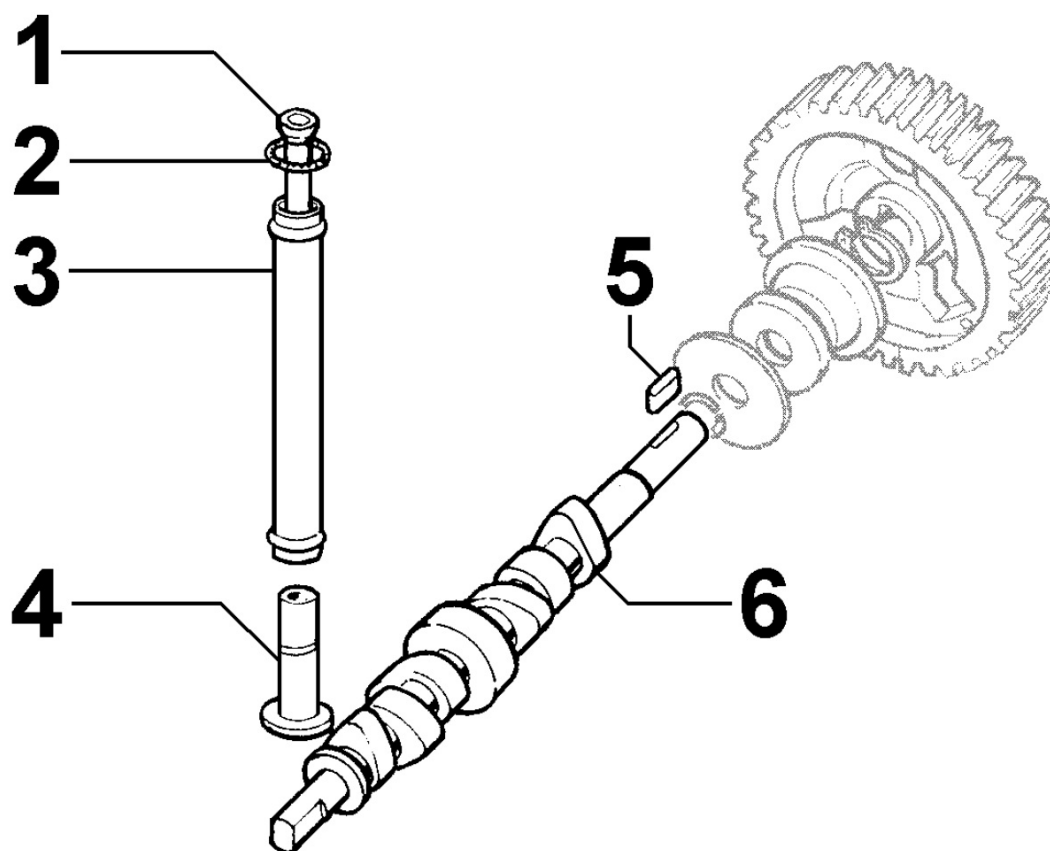

8035250030 - CAMSHAFT

Pos	Kit	Included In	Code	Description	Qty	Old Code	Tech. Info
1			ED00072R0100-S	PUSH ROD	4		
2			ED0012000060-S	O RING	8		
3			ED00940R0380-S	PIPE	4		
4			ED00708R0190-S	TAPPET	4		
5			ED00498R0360-S	KEY	1		
6			ED00A23R0020-S	CAMSHAFT	1