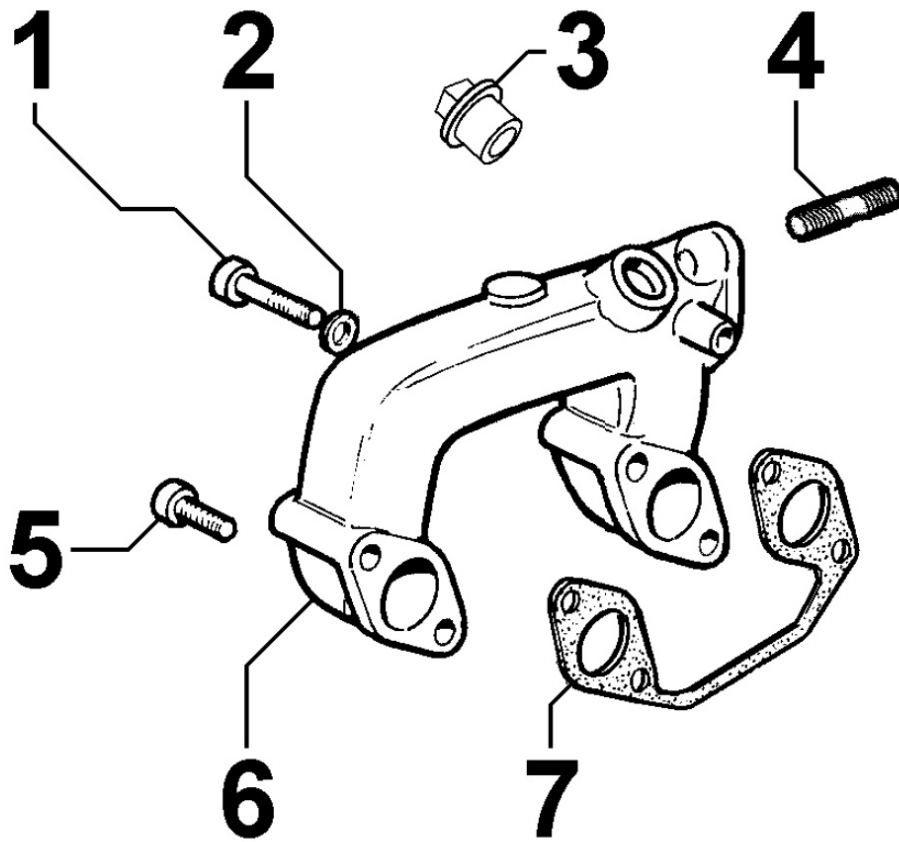

8080250110 - AIR INLET MANIFOLD / AIR FILTER

Pos	Kit	Included In	Code	Description	Qty	Old Code	Tech. Info
1			ED0097300340-S	CAP SCREW 8x55 uni.5931	2		
2			ED00771R0110-S	WASHER	4		
5			ED0097320630-S	SOC HEAD CAP SCR M8X35L 8.8	2		
6			ED00211R0590-S	MANIFOLD	1		
7			ED0044200970-S	GASKET	1