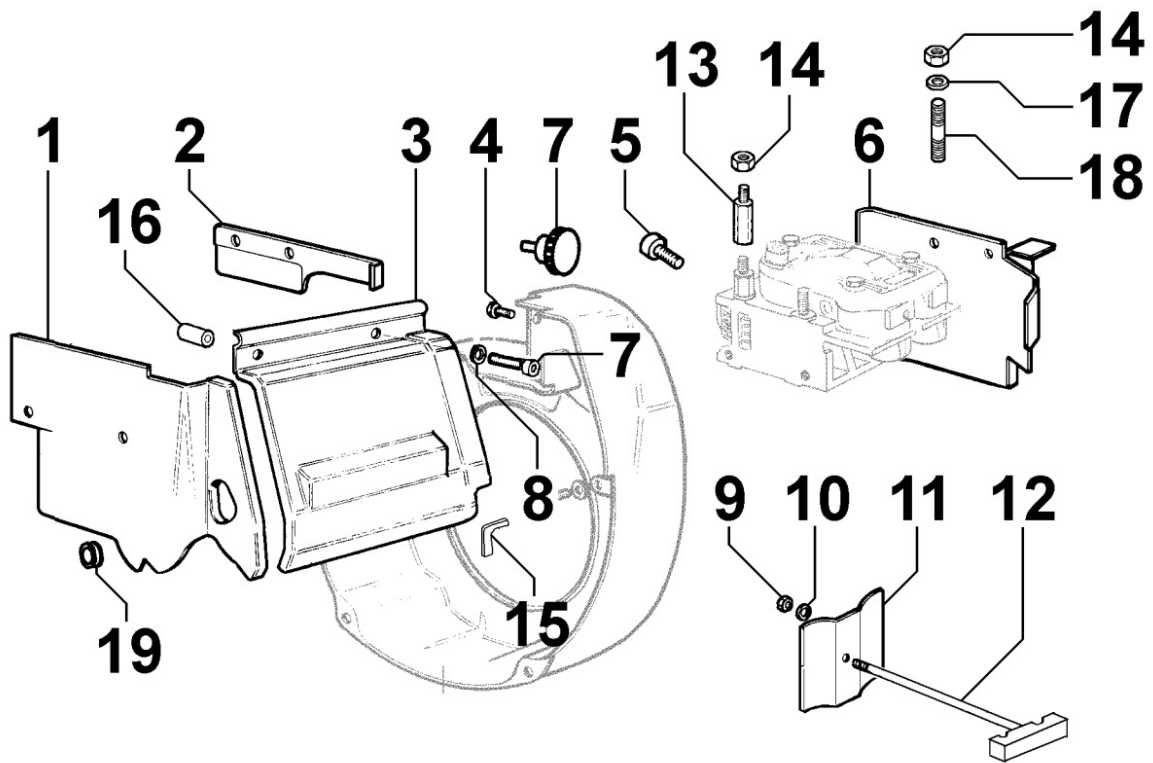

8072250030 - COOLING PLATES

Pos	Kit	Included In	Code	Description	Qty	Old Code	Tech. Info
1			ED00589R0190-S	PARATIA/BULKHEAD	1		
2			ED00589R0070-S	CONVEYOR	1		
3			ED0029201870-S	AIR B. HOOD	1		
4			ED0097301070-S	VITE TCEI 6X14-5931-8G+ZN.B	2		
6			ED00588R0850-S	SHROUD	1		
7			ED0097310920-S	ALLEN SCREW	2		
8			ED0076250120-S	PLAIN WASHERS 8,4X17X1,6	2		
9			ED0032030770-S	DADO AUTOF. NYLON M4-uni7473	1		
10			ED0076250520-S	PLAIN WASHERS 4,3X9X0,8	1		
11			ED00589R0200-S	BULKHEAD	1		
12			ED00926R0780-S	TIE ROD	1