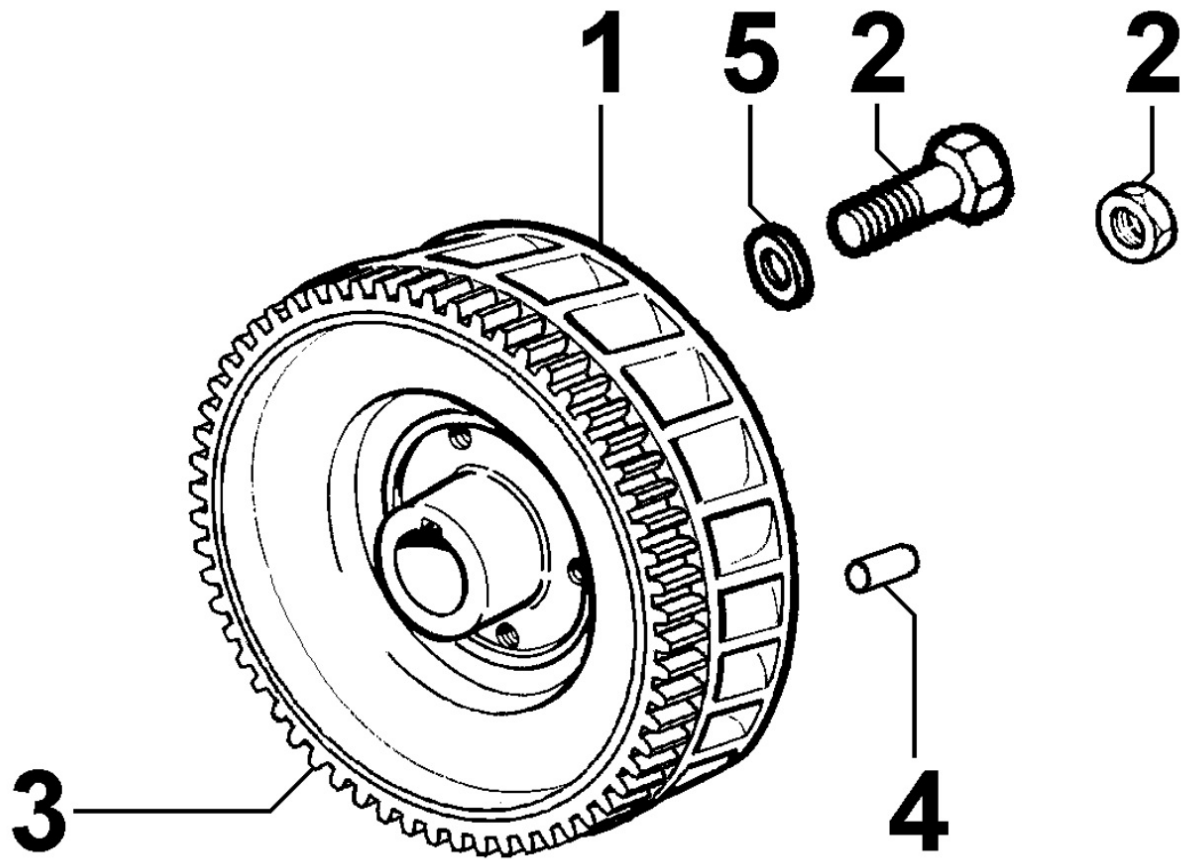

8012250420 - FLYWHEEL

Pos	Kit	Included In	Code	Description	Qty	Old Code	Tech. Info
1	(A)		ED0098814770-S	FLYWHEEL	1		
2			ED00325R0840-S	NUT	1		
3		(A)	ED00256R0140-S	STARTING GEAR	1