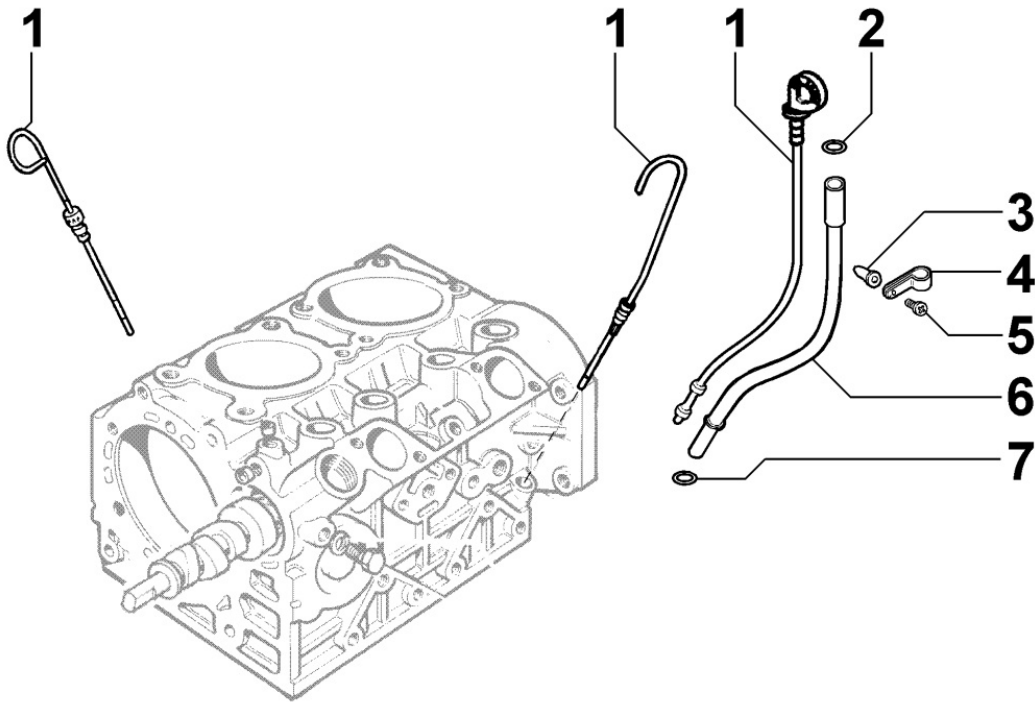

8043250010 - OIL DIPSTICK

Pos	Kit	Included In	Code	Description	Qty	Old Code	Tech. Info
1			ED00076R0480-S	OIL DIPSTICK	1