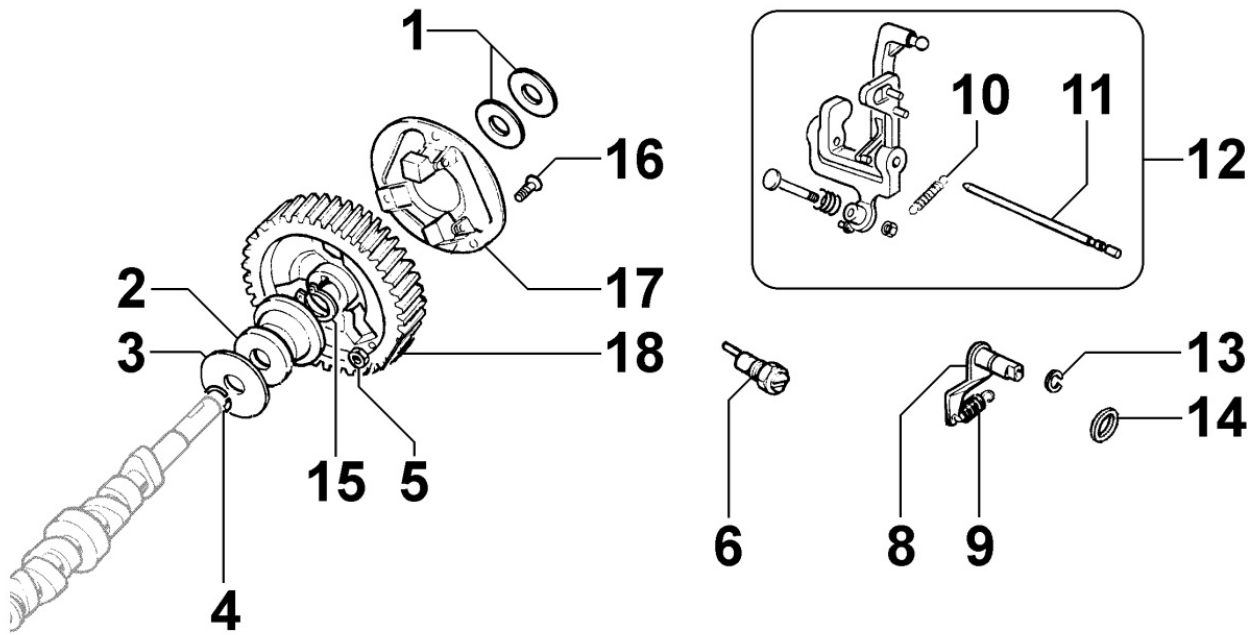

8050250180 - SPEED GOVERNOR

Pos	Kit	Included In	Code	Description	Qty	Old Code	Tech. Info
1			ED00777R0330-S	WASHER	1		
1			ED00777R0340-S	WASHER	1		
2			ED00621R0220-S	CAP	1		
3			ED00777R0780-S	WASHER	1		
4			ED00059R0850-S	RING	1		
5			ED0032030380-S	HEX.NUT	3		
6			ED00722R0410-S	REGISTRO/ADJUSTING SCREW	1		
8			ED00491R0660-S	LEVER EPA	1		
9			ED00551R0470-S	MOLLA/SPRING	1		
10		(A)	ED00551R0140-S	SPRING	1		
11		(A)	ED00601R0770-S	PIN	1		
12	(A)		ED00495R0150-S	LEVER	1		
13			ED0011650360-S	RING	1		
15			ED0012400130-S	SNAP RING	1		
16			ED00997R0880-S	SCREW SPEI M5x16 UNI5933 10.9	3		
17			ED0048966740-S	REGULATOR GROUP RUGGERINI	1