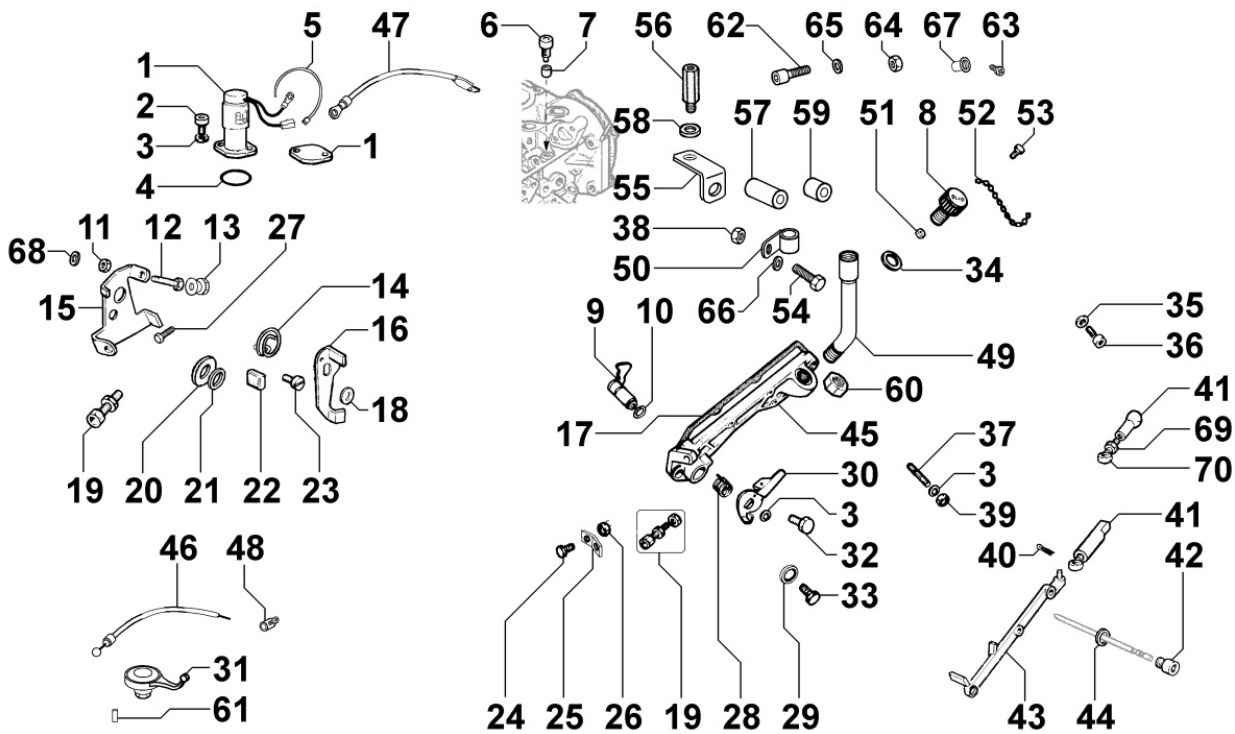

8051250110 - CONTROLS

Pos	Kit	Included In	Code	Description	Qty	Old Code	Tech. Info
0			ED0024710060-S	NYLON COLLAR	1		
1			ED00674R0470-S	ELECTROMAGNET	1		
2			ED0097320840-S	SOC HEAD SCR M6X12L UNI5931 ST	2		
3		(C)	ED0076250080-S	PLAIN WASHERS 6,4X12,5X1,6	6		
4			ED00579R0790-S	RING	1		
5			ED0024710190-S	NYLON COLLAR PLT2I-MO 3,6x203	2		
8			ED0090320950-S	FILLERPL.	1		
9	(B)	(C)	ED00494R0880-S	LEVER	1		
10		(B) (C)	ED0012000010-S	ANEL. OR 108-GOM. NITRIL D2000	1	ED00579R0010-S	
11		(A)	ED0032400040-S	NUT M5 UNI 5588 6s PG Zinc Pla	2		
12		(A)	KDISC.		1	ED0017550190-S	
15	(A)		ED00613R0910-S	PIASTRINA/PLATE	1		
16			ED0052012700-S	LEVER	1		
17			ED0044312250-S	GASKET	1		
20			ED0057150250-S	SPRING	2		
21			ED00777R0040-S	WASHER	7		
22			ED0065500100-S	KNOB	2		
23			ED0017700010-S	SCREW M.8X12-5739-8G+ZN.B	1		
27		(A)	ED0017550030-S	HEXAGON BOLT M5X16	1		
28		(C)	ED00547R0280-S	SPRING	1		
30		(C)	ED00491R0670-S	LEVER	1		
32		(C)	ED0017600010-S	HEX BOLT M6X10L 8.8	1		
33			ED0017600030-S	SCREW 6X12-5739-8G+ZN.B	1		
34		(C)	ED00758R0390-S	WASHER	1		
35			ED0046700580-S	COPPER WASHER 8,2X12X1,5	2		
36			ED0097320780-S	SOC HEAD CAP SCR M6X25 8.8	5		
37			ED0067600340-S	STUD	1		
39			ED00323R0070-S	NUT	1		
40			ED00555R0370-S	SPRING	1		
41			ED00833R0100-S	TIE ROD	1		
42			ED00989R0620-S	SCREW	1		
43			ED00927R0140-S	TIE ROD	1