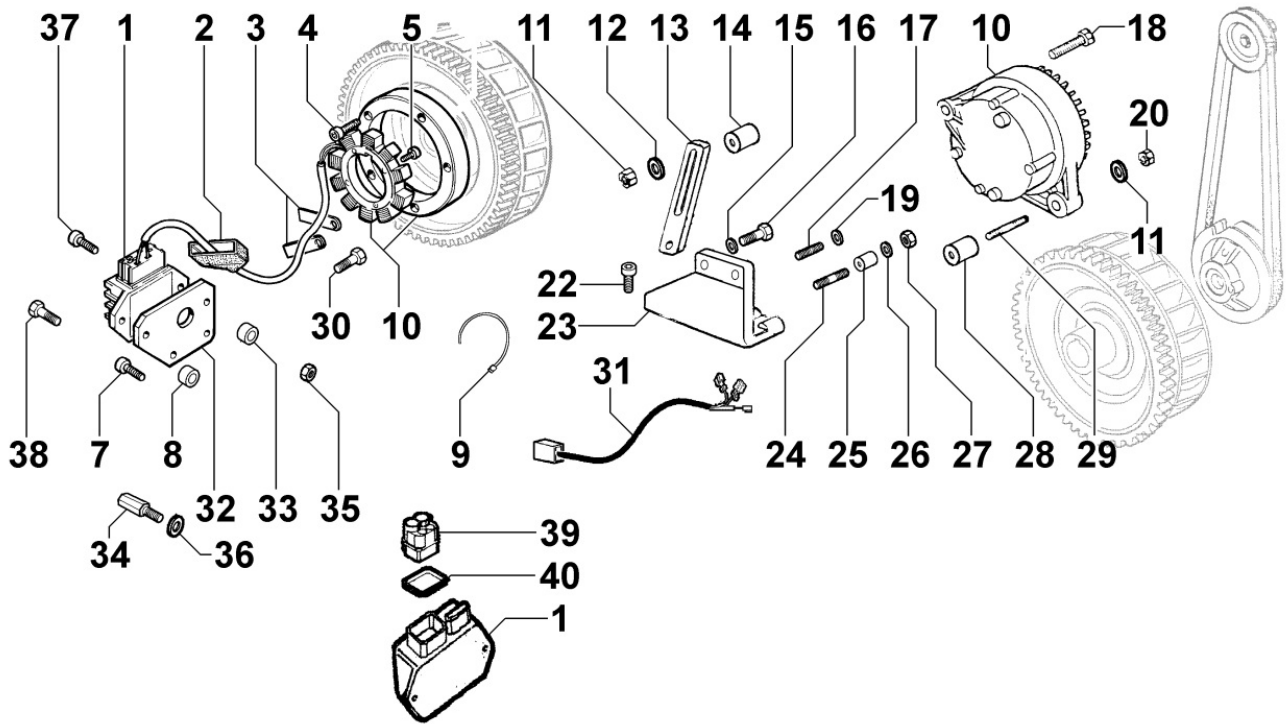

8100250420 - VOLTAGE ALTERNATOR

Pos	Kit	Included In	Code	Description	Qty	Old Code	Tech. Info
1			ED0073623830-S	VOLT.REGUL.FVIC	1		⚠
2			ED0021450140-S	CAP	1		
3			ED00613R0760-S	PLATE	2		
4			ED0097303190-S	SCREW TBEI 6X12 8.8- 7380+ZNB	5		
5			ED0017550240-S	BOLT	4		
7			ED0097320630-S	SOC HEAD CAP SCR M8X35L 8.8	2		
8			ED0035210430-S	SPACER	2		
9			ED0024710190-S	NYLON COLLAR PLT2I-MO 3,6x203	1		
10			ED0011573410-S	ALTERNATOR	1		⚠