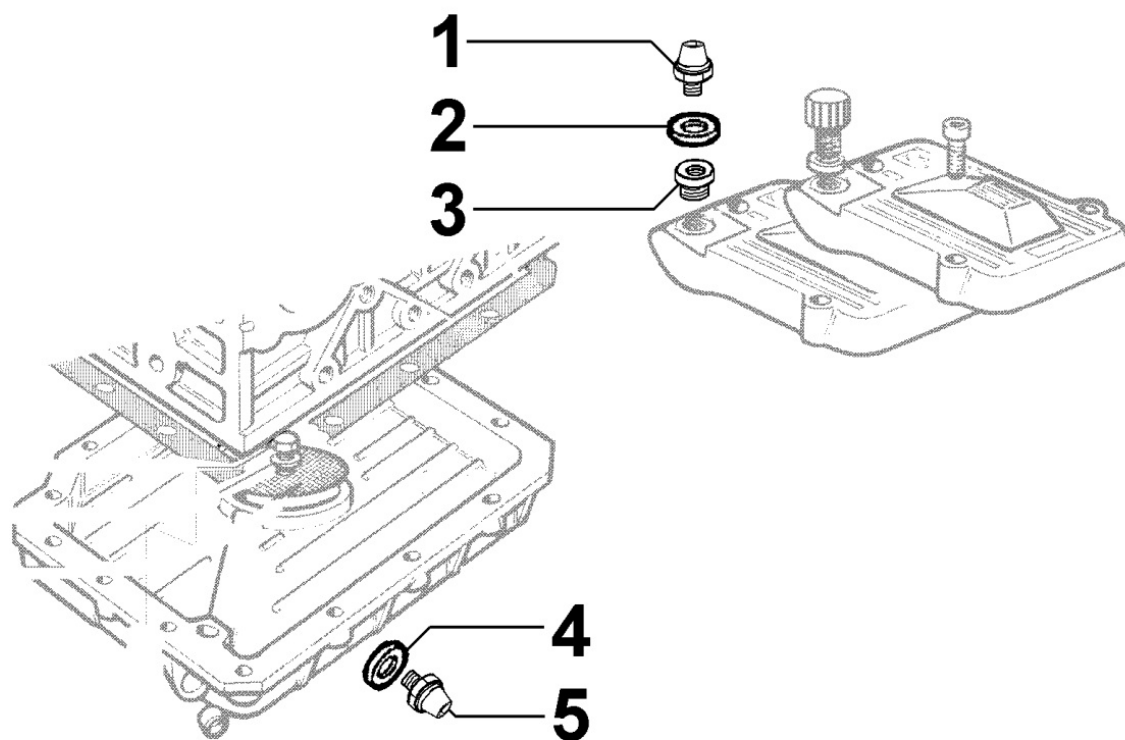

8104250010 - TEMPERATURE SENSORS

Pos	Kit	Included In	Code	Description	Qty	Old Code	Tech. Info
1			ED0091951070-S	THERMOSTAT	1		
2			ED0046700600-S	COPPER WASHER	1		
3			ED00894R0660-S	PLUG WHIT SEAT FOR THERMO SWITCH MD/2	1