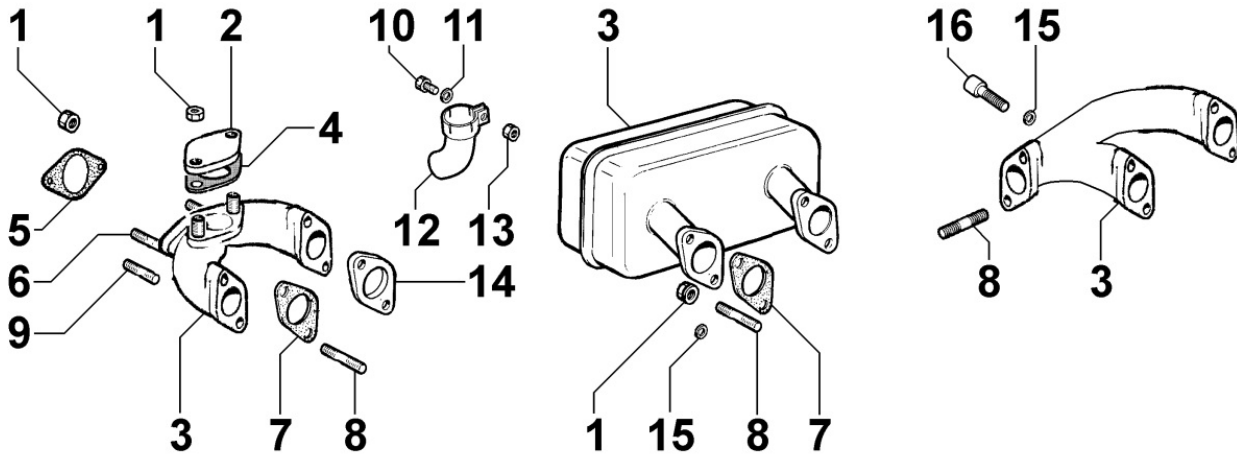

8085250210 - EXHAUST GAS MANIFOLD

Pos	Kit	Included In	Code	Description	Qty	Old Code	Tech. Info
1			ED0032401630-S	HEX FLANG HEAD NUT M8 RM	8		
2			ED00399R0750-S	FLANGE	1		
3			ED0024864480-S	MANIFOLD	1		
4			ED00450R0350-S	GASKET	1		
5			ED0045011180-S	GASKET	1		
6			ED0067800850-S	STUD	4		
7			ED00451R0240-S	GASKET	2		
8			ED0067800680-S	STUD	2		
9			ED0067800080-S	STUD M8X20	2