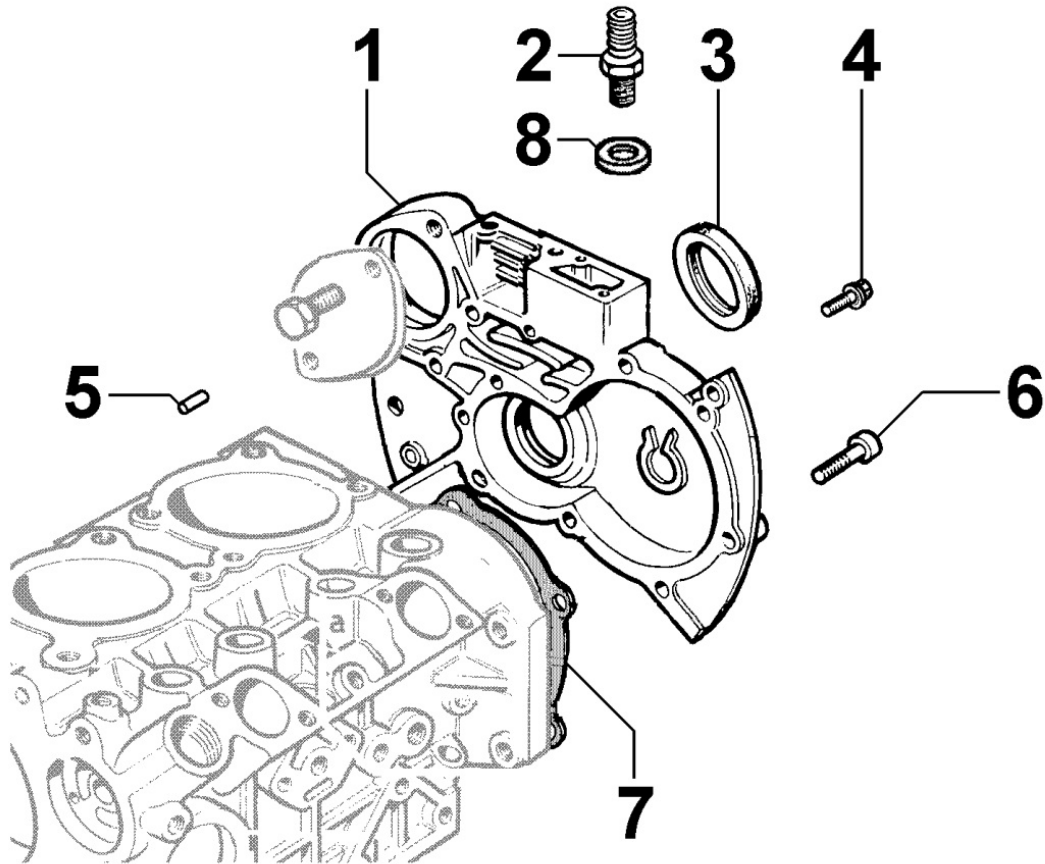

8024250010 - TIMING GEAR SIDE SUPPORT

Pos	Kit	Included In	Code	Description	Qty	Old Code	Tech. Info
1	(A)		ED00241R0100-S	COVER FOR DISTRIBUTION MD/2 COMPLETE	1		
2		(A)	ED00717R0800-S	UNION	1		
3			ED00054R0310-S	ANELLO TEN.OLIO 38X52X8 1AZ	1		
4			ED0017601310-S	SCREW	1		
5			ED0084001200-S	PARAL.PIN	1		
6			ED0097320640-S	SOC HEAD SCREW M8x30-5931.8G+Zn.B	10		
7			ED0044312240-S	GASKET	1