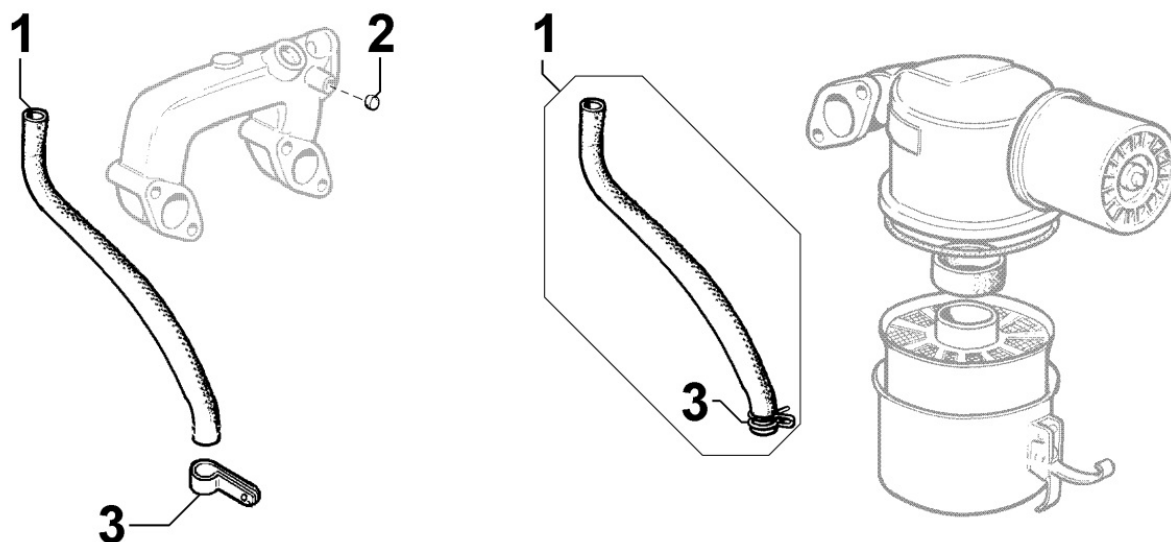

8045250020 - BREATHER SYSTEM

Pos	Kit	Included In	Code	Description	Qty	Old Code	Tech. Info
1	(A)		ED00949R0510-S	PIPE	1		
3		(A)	ED0036301780-S	CLAMP	1		

8050250180 - SPEED GOVERNOR

Pos	Kit	Included In	Code	Description	Qty	Old Code	Tech. Info
1			ED00777R0330-S	WASHER	1		
1			ED00777R0340-S	WASHER	1		
2			ED00621R0220-S	CAP	1		
3			ED00777R0780-S	WASHER	1		
4			ED00059R0850-S	RING	1		
5			ED0032030380-S	HEX.NUT	3		
6			ED00722R0410-S	REGISTRO/ADJUSTING SCREW	1		
8			ED00491R0660-S	LEVER EPA	1		
9			ED00551R0470-S	MOLLA/SPRING	1		
10		(A)	ED00551R0140-S	SPRING	1		
11		(A)	ED00601R0770-S	PIN	1		
12	(A)		ED00495R0150-S	LEVER	1		
13			ED0011650360-S	RING	1		
15			ED0012400130-S	SNAP RING	1		
16			ED00997R0880-S	SCREW SPEI M5x16 UNI5933 10.9	3		
17			ED0048966740-S	REGULATOR GROUP RUGGERINI	1		