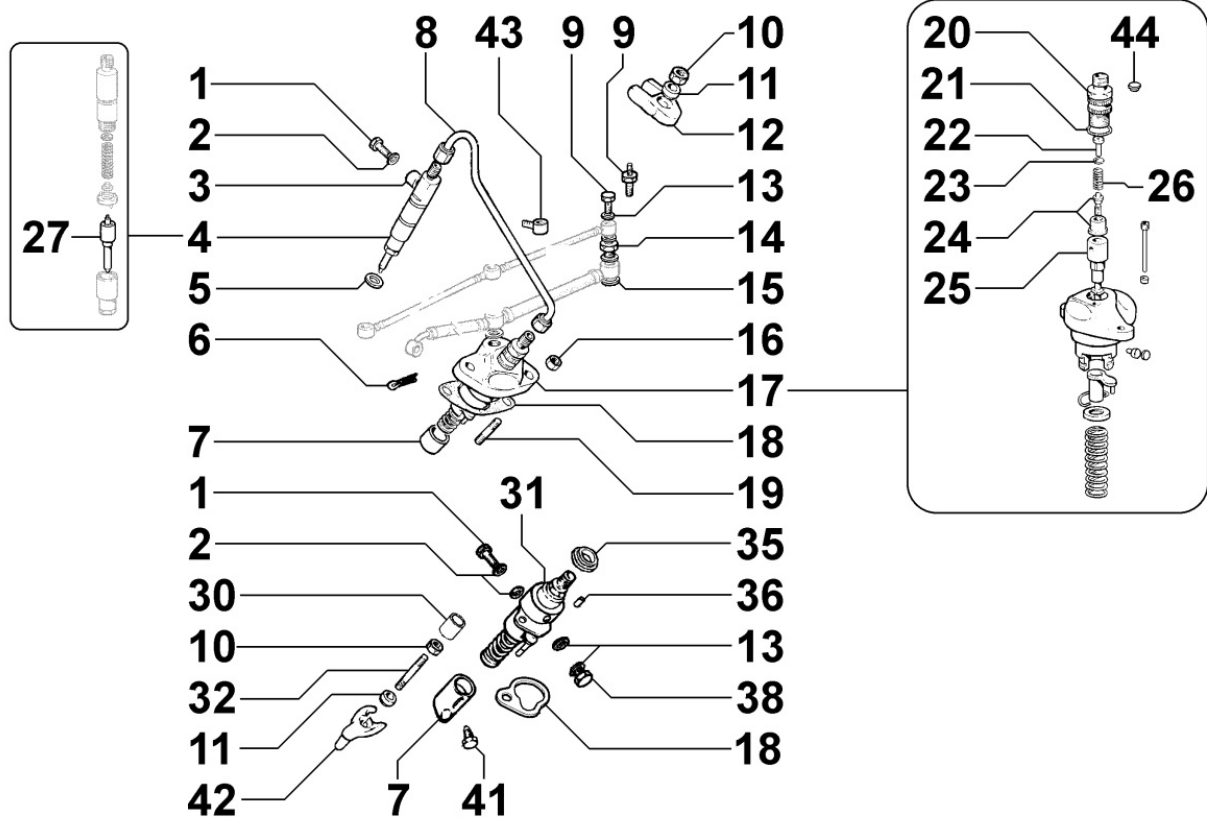

8030250030 - INJECTION SYSTEM

Pos	Kit	Included In	Code	Description	Qty	Old Code	Tech. Info
1			ED0072600530-S	SCREW NIPPLE	2		
2			ED0046700620-S	COPPER WASHER D10/6.2 1.5 THK	2		
3			ED00754R0500-S	WASHER	2		
4	(A)		ED00644R0470-S	SPRAYER COMPLETE NEW-DIESEL	2		
5			ED00754R0350-S	WASHER	2		
5			ED00754R0510-S	WASHER	4		
6			ED00555R0370-S	SPRING	3		
7			ED0072150350-S	TAPPET	2		
8			ED00944R0680-S	PIPE	2		
9			ED00716R0170-S	UNION	2		
10			ED0032400160-S	HEX.NUT	2		
11			ED00771R0970-S	WASHER	2		
12			ED00858R0940-S	BRACKET	2		
13			ED0046700580-S	COPPER WASHER 8,2X12X1,5	6		
14			ED0019010120-S	BOLT	2	ED0019010130-S	
14			ED0019010120-S	BOLT	2	ED0082550110-S	
15			ED0046700600-S	COPPER WASHER	4		
16			ED0032401640-S	NUT	4		
17	(B)		ED00656R0600-S	INJE.PUMP	2		
18			ED0045800230-S	GASKET 0.30	2		
18			ED0045800290-S	GASKET 0.10	6		
18			ED0045800570-S	GASKET 0.05	2		
19			ED0067800680-S	STUD	4		
25		(B)	ED00660R0240-S	POMPANTE/PUMPING ELEMENT	2		
27		(A)	ED00644R0680-S	NOZZLE	1	ED00644R0530-S