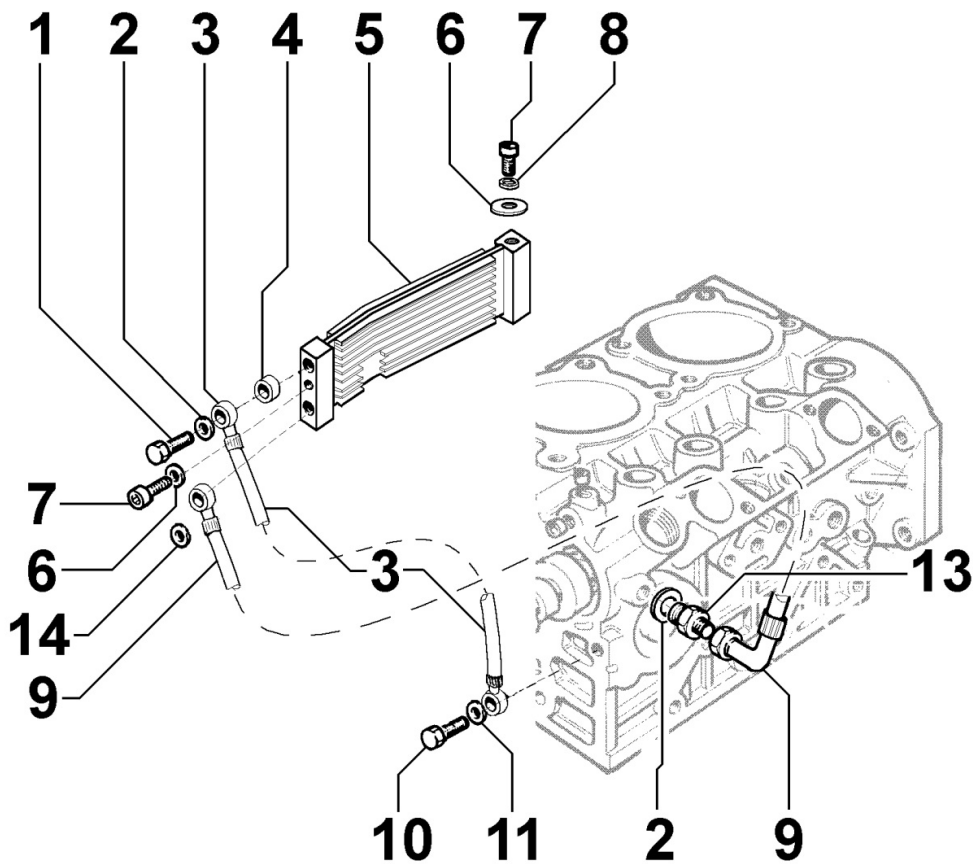

8078250080 - OIL COOLER

Pos	Kit	Included In	Code	Description	Qty	Old Code	Tech. Info
1			ED00717R0900-S	UNION	2		
2			ED0046700600-S	COPPER WASHER	5		
3			ED0094853780-S	PIPE FOR OIL RADIATOR	1		
4			ED00355R0500-S	SPACER	2		
5			ED0073504470-S	OIL RADIATOR	1		
6			ED0076260510-S	PLAIN WASHERS 6X20X2	1		
7			ED0097301070-S	VITE TCEI 6X14-5931-8G+ZN.B	2		
8			ED0076250080-S	PLAIN WASHERS 6,4X12,5X1,6	2		
9			ED0094853790-S	PIPE FOR RETURN OF OIL RADIATOR	1		
10			ED0019011930-S	UNION BOLT M 10	1		
11			ED0046700360-S	GASKET	2		
13			ED00717R0910-S	UNION	1		
14			ED00754R0380-S	WASHER	2