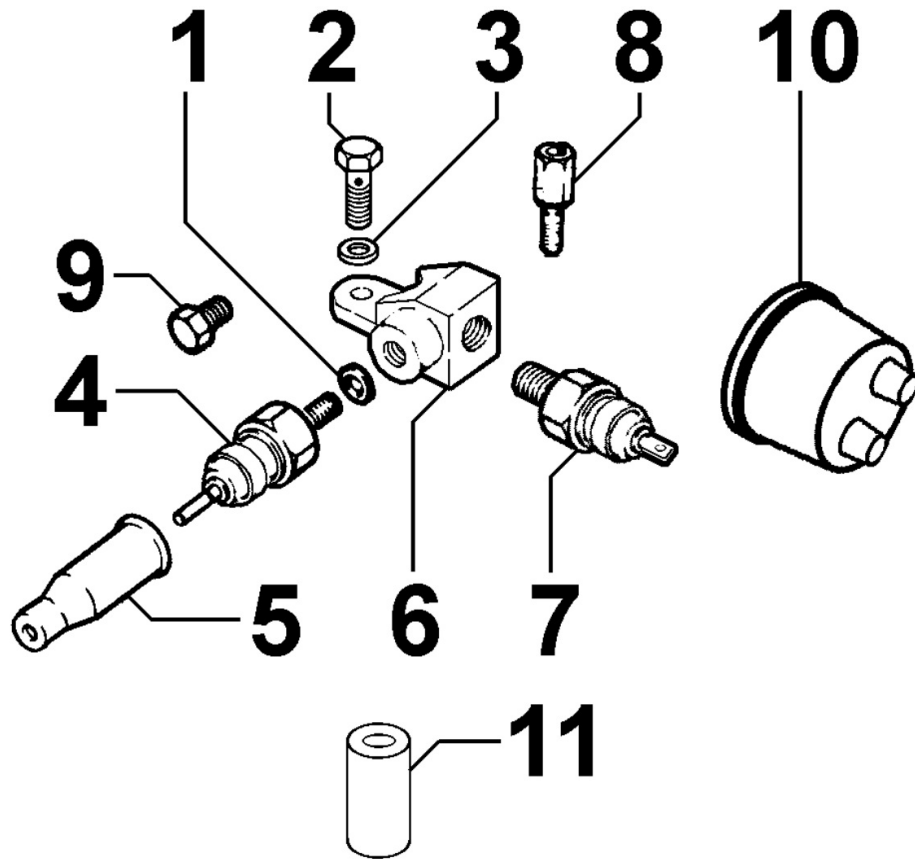

8102250070 - OIL PRESSURE SWITCH

Pos	Kit	Included In	Code	Description	Qty	Old Code	Tech. Info
1			ED0046700580-S	COPPER WASHER 8,2X12X1,5	1		
4			ED00674R0780-S	OIL PRES.SWITCH 1-1,2atm	1		
5			ED0064910130-S	GROMMET	1