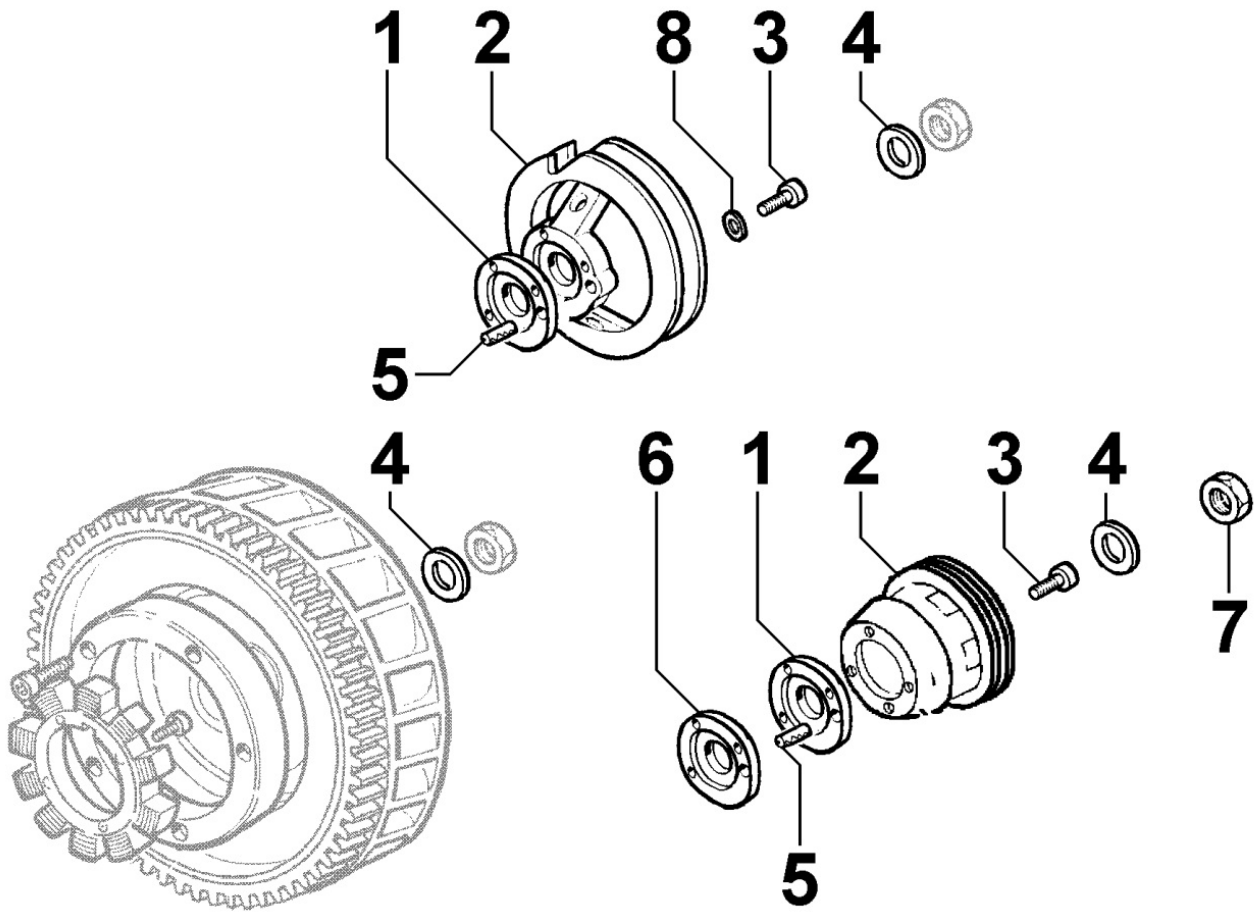

8110250040 - STARTING

Pos	Kit	Included In	Code	Description	Qty	Old Code	Tech. Info
4			ED0076252980-S	RONDELLA/WASHER	1