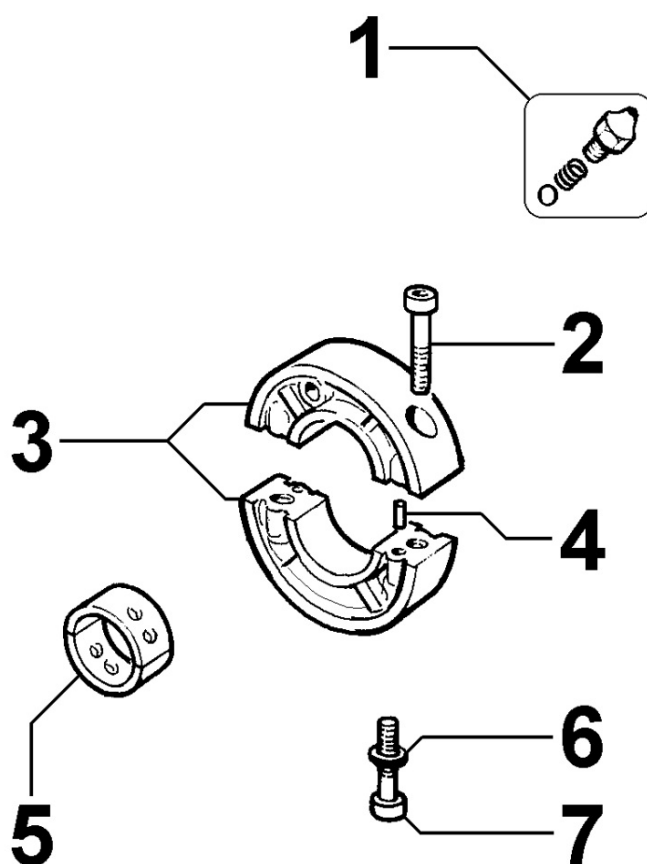

8026250020 - CRANKSHAFT CENTRAL SUPPORT

Pos	Kit	Included In	Code	Description	Qty	Old Code	Tech. Info
1			ED00956R0420-S	VALVE	2		
2			ED0097300310-S	SOC HEAD CAP SCR M8X40L 1	2		
3			ED00880R0630-S	SUPPORT	1		
4			ED0084000200-S	SPINA CIL.D.6X12 UNI 1707	2		
5			ED00A26R0490-S	SLIDING BEARING	2	ED00310R0310-S	
5			ED00A26R0500-S	SLIDING BEARING	1	ED00310R0430-S	
5			ED00A26R0510-S	SLIDING BEARING	1	ED00310R0440-S	
6			ED0076250100-S	WASHER D.8X15X1,5	2		
7			ED0097300320-S	SOC HEAD CAP SCR M8X45L 8.8	2