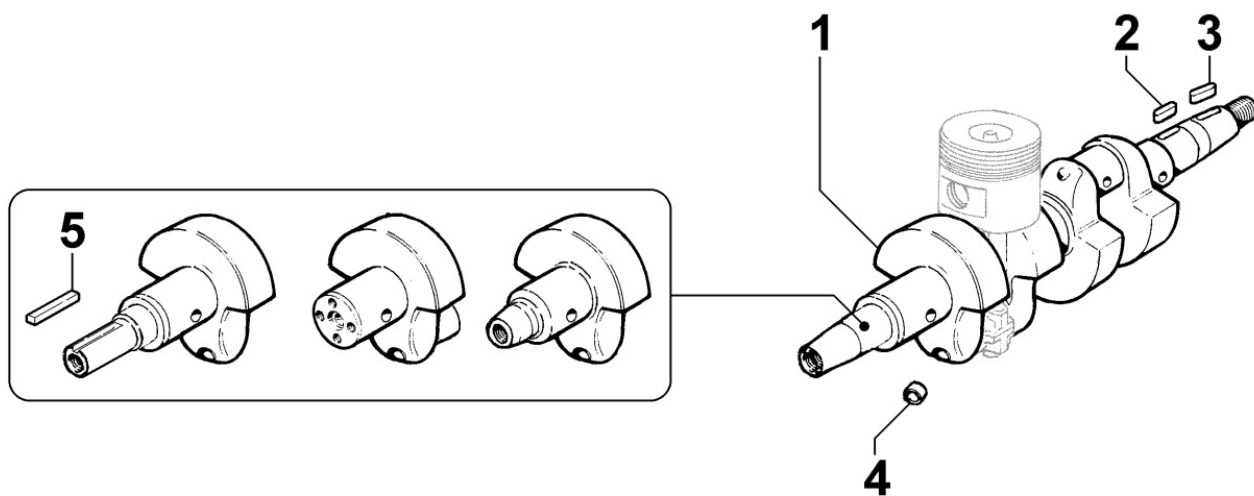

Tavola ricambi

Index	Description
8110250040	STARTING
8170250100	FLYWHEEL GUARD

8010250300 - CRANKSHAFT

Pos	Kit	Included In	Code	Description	Qty	Old Code	Tech. Info
1	(A)		ED00A23R0160-S	CRANKSHAFT	1		
2		(A)	ED00498R0350-S	KEY	2		
4		(A) (B)	ED0089900520-S	PLUG AVSEAL D7 02961-00708	4		