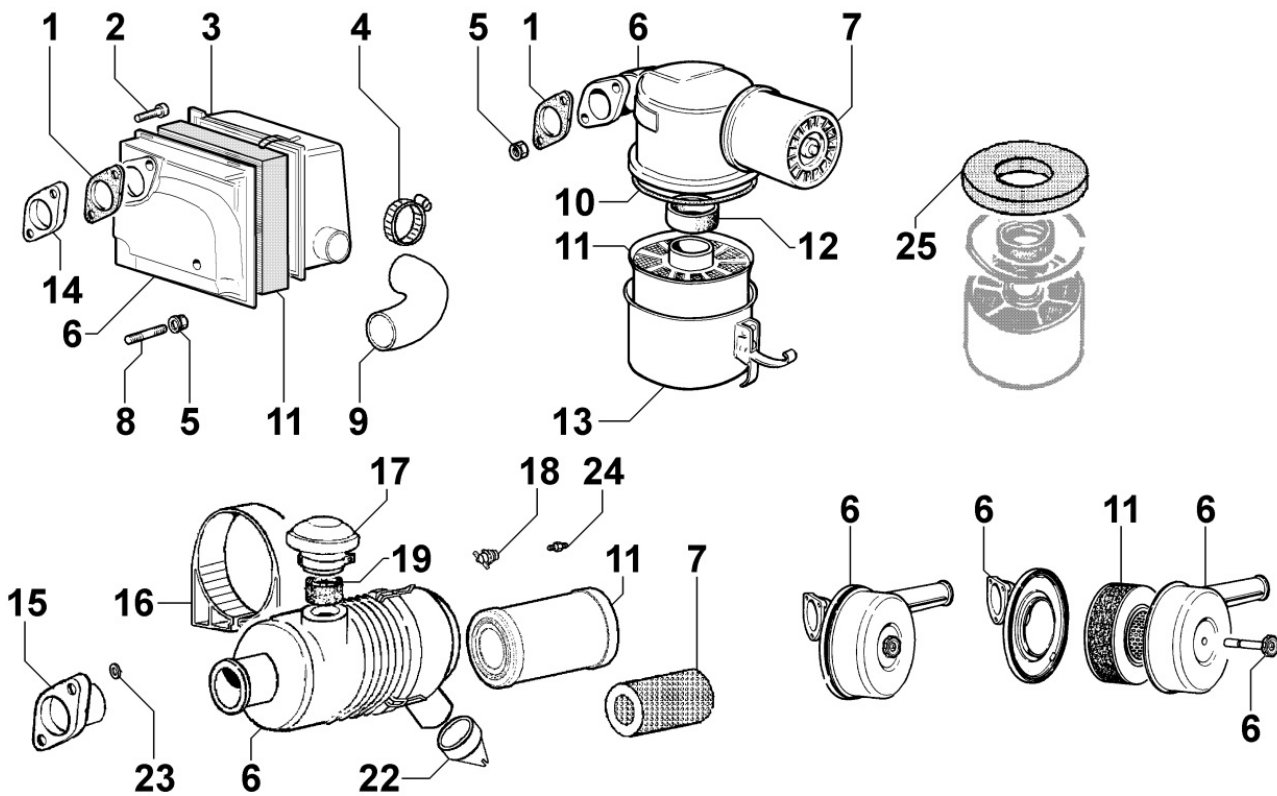

8081250390 - AIR FILTER

Pos	Kit	Included In	Code	Description	Qty	Old Code	Tech. Info
1			ED00450R0350-S	GASKET	1		
2			ED0097320640-S	SOC HEAD SCREW M8x30-5931.8G+Zn.B	2		
3			ED0026051100-S	FIL.COVER	1		
5			ED0032401650-S	FLG NUT M8 COPPER PLATED	1		
6			ED00268R0290-S	AIR FILTER	1		
8			ED0067800190-S	STUD	1		
11			ED0021752730-S	AIR FILTER CARTRIDGE	1