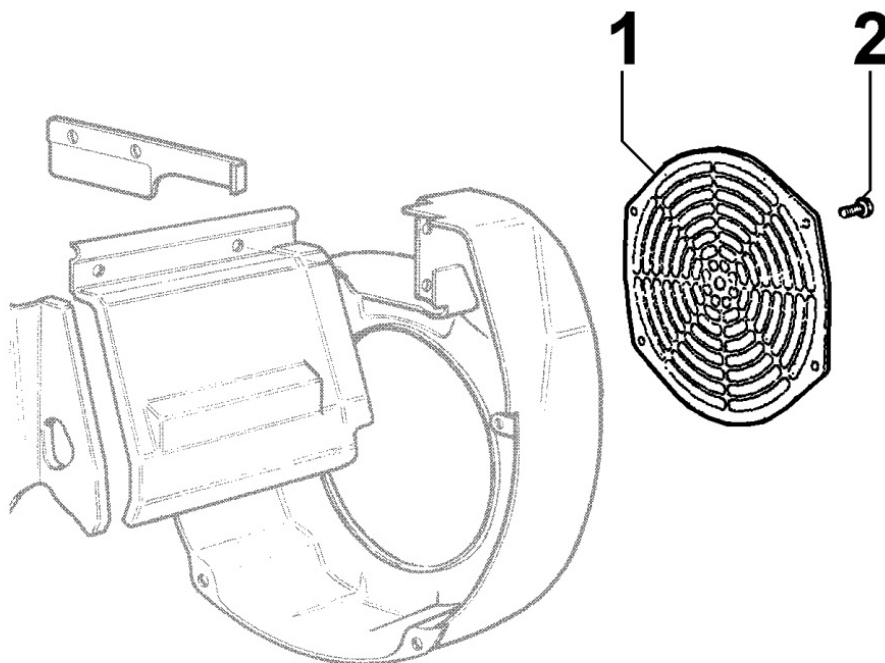

8110250040 - STARTING

Pos	Kit	Included In	Code	Description	Qty	Old Code	Tech. Info
4			ED0076252980-S	RONDELLA/WASHER	1		

8170250100 - FLYWHEEL GUARD

Pos	Kit	Included In	Code	Description	Qty	Old Code	Tech. Info
1			ED0069250090-S	GUARD	1		
2			ED00998R0130-S	SCREW	4		