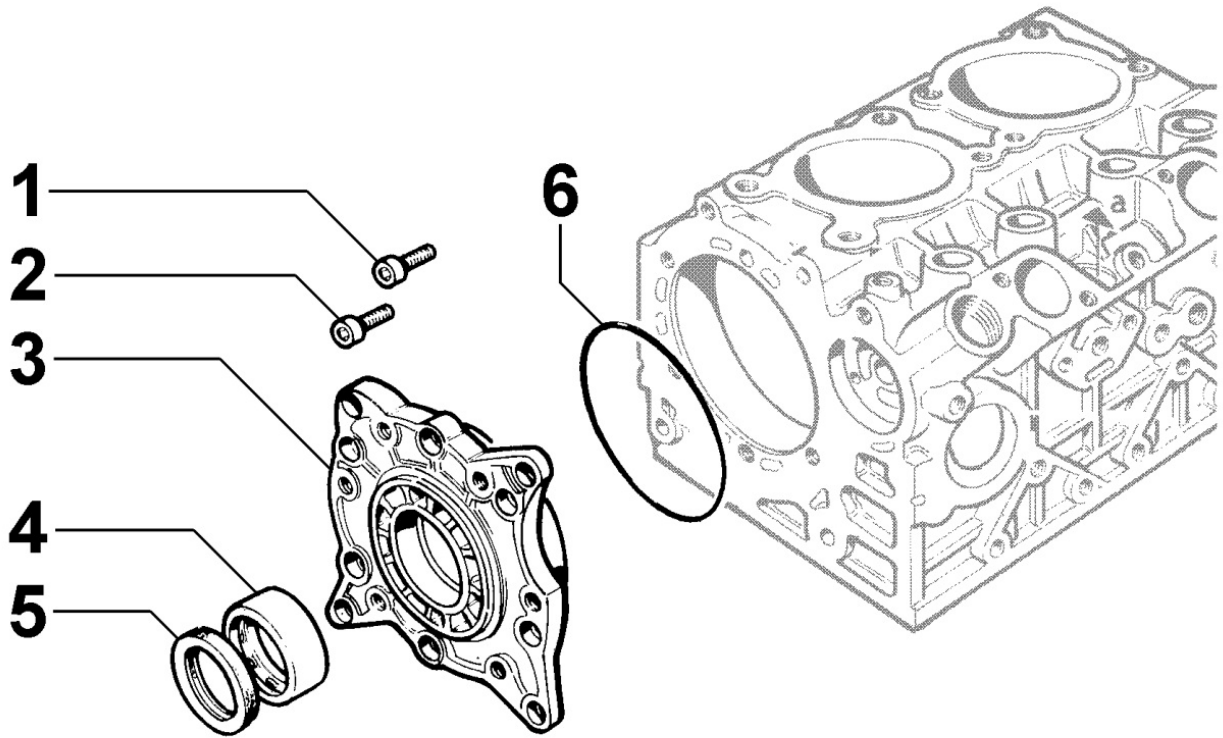

8023250010 - FLYWHEEL SIDE SUPPORT

Pos	Kit	Included In	Code	Description	Qty	Old Code	Tech. Info
1			ED0097320920-S	SCREW	2		
2			ED0097301180-S	*SCREW M8x22 UNI5931-8.8+Z	8		
3	(A)		ED0086753000-S	SUPPORT	1		
4			ED00310R0800-S	SLIDING BEARING	1		
4			ED00310R0810-S	SLIDING BEARING	1		
4		(A)	ED00310R0770-S	SLIDING BEARING	1		
5		(A)	ED00054R0170-S	SEALING OIL RING 45X60X7	1		
6			ED00579R0780-S	O-RING	1