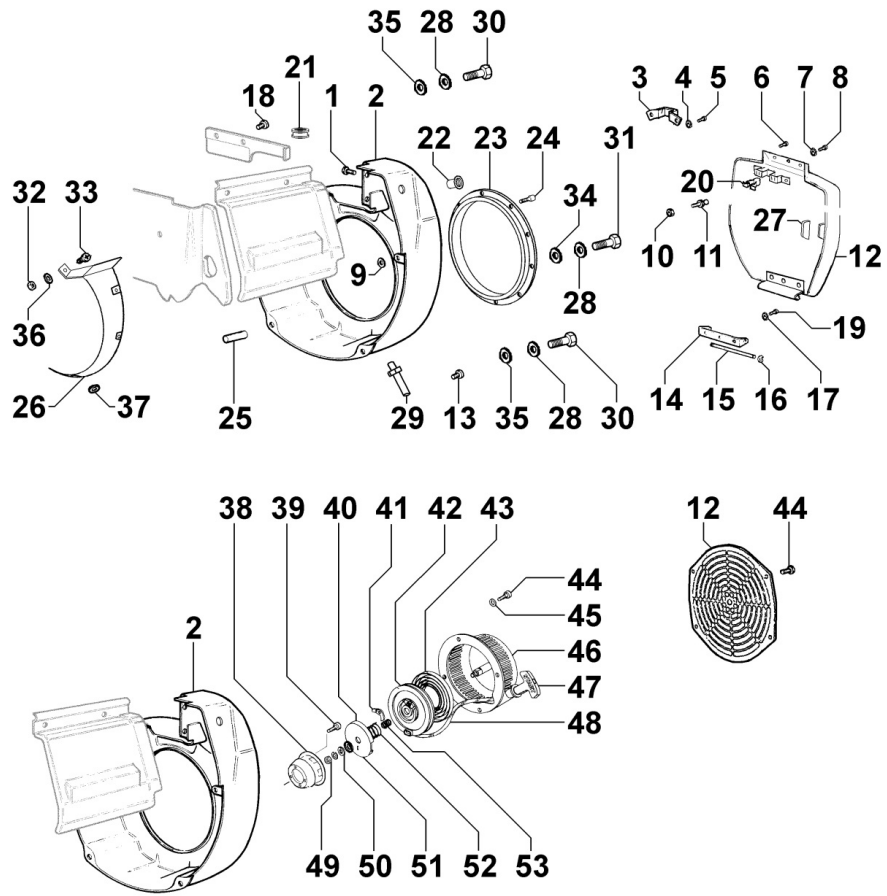

8070250020 - AIR SHROUD

Pos	Kit	Included In	Code	Description	Qty	Old Code	Tech. Info
1			ED0097301070-S	VITE TCEI 6X14-5931-8G+ZN.B	4		
2			ED0025696760-S	CONVEYOR	1	ED00228R0720-S	
9			ED0076250080-S	PLAIN WASHERS 6,4X12,5X1,6	2		
18			ED0097901380-S	SCREW M6x10	2