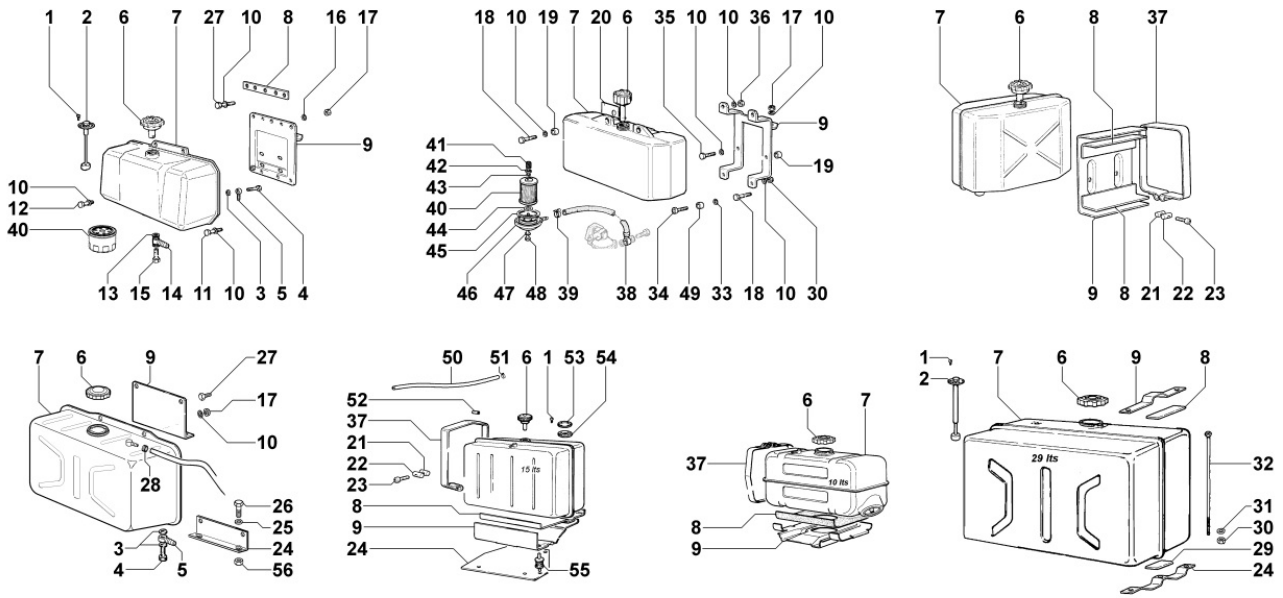

8063250040 - FUEL TANK

Pos	Kit	Included In	Code	Description	Qty	Old Code	Tech. Info
12			ED0017700020-S	HEX.HEAD.SCR.M8X16-5739-	2