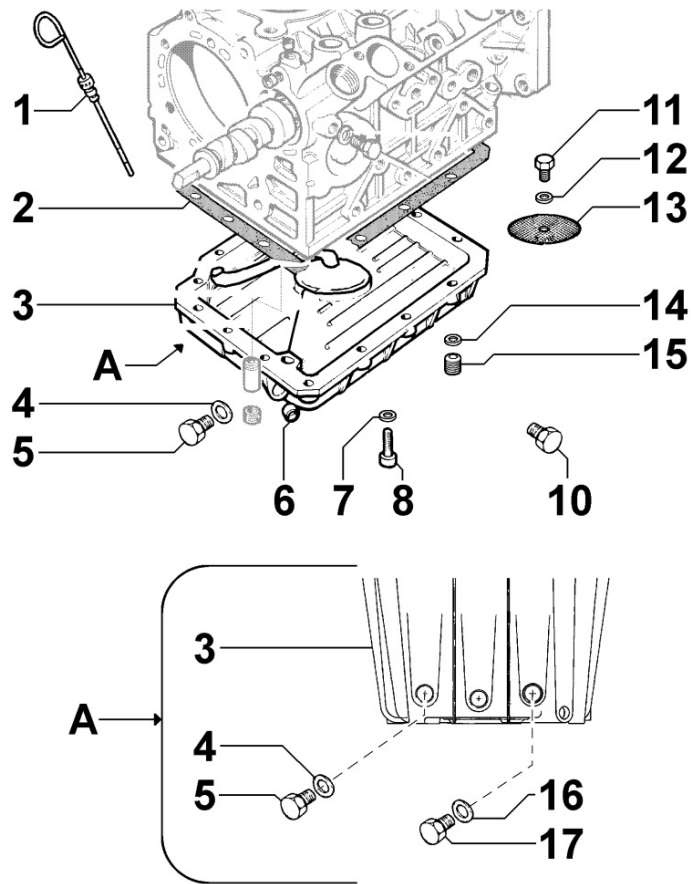

8041250040 - OIL PAN

Pos	Kit	Included In	Code	Description	Qty	Old Code	Tech. Info
2			ED0046012210-S	GASKET	1		
3	(A)		ED0066456960-S	OIL SUMP	1		
3	(A)		ED0066456960-S	OIL SUMP	1	ED00248R0760-S	
4		(A)	ED0046700610-S	COPPER WASHER D19/14.2 1.5 THK	2		
5		(A)	ED0089650050-S	CAP	1		
6		(A)	ED00886R0570-S	PLUG	1		
8			ED0017601380-S	BOLT	15		
10		(A)	ED0090400120-S	OIL DRAIN PLUG M14	1		
11		(A)	ED0017600010-S	HEX BOLT M6X10L 8.8	1		
12		(A)	ED0076250080-S	PLAIN WASHERS 6,4X12,5X1,6	1		
13		(A)	ED00734R0720-S	NET	1