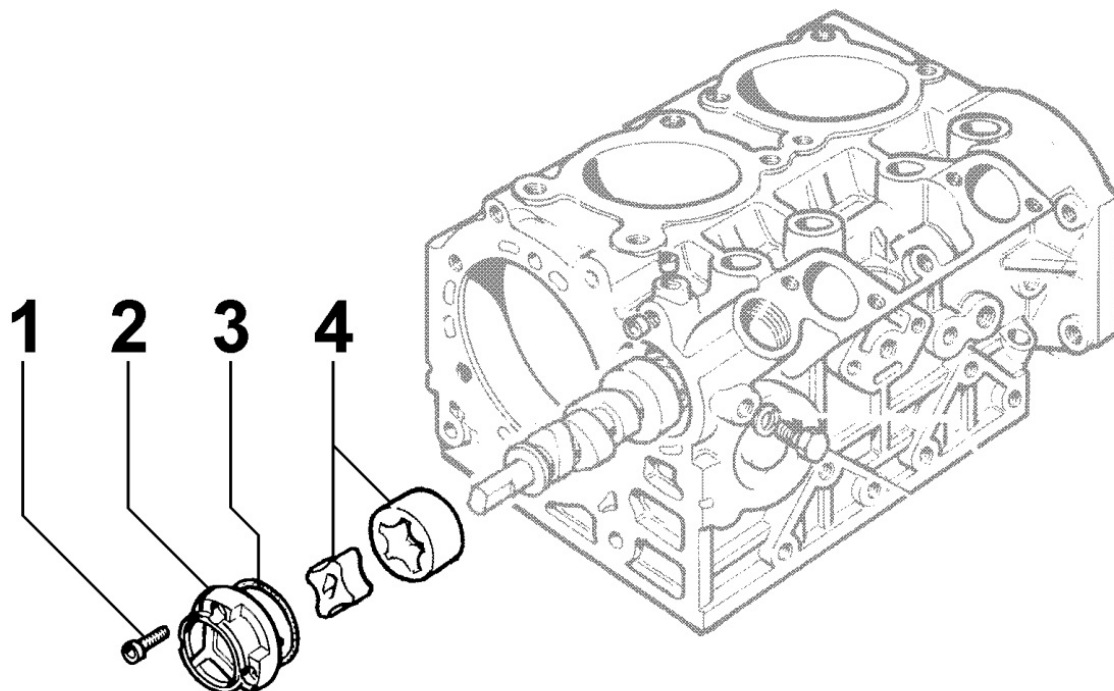

8040250010 - OIL PUMP

Pos	Kit	Included In	Code	Description	Qty	Old Code	Tech. Info
1			ED0097304380-S	SCREW TCEI M5x28 UNI5931-8G	3		
2			ED00233R0860-S	COVER	1		
3			ED00579R0490-S	RING	1		
4			ED00A21R0430-S	OIL PUMP	1