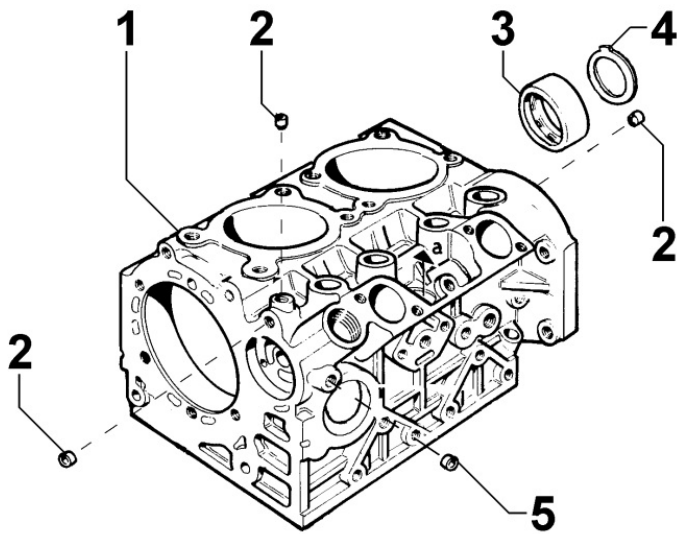

8020250230 - CRANKCASE

- 6 **25LD330-2**
  MD150
  MD151
  SERIE COMPLETA ANELLI E GUARNIZIONI
  JEU DE BAGUES ET JOINTS
  GASKET AND O-RING SET
  DICHTUNG-O-RINGSATZ
  SERIE DE JUNTAS Y DE AROS

- 7 **25LD425-2**
  KD425-2
  MD190
  MD191
  SERIE COMPLETA ANELLI E GUARNIZIONI
  JEU DE BAGUES ET JOINTS
  GASKET AND O-RING SET
  DICHTUNG-O-RINGSATZ
  SERIE DE JUNTAS Y DE AROS

- 8 **25LD425-2 EPA**
  KD425-2 EPA
  MD190 EPA
  MD191 EPA
  SERIE COMPLETA ANELLI E GUARNIZIONI
  JEU DE BAGUES ET JOINTS
  GASKET AND O-RING SET
  DICHTUNG-O-RINGSATZ
  SERIE DE JUNTAS Y DE AROS

Pos	Kit	Included In	Code	Description	Qty	Old Code	Tech. Info
1	(A)		ED0015112070-S	CRANKCASE	1		
2		(A)	ED0089900420-S	TAPPO/PLUG N 10	4		
3			ED00310R0800-S	SLIDING BEARING	1		
3			ED00310R0810-S	SLIDING BEARING	1		
3		(A)	ED00310R0770-S	SLIDING BEARING	1		
6			ED00A21R0420-S	GASKET SET	1		
7			ED00A22R0910-S	GASKET SET	1		
8			ED00A26R0670-S	GASKET SET EPA	1