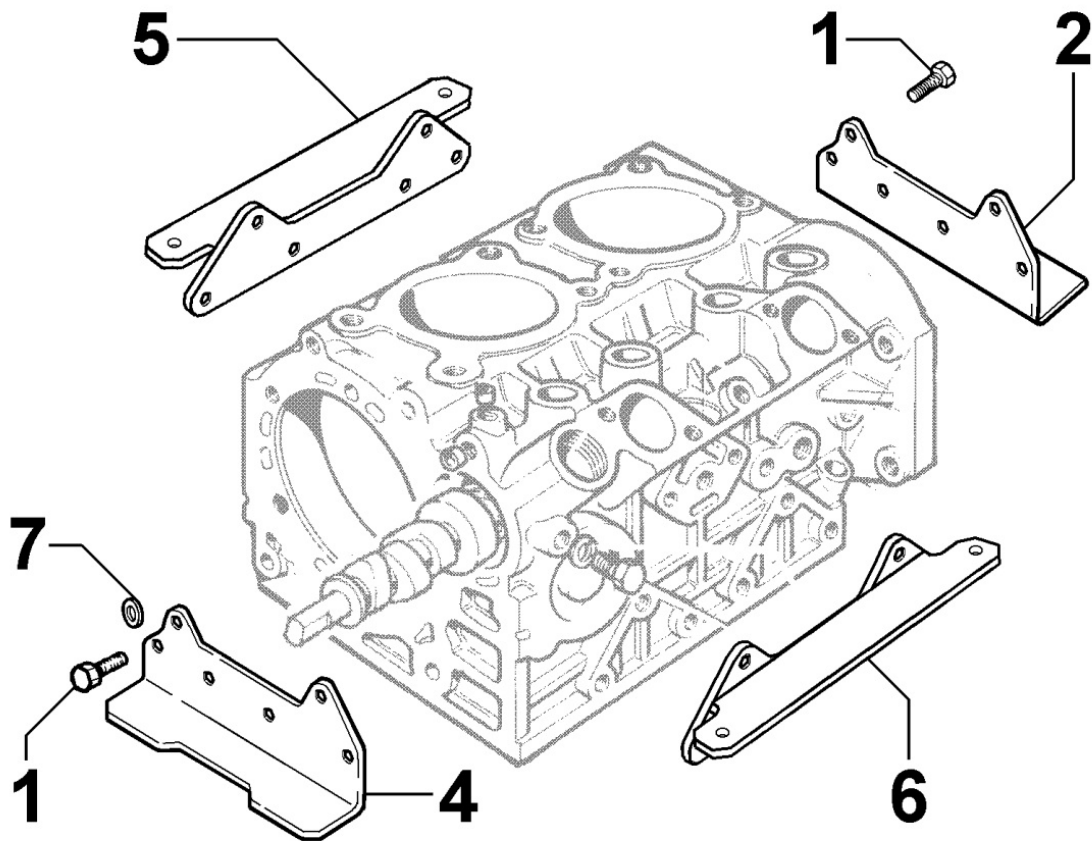

8025250020 - ENGINE MOUNTS

Pos	Kit	Included In	Code	Description	Qty	Old Code	Tech. Info
1			ED0017700040-S	VITE TE.8X20-5739-8G+ZN.B	12		
2			ED00626R0030-S	FOOT	2