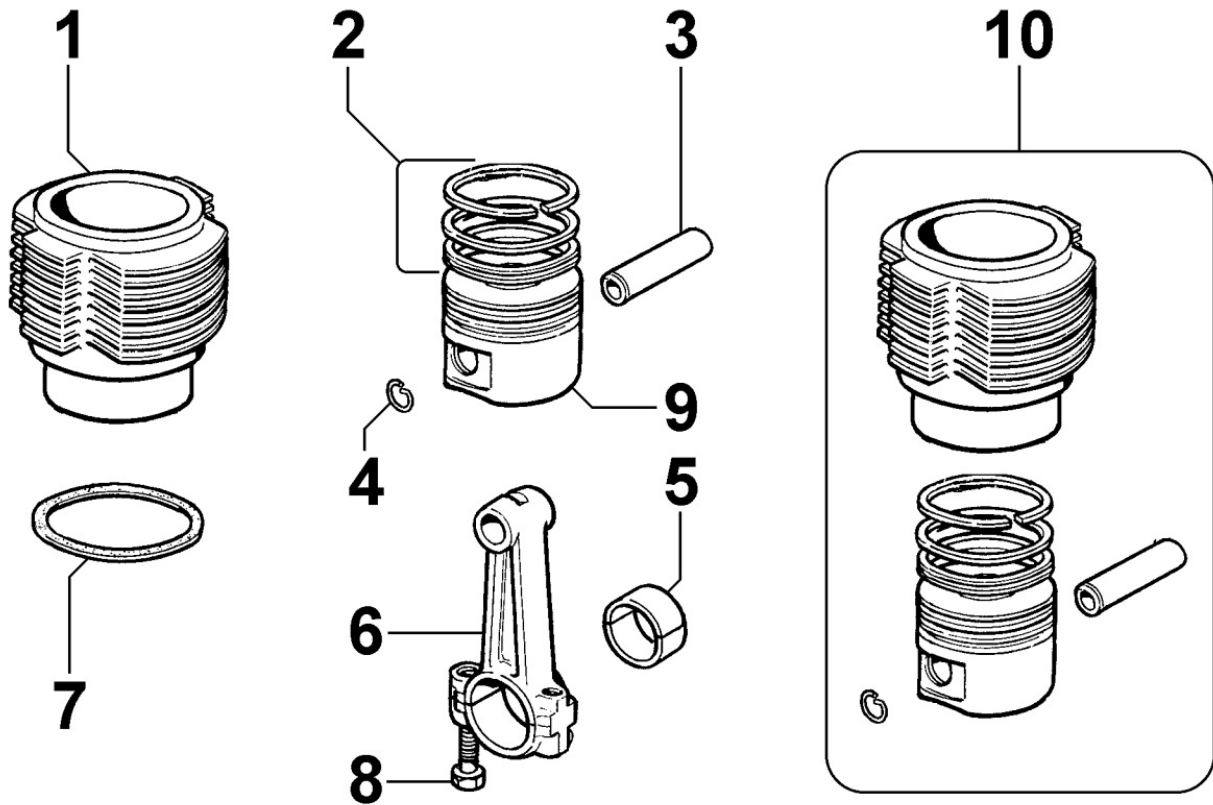

ED6C3142

Spare Parts Catalogue

25LD425/2B1

Update Date 15/06/2018

Tavola ricambi

Index	Description
8010250300	CRANKSHAFT
8011250150	PISTON / CONNECTING ROD
8012250420	FLYWHEEL
8020250230	CRANKCASE
8021251310	CYLINDER HEAD
8022250050	HEAD COVER
8023250010	FLYWHEEL SIDE SUPPORT
8024250010	TIMING GEAR SIDE SUPPORT
8025250020	ENGINE MOUNTS
8026250020	CRANKSHAFT CENTRAL SUPPORT
8030250030	INJECTION SYSTEM
8035250030	CAMSHAFT
8038250010	TIMING SYSTEM
8040250010	OIL PUMP
8041250040	OIL PAN
8042250100	OIL FILTER
8043250010	OIL DIPSTICK
8044250010	OIL PRESSURE VALVE
8045250020	BREATHER SYSTEM
8050250180	SPEED GOVERNOR
8051250110	CONTROLS
8061250040	FUEL FILTER
8062250180	FUEL FEED PUMP
8063250040	FUEL TANK
8064250800	FUEL LINES
8070250020	AIR SHROUD
8072250030	COOLING PLATES
8078250080	OIL COOLER
8080250110	AIR INLET MANIFOLD / AIR FILTER
8081250390	AIR FILTER
8085250210	EXHAUST GAS MANIFOLD
8087250090	EXHAUST GAS ACCESSORIES
8100250420	VOLTAGE ALTERNATOR
8101250030	STARTING MOTOR
8102250070	OIL PRESSURE SWITCH
8104250010	TEMPERATURE SENSORS

Tavola ricambi

Index	Description
8110250040	STARTING
8170250100	FLYWHEEL GUARD

8010250300 - CRANKSHAFT

Pos	Kit	Included In	Code	Description	Qty	Old Code	Tech. Info
1	(A)		ED00A23R0160-S	CRANKSHAFT	1		
2		(A)	ED00498R0350-S	KEY	2		
4		(A) (B)	ED0089900520-S	PLUG AVSEAL D7 02961-00708	4		

8011250150 - PISTON / CONNECTING ROD

Pos	Kit	Included In	Code	Description	Qty	Old Code	Tech. Info
1		(C)	ED00204R0470-S	CYLINDER EPA	2		▲
2		(A)	ED00A26R0650-S	PISTON RINGS	2		▲
3		(A) (C)	ED00854R0170-S	PISTON PIN	2		
4		(A) (C)	ED0011600530-S	STOPRING	4		
5			ED00A26R0370-S	SLIDING BEARING	4		
5			ED00A26R0400-S	SLIDING BEARING	1		
5			ED00A26R0410-S	SLIDING BEARING	1		
6	(B)		ED00100R0450-S	CONNECTING ROD	2		
7			ED00451R0730-S	GASKET	2		
7			ED00451R0740-S	GASKET	2		
8		(B)	ED0017701010-S	CONROD SCREW FL 8X1X42 R12	2		
9	(A)		ED0065022200-S	PISTON	2		▲
10	(C)		ED0048980450-S	ASS.Y	2		▲