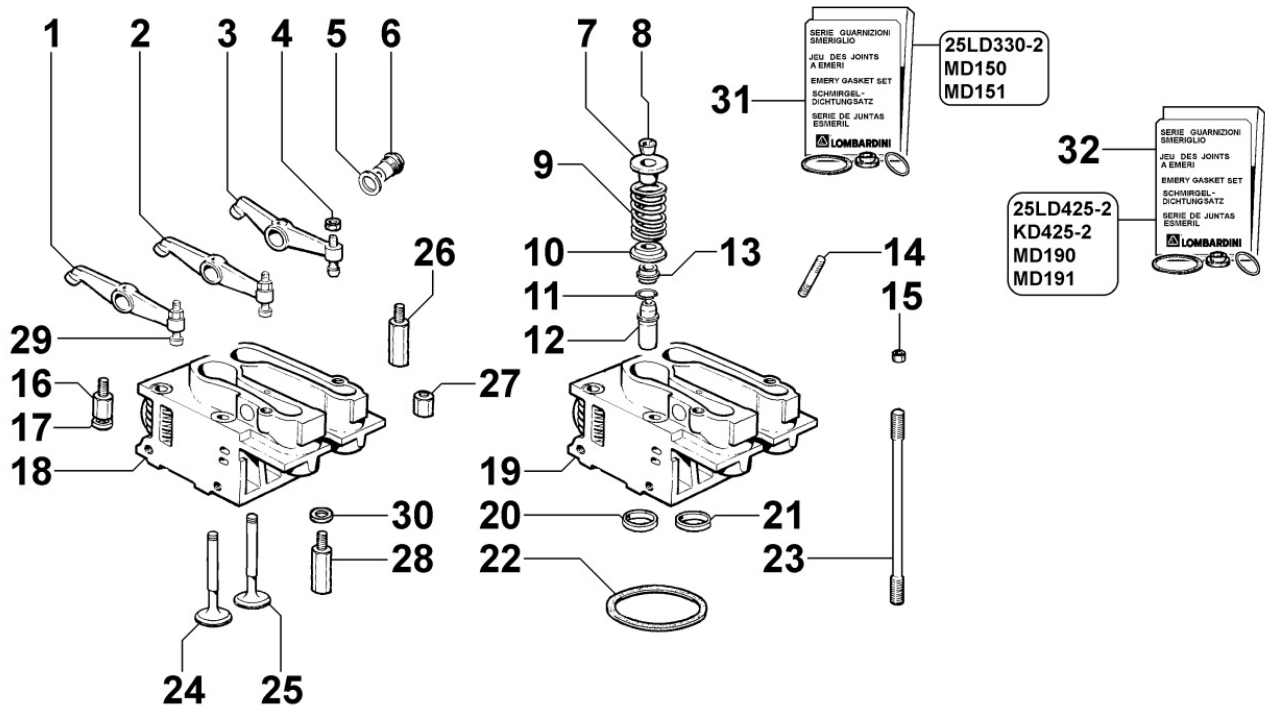

8021251310 - CYLINDER HEAD

Pos	Kit	Included In	Code	Description	Qty	Old Code	Tech. Info
2	(D)	(B)	ED0015413180-S	INTAKE ROCKER ARM	2		▲
3	(D)	(B)	ED0015413190-S	EXHAUST ROCKER ARM	2		▲
4		(A) (B) (D)	ED0032402110-S	NUT M.6X1 UNI5587 CLASS 10	4		▲
5		(B)	ED0046700880-S	CUPPER WASHER 18X24X1	4		
6		(B)	ED00602R0030-S	PIN	4		
7		(B)	ED0064001010-S	RETAINER	4		
8		(B)	ED00809R0040-S	LOCK	8		
9		(B)	ED00540R0770-S	SPRING	4		
10		(B)	ED0064000980-S	RETAINER	4		
11		(C)	ED00059R0680-S	RING	4		
12	(C)	(E)	ED00464R0830-S	VALVE GUIDE A/S X G.M. EPA	4	ED00464R0740-S	
13		(A) (B)	ED0045350150-S	VALVE STEM SEAL	4		
14		(B)	ED00676R0880-S	STUD	2		
15			ED00326R0380-S	DADO/NUT 10	7		
16			ED00326R0410-S	NUT	1		
17			ED00772R0020-S	WASHER	8		
19	(E)		ED00A26R0630-S	CYLINDER HEAD	2	ED0092011780-S	
20		(A) (B) (E)	ED00060R0940-S	RING EPA	2		▲
21		(A) (B) (E)	ED00060R0950-S	RING EPA	2		▲
22			ED0047308910-S	HEAD GASKET	1		▲
22			ED0047308920-S	GASKET	1		▲
22			ED0047308930-S	GASKET	1		▲
22			ED0047308940-S	GASKET	1		▲
23			ED00684R0340-S	STUD BOLT	8		
24		(B)	ED00960R0890-S	VALVE EPA	2		▲
25		(B)	ED00960R0880-S	VALVE EPA	2		▲
29		(A) (B) (D)	ED0098501590-S	ADJUSTING SCREW M6	4		▲