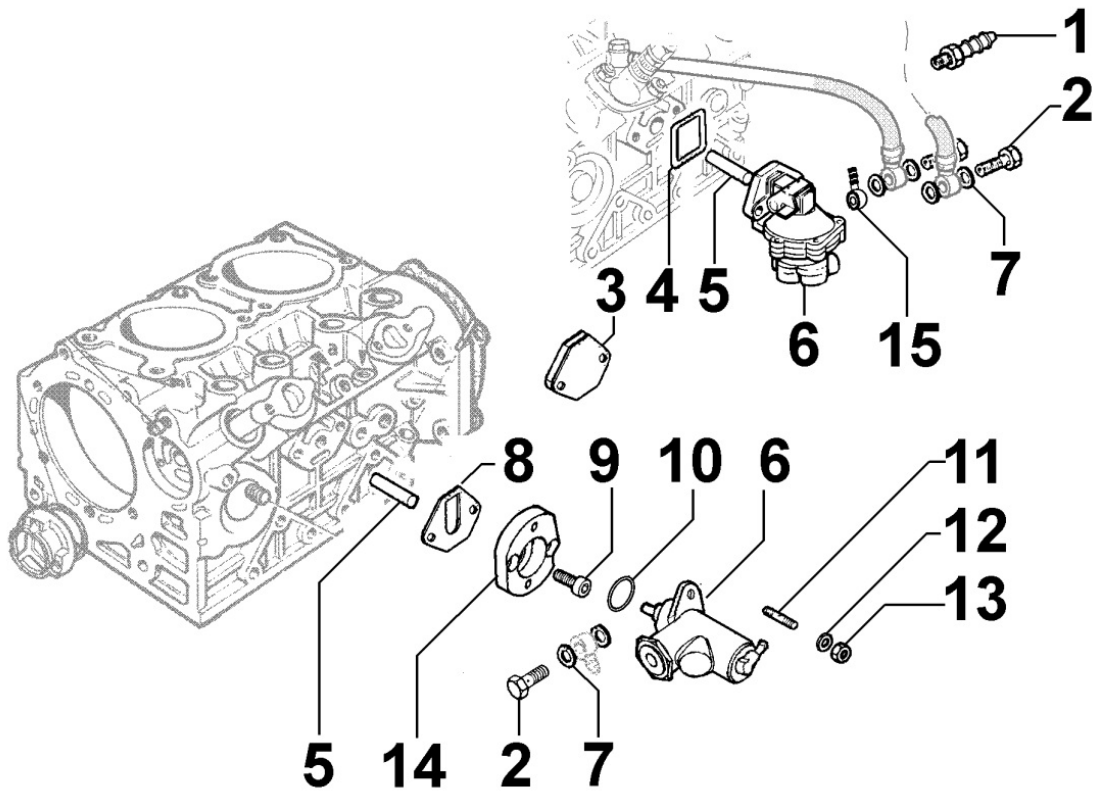

8062250180 - FUEL FEED PUMP

Pos	Kit	Included In	Code	Description	Qty	Old Code	Tech. Info
2			ED0019011930-S	UNION BOLT M 10	2		
4			ED0012000870-S	OR 3150	1		
5			ED00704R0130-S	DRIVE ROD	1		
6			ED0065851510-S	FUEL FEED PUMP	1		
7			ED0046700590-S	COPPER WASHER D14/10.2 1.	4		
11			ED0067800490-S	*STUD M8X20	2		
12			ED0075550290-S	BEL WASHER D15/8.4 0.8 T	2		
13			ED0032401640-S	NUT	2