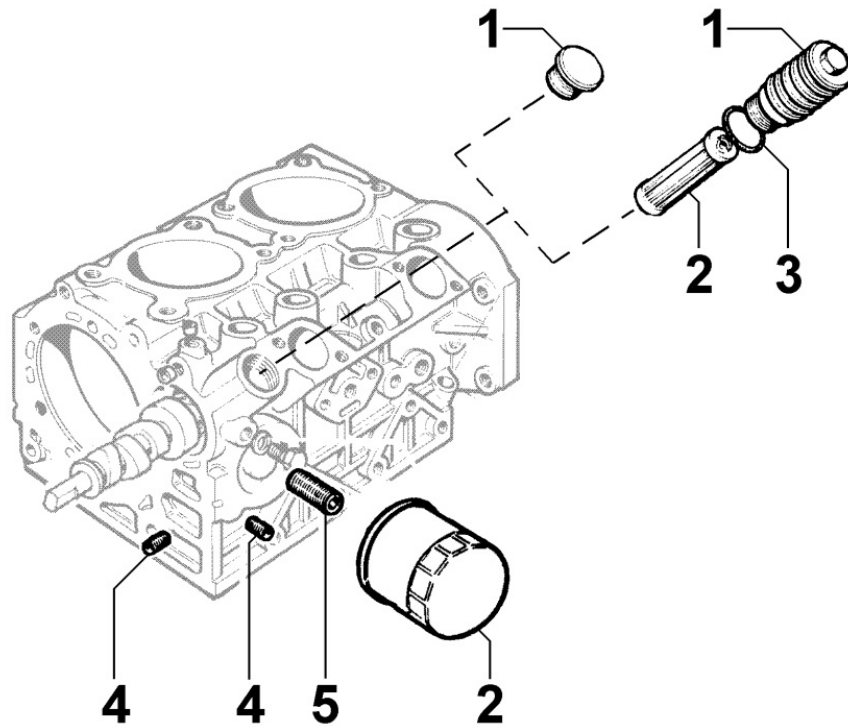

8042250100 - OIL FILTER

Pos	Kit	Included In	Code	Description	Qty	Old Code	Tech. Info
1			ED00886R0740-S	PLUG	1		
2			ED0021752840-S	OIL FILTER CARTRIDGE K	1	ED0021750400-S	
4			ED0097651110-S	TAPER PLUG 'D' C10	2		
5			ED00717R0370-S	UNION	1