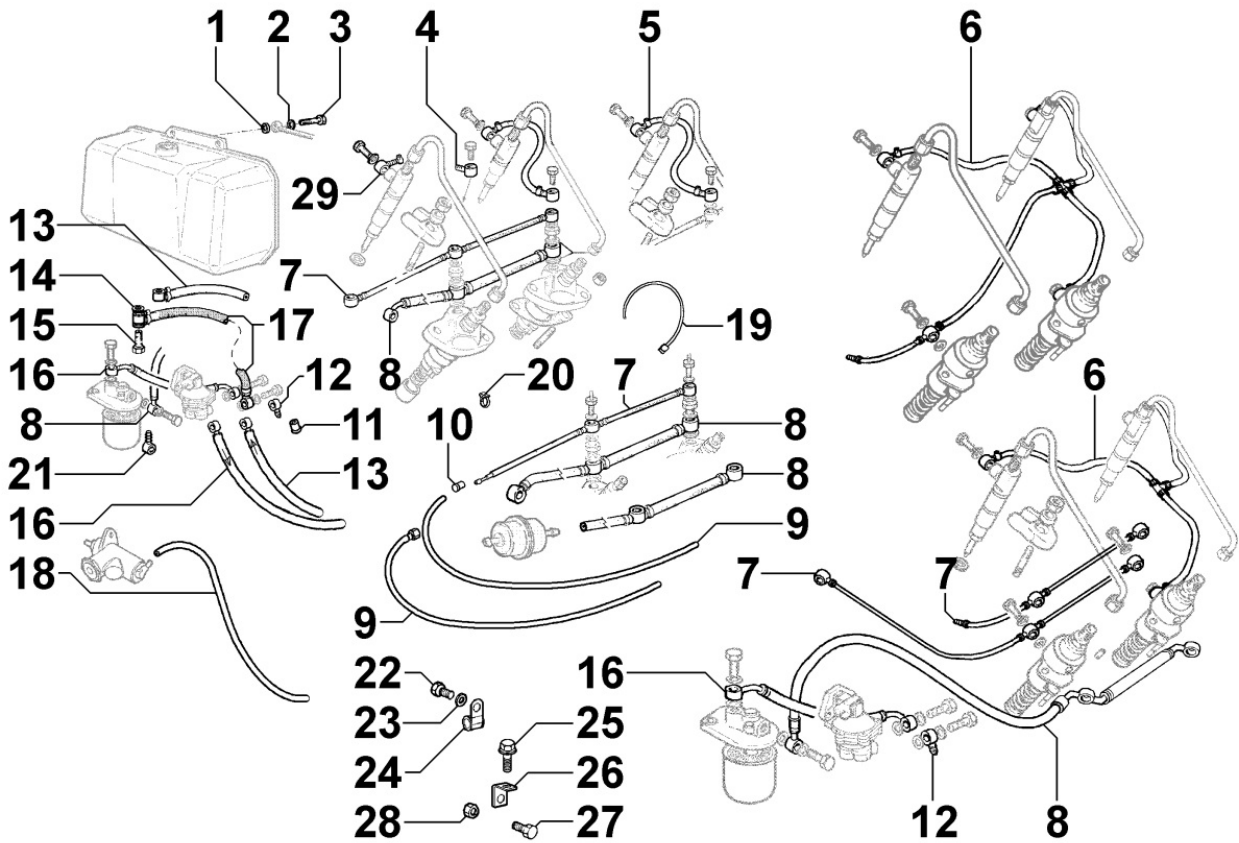

8064250800 - FUEL LINES

Pos	Kit	Included In	Code	Description	Qty	Old Code	Tech. Info
5			ED0095712520-S	FUEL TUBE	2		
7			ED00938R0240-S	PIPE	1		
8			ED00938R0360-S	FUEL LINE	1		
10			ED0021450380-S	RUBBER CAP FOR ADJ BANJO- 4MM	1		
11			ED0021450370-S	RUBBER CAP FOR ADJ BANJO - 6MM	1		
12			ED0072701040-S	*RACCORDO/UNION FV	1		
16			ED0093750290-S	FUEL TUBE	1		
19			ED0024710190-S	NYLON COLLAR PLT2I-MO 3,6x203	2