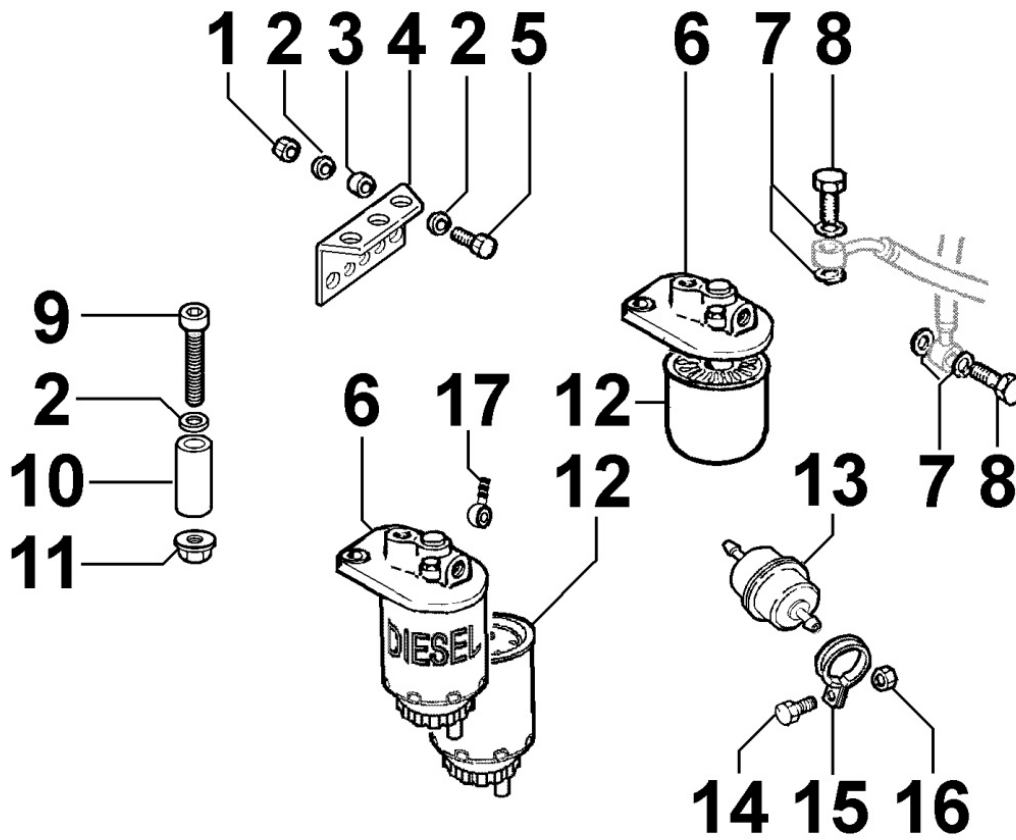

8061250040 - FUEL FILTER

Pos	Kit	Included In	Code	Description	Qty	Old Code	Tech. Info
6	(A)		ED0037301570-S	§FUEL FIL.	1		
7			ED0046700610-S	COPPER WASHER D19/14.2 1.5 THK	4		
8			ED0019010320-S	Banjo bolt 14X1	2		
12		(A)	ED0021752880-S	FUEL FILTER	1	ED0021752350-S