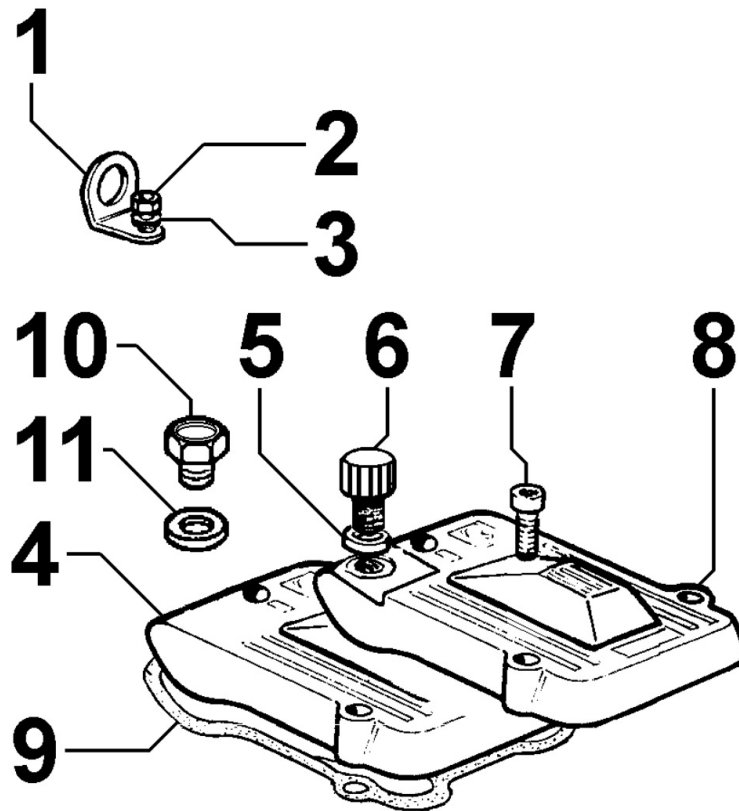

Pos	Kit	Included In	Code	Description	Qty	Old Code	Tech. Info
		(D)					
31			ED00A21R0410-S	GASKET	1		
32			ED00A22R0920-S	GASKET SET	1		

8022250050 - HEAD COVER

Pos	Kit	Included In	Code	Description	Qty	Old Code	Tech. Info
1			ED0085060030-S	LIFTING HOOK	1		
2			ED0032400160-S	HEX.NUT	1		
3			ED0076250120-S	PLAIN WASHERS 8,4X17X1,6	1		
4			ED00233R0820-S	COVER	1		
6			ED0090320950-S	FILLERPL.	1		
7			ED0097320780-S	SOC HEAD CAP SCR M6X25 8.8	6		
8			ED00233R0840-S	COVER	2		
9			ED0044001410-S	GASKET ROCKER ARM COVER	2		
11			ED00758R0390-S	WASHER	1		