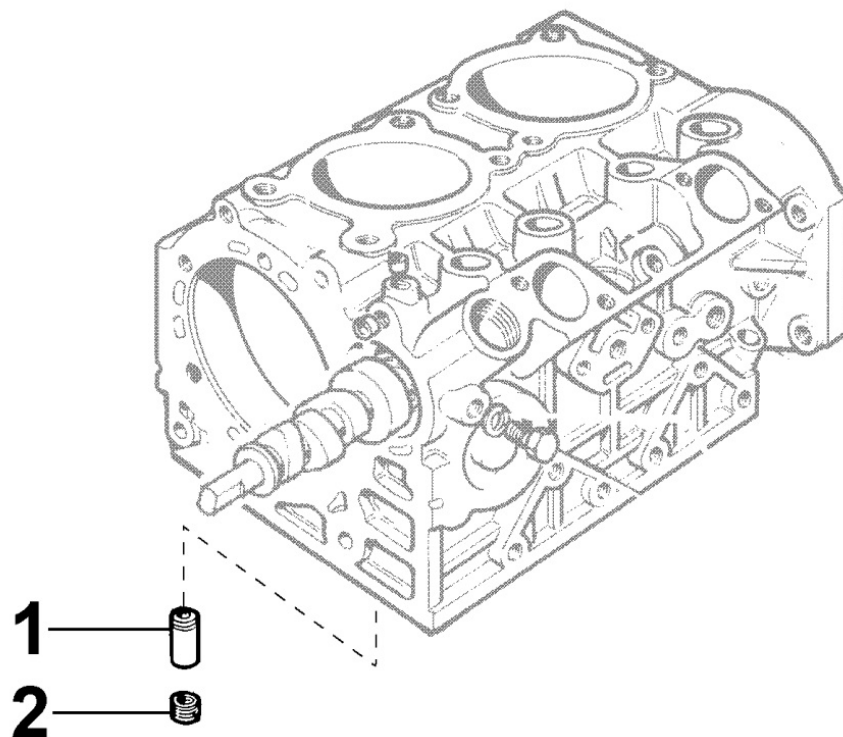

8044250010 - OIL PRESSURE VALVE

Pos	Kit	Included In	Code	Description	Qty	Old Code	Tech. Info
1			ED00956R0450-S	VALVE	1		
2			ED00999R0200-S	SCREW	1