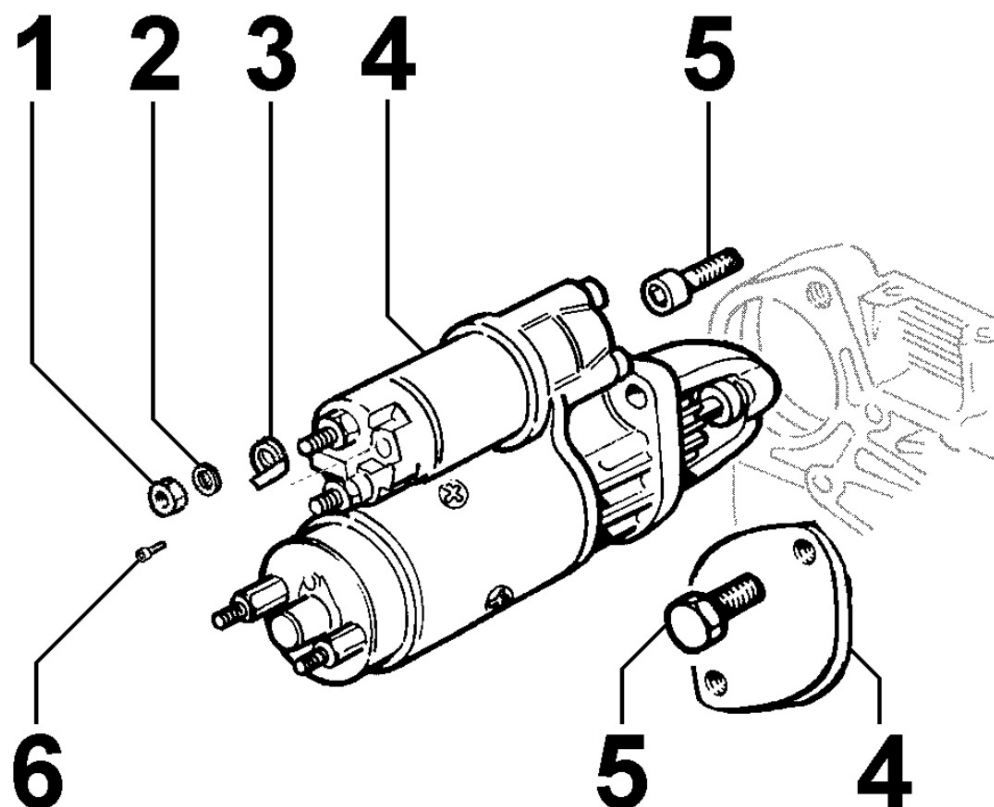

8101250030 - STARTING MOTOR

Pos	Kit	Included In	Code	Description	Qty	Old Code	Tech. Info
1			ED0032400160-S	HEX.NUT	1		
2			ED00763R0020-S	RONDELLA/WASHER 10	1		
4			ED00563R0540-S	STARTING MOTOR	1		
5			ED0097300450-S	VITE TCEI 10X30-5931-12.9+dac	2