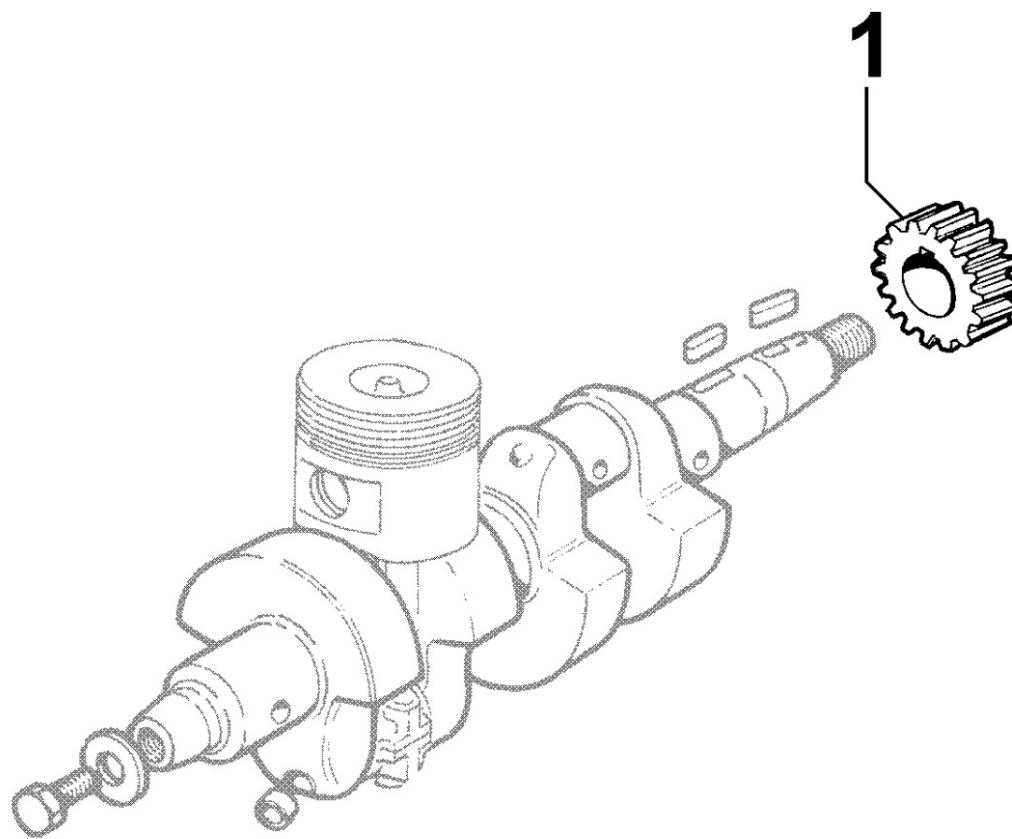

8038250010 - TIMING SYSTEM

Pos	Kit	Included In	Code	Description	Qty	Old Code	Tech. Info
1			ED00469R0640-S	GEAR	1