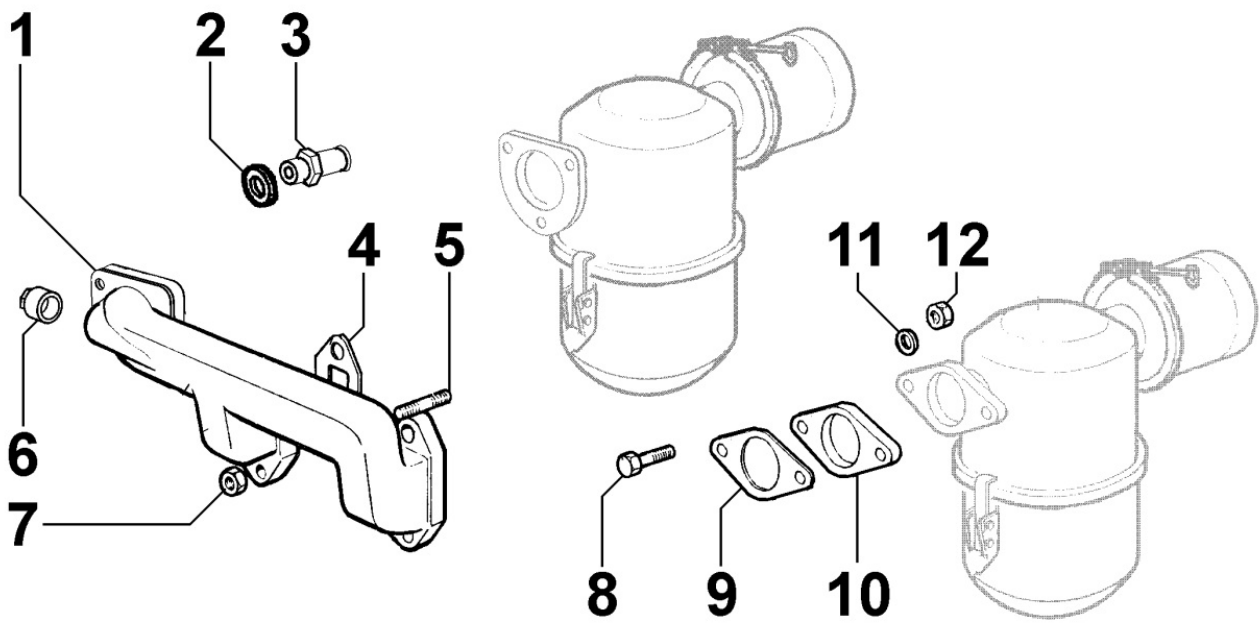

8080260010 - AIR INLET MANIFOLD / AIR FILTER

Pos	Kit	Included In	Code	Description	Qty	Old Code	Tech. Info
1			ED00211R0380-S	MANIFOLD	1		
4			ED00450R0130-S	GASKET	2		
5			ED0067800100-S	STUD M8X22 DACROMET	4		
7			ED0032401640-S	NUT	4