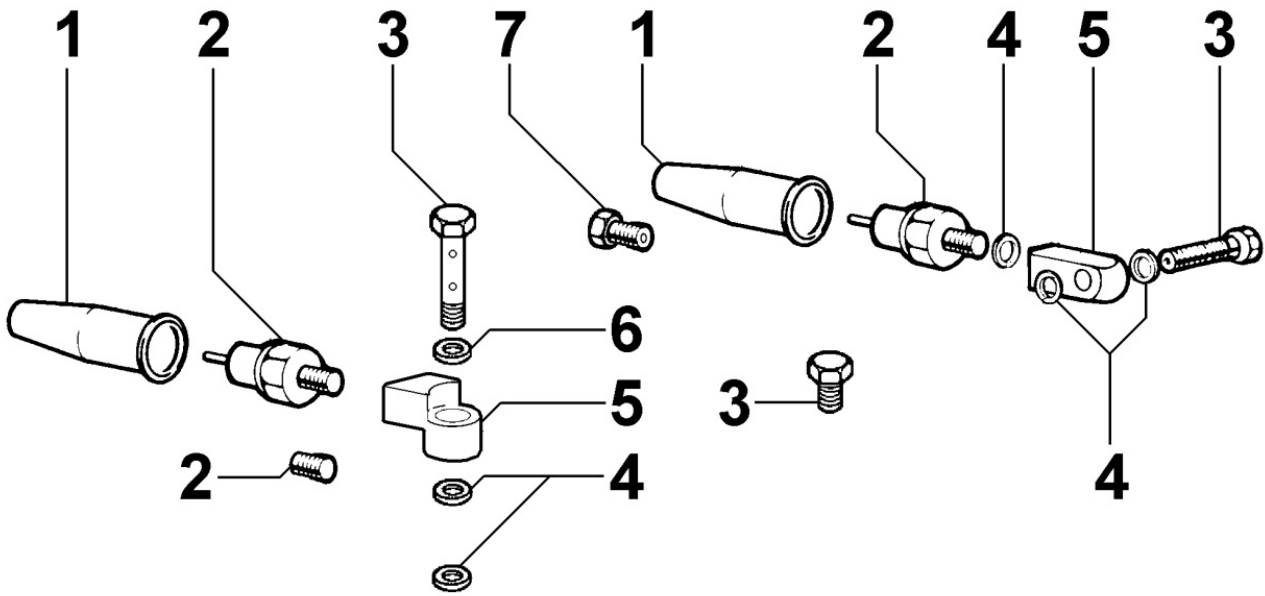

8102260020 - OIL PRESSURE SWITCH

Pos	Kit	Included In	Code	Description	Qty	Old Code	Tech. Info
1			ED0064910130-S	GROMMET	1		
2			ED00674R0010-S	OIL PRESSURE SWITCH	1		
3			ED00716R0500-S	UNION	1		
4			ED0046700580-S	COPPER WASHER 8,2X12X1,5	3		
5			ED00612R0300-S	PLATE FOR PRESSURE SWITCH	1