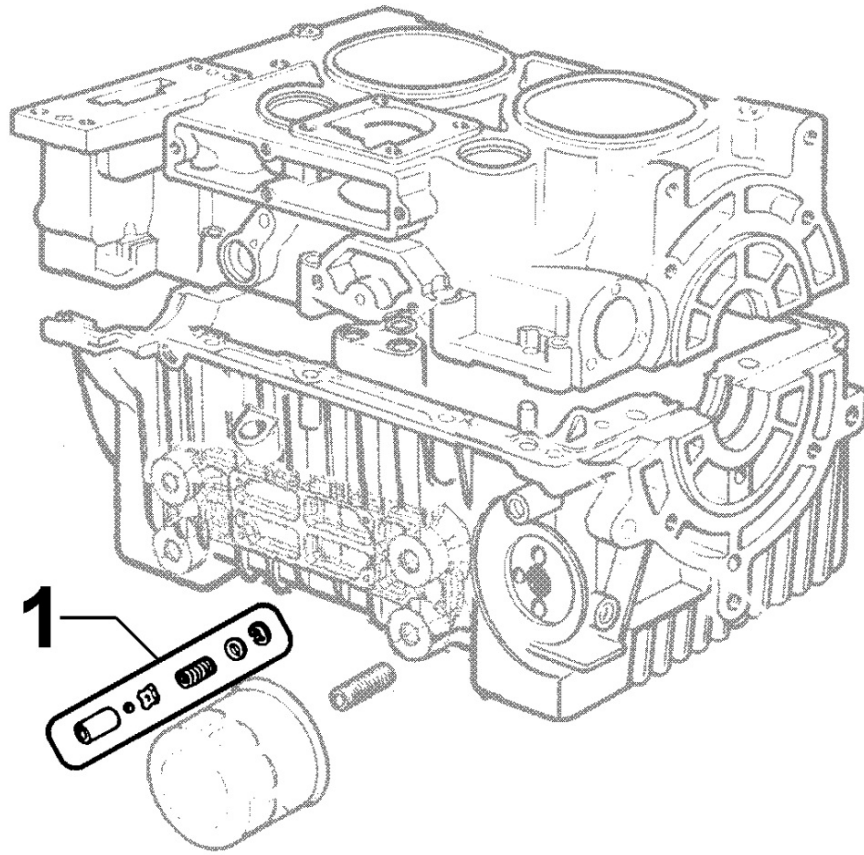

8044260010 - OIL PRESSURE VALVE

Pos	Kit	Included In	Code	Description	Qty	Old Code	Tech. Info
1			ED00956R0450-S	VALVE	1