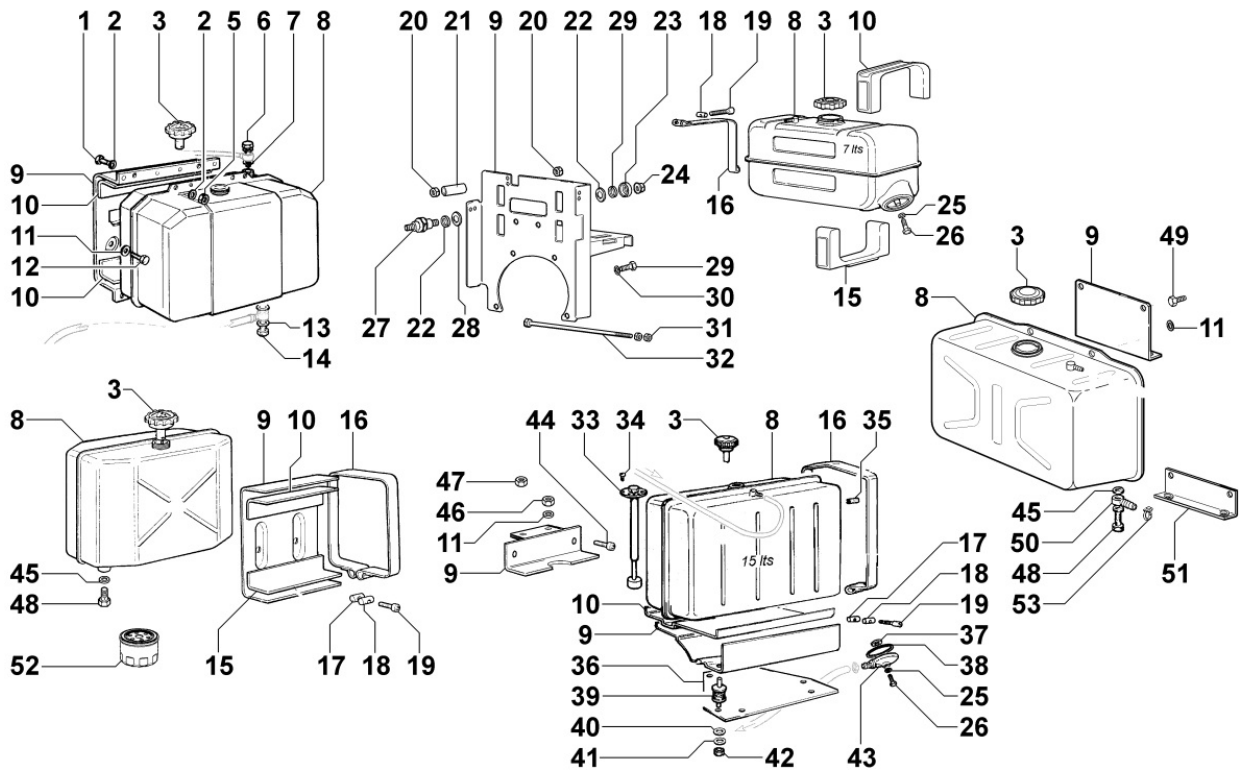

8063260040 - FUEL TANK

Pos	Kit	Included In	Code	Description	Qty	Old Code	Tech. Info
1			ED0017700560-S	HEX HEAD SCRE M8X18-5739-8G+ZN.B	4		
2			ED0075550290-S	BEL WASHER D15/8.4 0.8 T	8		
2			ED00771R0110-S	WASHER	2		
3			ED00898R0210-S	PLUG	1		
5			ED0032400210-S	HEX.NUT	4		
6			ED0019010290-S	UNION BOLT	1		
7			ED0046700580-S	COPPER WASHER 8,2X12X1,5	2		
8			ED00824R0780-S	TANK RD180 W/O FUEL FILTER SEAT	1		
9			ED00877R0890-S	FUEL TANK SUPPORT RD180	1		
10			ED00379R0140-S	FELT FOR FUEL TANK RD180	2		
11			ED0076250200-S	PLAIN WASHERS 10,5X21X2	2		
12			ED00995R0710-S	SCREW	2		
45			ED0046700610-S	COPPER WASHER D19/14.2 1.5 THK	2		
48			ED0019010320-S	Banjo bolt 14X1	1