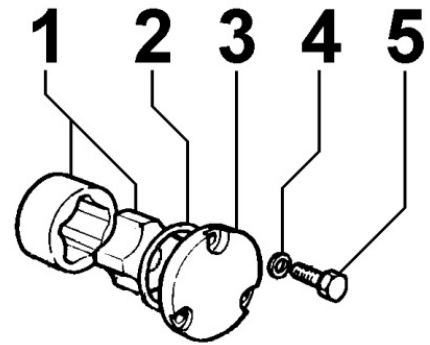

8040260010 - OIL PUMP

Pos	Kit	Included In	Code	Description	Qty	Old Code	Tech. Info
1			ED0023210000-S	OIL PUMP	1	ED00785R0060-S	
1			KDISC.		1	ED0077501160-S	
2			ED00579R0490-S	RING	1		
3			ED00234R0440-S	COVER	1		
4			ED0075550030-S	SP.WASHER	3		
5			ED0017550030-S	HEXAGON BOLT M5X16	3