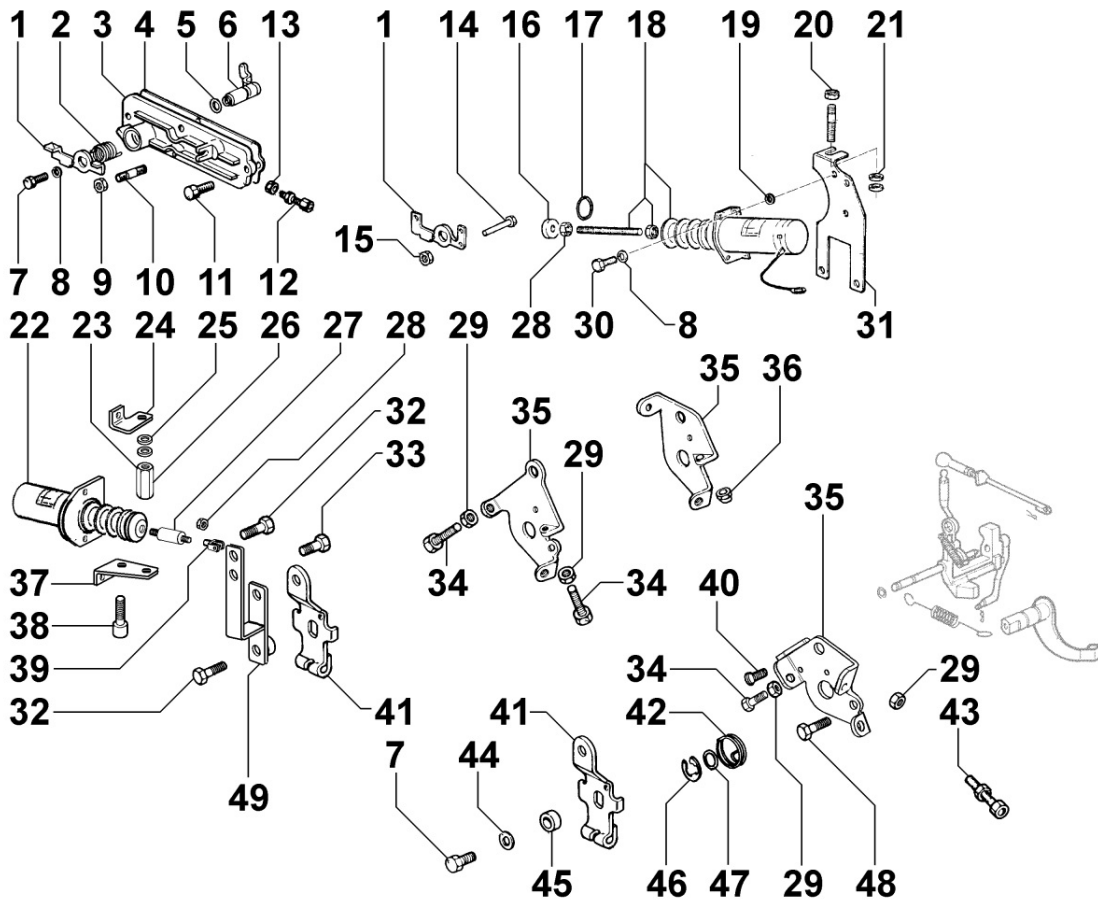

8051260160 - CONTROLS

Pos	Kit	Included In	Code	Description	Qty	Old Code	Tech. Info
1		(A)	ED00494R0650-S	LEVER	1		
2		(A)	ED00547R0700-S	SPRING	1		
3	(A)		ED00233R0130-S	COVER	1		
4			ED0044312260-S	GASKET	1		
5			ED0012000010-S	O RING	1	ED00579R0010-S	
6		(A)	ED00493R0290-S	LEVER	1		
7		(A)	ED0017600010-S	HEX BOLT M6X10L 8.8	1		
8		(A)	ED0076250080-S	PLAIN WASHERS 6,4X12,5X1,6	3		
10			ED0067600340-S	STUD	1		
11			ED0017601310-S	SCREW	3		
14		(A)	ED00993R0380-S	VITE/SCREW 10	1		
15		(A)	ED0032400040-S	NUT M5 UNI 5588 6s PG Zinc Pla	2		
16			ED00326R0370-S	NUT	1		
17			ED00060R0110-S	ANELLO/RING 10	1		
18			ED00674R0460-S	ELECTROMAGNET	1		
20			ED0032030990-S	NUT	1		
21			ED0076253160-S	WASHER	1		
28			ED0032400080-S	NUT M6-Cl.8 type 1-ISO	2		
28			ED00323R0070-S	NUT	3		
30			ED0097300100-S	SOC HEAD CAP SCR M6X16L STEEL	2		
31			ED00879R0320-S	SUPPORT	1		
32			ED0017600340-S	HEX BOLT M6X25L 8.8	2		
35			ED00612R0580-S	FORN.PART.SCIOLTI/LOOSE ITEMS	1		
40			ED0017700010-S	SCREW M.8X12-5739-8G+ZN.B	1		
41			ED00494R0760-S	LEVER	1		
42			ED0057150250-S	SPRING	2		
44			ED0076260510-S	PLAIN WASHERS 6X20X2	1