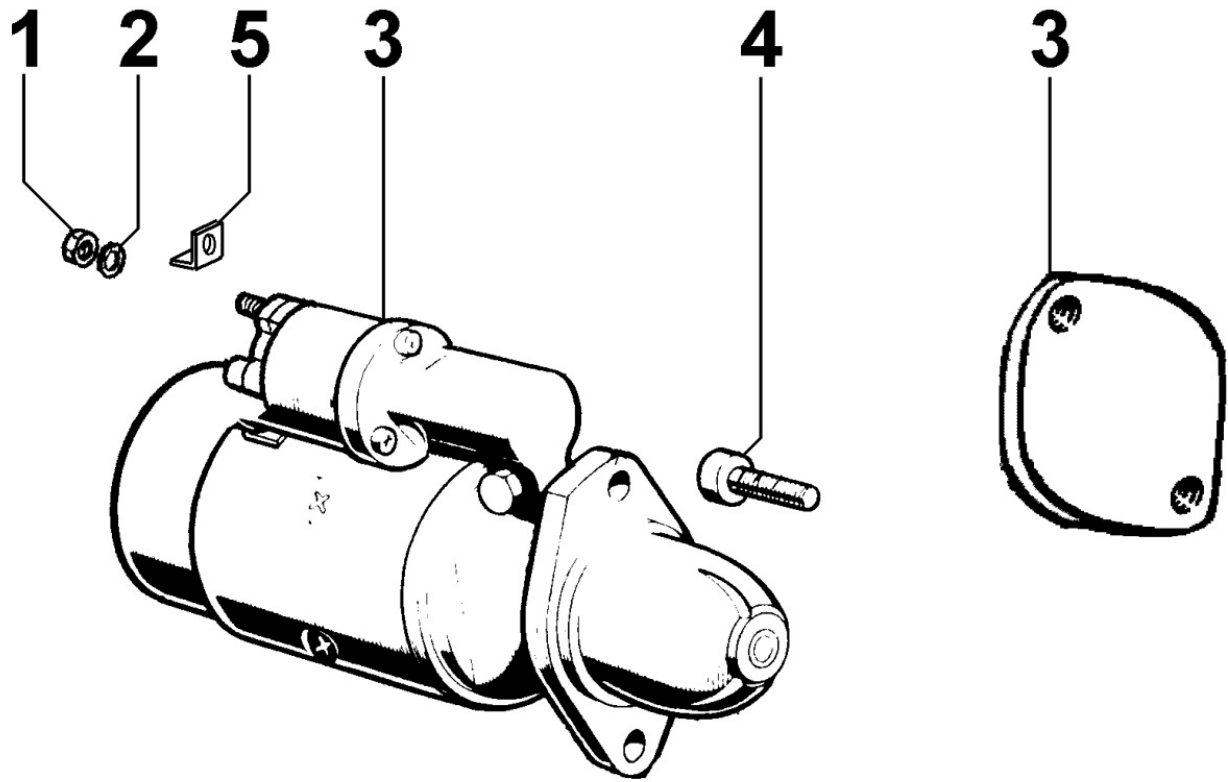

8101260020 - STARTING MOTOR

Pos	Kit	Included In	Code	Description	Qty	Old Code	Tech. Info
1			ED0032400160-S	HEX.NUT	1		
2			ED00763R0020-S	RONDELLA/WASHER 10	1		
3			ED0058402230-S	STA.MOTOR	1		
4			ED0097300450-S	VITE TCEI 10X30-5931-12.9+dac	2