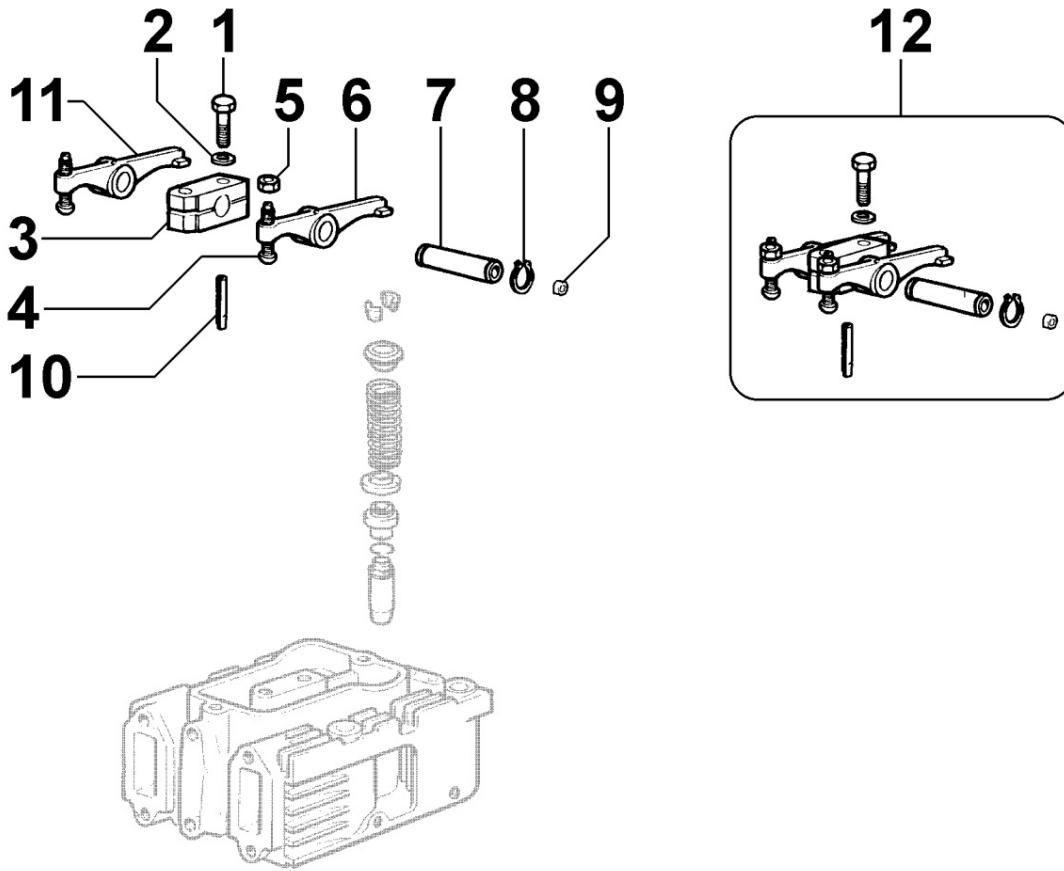

8036260010 - ROCKER ARMS / VALVES

Pos	Kit	Included In	Code	Description	Qty	Old Code	Tech. Info
1		(A)	ED0017700140-S	BOLT	4		
2		(A)	ED00771R0110-S	WASHER	4		
3		(A)	ED00910R0120-S	TASSELLO/SMALL BLOCK	1		
4		(A)	ED0098501590-S	ADJUSTING SCREW M6	4		⚠
6		(A)		POS. 12			
7		(A)	ED00601R0620-S	PIN	1		
8		(A)		KDISC.	2	ED0012400110-S	
9		(A)	ED00886R0440-S	PLUG	2		
10		(A)	ED00850R0350-S	SPINA/PIN	10		
11		(A)		POS. 12			
12	(A)		ED0060451430-S	ROCKER ARM	2		⚠