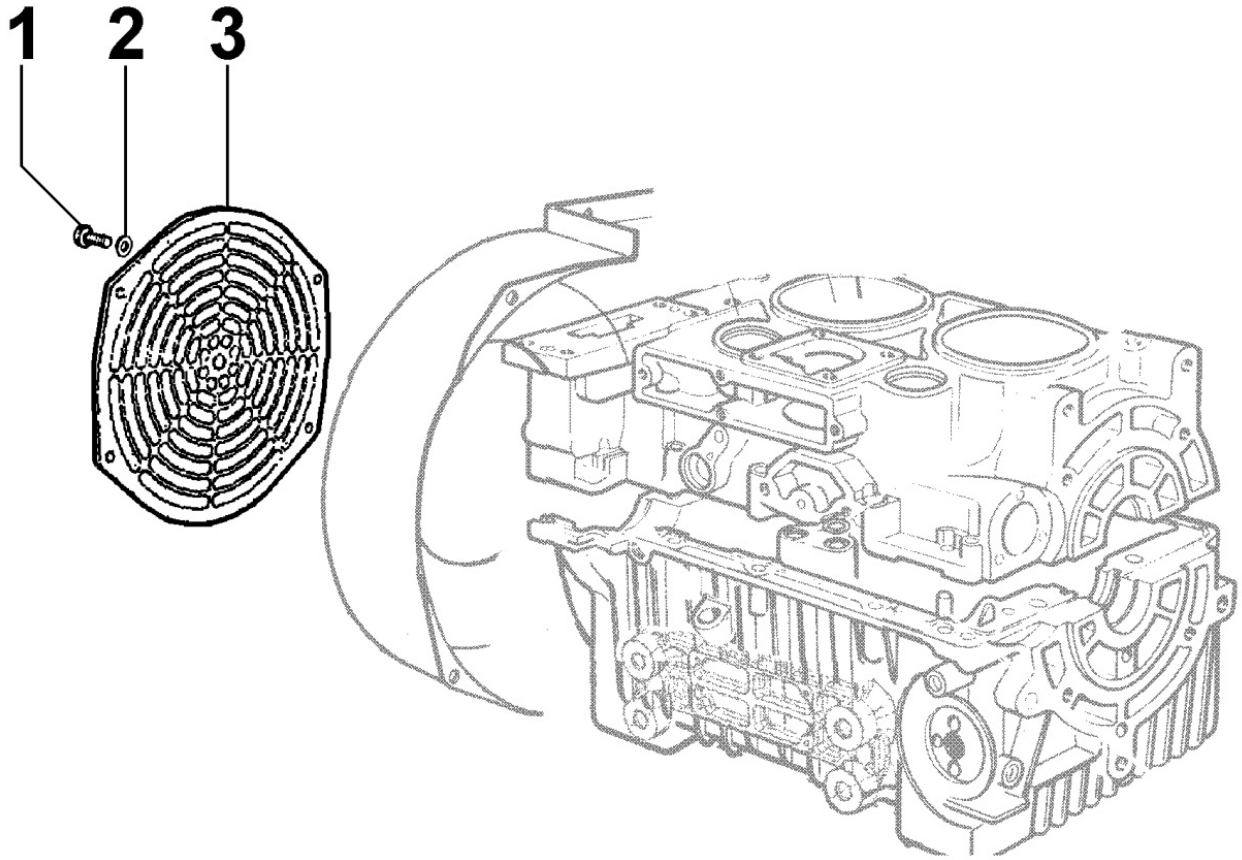

8170260050 - FLYWHEEL PROTECTION

Pos	Kit	Included In	Code	Description	Qty	Old Code	Tech. Info
1			ED0017600010-S	HEX BOLT M6X10L 8.8	4		
2			ED0076250080-S	PLAIN WASHERS 6,4X12,5X1,6	4		
3			ED0069250090-S	GUARD	1