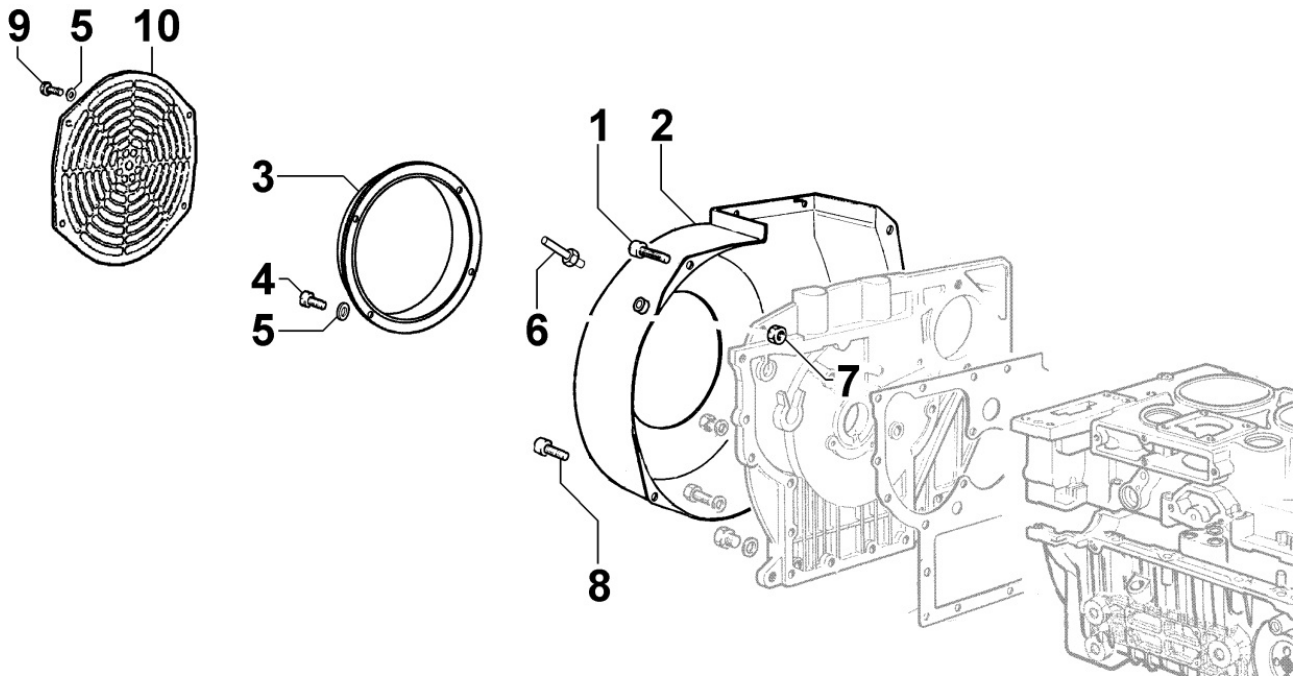

8070260160 - AIR SHROUD

Pos	Kit	Included In	Code	Description	Qty	Old Code	Tech. Info
1			ED0017601310-S	SCREW	1		
2			ED0025696970-S	SHROUD	1		
7			ED00323R0070-S	NUT	4		⚠
8			ED0017601300-S	HEX FLANG HEAD SCRE M6X12-8.8+Zn.B	3