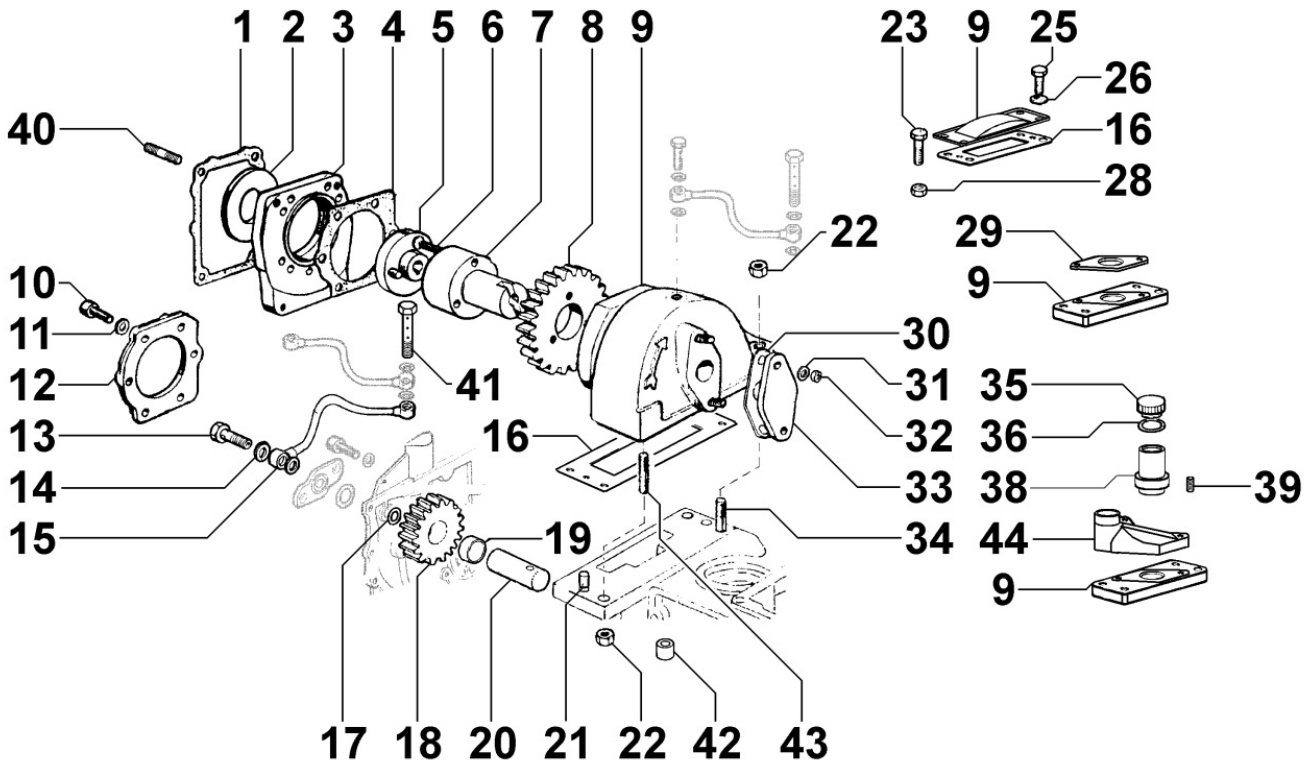

8140260010 - HYDRAULIC PUMP ADAPTER ON 3rd PTO

Pos	Kit	Included In	Code	Description	Qty	Old Code	Tech. Info
9			ED00234R0410-S	COVER	1		
16			ED0045801990-S	GASKET	1		
22			ED0032401640-S	NUT	2		
23			ED0017701780-S	HEX FLANG HEAD M8x35 8G+Zn.B	2		
25			ED0017701600-S	HEX FLANG HEAD M8x16-8G+ZN.B	2