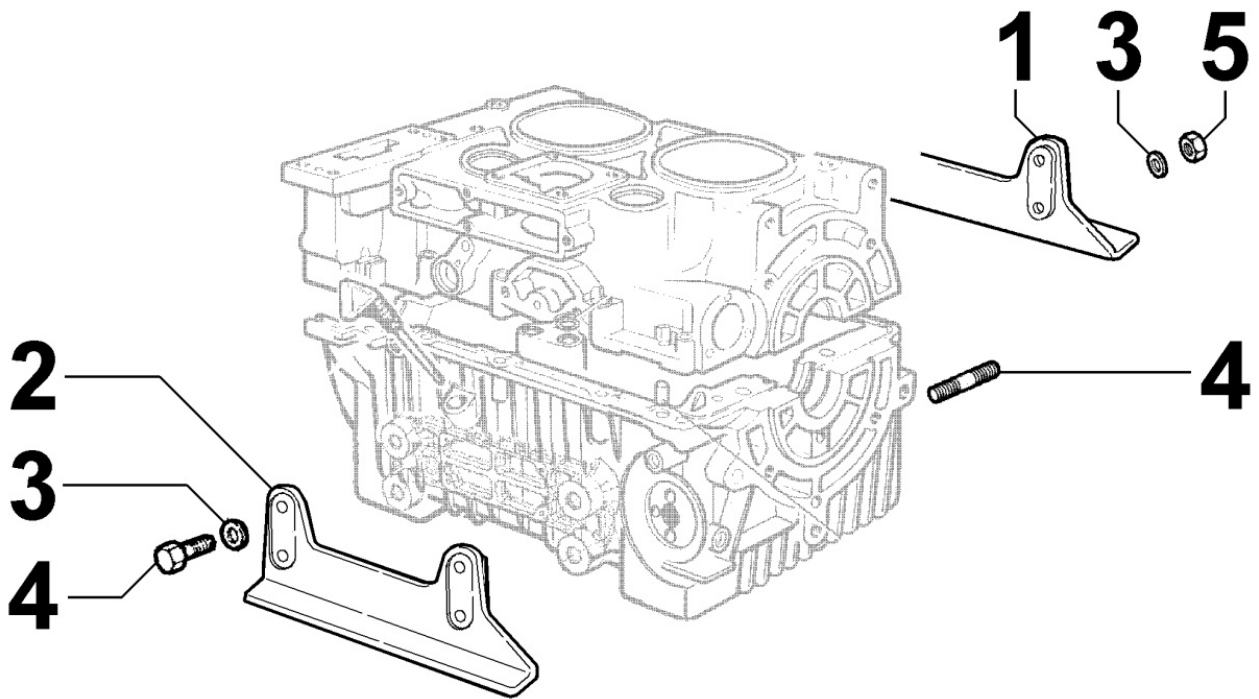

8025260040 - ENGINE MOUNTS

Pos	Kit	Included In	Code	Description	Qty	Old Code	Tech. Info
1			ED0064291870-S	ENGINE MOUNT	1		
2			ED0064291860-S	ENGINE MOUNT	1		
3			ED0076250190-S	WASHER 10X18X2	8		
4			ED0017800310-S	VITE TE.10X25-5739-8G+ZN.B	8