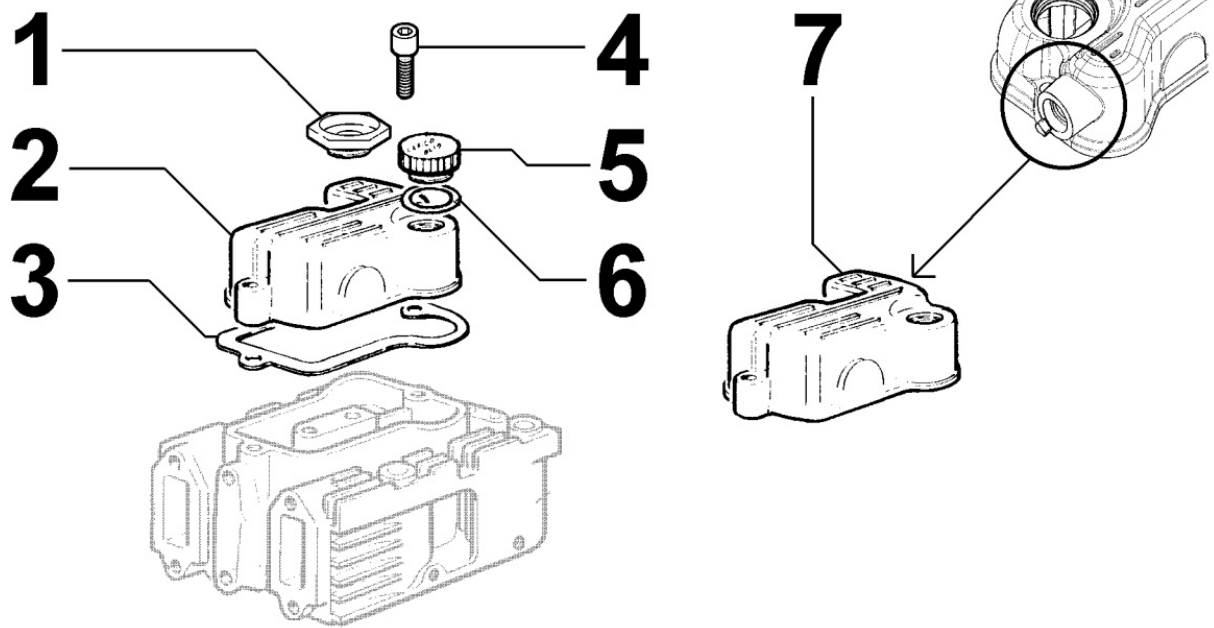

8022260100 - HEAD COVER

Pos	Kit	Included In	Code	Description	Qty	Old Code	Tech. Info
2			ED0021257640-S	ROCKER ARM COVER	2		▲
3			ED0044001430-S	GASKET ROCKER ARM COVER	2		
4			ED0097320640-S	SOC HEAD SCREW M8x30-5931.8G+Zn.B	4		
5			ED0090320930-S	Oil filling cap M30x2	2		▲
6			ED0012000820-S	O-RING D31.89/26.50 2.62 THK	2		▲