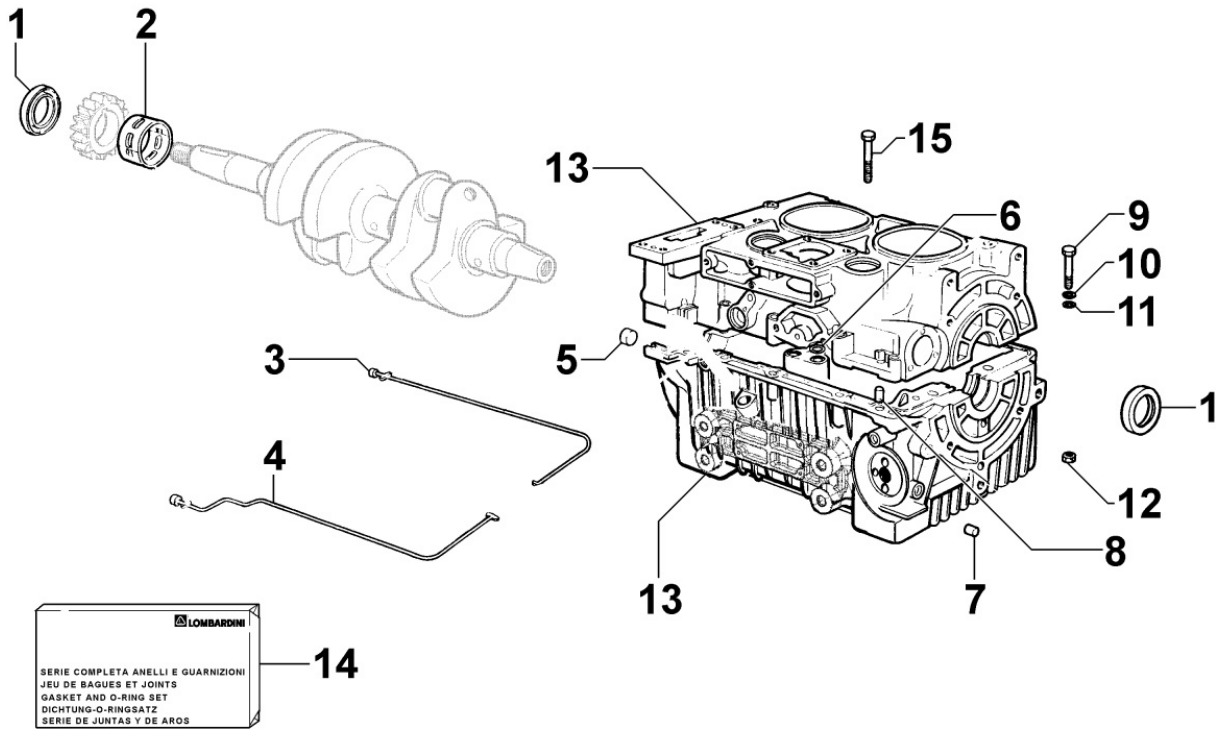

8020260080 - CRANKCASE

Pos	Kit	Included In	Code	Description	Qty	Old Code	Tech. Info
1			ED0023120000-S	OIL SEALS	1		
2			ED00A26R0490-S	SLIDING BEARING	3	ED00310R0310-S	
2			ED00A26R0500-S	SLIDING BEARING	3	ED00310R0430-S	
2			ED00A26R0510-S	SLIDING BEARING	3	ED00310R0440-S	
3			ED0046012230-S	GASKET	1		
4			ED0046012220-S	GASKET	1		
5		(A)	ED00886R0440-S	PLUG	1		
6			ED00579R0390-S	RING	8		
7		(A)	ED0089900580-S	PLUG	4		
8		(A)	ED0084001200-S	PARAL.PIN	2		
9		(A)	ED0017600160-S	BOLT	10		
10		(A)	ED0076250080-S	PLAIN WASHERS 6,4X12,5X1,6	21		
12		(A)	ED00323R0070-S	NUT	10		▲
13	(A)		ED00A20R0530-S	CRANKCASE	1		▲
14			ED00A20R0930-S	GASKET SET	1		▲