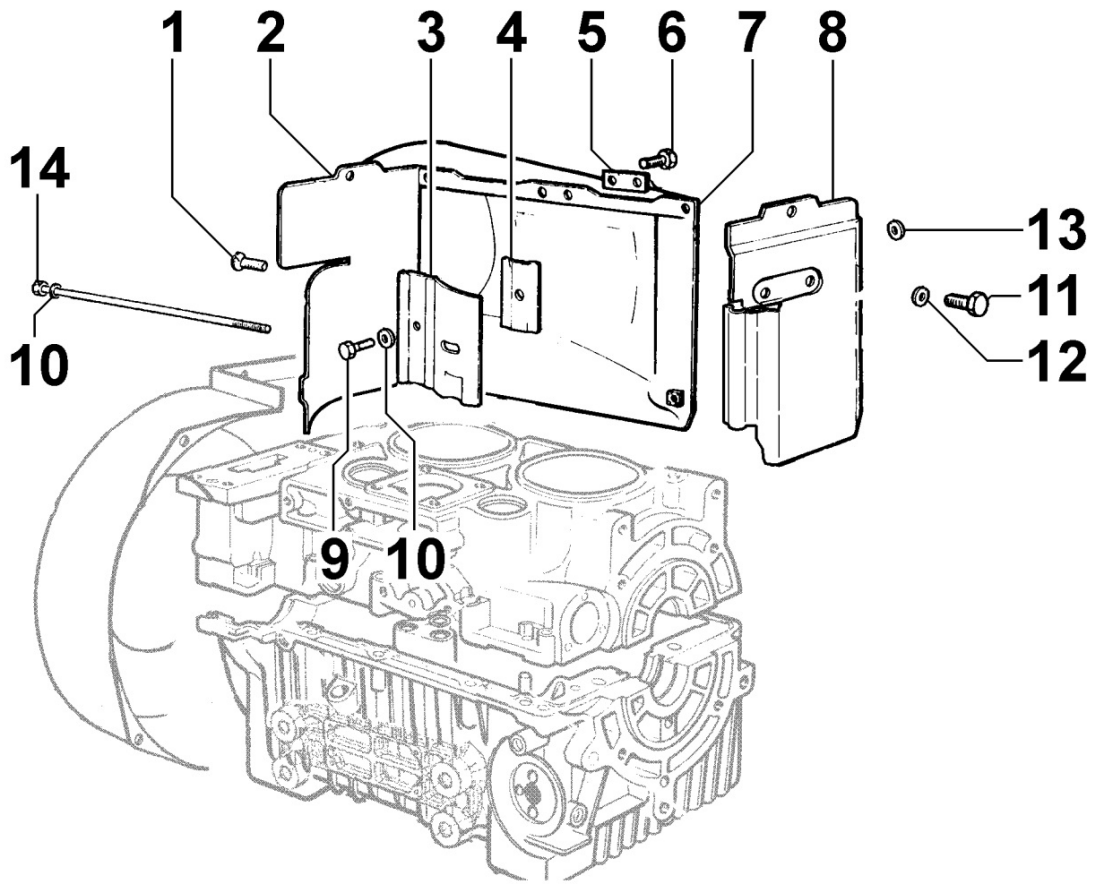

8072260100 - COOLING PLATES

Pos	Kit	Included In	Code	Description	Qty	Old Code	Tech. Info
1			ED0098651220-S	VITE/SCREW	3		
2			ED0029201810-S	AIR B.HOOD	1		
3			ED00588R0600-S	CONVEYOR	1		
4			ED00588R0590-S	CONVEYOR	1		
5			ED00608R0300-S	PLATE	1		
6			ED0017601300-S	HEX FLANG HEAD SCRE M6X12-8.8+Zn.B	5		
7			ED0050663060-S	PANEL	1		
8			ED00588R0550-S	CONVEYOR	1		
9			ED00993R0620-S	SCREW	1		
10			ED0076250520-S	PLAIN WASHERS 4,3X9X0,8	1		
11			ED0017700560-S	HEX HEAD SCRE M8X18-5739-8G+ZN.B	2