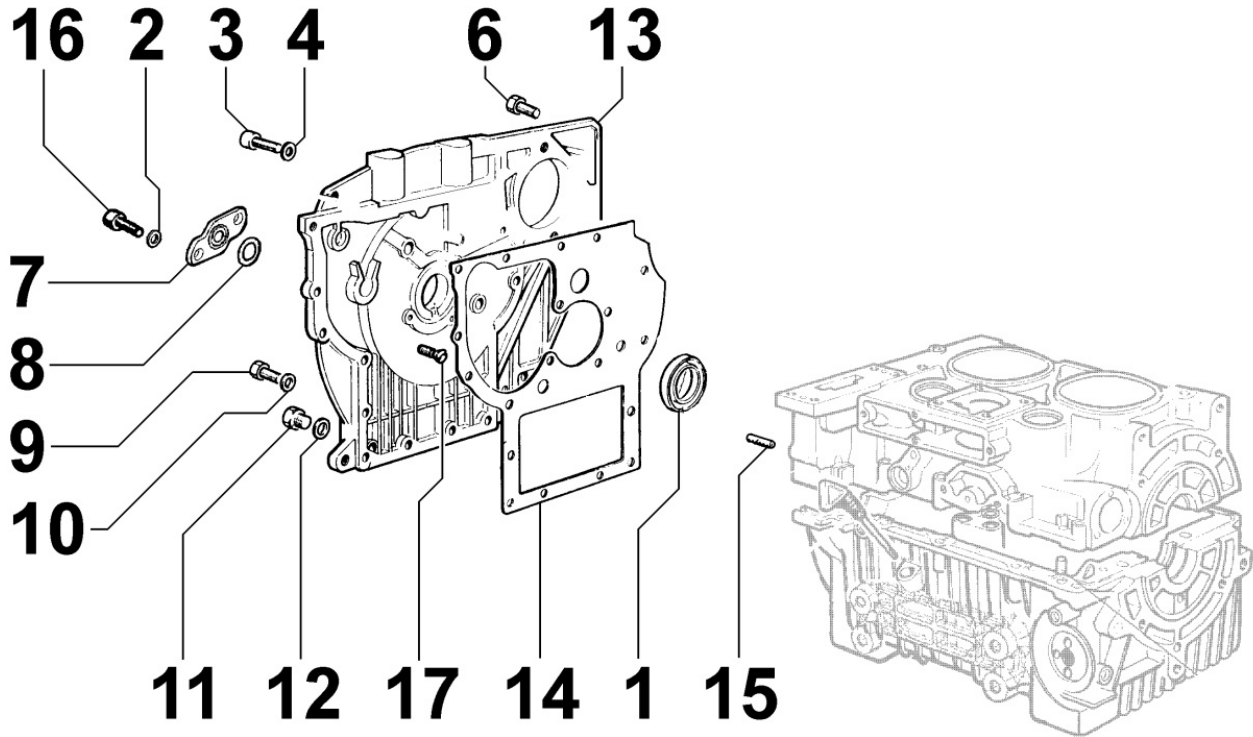

8023260110 - FLYWHEEL SIDE SUPPORT

Pos	Kit	Included In	Code	Description	Qty	Old Code	Tech. Info
1		(A)		802026...0			
3			ED0017600820-S	BOLT	1		
4			ED0076250080-S	PLAIN WASHERS 6,4X12,5X1,6	1		
6			ED0017600760-S	BOLT	15		
9			ED0017600340-S	HEX BOLT M6X25L 8.8	4		
11		(A)	ED0089650050-S	CAP	1		
12		(A)	ED0046700610-S	COPPER WASHER D19/14.2 1.5 THK	1		
13	(A)		ED0066458380-S	COPERCHIO DISTRIBUZ.12LD477/2	1		⚠
14			ED0044312270-S	GASKET	1		
15			ED0084301020-S	SPRING	1		
17			ED0098001620-S	SOC HEAD SCREW M6X16 DRILOC 10.9	1		⚠