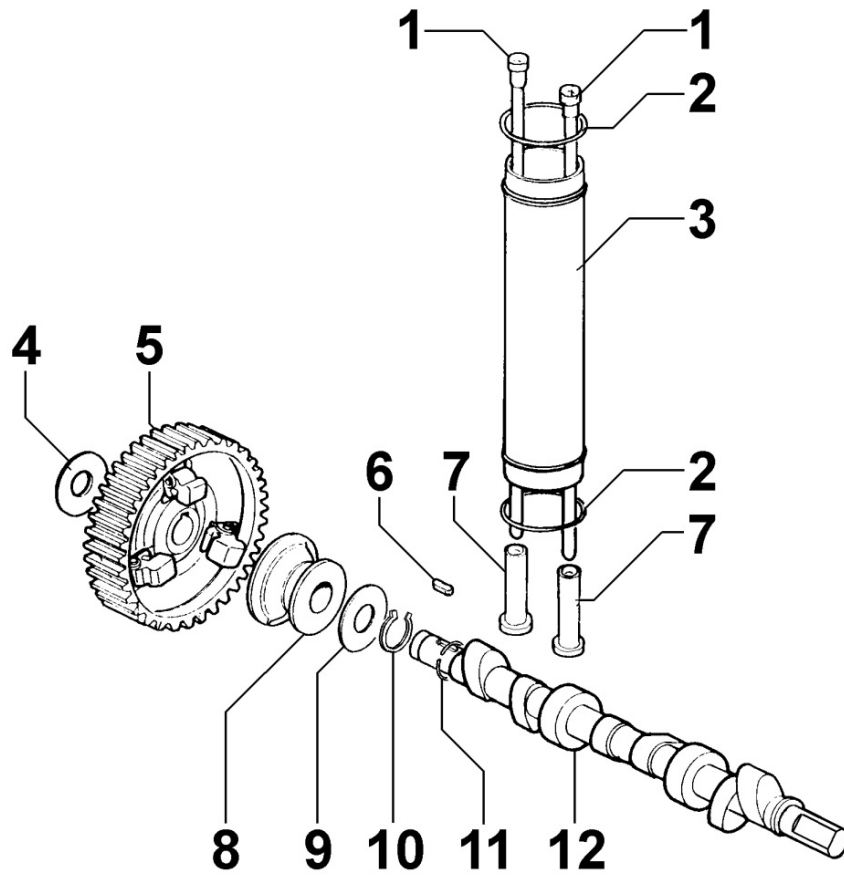

8035260020 - CAMSHAFT

Pos	Kit	Included In	Code	Description	Qty	Old Code	Tech. Info
1			ED00071R0580-S	PUSH ROD	4		
2			ED00579R0460-S	RING	4		
3			ED00940R0210-S	PIPE	2		
4			ED00777R0330-S	WASHER	1		
4			ED00777R0340-S	WASHER	1		
5		(A)		805026...0			
6		(A)	ED00498R0360-S	KEY	1		
7			ED00708R0130-S	TAPPET	4		
8		(A)		805026...0			
9		(A)		805026...0			
10		(A)	ED0012400130-S	SNAP RING	1		
11		(A)		805026...0			
12	(A)		ED00A23R0790-S	CAMSHAFT	1