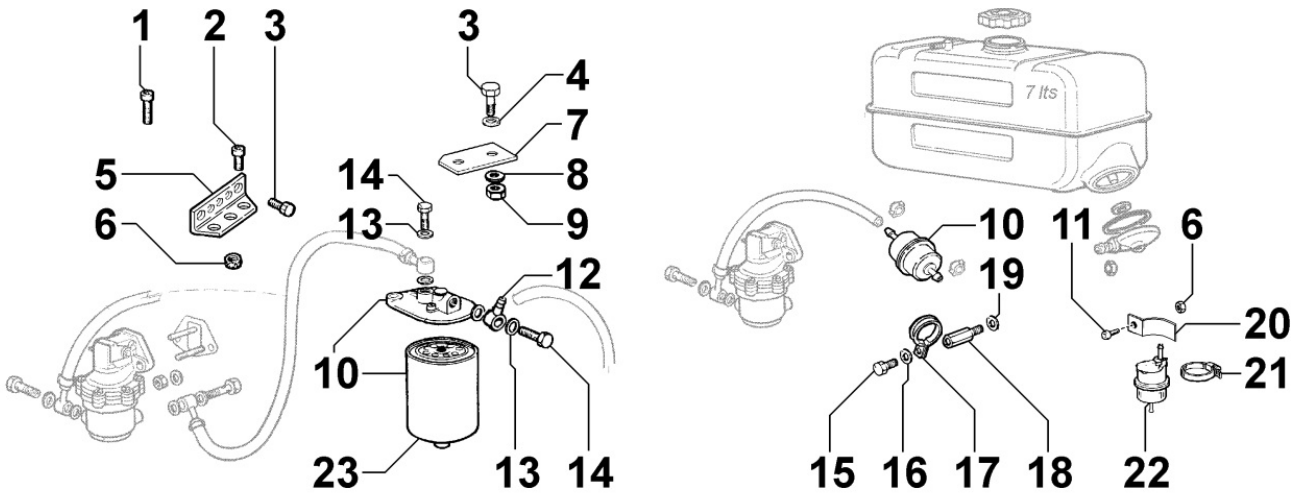

8061260050 - FUEL FILTER

Pos	Kit	Included In	Code	Description	Qty	Old Code	Tech. Info
2			ED0017600830-S	BOLT	1		
2			ED0017600160-S	BOLT	1		
3			ED0017700060-S	BOLT	1		
4			ED0076253160-S	WASHER	1		
4			ED0076260510-S	PLAIN WASHERS 6X20X2	1		
6			ED00323R0070-S	NUT	1		⚠
7			ED00613R0120-S	PLATE	1		
8			ED00771R0110-S	WASHER	1		
9			ED0032400160-S	HEX.NUT	1		
10	(A)		ED0037301550-S	FUEL FILTER	1		
13			ED0046700610-S	COPPER WASHER D19/14.2 1.5 THK	4		
14			ED0019010320-S	Banjo bolt 14X1	2		
23		(A)	ED0021751970-S	FUEL FILTER CARTRIDGE	1	ED0021752310-S