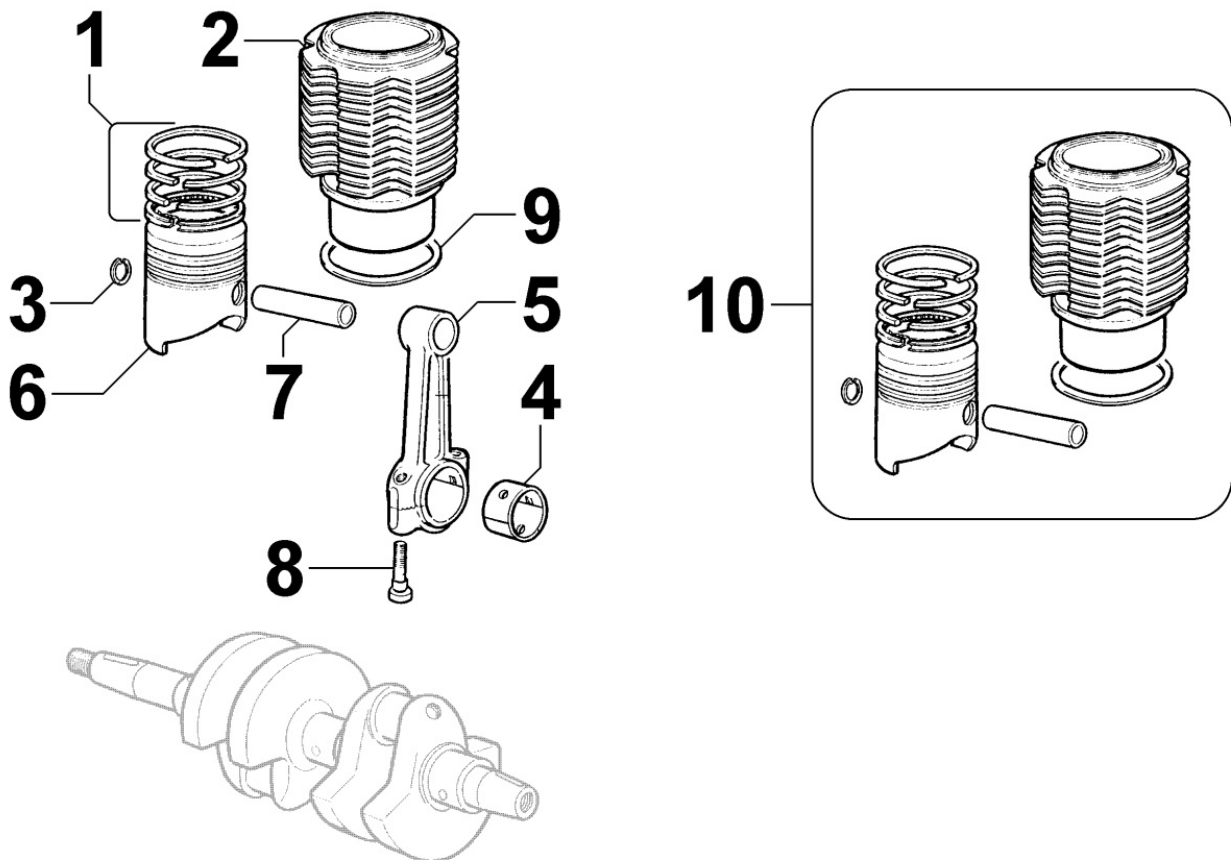


ED6C3130

Spare Parts Catalogue

12LD477-2

Update Date 14/11/2016

Print Date 13/12/2016

Tavola ricambi

Index	Description
8010260140	CRANKSHAFT
8011260030	PISTON / CONNECTING ROD
8012260090	FLYWHEEL
8020260080	CRANKCASE
8021260030	CYLINDER HEAD
8022260100	HEAD COVER
8023260110	FLYWHEEL SIDE SUPPORT
8025260040	ENGINE MOUNTS
8030260130	INJECTION SYSTEM
8035260020	CAMSHAFT
8036260010	ROCKER ARMS / VALVES
8038260010	TIMING GEAR
8040260010	OIL PUMP
8041260010	OIL PAN
8042260040	OIL FILTER
8043260010	OIL DIPSTICK
8044260010	OIL PRESSURE VALVE
8045260010	BREATHER SYSTEM
8050260080	SPEED GOVERNOR
8051260160	CONTROLS
8061260050	FUEL FILTER
8062260020	FUEL FEED PUMP
8063260040	FUEL TANK
8064260110	FUEL PIPING
8070260160	AIR SHROUD
8072260100	COOLING PLATES
8080260010	AIR INLET MANIFOLD / AIR FILTER
8081260010	AIR CLEANER
8085260310	EXHAUST GAS MANIFOLD
8100260190	VOLTAGE ALTERNATOR
8101260020	STARTING MOTOR
8102260020	OIL PRESSURE SWITCH
8110260010	STARTING
8140260010	HYDRAULIC PUMP ADAPTER ON 3rd PTO
8170260050	FLYWHEEL PROTECTION
8176260080	MUFFLER GUARD

8011260030 - PISTON / CONNECTING ROD

Pos	Kit	Included In	Code	Description	Qty	Old Code	Tech. Info
1		(B)	ED0082112060-S	RINGS STAND.	2		
1		(B)	ED0082112070-S	RINGS +0.5	2		
1		(B)	ED0082112080-S	RINGS +1	2		
2		(C)	ED00204R0480-S	CYLINDER D.90 EPA 12LD477/2	2		⚠
3		(B)	ED0011600530-S	STOPRING	4		
4			ED00A26R0380-S	SLIDING BEARING	4	ED00316R0760-S	
4			ED00A26R0420-S	BEARING -0.25	2	ED00316R0800-S	
4			ED00A26R0430-S	BEARING -0.50	2	ED00316R0810-S	
5	(A)		ED00100R0370-S	CONNECTING ROD	2		
6	(B)	(C)	ED00A20R0630-S	PISTON	2		
7		(B)	ED00854R0170-S	PISTON PIN	2		
8		(A)	ED0017701010-S	CONROD SCREW FL 8X1X42 R12	4		
9			ED00448R0480-S	CYL HEAD GASKET	4		⚠
10	(C)		ED00A23R0980-S	KIT CYLINDER-PISTON	2		