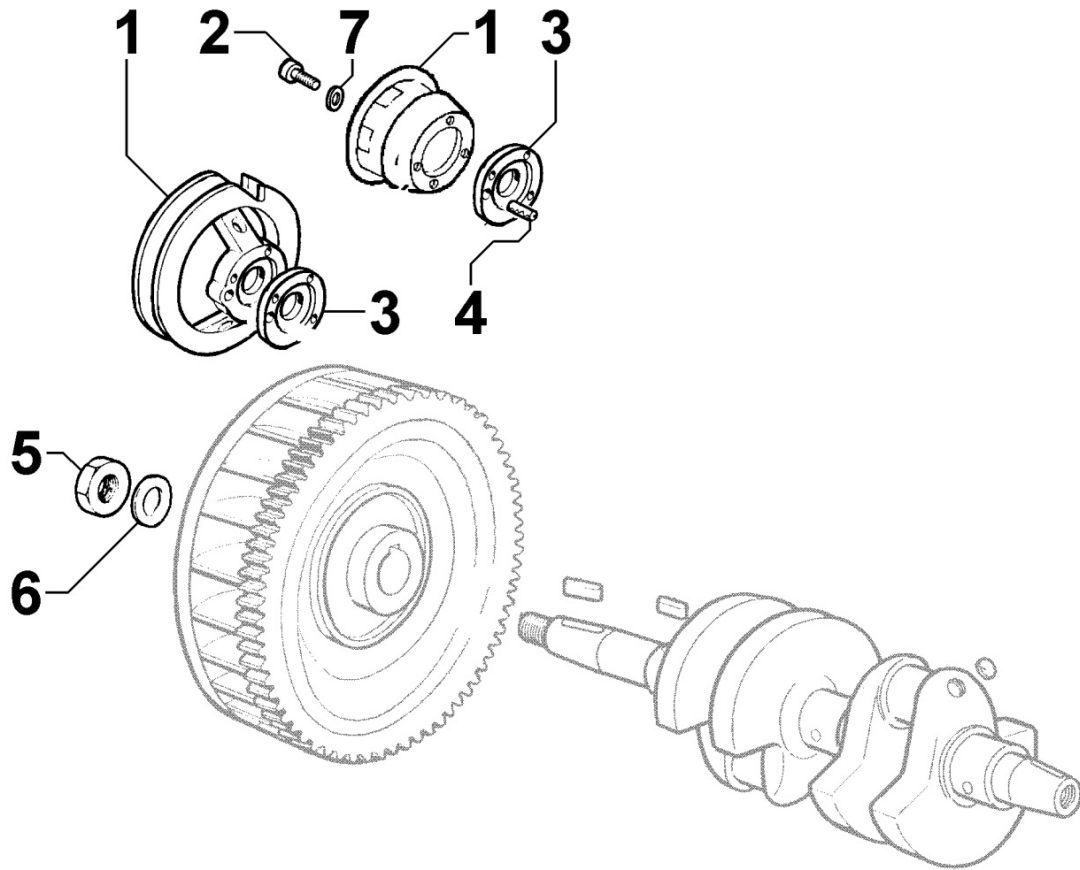

8110260010 - STARTING

Pos	Kit	Included In	Code	Description	Qty	Old Code	Tech. Info
5			ED00325R0840-S	NUT	1		
6			ED0076252980-S	RONDELLA/WASHER	1