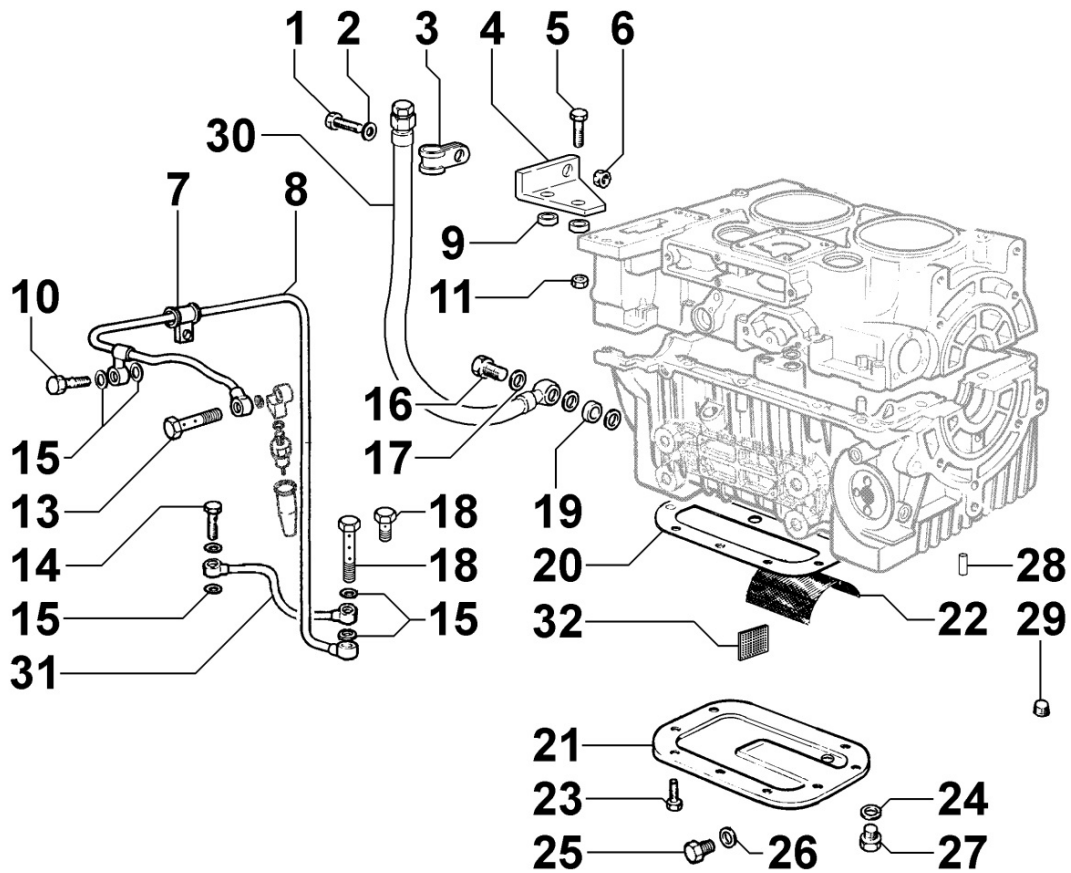

8041260010 - OIL PAN

Pos	Kit	Included In	Code	Description	Qty	Old Code	Tech. Info
7			ED0036170880-S	CLAMP	1		
8			ED00948R0700-S	PIPE	1		
10			ED0019011730-S	SCREW	2		
15			ED0046700580-S	COPPER WASHER 8,2X12X1,5	4		
17			ED0046700610-S	COPPER WASHER D19/14.2 1.5 THK	1		
20			ED0046012190-S	GASKET WET SUMP	1		
21			ED00248R0560-S	OIL SUMP	1		
22			ED00734R0290-S	NET	1		
23			ED0017600060-S	HEX BOLT M6X20L 8.8S	10		
27			ED0089650050-S	CAP	1