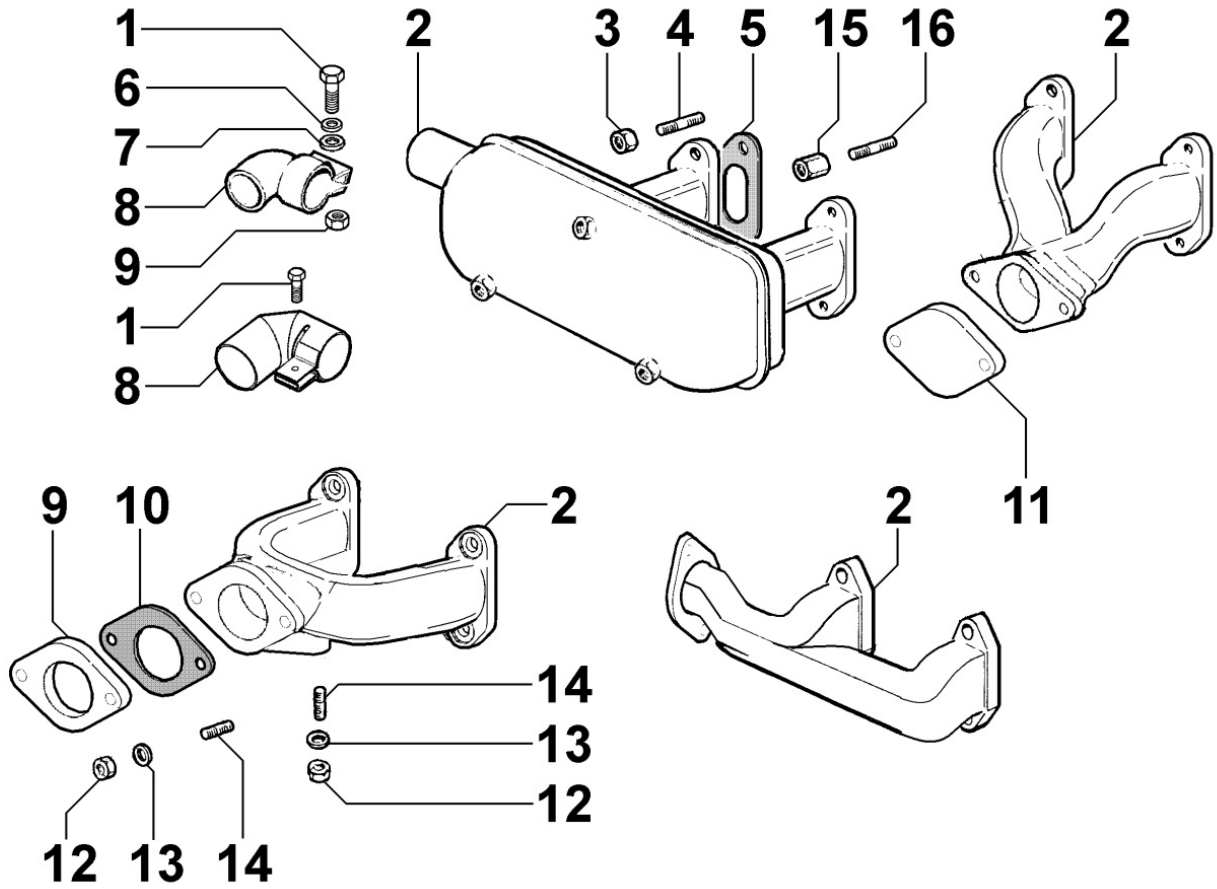

8085260310 - EXHAUST GAS MANIFOLD

Pos	Kit	Included In	Code	Description	Qty	Old Code	Tech. Info
1			ED0017700040-S	VITE TE.8X20-5739-8G+ZN.B	1		
2			ED0054606850-S	MUFFLER 12LD477 INCREASED SPOKE	1		
3			ED0032401650-S	FLG NUT M8 COPPER PLATED	1		
4			ED0067800490-S	*STUD M8X20	1		
5			ED00450R0130-S	GASKET	2		
6			ED0075650070-S	SPRING WASHER D14.2/8.2	1		
7			ED0076250120-S	PLAIN WASHERS 8,4X17X1,6	1		
8			ED0091700520-S	MUFFLER TERMINAL	1		
9			ED0032400180-S	HEX NUT M8 1.25P STEEL 8	1		
15			ED0032400690-S	NUT	3		
16			ED00676R0880-S	STUD	3