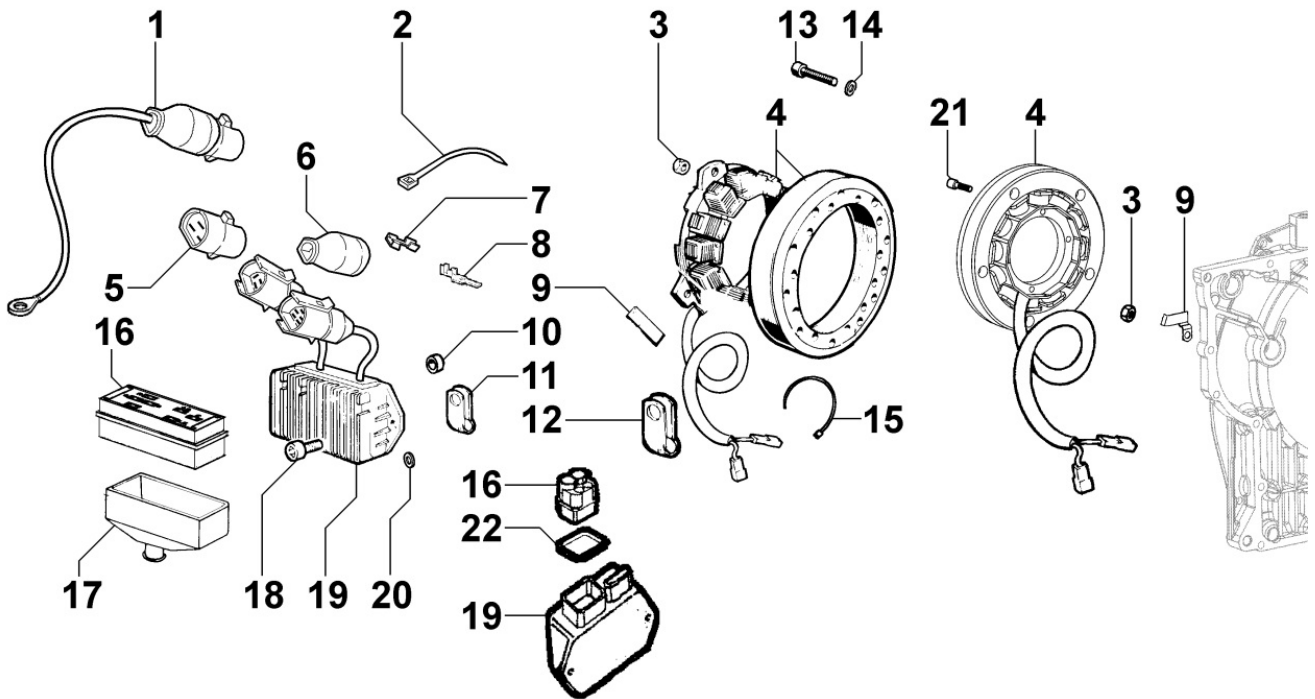

8100260190 - VOLTAGE ALTERNATOR

Pos	Kit	Included In	Code	Description	Qty	Old Code	Tech. Info
2			ED0024710190-S	NYLON COLLAR PLT2I-MO 3,6x203	1		
3			ED0032030480-S	HEX.NUT	1		▲
4			ED0011571670-S	ALTERNATOR 12V	1		▲
9			ED0036171020-S	CLAMP	1		▲
10			ED0035210430-S	SPACER	2		
11			ED0036170880-S	CLAMP	1		
13			ED00992R0580-S	SCREW	5		
17			ED0021450140-S	CAP	1		
18			ED0097320630-S	SOC HEAD CAP SCR M8X35L 8.8	2		
19			ED0073624020-S	VOLTAGE REGULATOR 12V30A+W	1		
21			ED0097310220-S	ALLEN SCREW	4