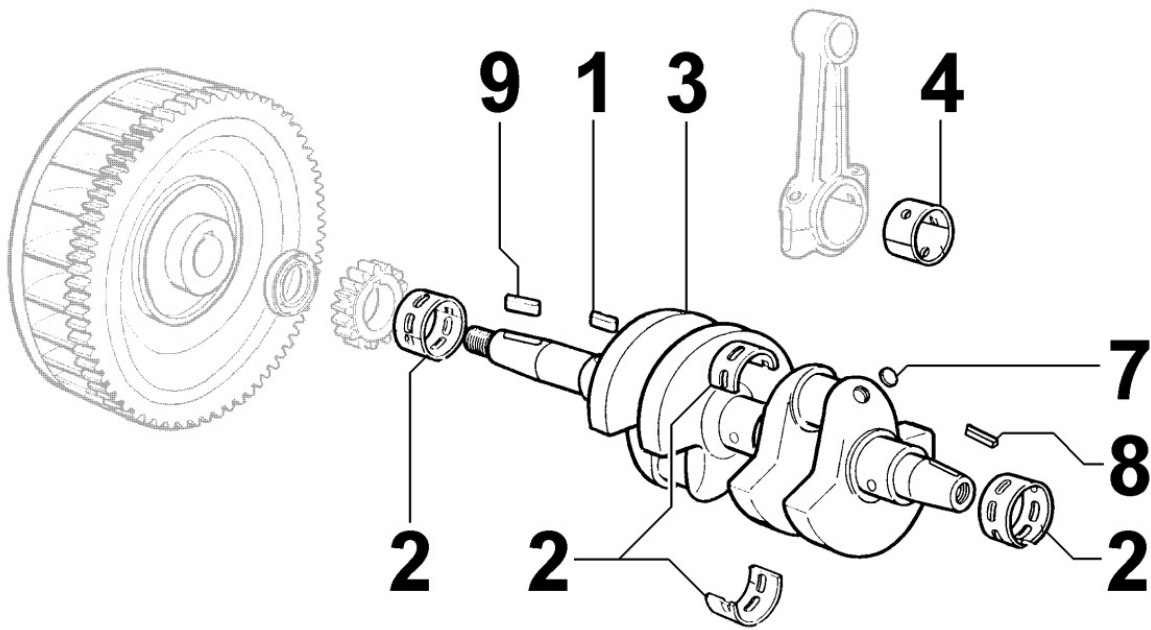

8010260140 - CRANKSHAFT

Pos	Kit	Included In	Code	Description	Qty	Old Code	Tech. Info
1		(A)	ED00498R0350-S	KEY	2		
2				802026...0			
3	(A)		ED0029410000-S	CRANKSHAFT	1		
4				801126...0			
7		(A)	ED0089900520-S	PLUG AVSEAL D7 02961-00708	4