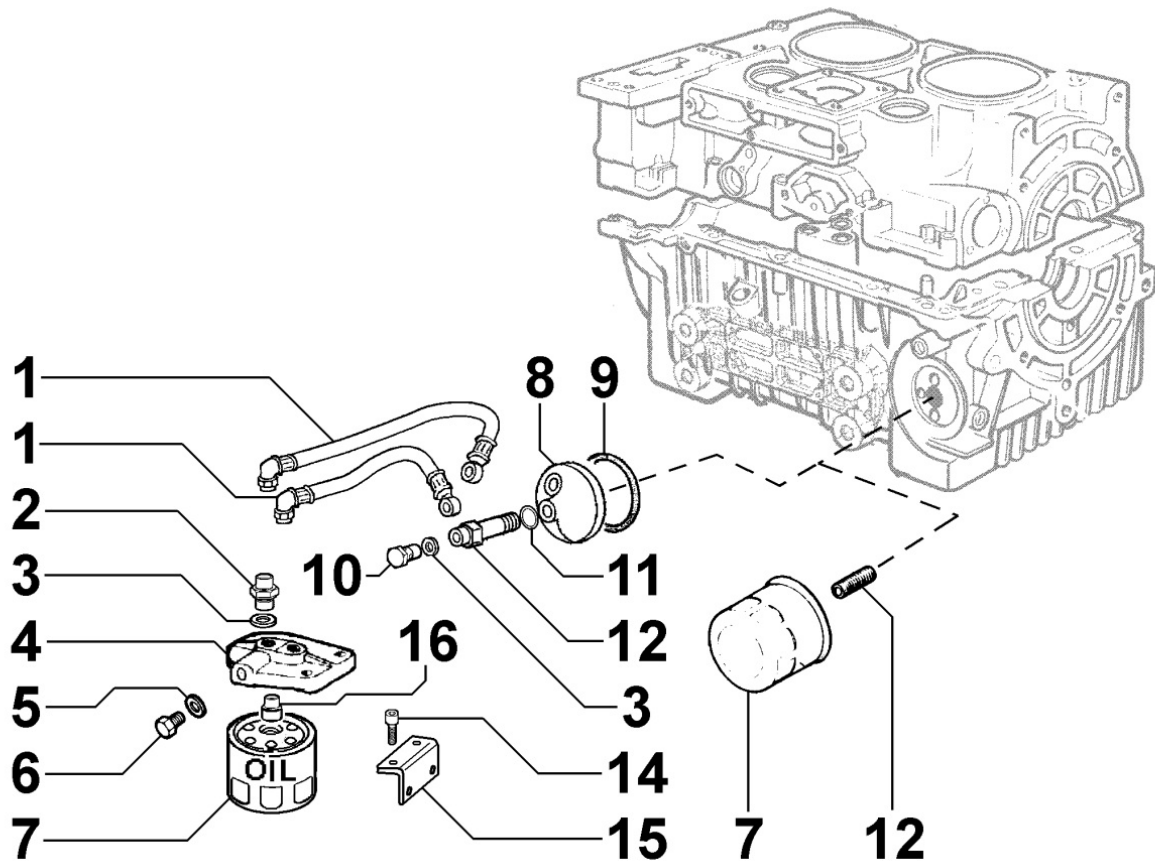

8042260040 - OIL FILTER

Pos	Kit	Included In	Code	Description	Qty	Old Code	Tech. Info
7			ED0021752010-S	OIL FILTER CARTRIDGE	1		
12			ED00717R0150-S	UNION	1