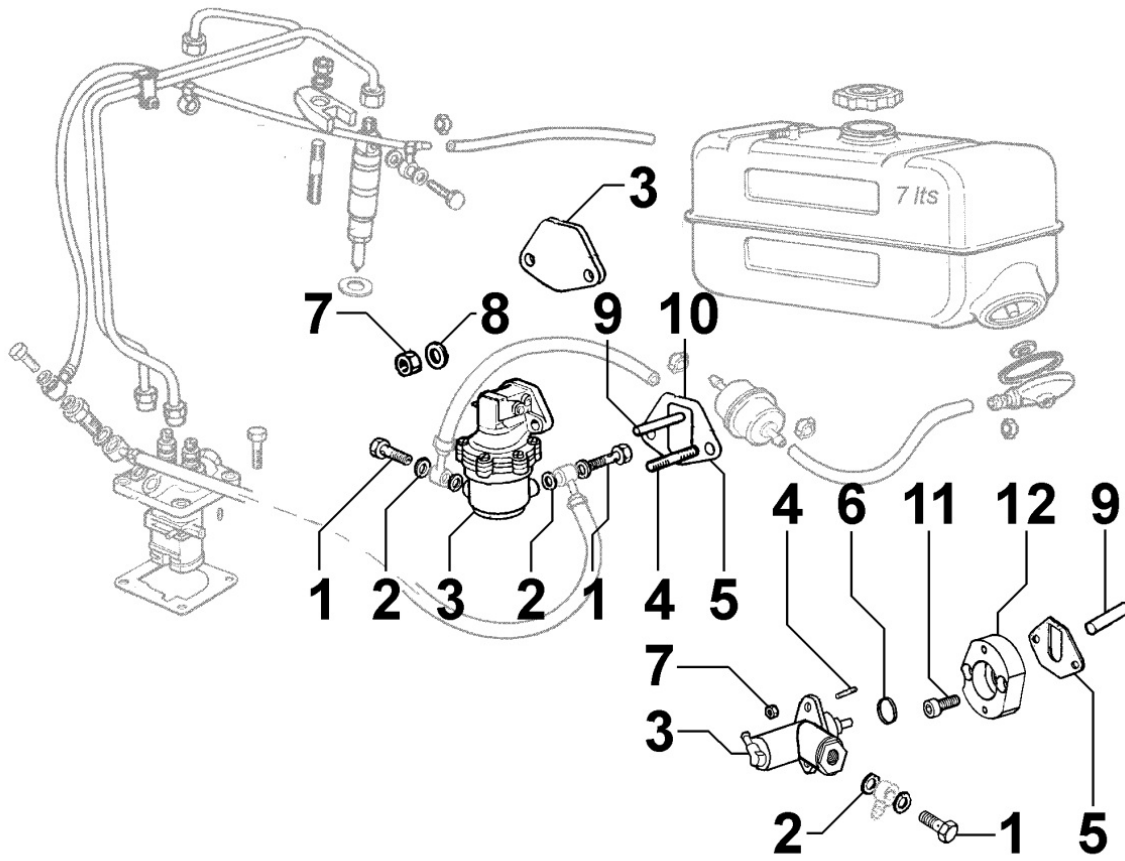

8062260020 - FUEL FEED PUMP

Pos	Kit	Included In	Code	Description	Qty	Old Code	Tech. Info
1			ED0019011930-S	UNION BOLT M 10	2		
2			ED0046700590-S	COPPER WASHER D14/10.2 1.	4		
3			ED0065850310-S	FEED PUMP	1		
4			ED0067800120-S	STUD M8X25	2		
5			ED0045801700-S	GASKET	1		
7			ED0032401640-S	NUT	2		
8			ED0075550290-S	BEL WASHER D15/8.4 0.8 T	2		
9			ED00704R0050-S	DRIVE ROD	1