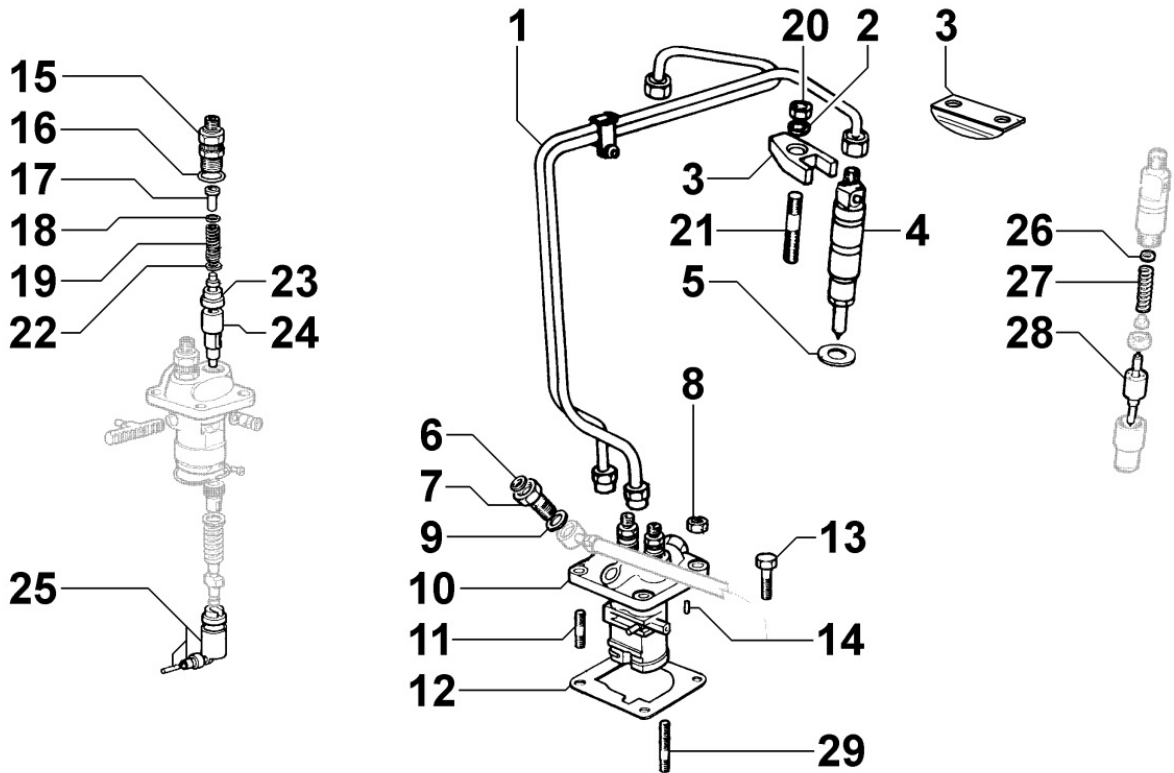

8030260130 - INJECTION SYSTEM

Pos	Kit	Included In	Code	Description	Qty	Old Code	Tech. Info
1			ED00944R0340-S	PIPE	1		
2			ED00771R0970-S	WASHER	2		
3			ED00858R0940-S	BRACKET	2		
4	(B)		ED0066151320-S	P.POLVERIZ./NOZZLEHL. N	2		
5			ED00754R0350-S	WASHER	2		
5			ED00754R0510-S	WASHER	2		
6			ED0046700580-S	COPPER WASHER 8,2X12X1,5	4		
7			ED0019010120-S	BOLT	1	ED0019010130-S	
8			ED0032030990-S	NUT	1		
9			ED0046700600-S	COPPER WASHER	2		
10	(A)		ED00656R0210-S	INJECTION PUMP	1		
11			ED0067800850-S	STUD	1		
12			ED0045800020-S	GASKET	4		
12			ED0045800090-S	GASKET	1		
13			ED0017701560-S	BOLT	3		
14			ED0084000480-S	PARAL.PIN	1		
15		(A)	ED0072650080-S	UNION	2		
16		(A)	ED0012002790-S	O RING	2	ED00579R0210-S	
17		(A)	ED0074700030-S	FILLER	2		
18		(A)	KDISC.		2	ED0083350290-S	
19		(A)	ED00540R0450-S	SPRING	2		
20			ED0032400160-S	HEX.NUT	2		
21				802126...0			
22		(A)	ED0046700600-S	COPPER WASHER	2	ED0046700150-S	
23		(A)	ED00660R0200-S	PUMPING ELEMENT D.6 STANADYNE	2		
24		(A)	ED0096720290-S	DELI.VALVE	2		
26		(B)	KDISC.		2	ED00837R0300-S	
26		(B)	ED00837R0350-S	SHIM	2