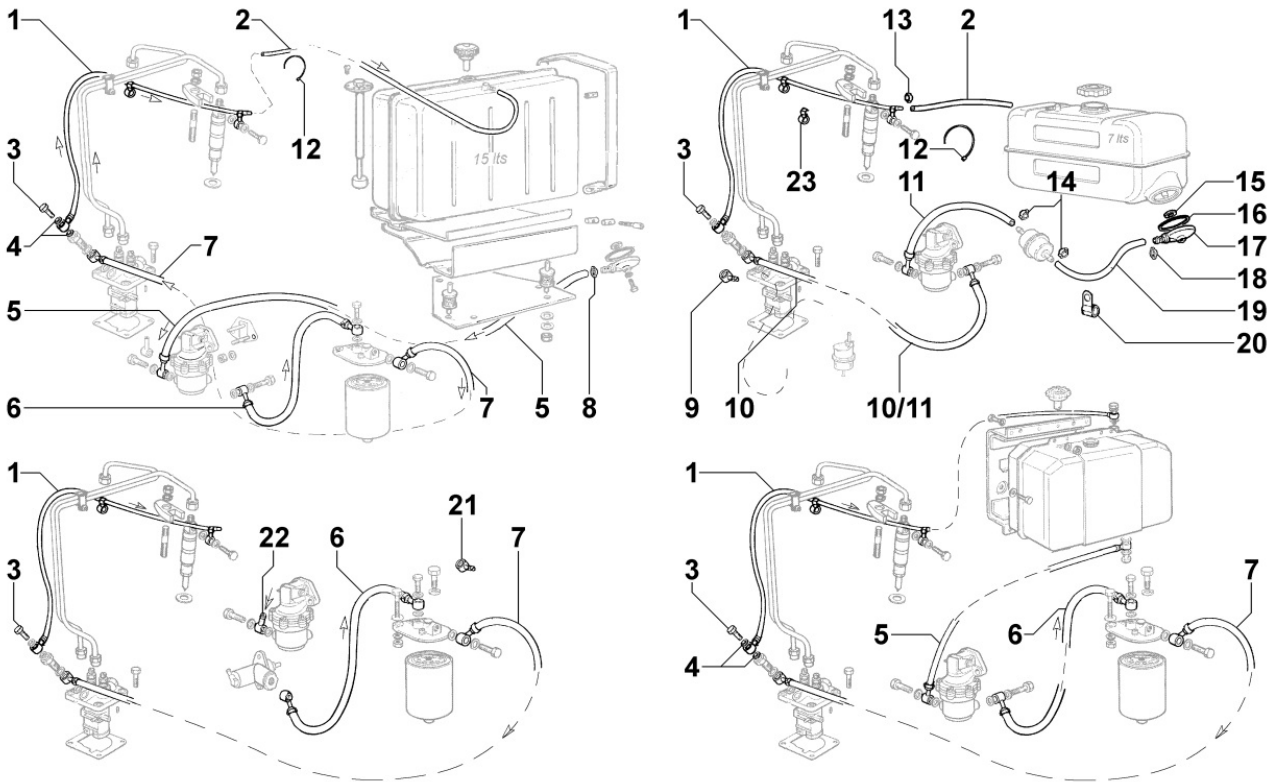

8064260110 - FUEL PIPING

Pos	Kit	Included In	Code	Description	Qty	Old Code	Tech. Info
1			ED00936R0840-S	PIPE FOR BREATHER RD180-210	1		
3			ED0015700560-S	FILLER CAP	1		
4			ED0046700580-S	COPPER WASHER 8,2X12X1,5	2		
6			ED0093740220-S	FUEL TUBE	1		
6			ED0093756730-S	T.R.C10/14.6X12L=425	1		
7			ED0093720600-S	FUEL TUBE	1		
12			ED0024710190-S	NYLON COLLAR PLT2I-MO 3,6x203	2		
18			ED0036300080-S	CLAMP	2