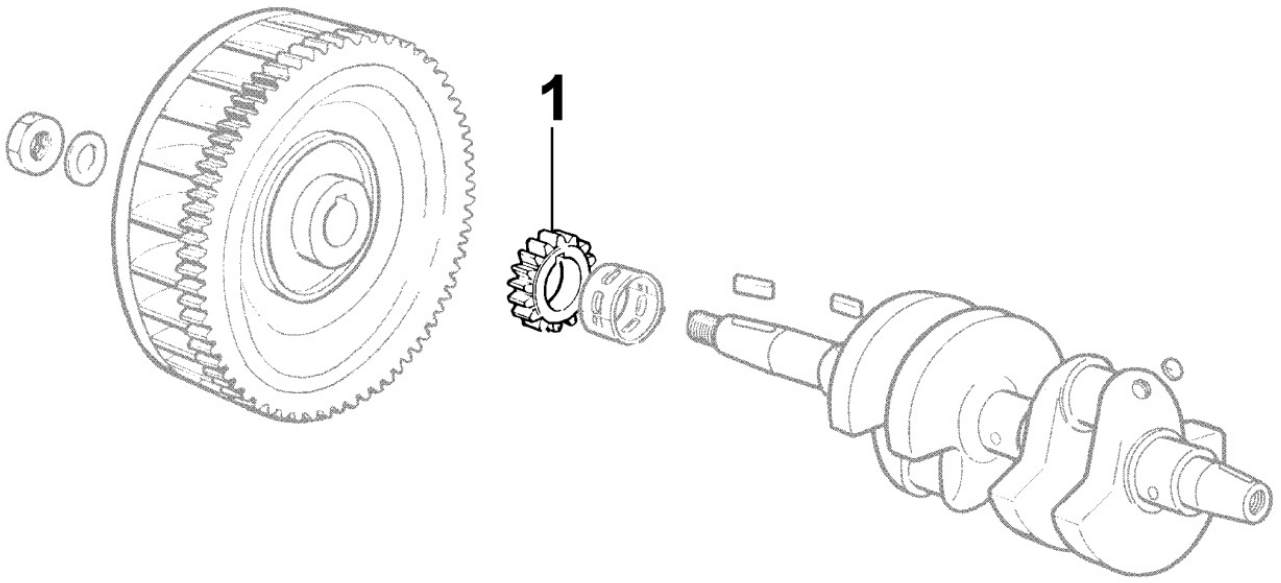

8038260010 - TIMING GEAR

Pos	Kit	Included In	Code	Description	Qty	Old Code	Tech. Info
1			ED00468R0520-S	GEAR	1