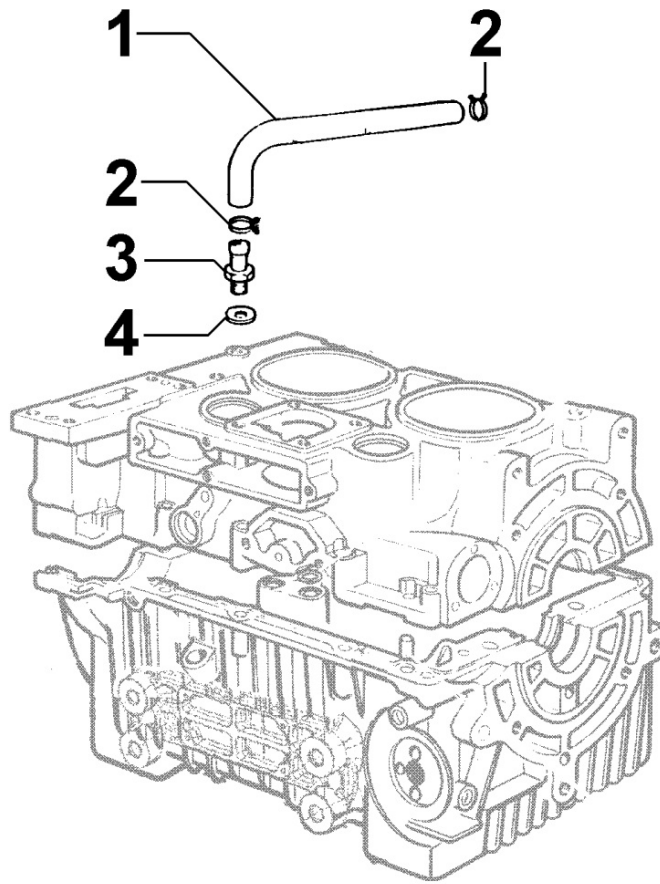

8045260010 - BREATHER SYSTEM

Pos	Kit	Included In	Code	Description	Qty	Old Code	Tech. Info
1			ED00949R0160-S	PIPE	1		
2			ED00375R0510-S	CLAMP	2		
3			ED00717R0330-S	UNION	1		
4			ED0046700600-S	COPPER WASHER	1