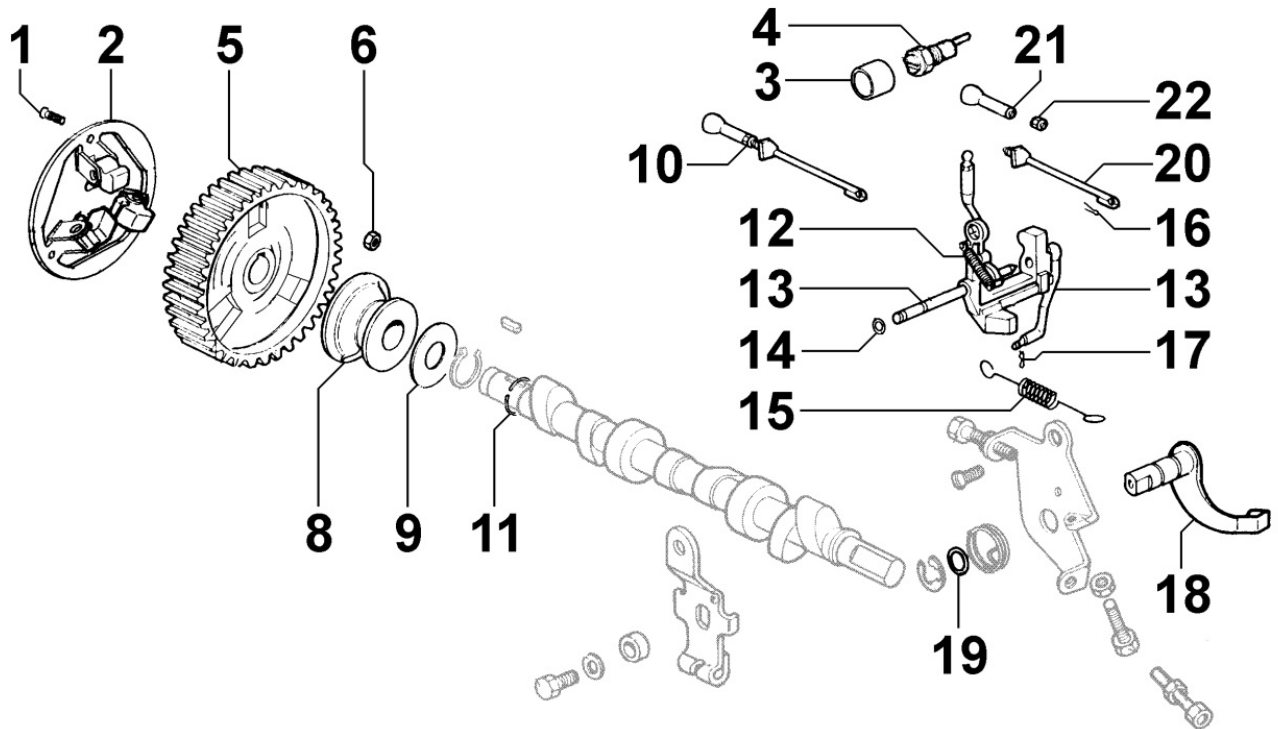

8050260080 - SPEED GOVERNOR

Pos	Kit	Included In	Code	Description	Qty	Old Code	Tech. Info
1			ED00997R0880-S	SCREW SPEI M5x16 UNI5933 10.9	3		
2			ED0048966740-S	REGULATOR GROUP RUGGERINI	1		
4			ED00722R0410-S	REGISTRO/ADJUSTING SCREW	1		
5			ED00469R0500-S	INGRANAGGIO/GEAR	1		
6			ED0032030380-S	HEX.NUT	3		
8			ED00621R0220-S	CAP	1		
9			ED00777R0780-S	WASHER	1		
11			ED00059R0850-S	RING	1		
12		(A)	ED00551R0330-S	SPRING	1		
13	(A)		ED0052020520-S	COMPL.REGULATOR LEVER RD201-12LD477	1		
14		(A)	ED00579R0320-S	RING	2		
15			ED0056553820-S	MOLLA REGOL RG. 0.120 KG/MM	1		
16			ED00555R0370-S	SPRING	1		
17			ED00555R0210-S	SPRING	1		
17			KDISC.		2	ED00244R0190-S	
18			ED00495R0800-S	LEVA/LEVER	1		
19			ED0012000010-S	O RING	1	ED00579R0010-S	
20			ED00927R0130-S	TIRANTINO/TIE ROD	1		
22			ED0032400040-S	NUT M5 UNI 5588 6s PG Zinc Pla	1		