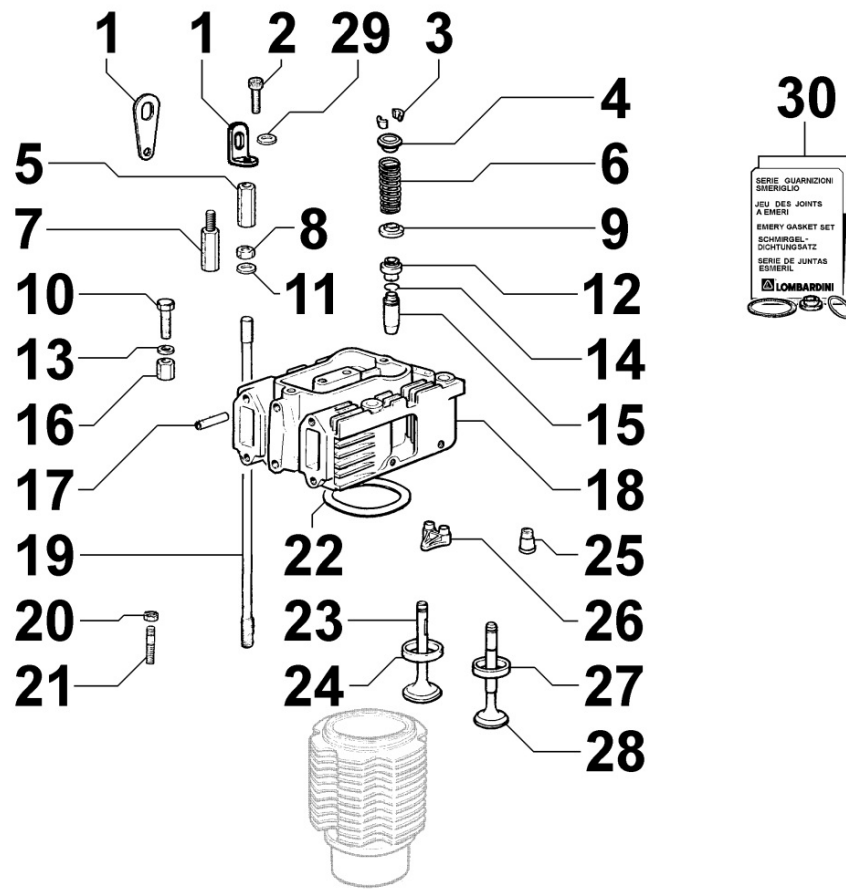

8021260030 - CYLINDER HEAD

Pos	Kit	Included In	Code	Description	Qty	Old Code	Tech. Info
1			ED0085060890-S	BRACKET	2		
2			ED00995R0710-S	SCREW	1		
3		(B)	ED00809R0040-S	LOCK	8		
4		(B)	ED0064001010-S	RETAINER	4		
6		(B)	ED00540R0770-S	SPRING	4		
8			ED00323R0320-S	NUT	5		
9		(B)	ED0064000980-S	RETAINER	4		
11			ED0076252810-S	WASHER	8		
12		(B)	ED0045350150-S	VALVE STEM SEAL	4		
14		(A) (B) (C)	ED00059R0680-S	RING	4		
15	(C)	(A) (B)	ED00464R0770-S	VALVE GUIDE	2	ED00464R0560-S	
16			ED00326R0250-S	NUT	3		
17		(A) (B)	ED0094551330-S	TUBE.X LUBR.FORZ.SU TESTA 12LD	1		
18	(A)		ED0092011820-S	CYLINDER HEAD	2		
19			ED00684R0250-S	STUD BOLT	8		
21		(B)	ED0067800850-S	STUD	2		
22			ED0047307900-S	GASKET	1		
22			ED0047307910-S	GASKET	1		
22			ED0047307950-S	GASKET	1		▲
22			ED0047307960-S	GASKET	1		▲
22			ED0047307970-S	GASKET	1		▲
22			ED0047307980-S	GASKET	1		▲
22			ED0047307990-S	GASKET	1		▲
22			ED0047308000-S	GASKET	1		
22			ED0047308290-S	GASKET	1