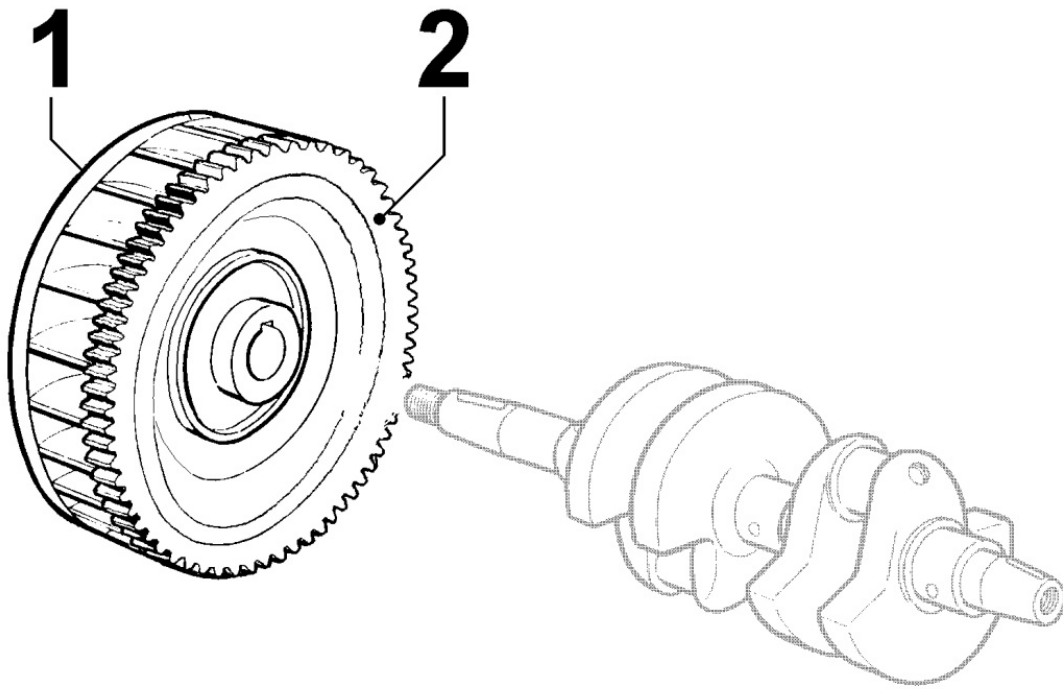

8012260090 - FLYWHEEL

Pos	Kit	Included In	Code	Description	Qty	Old Code	Tech. Info
1	(A)		ED0098816550-S	VOLANO VENTILATORE 12LD477/2	1		
2		(A)	ED00256R0080-S	STARTING G	1