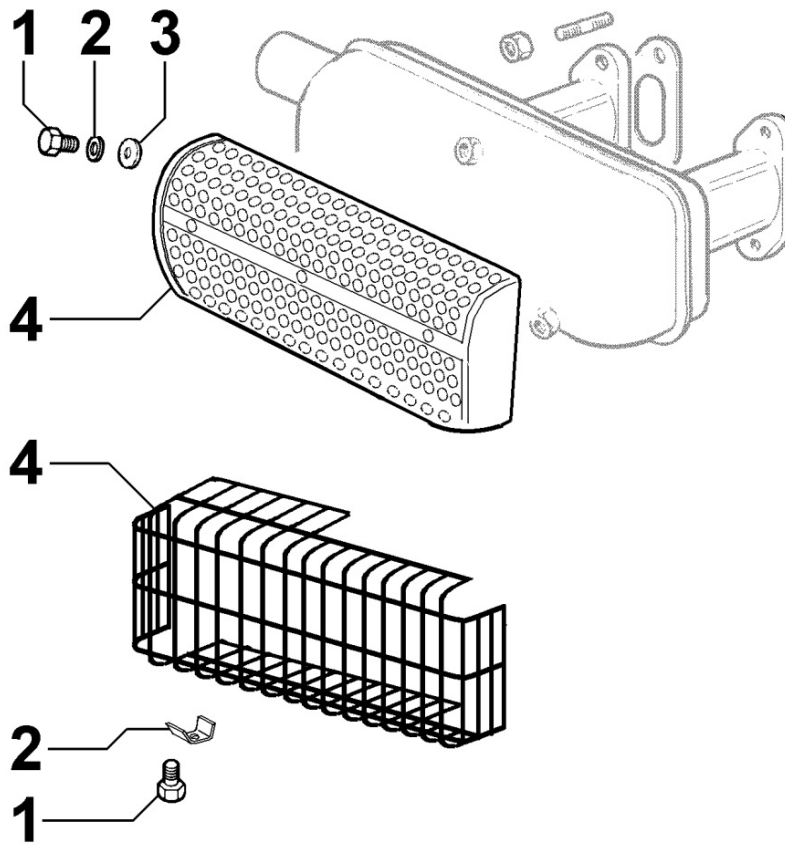

8176260080 - MUFFLER GUARD

Pos	Kit	Included In	Code	Description	Qty	Old Code	Tech. Info
1			ED0017700420-S	BOLT	3		
2			ED0075650070-S	SPRING WASHER D14.2/8.2	3		
3			ED0076250100-S	WASHER D.8X15X1,5	3		
4			ED0069271720-S	MUFFLER GUARD BLACK PAINTED	1