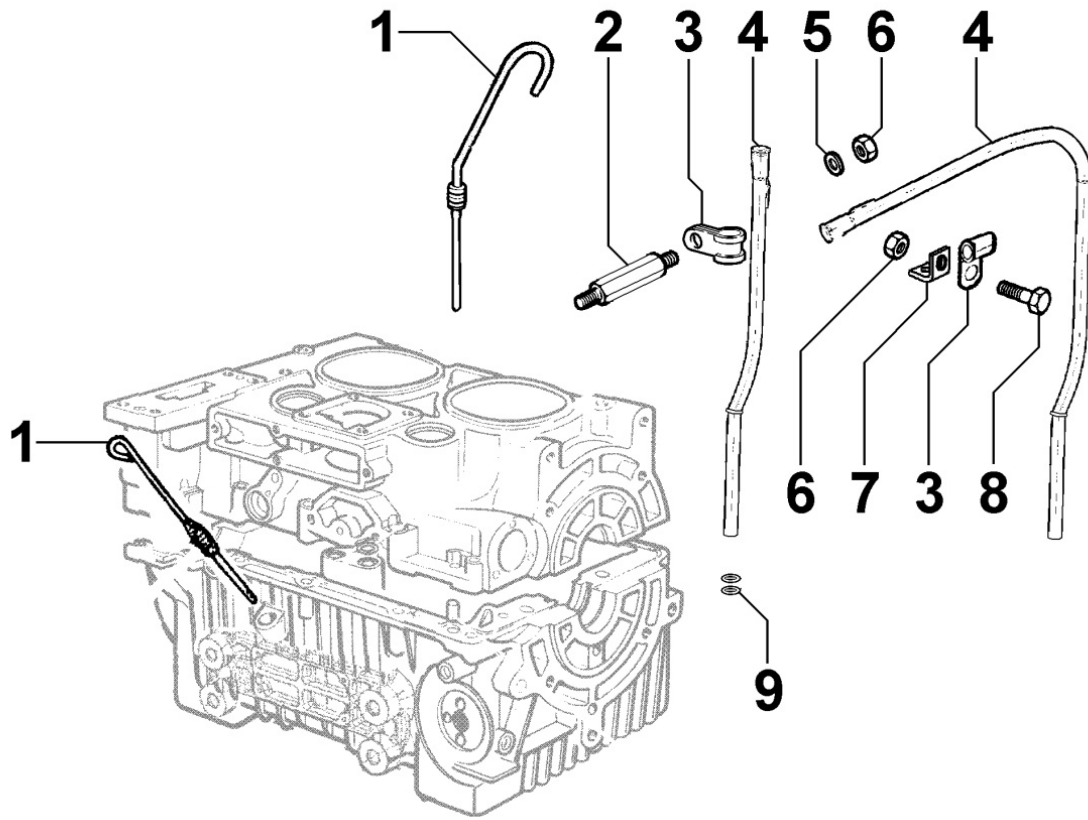

8043260010 - OIL DIPSTICK

Pos	Kit	Included In	Code	Description	Qty	Old Code	Tech. Info
1			ED00076R0530-S	ASTA LIVELLO OLIO RD/2 2'S.	1