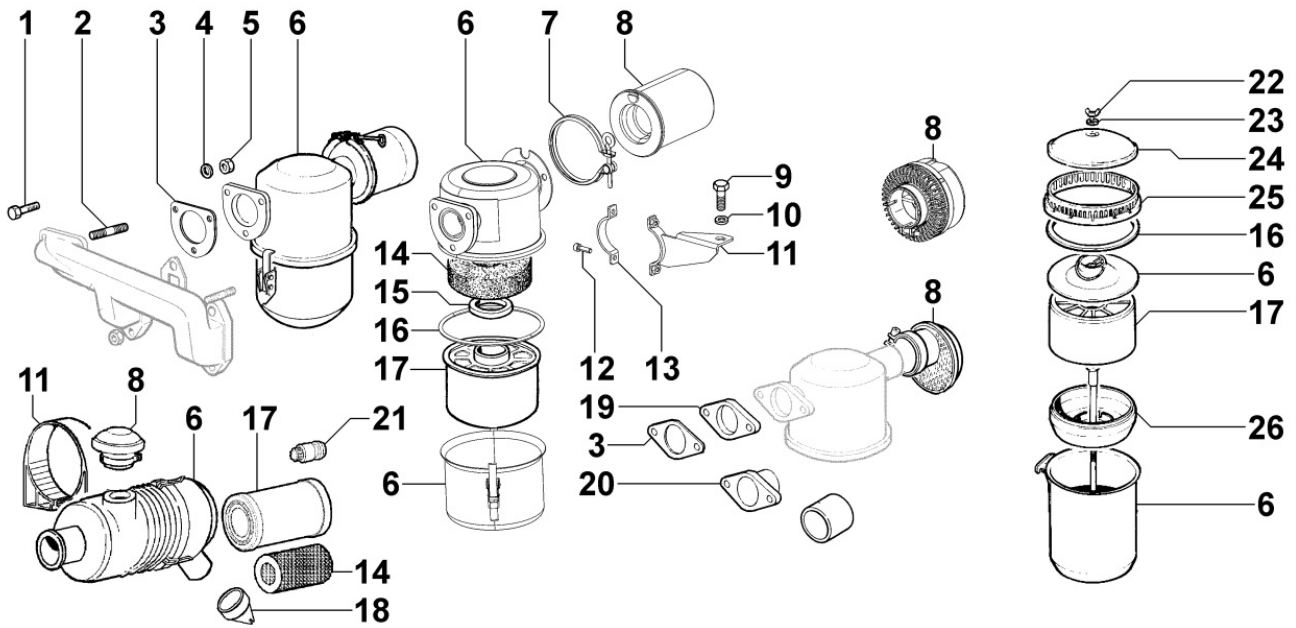

8081260010 - AIR CLEANER

Pos	Kit	Included In	Code	Description	Qty	Old Code	Tech. Info
1			ED0017700890-S	HEX BOLT 8x30-5739-8G+Zn Plating	2		
3			ED0044900990-S	GASKET	1		
5			ED0032401640-S	NUT	2		
6	(A)		ED0037004450-S	AIR CLEANER	1		⚠
8		(A)	ED00151R0480-S	CUP	1		
14		(A)	ED00060R0480-S	RING	1		⚠
15		(A)	ED00449R0340-S	GASKET =<>	1		
16		(A)	ED00579R0410-S	RING	1		
17		(A)	ED00359R0260-S	FILTER EL	1