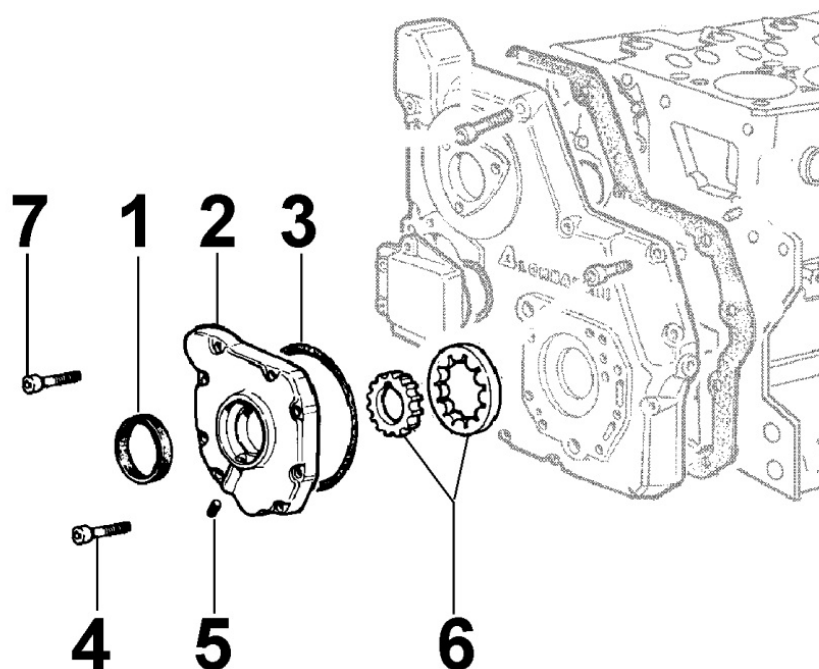

8040300060 - OIL PUMP

8 040 30

Pos	Kit	Included In	Code	Description	Qty	Old Code	Tech. Info
1		(A)	ED0012133480-S	SEAL RING	1		▲
2	(A)		ED0026500570-S	COVER	1		▲
3			ED0044311490-S	GASKET	1		▲
4			ED0097300120-S	SCREW	7		
6			ED0077501630-S	ROTOR	1		
7			ED0097304160-S	SCREW	2