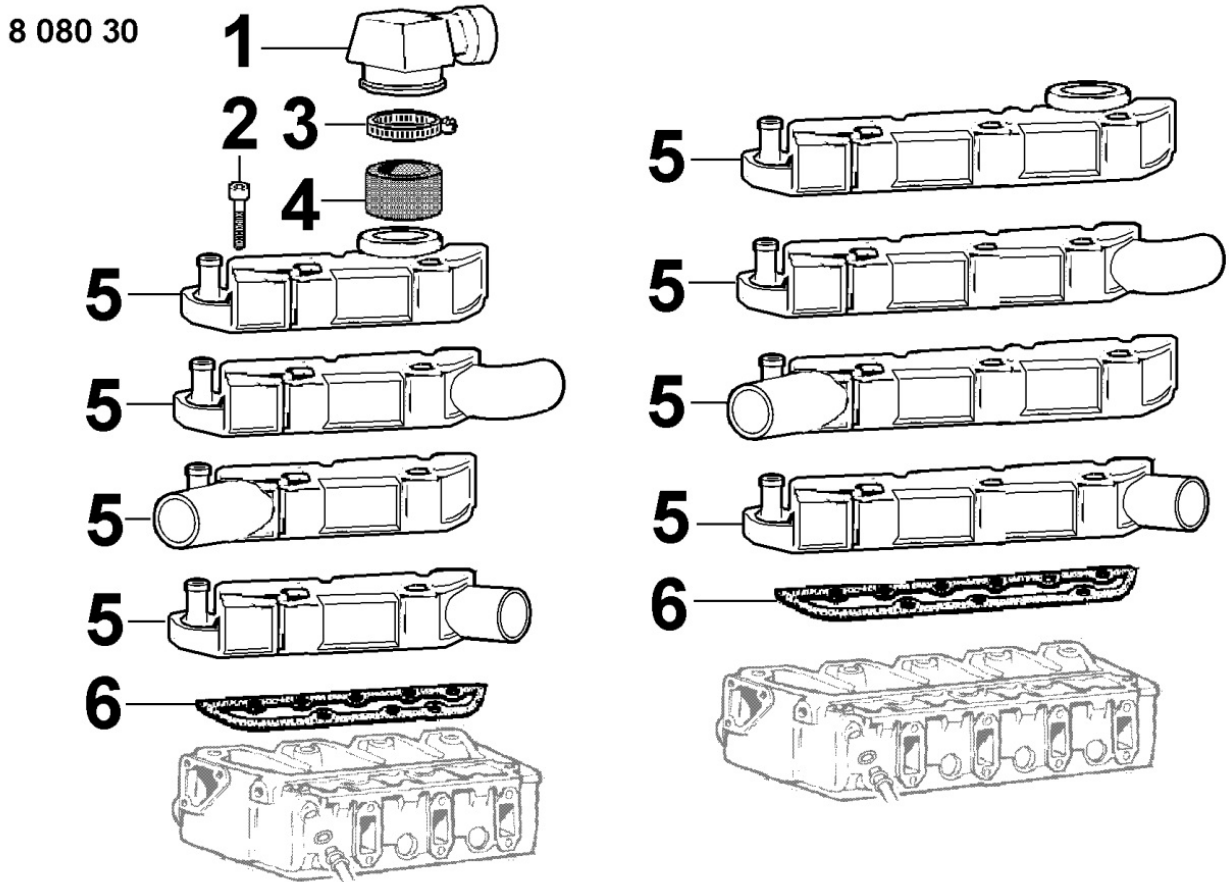

8080300190 - AIR INLET MANIFOLD / AIR FILTER

Pos	Kit	Included In	Code	Description	Qty	Old Code	Tech. Info
2			ED0097300350-S	ALLEN SCREW	5		
5			ED0024863670-S	MANIFOLD	1		
6			ED0044200840-S	GASKET	1