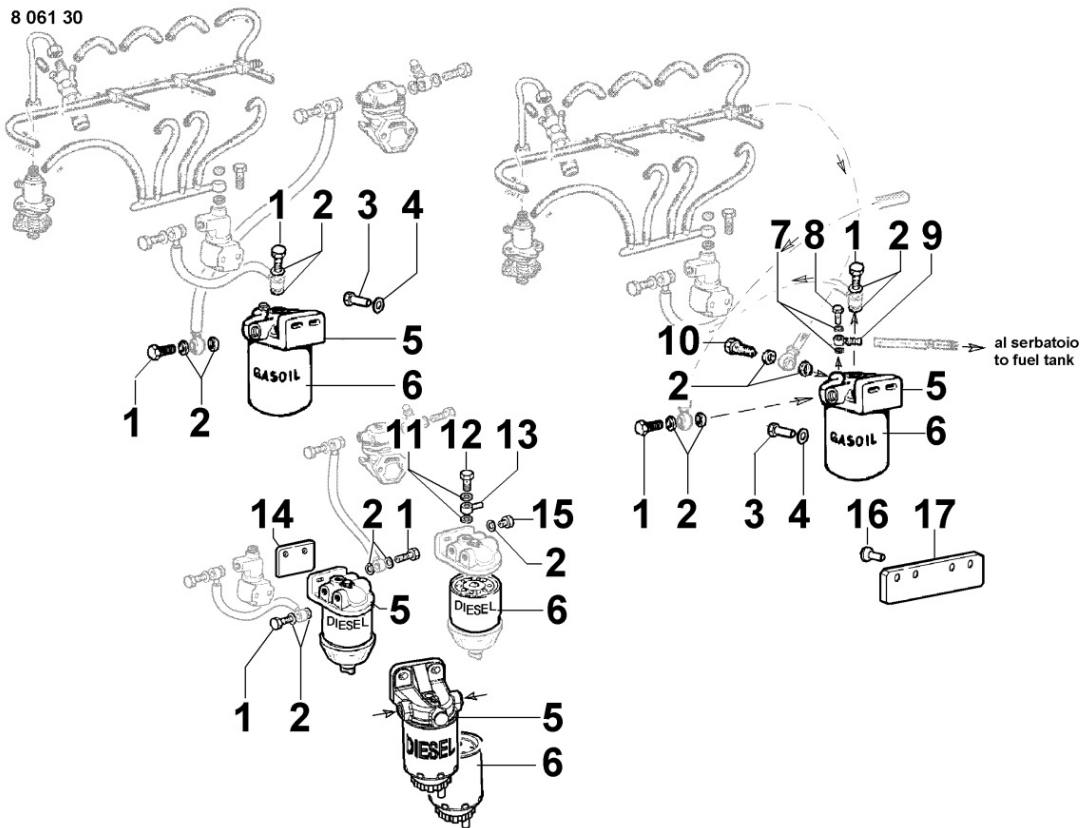

8061300180 - FUEL FILTER

Pos	Kit	Included In	Code	Description	Qty	Old Code	Tech. Info
1			ED0019010320-S	UNION BOLT	2		
2			ED0046700610-S	C.GASKET	6		
3			ED0017800310-S	HEX BOLT M10 X 1.5 X 25 MM	2		
4			ED0076250200-S	WASHER	2		
5	(A)		ED0037301260-S	FUEL FIL.	1		⚠
6		(A)	ED0021750460-S	FUEL FILTER CARTRIDGE	1		
7			ED0046700620-S	GASKET	2		
8			ED0019010330-S	UNION BOLT	1		
9			ED0072702510-S	RACCORDO/UNION	1		
10			ED0096800490-S	VALVE	1