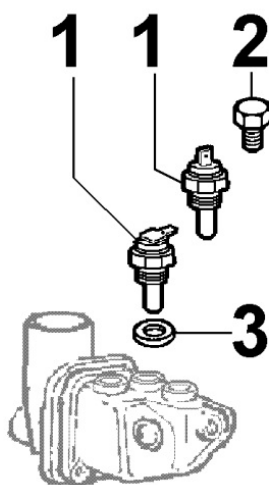

8104300010 - TEMPERATURE SWITCHES

8 104 30

Pos	Kit	Included In	Code	Description	Qty	Old Code	Tech. Info
1			ED0091950940-S	THERMOSTAT	1		
3			ED0046700610-S	C.GASKET	1