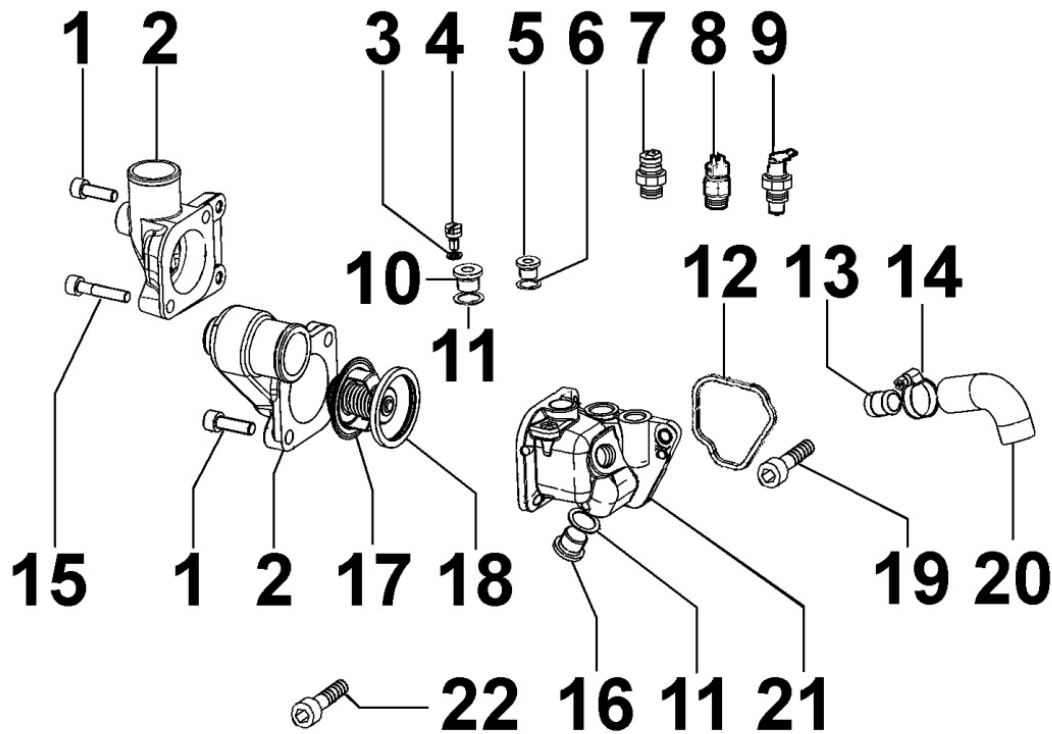

8074300590 - THERMOSTAT UNIT

8 074 30

Pos	Kit	Included In	Code	Description	Qty	Old Code	Tech. Info
1		(A)	ED0097301000-S	SCREW	1		
2		(A)		POS. 21			
3		(A)	ED0046700010-S	GASKET	1		
4		(A)	ED0090800370-S	USE ED0019011710-S SCREW	1		
7			ED0091950770-S	THERMOSTAT	1		
10		(A)	ED0090400310-S	CAP	2		
11		(A)	ED0046700190-S	GASKET	1		
12			ED0012002390-S	O RING	1		
13		(A)	ED0072850240-S	UNION	1		
14			ED0036301470-S	CLAMP	1		
15		(A)	ED0097300310-S	ALLEN SCREW	1		
17		(A)	ED0091950010-S	THERMOSTAT VALVE ASSEMBLY CHD	1		
18		(A)	ED0044201220-S	GASKET FOR THERMOSTATICS VALVE	1		
19			ED0097302670-S	VITE/SCREW SV C10	1		
20		(A)	ED0093050190-S	HOSE	1		
21	(A)		ED0048966780-S	THERMOSTAT	1		
22			ED0097320740-S	CAPSCREW	1