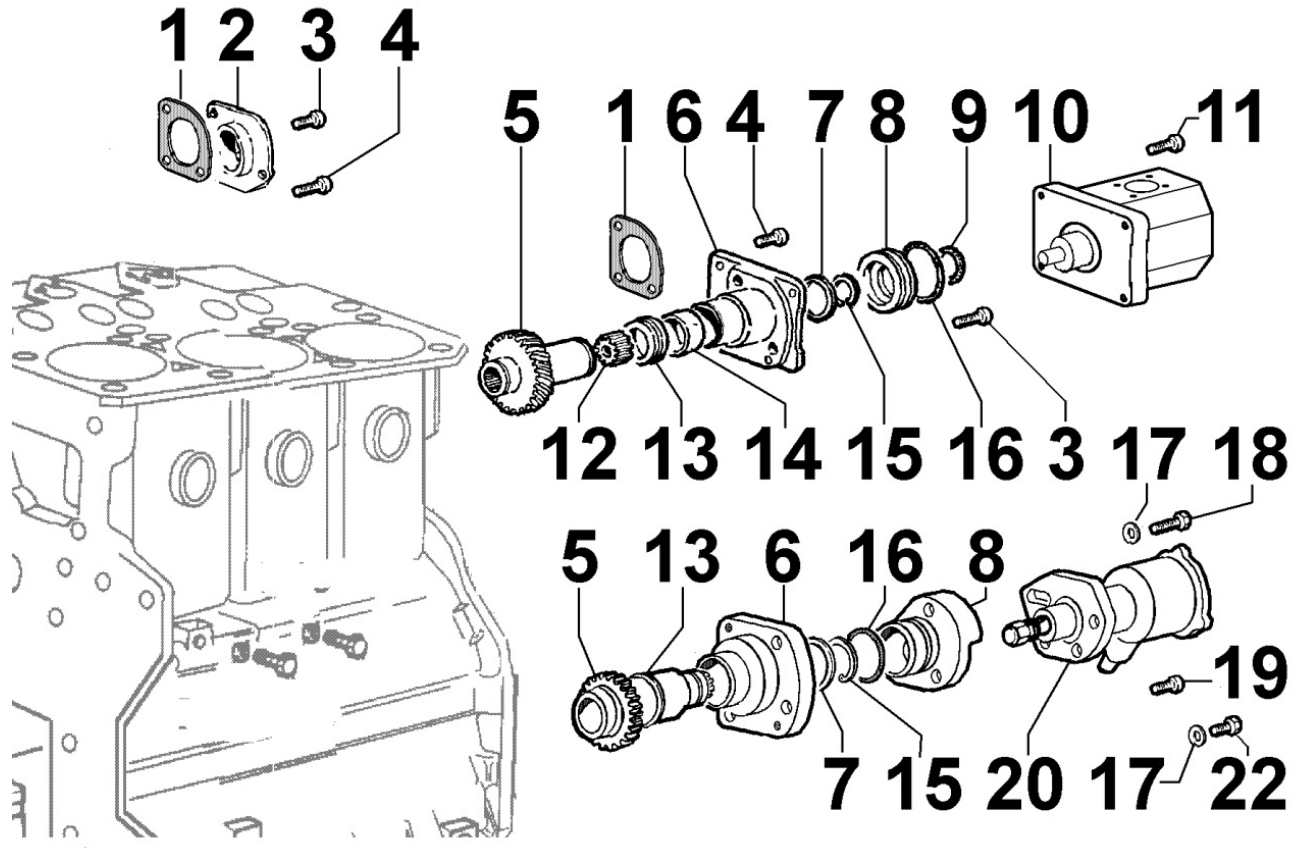

8140300010 - HYDRAULIC PUMP ADAPTER ON 3rd PTO

8 140 30

Pos	Kit	Included In	Code	Description	Qty	Old Code	Tech. Info
1			ED0045801850-S	GASKET	1		
2			ED0026500620-S	COVER	1		
3			ED0097320740-S	CAPSCREW	1		
4			ED0097300240-S	ALLEN SCREW	2