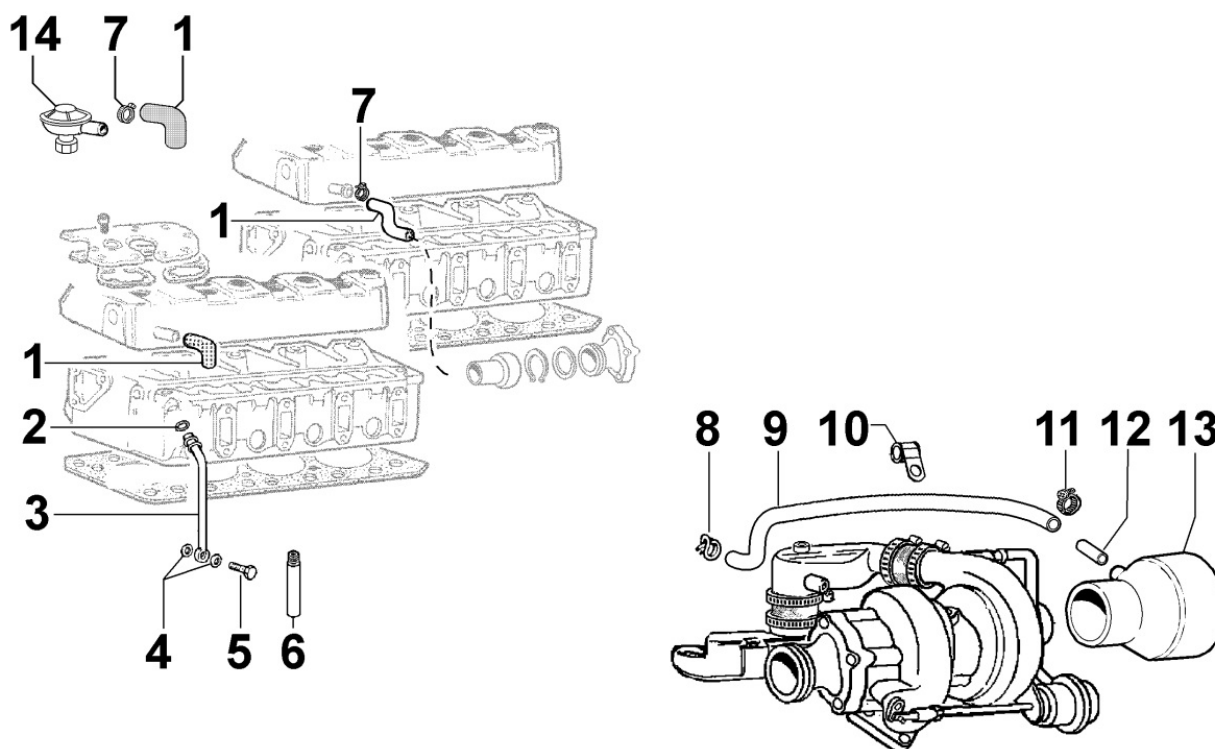

8045300050 - BREATHER SYSTEM

Pos	Kit	Included In	Code	Description	Qty	Old Code	Tech. Info
1			ED0053650990-S	HOSE	1		
2			ED0012002250-S	O RING	1		
3			ED0094852340-S	TUBAZ.OLIO/OIL LINE D A	1		
4			ED0046700610-S	C.GASKET	2		
5			ED0019010320-S	UNION BOLT	1		
6			ED0095800320-S	TUBE	1