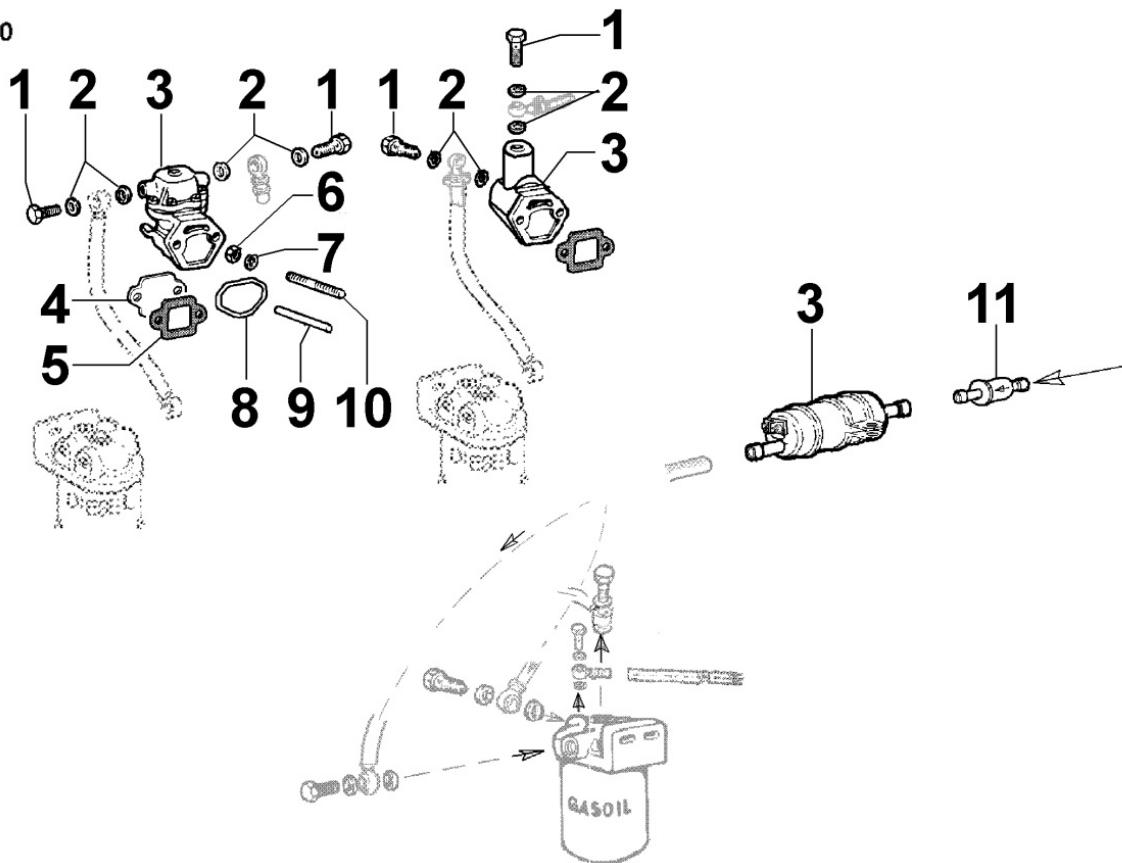

8062300050 - FUEL FEED PUMP

8 062 30

Pos	Kit	Included In	Code	Description	Qty	Old Code	Tech. Info
1			ED0019011930-S	BOLT	2		
2			ED0046700590-S	COPPER GASKET 10,2X14X1,5	4		
3			ED0065850960-S	FEED PUMP	1		
6			ED0032401640-S	HEX.NUT	2		
7			ED0075550290-S	WASHER	2		
8			ED0012000870-S	O RING	1		
9			ED0072001970-S	PUNTALINO/DRIVE ROD D A	1		
10			ED0067800490-S	STUD	2