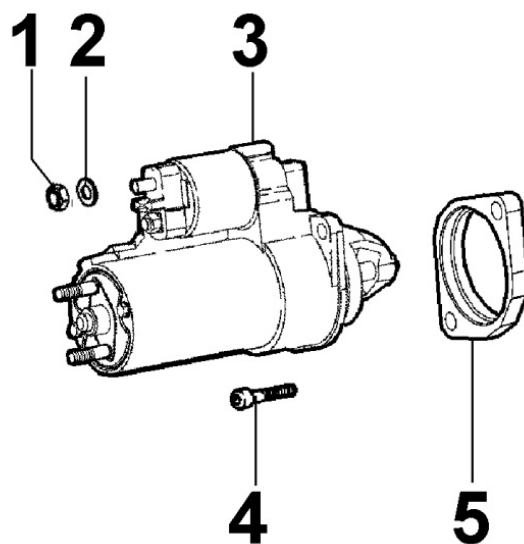

8101300010 - STARTING MOTOR

8 101 30

Pos	Kit	Included In	Code	Description	Qty	Old Code	Tech. Info
1			ED0032400180-S	HEX.NUT	1		
2			ED0075650070-S	SP.WASHER	1		
3			ED0058402810-S	STARTING MOTOR	1	ED0058401910-S	
4			ED0097300450-S	ALLEN SCREW	2