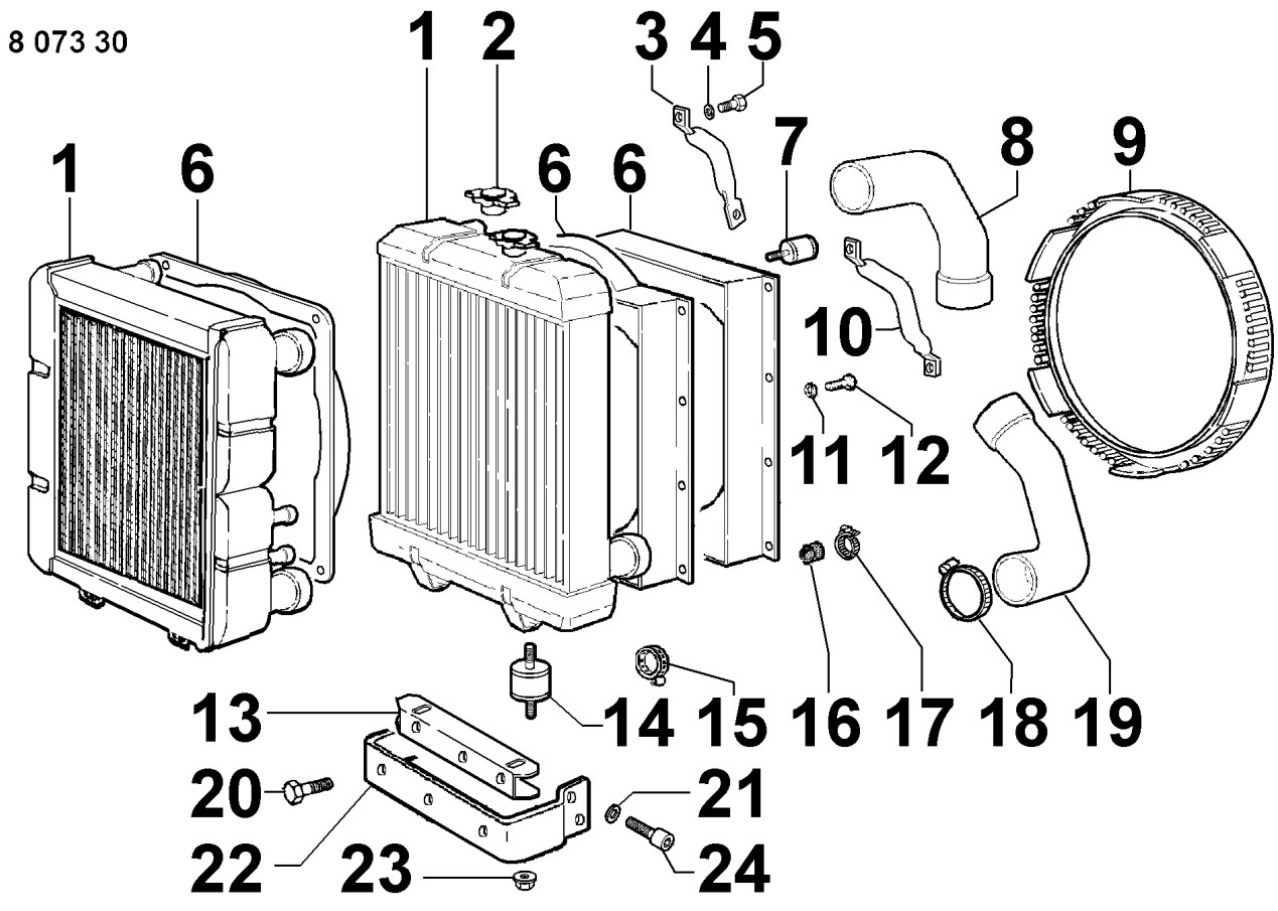

8073301040 - WATER COOLER

Pos	Kit	Included In	Code	Description	Qty	Old Code	Tech. Info
1	(A)		ED0073502910-S	WATER COOLER	1		
2		(A)	ED0090002390-S	PLUG	1		
6			ED0025697560-S	AIR CONVEYOR FOR FAN D.350mm	1		
7			ED0086361540-S	V.ISOLAT.	2		
11			ED0076250700-S	WASHER	4		
12			ED0097300100-S	SCREW	4		
14			ED0086361450-S	V.ISOLAT.	2		
16			ED0090802070-S	CAP	1		
17			ED0036171680-S	CLAMP	1