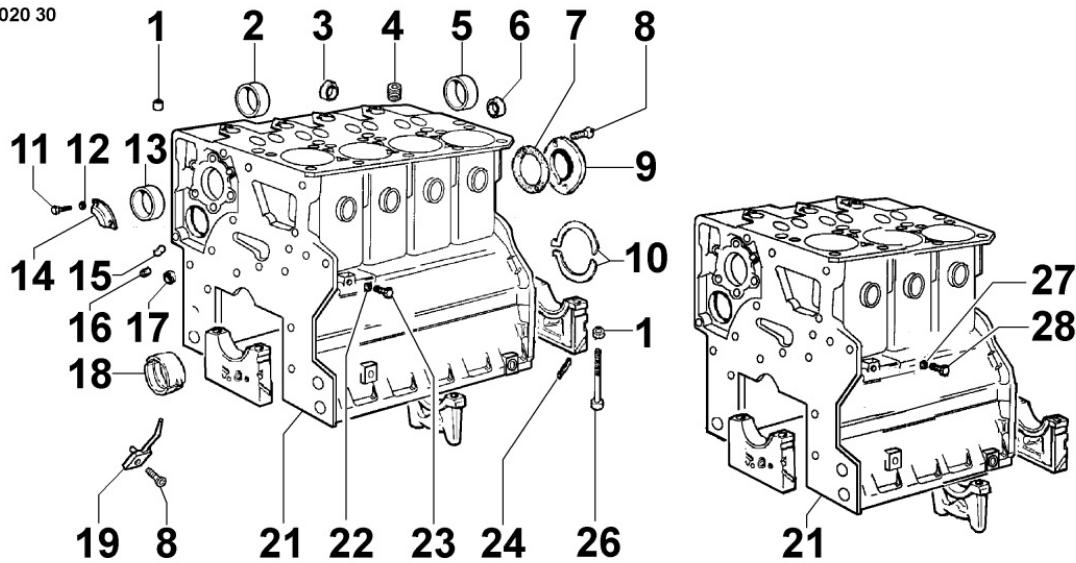

8020300240 - CRANKCASE

8 020 30

29

LDW 1503
LDW 1603
KDW 1603

LOMBARDINI
SERIE COMPLETA ANELLI E GUARNIZIONI
revisione banco e manovellismo
JEU DE BAGUES ET JOINTS
revision carter - embilage
GASKET AND O-RING SET
crankcase and cranking overhaul
für Überholung Kurbelgehäuse und Kerbtrieb
SERIE DE JUNTAS Y DE AROS
revision bancada y grupo alternativo

30

LDW 2004
LDW 2204
KDW 2204

LOMBARDINI
SERIE COMPLETA ANELLI E GUARNIZIONI
revisione banco e manovellismo
JEU DE BAGUES ET JOINTS
revision carter - embilage
GASKET AND O-RING SET
crankcase and cranking overhaul
für Überholung Kurbelgehäuse und Kerbtrieb
SERIE DE JUNTAS Y DE AROS
revision bancada y grupo alternativo

31

LDW 2004T
LDW 2204T
KDW 2204T

LOMBARDINI
SERIE COMPLETA ANELLI E GUARNIZIONI
revisione banco e manovellismo
JEU DE BAGUES ET JOINTS
revision carter - embilage
GASKET AND O-RING SET
crankcase and cranking overhaul
für Überholung Kurbelgehäuse und Kerbtrieb
SERIE DE JUNTAS Y DE AROS
revision bancada y grupo alternativo

Pos	Kit	Included In	Code	Description	Qty	Old Code	Tech. Info
1		(A)	ED0019701410-S	SLEEVE	10/12		
2		(A)	ED0015801480-S	BUSHING	1		
3		(A)	ED0089900220-S	CAP	5		
4			ED0097651800-S	VITE/SCREW D A	1		▲
6		(A)	ED0089900540-S	PLUG	1		▲
7			ED0044312070-S	GASKET FOR CLOSING CAMSHAFT	1		
8			ED0098000610-S	CAPSCREW	2		
9			ED0026150470-S	COP.FORI/HOLE COVER D	1		
10			ED0012571670-S	THRUST BEARING	4/5		▲
10			ED0012571680-S	THRUST BEARING +.1	2		▲
10			ED0012571690-S	ANELLO/THRUST B. +0,2 SV CR	2		▲
10			ED0012571670-S	THRUST BEARING	2	ED0080480170-S	▲
11			ED0017700020-S	BOLT	2		
12			ED0075650070-S	SP.WASHER	2		
13		(A)	ED0015801470-S	BUSHING	1		
14			ED0062751200-S	PIASTRA/PLATE D	1		
15		(A)	ED0097651110-S	A.GRUBSCREW	1		
16		(A)	ED0089650970-S	CAP M14x1,5	1		
17		(A)	ED0090801400-S	TAPPO/CAP SV C10	1		
18			ED0016112050-S	BEAR.STAND.	4/5		▲
18			ED0016112060-S	BEAR.-0.25	4/5		▲
18			ED0016112070-S	BEAR.-0.50	4/5		▲
21	(A)		ED0015108750-S	CRANKCASE	1		▲
22			ED0046700610-S	C.GASKET	1		
23			ED0090400120-S	PLUG	1		
24		(A)	ED0044000540-S	GASKET	4		
26		(A)	ED0018621500-S	BOLT	8		▲