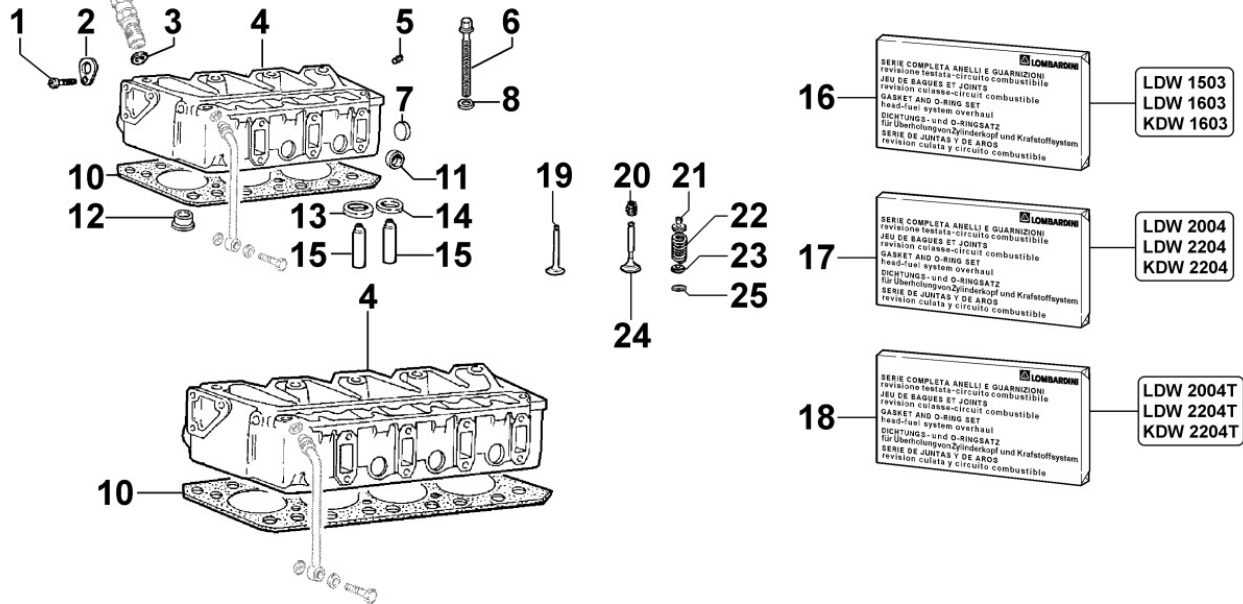

8021300270 - CYLINDER HEAD

8 021 30

Pos	Kit	Included In	Code	Description	Qty	Old Code	Tech. Info
1			ED0097300240-S	ALLEN SCREW	2		
2			ED0085459390-S	BRACE	2		
3			ED0059890060-S	SPARK ARR.	3		
4	(B)		ED0092011270-S	CYLINDER HEAD	1	ED0092007840-S	▲
5			ED0097650010-S	SCREW	1		
6			ED0018620910-S	BOLT	8		▲
7		(A) (B)	ED0089900220-S	CAP	1		
8			ED0076260400-S	WASHER	8		
10			ED0047306200-S	GASKET	1		▲
10			ED0047306210-S	GASKET	1		▲
10			ED0047306220-S	GASKET	1		▲
11		(A) (B)	ED0090800830-S	CAP	4		
12		(A) (B)	ED0090808920-S	TAPPO/CAP	3		
13		(A) (B)	ED0080001260-S	VALVE SEAT	3		
14		(A) (B)	ED0080001270-S	VALVE SEAT	3		
15		(A) (B)	ED0048452510-S	GUIDE	6		▲
16			ED0082051140-S	GASKET SET	1		▲
17			ED0082051170-S	GASKET SET	1		▲
18			ED0082051200-S	SET	1		▲
19			803630...0				
20			803630...0				
21			803630...0				
22			803630...0				
23			803630...0				
24			803630...0				
25			803630...0