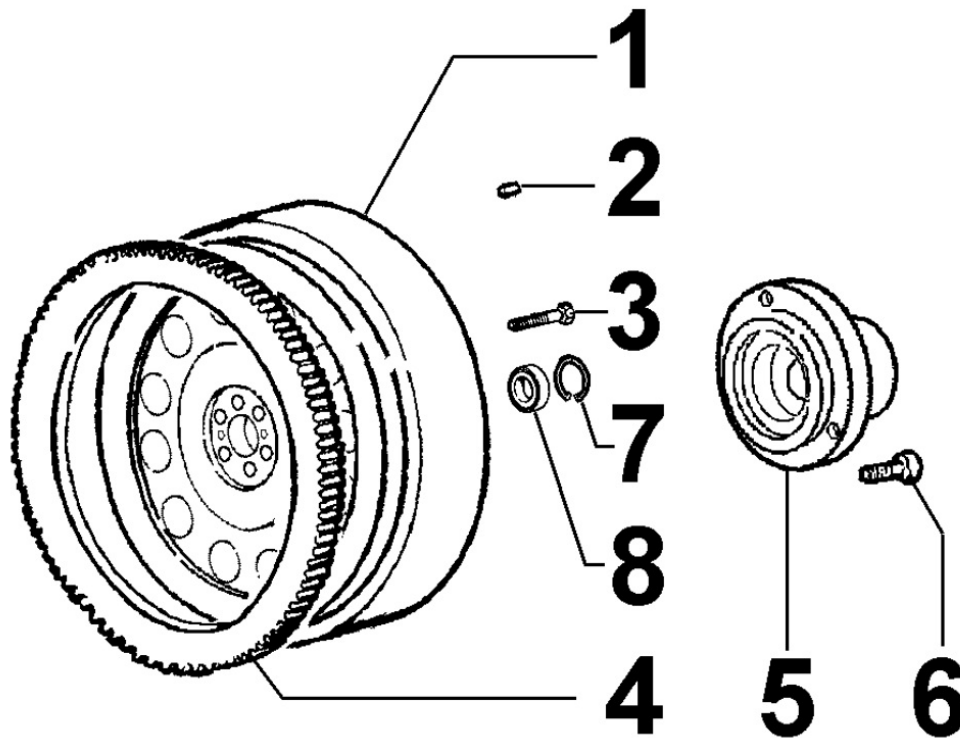

8012300090 - FLYWHEEL

8 012 30

Pos	Kit	Included In	Code	Description	Qty	Old Code	Tech. Info
1	(A)		ED0098809620-S	FLYWHEEL FOR CLUTCH 7"1/2 REDUCED SIZE	1		
3			ED0018620890-S	BOLT	6		
4		(A)	ED0028160650-S	RING GEAR	1		⚠