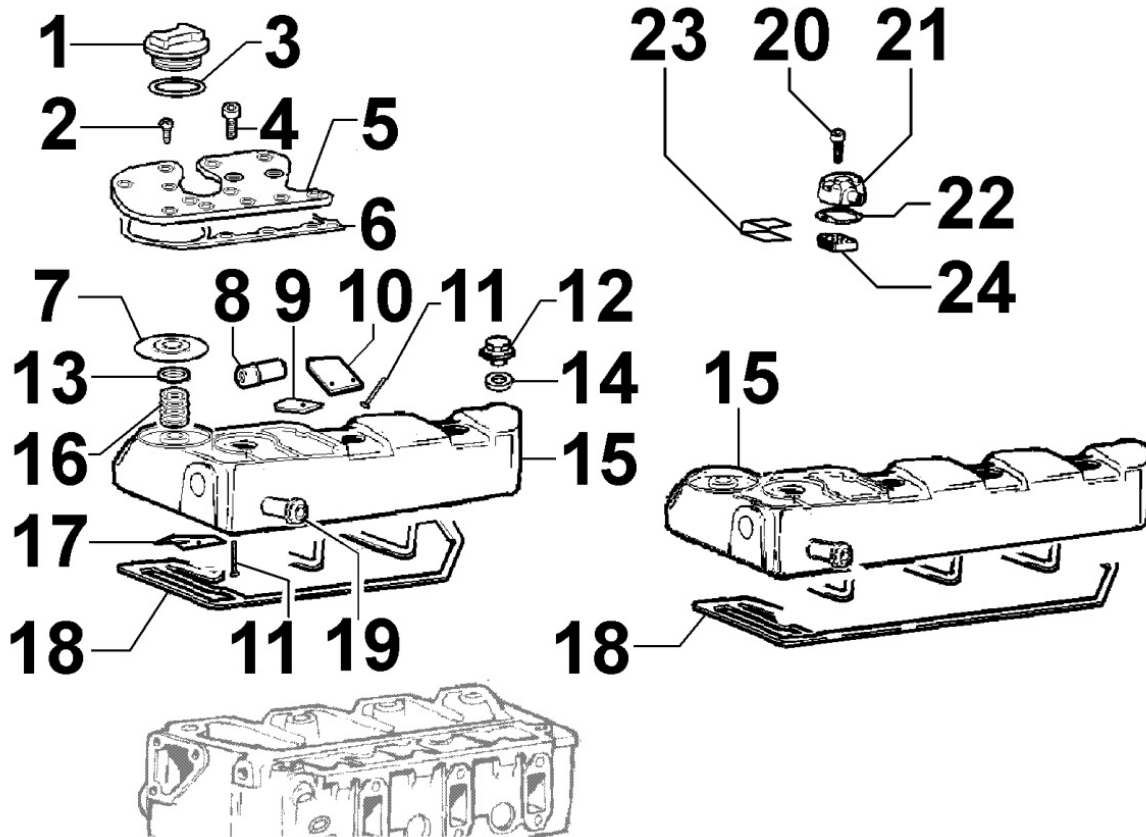

8022300130 - HEAD COVER

8 022 30

Pos	Kit	Included In	Code	Description	Qty	Old Code	Tech. Info
1			ED0090320790-S	FILLERPL.	1		
2			ED0098201950-S	SCREW SELF-THREADING 3,9x13 -6954 PhB+Zn	12		
3			ED0012000150-S	O RING	1		
4			ED0097303190-S	SCREW	2		
5			ED0027503740-S	COPERCHIO/COVER	1		
6			ED0044301000-S	GASKET	1		
7			ED0096930070-S	SAFETY VALVE 15LD315	1		
8			ED0095991750-S	TUBO/TUBE N 10	1		
9			ED0051680620-S	LAMIERINO/RETAINER N 10	1		
10			ED0033600310-S	DIAFRAMMA/DIAPHRAGM N 10	1		
11			ED0074810770-S	RIVETTO/RIVET N 10	4		
12			ED0033002180-S	NUT	3		▲
13			ED0076252700-S	NYLON WASHER 15LD315	1		
14			ED0044000500-S	GASKET	3		▲
15			ED0021253330-S	CAPPELLO/COVER D A	1		
16			ED0056552430-S	SPRING FOR SAFETY PRESSURE VALVE	1		
17			ED0051680610-S	LAMIERINO/RETAINER N 10	1		
18			ED0044000690-S	GASKET	1		▲
19			ED0095991720-S	TUBO/TUBE N	1