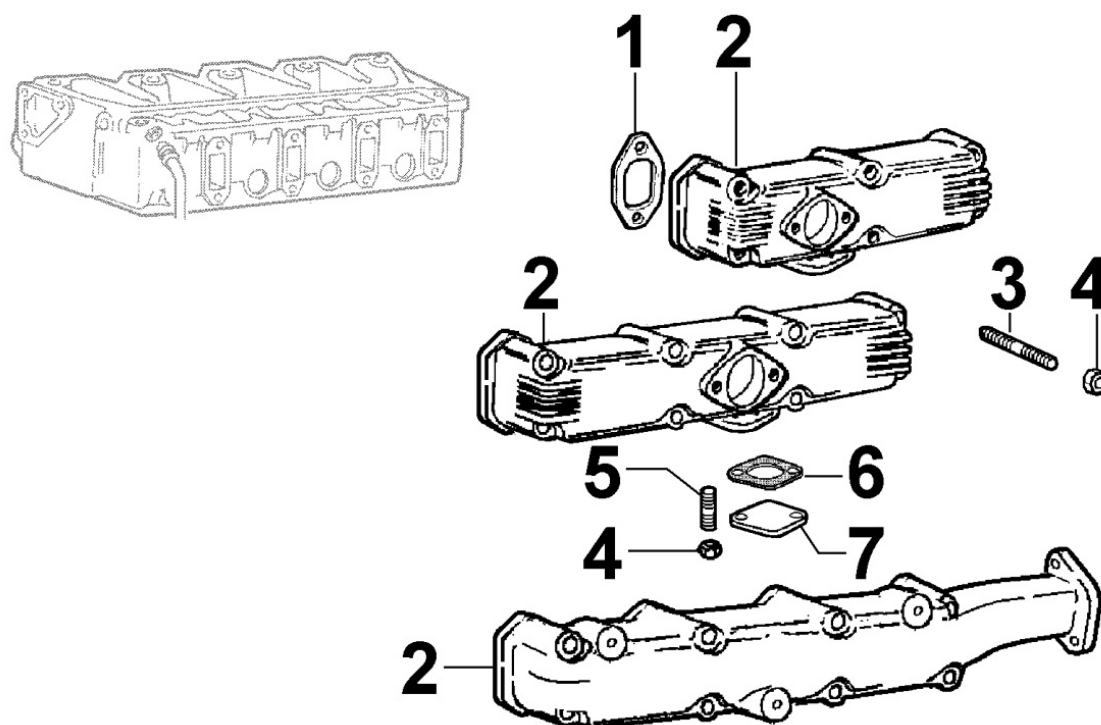

8085300030 - EXHAUST GAS MANIFOLD

8 085 30

Pos	Kit	Included In	Code	Description	Qty	Old Code	Tech. Info
1			ED0044200710-S	GASKET	3		
2			ED0024862360-S	MANIFOLD	1		
3			ED0067800280-S	STUD	6		
4			ED0032401630-S	HEX.NUT M8	6