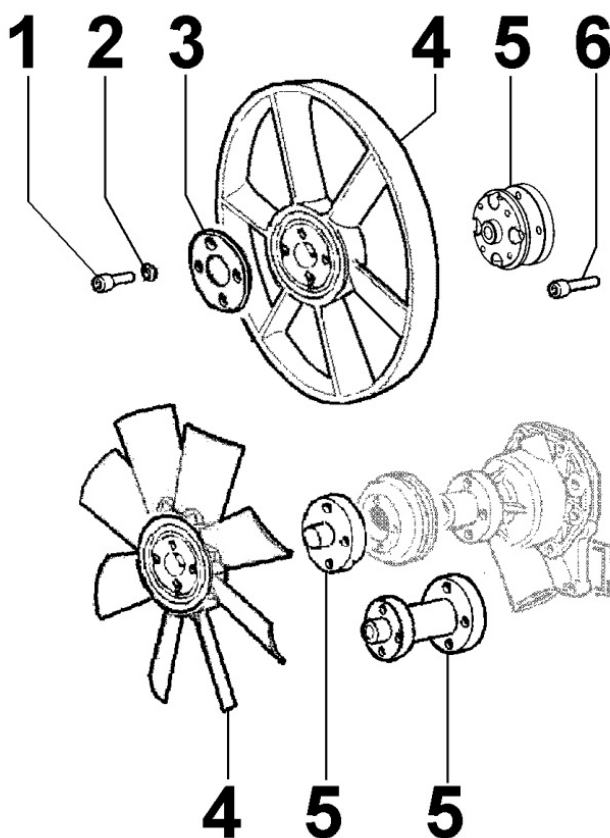

8071300030 - COOLING FAN

8 071 30

Pos	Kit	Included In	Code	Description	Qty	Old Code	Tech. Info
1			ED0097300150-S	SCREW	4		
2			ED0076250620-S	WASHER	4		
3			ED0062751470-S	PLATE	1		
4			ED0097183240-S	BLOWER FAN D.350	1