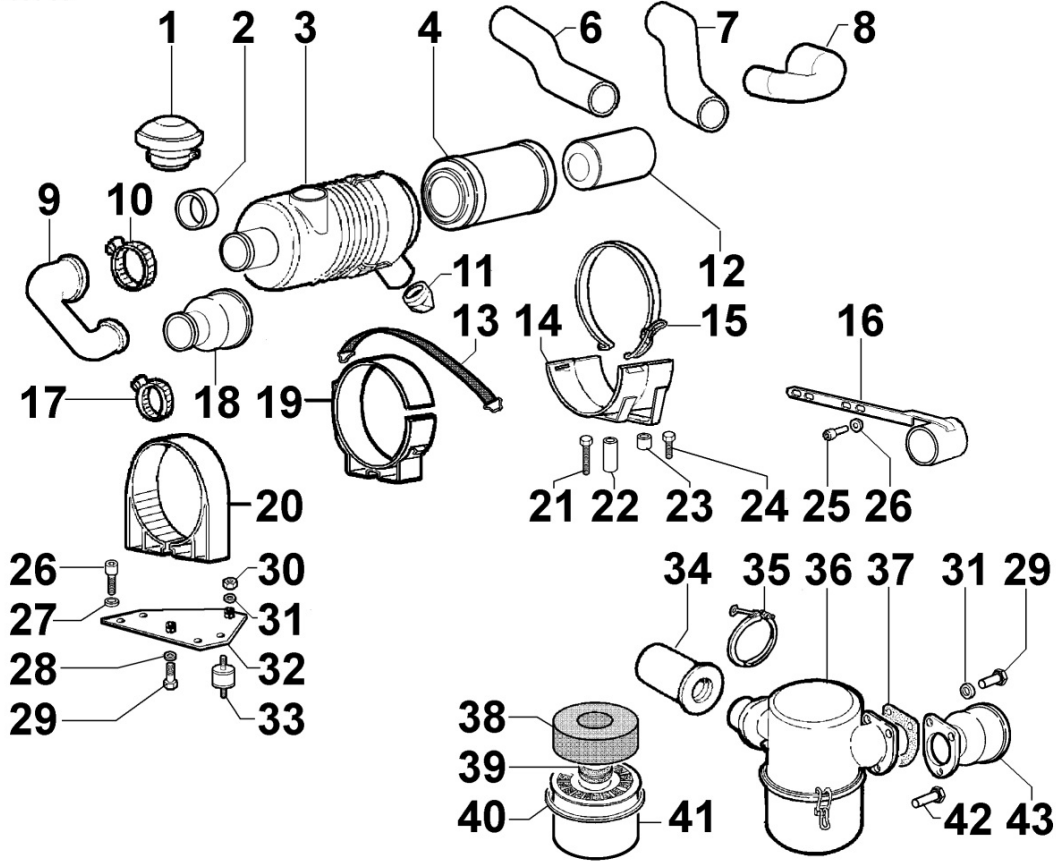

8081300460 - AIR CLEANER

8 081 30

Pos	Kit	Included In	Code	Description	Qty	Old Code	Tech. Info
1			ED0021360530-S	CAP	1		
3	(A)		ED0037004560-S	AIR CLEANER DONALDSON 5" 7610	1		
4		(A)	ED0021751240-S	AIR CLEANER FILTER 5"	1		
8			ED0053651400-S	MANICOTTO/HOSE D	1		
11		(A)	ED0064910310-S	PIPE ELBOW	1		
17			ED0036300700-S	FASCETTA/CLAMP D	1		
17			ED0036300220-S	HOSE CLAMP SX12CW1 50x70 D I	1		
20			ED0085455660-S	CLAMP	1		
26			ED0097320740-S	CAPSCREW	4		
28			ED0076250100-S	WASHER	2		
29			ED0017700060-S	BOLT	2		
32			ED0085456540-S	STAFFA/BRACE D C	1