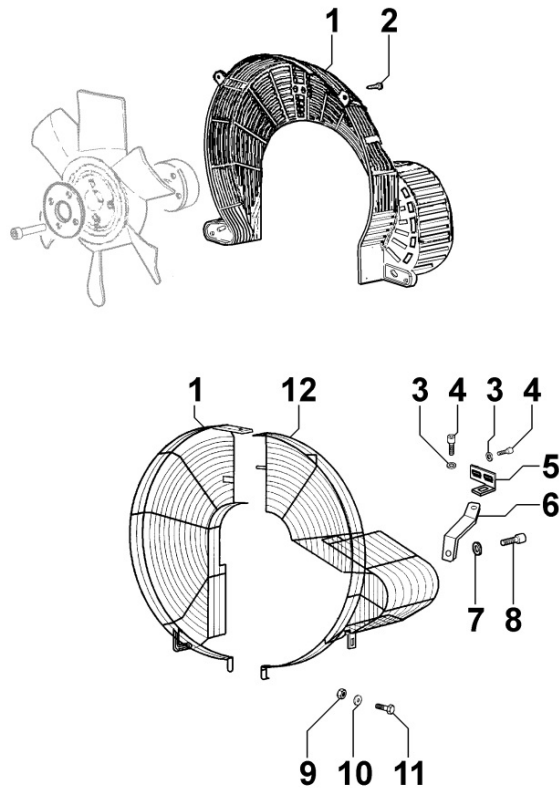

8172300080 - FAN GUARD

Pos	Kit	Included In	Code	Description	Qty	Old Code	Tech. Info
1			ED0069275610-S	GUARD	1		
2			ED0098202230-S	TAPPING SCREW FOR PLASTIC MATERIALS	4