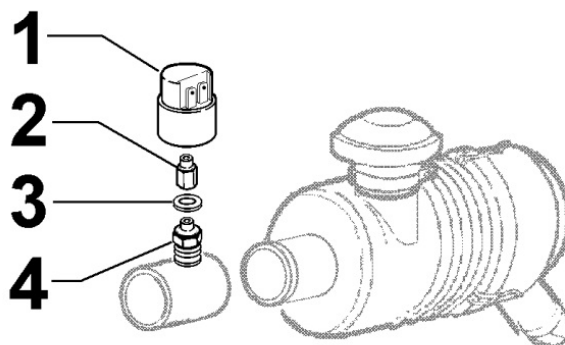

8084300010 - DUST INDICATOR

8 084 30

Pos	Kit	Included In	Code	Description	Qty	Old Code	Tech. Info
1			ED0097001000-S	WARNING	1