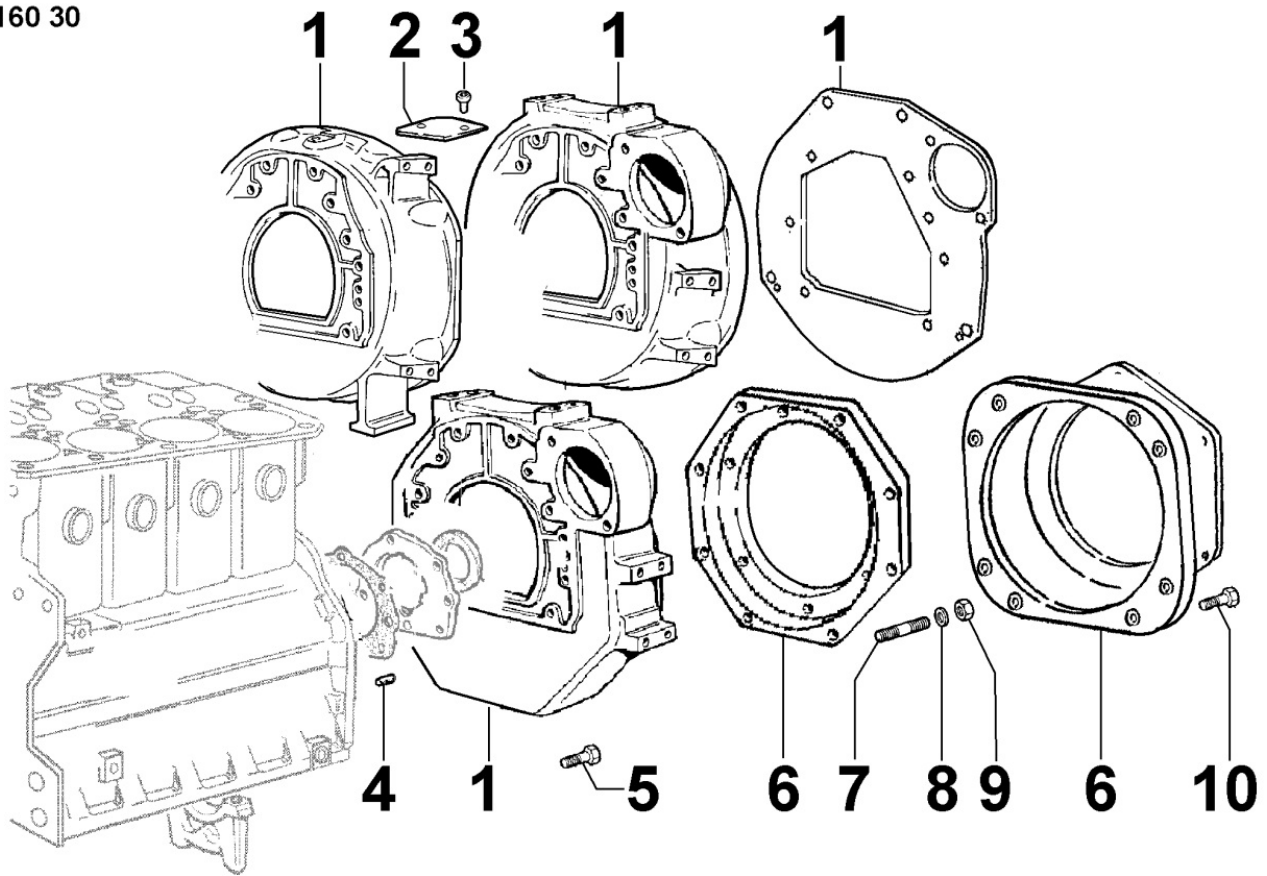

8160300100 - ENGINE BELL / BACKPLATE

8 160 30

Pos	Kit	Included In	Code	Description	Qty	Old Code	Tech. Info
1			ED0020323490-S	BELL FOR FLANGE SAE 4	1		
4			ED0084001080-S	PARAL.PIN	2		
5			ED0017800310-S	HEX BOLT M10 X 1.5 X 25 MM	12