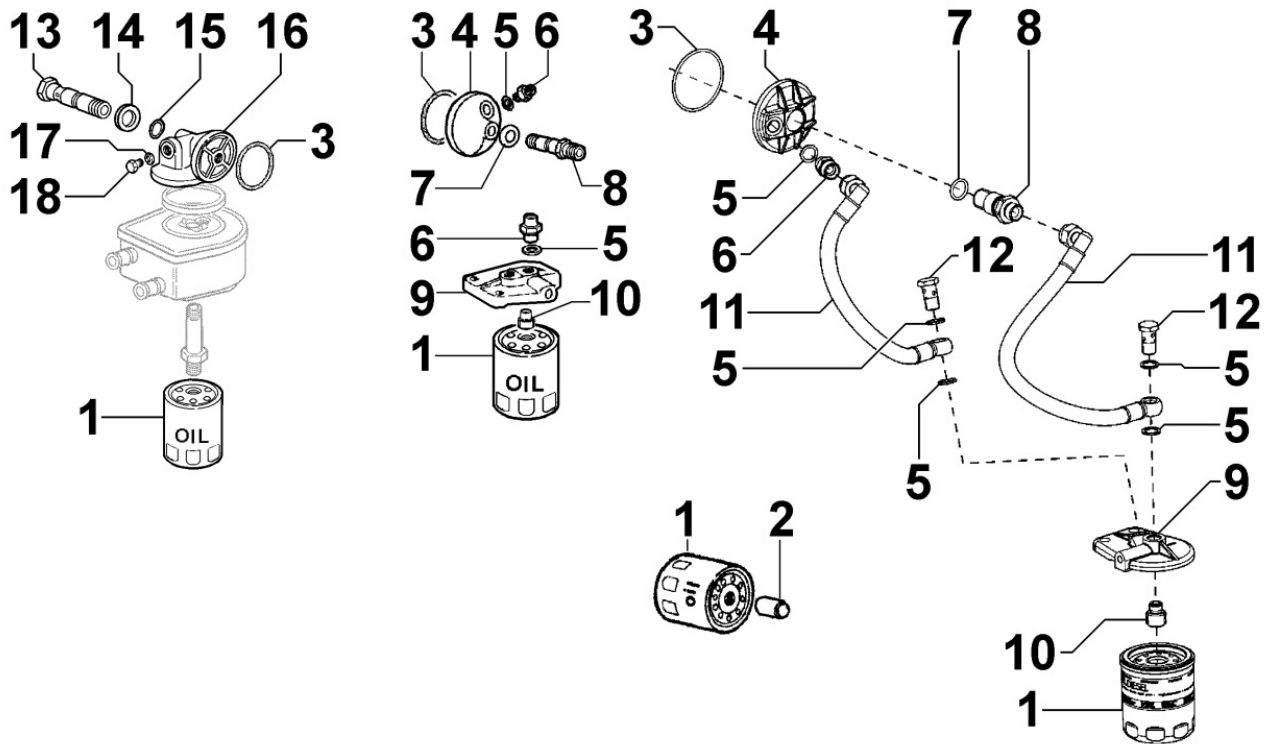

8042300030 - OIL FILTER

Pos	Kit	Included In	Code	Description	Qty	Old Code	Tech. Info
1			ED0021751040-S	OIL FILTER CARTRIDGE	1		
2			ED0072650210-S	UNION	1