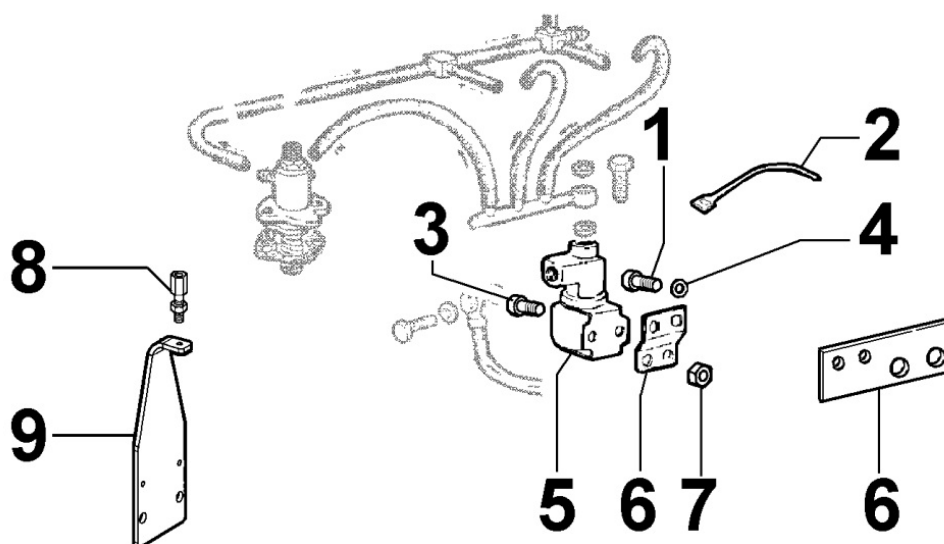

8052300040 - ELECTROVALVE

8 052 30

Pos	Kit	Included In	Code	Description	Qty	Old Code	Tech. Info
1			ED0017600030-S	BOLT	2		
2			ED0024710060-S	COLLAR	1		
3			ED0097300080-S	SCREW	2		
4			ED0076250620-S	WASHER	2		
5			ED0035871420-S	EL. VALVE	1		
6			ED0089003270-S	SUPPORT	1		
7			ED0032030500-S	NUT	2