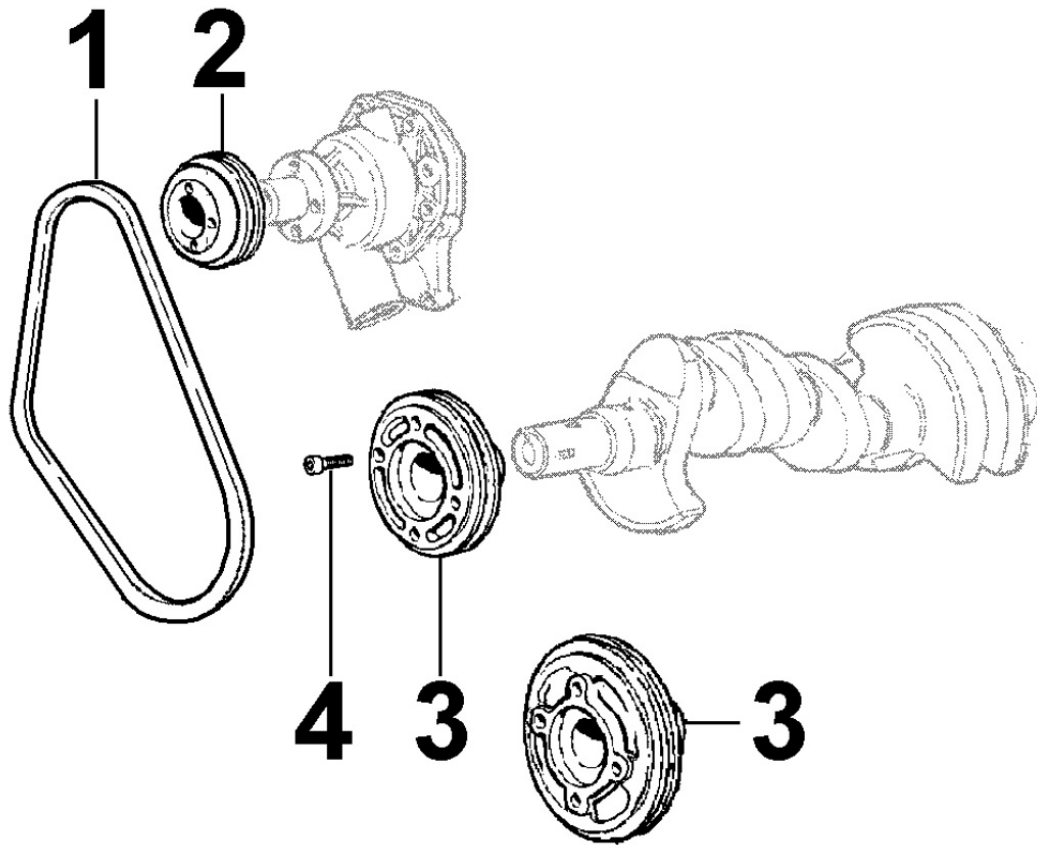

8014300120 - PULLEYS / BELT

8 014 30

Pos	Kit	Included In	Code	Description	Qty	Old Code	Tech. Info
1			ED0024001170-S	VEEBELT	1		▲
2			ED0069753100-S	PULLEY	1		▲
3			ED0069753200-S	PULLEY	1