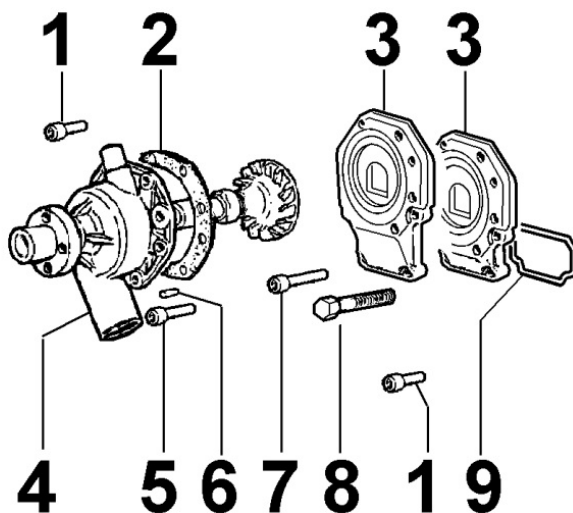

8077300160 - WATER PUMP

8 077 30 015 0 Pompa acqua
Water pump

Pos	Kit	Included In	Code	Description	Qty	Old Code	Tech. Info
1			ED0097301000-S	SCREW	3		
2		(A)	ED0045801780-S	GASKET	1		
3		(A)		pos. 4			
4			ED0065844450-S	WATER PUMP	1		
6		(A)	ED0084000480-S	PARAL.PIN	1		
8			ED0097320370-S	CAPSCREW	1		
9			ED0012001160-S	O RING	1