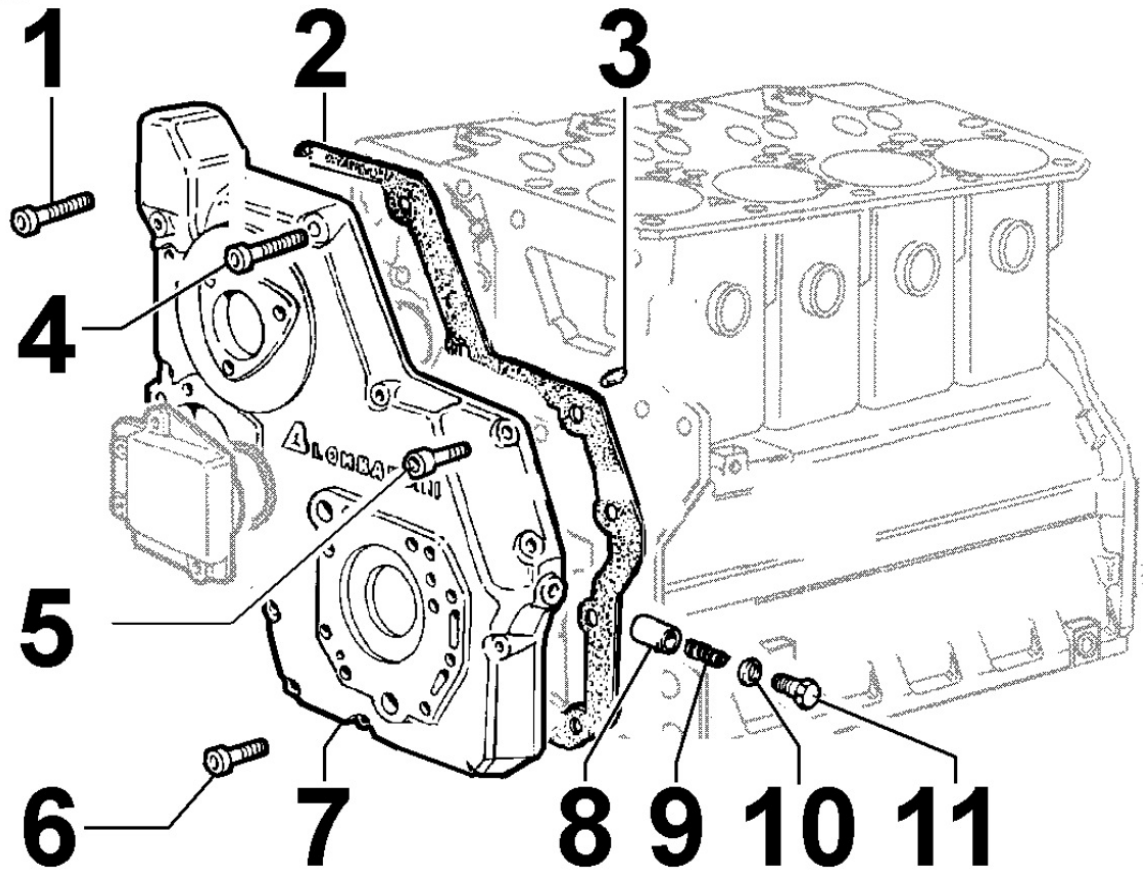

8027300010 - TIMING SYSTEM CLOSURE PLATE

8 027 30

Pos	Kit	Included In	Code	Description	Qty	Old Code	Tech. Info
2			ED0046012050-S	GASKET FOR DISTRIBUTION SIDE SUPPORT	1		
3			ED0084600550-S	PIN	2		
4			ED0097320750-S	SCREW	2		
5			ED0097301000-S	SCREW	2		
6			ED0097300310-S	ALLEN SCREW	8		
7	(A)		ED0066580150-S	PORTINA/COVER N =<>	1		
8		(A)	ED0064950520-S	PLUNGER	1		
9		(A)	ED0056250100-S	SPRING	1		
10		(A)	ED0046700190-S	GASKET	1		
11		(A)	ED0090150060-S	CAP	1