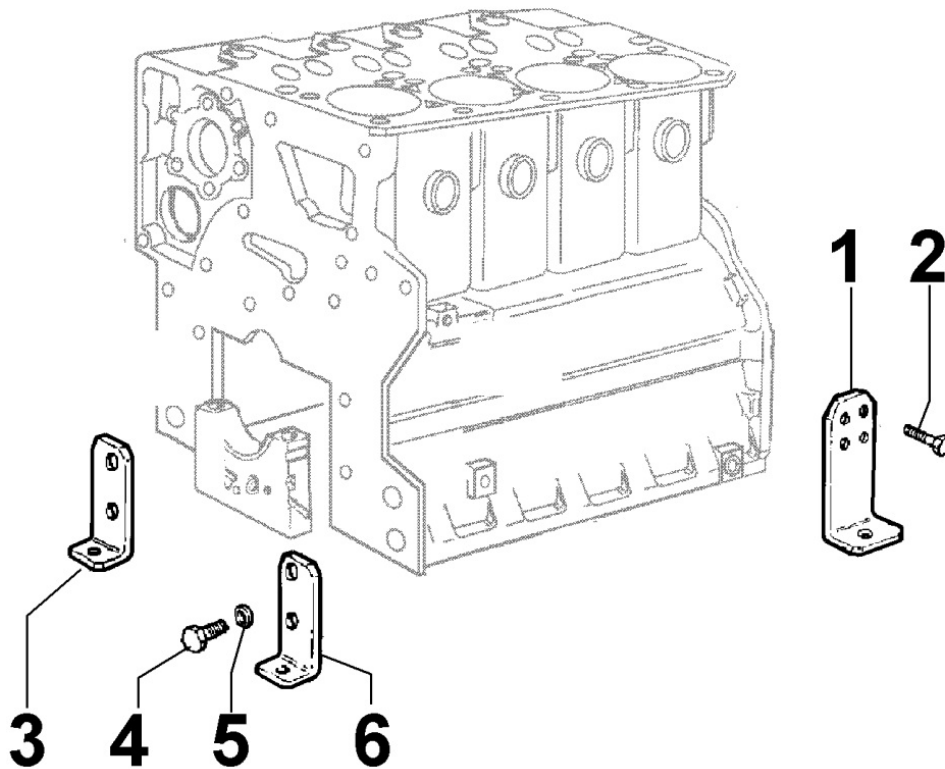

8025300130 - ENGINE MOUNTS

8 025 30

Pos	Kit	Included In	Code	Description	Qty	Old Code	Tech. Info
1			ED0064292180-S	ENGINE MOUNT	2		
2			ED0017900370-S	BULLONE/BOLT 'N 10	8		
3			ED0064293060-S	ENGINE MOUNT	1		⚠
4			ED0018050090-S	BULLONE/BOLT 'S 10	4		
5			ED0075650150-S	ROND.ELAST./SP.WASHER'N 10	4		
6			ED0064293030-S	ENGINE MOUNT	1		⚠