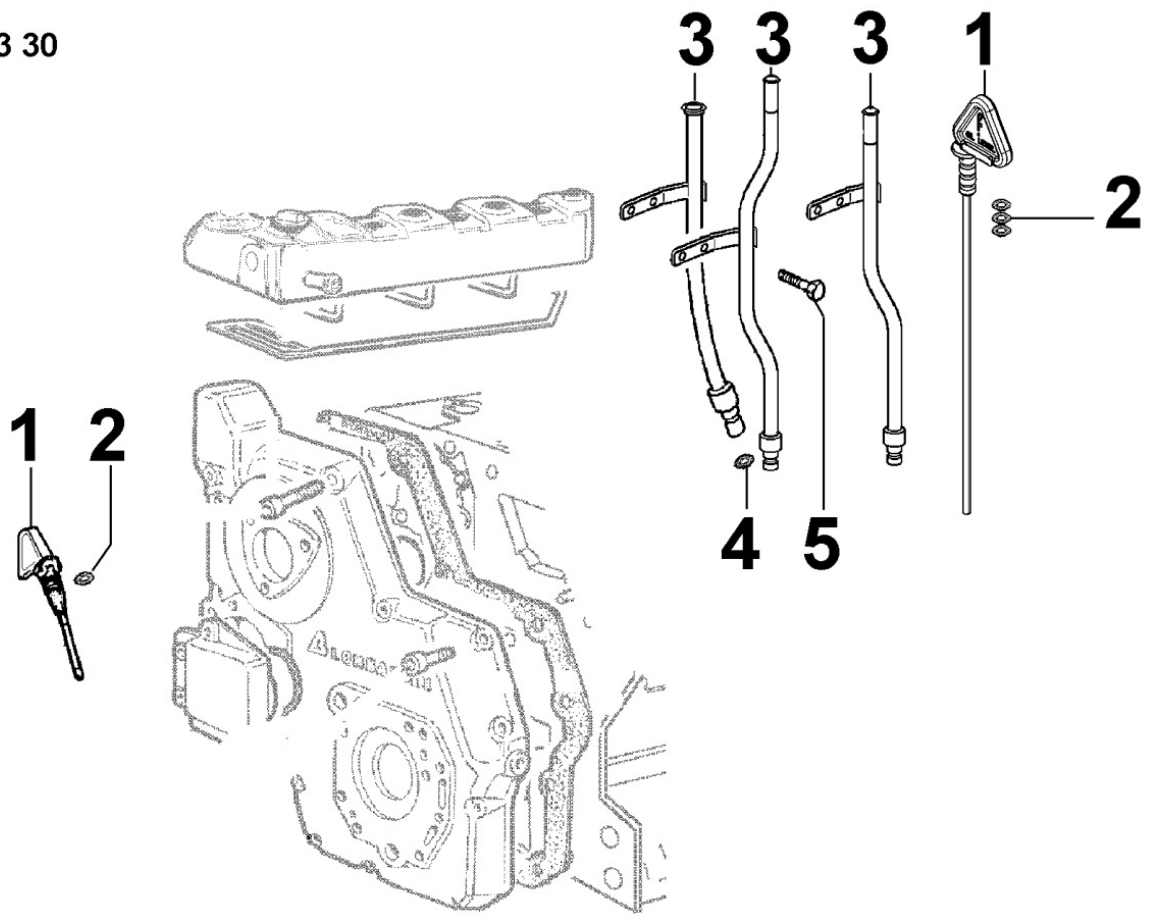

8043300010 - OIL DIPSTICK

8 043 30

Pos	Kit	Included In	Code	Description	Qty	Old Code	Tech. Info
1	(A)		ED0014002130-S	DIPSTICK	1