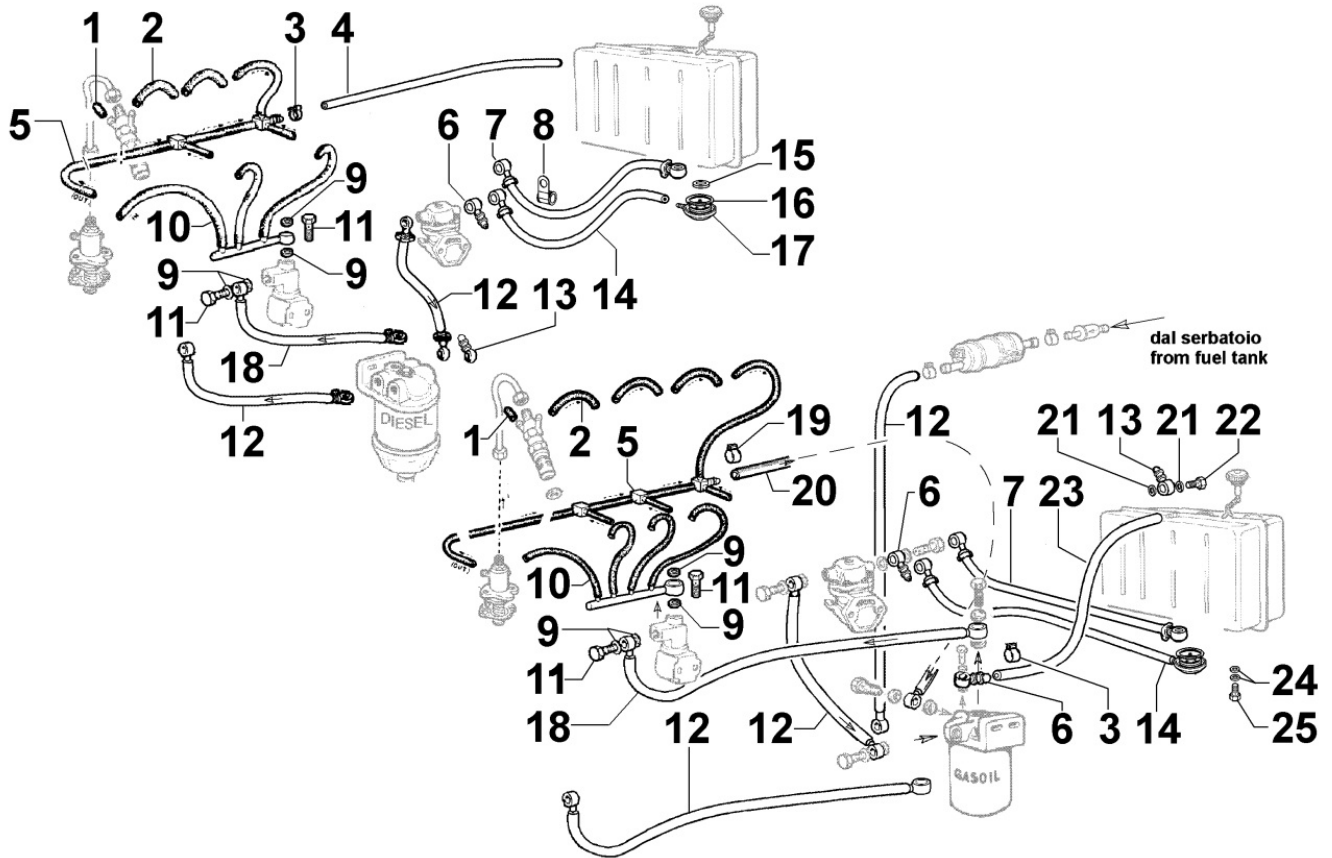

8064300820 - FUEL PIPING

8 064 30

Pos	Kit	Included In	Code	Description	Qty	Old Code	Tech. Info
1			ED0090802620-S	CAP	1		
2			ED0095710910-S	WASTELINE	2		
5			ED0095711570-S	WASTELINE	1		
6			ED0072701380-S	UNION	1		
9			ED0046700590-S	COPPER GASKET 10,2X14X1,5	4		
10			ED0093756380-S	FUEL TUBE	1		
11			ED0019011930-S	BOLT	2		
12			ED0093758880-S	FUEL TUBE	1		
18			ED0093756900-S	FUEL TUBE	1		
19			ED0036300040-S	CLAMP	1		
20			ED0093758630-S	FUEL TUBE	1