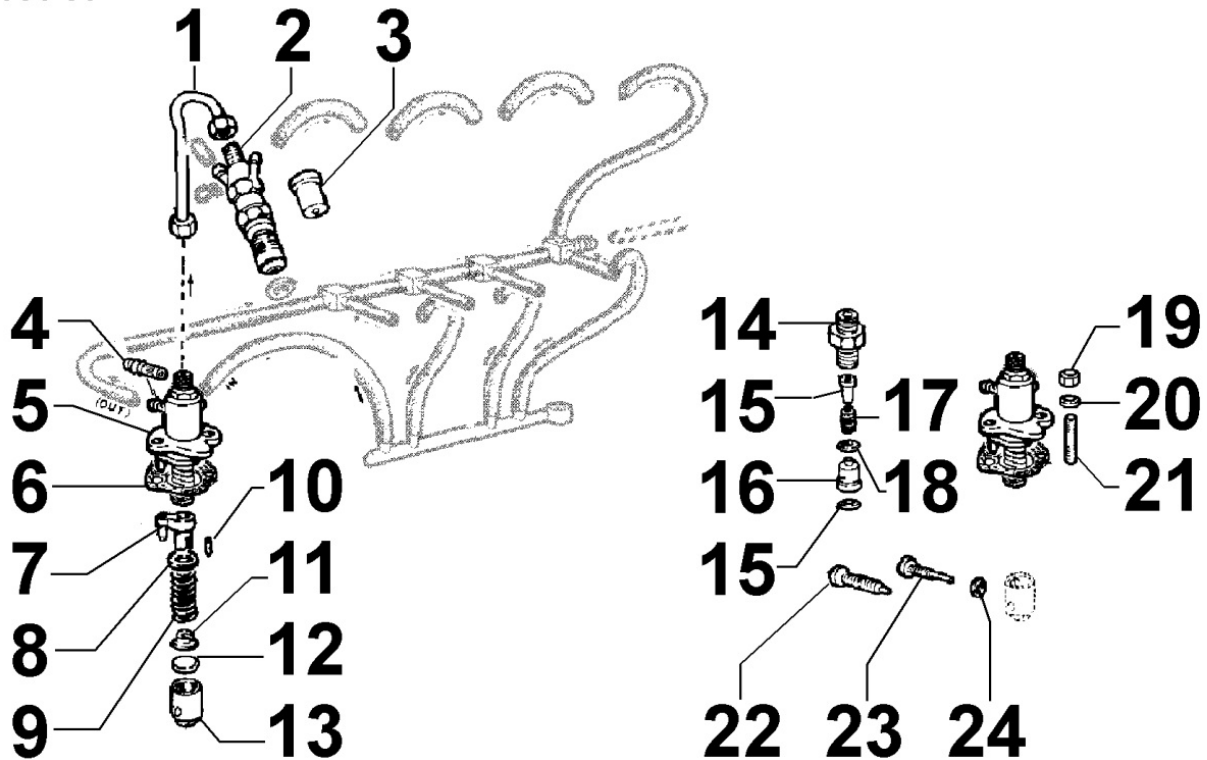

8030300110 - INJECTION SYSTEM

8 030 30

Pos	Kit	Included In	Code	Description	Qty	Old Code	Tech. Info
1			ED0093757390-S	FUEL TUBE	3		
2	(A)		ED0050100510-S	HOLDER	3		▲
3		(A)	ED0065314680-S	NOZZLE	1		▲
4		(B)	ED0072600420-S	UNION	1		
5		(B)	ED0065903760-S	INJ.PUMP	3		▲
6			ED0045802300-S	GASKET FOR INJECTION PUMP CHD	3		
7		(B)	ED0054011970-S	REGULATION PIPE FOR INJ. PUMP	1		▲
8		(B)	KDISC.		1	ED0064101070-S	
9		(B)	KDISC.		1	ED0057550800-S	
10		(B)	ED0084300860-S	ELASTIC PIN 2x8 CODE 10494	2		
11		(B)	ED0064000590-S	RETAINER	1		
12			ED0060001130-S	EXP.PLUG	0		
12			ED0060001140-S	PLUG	1		
12			ED0060001150-S	EXP.PLUG	1		
12			ED0060001160-S	EXP.PLUG	0		
12			ED0060001170-S	EXP.PLUG	0		
12			ED0060001180-S	EXP.PLUG	0		
12			ED0060001190-S	EXP.PLUG	0		
12			ED0060001200-S	EXP.PLUG	0		
12			ED0060001210-S	EXP.PLUG	0		
13			ED0072151400-S	TAPPET	3		
14		(B)	KDISC.		1	ED0072650160-S	
15		(B)	ED0074700180-S	FILLER	1		▲
16		(B)	ED0096720920-S	DELI.VALVE	1	ED0096721150-S	
17		(B)	ED0057551220-S	SPRING	1		▲