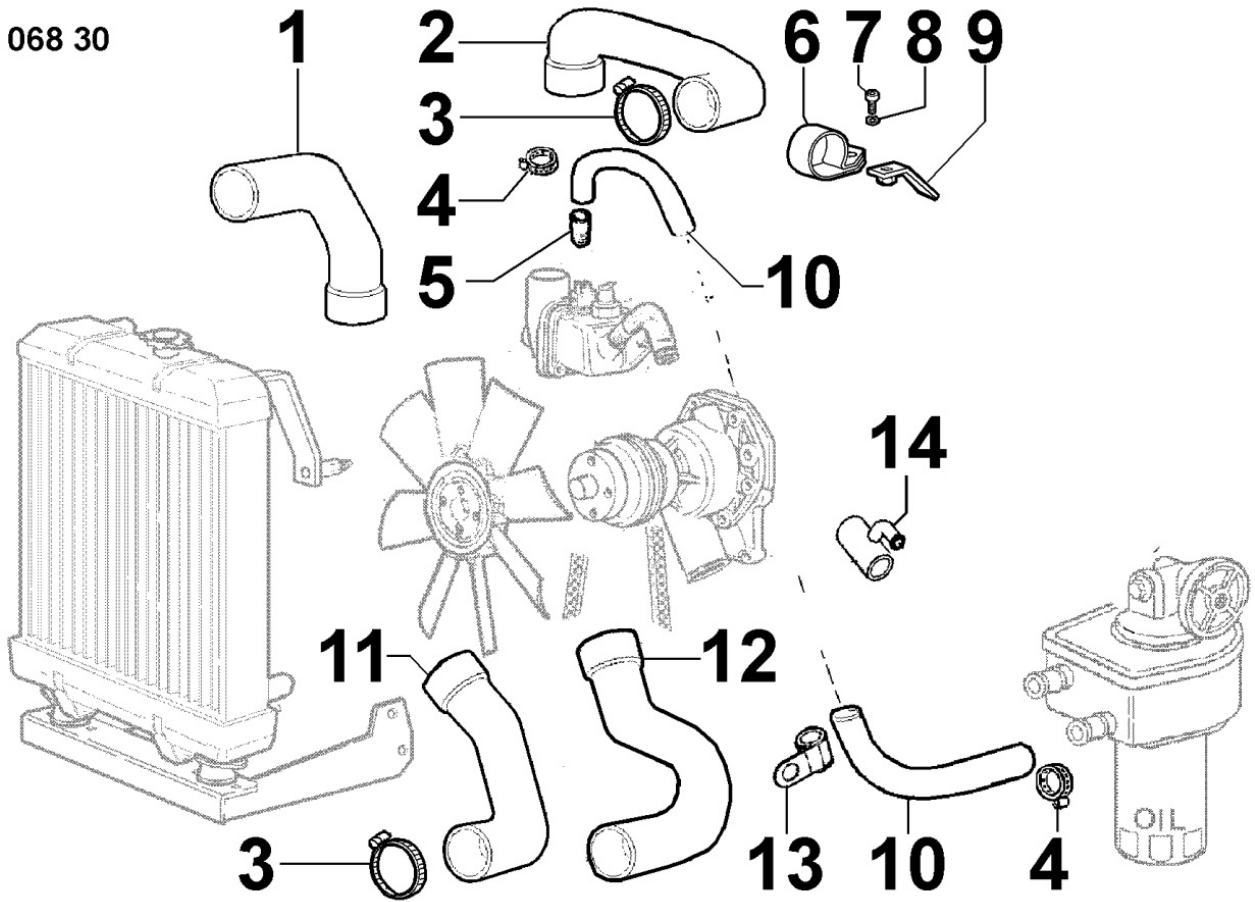

8068300010 - HOSES FOR WATER COOLER

8 068 30

Pos	Kit	Included In	Code	Description	Qty	Old Code	Tech. Info
1			ED0053650920-S	HOSE	1		
3			ED0036300380-S	HOSE CLAMP	4		
12			ED0053650910-S	HOSE	1