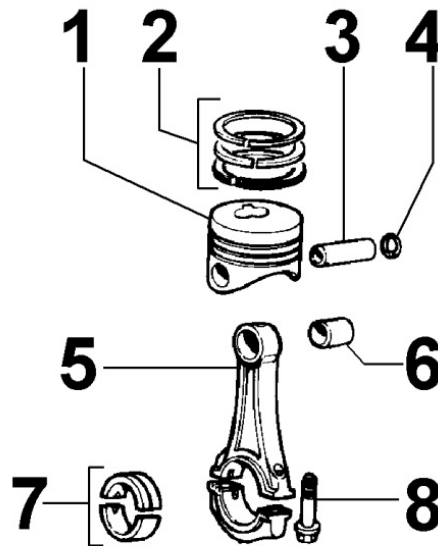

8010300060 - CRANKSHAFT

8 010 30

Pos	Kit	Included In	Code	Description	Qty	Old Code	Tech. Info
1		(A)	ED0084300040-S	PIN	1		
2		(A)	ED0022800820-S	KEY	1		
3	(A)		ED0010511700-S	CRANKSHAFT	1	ED0010511440-S	
4			ED0098653190-S	SCREW	1		
5		(A)	ED0022801550-S	KEY	1		

8011300100 - PISTON / CONNECTING ROD

8 011 30

Pos	Kit	Included In	Code	Description	Qty	Old Code	Tech. Info
1	(B)		ED0065017660-S	PISTON STD.	3		⚠
1	(B)		ED0065017670-S	PISTON +0.5	3		⚠
1	(B)		ED0065017680-S	PISTON +1	3		⚠
2		(B)	ED0082112240-S	RINGS STAND.	3		⚠
2		(B)	ED0082112250-S	RINGS +0.5	3		⚠
2		(B)	ED0082112260-S	RING SET +1.00	3		⚠
3		(B)	ED0084800850-S	PIN	3		⚠
4		(B)	ED0011750590-S	SNAP RING	6		⚠
5	(A)		ED0015261800-S	CONNECTING ROD	3		⚠
6		(A)	ED0016300210-S	S.ENDBRNG	1		
7			ED0016400400-S	BEARING STD	3/4		
7			ED0016400520-S	BEAR.-0.25	3/4		
7			ED0016400530-S	BEAR.-0.50	3/4		
8		(A)	ED0017801350-S	BULLONE/BOLT 'F IC10	6/8		⚠

8012300090 - FLYWHEEL

8 012 30

Pos	Kit	Included In	Code	Description	Qty	Old Code	Tech. Info
1	(A)		ED0098809620-S	FLYWHEEL FOR CLUTCH 7"1/2 REDUCED SIZE	1		
3			ED0018620890-S	BOLT	6		
4		(A)	ED0028160650-S	RING GEAR	1		⚠