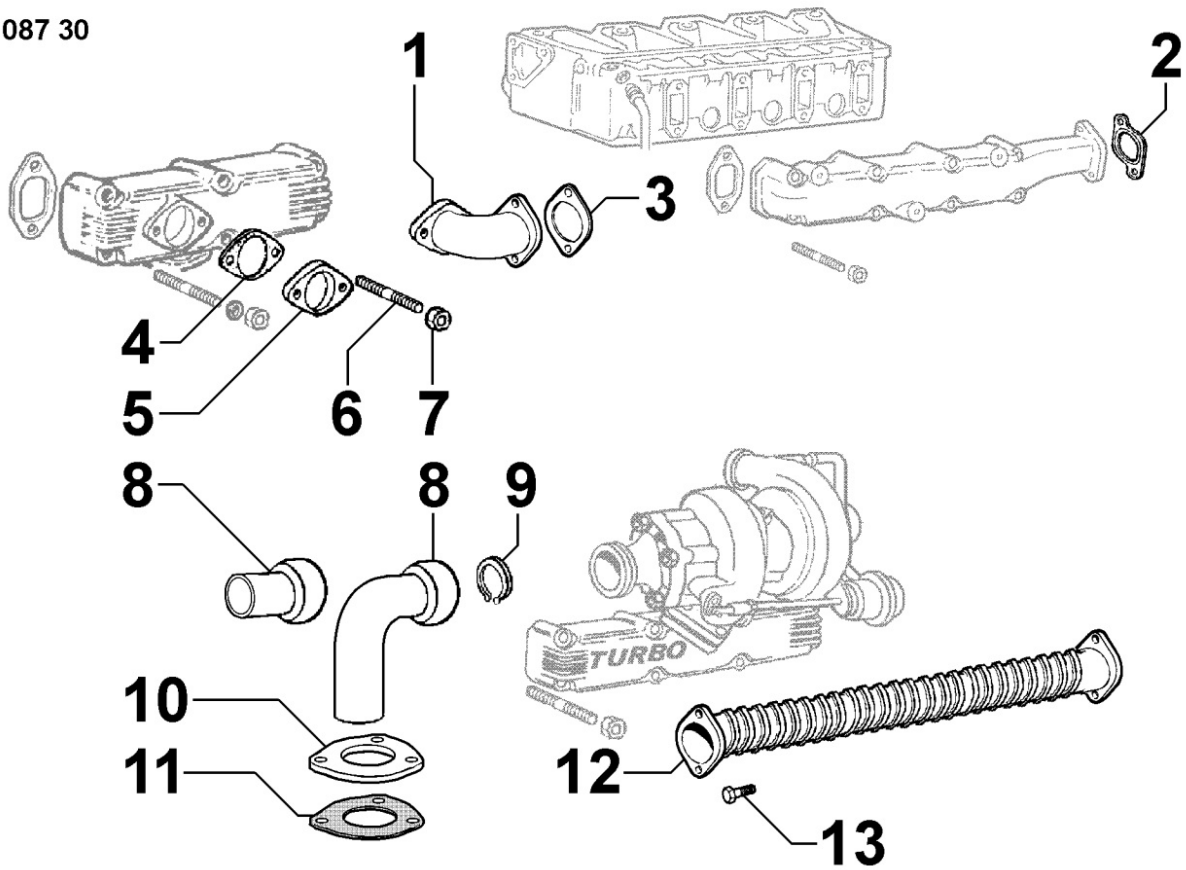

8087300070 - EXHAUST GAS ACCESSORIES

8 087 30

Pos	Kit	Included In	Code	Description	Qty	Old Code	Tech. Info
5			ED0038150130-S	FLANGE	1		
6			ED0067801710-S	STUD	2