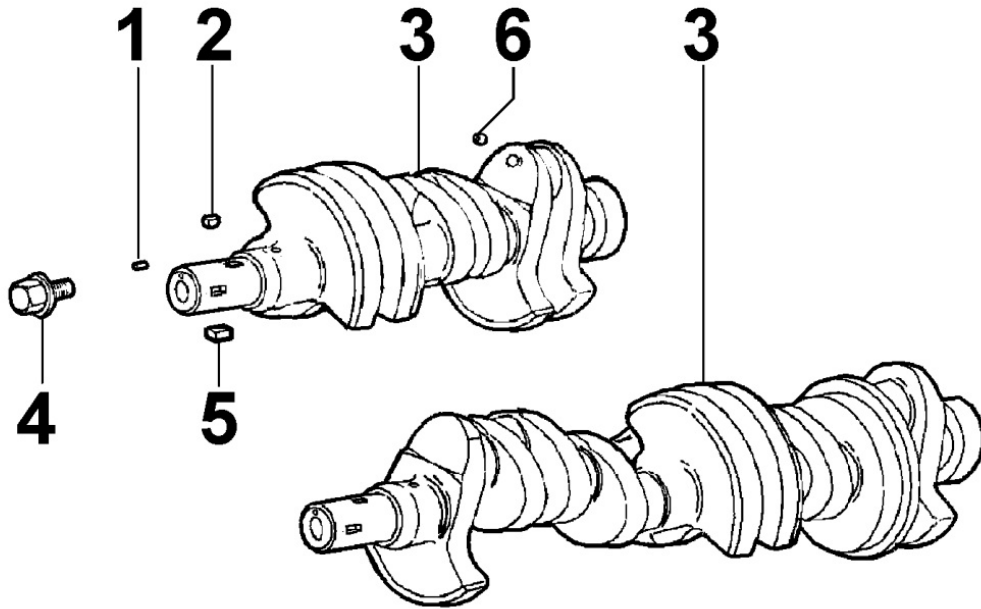

8010300060 - CRANKSHAFT

8 010 30

Pos	Kit	Included In	Code	Description	Qty	Old Code	Tech. Info
1		(A)	ED0084300040-S	PIN	1		
2		(A)	ED0022800820-S	KEY	1		
3	(A)		ED0010511700-S	CRANKSHAFT	1	ED0010511440-S	
4			ED0098653190-S	SCREW	1		
5		(A)	ED0022801550-S	KEY	1