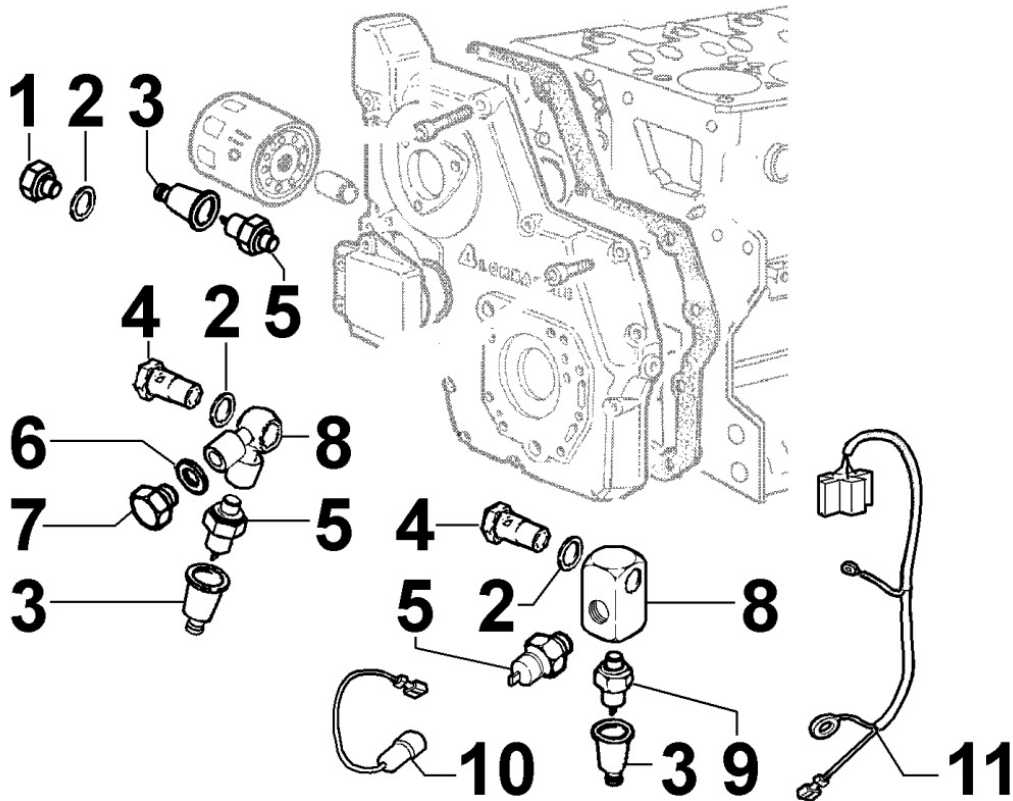

8102300040 - OIL PRESSURE SWITCH

8 102 30

Pos	Kit	Included In	Code	Description	Qty	Old Code	Tech. Info
3			ED0064910130-S	PIPE ELBOW	1		
5			ED0067450560-S	P.SWITCH	1