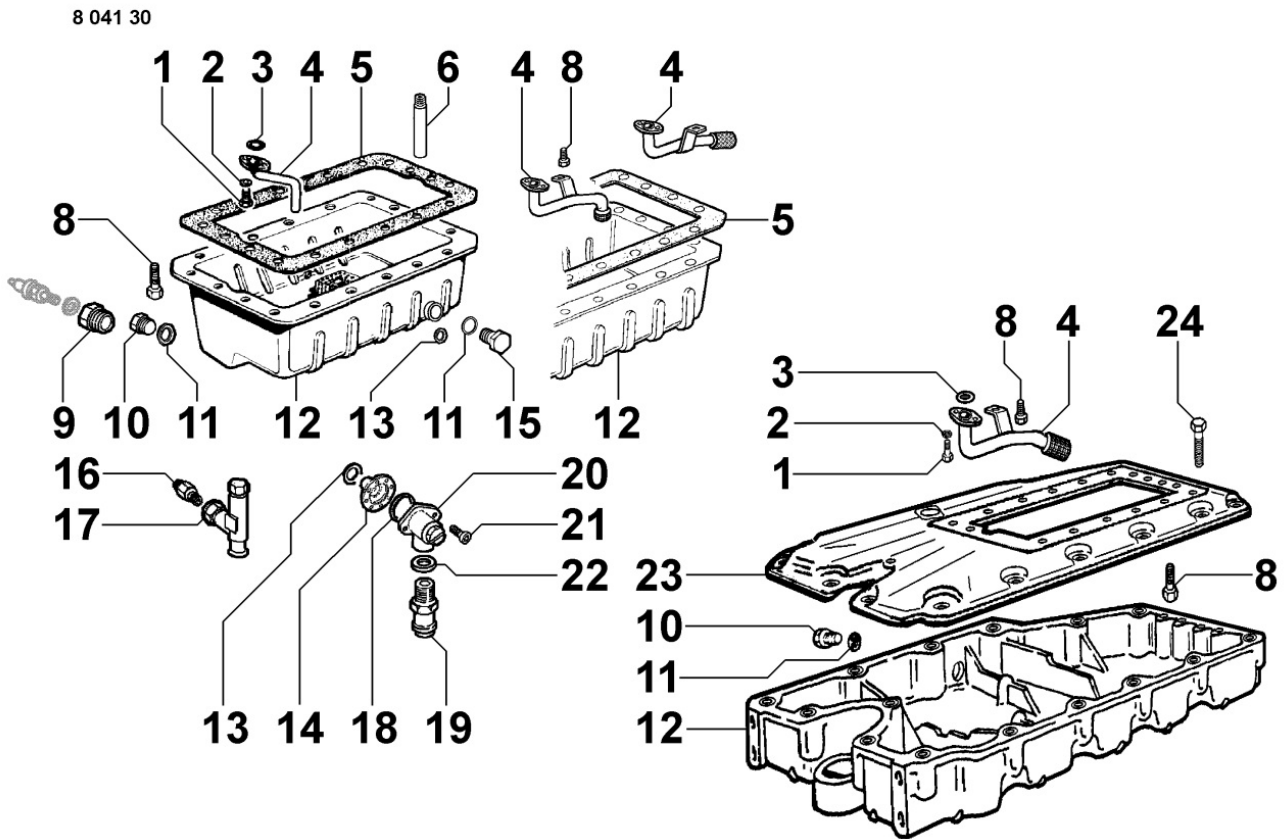

8041300010 - OIL PAN

Pos	Kit	Included In	Code	Description	Qty	Old Code	Tech. Info
1			ED0017600050-S	BOLT	2		
2			ED0075650040-S	SP.WASHER	2		
3			ED0012002260-S	O RING	1		
4			ED0093201360-S	TUBE	1		
5			ED0046010670-S	GASKET	1		
8			ED0017701600-S	BOLT	18		
10			ED0090400350-S	CAP	1		
11			ED0046700880-S	GASKET	1		
12			ED0066455620-S	OIL PAN	1