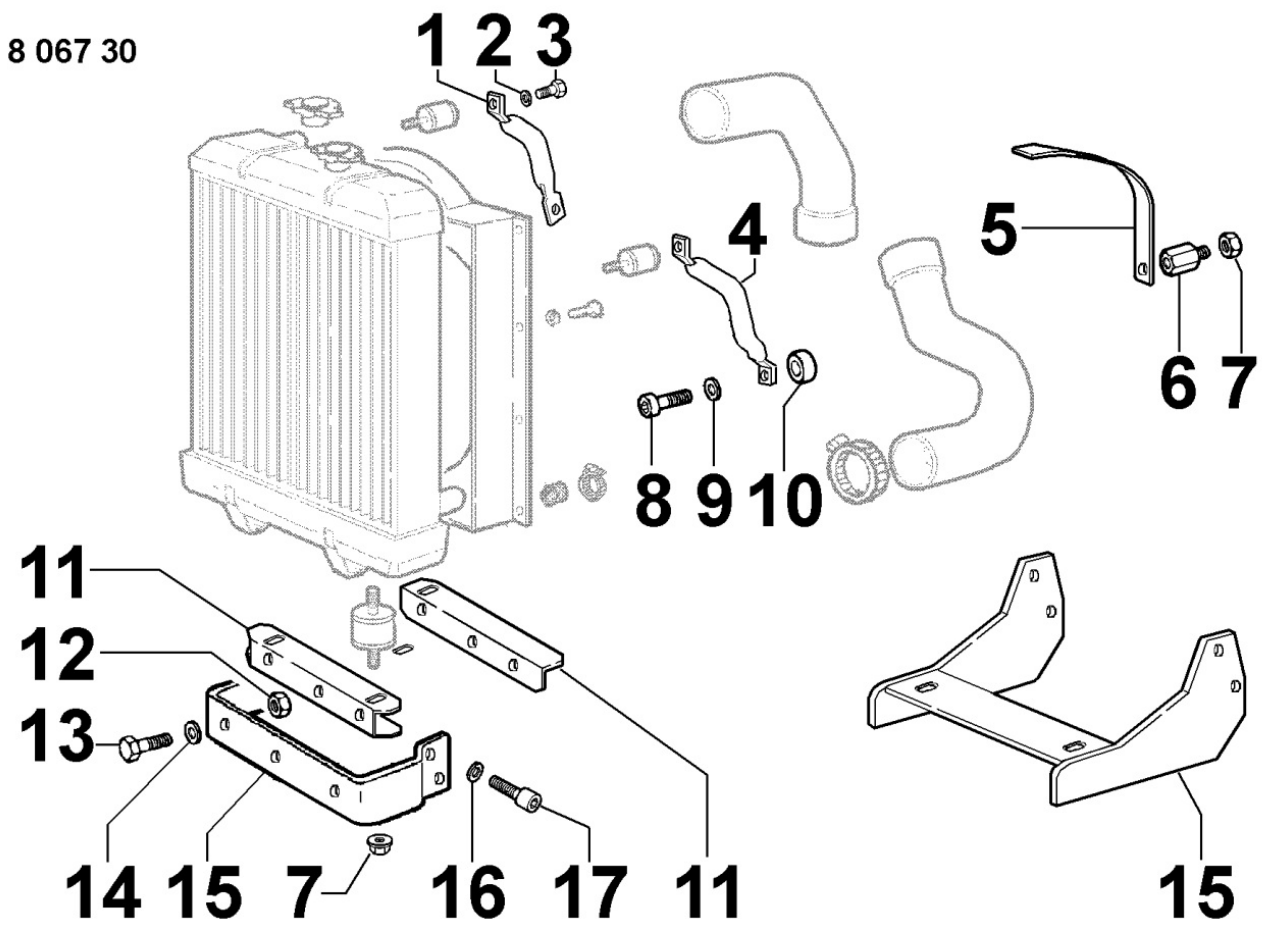

8067300110 - FIXING FOR WATER COOLER

Pos	Kit	Included In	Code	Description	Qty	Old Code	Tech. Info
1			ED0092651880-S	TIEROD	1		
2			ED0076250070-S	WASHER	2		
4			ED0092651890-S	TIEROD	1		
7			ED0032030750-S	NUT	2		
8			ED0017600030-S	BOLT	2		
11			ED0092850460-S	CROSS BAR	1		
13			ED0017701110-S	BOLT	3		
15			ED0088500520-S	SUPPORT	1		
16			ED0076450070-S	WASHER	4		
17			ED0097300680-S	CAPSCREW	4