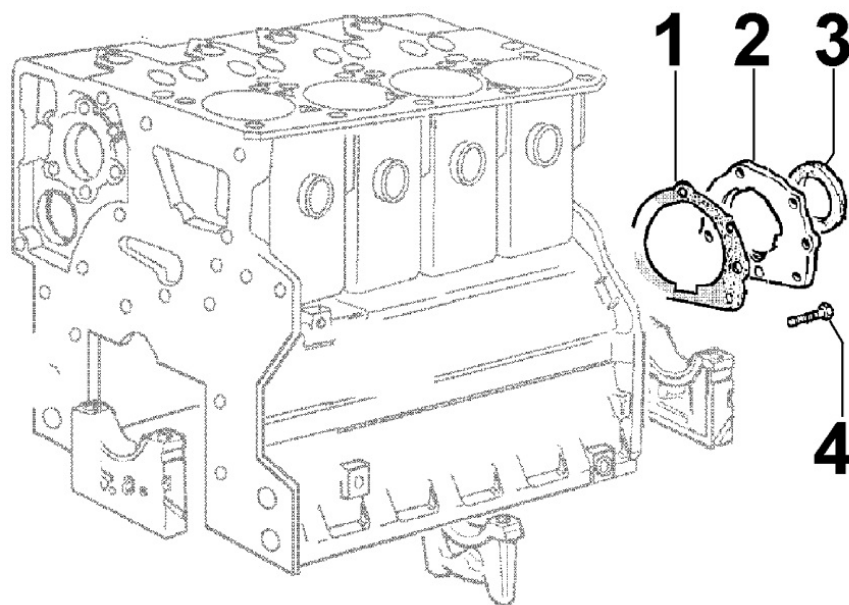

8023300010 - FLYWHEEL SIDE SUPPORT

8 023 30

Pos	Kit	Included In	Code	Description	Qty	Old Code	Tech. Info
1			ED0045011600-S	GASKET FOR OIL SEALS FLYWEEL SIDE	1		
2	(A)		ED0037900800-S	FLANGE	1		⚠
3		(A)	ED0012133490-S	SEAL RING	1		⚠
4			ED0097300120-S	SCREW	8