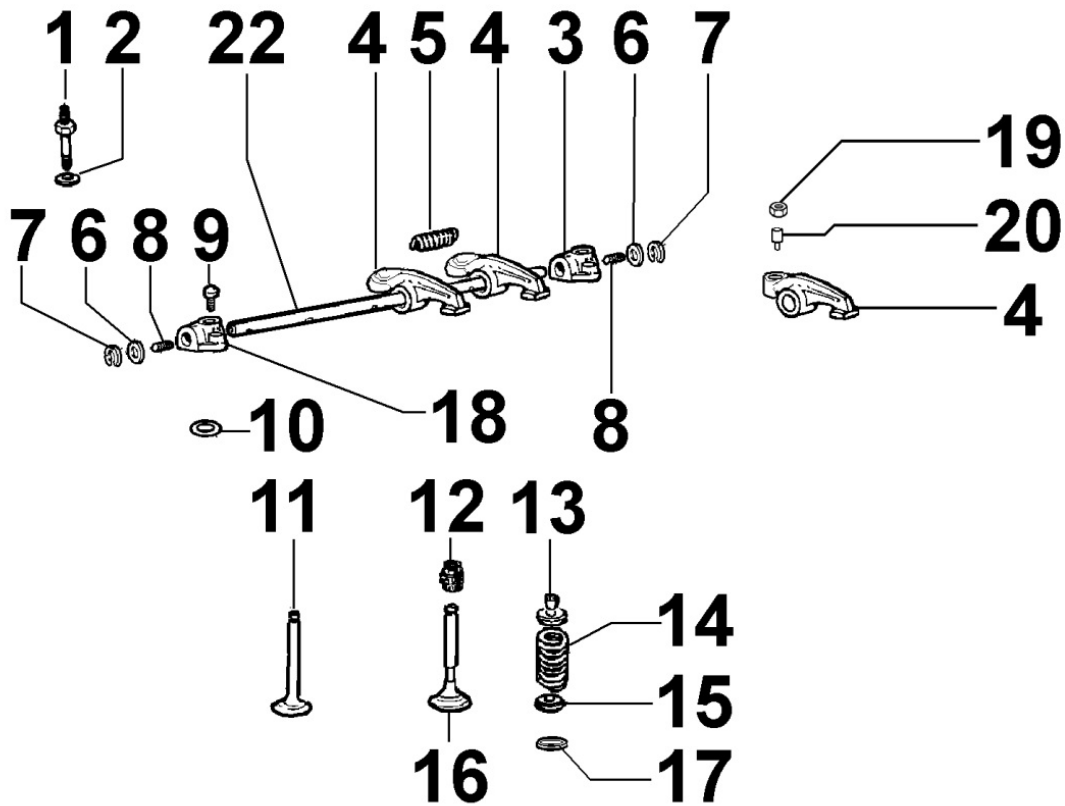

8035300140 - CAMSHAFT

8 035 30

Pos	Kit	Included In	Code	Description	Qty	Old Code	Tech. Info
1			ED0017801040-S	BOLT	1		
2			ED0030010650-S	BEARING	1		
3			ED0022800440-S	KEY	1		
4			ED0010101230-S	CAMSHAFT	1		
5			ED0072151110-S	TAPPET	6		
6			ED0014101390-S	PUSHROD	6		

8036300070 - ROCKER ARMS / VALVES

8 036 30

Pos	Kit	Included In	Code	Description	Qty	Old Code	Tech. Info
1			ED0098651450-S	FIXING SCREW	3		
2			ED0076251250-S	WASHER	3		
4		(A)	ED0015412360-S	ROCKER ARM COMPLETE FOR IDRAULIC TAPPET	6		▲
5		(A)	ED0056150090-S	SPRING	2		
6		(A)	ED0077011480-S	RONDELLA/WASHER	4	10	
7		(A)	ED0012400060-S	SNAP RING	2		
8		(A)	ED0097650090-S	SCREW	2		
9		(A)	ED0097303250-S	SCREW	1		
10			ED0012002860-S	O-RING 9,25X1,78	1		▲
11			ED0096521470-S	INTAKEVAL	3		▲
12			ED0045350150-S	VALVE STEM SEAL d.7	6		▲
13			ED0064100980-S	CAP	6	ED0064000600-S	
14			ED0057550040-S	SPRING	6		
15			ED0034301410-S	DISK	6		
16			ED0096851420-S	EXH.VALVE	3		▲
22	(A)		ED0060451590-S	PIN FOR ROCHER ARM COMPLETE LDW1603 =>	1		▲