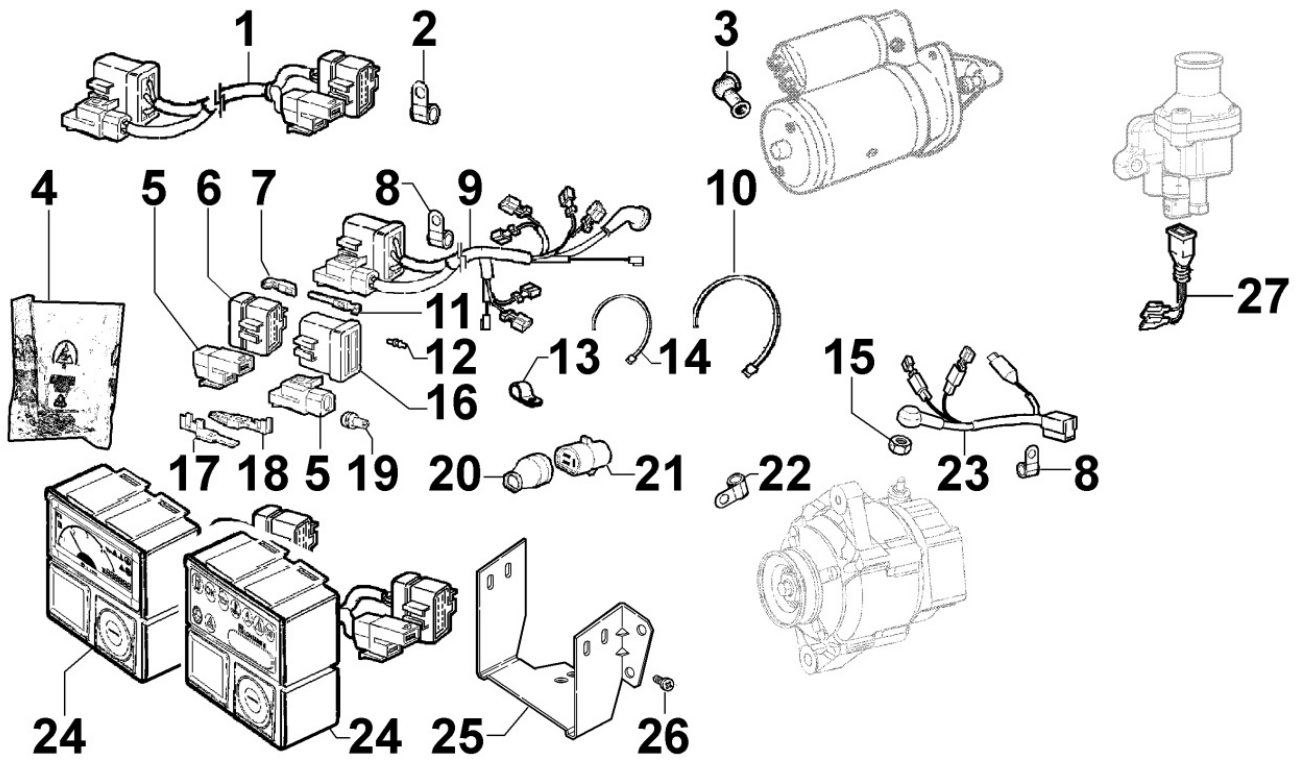

8 103 30

Pos	Kit	Included In	Code	Description	Qty	Old Code	Tech. Info
0			ED0076250080-S	WASHER	1		
0			ED0097300100-S	SCREW	1		
2			ED0036171470-S	HOSE CLAMP	1		
4	(A)		ED0048963870-S	GRUPPO/ASSEMBLY D	1		
8			ED0036170880-S	CLAMP	1		
9			ED0021861830-S	CABLE	1		
10			ED0024711110-S	COLLAR	1		
14			ED0024710190-S	COLLAR	1		
15			ED0032400080-S	HEX.NUT	1		
16			ED0015571180-S	PLUG	1		