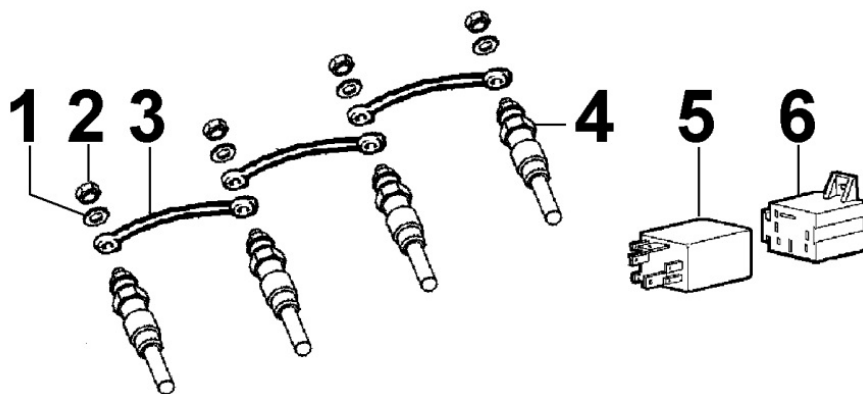

8 106 30

Pos	Kit	Included In	Code	Description	Qty	Old Code	Tech. Info
3			ED0021855480-S	CABLE	2		
4			ED0021001110-S	GLOW PLUG	3		

8140300010 - HYDRAULIC PUMP ADAPTER ON 3rd PTO

8 140 30

Pos	Kit	Included In	Code	Description	Qty	Old Code	Tech. Info
1			ED0045801850-S	GASKET	1		
2			ED0026500620-S	COVER	1		
3			ED0097320740-S	CAPSCREW	1		
4			ED0097300240-S	ALLEN SCREW	2		