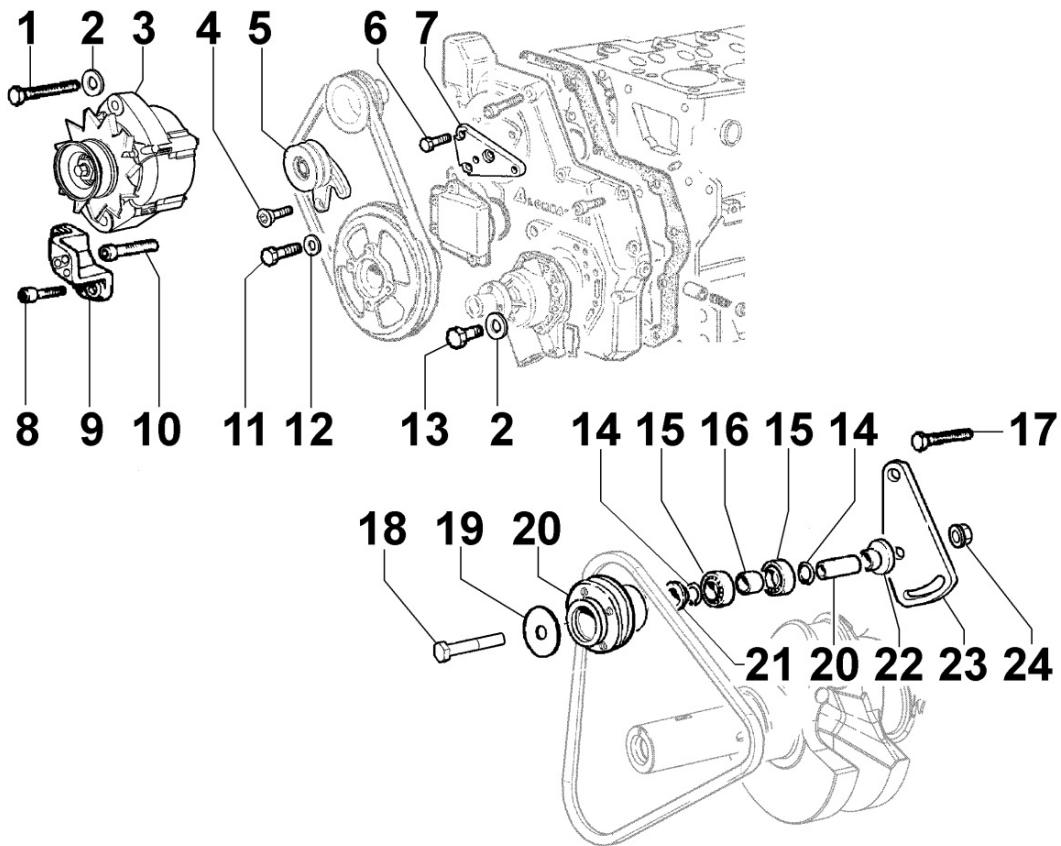

8100300180 - VOLTAGE ALTERNATOR

8 100 30

Pos	Kit	Included In	Code	Description	Qty	Old Code	Tech. Info
1			ED0017800270-S	BOLT	2		
2			ED0076252560-S	RONDELLA/WASHER 'D 10	2		
3			ED0011573600-S	ALTERNATOR 14V 45A	1		
8			ED0097301000-S	SCREW	2		
9			ED0087250520-S	SUPPORT	1		
10			ED0097300310-S	ALLEN SCREW	1