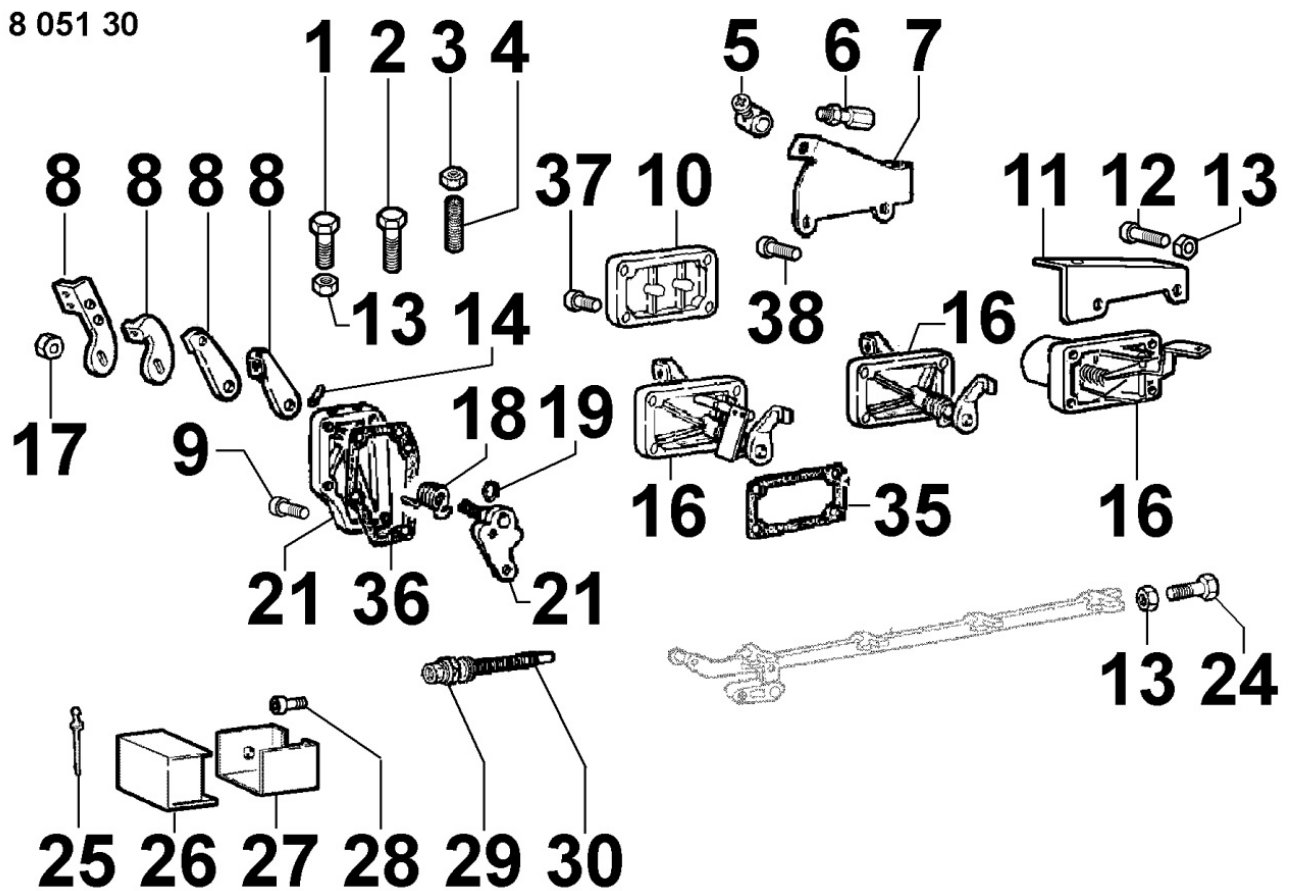

8051300050 - CONTROLS

Pos	Kit	Included In	Code	Description	Qty	Old Code	Tech. Info
1			ED0017600820-S	BOLT	2		
16			ED0025161770-S	CONTROL	1		
21	(A)		ED0025161650-S	CONTROL	1		
29			ED0032401520-S	DADO ESAG./HEX.NUT 'D	1		
30			ED0023805220-S	CILINDRETTO/CYLINDER N	1		
35			ED0044312050-S	GASKET FOR STOP COMMAND COVER	1		
36			ED0044312060-S	GASKET FOR COMMAND AND REGULATOR COVER	1		
37			ED0097300090-S	ALLEN SCREW	8