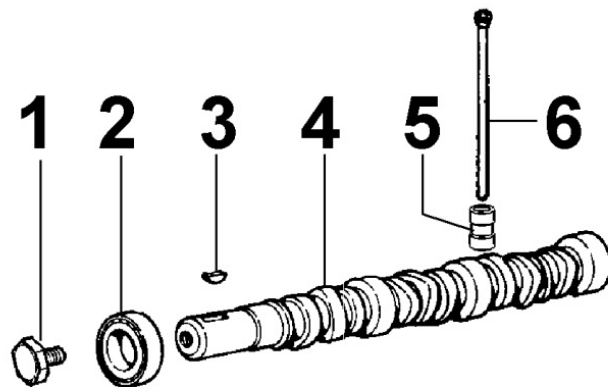

8035300140 - CAMSHAFT

8 035 30

Pos	Kit	Included In	Code	Description	Qty	Old Code	Tech. Info
1			ED0017801040-S	BOLT	1		
2			ED0030010650-S	BEARING	1		
3			ED0022800440-S	KEY	1		
4			ED0010101230-S	CAMSHAFT	1		
5			ED0072151110-S	TAPPET	6		
6			ED0014101390-S	PUSHROD	6