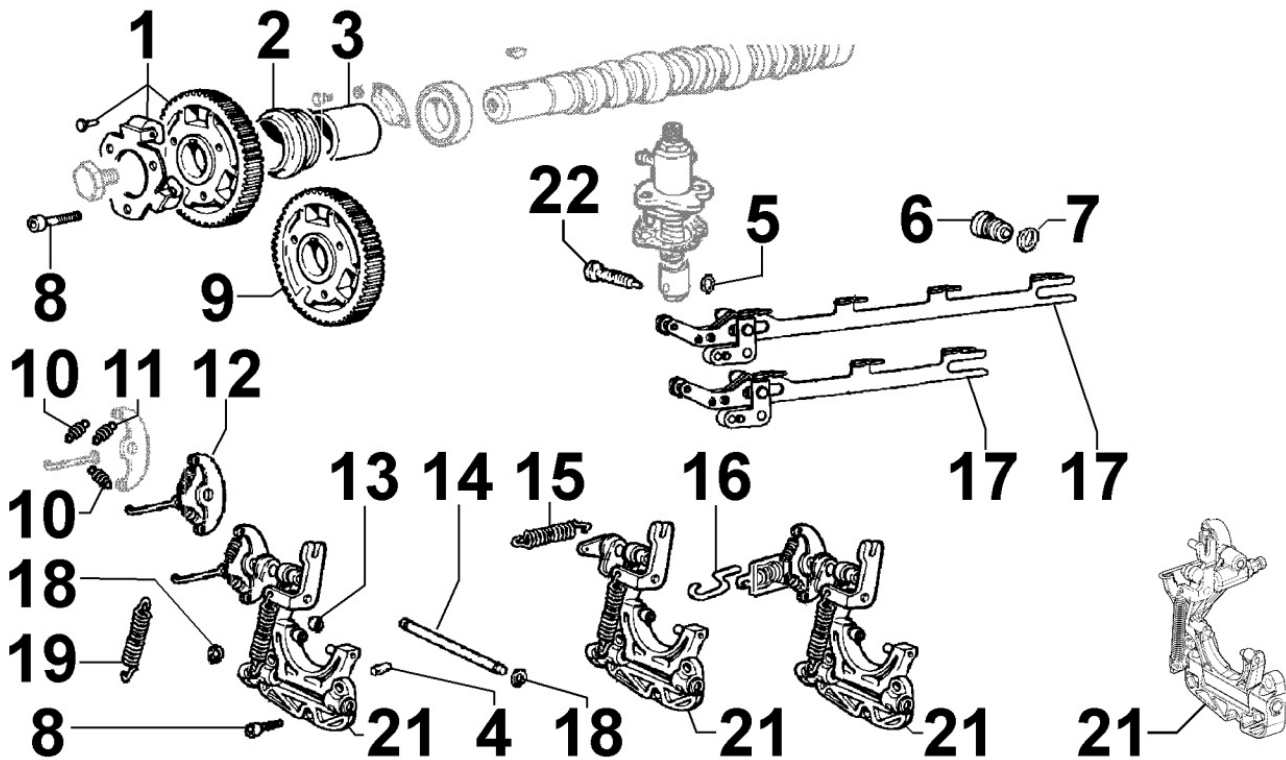

8050300630 - SPEED GOVERNOR

Pos	Kit	Included In	Code	Description	Qty	Old Code	Tech. Info
1			ED0073623120-S	REGULATOR	3	ED0054961540-S	
2			ED0020861220-S	BELL	1		
3			ED0034950460-S	SPACER	1		
4			ED0084600550-S	PIN	2		
5			ED0076251240-S	WASHER	1		
6			ED0041901030-S	RING NUT	1		
7			ED0046700210-S	GASKET	1		
8			ED0097300100-S	SCREW	3		
9			ED0049362490-S	GEAR FOR CAMSHAFT DRIVE	1		
10		(A)	ED0056551540-S	SPRING	1		
11		(A)	ED0056551560-S	MOLLA/SPRING N	1		
12	(A)		ED0015412180-S	ROCKERARM	1		
13			ED0019702030-S	SLEEVE	2		
17			ED0013801080-S	CONNECTING ROD PUMPS 1603	1		
21	(B)		ED0052009010-S	GOV.LEVER 1500 R.P.M.	1		
22			ED0097301980-S	SCREW	1