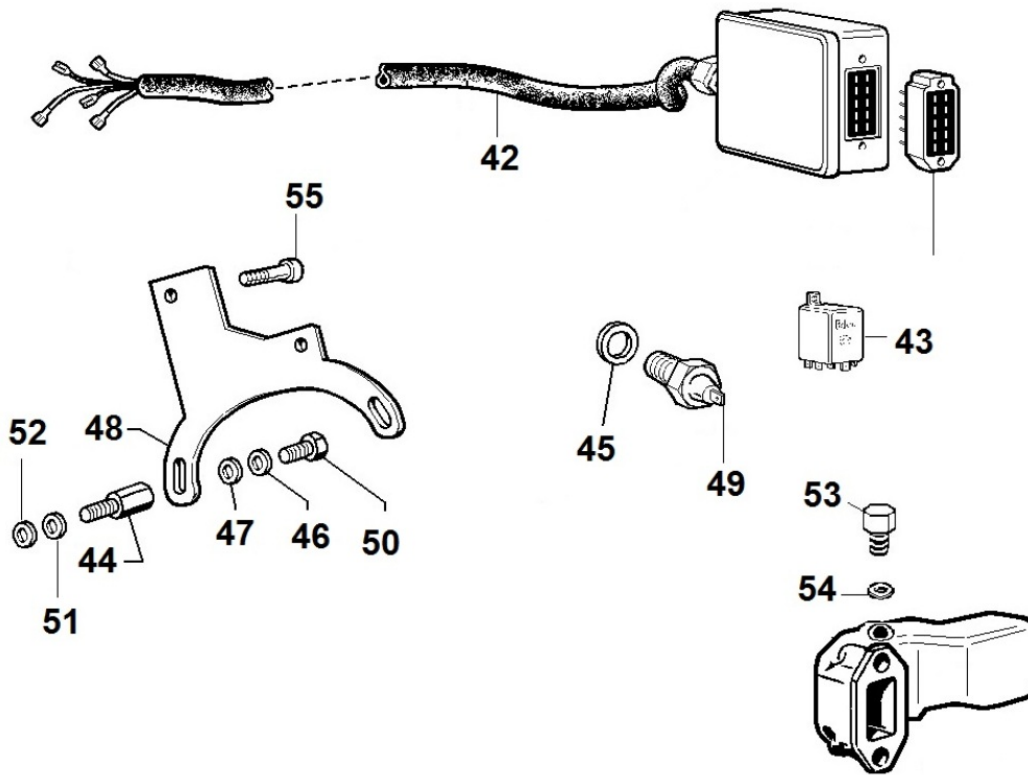

8103321070 - CONTROL PANEL / ENGINE WIRES

Pos	Kit	Included In	Code	Description	Qty	Old Code	Tech. Info
0			ED0015571740-S	0.NNETTORE AMP ART.0-0282080-1STOP ELETT	1		
0			ED0015571750-S	CON.TIPO AMP 1 POL0 AMP 282079	1		
0			ED0021860950-S	CAVETTO COMPL.X TERMIST.TERMOC	2		⚠
0			ED0024710190-S	NYLON COLLAR PLT2I-MO 3,6x203	6		
0			ED0059970620-S	PASSACAVO/CABLE N 10	3		
0			ED0089000020-S	WIR.SUPP.FOCS BOX SCAME L.M.BLACK	1		
0			ED0091801720-S	FEMALE TERMINAL AMP 282110-1	3		
2			ED0032400080-S	NUT M6-CI.8 type 1-ISO	1		
42			ED0021861910-S	ELECTRIC CABLE WITH CONNECTOR AMP	1		
43			ED0021931340-S	GLOW PLUG MODULE	1		
44			ED0025011200-S	BELL SUPPORT LOCKING STUD 1204T	2		
45			ED0046700600-S	COPPER WASHER	1		
46			ED0075650480-S	WASHER	2		
47			ED0076252090-S	WASHER	2		
48			ED0089006950-S	SUPPORT FOR WIRING GREY	1	ED0089006360-S	
49			ED0091950830-S	TRANSDUCER	1		
50			ED0017701230-S	SCREW	2		
51			ED0075650490-S	ORDINARE/ORDER TO L.MARINE	1		
52			ED0075650500-S	WASHER	2		
53			ED0090400370-S	CAP	1		
54			ED0046700610-S	COPPER WASHER D19/14.2 1.5 THK	1