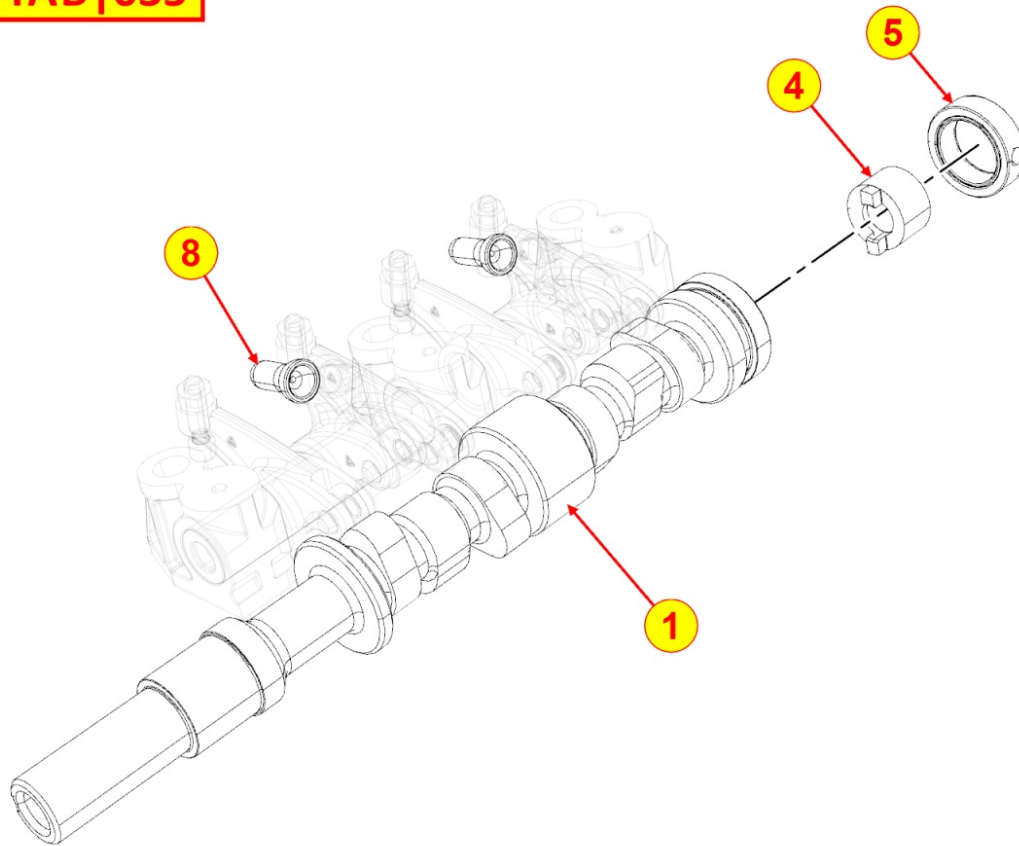

8035320700 - CAMSHAFT

TAB | 035

Pos	Kit	Included In	Code	Description	Qty	Old Code	Tech. Info
1			ED0010116300-S	CAMSHAFT 702 FULLY MACHINED	1		
4			ED0035800350-S	ECCENTRIC	1		⚠
5			ED0019704600-S	FUEL PUMP SLEEVE ASSY	1		⚠
8			ED0014101120-S	PUSH ROD	2