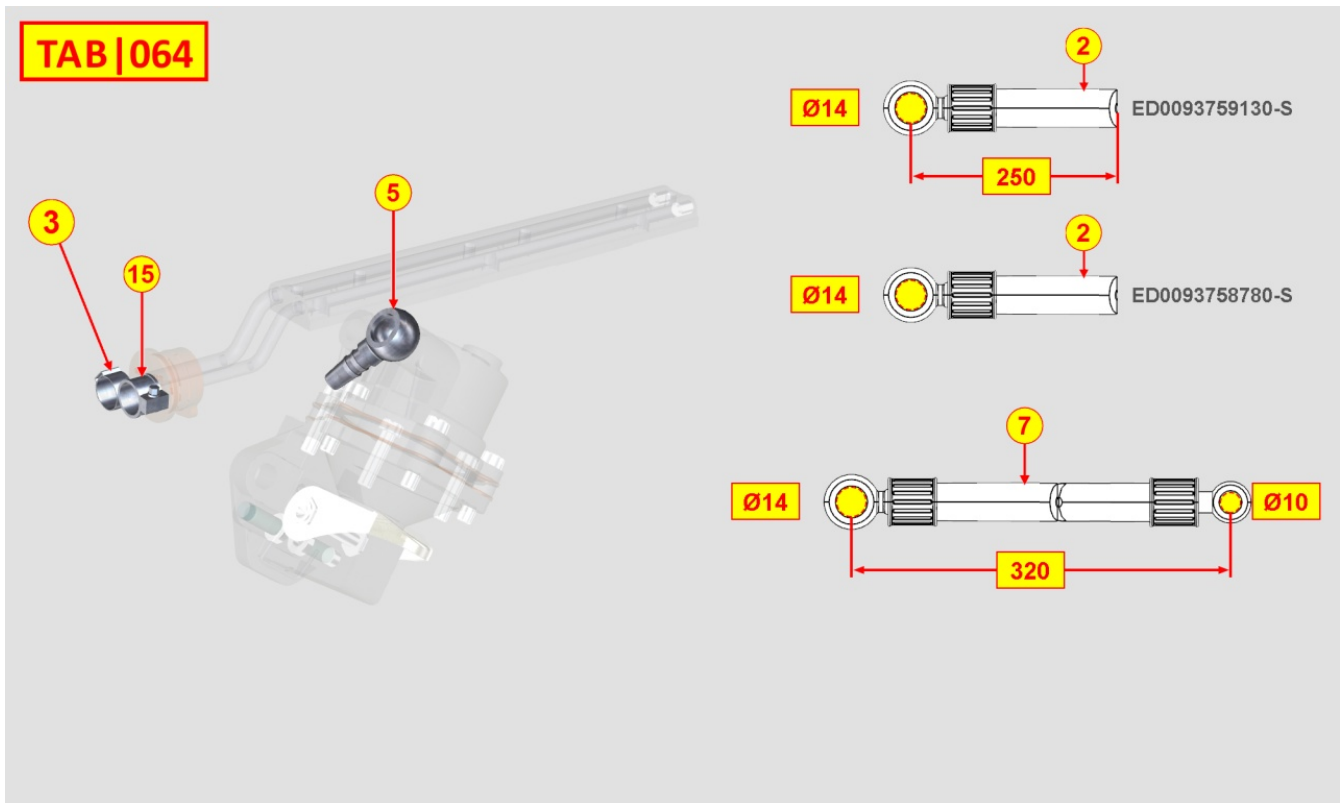

8064320810 - FUEL LINES

Pos	Kit	Included In	Code	Description	Qty	Old Code	Tech. Info
1			ED0036300500-S	CLAMP TYPE CLIC D.9-11 55	1		
2			ED0093758780-S	TUBE	1		
2			ED0093759130-S	TUBO COMB./FUEL PIPE N	1		
6			ED0072701040-S	*RACCORDO/UNION FV	1		
7			ED0093756910-S	TUBE	1		
15			ED0036301480-S	_FASCETTA/CLAMP (L.MARINE)	1