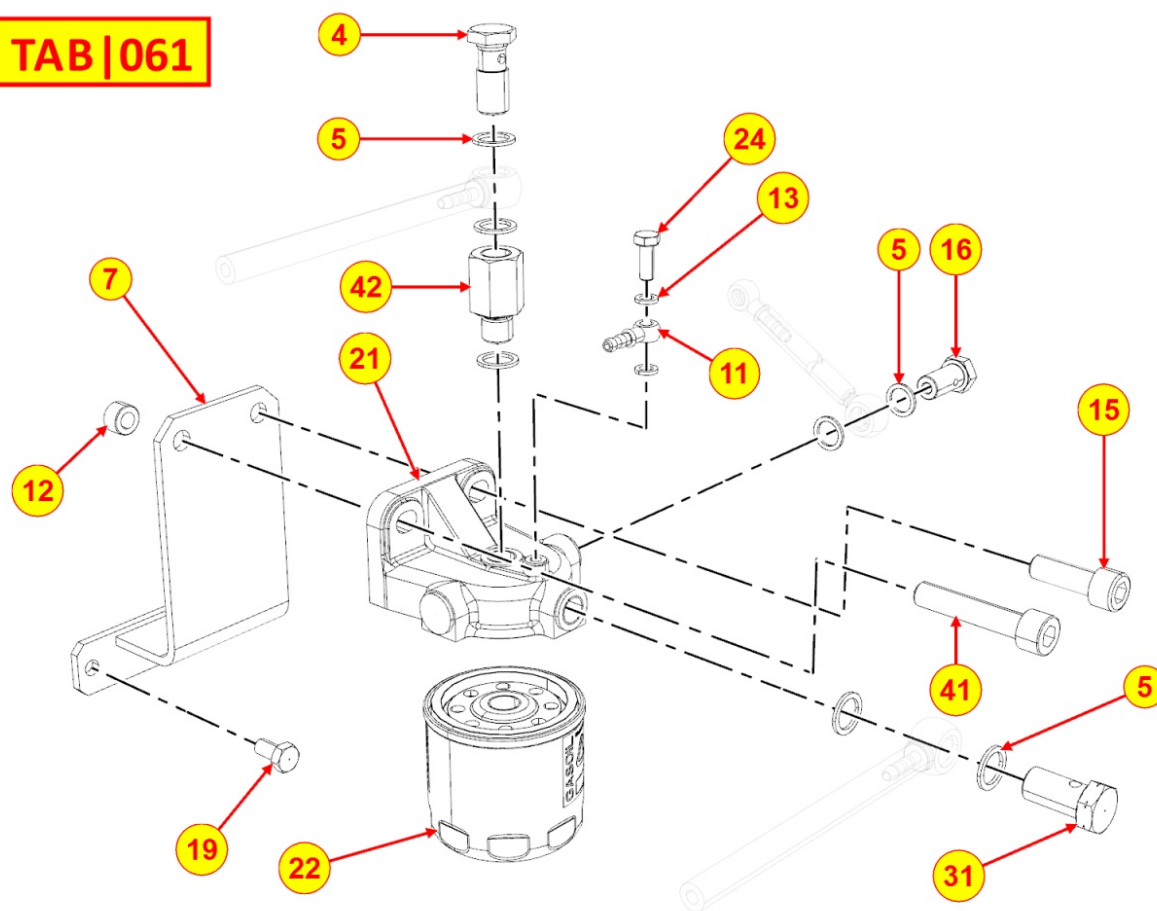

8061320610 - FUEL FILTER

TAB | 061

Pos	Kit	Included In	Code	Description	Qty	Old Code	Tech. Info
4			ED0015700450-S	Banjo bolt	1		
5			ED0046700610-S	COPPER WASHER D19/14.2 1.5 THK	7		
11			ED0072701080-S	BANJO D.6	1		
12			ED0035210520-S	SPACING	1		
13			ED0046700620-S	COPPER WASHER D10/6.2 1.5 THK	2		⚠
15			ED0097300450-S	VITE TCEI 10X30-5931-12.9+dac	1		
16			ED0019010320-S	Banjo bolt 14X1	2		
19			ED0097300260-S	SOC HEAD SCREW M8x20-5931-12.9+Geomet	2		
21			ED0037302370-S	FUEL FILTER ASSEMBLY KOHLER	1		
22		(A)	ED0021752880-S	FUEL FILTER CARTRIDGE	1		
24			ED0019010330-S	Banjo bolt M 6X 1	1		
31			ED0096800490-S	FUEL FILTER VALVE	1		
41			ED0097310880-S	BOLT	1