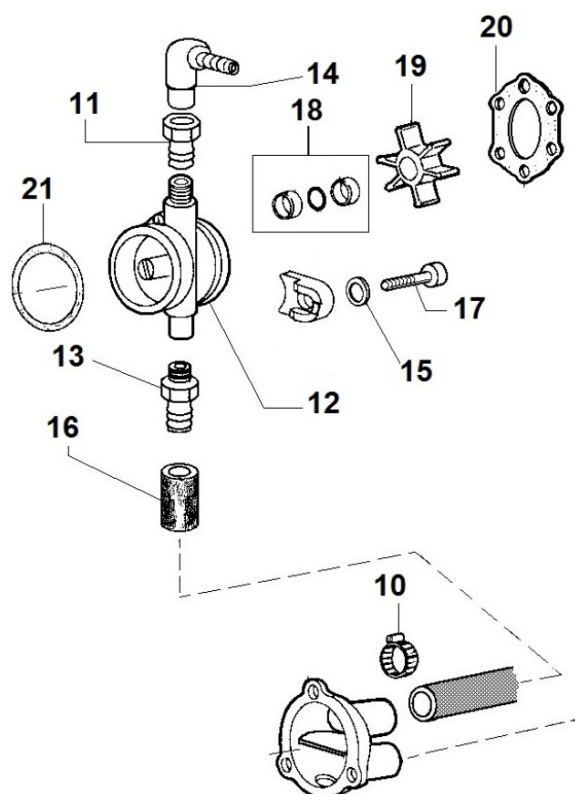

8077320210 - COOLANT PUMP

Pos	Kit	Included In	Code	Description	Qty	Old Code	Tech. Info
10			ED0036301110-S	CLAMP	2		
11			ED0059530720-S	NIPPLE	1		
12	A		ED0065845100-S	Pump, Sea Water	1		
13			ED0073302450-S	CONNECTOR	1		
14			ED0073302840-S	CONNECTOR	1		
15		(A)	ED0076252090-S	WASHER	2		
16			ED0096021700-S	TUBE	1		
17			ED0097302200-S	SCREW	2		
18		(A)	ED0081500280-S	ORING KIT	1		
19		(A)	ED0042002040-S	IMPELLER	1		
20		(A)	ED0047754980-S	GASKET	1		
21		(A)	ED0012002330-S	OR 40,95X2,62 U	1