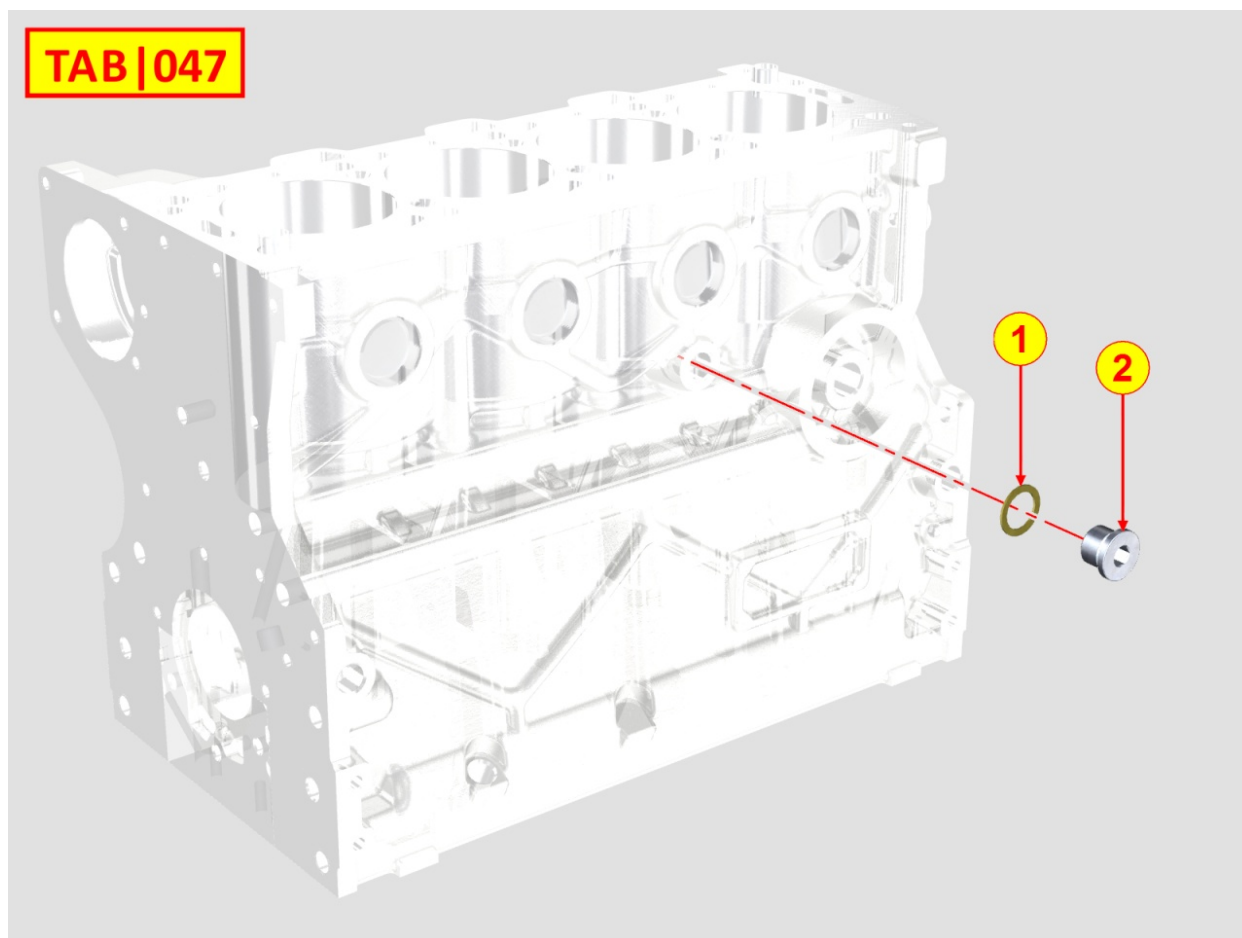

8047320150 - OIL COOLER

Pos	Kit	Included In	Code	Description	Qty	Old Code	Tech. Info
1			ED0046700190-S	COPPER WASHER D22X16.2 1	1		
2			ED0090400310-S	HEX PLUG M16X1.5 DIN 908 + ZNB	1