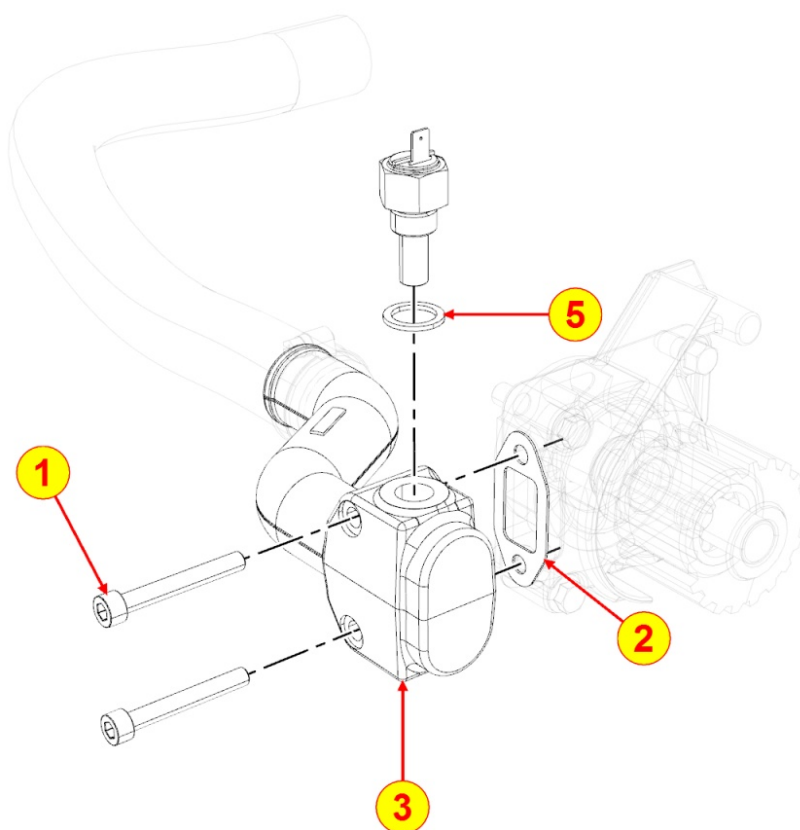

8075320120 - COOLANT INLET FLANGE

Pos	Kit	Included In	Code	Description	Qty	Old Code	Tech. Info
1			ED0097300180-S	SHSC SCREW ISO 4762 M6X45	2		
2			ED0045011580-S	WATER PUMP INLET FLANGE GASKET	1		
3			ED0073302860-S	WAT.PUMP ENTRY UNION(LOMB.MA.)	1		
5			ED0046700610-S	COPPER WASHER D19/14.2 1.5 THK	1		
9			ED0090400120-S	OIL DRAIN PLUG M14	1