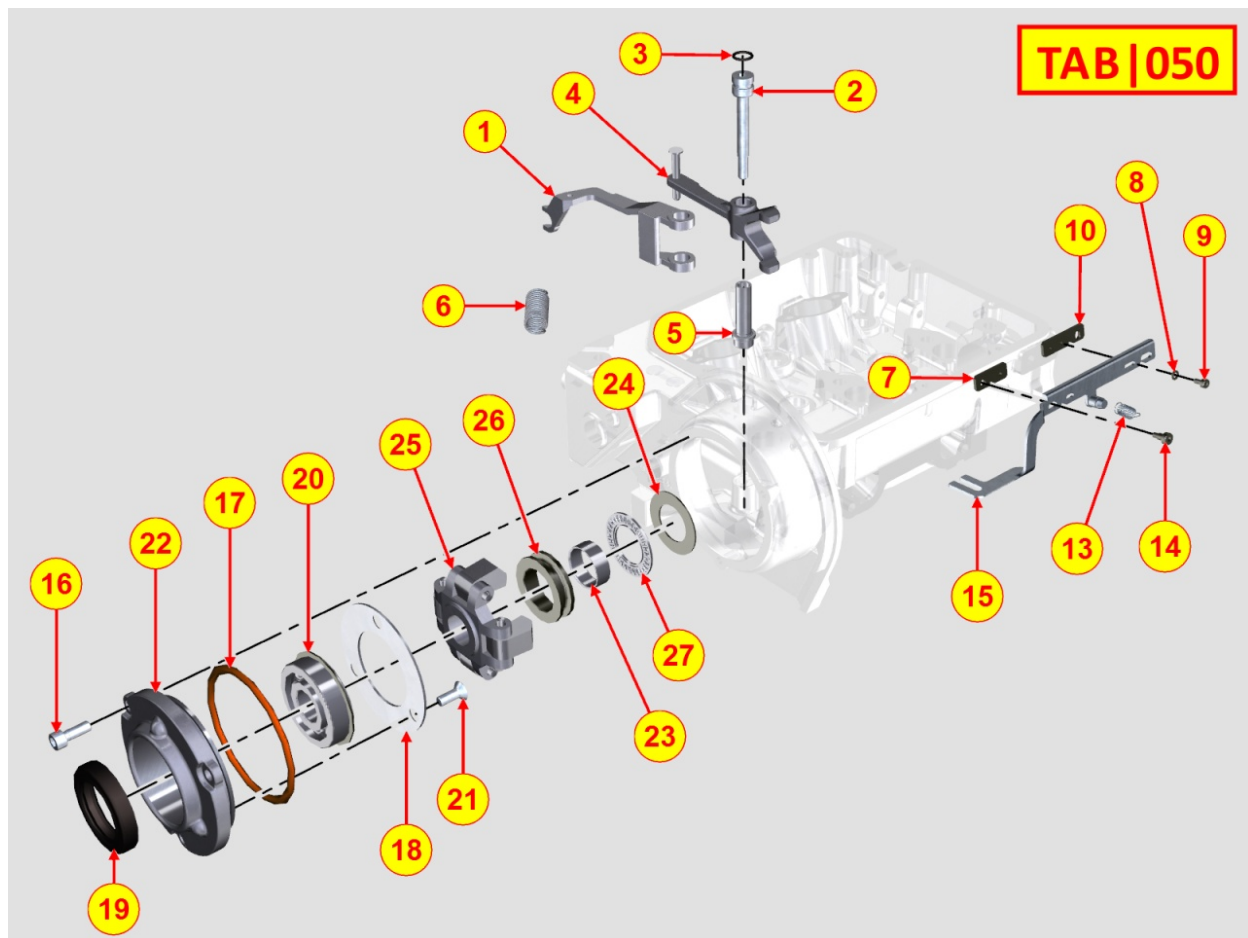

8050320760 - SPEED GOVERNOR

Pos	Kit	Included In	Code	Description	Qty	Old Code	Tech. Info
1	B		ED0048963600-S	LEVER ASSEMBLY	1		⚠
2		(B)	ED0061101010-S	REGULATOR LEVERS JURNAL	1		⚠
3		(B)	ED0012000370-S	O-RING 110	1		
4		(B)		POS. 1	1		
5		(B)	ED0019540200-S	SLEEVE	1		⚠
6			ED0056551850-S	DRIVE SPRING 3001/3600 RPM	1		⚠
7		(D) (E)	ED0063200710-S	PIASTRINA DI REGISTRO X ASTA	1		⚠
8		(D)	ED0076260370-S	RONDELLA PIANA 3,2X6X0,6	2/4/6		
9		(D)	ED0097320960-S	VITE TCEI M3X6 UNI5931 12.9	2		
10		(D) (E)	KDISC.		1	ED0063200730-S	
13			ED0056552560-S	REGULATOR SPRING	1		⚠
14			ED0098652020-S	SPECIAL SCREW FOR PUMP RACK	2		
15	E		ED0013801030-S	INJECTION PUMP CONNECTING ROD	1		⚠
16			ED0097300100-S	SOC HEAD CAP SCR M6X16L STEEL	3		
17		(A)	ED0012020370-S	*O-RING 3281-GOMMA SILIC-	1		
18		(A)	ED0062751660-S	SPEED GOVERNOR RETAINER PLATE	1		
19		(A)	ED0012133030-S	Oil seal 52X35X9	1		
20		(A)	ED0030010660-S	BALL BEARING 6304 NR radiale rig	1		
21			ED0098001620-S	SOC HEAD SCREW M6X16 DRILOC 10.9	3		
22	A		ED0026902940-S	*SPEED GOVERNOR COVER	1		
23		(C)	ED0015850850-S	Du bush Dia 25x28x10	1		
24			ED0073520630-S	TRUST WASHER AS25X42X1	1		
25			ED0088050480-S	SPEED GOVERNOR SUPPORT ASSY	1		
26	C		ED0054012500-S	SLEEVE	1		
27			ED0031101650-S	TRUST NEEDLE BEARING AXK2542	1