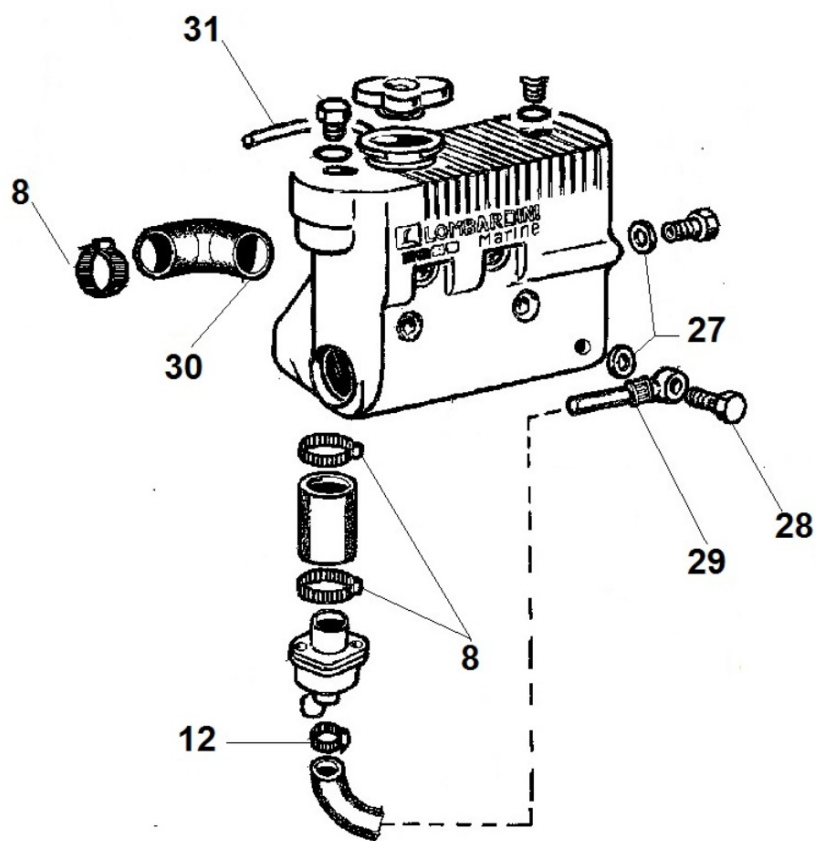

8068320600 - COOLANT HOSES

Pos	Kit	Included In	Code	Description	Qty	Old Code	Tech. Info
3			ED0093400150-S	TUBE	1		
8			ED0036301280-S	FASCETTA STRINGITUBO SERRATUBO INOX 30-45	2		
12			ED0036301290-S	CLAMP	1		
13			ED00933050990-S	TUBO RICIRCOLO LDW 502M-702M	1		
27			ED0046700610-S	COPPER WASHER D19/14.2 1.5 THK	2		
28			ED0019011190-S	BOLT	1		
39			ED0095800450-S	TUBE	1