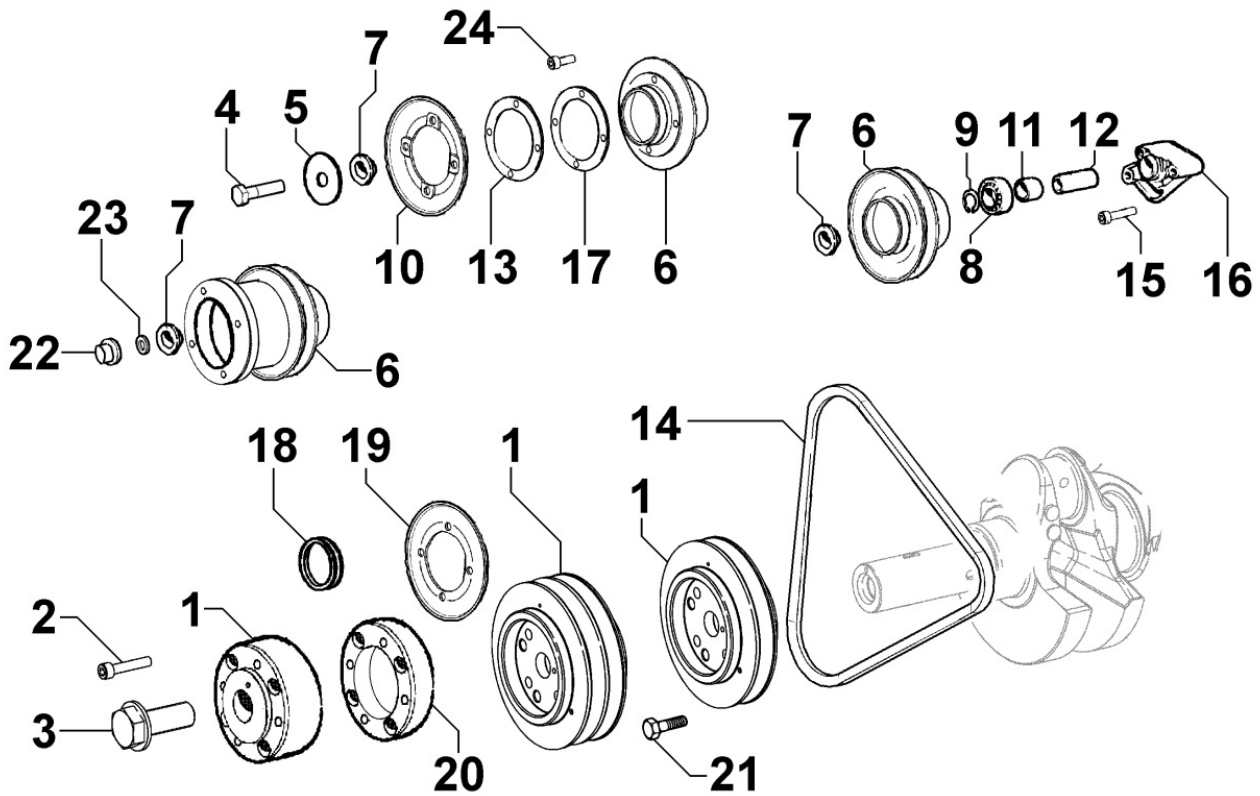

8014320840 - PULLEYS / BELT

Pos	Kit	Included In	Code	Description	Qty	Old Code	Tech. Info
1			ED0039023610-S	FLANGIA/FLANGE	1		
2			ED0097300150-S	SOC HEAD SCREW M6X30-5931.8G+ZN.B	4		
3			ED0098653190-S	CRANKSHAFT BOLT	1