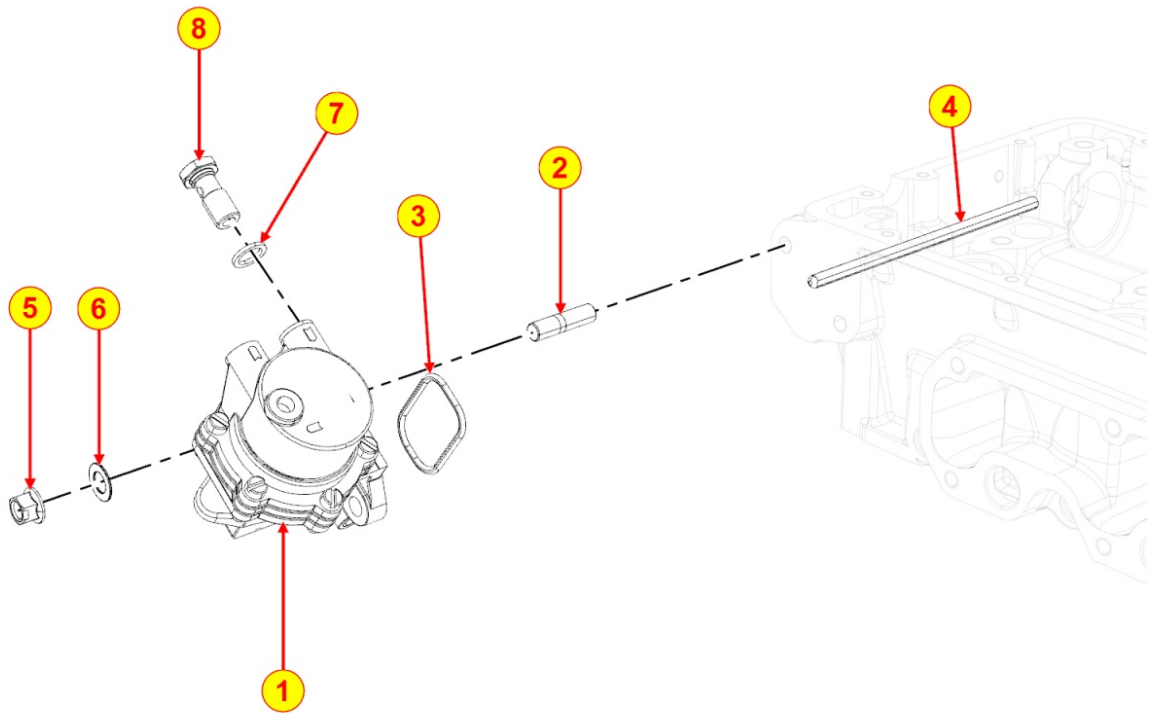

8062320410 - FUEL FEED PUMP

TAB | 062

Pos	Kit	Included In	Code	Description	Qty	Old Code	Tech. Info
1			ED0065851510-S	FUEL FEED PUMP	1		
2			ED0067800080-S	STUD M8X20	2		
3			ED0012000870-S	O-RING	1		
4			ED0072007210-S	FUEL PUMP PUSH ROD	1		⚠
5			ED0032401640-S	NUT	2		
6			ED0075550290-S	BEL WASHER D15/8.4 0.8 T	2		
7			ED0046700590-S	COPPER WASHER D14/10.2 1.	2		
8			ED0019011930-S	UNION BOLT M 10	1