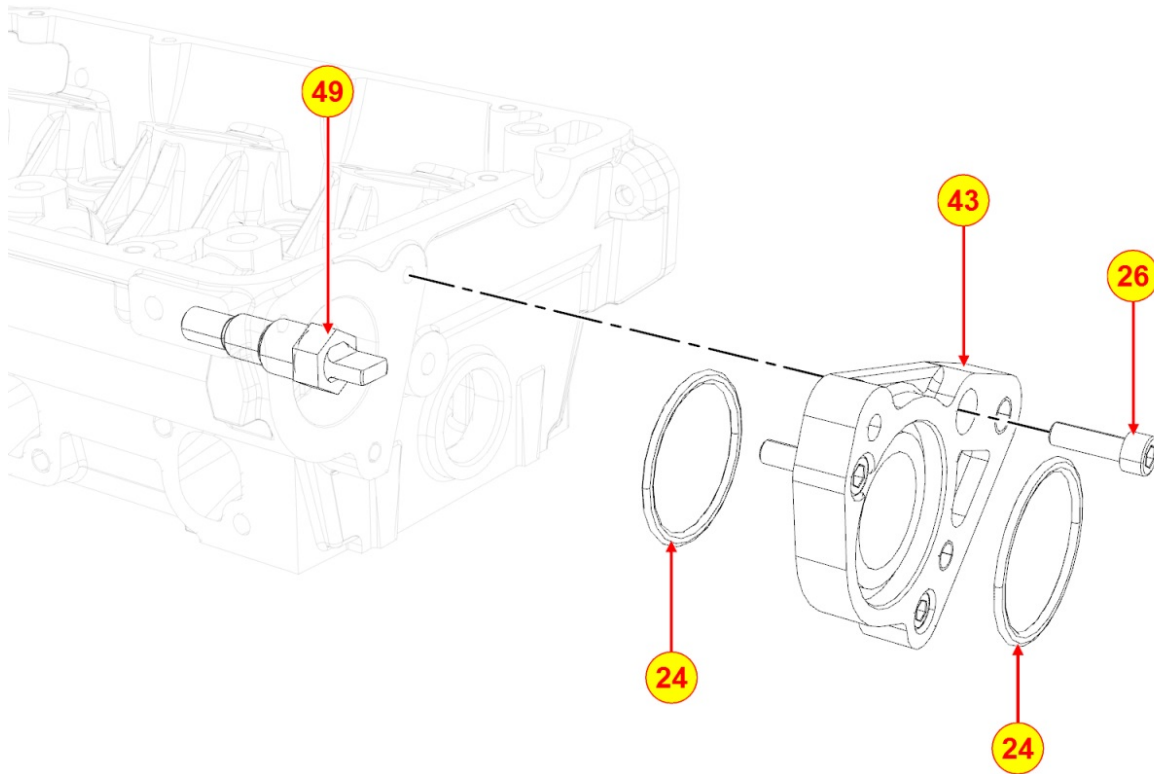

8140320320 - 3rd PTO

TAB | 140

Pos	Kit	Included In	Code	Description	Qty	Old Code	Tech. Info
24			ED0012002330-S	OR 40,95X2,62 U	2		
26			ED0097304160-S	SOCKET HEAD SCREW M6X20 WITH DRYLOC	3		
43			ED0088361970-S	SUPPORTO/SUPPORT S	1		
49			ED0042400590-S	GIUNTO/COUPLING	1		