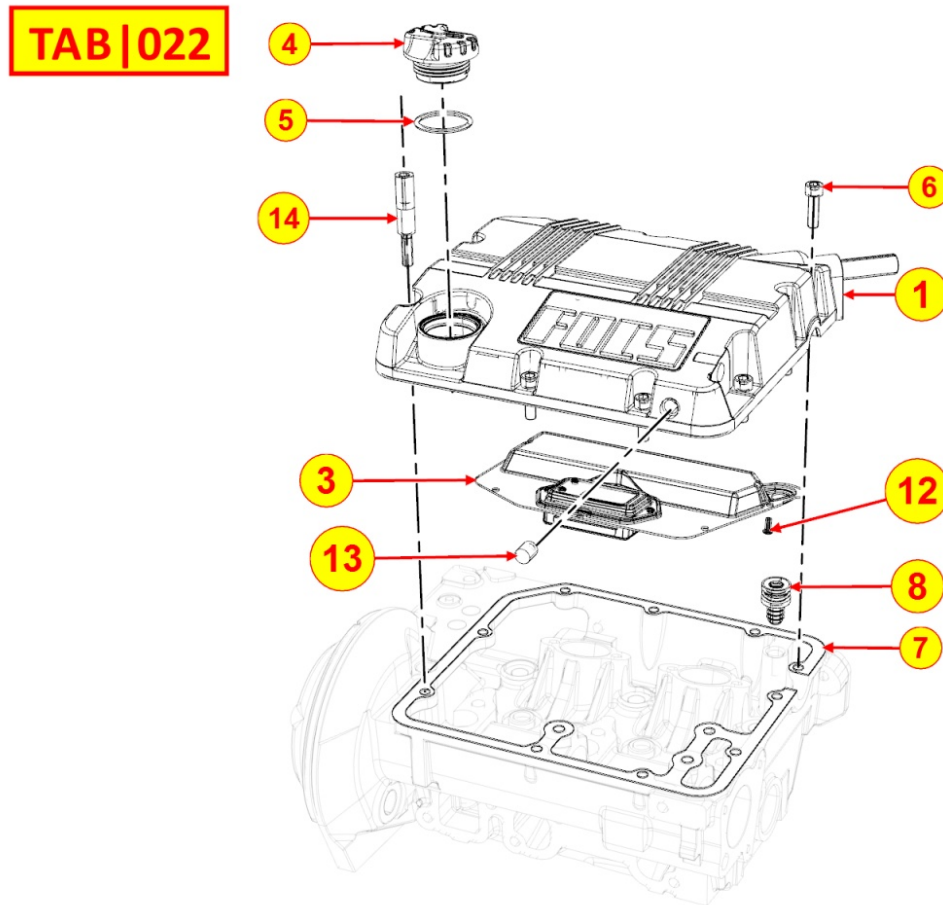

8022320500 - HEAD COVER

Pos	Kit	Included In	Code	Description	Qty	Old Code	Tech. Info
1			ED0021257400-S	ROCKER ARM COVER ASSY	1		
3		(A)	ED0050662200-S	BREATHING SYSTEM SHEET METAL PLATE KDW 7	1		
4			ED0090320930-S	Oil filling cap M30x2	1		
5			ED0012000820-S	O-RING D31.89/26.50 2.62 THK	1		
6			ED0097304160-S	SOCKET HEAD SCREW M6X20 WITH DRYLOC	8		
7			ED0044001030-S	ROCKER ARM COVER GASKET	1		
8			ED0053651220-S	COUPLING RUBBER COLLAR. HEAD / COVER	1		
12		(A)	ED0074810540-S	RIVET 3.2X8 -1103-0410	7		
13		(A)	ED0090801330-S	PLUG AVSEAL D8 02961-00810	1		
14			ED0025011020-S	STUD BOLT	2