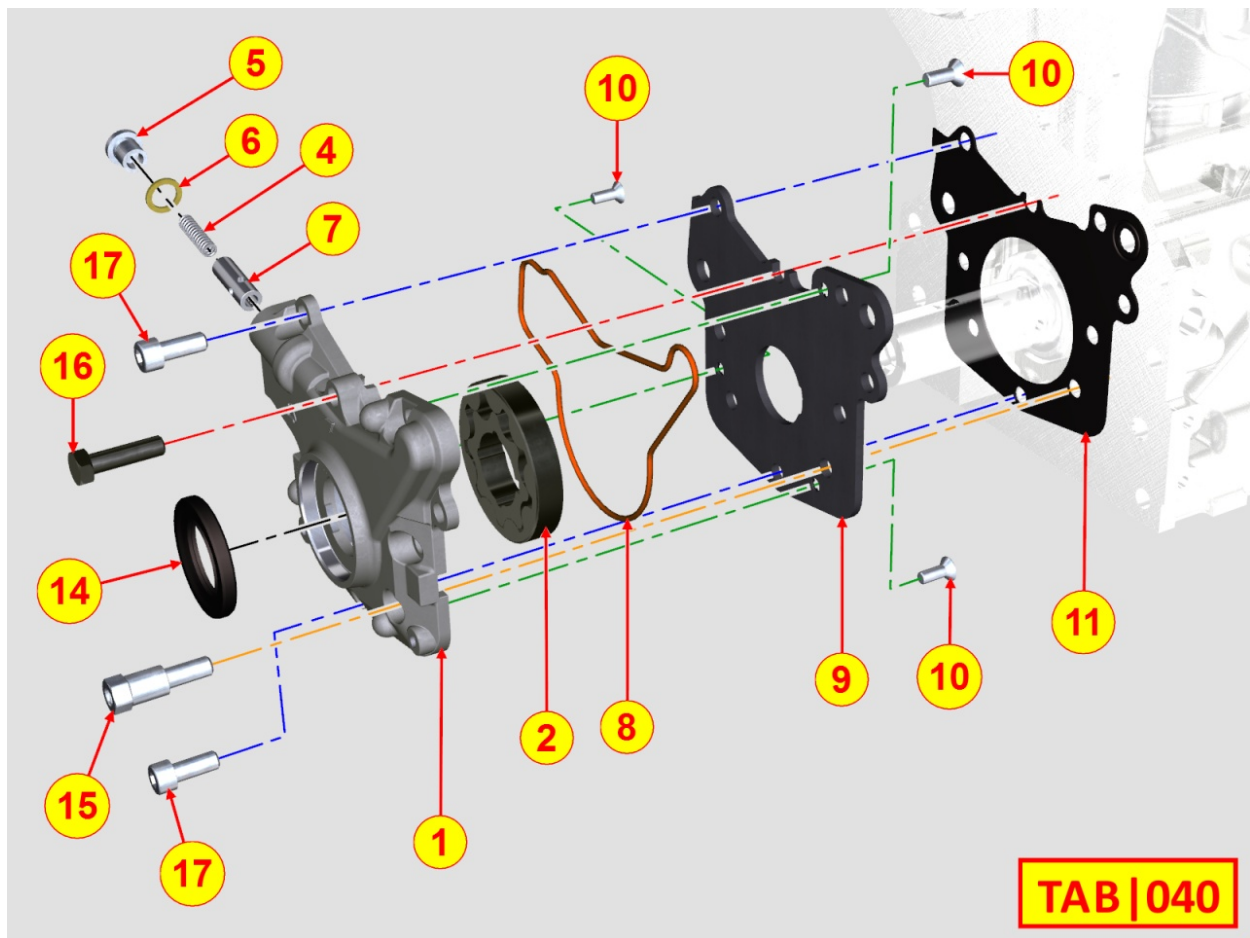

8040320040 - OIL PUMP

Pos	Kit	Included In	Code	Description	Qty	Old Code	Tech. Info
1	A		ED0066051310-S	OIL PUMP WITH ROTOR 8MM	1		
2		(A)		POS. 1			
5		(A)	ED0090150050-S	BY PASS VALVE PLUG	1		
6		(A)	ED0046700600-S	COPPER WASHER	1		⚠
7		(A)	ED0064950450-S	BY PASS VALVE PISTON	1		
8		(A)	ED0012002920-S	OIL PUMP COVER GASKET	1		⚠
9		(A)		POS. 1			
10		(A)	ED0098000610-S	CAPSCREW	3		
11		(A)	ED0045802160-S	*OIL PUMP GASKET	1		
14			ED0012133430-S	OIL SEAL 32X50X6 PER AL	1		⚠
15			ED0098651740-S	SPECIAL SCREW	2		
16			ED0017700070-S	HEX SCREW M8X30-5737-8G+ZN.B	1		
17			ED0097320740-S	SOC HEAD SCR M8X20L UNI5931 ST	6