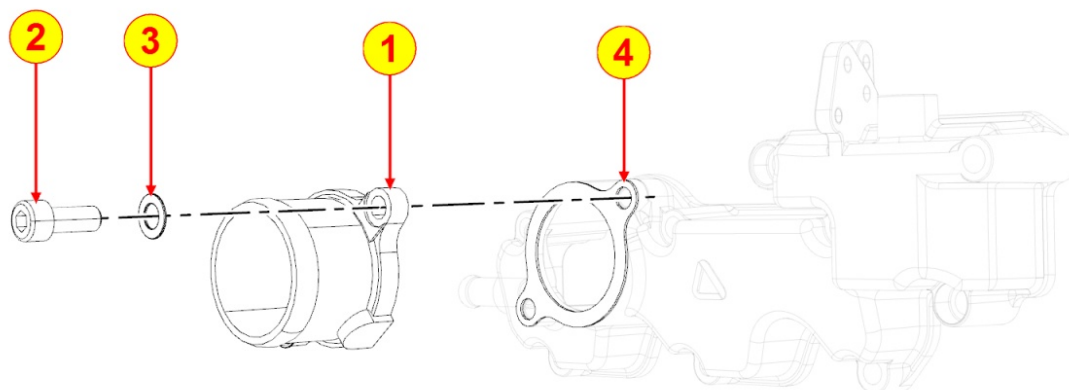

8082320170 - AIR INLET ACCESORIES

TAB | 082

Pos	Kit	Included In	Code	Description	Qty	Old Code	Tech. Info
1			ED0038661530-S	FLANGE GREY	1	ED0038660830-S	
2			ED0017700050-S	HEX HEAD BOLT	2		
3			ED0075550290-S	BEL WASHER D15/8.4 0.8 T	2		
4			ED0045010810-S	Intake Elbow Gasket	1