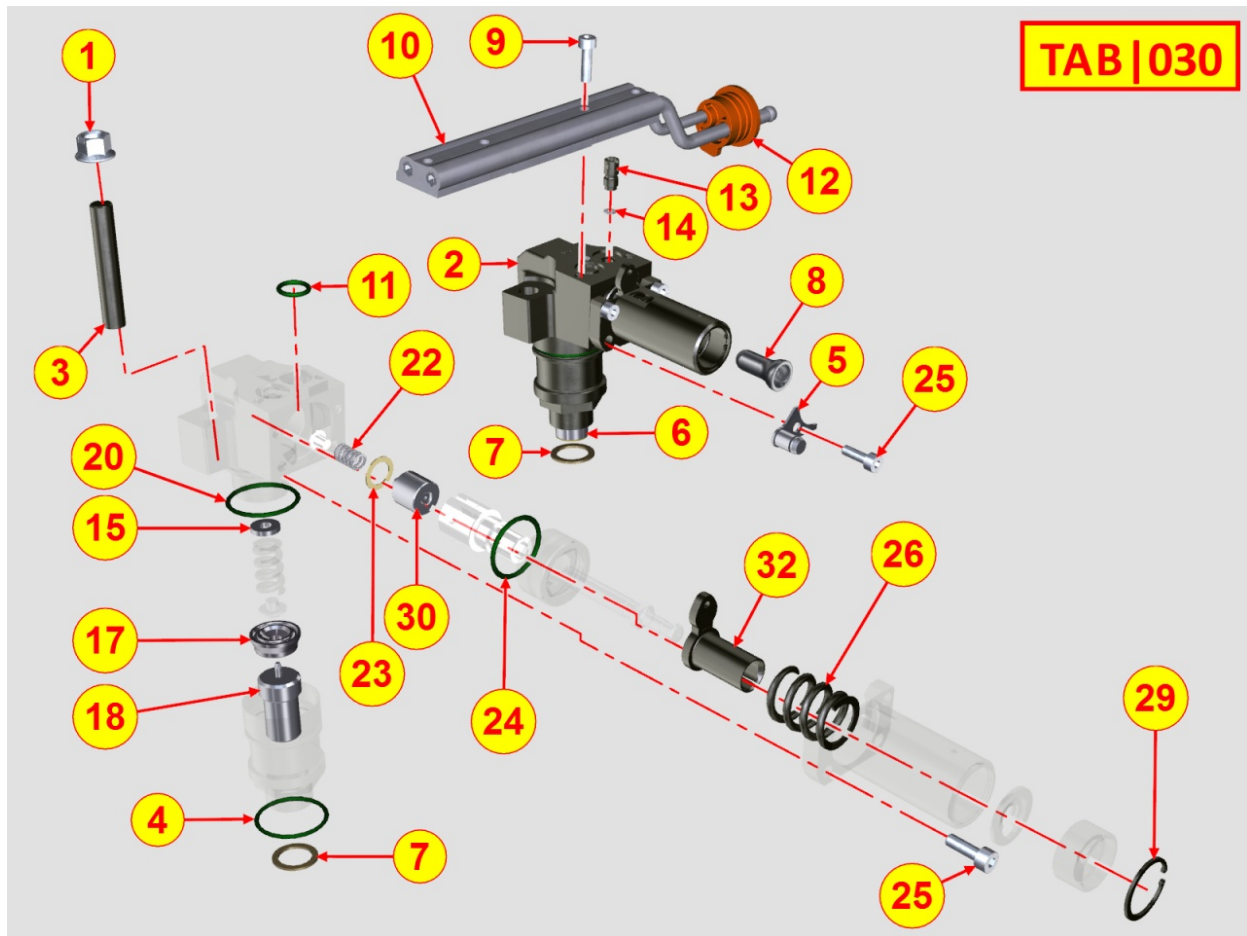

8030320070 - INJECTION SYSTEM

Pos	Kit	Included In	Code	Description	Qty	Old Code	Tech. Info
1			ED0032401640-S	NUT	4		
2	A		ED0065902900-S	UNIT PUMP INJECTOR	2		⚠
3			ED0067802030-S	Stud M8X30 Fixing Unit Injector Pump	4		
4		(C)	ED0012002130-S	ANELLO OR 2106 - 26,70 X 1,78	2/3/4		
5			ED0063707960-S	OVERFUEL SPRING ASSEMBLY PLATE	1		⚠
6		(C)		802132...0			
7		(C)	ED0046700820-S	COPPER WASHER 14X19X1	2		
8				803532...0			
9			ED0097303130-S	SOCKET HEAD SCREW M4X16 DIN 7984-12.9	4		⚠
10	B		ED0093759930-S	COMMON RAIL FOCS 2C	1		⚠
11		(A) (C)	ED0012002860-S	ANELLO OR 9,25 X 1,78	2		⚠
12		(B)	ED0047500140-S	GASKET FOR FUEL TUBE COMPLETE	1		⚠
13		(A)	ED0096800410-S	REL. VALVE	2/3/4		
14		(A)	ED0047600380-S	GASKET	2/3/4		
15		(A)	ED0083351420-S	SPACER	1		⚠
17		(A)	ED0035272200-S	SPACER	2/3/4		
18	C	(A)	ED0048960400-S	NOZZLE ASSY 436	2/3/4	ED0065314360-S	
20		(A) (C)	ED0012002870-S	ANELLO OR 25,12 X 1,78	2/3/4		
22		(A)	ED0058012740-S	SPRING	2/3/4		
23		(A)	ED0047600150-S	GASKET	2/3/4		
24		(A)	ED0012002770-S	O RING	2/3/4		
25		(A)		KDISC.	4to12	ED0097302060-S	
26		(A)	ED0057551130-S	SPRING	2/3/4		
29		(A)	ED0012410090-S	SNAP RING	2/3/4		
30		(A)	ED0096721070-S	DELI. VALVE	2/3/4