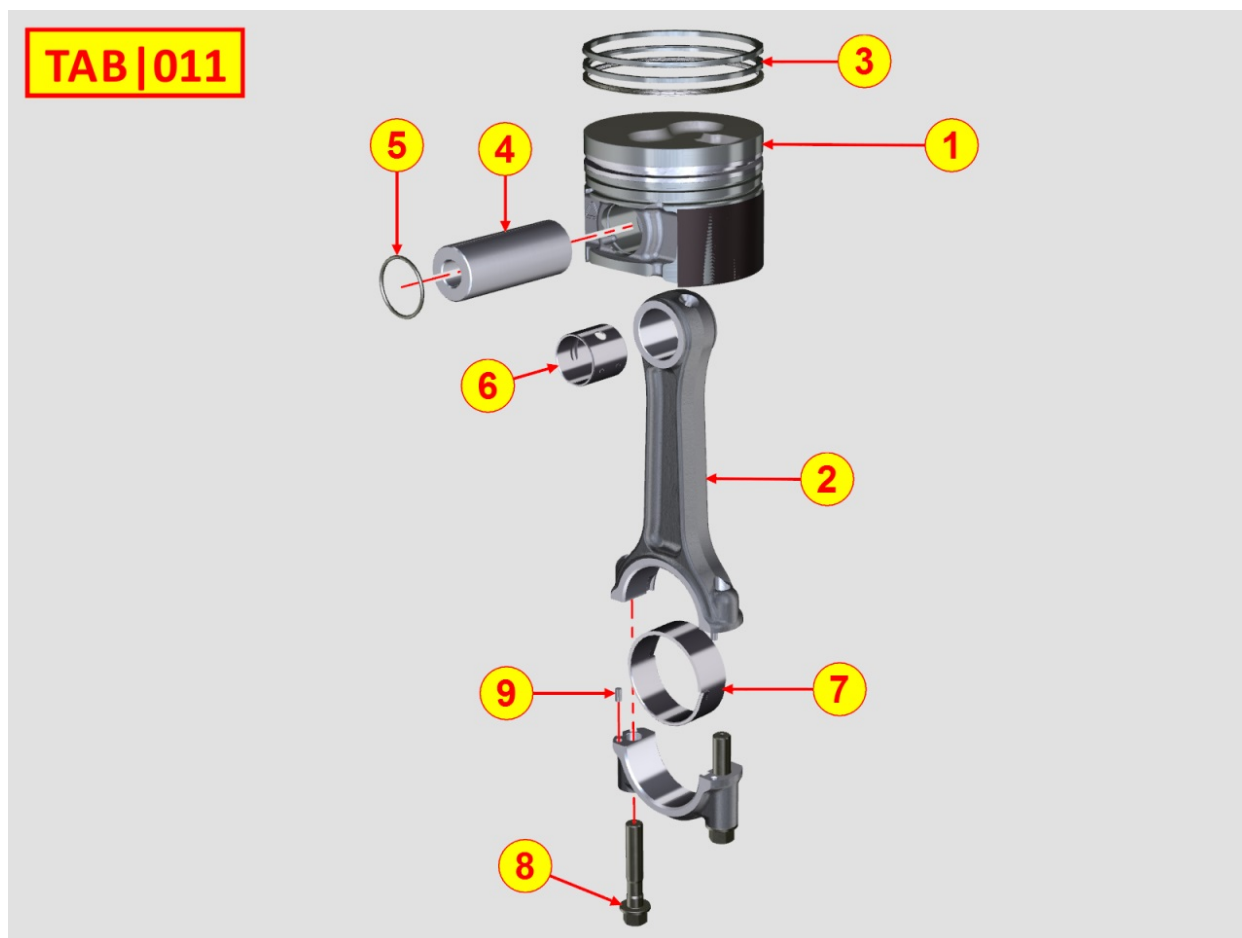

8011320110 - PISTON / CONNECTING ROD

Pos	Kit	Included In	Code	Description	Qty	Old Code	Tech. Info
1	A		ED0065015120-S	PISTON SET STD	2		
1	A		ED0065015130-S	COMPLETE PISTON FOCS 1404 +0,50	2		
1	A		ED0065015140-S	COMPLETE PISTON FOCS 1404 +1,00	2		
2	B		ED0015262260-S	*CONNECTING ROD ASSY.	2		▲
3		(A)	ED0082112480-S	RINGS STAND.	2/3/4		
3		(A)	ED0082112490-S	SEGMENTS SERIES STD FOCS 1404 +0,50	2/3/4		
3		(A)	ED0082112500-S	SEGMENTS SERIES STD FOCS 1404 +1.00	2/3/4		
4		(A)	ED0084800810-S	PISTON PIN 20X55 f.10,5	2		
5		(A)	ED0012610990-S	PISTON CIRCLIP	4		
6		(B)	ED0016300380-S	SMALL END BUSH	2/3/4		▲
7			ED0016401160-S	BEARING STD	2/3/4		▲
7			ED0016401170-S	UNDER SIZE CONNECTING ROD -0,25	2/3/4		▲
7			ED0016401180-S	UNDER SIZE CONNECTING ROD -0,50	2/3/4		▲
8		(B)	ED0017701010-S	CONROD SCREW FL 8X1X42 R12	4/6/8