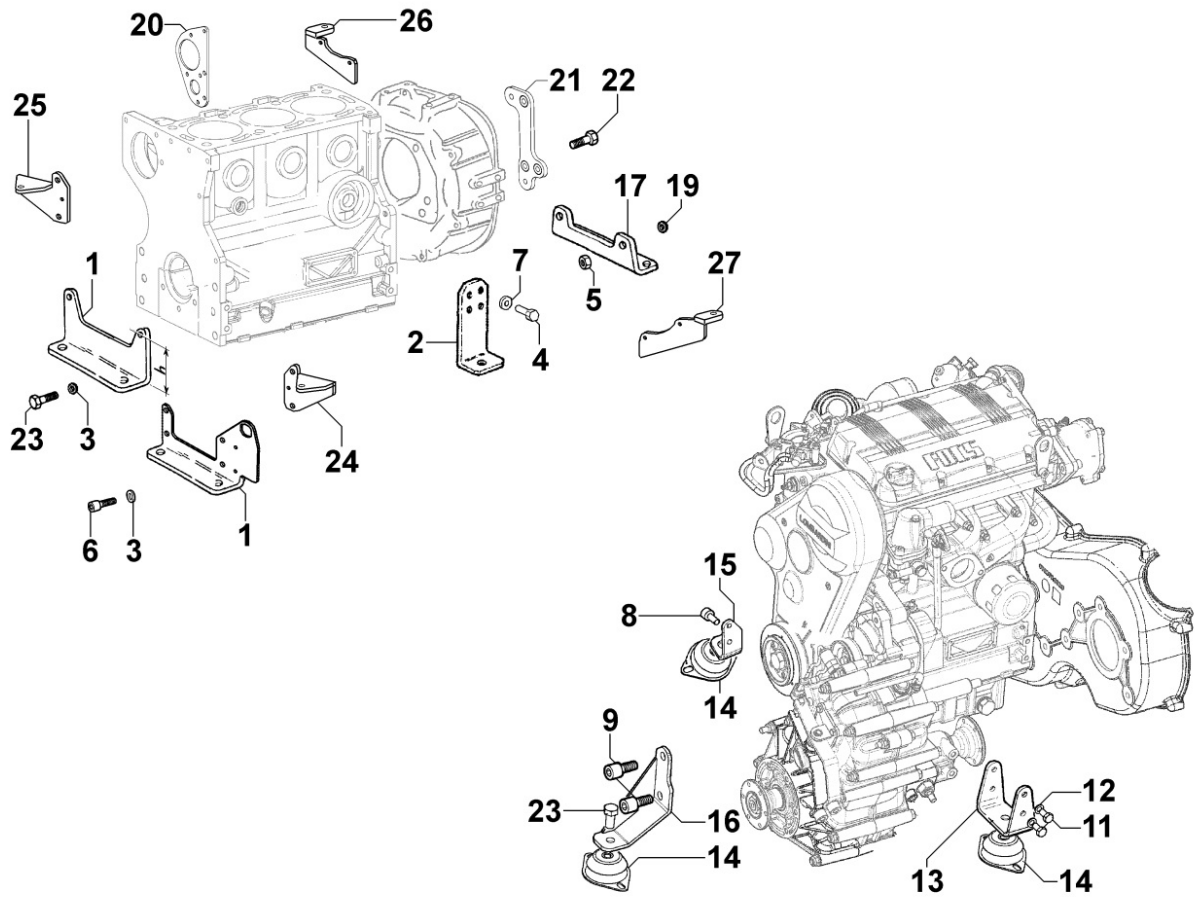

8025320810 - ENGINE MOUNTS

Pos	Kit	Included In	Code	Description	Qty	Old Code	Tech. Info
3			ED0076450070-S	SAFETY WASHER VS 12	4		
23			ED0017900880-S	HEX SCREW M12X25-5739-8G+ZNB	4