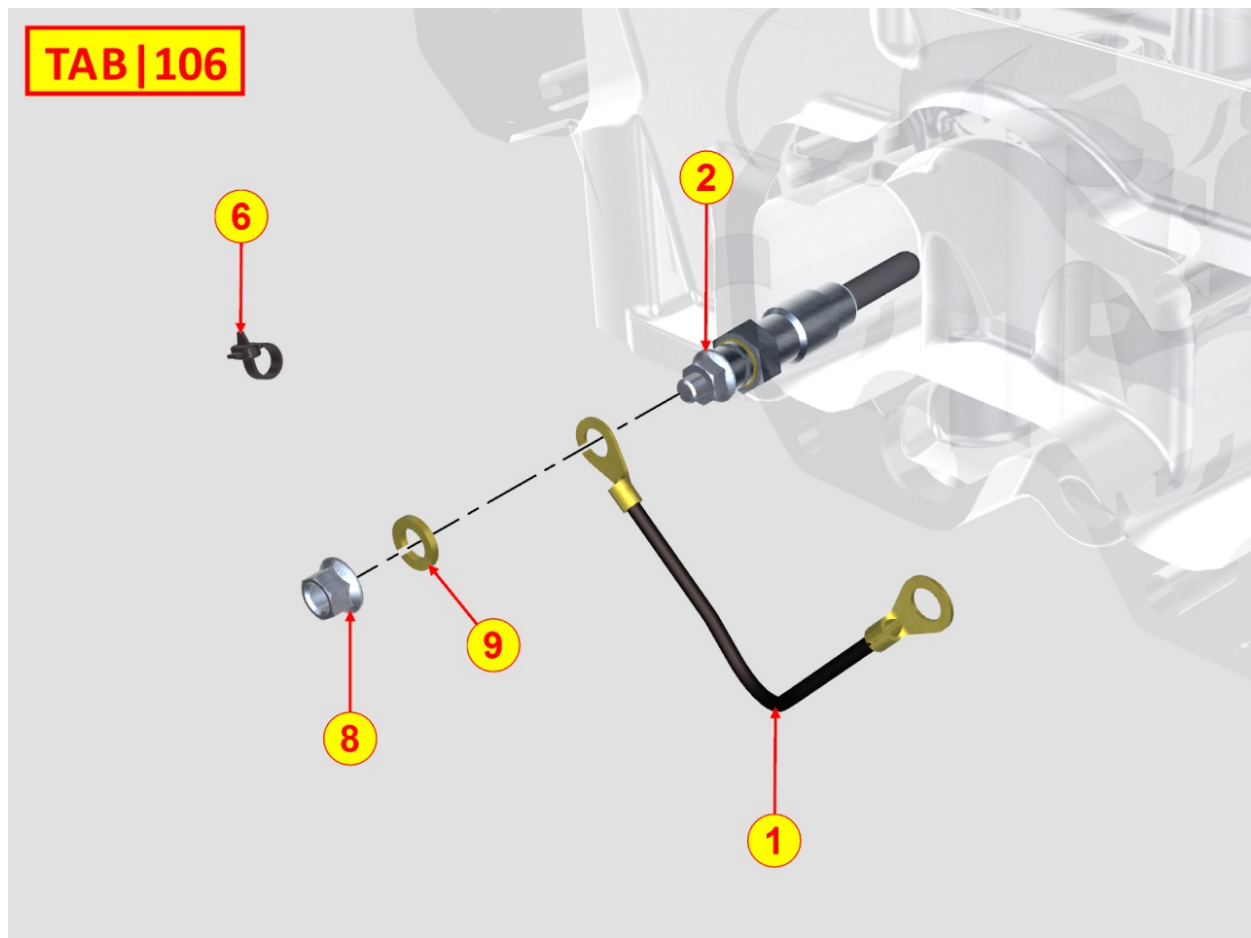

8106320170 - GLOW PLUGS / PRE-HEATING RELAY

Pos	Kit	Included In	Code	Description	Qty	Old Code	Tech. Info
1			ED0021855480-S	CONNECTION CABLE	1		
2	A		ED0021000890-S	GLOW PLUG	2	ED0021000980-S	
6			ED0024710190-S	NYLON COLLAR PLT2I-MO 3,6x203	1		
8		(A)	ED0032400040-S	NUT M5 UNI 5588 6s PG Zinc Pla	2	ED0032400050-S	
9		(A)	ED0076260660-S	WASHER	2