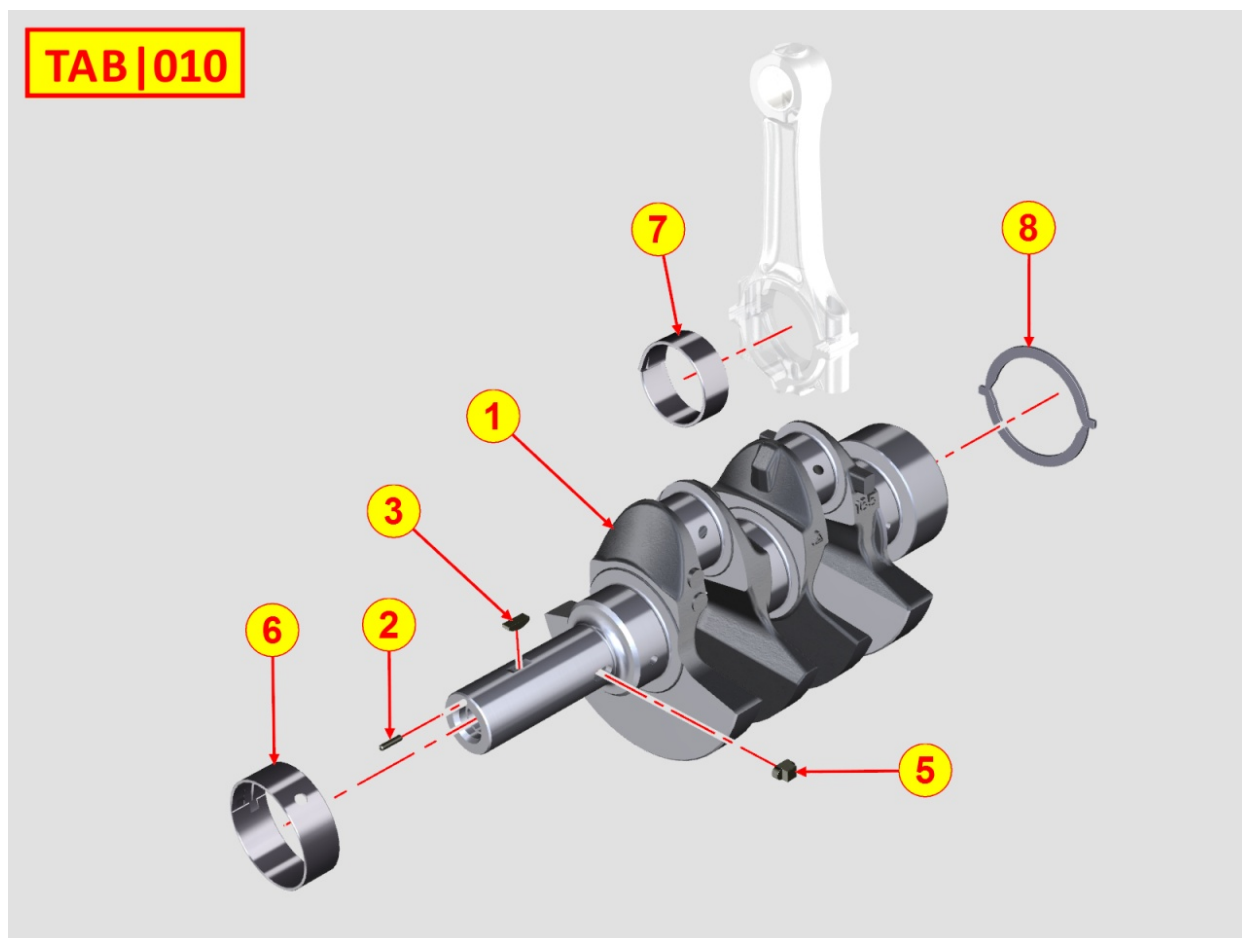

8010320100 - CRANKSHAFT

Pos	Kit	Included In	Code	Description	Qty	Old Code	Tech. Info
1	A		ED0010511040-S	CRANKSHAFT ASSY LDW702	1		
2		(A)	ED0084300040-S	TAPER PIN 3x12 DIN 1481	1		
3		(A)	ED0022801190-S	KEY 5X4	1		
4		(A)	ED0090801320-S	PLUG AVSEAL D6 02961-00607	2		
5		(A)	ED0022801490-S	KEY FOR OIL PUMP ROTOR 8MM	1		
6		(A)		802032...0	2/3/4/5		
7		(A)		801132...0	2/3/4		
8		(A)		802032...0	2