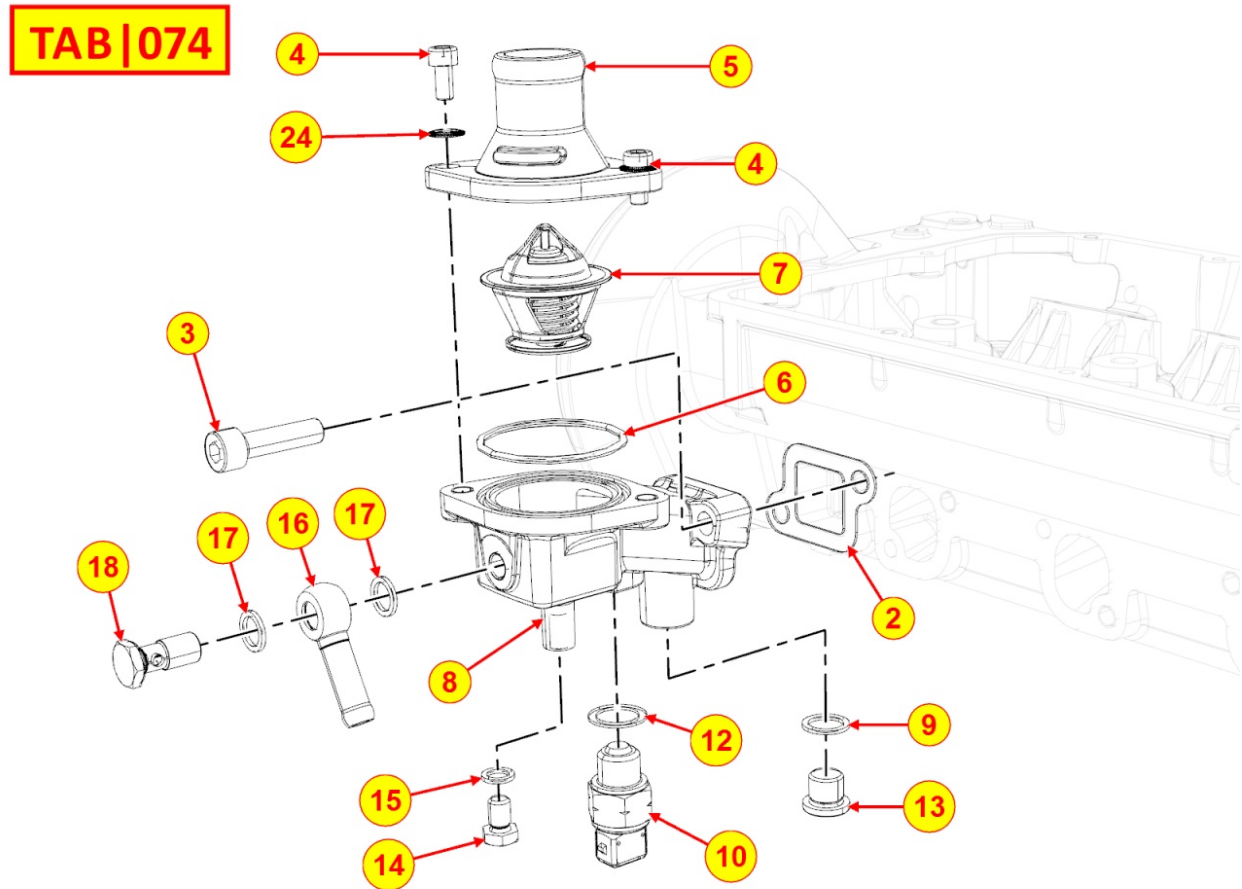

8074320570 - THERMOSTAT UNIT

Pos	Kit	Included In	Code	Description	Qty	Old Code	Tech. Info
2			ED0044600370-S	TERMOSTAT BODY GASKET	1		
3			ED0097320640-S	SOC HEAD SCREW M8x30-5931.8G+Zn.B	2		
4		(A)	ED0097320740-S	SOC HEAD SCR M8X20L UNI5931 ST	2		
5		(A)	ED0027502790-S	THERMOSTAT COVER	1		
6		(A)	ED0012000910-S	OR 3193	1		
7		(A)	ED0091951240-S	WATER THERMOSTAT	1		
8		(A)	ED0028712840-S	CORPO TERMOSTATO USCITA FRONT	1		
9		(A)	ED0046700610-S	COPPER WASHER D19/14.2 1.5 THK	1		
10		(A)	ED0091951080-S	THERMIST.-THERMOCONT. F16502	1		
12		(A)	ED0046700190-S	COPPER WASHER D22X16.2 1	1		
13		(A)	ED0090400120-S	OIL DRAIN PLUG M14	1		
14		(A)	ED0017700010-S	SCREW M.8X12-5739-8G+ZN.B	1		
14		(A)	ED0089650340-S	PLUG	1		
15		(A)	ED0046700580-S	COPPER WASHER 8,2X12X1,5	1		
16		(A)	ED0072702380-S	BANJO UNION	1		
17		(A)	ED0046700590-S	COPPER WASHER D14/10.2 1.	2		
18		(A)	ED0019011930-S	UNION BOLT M 10	1