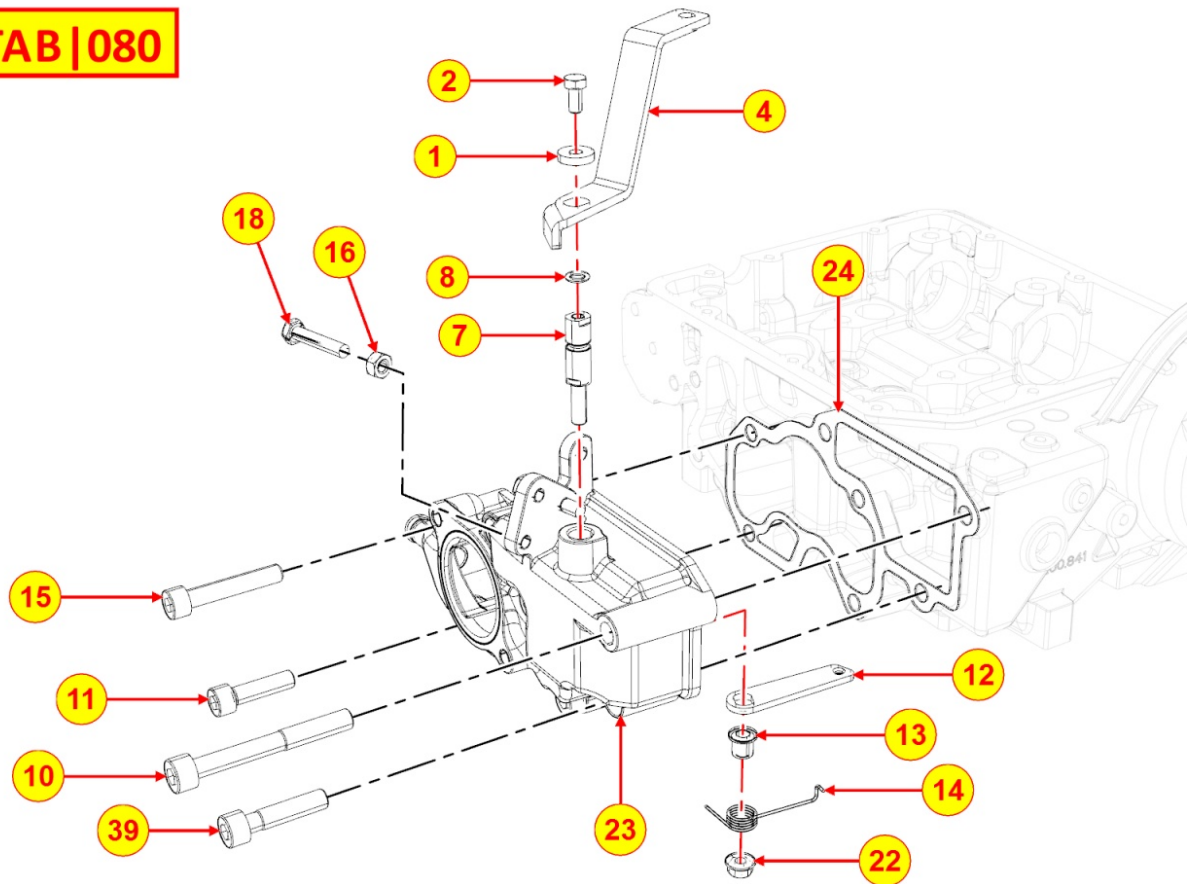

8080321470 - AIR INLET MANIFOLD / AIR FILTER

TAB | 080

Pos	Kit	Included In	Code	Description	Qty	Old Code	Tech. Info
1			ED0076253800-S	RONDELLA PIANA 5,1X14X3	1		
2			ED0017551010-S	VITE TE M5X10 5739-8G+ZN.B	1		
4			ED0052013430-S	EXTERNAL ACC.LEVER	1		⚠
7			ED0061405500-S	ACCELERATOR LEVER PIN	1		⚠
8		(B)	ED0012000520-S	O RING	1		⚠
10			ED0097300350-S	SOC HEAD SCREW M8X65-5931.8G+ZN.B	1		
11			ED0097320640-S	SOC HEAD SCREW M8x30-5931.8G+Zn.B	2		
12		(B)	ED0052006740-S	INTERNAL ACCELERATOR LEVER	1		
13		(B)	ED0019570140-S	BUSH	1		
14		(B)	ED0056600650-S	Spring for accelerator lever	1		⚠
15			ED0097300320-S	SOC HEAD CAP SCR M8X45L 8.8	3		
16		(B)	ED0032400080-S	NUT M6-CI.8 type 1-ISO	2		
18		(B)	ED0017600230-S	BOLT	2		
18		(B)	ED0017600290-S	HEX HEAD SCREW M6X30-5739-8G+ZN.B	1		
20		(A) (B)	ED0095991570-S	PIPE R9599-116	1		
22			ED0032030500-S	SELF LOCKING NUT M6 X 1	1		
23	A		ED0024862650-S	INTAKE MANIFOLD	1		⚠
23			ED0024862650-S	INTAKE MANIFOLD	1	ED0048966510-S	⚠
24			ED0044200800-S	INTAKE MANIFOLD GASKET	1		
39			ED0097320630-S	SOC HEAD CAP SCR M8X35L 8.8	1