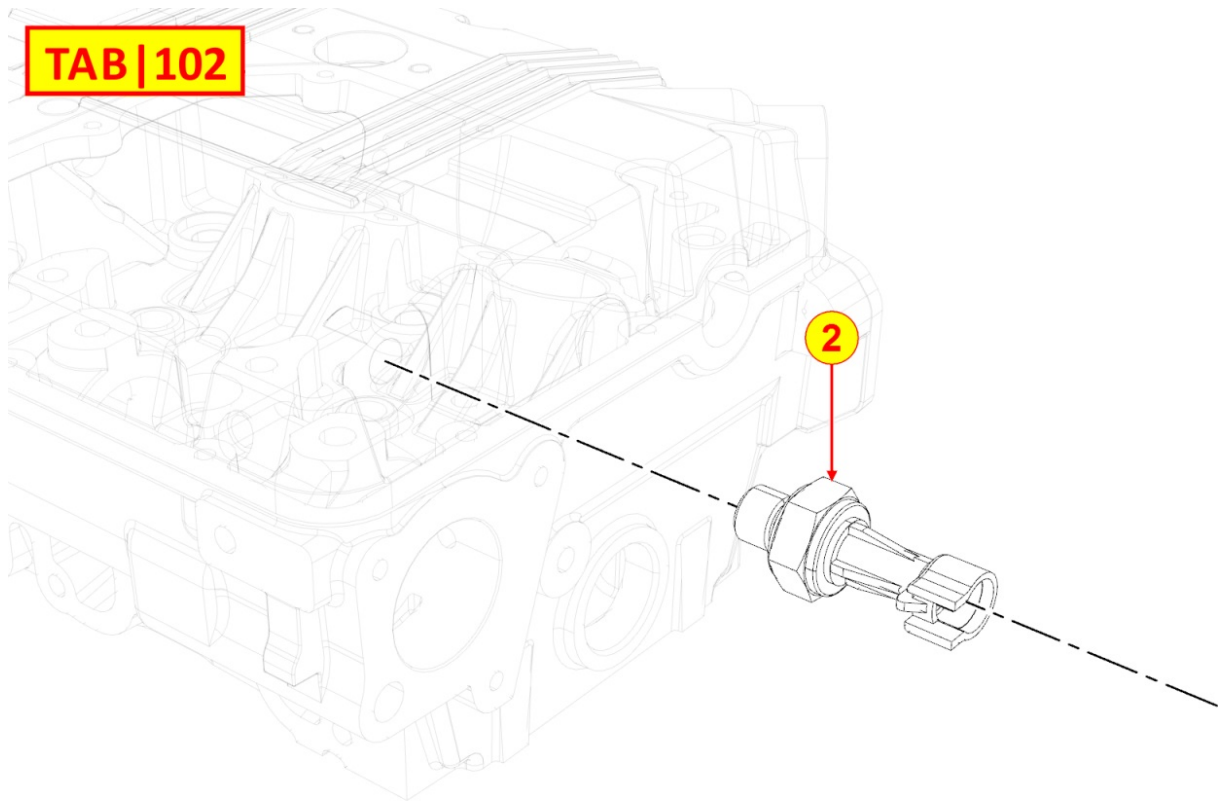

8102320300 - OIL PRESSURE SWITCH

Pos	Kit	Included In	Code	Description	Qty	Old Code	Tech. Info
2			ED0067450970-S	0.4BAR SEAL. OIL PRESS. SWITCH	1