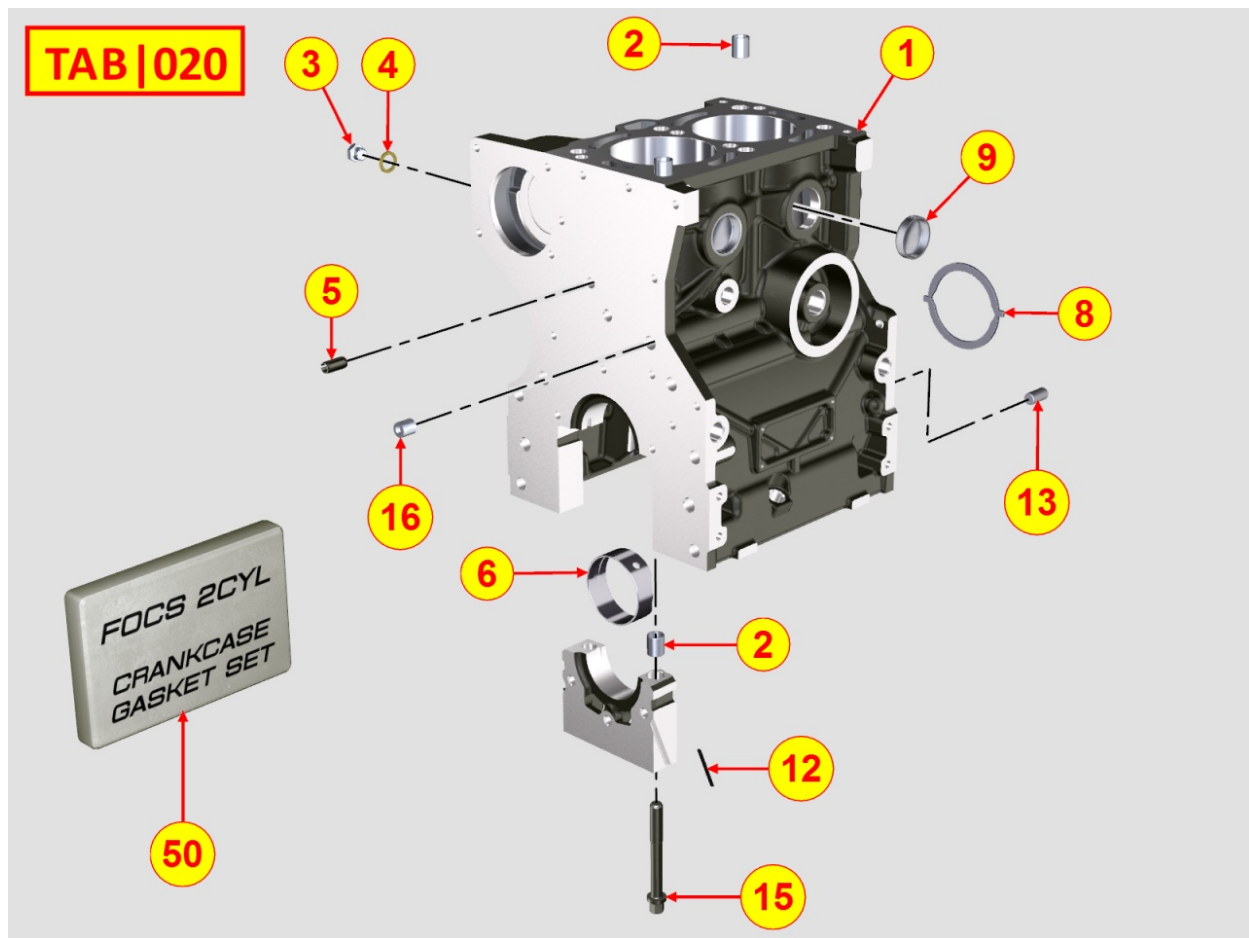

8020320150 - CRANKCASE

Pos	Kit	Included In	Code	Description	Qty	Old Code	Tech. Info
1	A		ED0015109140-S	CRANKCASE ASSY TWO CYLINDER	1		
2		(A)	ED0019701400-S	CYL DOWEL D13/11 15 LONG	2		⚠
3			ED0089650480-S	HEX PLUG M10X1 F.ZN12I	1		
4			ED0046700600-S	COPPER WASHER	1		⚠
5			ED0084301050-S	ELASTIC DOWEL PIN 8X16 DIN 1481	1		
6			ED0016111930-S	SUPP.BEARING STD.	3/4/5		⚠
6			ED0016111940-S	BEARING -0,25	3/4/5		⚠
6			ED0016111950-S	BEARING -0,50	3/4/5		⚠
8			ED0012571580-S	ANELLO SPALLAMENTO STD 1404	2		⚠
8			ED0012571590-S	THRUST BEARING +0.1	2		⚠
8			ED0012571600-S	THRUST BEARING +0.2	2		⚠
9		(A)	ED0089900220-S	PLUG D.30	2		⚠
12		(A)	ED0044000540-S	BEARING CUP RUBBER SEAL	4		⚠
13			ED0084001080-S	DOWEL PIN D.10X20 UNI 1707	2		
16		(A)	ED0090801820-S	PLUG AVSEAL D10 02961-01012	1		
20			ED0046700590-S	COPPER WASHER D14/10.2 1.	1		
50			ED0082051070-S	O'RING AND GASKET SET FOCS 2C (LOW SERI	1		⚠