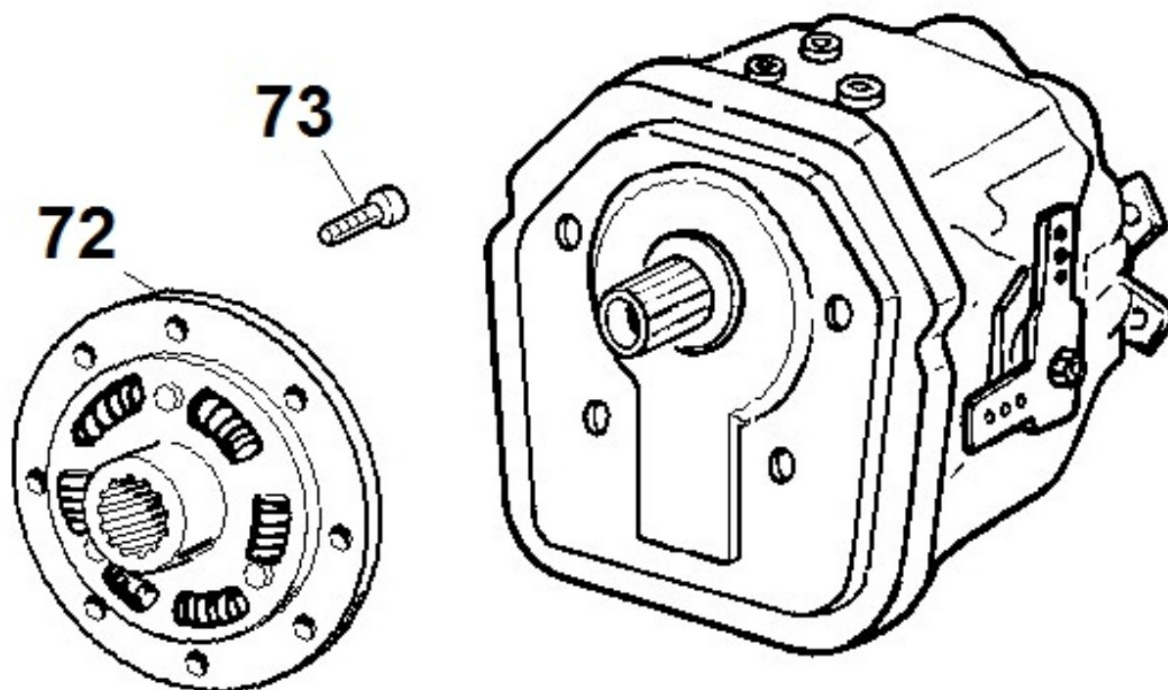

8185320090 - CLUTCH

Pos	Kit	Included In	Code	Description	Qty	Old Code	Tech. Info
72			ED0042511800-S	JOINT	1		
73			ED0097301070-S	VITE TCEI 6X14-5931-8G+ZN.B	8