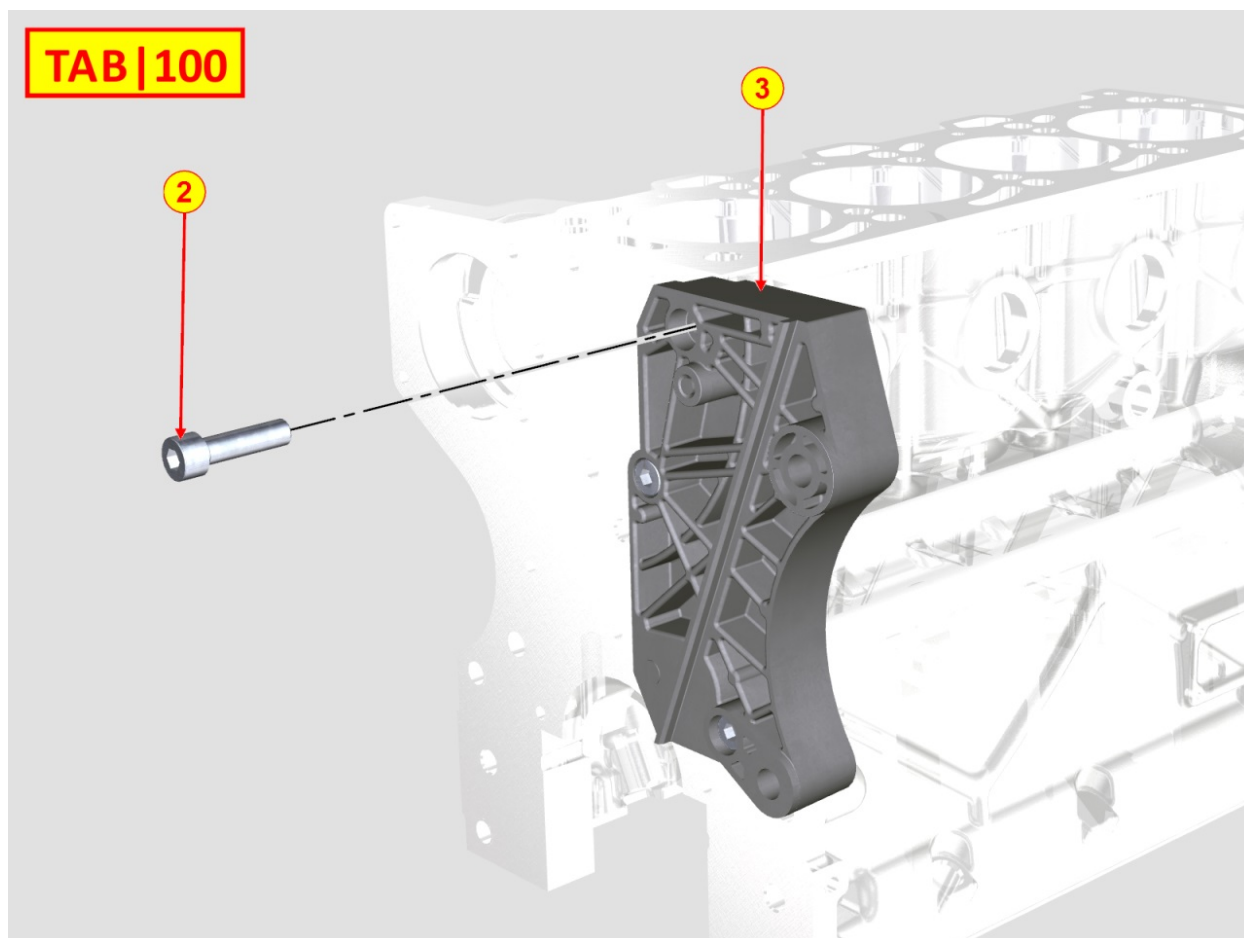

8100320350 - VOLTAGE ALTERNATOR

Pos	Kit	Included In	Code	Description	Qty	Old Code	Tech. Info
2			ED0097320640-S	SOC HEAD SCREW M8x30-5931.8G+Zn.B	3		
3			ED0087250940-S	ALTERNATOR BRACKET	1	ED0087250650-S