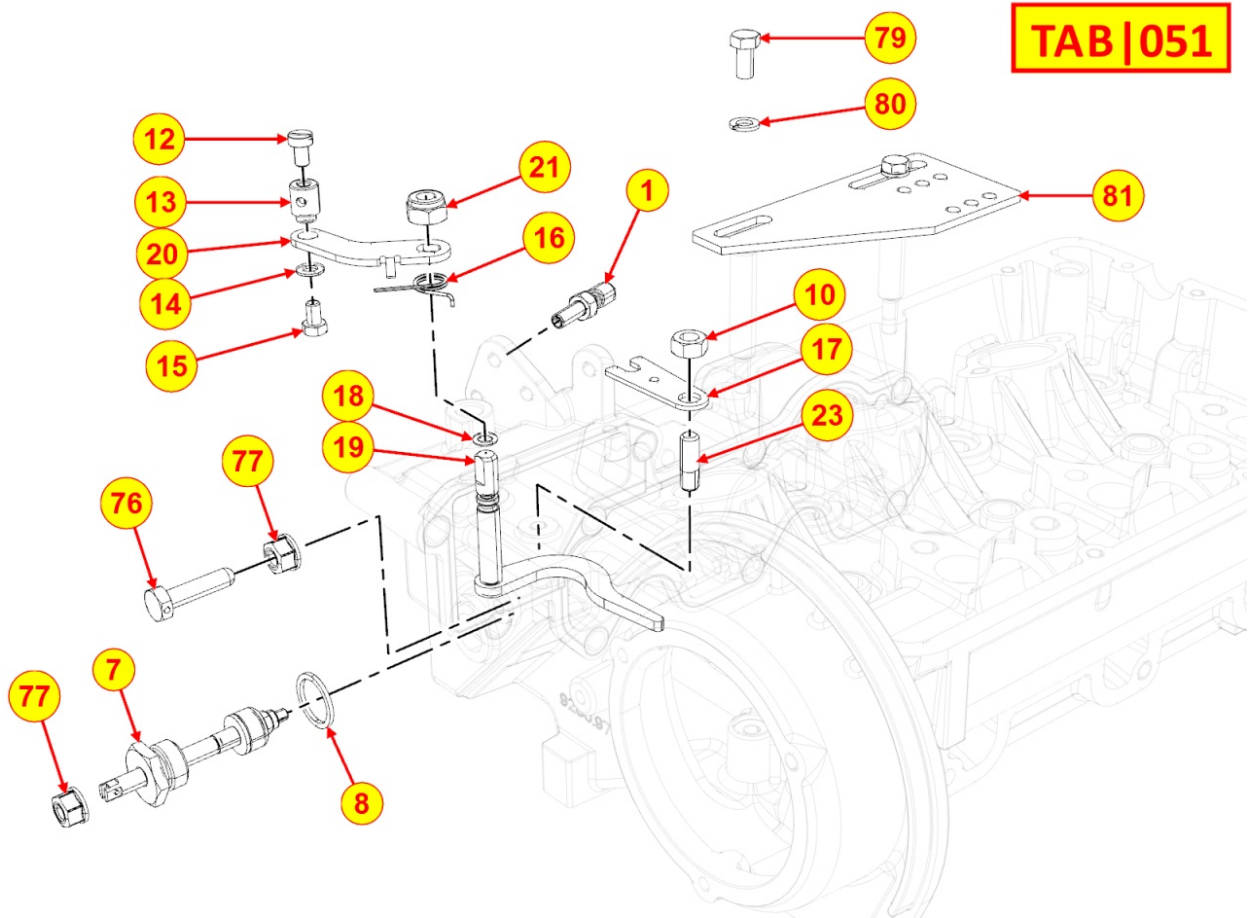

8051320480 - CONTROLS

Pos	Kit	Included In	Code	Description	Qty	Old Code	Tech. Info
7			ED0085761120-S	EX.FUELDEV.	1		
8			ED0044800460-S	Copper wahser 16.2X20X1.5	1		
10			ED0032400080-S	NUT M6-Cl.8 type 1-ISO	1		
12			ED0097900230-S	SOC HEAD SCRE M5X8 UNI 6107 acc.5S zn	1		
13			ED0060000490-S	LEVER PAD	1		
14			ED00771R0010-S	PLAIN WASHERS 5,3X10X1	1		
15			ED0017550010-S	HEX HEAD SCREW M5X8 5739-8G+ZN.B	1		
16			ED0056600470-S	LEVER SPRING	1		
17			ED0062751140-S	LOCKING STOP LEVER PLATE	1		
18			ED0012000510-S	RING	1		
19			ED0052004130-S	INTERNAL STOP LEVER	1		
20			ED0052004140-S	EXTERNAL STOP LEVER	1		
21			ED0032030750-S	LOCKNUT M.8 h.8,5	1		
23			ED0067600440-S	STUD 6X1X10 UNI 5911	1		
76			ED0017601280-S	SCREW M6 FOR EXTERNAL LEVER SET UP	1		
77			ED0032401530-S	NUT M 6X1 SEAL LOCK	2		⚠
79			ED0017601150-S	VITE TE.6X12-5739 INOX X5 CR.NI 1810 AIS	2		
80			ED0075650040-S	SPRING WASHER D11.1/6.1 1.3 TH	2		
81			ED0084901310-S	SQUAD. ATT. TELEC. X LOMB. MA.	1