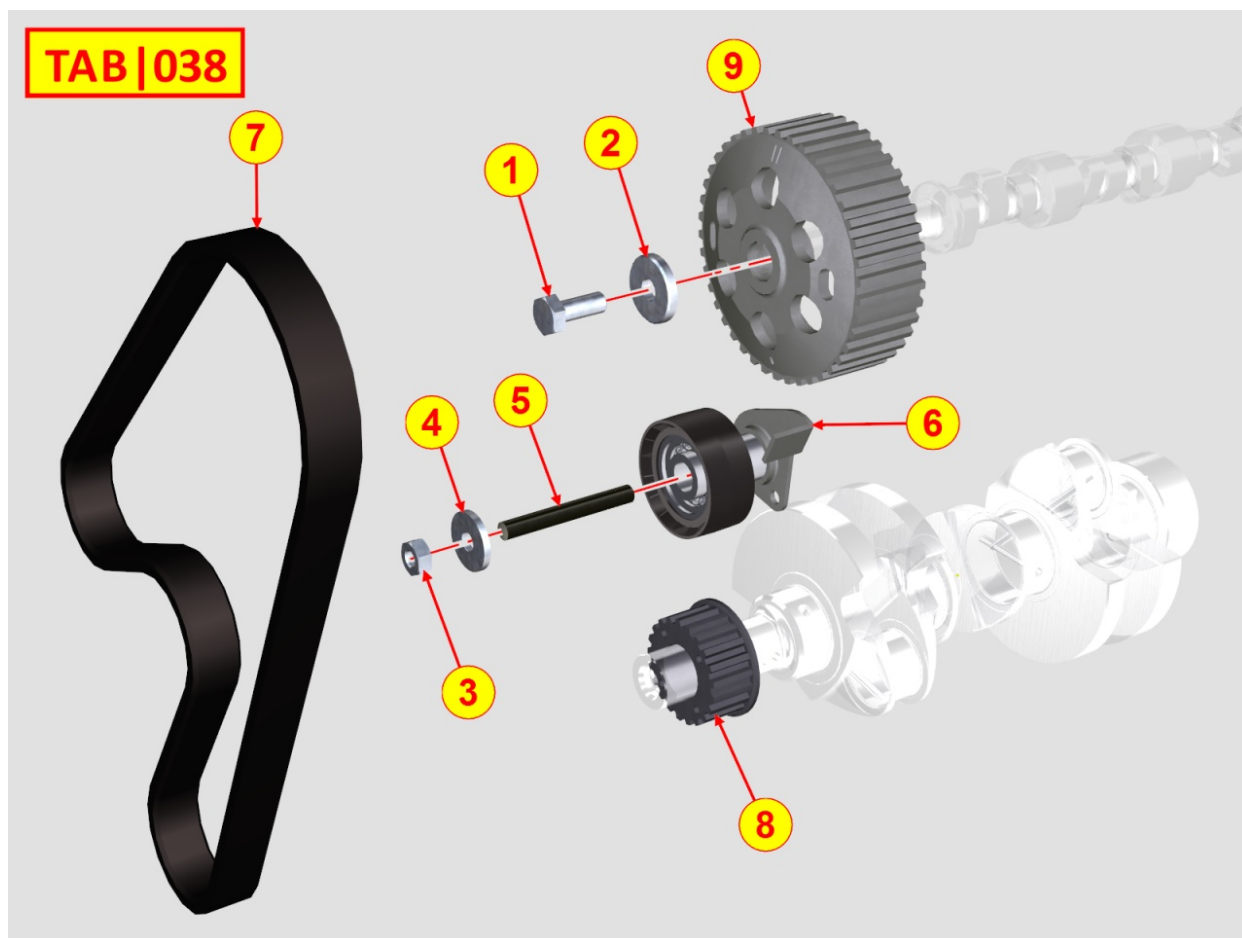

8038320020 - TIMING SYSTEM

Pos	Kit	Included In	Code	Description	Qty	Old Code	Tech. Info
1			ED0098201420-S	Hex bolt M10x25L, 1.25P	1		
2			ED0076250450-S	WASHER D.11X33X5	1		
3			ED0032400330-S	NUT M10X1,5-UNI.5588-8S+ZN.B	1		
4			ED0074950100-S	WASHER D.10,5X32X4	1		
5			ED0068000900-S	STUD M10X70 RAD.CORTA U	1		
6			ED0041100090-S	BELT TENSIONER	1		
7			ED0024403380-S	TIMING BELT	1		⚠
8			ED0069752920-S	TIMING DRIVING PULLEY	1		⚠
9			ED0070900120-S	TIMING DRIVEN PULLEY	1