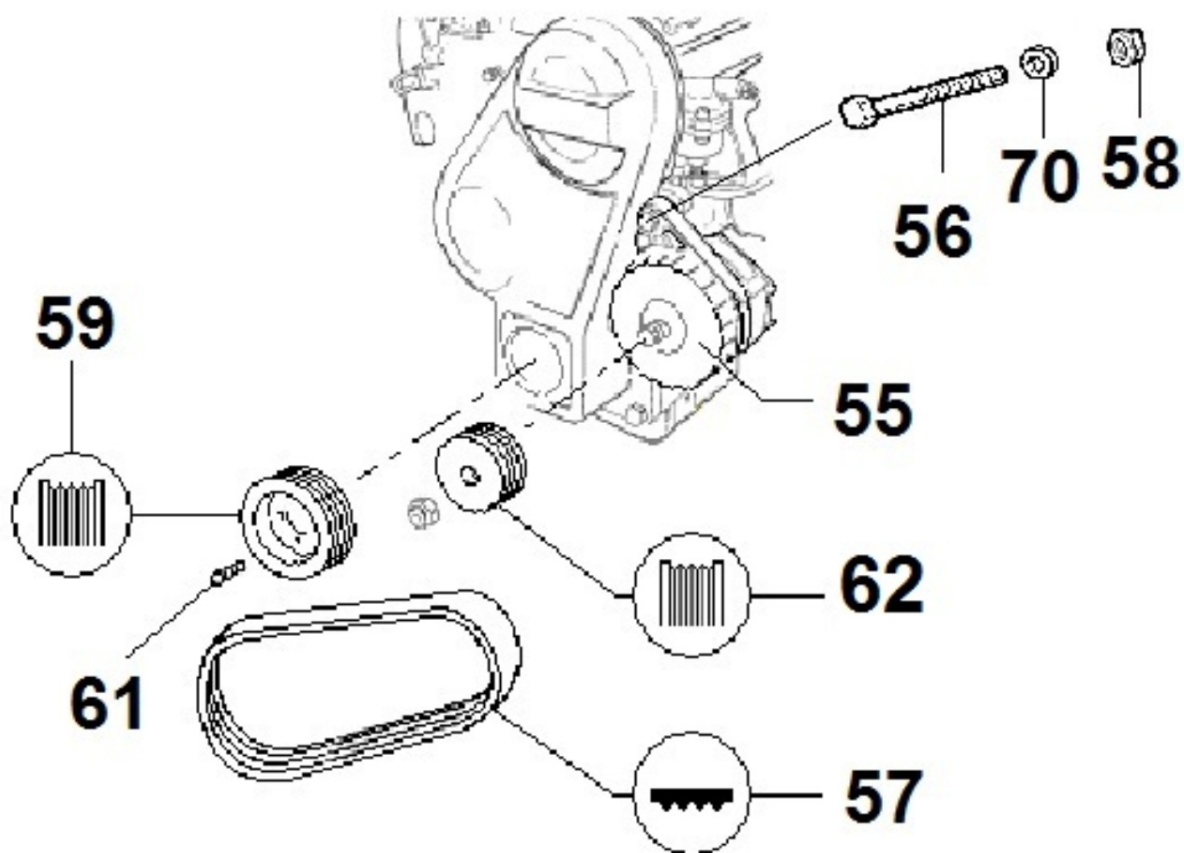

8100321190 - VOLTAGE ALTERNATOR

Pos	Kit	Included In	Code	Description	Qty	Old Code	Tech. Info
0			ED0011575150-S	ALTERNAT.ISKRA AAK1833 14V120A NERO	1		
0			ED0071005350-S	PULEGGIA POLI-V 4PK FOCS L.M. NERO	1		
55			ED0011575150-S	ALTERNAT.ISKRA AAK1833 14V120A NERO	1	ED0011573860-S	
56			ED0017801690-S	SCREW	2		
57			ED0024404510-S	BELT POLY-V 4PK710 FOCS LOMBARDINI	1		
58			ED0032401420-S	NUT	2		
59			ED0071005350-S	PULEGGIA POLI-V 4PK FOCS L.M. NERO	1	ED0071005120-S	
60			ED0076252110-S	WASHER	2		
61			ED0097302200-S	SCREW	4