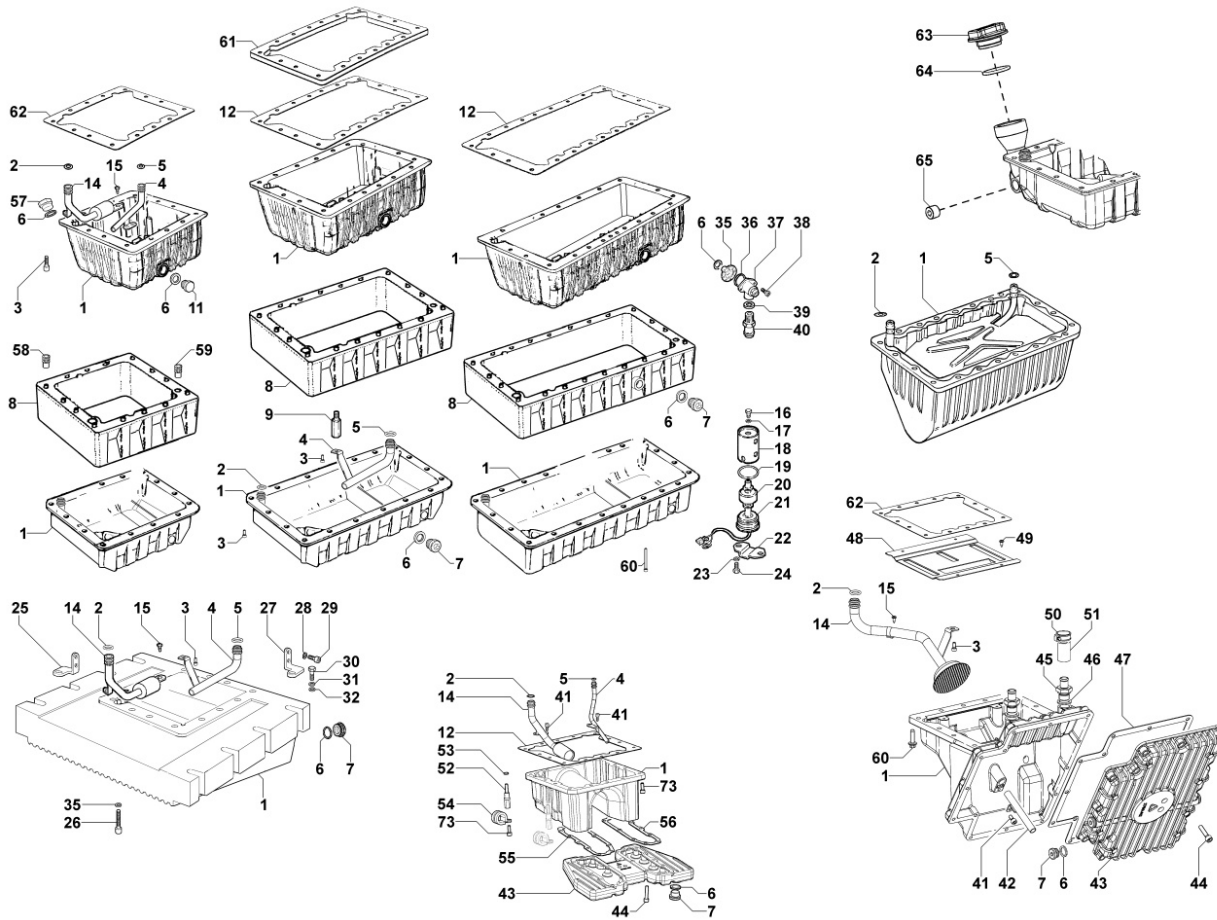

8041320380 - OIL PAN

Pos	Kit	Included In	Code	Description	Qty	Old Code	Tech. Info
1			ED0066455500-S	PORTINA FONDO/OILPAN N	1		
2			ED0012000300-S	OR 116-SILICONIC RUBBER	1		
3			ED0017601300-S	HEX FLANG HEAD SCRE M6X12-8.8+Zn.B	15		
5			ED0012002740-S	OR D.8X3 FOR OIL RETURN PIPE	1		
11		(A)	ED0090400350-S	OIL DRAIN PAN	1		
35			ED0041700440-S	NUT (L.MARINE)	1