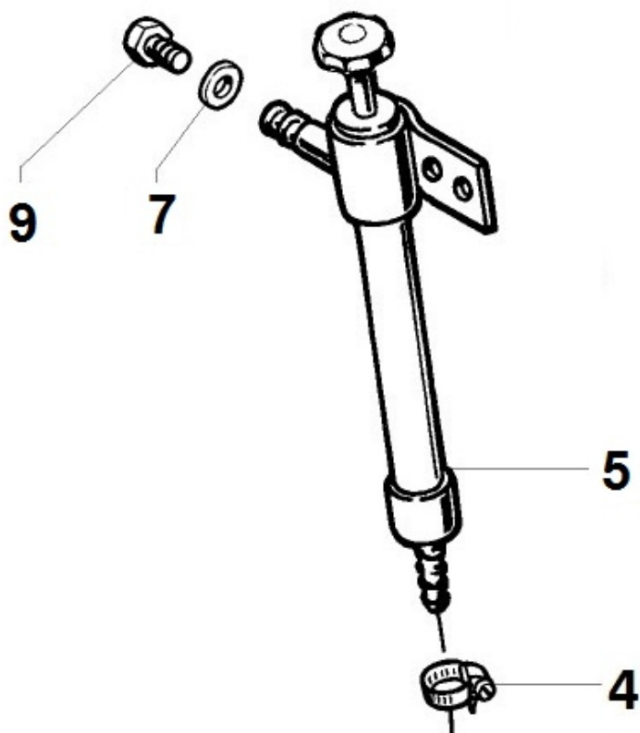

8046320060 - PUMP FOR OIL EXTRACTION

Pos	Kit	Included In	Code	Description	Qty	Old Code	Tech. Info
4			ED0036301290-S	CLAMP	1		
5			ED0065950210-S	POMPA ESTRAZ. OLIO AB TRASM. PER LMG4000	1		

8064321240 - FUEL LINES