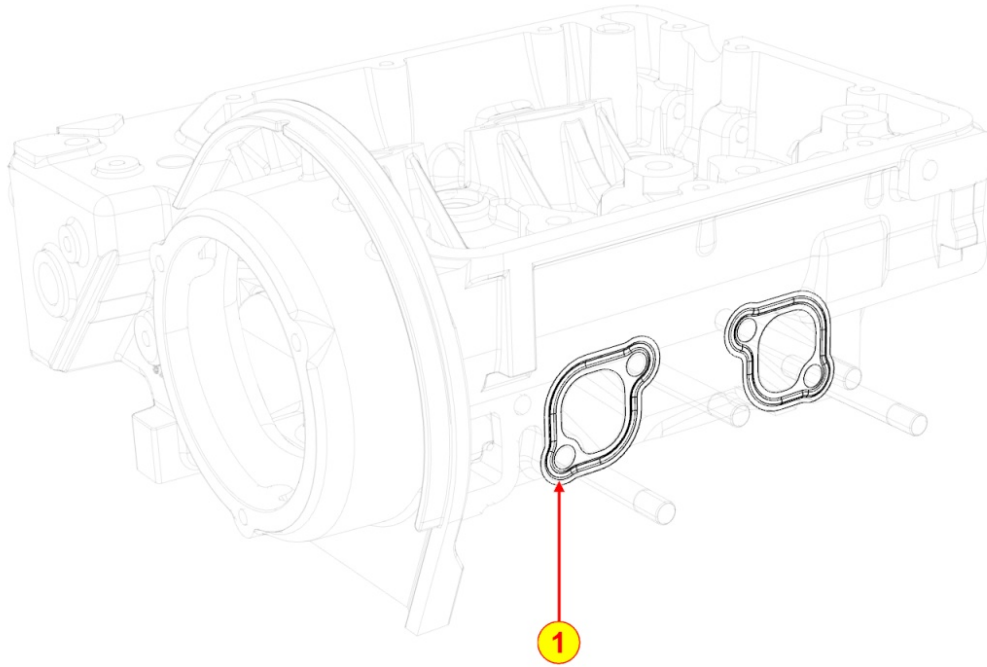

8085320010 - EXHAUST GAS MANIFOLD

Pos	Kit	Included In	Code	Description	Qty	Old Code	Tech. Info
1			ED0044200700-S	EXHAUST MANIFOLD GASKET	2