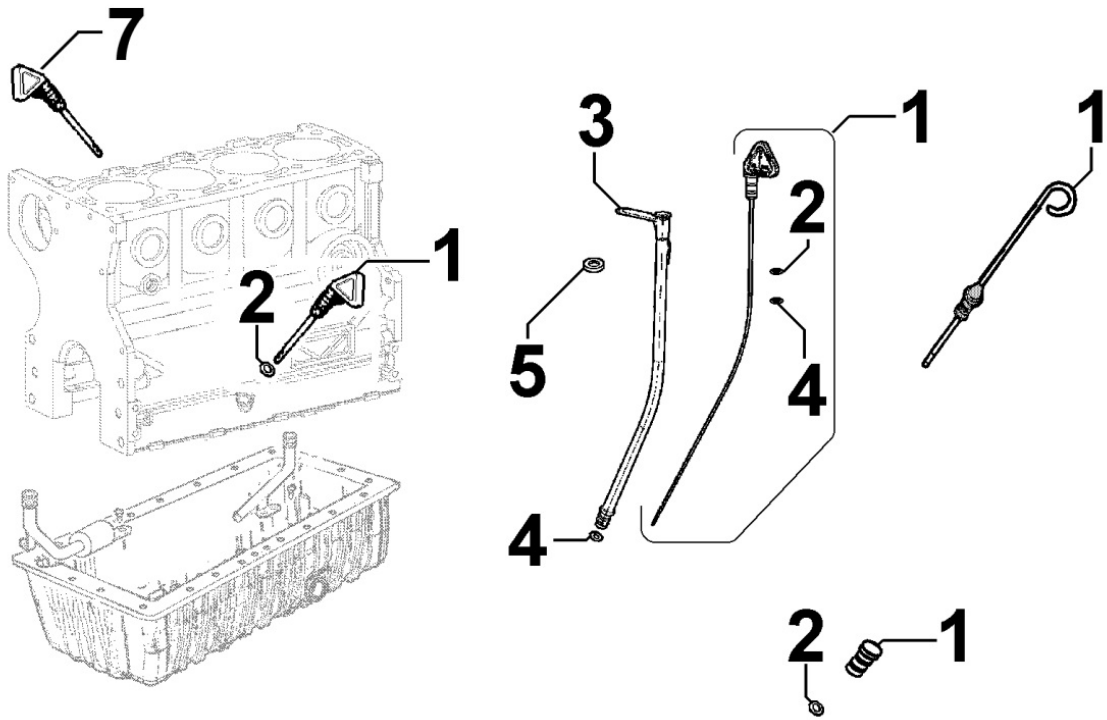

8043320790 - OIL DIPSTICK

Pos	Kit	Included In	Code	Description	Qty	Old Code	Tech. Info
3			ED0093301390-S	COMPLETE DIPSTICK TUBE (FOCS L.MARINE)	1		
4			ED0012000010-S	ANEL. OR 108-GOM. NITRIL D2000	2