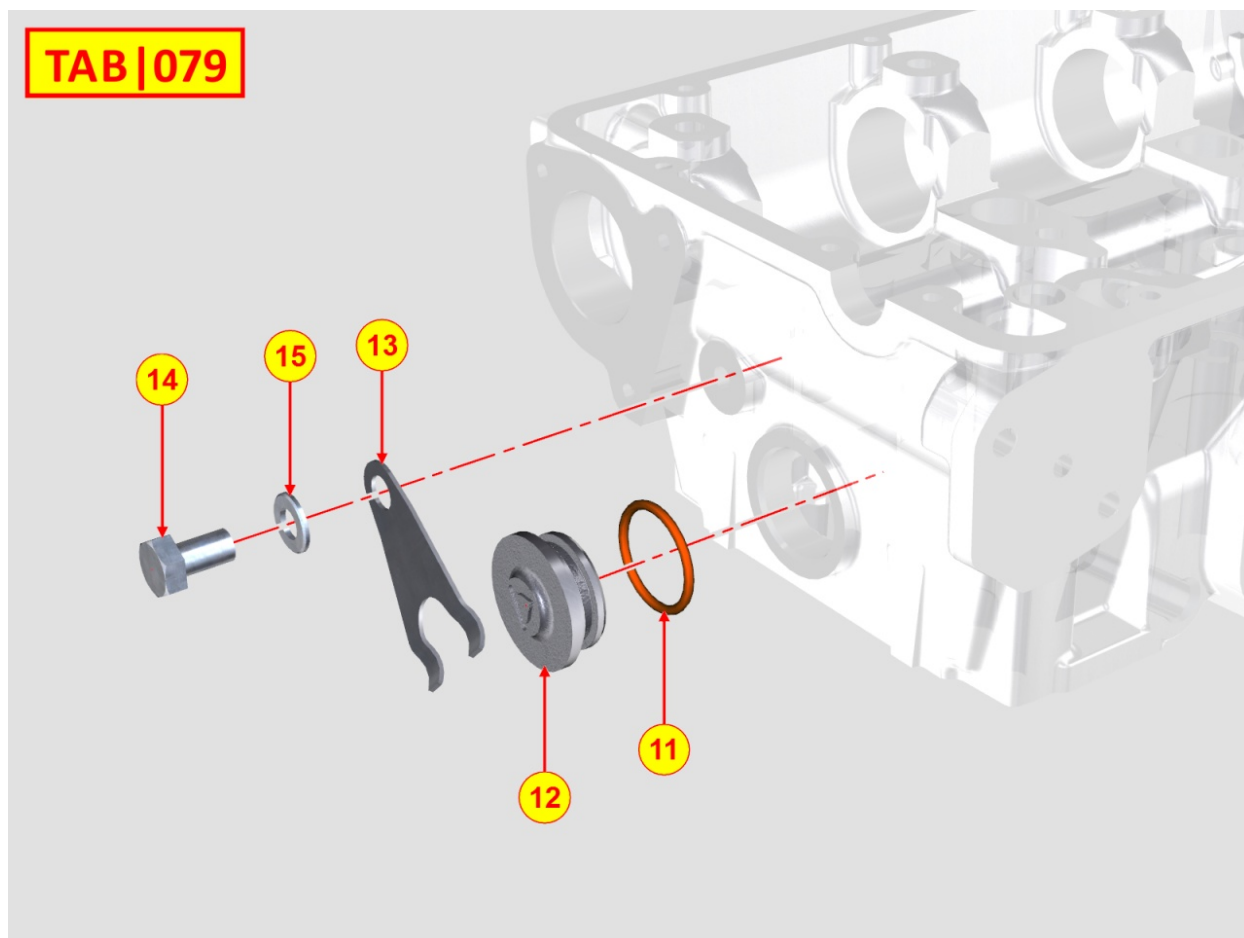

8079320040 - FITTING FOR CAB HEATING

Pos	Kit	Included In	Code	Description	Qty	Old Code	Tech. Info
11				802132...0			
12			ED0090650070-S	CYLINDER HEAD PLUG	1		
13				802132...0			
14				802132...0			
15				802132...0