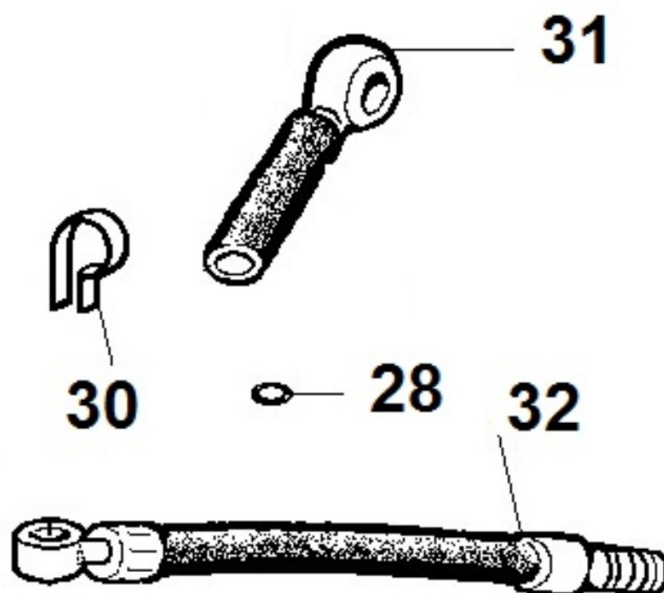

8046320060 - PUMP FOR OIL EXTRACTION

Pos	Kit	Included In	Code	Description	Qty	Old Code	Tech. Info
4			ED0036301290-S	CLAMP	1		
5			ED0065950210-S	POMPA ESTRAZ. OLIO AB TRASM. PER LMG4000	1		

8064321240 - FUEL LINES