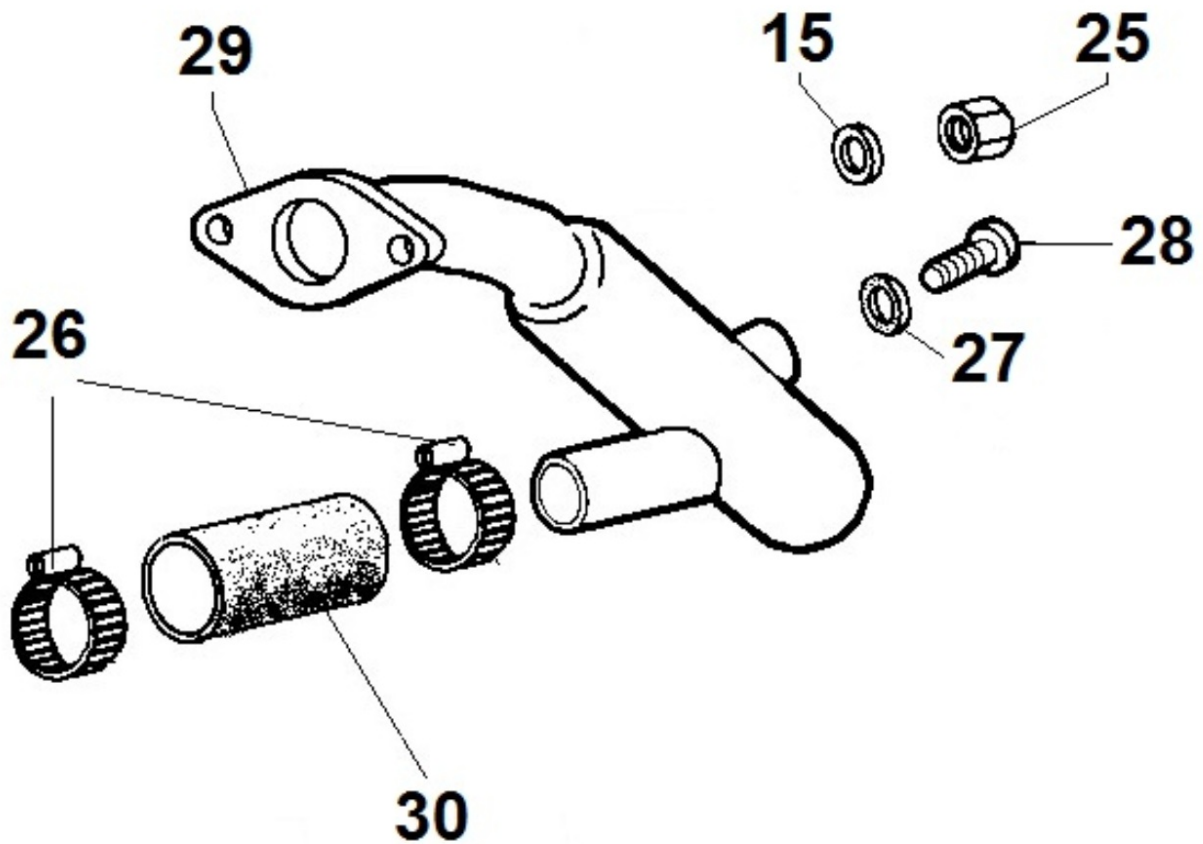

8087320570 - EXHAUST GAS ACCESSORIES

Pos	Kit	Included In	Code	Description	Qty	Old Code	Tech. Info
0			ED0090400370-S	CAP	1		
15			ED0075650480-S	WASHER	2		
25			ED0032401400-S	NUT M8X1,25-5588 AISI 304	2		
26			ED0036301110-S	CLAMP	2		
27			ED0046700610-S	COPPER WASHER D19/14.2 1.5 THK	1		
29			ED0095430690-S	RISER	1		
30			ED0096021000-S	TUBE	1