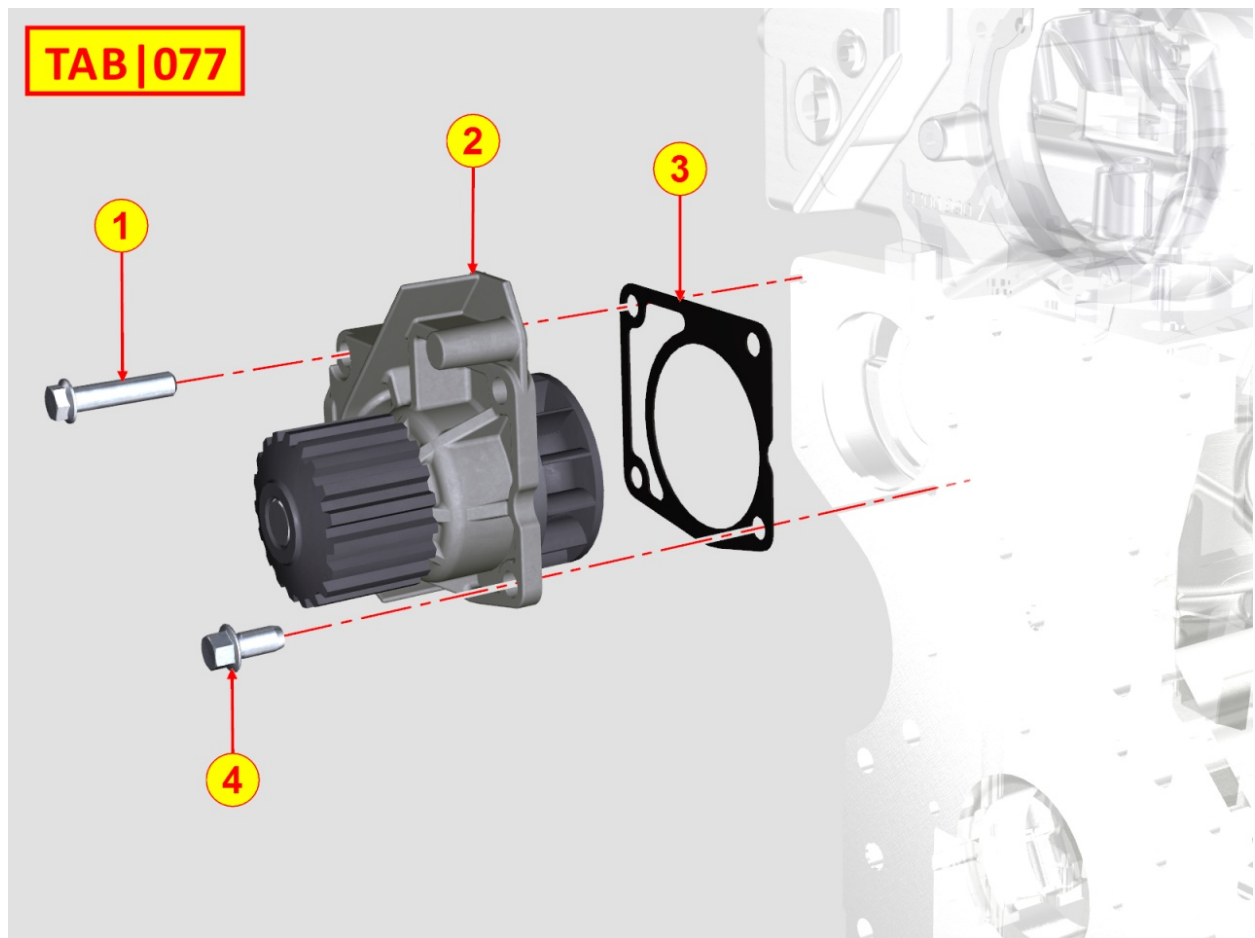

8077320010 - COOLANT PUMP

Pos	Kit	Included In	Code	Description	Qty	Old Code	Tech. Info
1			ED0017701780-S	HEX FLANG HEAD M8x35 8G+Zn.B	2		
2			ED0065845400-S	WATER PUMP ASSLY	1		
3			ED0045802150-S	WATER PUMP GASKET STEEL FOAM	1		
4			ED0017701600-S	HEX FLANG HEAD M8x16-8G+ZN.B	2