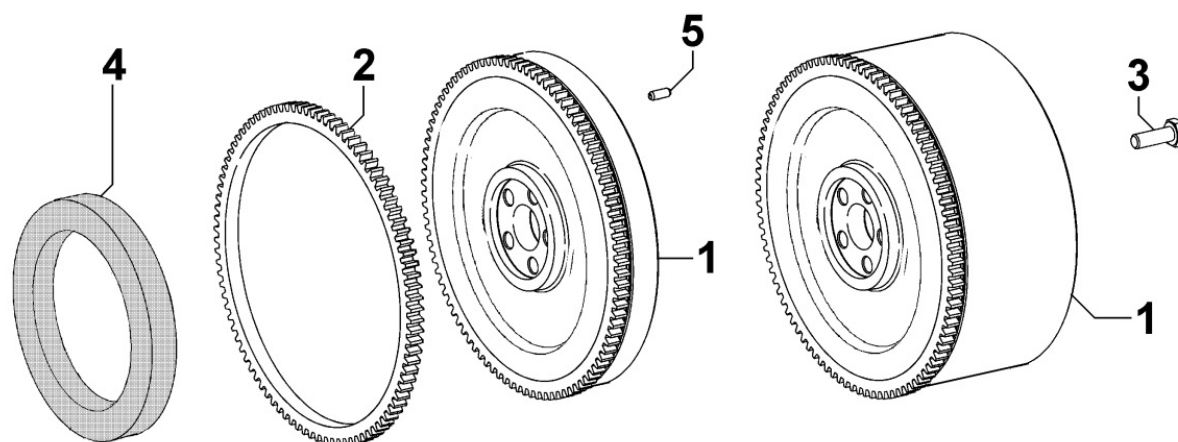

8012320070 - FLYWHEEL

Pos	Kit	Included In	Code	Description	Qty	Old Code	Tech. Info
2		(A) (B)	ED0028160880-S	RING GEAR	1		
3			ED0017801050-S	BOLT M10X1,25X35-R12	5