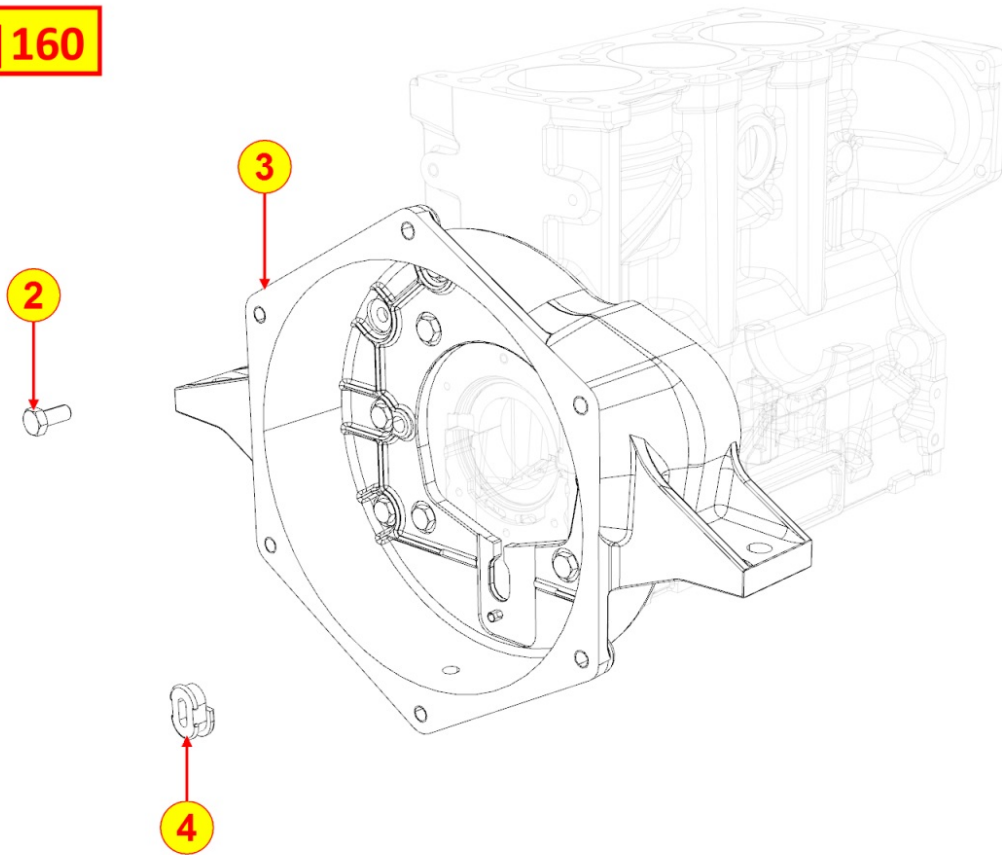

8160320620 - ENGINE FLANGE / BACKPLATE

TAB | 160

Pos	Kit	Included In	Code	Description	Qty	Old Code	Tech. Info
2			ED0017700560-S	HEX HEAD SCRE M8X18-5739-8G+ZN.B	11		
3			ED0020323910-S	CAMPANA/BELL N	1		
4			ED0090001330-S	PLUG	1