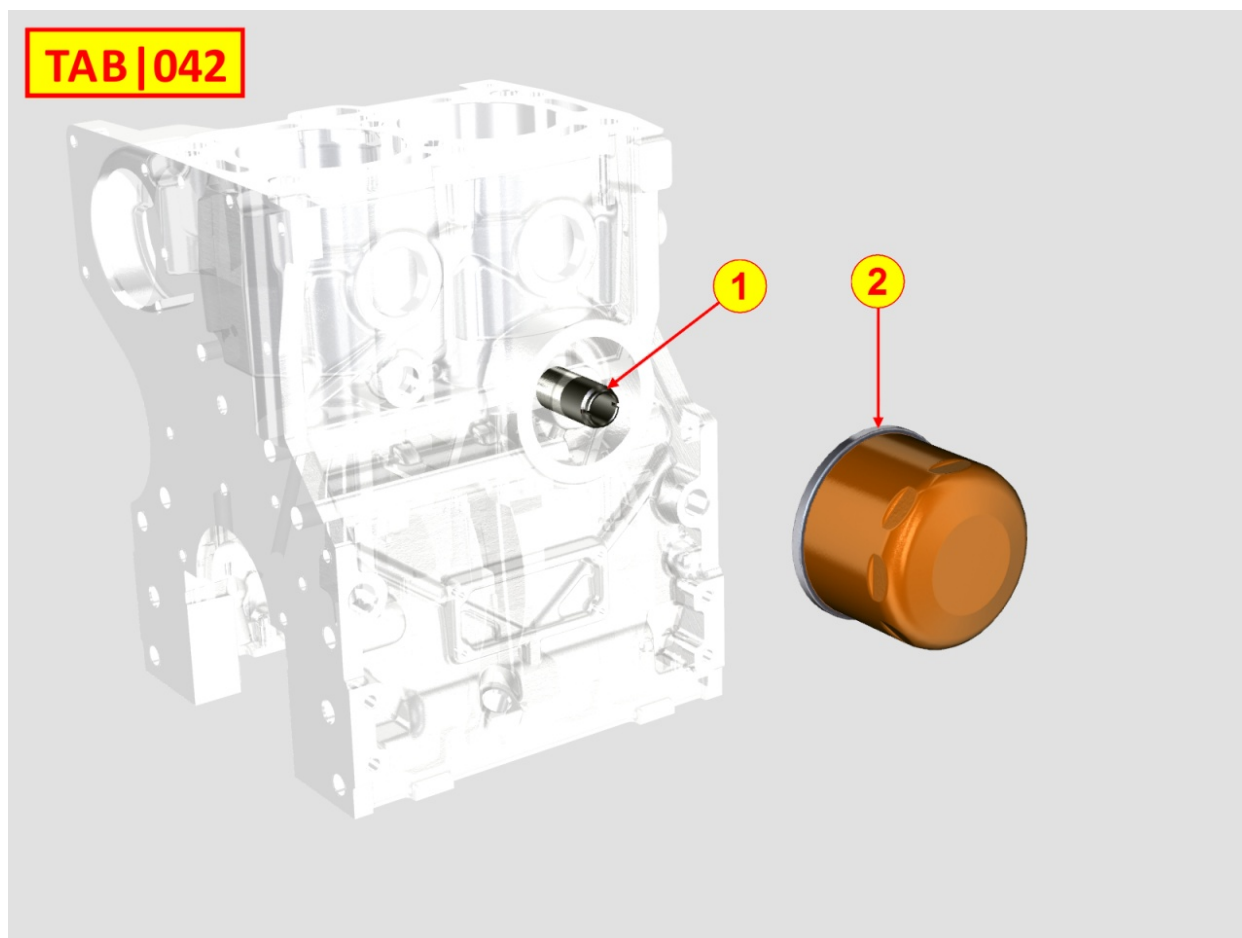

8042320040 - OIL FILTER

Pos	Kit	Included In	Code	Description	Qty	Old Code	Tech. Info
1			ED0072650210-S	OIL FLTER CONNECTION	1		
2			ED0021752830-S	OIL FILTER CARTRIDGE	1	ED0021751070-S