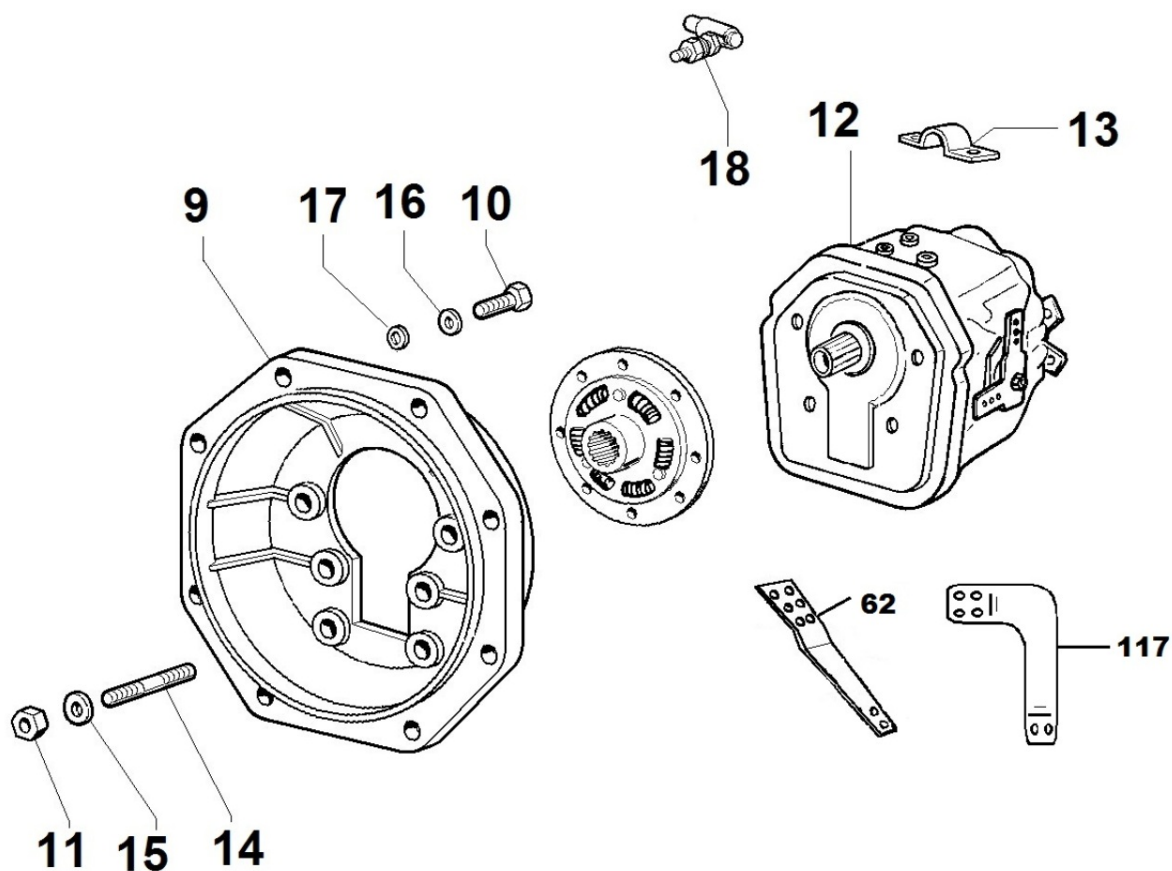

8186320040 - REDUCTION GEAR

Pos	Kit	Included In	Code	Description	Qty	Old Code	Tech. Info
9			ED0011700370-S	FLANGING BELL BLACK	1	ED0011700130-S	
10			ED0017801150-S	SCREW	4		
11			ED0032401400-S	NUT M8X1,25-5588 AISI 304	8		
12			ED0050452480-S	INVERT.TMC40 2,6:1 LOMB.MAR.BLACK	1	ED0050451570-S	
13			ED0063702850-S	PLAQUE	1		
14			ED0067800190-S	STUD	6		
15			ED0075550290-S	BEL WASHER D15/8.4 0.8 T	6		
16			ED0075650500-S	WASHER	4		
17			ED0076252090-S	WASHER	2		
18			ED0082800370-S	BALL JOINT	1		
22			ED0075650480-S	WASHER	2