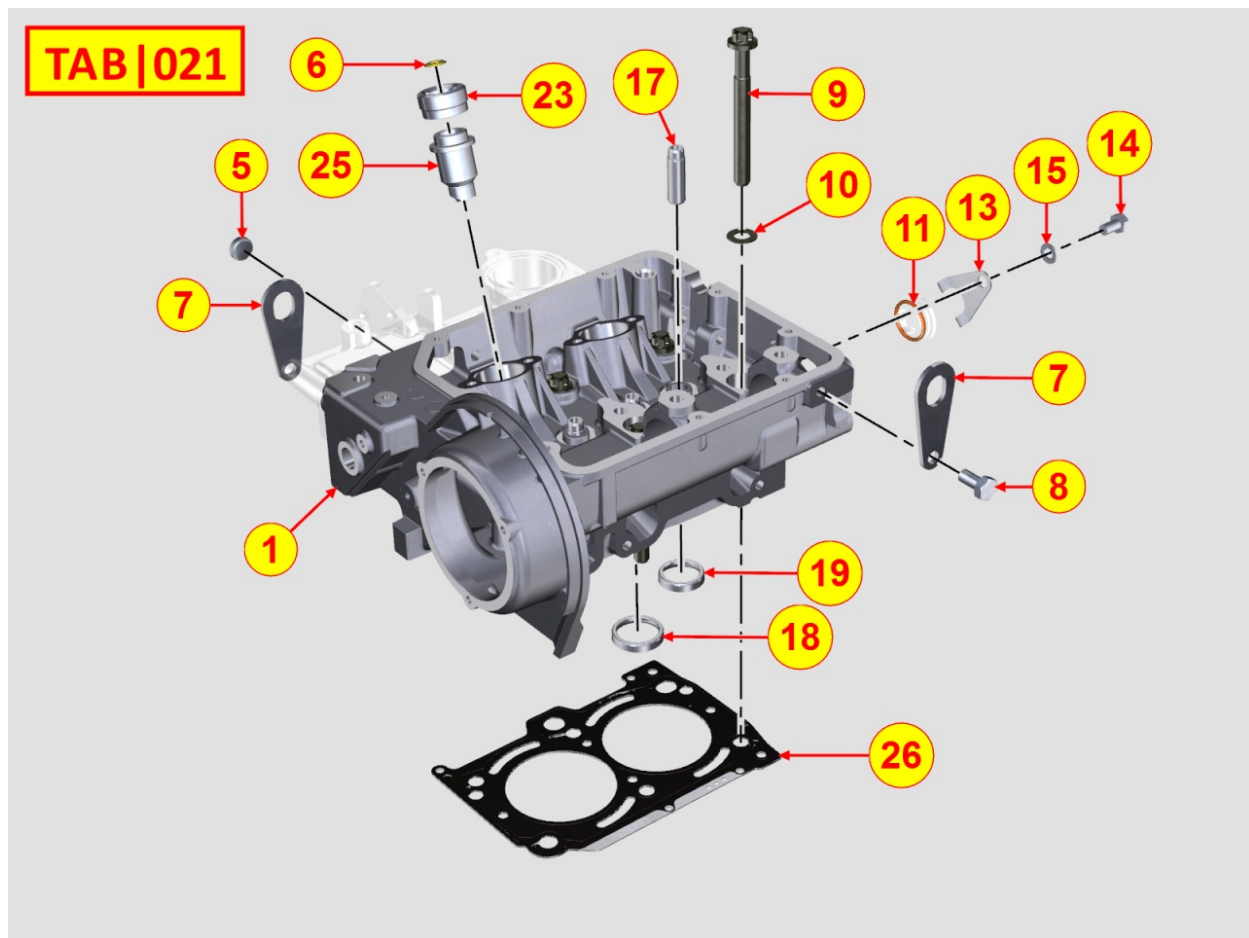

8021320590 - CYLINDER HEAD

Pos	Kit	Included In	Code	Description	Qty	Old Code	Tech. Info
1	A		ED0092009120-S	TESTA 702 MARINA COMPLETA	1		
2		(B)		803632...0	4/6/8*		
3		(B)		803632...0	4/6/8*		
4		(B)		803632...0	4/6/8*		
5		(A) (B)	ED0089900470-S	Shutter cap D18	1		
6			ED0059890070-S	SPARK ARRESTOR 2.430.190.002	2		
7			ED0085451900-S	BRACE	2		
8			ED0017700020-S	HEX.HEAD.SCR.M8X16-5739-	1		
9			ED0098202220-S	TORX BOLT M10X90 FOCS+	6		⚠
10			ED0076251300-S	WASHER D19/10.2 1.0 THK	6		
11		(B)	ED0012000810-S	OR 3100 D2000	1		⚠
12				807932...0	1		
13		(B)	ED0055700190-S	RETAINER	1		⚠
14		(B)	ED0017701270-S	SCREW	1		
15		(B)	ED0076250100-S	WASHER D.8X15X1,5	1		
17		(A) (B)	ED0048452000-S	VALVE GUIDE	4		⚠
18		(A) (B)	ED0080002280-S	VALVE SEAT	2		
19		(A) (B)	ED0080002290-S	VALVE SEAT	2		
23			ED0041300960-S	PRECHAMBER LOCKING NUT	2		
24			ED0035275170-S	PRECHAMBER SPACER	6		
25			ED0067250700-S	COMBUSTION PRECHAMBER	2		
26			ED0047308260-S	HEAD GASKET 702/P 1.41-1.49	1		
26			ED0047308270-S	HEAD GASKET 702/P 1.51-1.59	1		
26			ED0047308280-S	HEAD GASKET 702/P 1.61-1.69	1		
27		(B)		803632...0	4/6/8*		
28		(B)		803632...0	2/3/4*