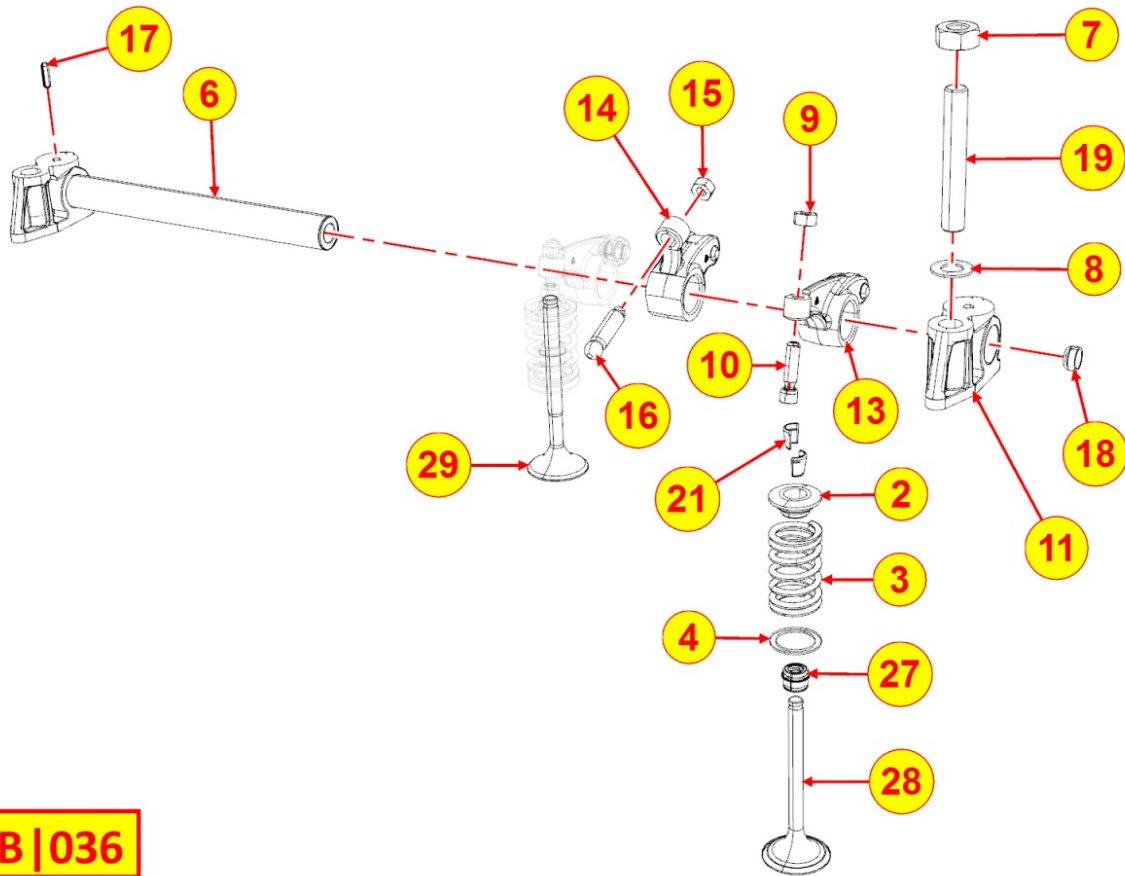

Pos	Kit	Included In	Code	Description	Qty	Old Code	Tech. Info
32		(A)	ED0053750170-S	C.SLEEVE	2/3/4		

8035320700 - CAMSHAFT

TAB | 035

Pos	Kit	Included In	Code	Description	Qty	Old Code	Tech. Info
1			ED0010116300-S	CAMSHAFT 702 FULLY MACHINED	1		
4			ED0035800350-S	ECCENTRIC	1		⚠
5			ED0019704600-S	FUEL PUMP SLEEVE ASSY	1		⚠
8			ED0014101120-S	PUSH ROD	2		

8036320110 - ROCKER ARMS / VALVES

TAB | 036

Pos	Kit	Included In	Code	Description	Qty	Old Code	Tech. Info
2	B		ED0064100170-S	RETAINER WITH HALF COLLETTES	4/6/8*		
3			ED0057551370-S	*VALVE SPRING	4		
4			ED0076251850-S	WASHER D.19X25X1	4		
6	A		ED0060451100-S	ROCKER ARM ASSY	1		
6	E	(A)	ED0060450850-S	R.ARM SHAFT	1		⚠
7			ED0032400330-S	NUT M10X1,5-UNI.5588-8S+ZN.B	3		
8			ED0076251300-S	WASHER D19/10.2 1.0 THK	3		
9		(A) (C)	ED0032400080-S	NUT M6-Cl.8 type 1-ISO	1		
10		(A) (C)	ED0098500880-S	ADJ.SCREW	1		
11		(A)	ED0086151050-S	SUPPORT	3		
13	C	(A)	ED0015411930-S	ROCKERARM	4		
14	D	(A)	ED0015412200-S	ROCKERARM	2		
15		(A) (D)	ED0032401510-S	NUT M8X1 UNI 5588-8G	1		
16		(A) (D)	ED0098501100-S	ADJ.SCREW	1		
17		(A) (E)	ED0084300610-S	TAPER PIN 'D 10	1		
18		(A) (E)	ED0090001480-S	PLUG D.11	2		
19			ED0068000880-S	STUD 10X45 UNI5914-66	3		
21		(B)	ED0080570030-S	HALF COLLET TRW 083.006.007.00.1	8		
27			ED0045350150-S	VALVE STEM SEAL	4		⚠
28			ED0096521570-S	*INTAKE VALVE	2		⚠
29			ED0096851500-S	*EXHAUST VALVE	2		⚠