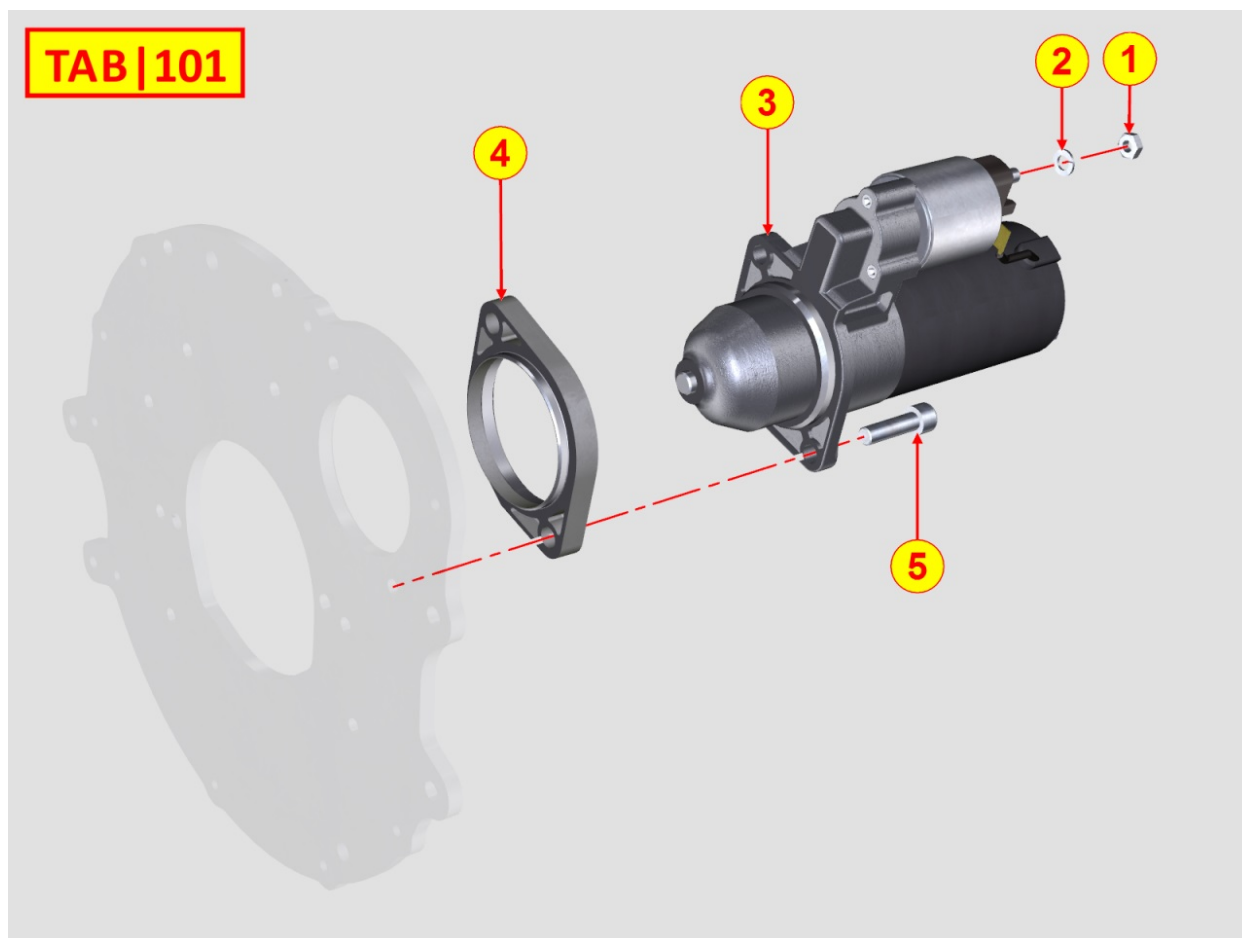

8101320080 - STARTING MOTOR

Pos	Kit	Included In	Code	Description	Qty	Old Code	Tech. Info
1			ED0032400200-S	NUT M8X1,25 UNI 5589-6S+ZN.B	1		
2			ED0075650070-S	SPRING WASHER D14.2/8.2	1		
3			ED0058401620-S	STARTER MOTOR	1		
4			ED0038100240-S	FLANGE	1		
5			ED0097300460-S	SOC HEAD SCREW M10X35-5931.8G+ZN.B	2