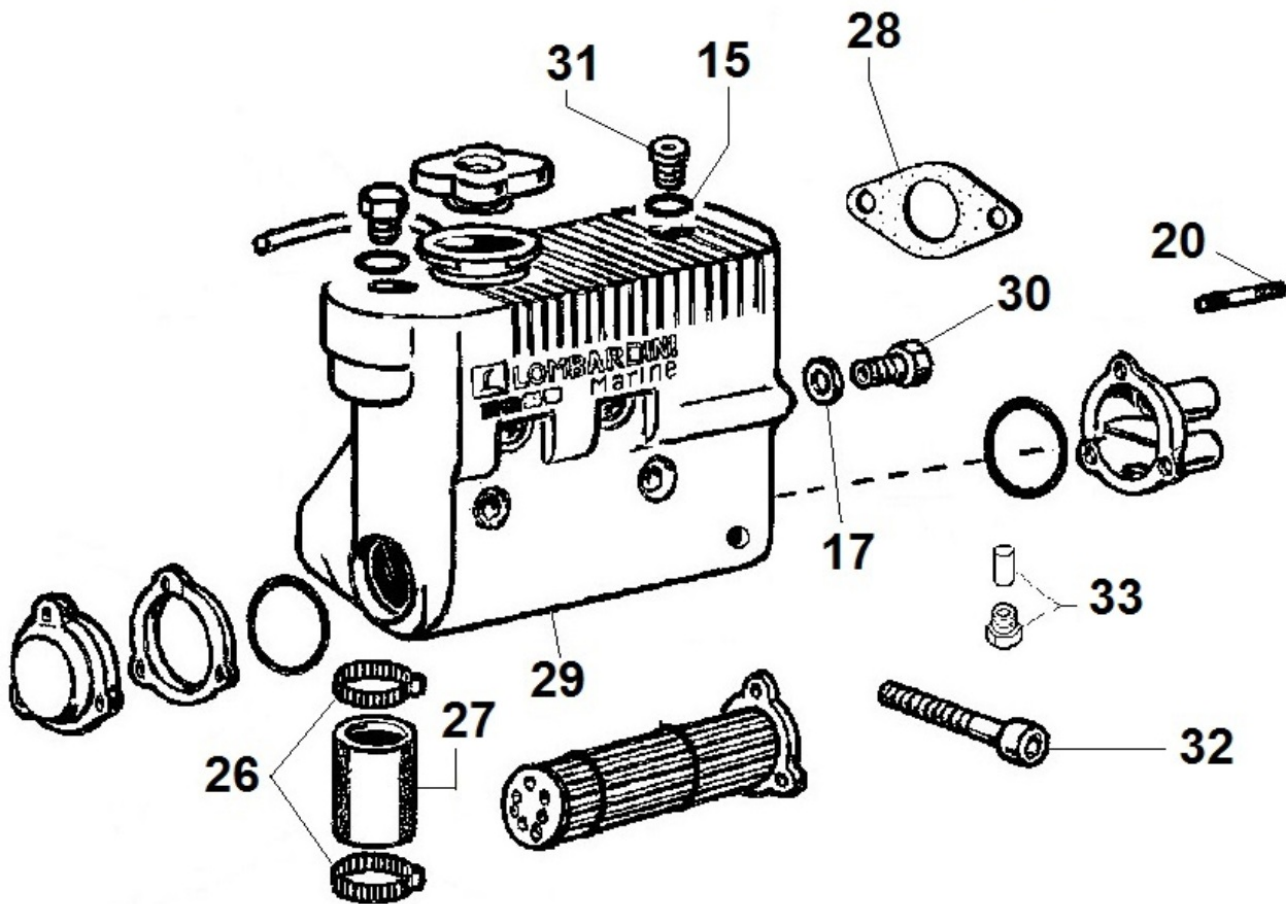

8073320910 - COOLANT RADIATOR

Pos	Kit	Included In	Code	Description	Qty	Old Code	Tech. Info
0			ED0073500110-S	EXCHANGE LDW502M-702M BRONZE	1		
17			ED0046700610-S	COPPER WASHER D19/14.2 1.5 THK	1		
20			ED0067801420-S	STUD BOLT	2		
21			ED0097304100-S	SCREW FOR EXCHANGER FOCS M8X110 INOX	4		
26			ED0036301280-S	FASCETTA STRINGITUBO SERRATUB INOX 30-45	2		
27			ED0096020720-S	TUBE	1		
28			ED0045001020-S	Gasket	1		
29	B		ED0073500110-S	EXCHANGE LDW502M-702M BRONZE	1	ED0073503240-S	
33		(B)	ED0090802150-S	PLUG, ZINC ANODE	1		
34			ED0044200700-S	EXHAUST MANIFOLD GASKET	2/3/4		
35		(B)	ED0035275700-S	SPACER FOR RAD. FOCS	1		
36		(B)	ED0012002650-S	SEALING ORING	4		
37		(B)	ED0026550300-S	FRONT COVER	1		
38		(B)	ED0097302110-S	SCREW	3		
39		(B)	ED0090001140-S	CAP	1		
40		(B)	ED0093400340-S	TUBE NEST	1		
43		(B)	ED0090400370-S	CAP	1		
48			ED0090802200-S	PLUG FOR EXCHANGER 1/8" GAS	1		
49			ED0046700590-S	COPPER WASHER D14/10.2 1.	1