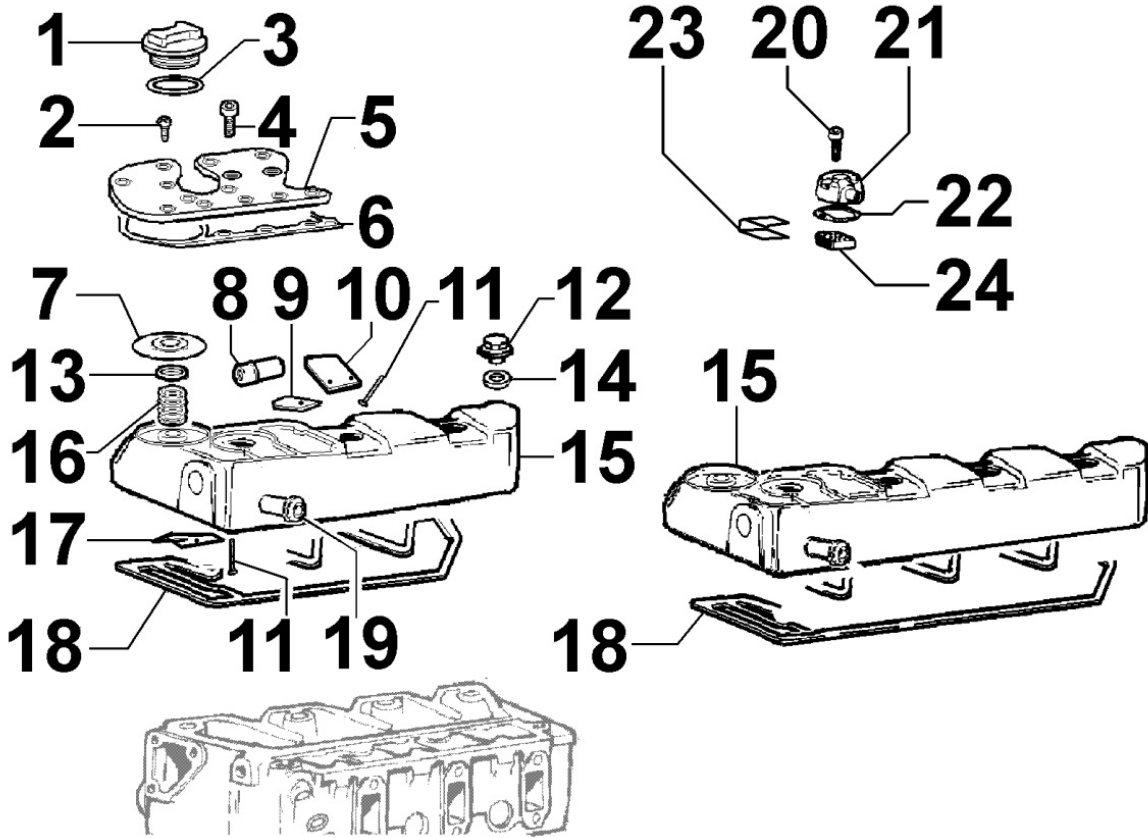

8022300130 - HEAD COVER

8 022 30

Pos	Kit	Included In	Code	Description	Qty	Old Code	Tech. Info
1			ED0090320790-S	FILLERPL.	1		
2			ED0098201950-S	SCREW SELF-THREADING 3,9x13 -6954 PhB+Zn	12		
3			ED0012000150-S	O RING	1		
4			ED0097303190-S	SCREW	2		
5			ED0027503740-S	COPERCHIO/COVER	1		
6			ED0044301000-S	GASKET	1		
7			ED0096930070-S	SAFETY VALVE 15LD315	1		
8			ED0095991750-S	TUBO/TUBE N 10	1		
9			ED0051680620-S	LAMIERINO/RETAINER N 10	1		
10			ED0033600310-S	DIAFRAMMA/DIAPHRAGM N 10	1		
11			ED0074810770-S	RIVETTO/RIVET N 10	4		
12			ED0033002180-S	NUT	3		▲
13			ED0076252700-S	NYLON WASHER 15LD315	1		
14			ED0044000500-S	GASKET	3		▲
15			ED0021253330-S	CAPPELLO/COVER D A	1		
16			ED0056552430-S	SPRING FOR SAFETY PRESSURE VALVE	1		
17			ED0051680610-S	LAMIERINO/RETAINER N 10	1		
18			ED0044000690-S	GASKET	1		▲
19			ED0095991720-S	TUBO/TUBE N	1