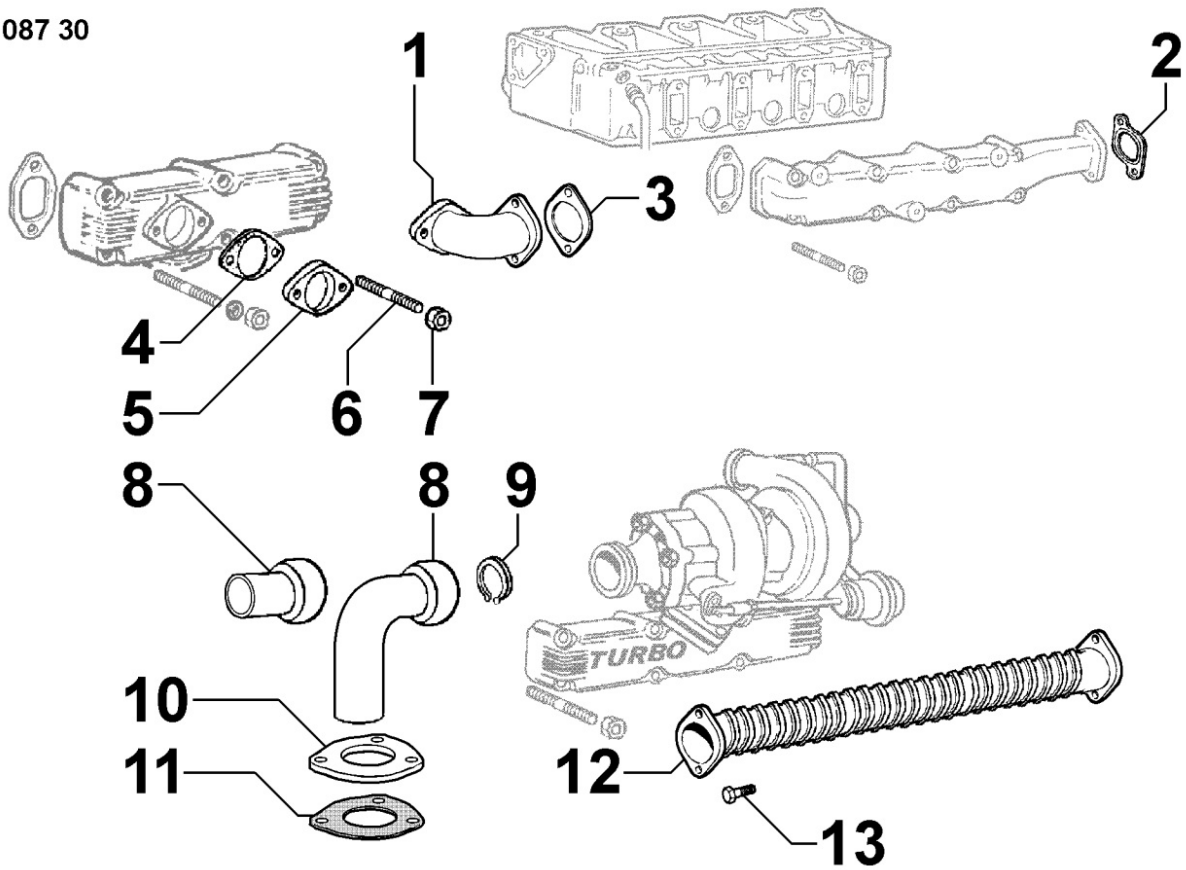

8087300060 - EXHAUST GAS ACCESSORIES

8 087 30

Pos	Kit	Included In	Code	Description	Qty	Old Code	Tech. Info
0			ED0076250120-S	WASHER	2		
6			ED0067801710-S	STUD	2