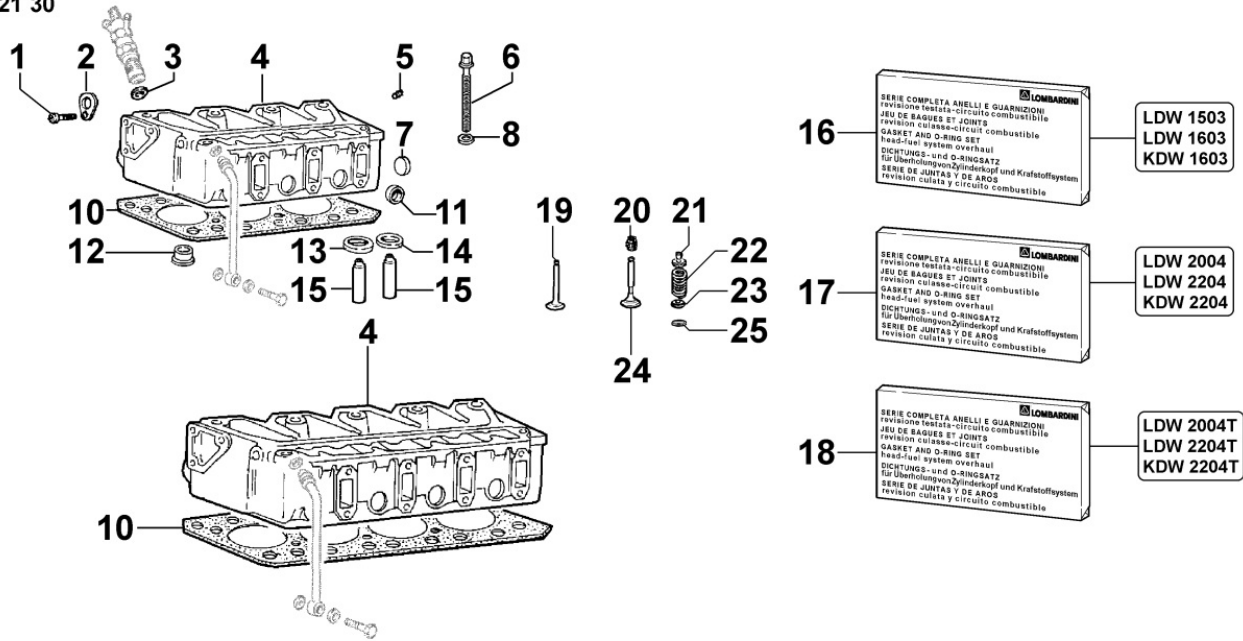

8021300330 - CYLINDER HEAD

8 021 30

Pos	Kit	Included In	Code	Description	Qty	Old Code	Tech. Info
1			ED0097300240-S	ALLEN SCREW	2		
2			ED0085459390-S	BRACE	2		
3			ED0059890060-S	SPARK ARR.	3		
4	(B)		ED0092011270-S	CYLINDER HEAD	1		▲
5			ED0097650010-S	SCREW	1		
6			ED0018620910-S	BOLT	8		▲
7		(A) (B)	ED0089900220-S	CAP	1		
8			ED0076260400-S	WASHER	8		
10			ED0047306200-S	GASKET	1		▲
10			ED0047306210-S	GASKET	1		▲
10			ED0047306220-S	GASKET	1		▲
11		(A) (B)	ED0090800830-S	CAP	4		
12		(A) (B)	ED0090808920-S	TAPPO/CAP	3		
13		(A) (B)	ED0080001260-S	VALVE SEAT	3		
14		(A) (B)	ED0080001270-S	VALVE SEAT	3		
15		(A) (B)	ED0048452510-S	GUIDE	6		▲
16			ED0082051140-S	GASKET SET	1		▲
17			ED0082051170-S	GASKET SET	1		▲
18			ED0082051200-S	SET	1		▲
19				803630...0			
20				803630...0			
21				803630...0			
22				803630...0			
23				803630...0			
24				803630...0			
25				803630...0