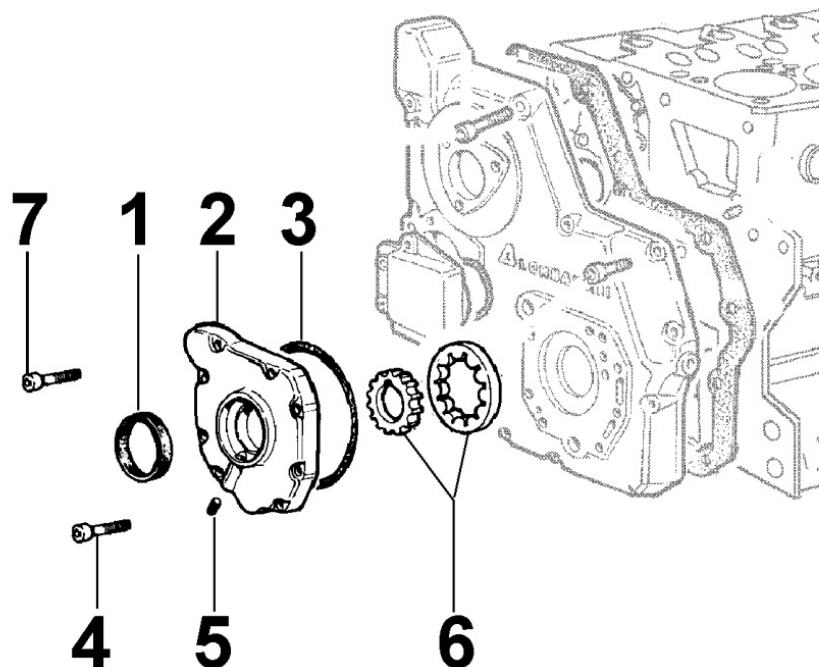

8040300060 - OIL PUMP

8 040 30

Pos	Kit	Included In	Code	Description	Qty	Old Code	Tech. Info
1		(A)	ED0012133480-S	SEAL RING	1		▲
2	(A)		ED0026500570-S	COVER	1		▲
3			ED0044311490-S	GASKET	1		▲
4			ED0097300120-S	SCREW	7		
6			ED0077501630-S	ROTOR	1		
7			ED0097304160-S	SCREW	2