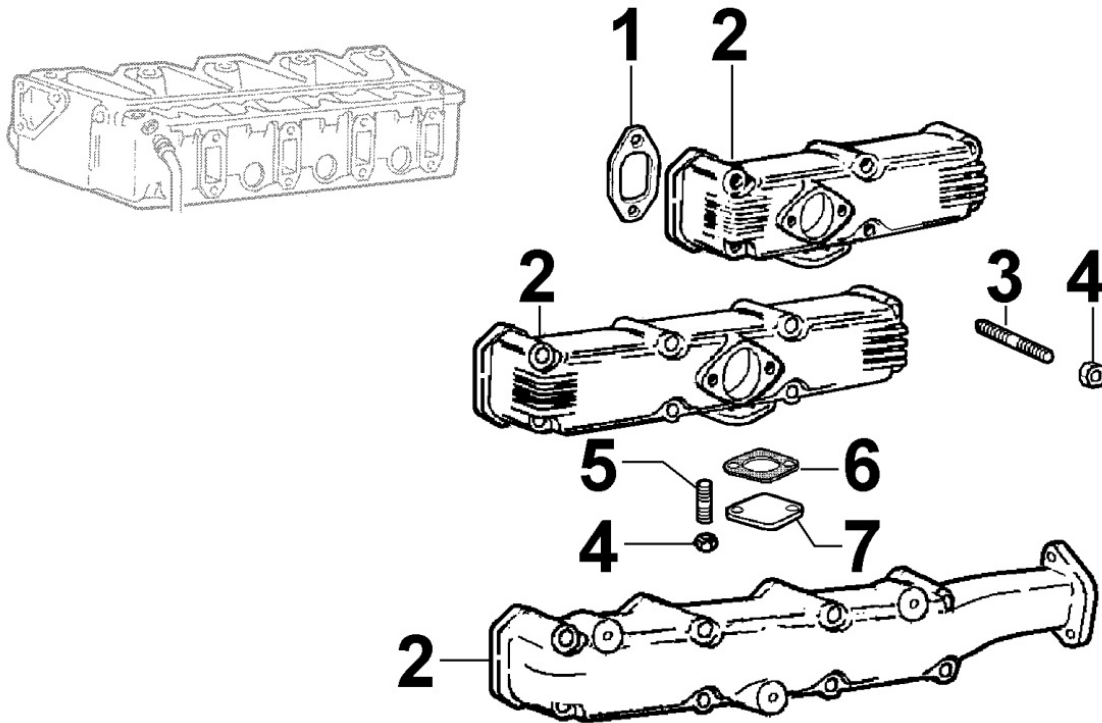

8085300030 - EXHAUST GAS MANIFOLD

8 085 30

Pos	Kit	Included In	Code	Description	Qty	Old Code	Tech. Info
1			ED0044200710-S	GASKET	3		
2			ED0024862360-S	MANIFOLD	1		
3			ED0067800280-S	STUD	6		
4			ED0032401630-S	HEX.NUT M8	6