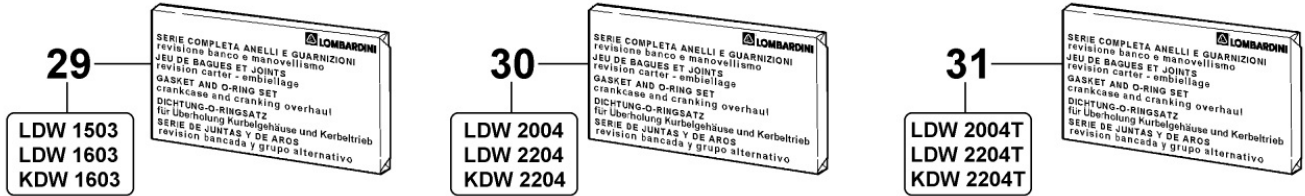

8020300240 - CRANKCASE

8 020 30

Pos	Kit	Included In	Code	Description	Qty	Old Code	Tech. Info
1		(A)	ED0019701410-S	SLEEVE	10/12		
2		(A)	ED0015801480-S	BUSHING	1		
3		(A)	ED0089900220-S	CAP	5		
4			ED0097651800-S	VITE/SCREW D A	1		▲
6		(A)	ED0089900540-S	PLUG	1		▲
7			ED0044312070-S	GASKET FOR CLOSING CAMSHAFT	1		
8			ED0098000610-S	CAPSCREW	2		
9			ED0026150470-S	COP.FORI/HOLE COVER D	1		
10			ED0012571670-S	THRUST BEARING	4/5		▲
10			ED0012571680-S	THRUST BEARING +.1	2		▲
10			ED0012571690-S	ANELLO/THRUST B. +0,2 SV CR	2		▲
10			ED0012571670-S	THRUST BEARING	2	ED0080480170-S	▲
11			ED0017700020-S	BOLT	2		
12			ED0075650070-S	SP.WASHER	2		
13		(A)	ED0015801470-S	BUSHING	1		
14			ED0062751200-S	PIASTRA/PLATE D	1		
15		(A)	ED0097651110-S	A.GRUBSCREW	1		
16		(A)	ED0089650970-S	CAP M14x1,5	1		
17		(A)	ED0090801400-S	TAPPO/CAP SV C10	1		
18			ED0016112050-S	BEAR.STAND.	4/5		▲
18			ED0016112060-S	BEAR.-0.25	4/5		▲
18			ED0016112070-S	BEAR.-0.50	4/5		▲
21	(A)		ED0015108750-S	CRANKCASE	1		▲
22			ED0046700610-S	C.GASKET	1		
23			ED0090400120-S	PLUG	1		
24		(A)	ED0044000540-S	GASKET	4		
26		(A)	ED0018621500-S	BOLT	8		▲