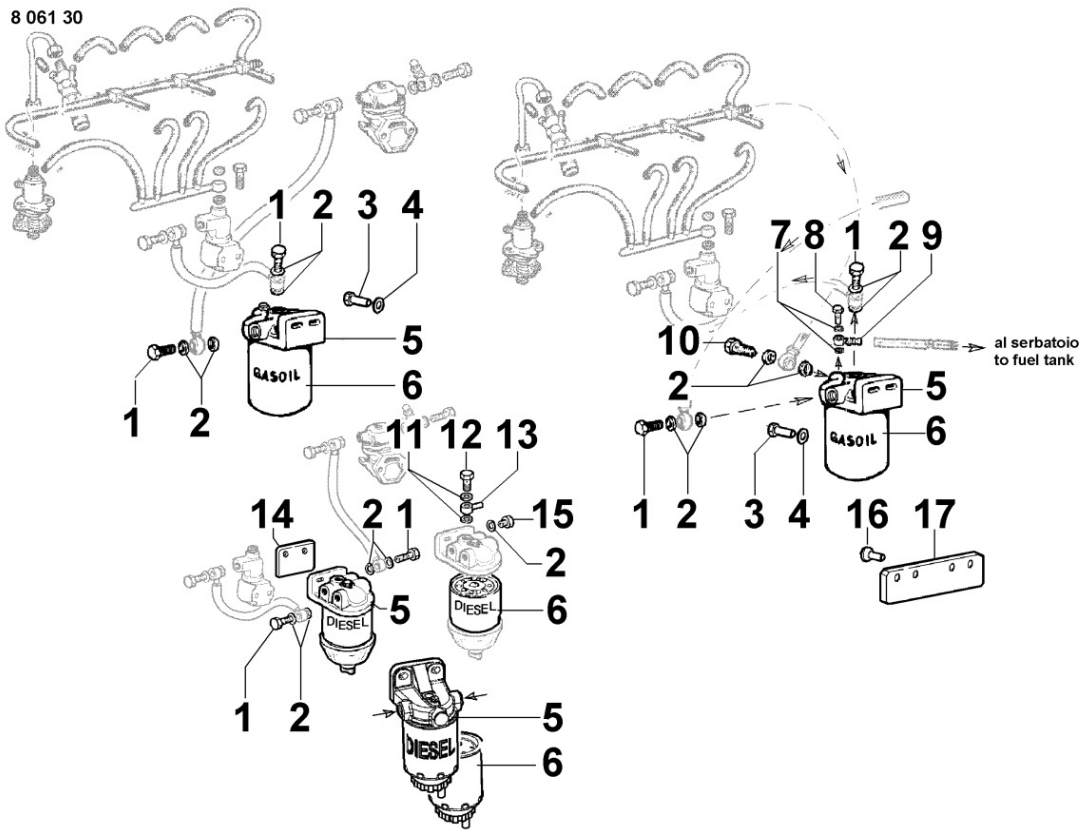

8061300180 - FUEL FILTER

Pos	Kit	Included In	Code	Description	Qty	Old Code	Tech. Info
1			ED0019010320-S	UNION BOLT	2		
2			ED0046700610-S	C.GASKET	6		
3			ED0017800310-S	HEX BOLT M10 X 1.5 X 25 MM	2		
4			ED0076250200-S	WASHER	2		
5	(A)		ED0037301260-S	FUEL FIL.	1		
6		(A)	ED0021750460-S	FUEL FILTER CARTRIDGE	1		
7			ED0046700620-S	GASKET	2		
8			ED0019010330-S	UNION BOLT	1		
9			ED0072702510-S	RACCORDO/UNION	1		
10			ED0096800490-S	VALVE	1