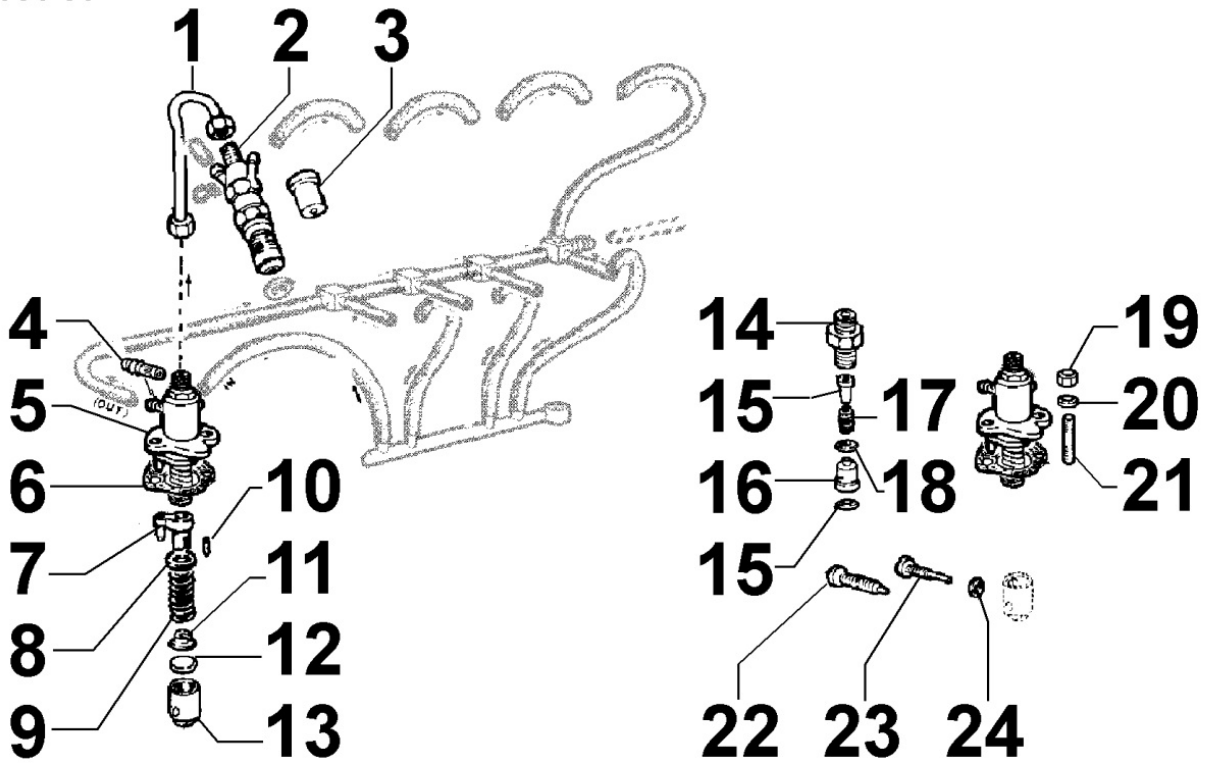

8030300110 - INJECTION SYSTEM

8 030 30

Pos	Kit	Included In	Code	Description	Qty	Old Code	Tech. Info
1			ED0093757390-S	FUEL TUBE	3		
2	(A)		ED0050100510-S	HOLDER	3		▲
3		(A)	ED0065314680-S	NOZZLE	1		▲
4		(B)	ED0072600420-S	UNION	1		
5		(B)	ED0065903760-S	INJ.PUMP	3		▲
6			ED0045802300-S	GASKET FOR INJECTION PUMP CHD	3		
7		(B)	ED0054011970-S	REGULATION PIPE FOR INJ. PUMP	1		▲
8		(B)	KDISC.		1	ED0064101070-S	
9		(B)	KDISC.		1	ED0057550800-S	
10		(B)	ED0084300860-S	ELASTIC PIN 2x8 CODE 10494	2		
11		(B)	ED0064000590-S	RETAINER	1		
12			ED0060001130-S	EXP.PLUG	0		
12			ED0060001140-S	PLUG	1		
12			ED0060001150-S	EXP.PLUG	1		
12			ED0060001160-S	EXP.PLUG	0		
12			ED0060001170-S	EXP.PLUG	0		
12			ED0060001180-S	EXP.PLUG	0		
12			ED0060001190-S	EXP.PLUG	0		
12			ED0060001200-S	EXP.PLUG	0		
12			ED0060001210-S	EXP.PLUG	0		
13			ED0072151400-S	TAPPET	3		
14		(B)	KDISC.		1	ED0072650160-S	
15		(B)	ED0074700180-S	FILLER	1		▲
16		(B)	ED0096720920-S	DELI.VALVE	1	ED0096721150-S	
17		(B)	ED0057551220-S	SPRING	1		▲