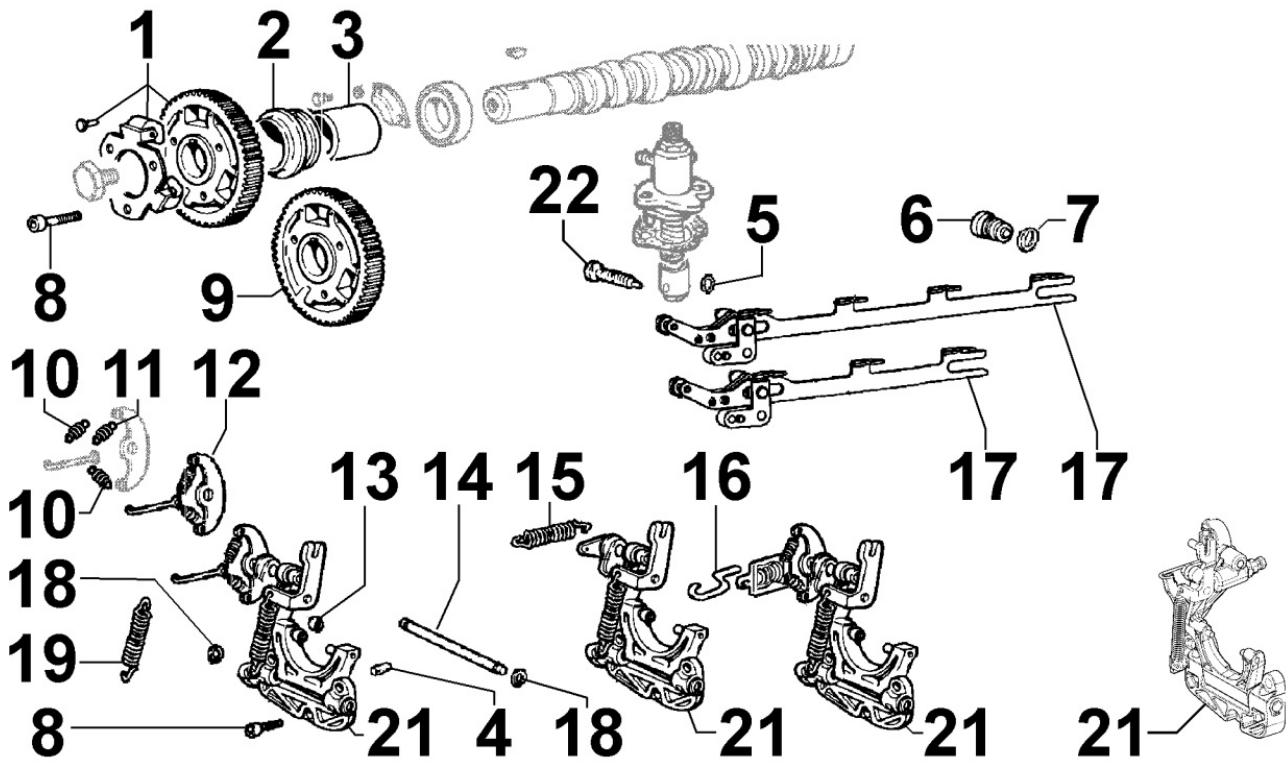

8050300540 - SPEED GOVERNOR

Pos	Kit	Included In	Code	Description	Qty	Old Code	Tech. Info
1			ED0073623110-S	SPEED G.	3	ED0054961300-S	⚠
2			ED0020861220-S	BELL	1		
3			ED0034950460-S	SPACER	1		
4			ED0084600550-S	PIN	2		
5			ED0076251240-S	WASHER	1		
6			ED0041901030-S	RING NUT	1		
7			ED0046700210-S	GASKET	1		
8			ED0097300100-S	SCREW	3		
9			ED0049362490-S	GEAR FOR CAMSHAFT DRIVE	1		
10		(A)	ED0056551350-S	SPRING	2		
12	(A)		ED0015411190-S	GOVERN.SPRING	1		
13			ED0019702030-S	SLEEVE	2		
17			ED0013801080-S	CONNECTING ROD PUMPS 1603	1		
21	(B)		ED0052009000-S	GOV.LEVER 2201-2900	1		
22			ED0097301980-S	SCREW	1