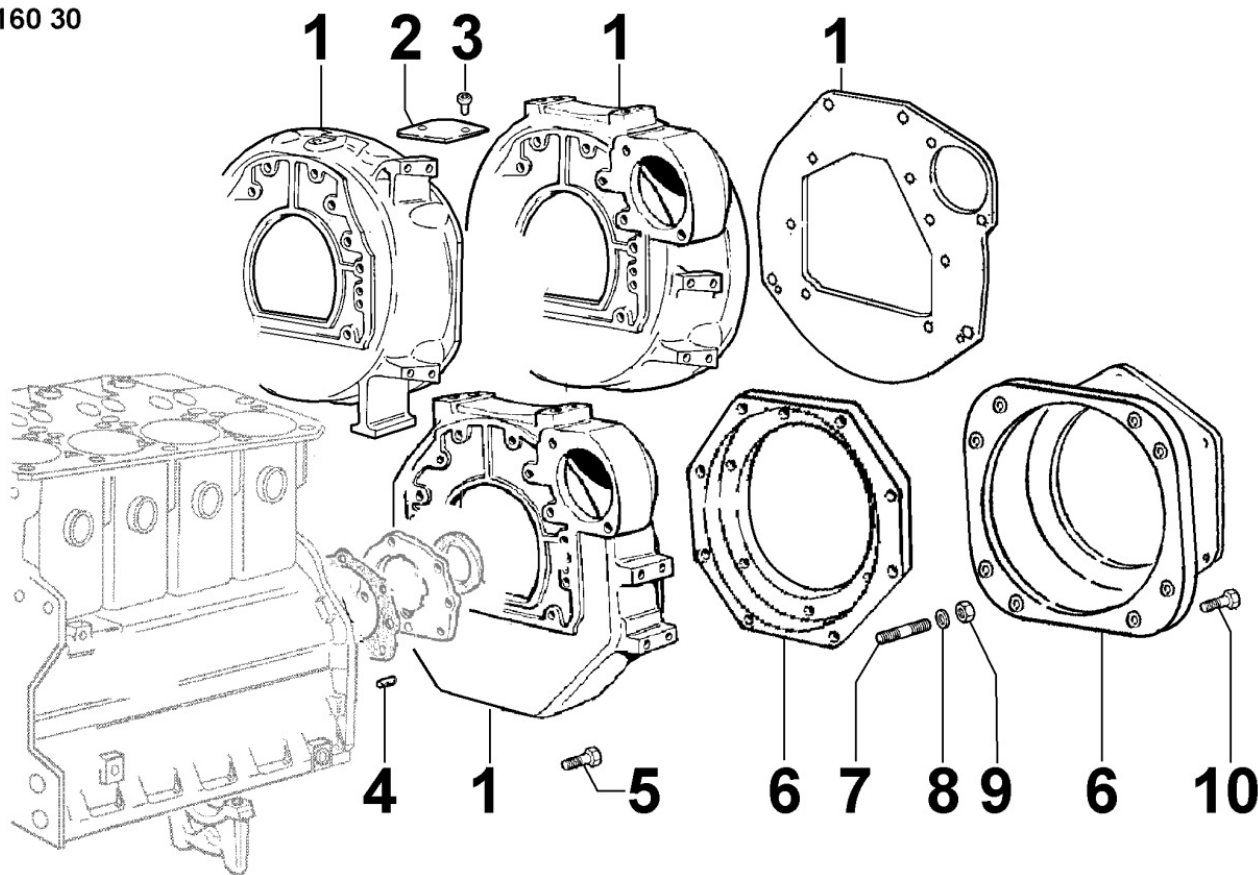

8160300250 - ENGINE BELL / BACKPLATE

8 160 30

Pos	Kit	Included In	Code	Description	Qty	Old Code	Tech. Info
1			ED0063705550-S	PIASTRA/PLATE N	1		
4			ED0084000250-S	PIN	2		
5			ED0017800680-S	BULLONE/BOLT N 10	7