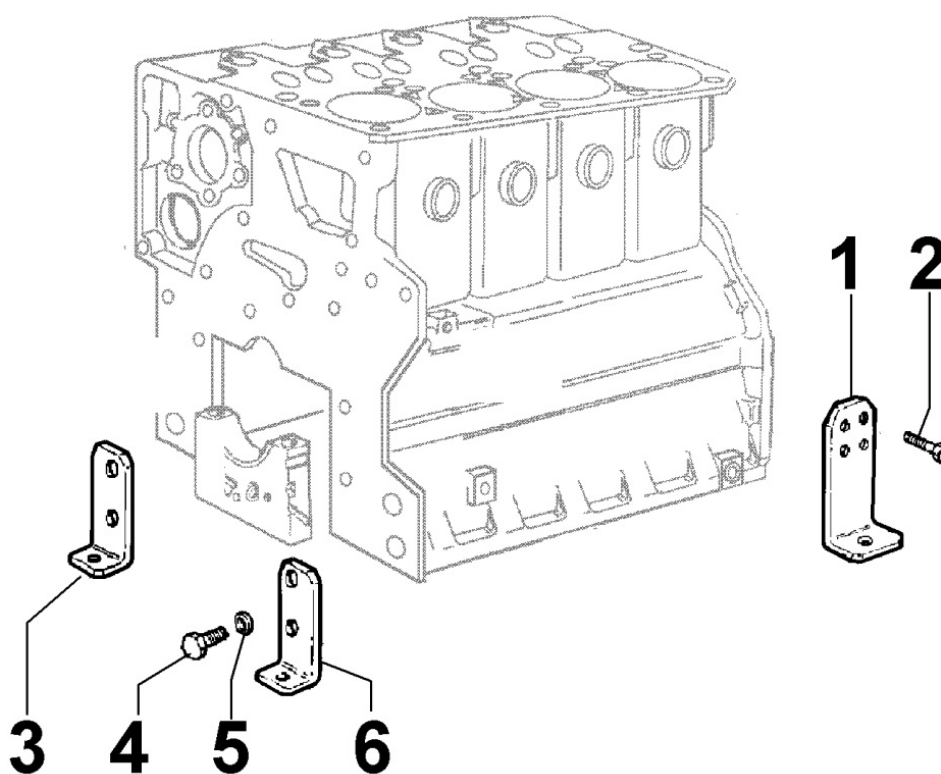

8025300010 - ENGINE MOUNTS

8 025 30

Pos	Kit	Included In	Code	Description	Qty	Old Code	Tech. Info
2			ED0017900370-S	BULLONE/BOLT 'N 10	8