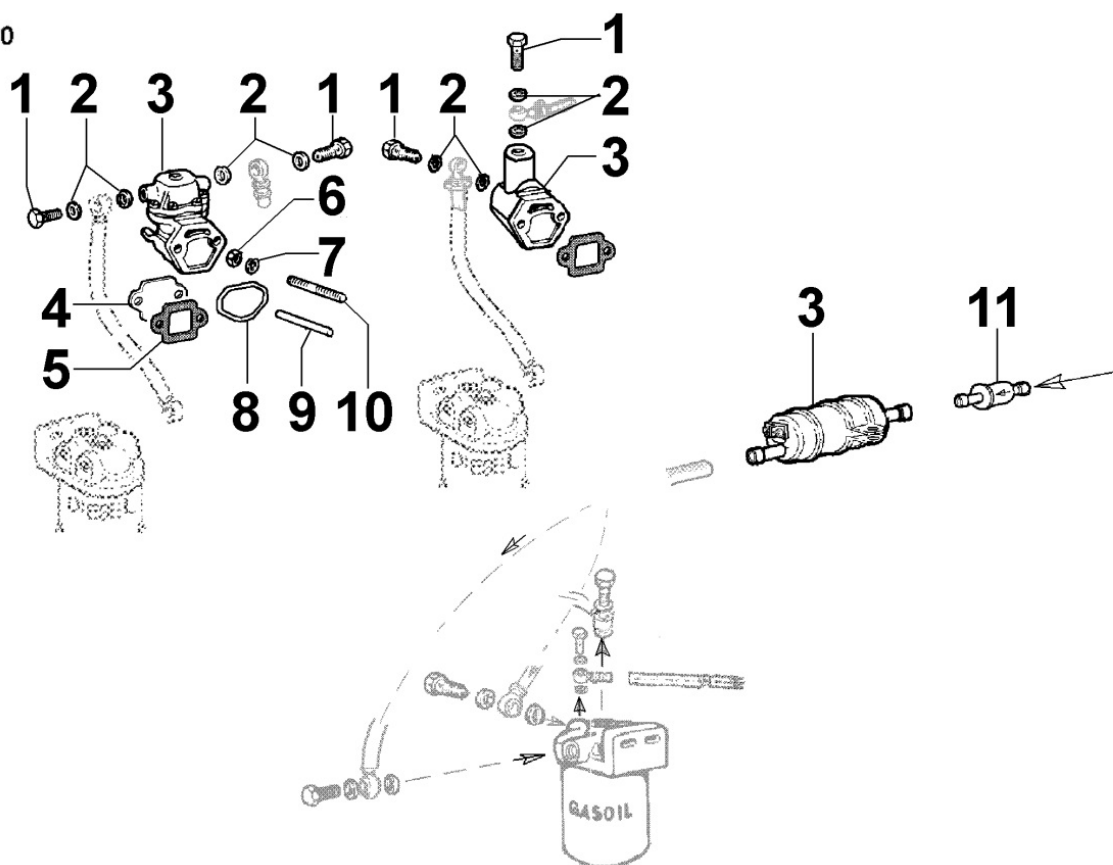

8062300050 - FUEL FEED PUMP

8 062 30

Pos	Kit	Included In	Code	Description	Qty	Old Code	Tech. Info
1			ED0019011930-S	BOLT	2		
2			ED0046700590-S	COPPER GASKET 10,2X14X1,5	4		
3			ED0065850960-S	FEED PUMP	1		
6			ED0032401640-S	HEX.NUT	2		
7			ED0075550290-S	WASHER	2		
8			ED0012000870-S	O RING	1		
9			ED0072001970-S	PUNTALINO/DRIVE ROD D A	1		
10			ED0067800490-S	STUD	2