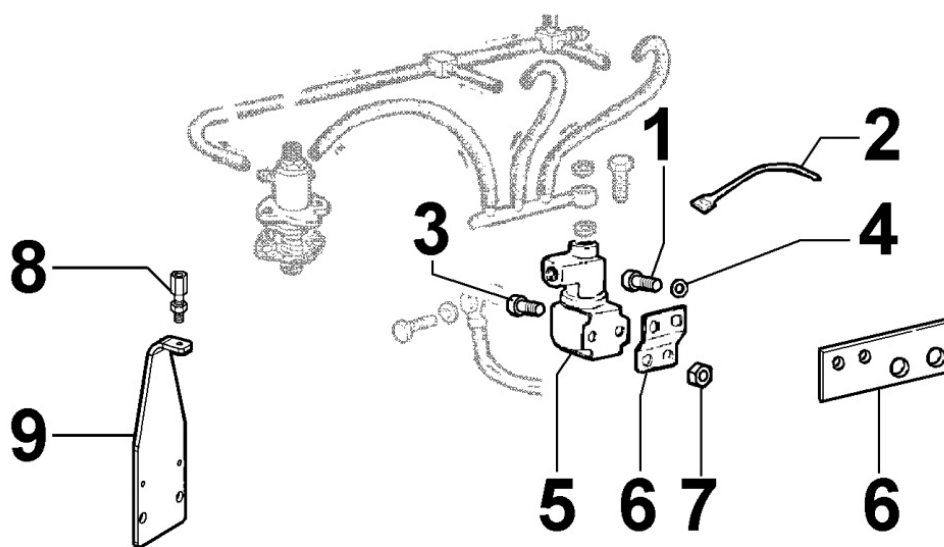

8052300040 - ELECTROVALVE

8 052 30

Pos	Kit	Included In	Code	Description	Qty	Old Code	Tech. Info
1			ED0017600030-S	BOLT	2		
2			ED0024710060-S	COLLAR	1		
3			ED0097300080-S	SCREW	2		
4			ED0076250620-S	WASHER	2		
5			ED0035871420-S	EL. VALVE	1		
6			ED0089003270-S	SUPPORT	1		
7			ED0032030500-S	NUT	2