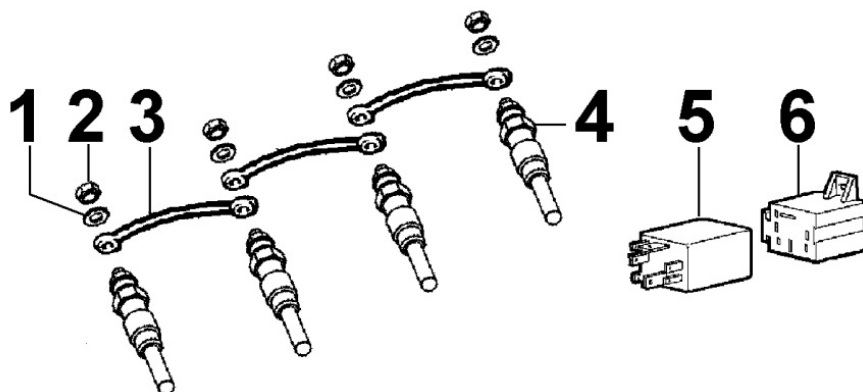

8106300150 - GLOW PLUGS / CONTROL UNIT

8 106 30

Pos	Kit	Included In	Code	Description	Qty	Old Code	Tech. Info
3			ED0021855480-S	CABLE	2		
4			ED0021001110-S	GLOW PLUG	3		
5			ED0021931340-S	ELECTR. DEVICE	1		
6			ED0058301610-S	CONNECTOR	1