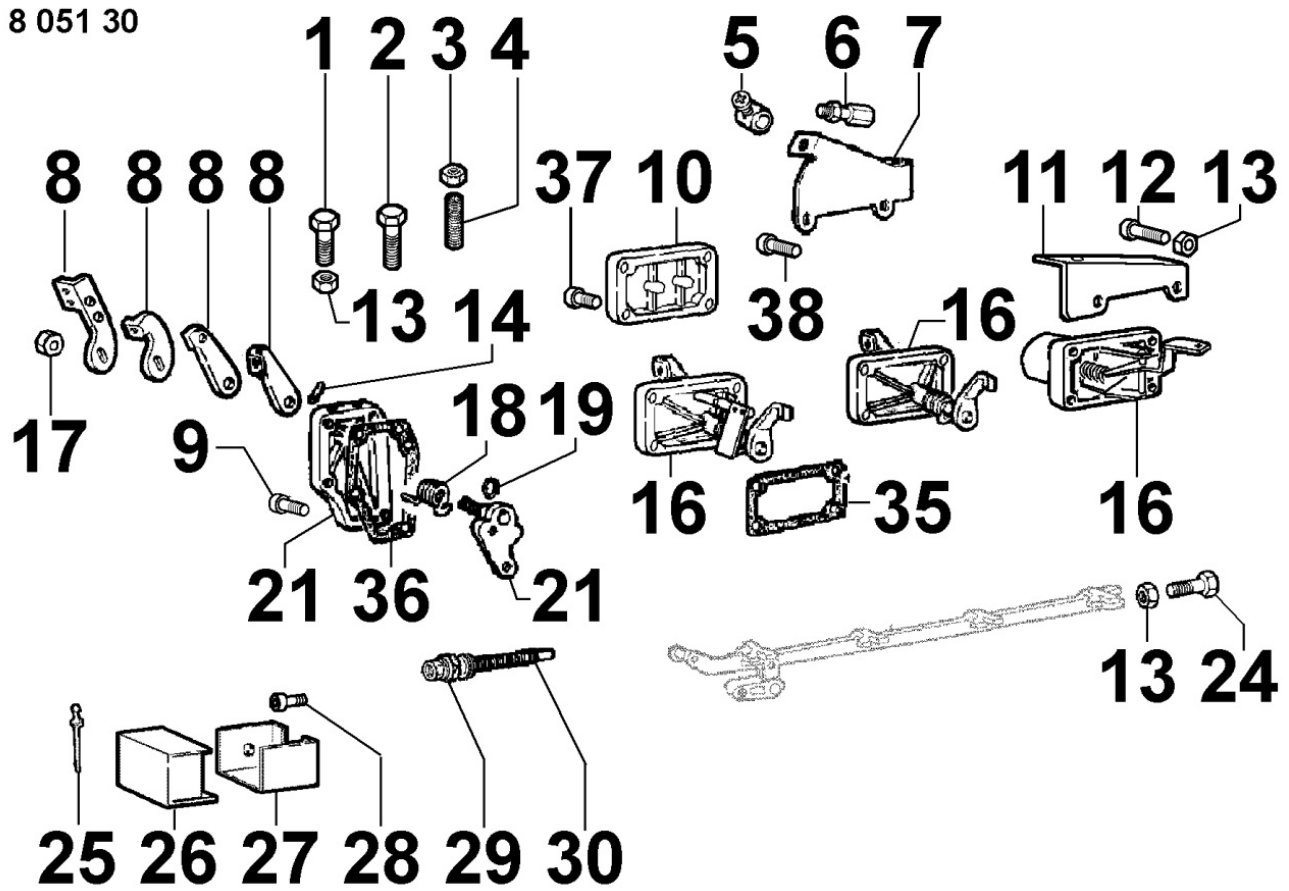

8051300770 - CONTROLS

Pos	Kit	Included In	Code	Description	Qty	Old Code	Tech. Info
1			ED0017600820-S	BOLT	1		
3			ED0033002730-S	BREAK-OFF NUT	1		
4			ED0097651690-S	VITE STEI/A.GRUBSCREW N 10	1		
5			ED0058301190-S	CONNECTOR	2		
6			ED0091801930-S	END	1		
7			ED0050600080-S	PANEL	1		
10			ED0027000460-S	COPERCHIO/COVER N	1		
15			ED0097301070-S	SCREW	2		
21	(A)		ED0025161650-S	CONTROL	1		
25			ED0074810700-S	RIVET	2		
26			ED0051680710-S	LAMIERINO/RETAINER	1		
27			ED0051680700-S	LAMIERINO/RETAINER	1		
28			ED0097320840-S	SCREW	1		
30			ED0085761200-S	SUPPLEM./EX.FUELDEV. N I	1		
35			ED0044312050-S	GASKET FOR STOP COMMAND COVER	1		
36			ED0044312060-S	GASKET FOR COMMAND AND REGULATOR COVER	1		
37			ED0097300090-S	ALLEN SCREW	6