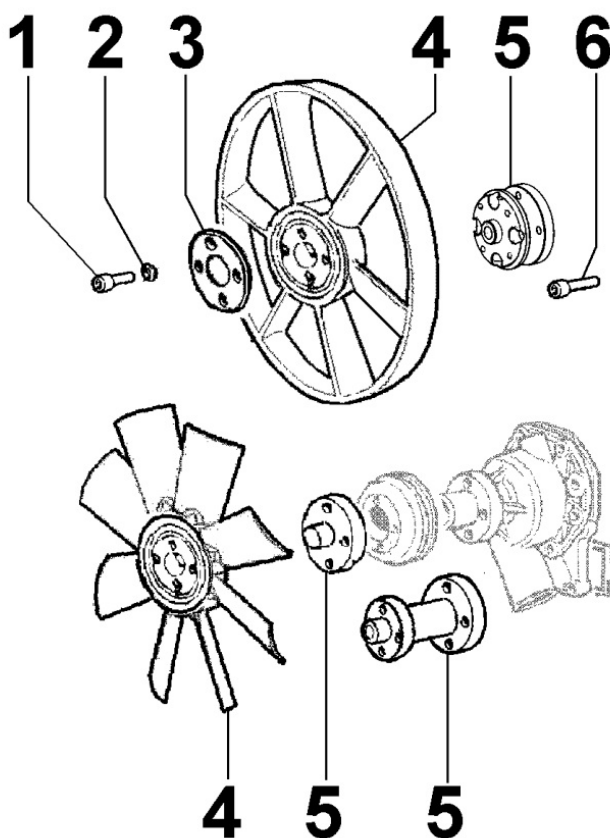

8071300010 - COOLING FAN

8 071 30

Pos	Kit	Included In	Code	Description	Qty	Old Code	Tech. Info
1			ED0097300120-S	SCREW	4		
2			ED0076250620-S	WASHER	4