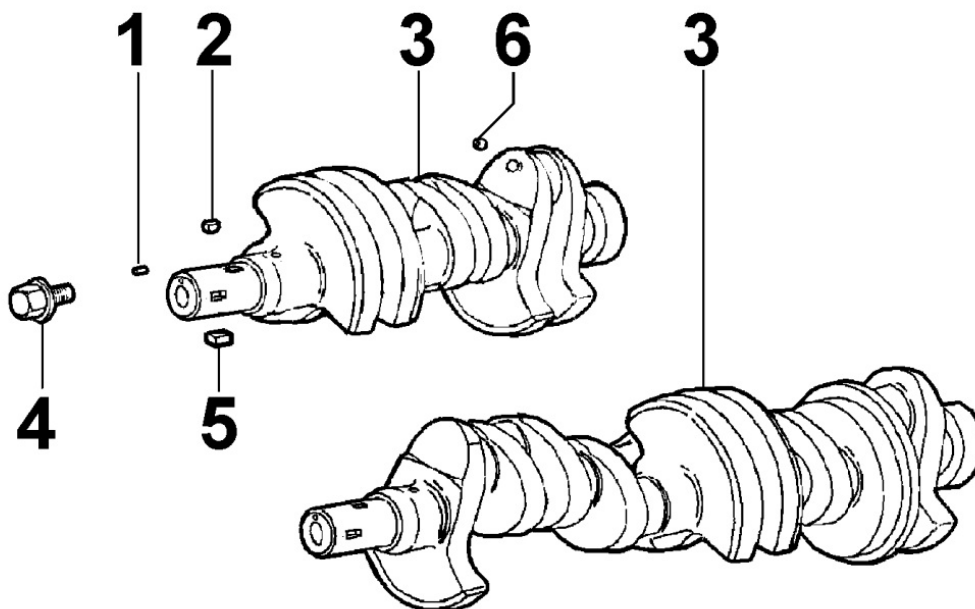

8010300060 - CRANKSHAFT

8 010 30

Pos	Kit	Included In	Code	Description	Qty	Old Code	Tech. Info
1		(A)	ED0084300040-S	PIN	1		
2		(A)	ED0022800820-S	KEY	1		
3	(A)		ED0010511700-S	CRANKSHAFT	1	ED0010511440-S	
4			ED0098653190-S	SCREW	1		
5		(A)	ED0022801550-S	KEY	1