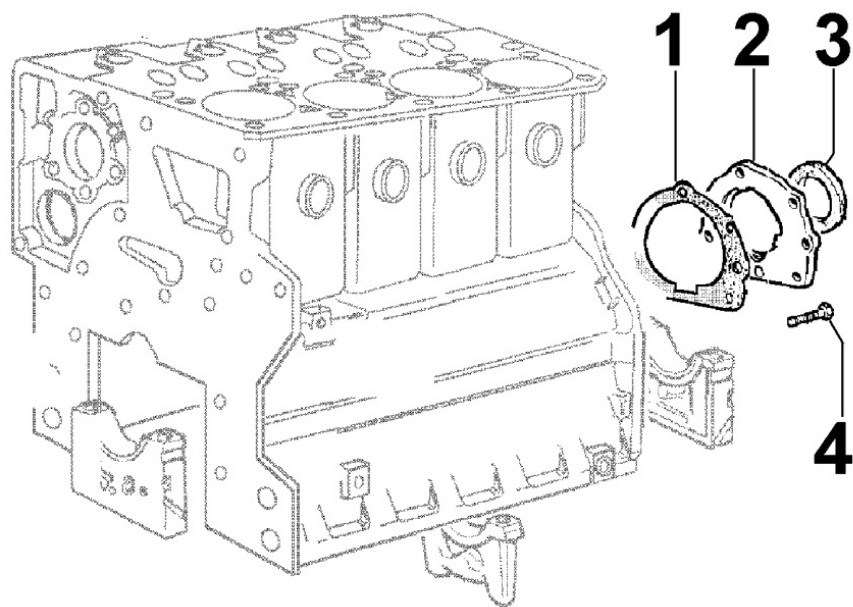

8023300010 - FLYWHEEL SIDE SUPPORT

8 023 30

Pos	Kit	Included In	Code	Description	Qty	Old Code	Tech. Info
1			ED0045011600-S	GASKET FOR OIL SEALS FLYWEEL SIDE	1		
2	(A)		ED0037900800-S	FLANGE	1		⚠
3		(A)	ED0012133490-S	SEAL RING	1		⚠
4			ED0097300120-S	SCREW	8