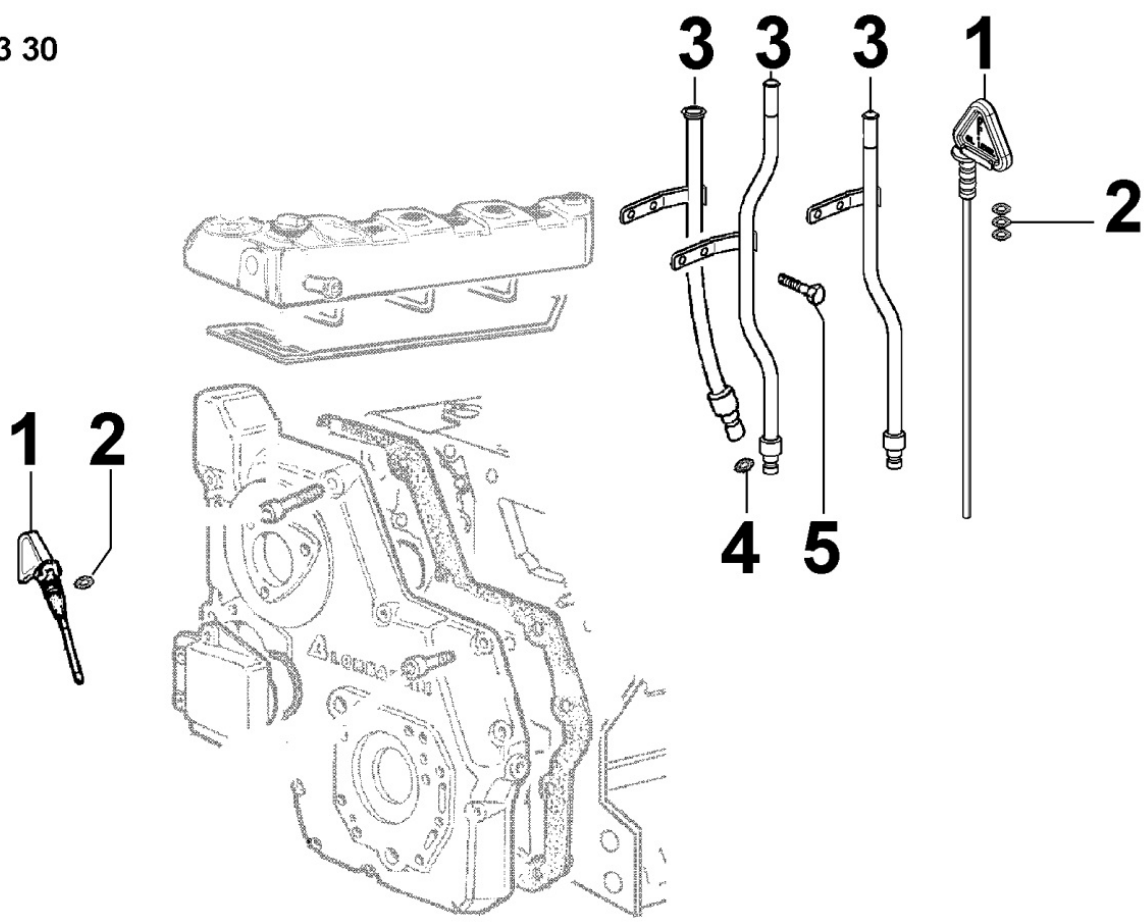

8043300040 - OIL DIPSTICK

8 043 30

Pos	Kit	Included In	Code	Description	Qty	Old Code	Tech. Info
1			ED0014001950-S	DIPSTICK	1		
3			ED0093300480-S	PROTEC. TUBE	1		
4			ED0012000010-S	O RING	1