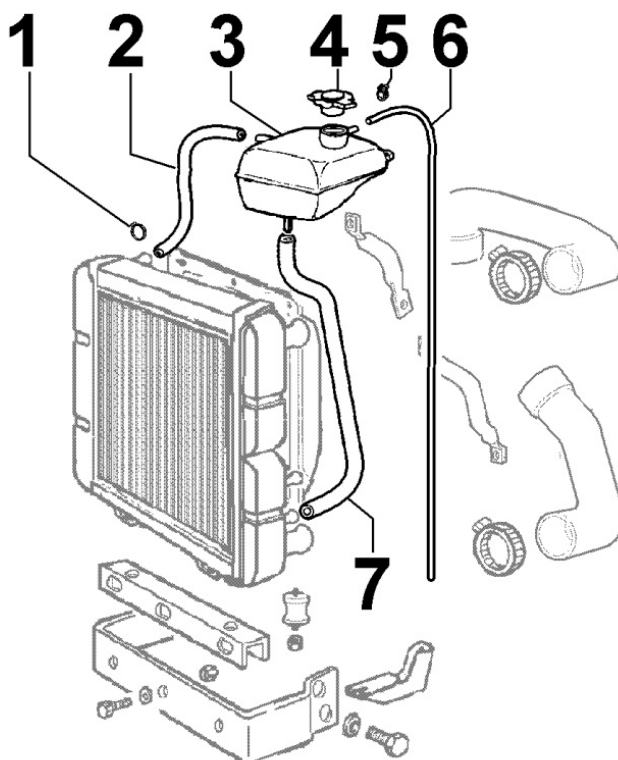

8069300040 - EXPANSION TANK

8 069 30

Pos	Kit	Included In	Code	Description	Qty	Old Code	Tech. Info
1			ED0036301470-S	CLAMP	2		
2			ED0093050870-S	TUBE WATER	1		
3			ED0097101050-S	BOWL	1	ED0097101090-S	
4			ED0090001140-S	CAP	1		
6			ED0093050880-S	TUBE WATER	1		
7			ED0093050860-S	TUBE WATER	1