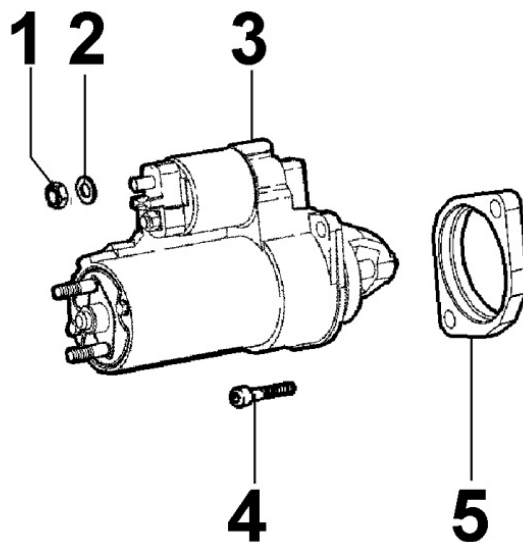

8101300010 - STARTING MOTOR

8 101 30

Pos	Kit	Included In	Code	Description	Qty	Old Code	Tech. Info
1			ED0032400180-S	HEX.NUT	1		
2			ED0075650070-S	SP.WASHER	1		
3			ED0058402810-S	STARTING MOTOR	1	ED0058401910-S	
4			ED0097300450-S	ALLEN SCREW	2