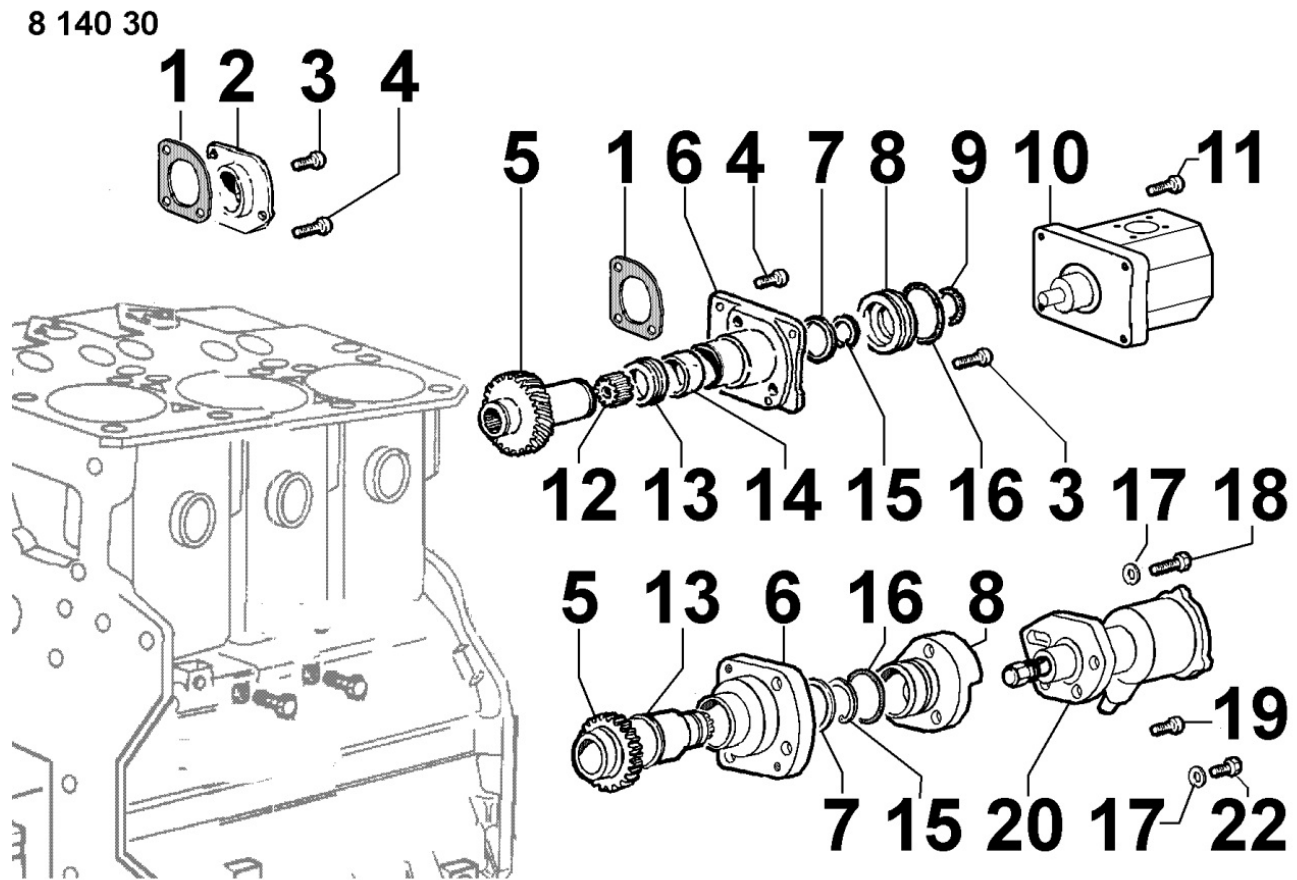

8140300040 - HYDRAULIC PUMP ADAPTER ON 3rd PTO

Pos	Kit	Included In	Code	Description	Qty	Old Code	Tech. Info
1			ED0045801850-S	GASKET	1		
3			ED0097320740-S	CAPSCREW	1		
4			ED0097301000-S	SCREW	2		
5			ED0049361210-S	COUPLING - #3 PTO CHD	1		
6	(A)		ED0038100850-S	FLANGE, PUMP	1		
7			ED0012570330-S	WASHER, THRUST	1		
8			ED0013010470-S	RING, PUMP SHAFT	1		
9			ED0012020170-S	O RING	1		
12			ED0059001020-S	MOZZO/HUB N	1		
13			ED0012570320-S	PLATE, WEAR	1		
14		(A)	ED0015801470-S	BUSHING	2		
15			ED0012400370-S	SNAP RING	1		
16			ED0012000730-S	O RING	1