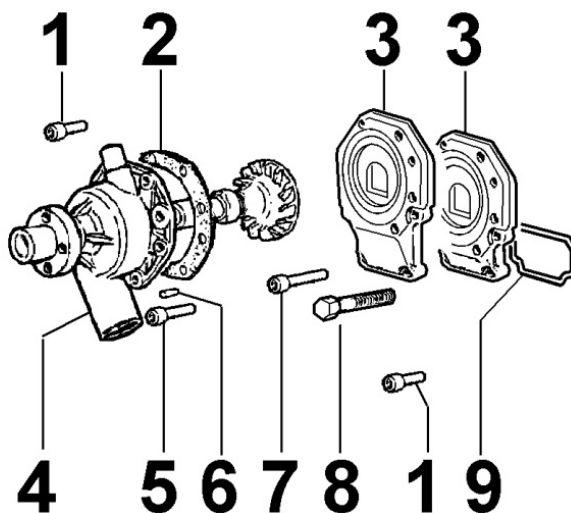

8077300150 - WATER PUMP

8 077 30 015 0 Pompa acqua
Water pump

Pos	Kit	Included In	Code	Description	Qty	Old Code	Tech. Info
1			ED0097301000-S	SCREW	2		
2		(A)	ED0045801780-S	GASKET	1		
3		(A)		pos. 4			
3		(A)		POS. 30			
4	(A)		ED0065844470-S	WATER PUMP	1		
5		(A)	ED0097320640-S	SCREW	1		
6		(A)	ED0084000480-S	PARAL.PIN	1		
7			ED0097300340-S	CAPSCREW	1		
8			ED0017801260-S	BULLONE/BOLT N 10	1		
9			ED0012001160-S	O RING	1