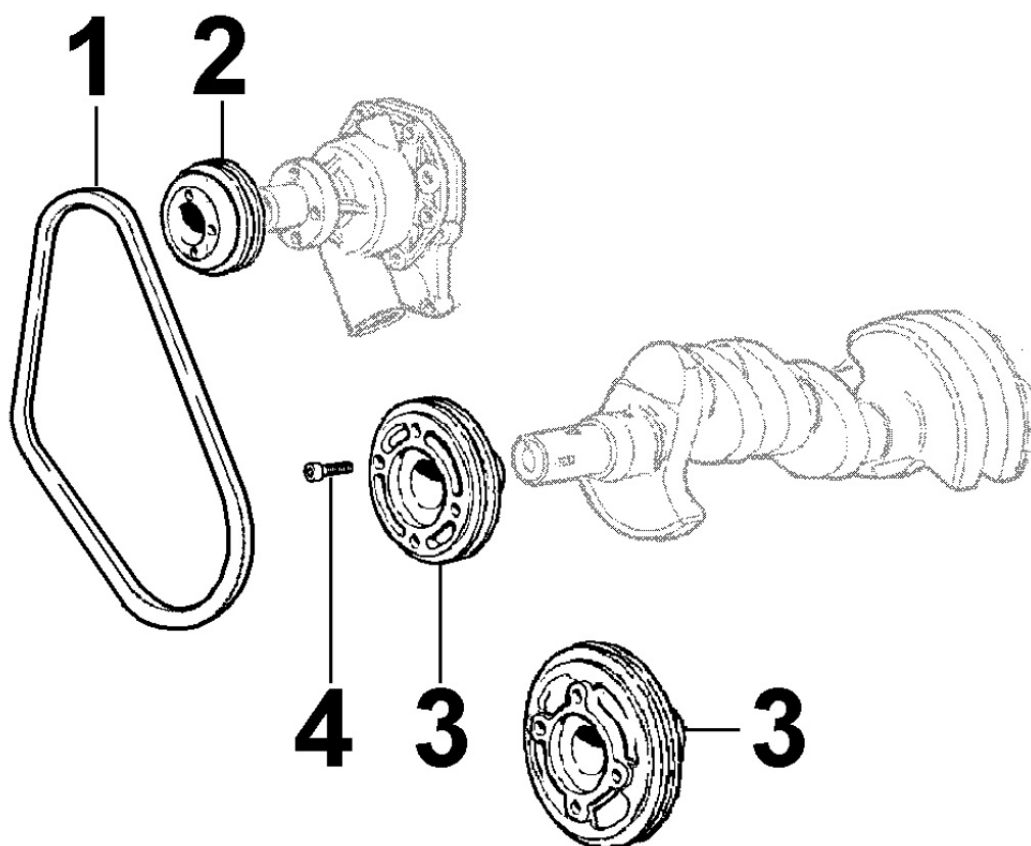

8011300100 - PISTON / CONNECTING ROD

8 011 30

Pos	Kit	Included In	Code	Description	Qty	Old Code	Tech. Info
1	(B)		ED0065017660-S	PISTON STD.	3		▲
1	(B)		ED0065017670-S	PISTON +0.5	3		▲
1	(B)		ED0065017680-S	PISTON +1	3		▲
2		(B)	ED0082112240-S	RINGS STAND.	3		▲
2		(B)	ED0082112250-S	RINGS +0.5	3		▲
2		(B)	ED0082112260-S	RING SET +1.00	3		▲
3		(B)	ED0084800850-S	PIN	3		▲
4		(B)	ED0011750590-S	SNAP RING	6		▲
5	(A)		ED0015261800-S	CONNECTING ROD	3		▲
6		(A)	ED0016300210-S	S.ENDBRNG	1		
7			ED0016400400-S	BEARING STD	3/4		
7			ED0016400520-S	BEAR.-0.25	3/4		
7			ED0016400530-S	BEAR.-0.50	3/4		
8		(A)	ED0017801350-S	BULLONE/BOLT 'F IC10	6/8		▲

8012300260 - FLYWHEEL

8 012 30

Pos	Kit	Included In	Code	Description	Qty	Old Code	Tech. Info
1	(A)		ED0098813640-S	VOLANO/FLYWHEEL N **	1		
3			ED0018620890-S	BOLT	6		
4		(A)	ED0028160650-S	RING GEAR	1		

8014300250 - PULLEYS / BELT

8 014 30

Pos	Kit	Included In	Code	Description	Qty	Old Code	Tech. Info
1			ED0024001160-S	VEEBELT	1		
2			ED0069753150-S	PULLEY	1		
3			ED0069753180-S	PULLEY	1		
4			ED0097300150-S	SCREW	4		