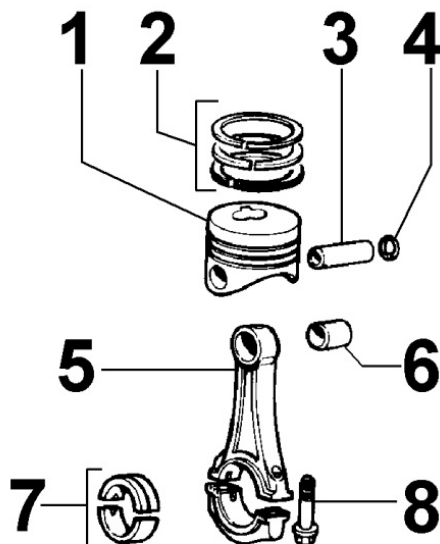

8010300060 - CRANKSHAFT

8 010 30

Pos	Kit	Included In	Code	Description	Qty	Old Code	Tech. Info
1		(A)	ED0084300040-S	PIN	1		
2		(A)	ED0022800820-S	KEY	1		
3	(A)		ED0010511700-S	CRANKSHAFT	1	ED0010511440-S	
4			ED0098653190-S	SCREW	1		
5		(A)	ED0022801550-S	KEY	1		

8011300100 - PISTON / CONNECTING ROD

8 011 30

Pos	Kit	Included In	Code	Description	Qty	Old Code	Tech. Info
1	(B)		ED0065017660-S	PISTON STD.	3		▲
1	(B)		ED0065017670-S	PISTON +0.5	3		▲
1	(B)		ED0065017680-S	PISTON +1	3		▲
2		(B)	ED0082112240-S	RINGS STAND.	3		▲
2		(B)	ED0082112250-S	RINGS +0.5	3		▲
2		(B)	ED0082112260-S	RING SET +1.00	3		▲
3		(B)	ED0084800850-S	PIN	3		▲
4		(B)	ED0011750590-S	SNAP RING	6		▲
5	(A)		ED0015261800-S	CONNECTING ROD	3		▲
6		(A)	ED0016300210-S	S.ENDBRNG	1		
7			ED0016400400-S	BEARING STD	3/4		
7			ED0016400520-S	BEAR.-0.25	3/4		
7			ED0016400530-S	BEAR.-0.50	3/4		
8		(A)	ED0017801350-S	BULLONE/BOLT 'F IC10	6/8		▲