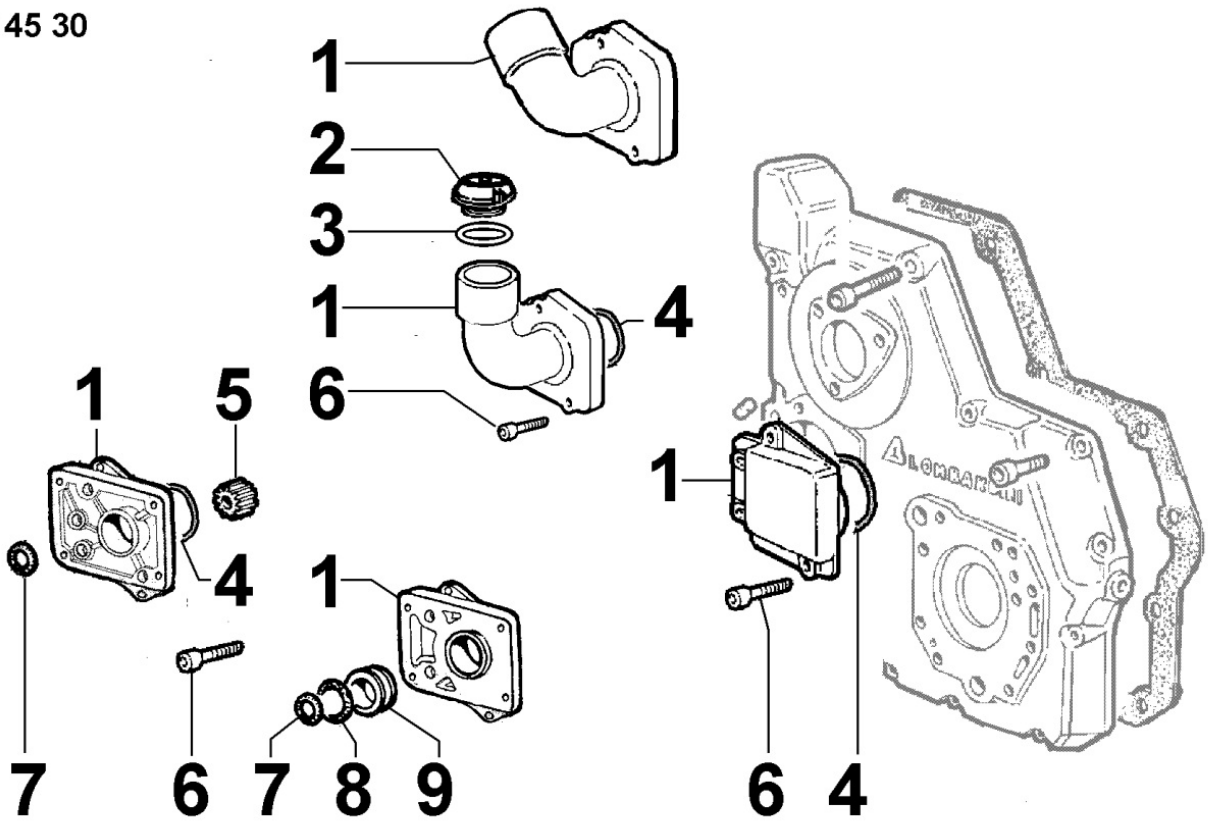

8145300010 - PUMP HOUSING

8 145 30

Pos	Kit	Included In	Code	Description	Qty	Old Code	Tech. Info
1			ED0026600080-S	COVER	1		
4			ED0012000910-S	O RING	1		
6			ED0097300100-S	SCREW	4