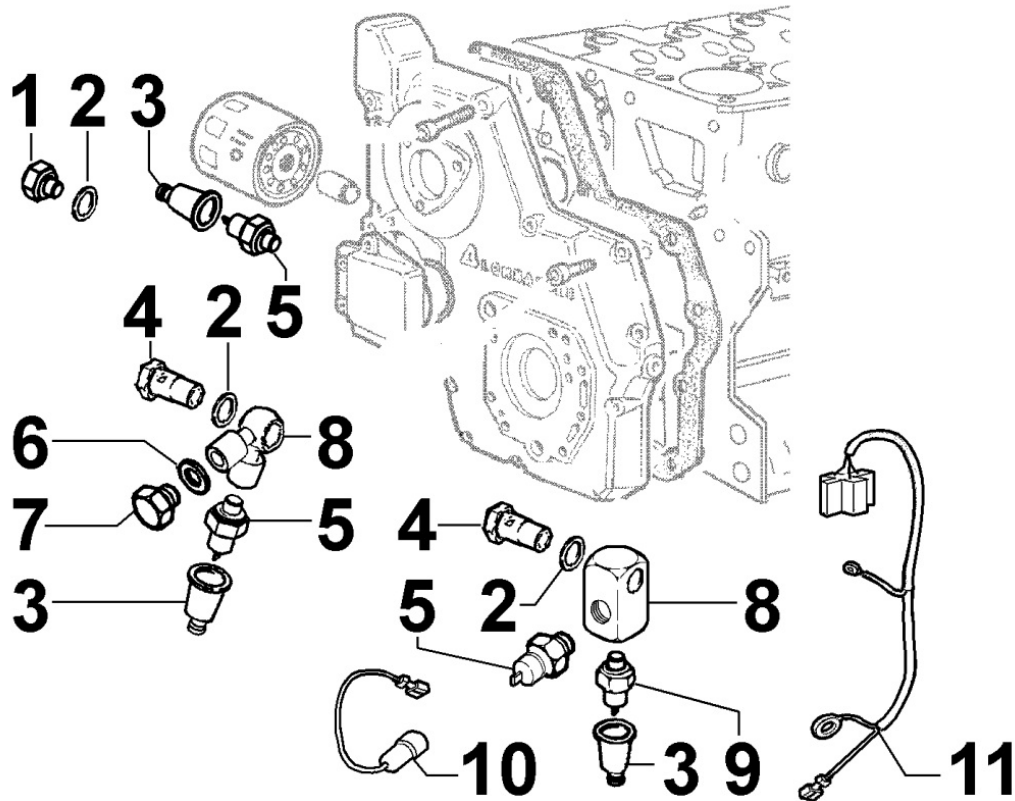

8102300010 - OIL PRESSURE SWITCH

8 102 30

Pos	Kit	Included In	Code	Description	Qty	Old Code	Tech. Info
3			ED0064910130-S	PIPE ELBOW	1		
5			ED0067450930-S	OIL SWITCH 0,3 BAR	1