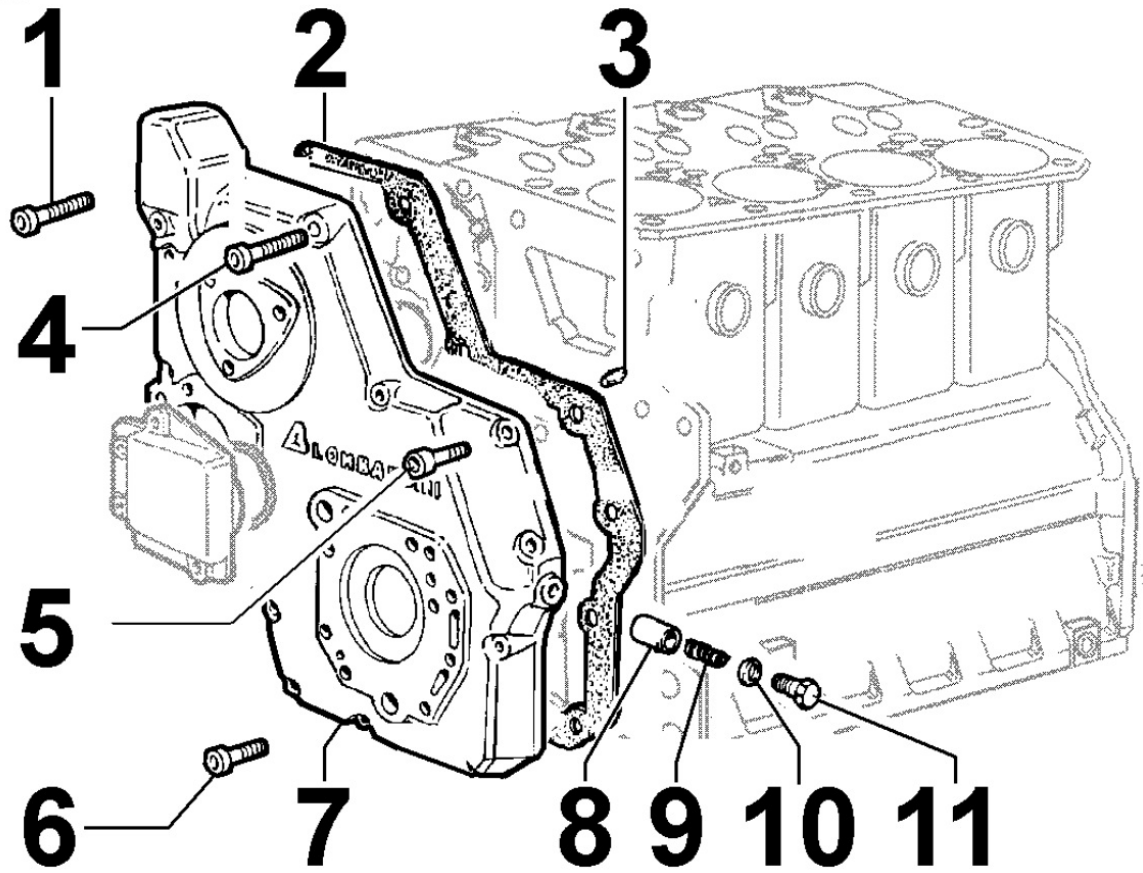

8025300010 - ENGINE MOUNTS

8 025 30

Pos	Kit	Included In	Code	Description	Qty	Old Code	Tech. Info
2			ED0017900370-S	BULLONE/BOLT 'N 10	8		

8027300090 - TIMING SYSTEM CLOSURE PLATE

8 027 30

Pos	Kit	Included In	Code	Description	Qty	Old Code	Tech. Info
1			ED0098201790-S	VITE/SCREW	1		
2			ED0046012050-S	GASKET FOR DISTRIBUTION SIDE SUPPORT	1		
3			ED0084600550-S	PIN	2		
4			ED0097320750-S	SCREW	1		
5			ED0097301000-S	SCREW	2		
6			ED0097300310-S	ALLEN SCREW	8		
7	(A)		ED0066580150-S	PORTINA/COVER N =<>	1		
8		(A)	ED0064950520-S	PLUNGER	1		
9		(A)	ED0056250100-S	SPRING	1		
10		(A)	ED0046700190-S	GASKET	1		
11		(A)	ED0090150060-S	CAP	1		