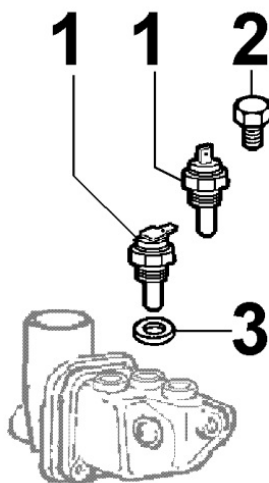

8104300020 - TEMPERATURE SWITCHES

8 104 30

Pos	Kit	Included In	Code	Description	Qty	Old Code	Tech. Info
1			ED0091950780-S	THERMOSTAT	1		
3			ED0046700610-S	C.GASKET	1