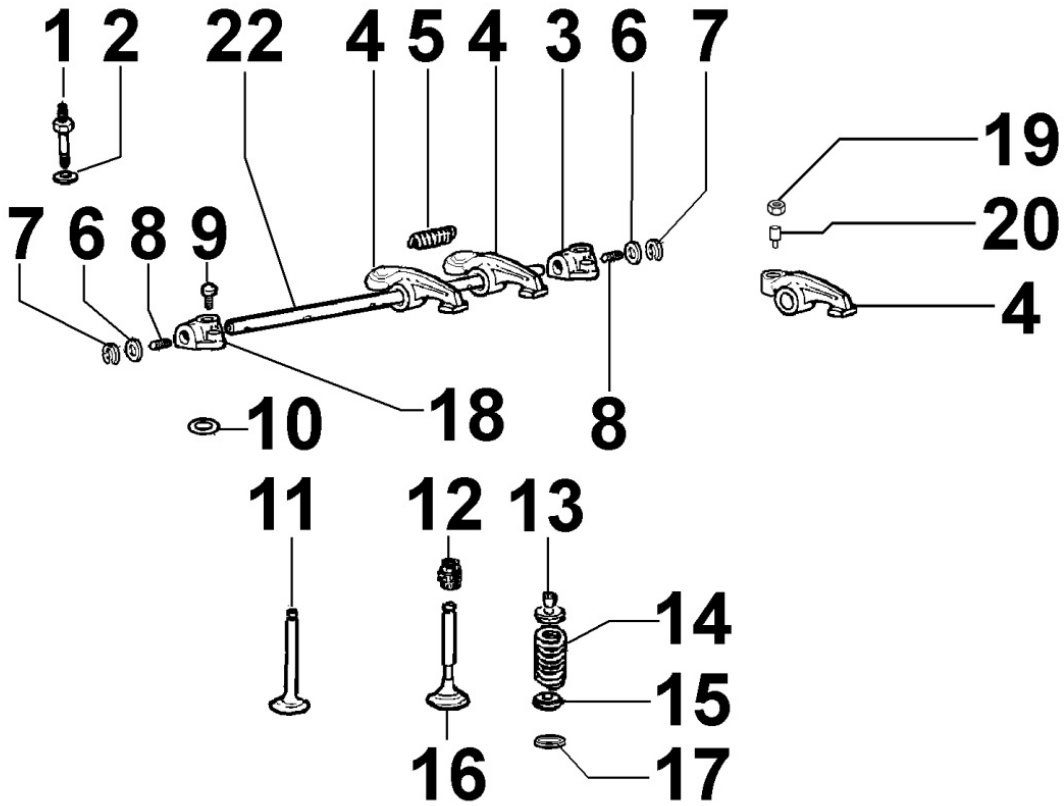

8035300130 - CAMSHAFT

8 035 30

Pos	Kit	Included In	Code	Description	Qty	Old Code	Tech. Info
1			ED0017801040-S	BOLT	1		
2			ED0030010650-S	BEARING	1		
3			ED0022800440-S	KEY	1		
4			ED0010101220-S	CAMSHAFT	1		
5			ED0072151110-S	TAPPET	6		
6			ED0014101390-S	PUSHROD	6		

8036300070 - ROCKER ARMS / VALVES

8 036 30

Pos	Kit	Included In	Code	Description	Qty	Old Code	Tech. Info
1			ED0098651450-S	FIXING SCREW	3		
2			ED0076251250-S	WASHER	3		
4		(A)	ED0015412360-S	ROCKER ARM COMPLETE FOR IDRAULIC TAPPET	6		▲
5		(A)	KDISC.		2	ED0056150090-S	
6		(A)	ED0077011480-S	RONDELLA/WASHER 10	4		
7		(A)	ED0012400060-S	SNAP RING	2		
8		(A)	ED0097650090-S	SCREW	2		
9		(A)	ED0097303250-S	SCREW	1		
10			ED0012002860-S	O-RING 9,25X1,78	1		▲
11			ED0096521470-S	INTAKEVAL	3		▲
12			ED0045350150-S	VALVE STEM SEAL d.7	6		▲
13			ED0064100980-S	CAP	6	ED0064000600-S	
14			ED0057550040-S	SPRING	6		
15			ED0034301410-S	DISK	6		
16			ED0096851420-S	EXH.VALVE	3		▲
22	(A)		ED0060451590-S	PIN FOR ROCHER ARM COMPLETE LDW1603 =<>	1		▲