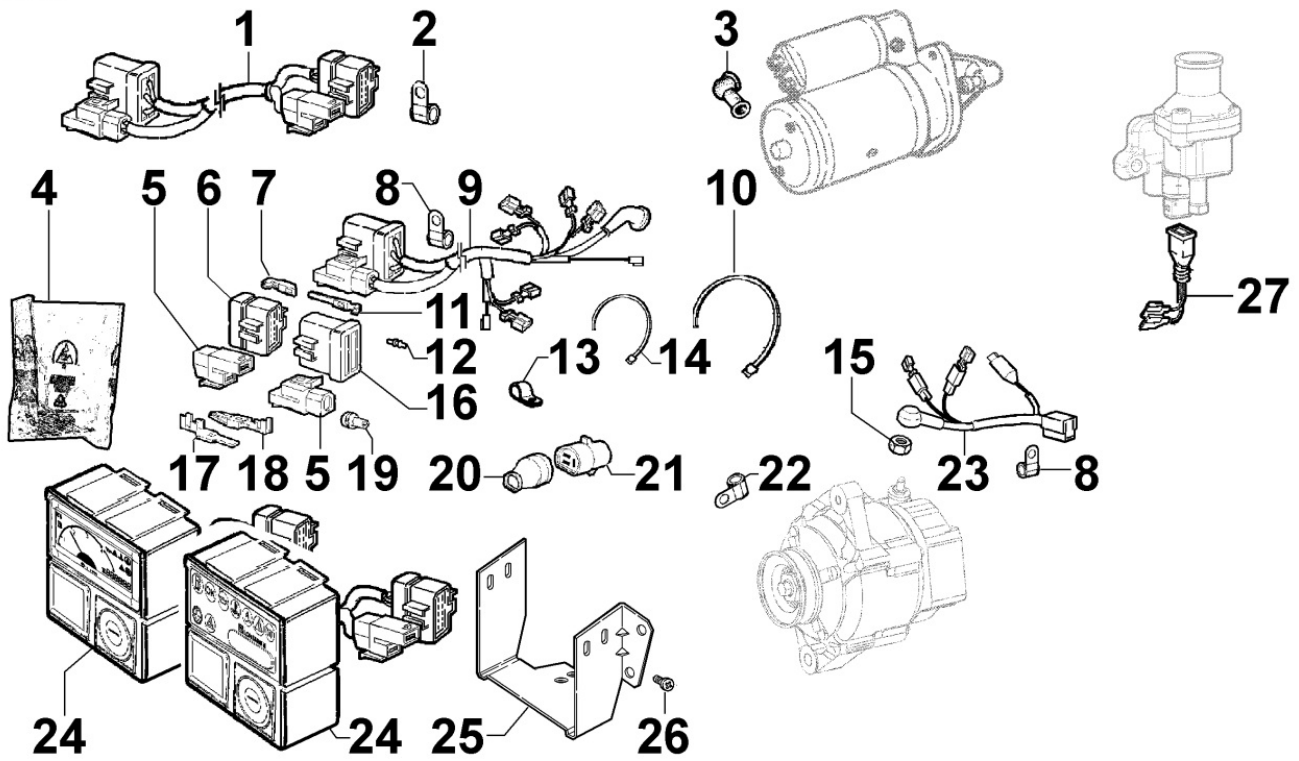

8 103 30

Pos	Kit	Included In	Code	Description	Qty	Old Code	Tech. Info
0			ED0076250080-S	WASHER	1		
0			ED0097300100-S	SCREW	1		
2			ED0036171470-S	HOSE CLAMP	1		
4	(A)		ED0048963870-S	GRUPPO/ASSEMBLY D	1		
8			ED0036170880-S	CLAMP	1		
9			ED0021861830-S	CABLE	1		
10			ED0024711110-S	COLLAR	1		
14			ED0024710190-S	COLLAR	1		
15			ED0032400080-S	HEX.NUT	1		
16			ED0015571180-S	PLUG	1		