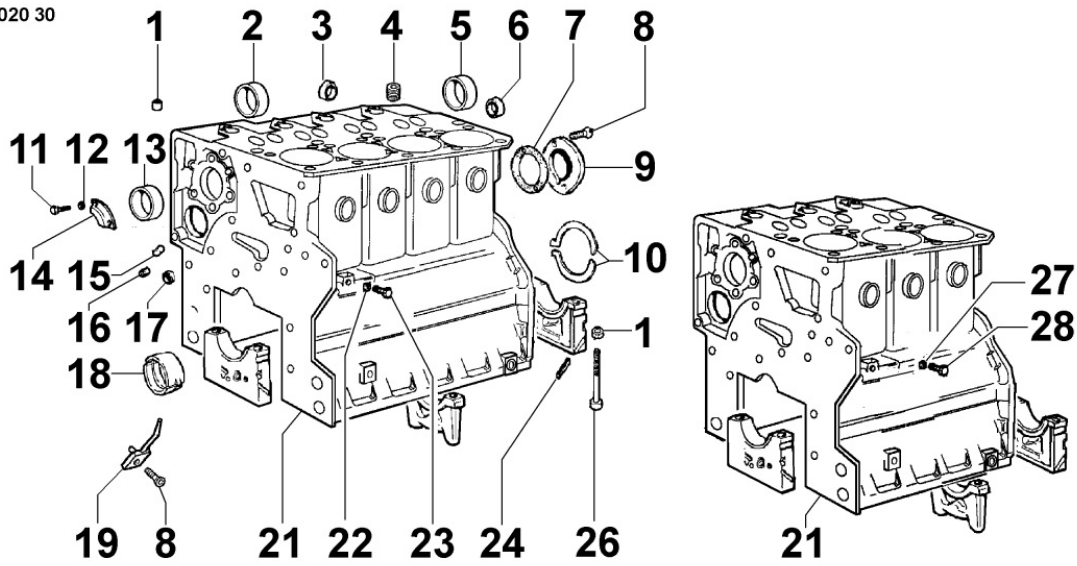

8010300060 - CRANKSHAFT

8 010 30

Pos	Kit	Included In	Code	Description	Qty	Old Code	Tech. Info
1		(A)	ED0084300040-S	PIN	1		
2		(A)	ED0022800820-S	KEY	1		
3	(A)		ED0010511700-S	CRANKSHAFT	1	ED0010511440-S	
4			ED0098653190-S	SCREW	1		
5		(A)	ED0022801550-S	KEY	1		

8014300250 - PULLEYS / BELT

8 014 30

Pos	Kit	Included In	Code	Description	Qty	Old Code	Tech. Info
1			ED0024001160-S	VEEBELT	1		
2			ED0069753150-S	PULLEY	1		
3			ED0069753180-S	PULLEY	1		
4			ED0097300150-S	SCREW	4		

8020300240 - CRANKCASE

8 020 30

Pos	Kit	Included In	Code	Description	Qty	Old Code	Tech. Info
1		(A)	ED0019701410-S	SLEEVE	10/12		
2		(A)	ED0015801480-S	BUSHING	1		
3		(A)	ED0089900220-S	CAP	5		
4			ED0097651800-S	VITE/SCREW D A	1		▲
6		(A)	ED0089900540-S	PLUG	1		▲
7			ED0044312070-S	GASKET FOR CLOSING CAMSHAFT	1		
8			ED0098000610-S	CAPSCREW	2		
9			ED0026150470-S	COP.FORI/HOLE COVER D	1		
10			ED0012571670-S	THRUST BEARING	4/5		▲
10			ED0012571680-S	THRUST BEARING +.1	2		▲
10			ED0012571690-S	ANELLO/THRUST B. +0,2 SV CR	2		▲
10			ED0012571670-S	THRUST BEARING	2	ED0080480170-S	▲
11			ED0017700020-S	BOLT	2		
12			ED0075650070-S	SP.WASHER	2		
13		(A)	ED0015801470-S	BUSHING	1		
14			ED0062751200-S	PIASTRA/PLATE D	1		
15		(A)	ED0097651110-S	A.GRUBSCREW	1		
16		(A)	ED0089650970-S	CAP M14x1,5	1		
17		(A)	ED0090801400-S	TAPPO/CAP SV C10	1		
18			ED0016112050-S	BEAR.STAND.	4/5		▲
18			ED0016112060-S	BEAR.-0.25	4/5		▲
18			ED0016112070-S	BEAR.-0.50	4/5		▲
21	(A)		ED0015108750-S	CRANKCASE	1		▲
22			ED0046700610-S	C.GASKET	1		
23			ED0090400120-S	PLUG	1		
24		(A)	ED0044000540-S	GASKET	4		
26		(A)	ED0018621500-S	BOLT	8		▲