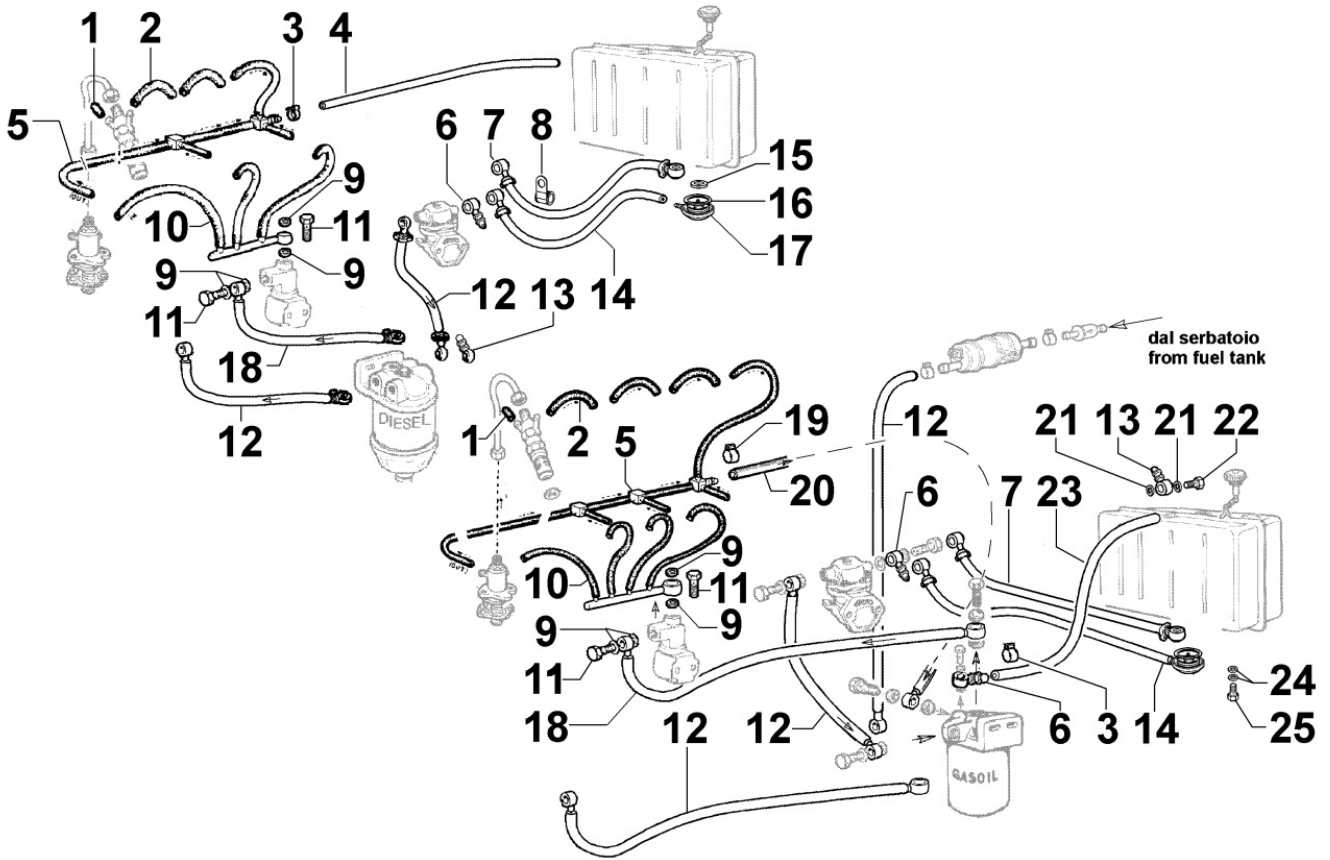

8064300820 - FUEL PIPING

8 064 30

Pos	Kit	Included In	Code	Description	Qty	Old Code	Tech. Info
1			ED0090802620-S	CAP	1		
2			ED0095710910-S	WASTELINE	2		
5			ED0095711570-S	WASTELINE	1		
6			ED0072701380-S	UNION	1		
9			ED0046700590-S	COPPER GASKET 10,2X14X1,5	4		
10			ED0093756380-S	FUEL TUBE	1		
11			ED0019011930-S	BOLT	2		
12			ED0093758880-S	FUEL TUBE	1		
18			ED0093756900-S	FUEL TUBE	1		
19			ED0036300040-S	CLAMP	1		
20			ED0093758630-S	FUEL TUBE	1