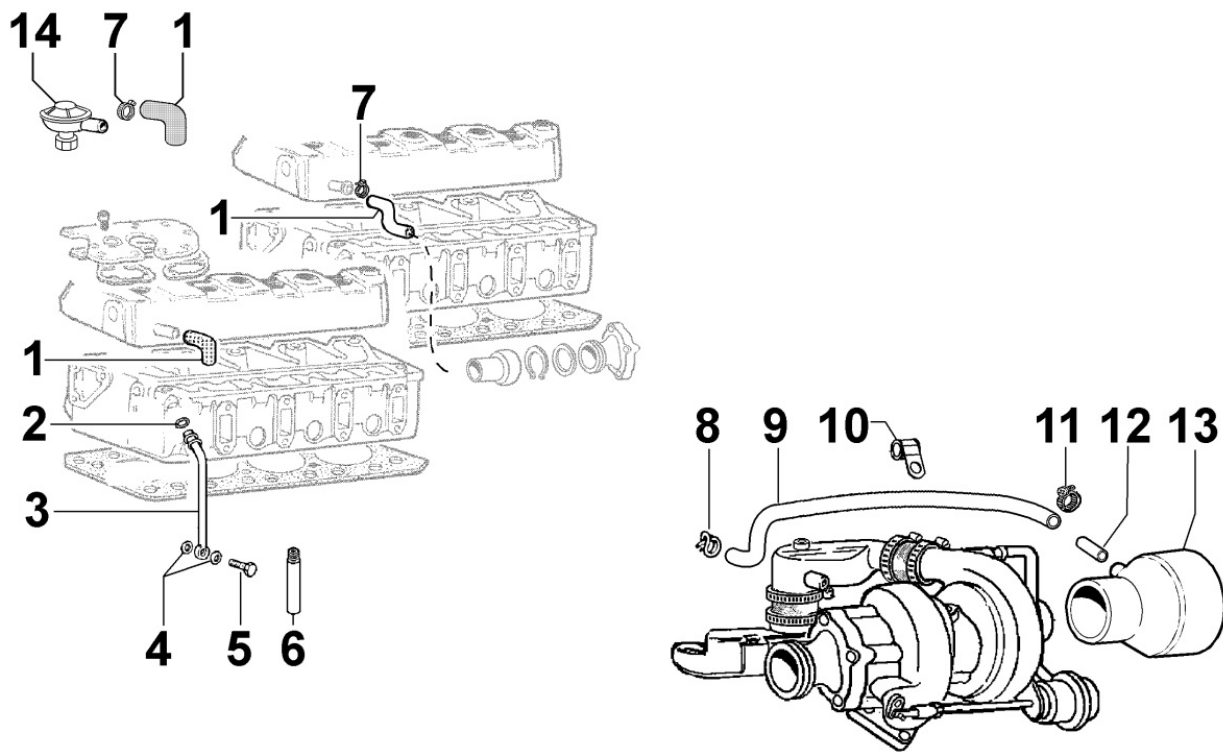

8045300050 - BREATHER SYSTEM

Pos	Kit	Included In	Code	Description	Qty	Old Code	Tech. Info
1			ED0053650990-S	HOSE	1		
2			ED0012002250-S	O RING	1		
3			ED0094852340-S	TUBAZ.OLIO/OIL LINE D A	1		
4			ED0046700610-S	C.GASKET	2		
5			ED0019010320-S	UNION BOLT	1		
6			ED0095800320-S	TUBE	1