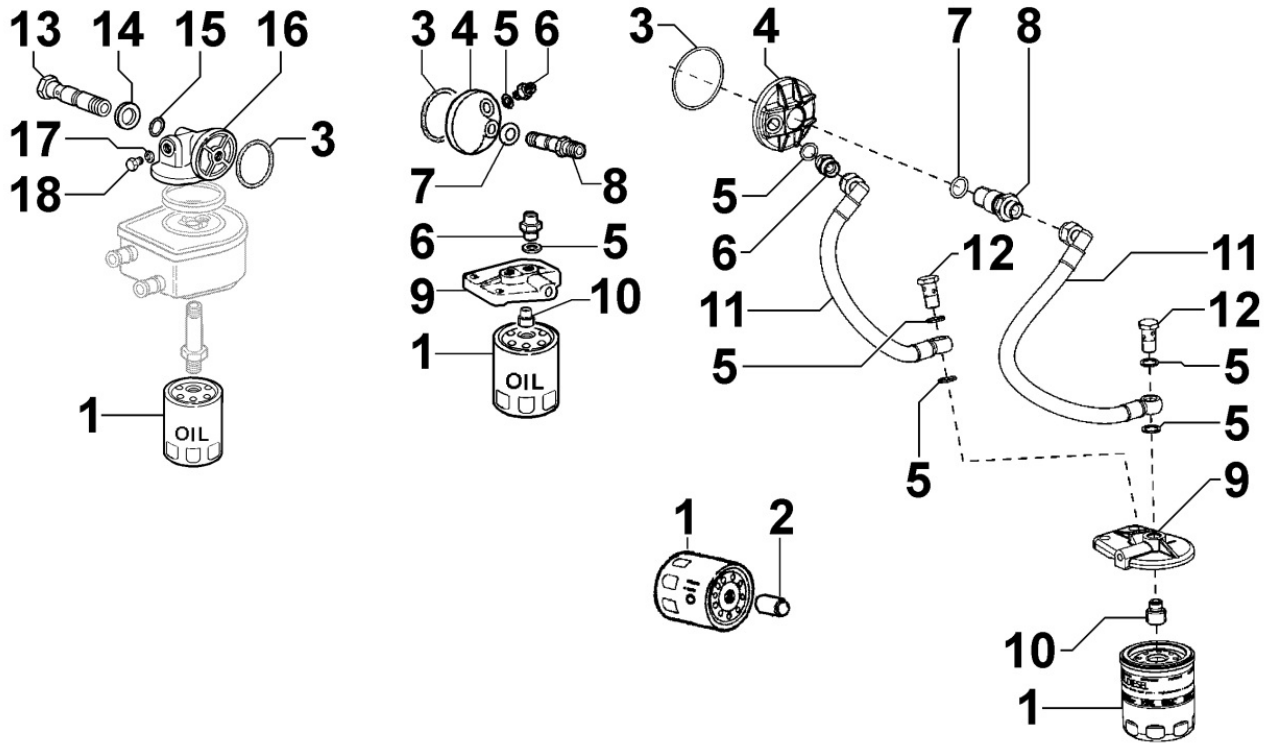

8042300030 - OIL FILTER

Pos	Kit	Included In	Code	Description	Qty	Old Code	Tech. Info
1			ED0021751040-S	OIL FILTER CARTRIDGE	1		
2			ED0072650210-S	UNION	1