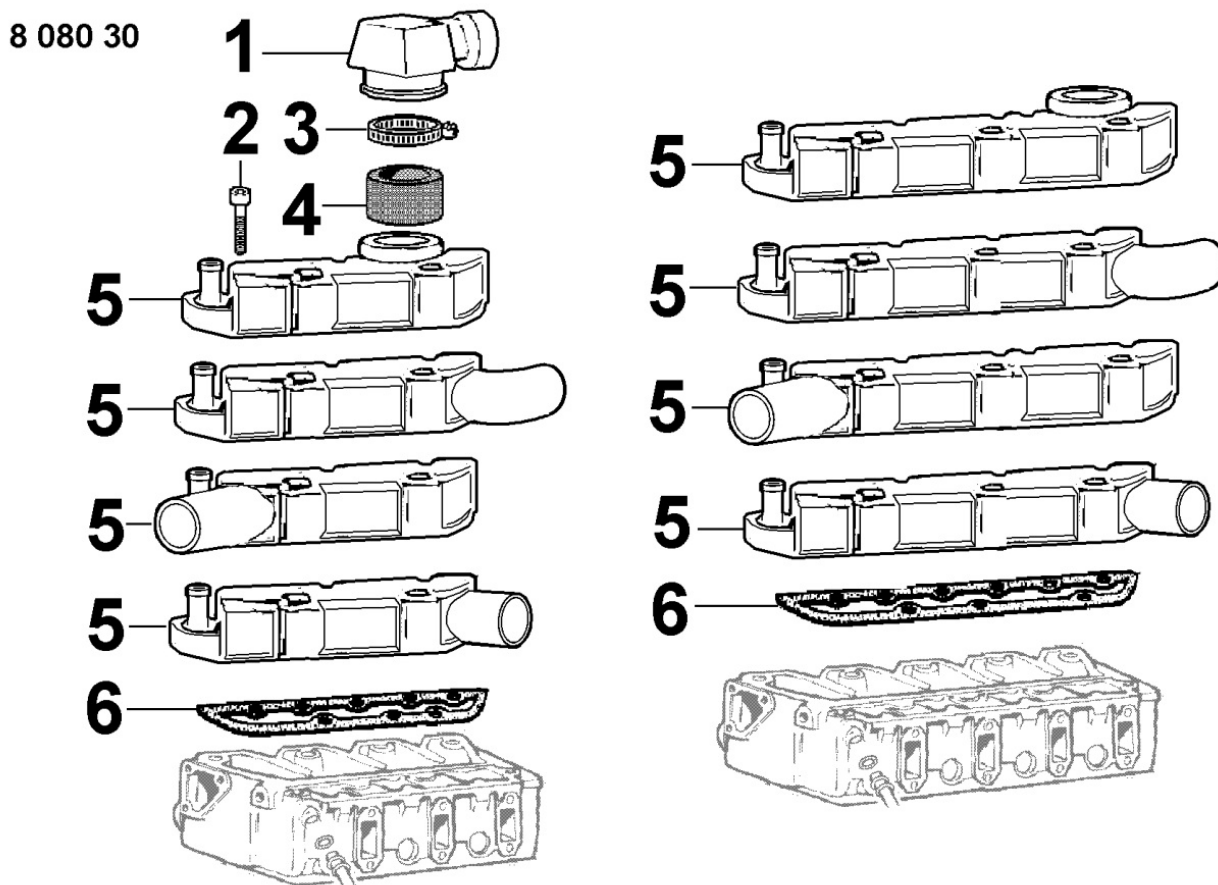

8080300190 - AIR INLET MANIFOLD / AIR FILTER

Pos	Kit	Included In	Code	Description	Qty	Old Code	Tech. Info
2			ED0097300350-S	ALLEN SCREW	5		
5			ED0024863670-S	MANIFOLD	1		
6			ED0044200840-S	GASKET	1