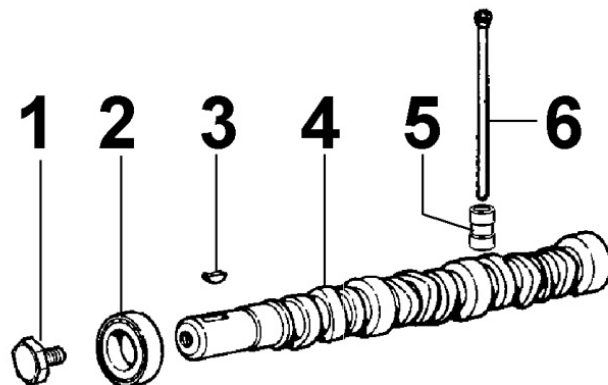

8035300130 - CAMSHAFT

8 035 30

Pos	Kit	Included In	Code	Description	Qty	Old Code	Tech. Info
1			ED0017801040-S	BOLT	1		
2			ED0030010650-S	BEARING	1		
3			ED0022800440-S	KEY	1		
4			ED0010101220-S	CAMSHAFT	1		
5			ED0072151110-S	TAPPET	6		
6			ED0014101390-S	PUSHROD	6