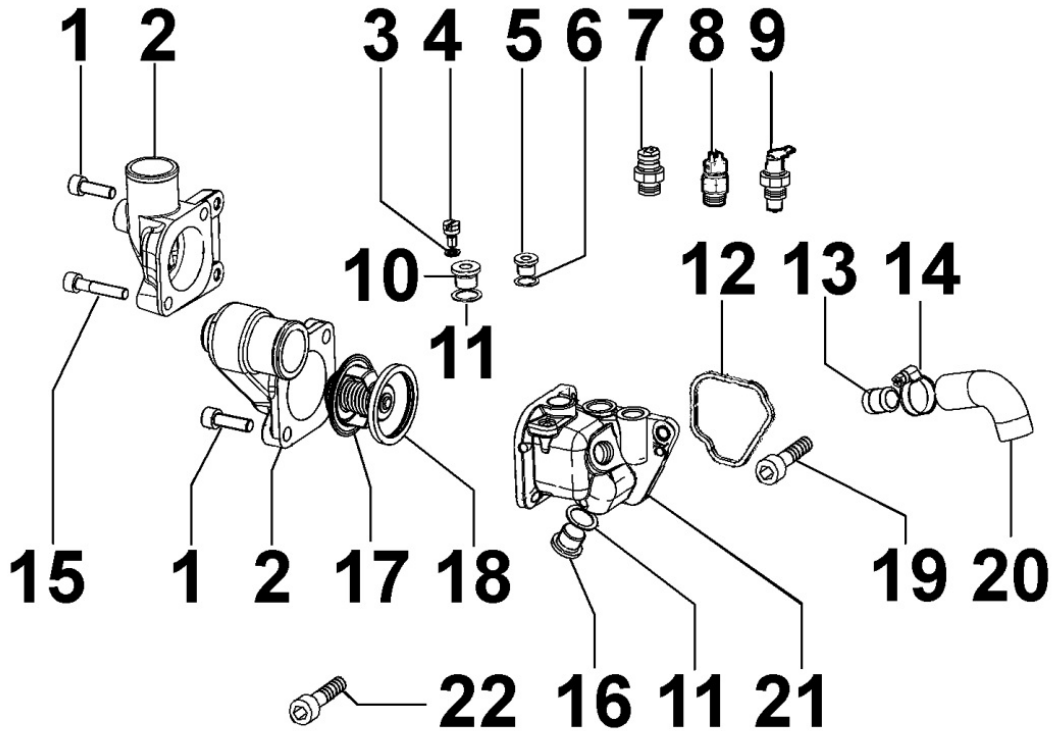

8074300550 - THERMOSTAT UNIT

8 074 30

Pos	Kit	Included In	Code	Description	Qty	Old Code	Tech. Info
1		(A)	ED0097301000-S	SCREW	1		
2		(A)		POS. 21			
3		(A)	ED0046700010-S	GASKET	1		
4		(A)	ED0090800370-S	USE ED0019011710-S SCREW	1		
7			ED0091950770-S	THERMOSTAT	1		
10		(A)	ED0090400310-S	CAP	2		
11		(A)	ED0046700190-S	GASKET	1		
12			ED0012002390-S	O RING	1		
13		(A)	ED0072850240-S	UNION	2		
14			ED0036301470-S	CLAMP	1		
15		(A)	ED0097300310-S	ALLEN SCREW	1		
17		(A)	ED0091950010-S	THERMOSTAT VALVE ASSEMBLY CHD	1		
18		(A)	ED0044201220-S	GASKET FOR THERMOSTATICS VALVE	1		
19			ED0097302670-S	VITE/SCREW SV C10	1		
20		(A)	ED0093050190-S	HOSE	1		
21	(A)		ED0048966780-S	THERMOSTAT	1		
22			ED0097320740-S	CAPSCREW	1