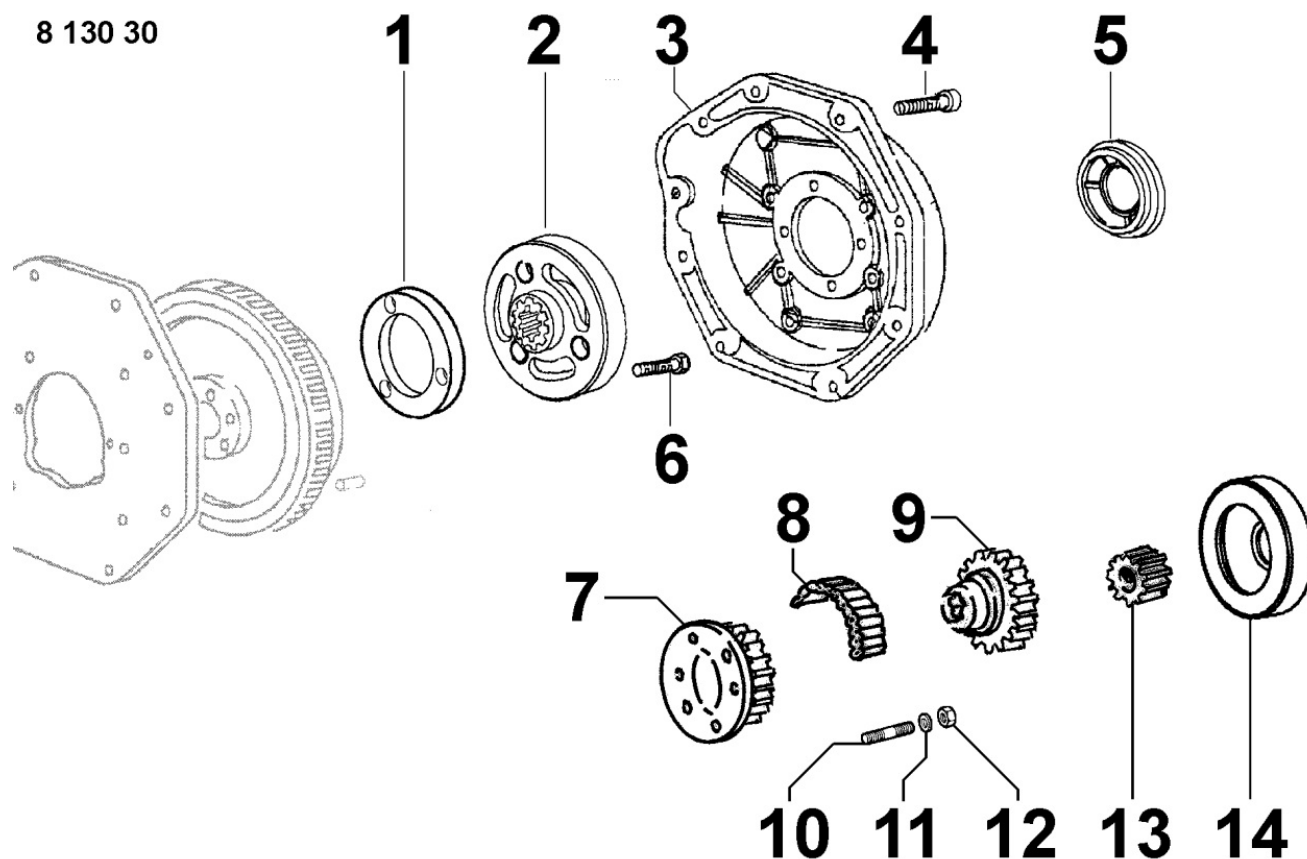

8130300410 - HYDRAULIC PUMP ADAPTER ON 1st PTO

Pos	Kit	Included In	Code	Description	Qty	Old Code	Tech. Info
1			ED0035274140-S	DISTANZIALE/SPACER D	1		
2			ED0042512290-S	GIUNTO/COUPLING S	1		
3			ED0088362850-S	SUPPORTO/SUPPORT D	1		
4			ED0097302710-S	VITE E.INC./ALLEN S. D 10	4		
6			ED0097310880-S	BOLT	3