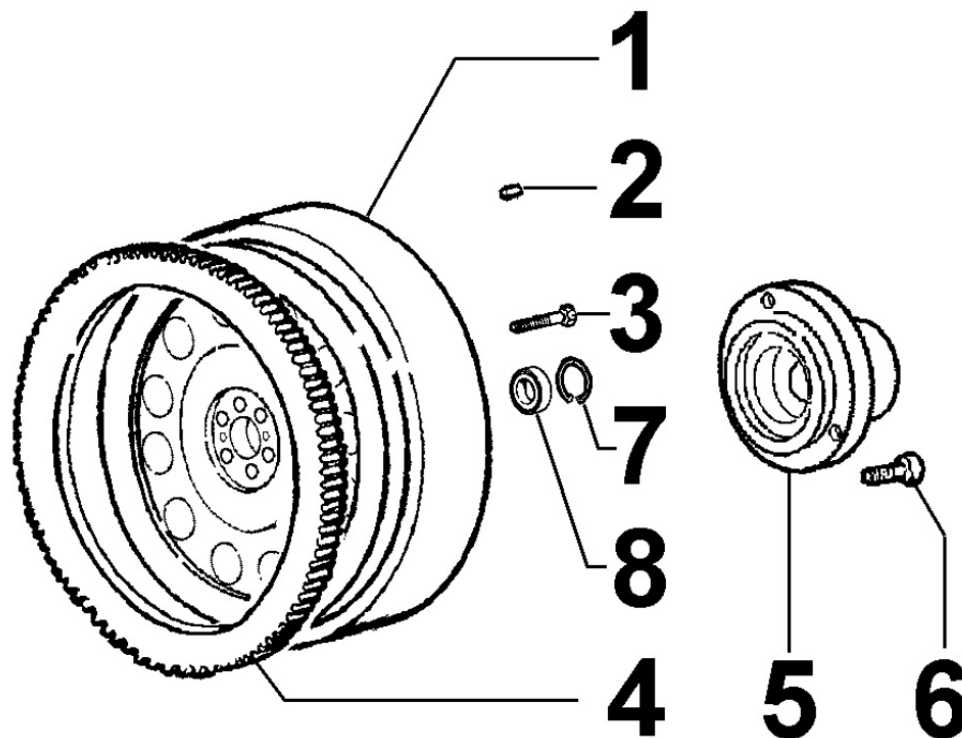

8012300260 - FLYWHEEL

8 012 30

Pos	Kit	Included In	Code	Description	Qty	Old Code	Tech. Info
1	(A)		ED0098813640-S	VOLANO/FLYWHEEL N **	1		
3			ED0018620890-S	BOLT	6		
4		(A)	ED0028160650-S	RING GEAR	1