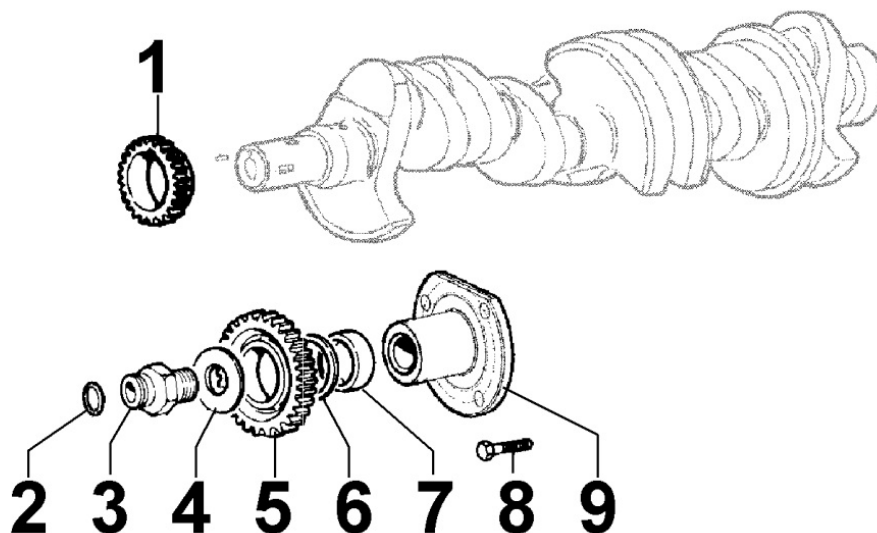

8038300010 - TIMING GEAR

8 038 30

Pos	Kit	Included In	Code	Description	Qty	Old Code	Tech. Info
1			ED0049361670-S	GEAR	1		
2			ED0012002190-S	O RING	1		
3			ED0098201380-S	SCREW	1		
4			ED0012571560-S	THRUST BEARING	1		
5	(A)		ED0049361650-S	GEAR	1		
6			ED0012571570-S	THRUST BEARING	1		
8			ED0097320740-S	CAPSCREW	4		
9			ED0061300990-S	GEAR SHAFT	1