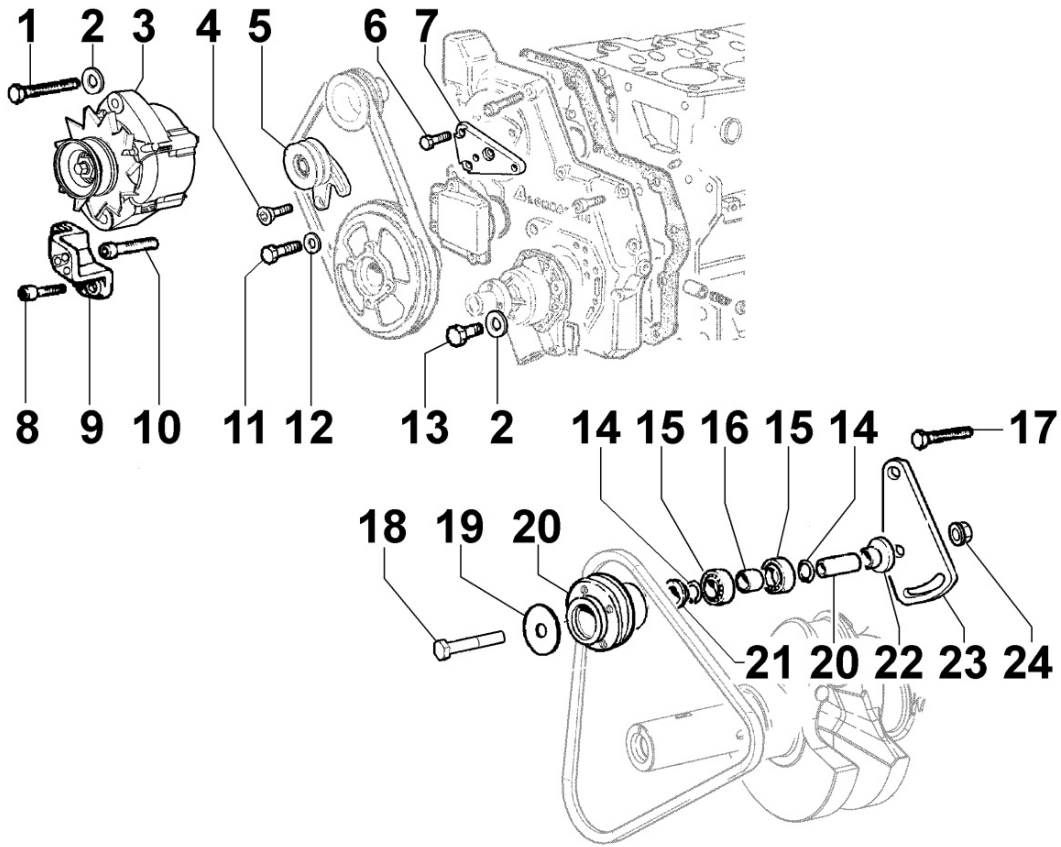

8100300100 - VOLTAGE ALTERNATOR

8 100 30

Pos	Kit	Included In	Code	Description	Qty	Old Code	Tech. Info
1			ED0017800270-S	BOLT	1		
2			ED0076252560-S	RONDELLA/WASHER 'D 10	2		
3			ED0011572700-S	ALTERNATOR 14V 65A	1		
8			ED0097301000-S	SCREW	2		
9			ED0087250720-S	SUPPORTO ALTERNATORE PER POMPA RIBA	1		
10			ED0097300310-S	ALLEN SCREW	1