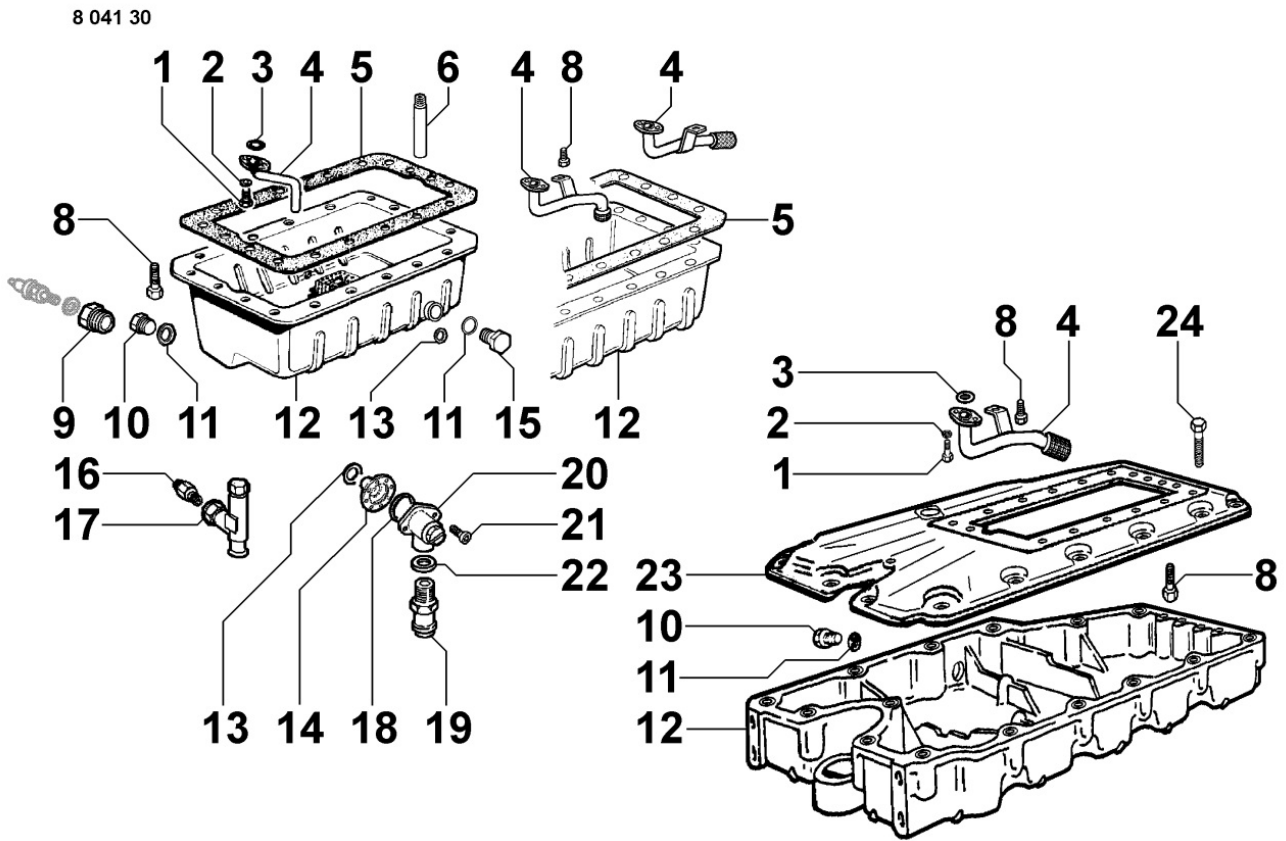

8041300010 - OIL PAN

Pos	Kit	Included In	Code	Description	Qty	Old Code	Tech. Info
1			ED0017600050-S	BOLT	2		
2			ED0075650040-S	SP.WASHER	2		
3			ED0012002260-S	O RING	1		
4			ED0093201360-S	TUBE	1		
5			ED0046010670-S	GASKET	1		
8			ED0017701600-S	BOLT	18		
10			ED0090400350-S	CAP	1		
11			ED0046700880-S	GASKET	1		
12			ED0066455620-S	OIL PAN	1		⚠