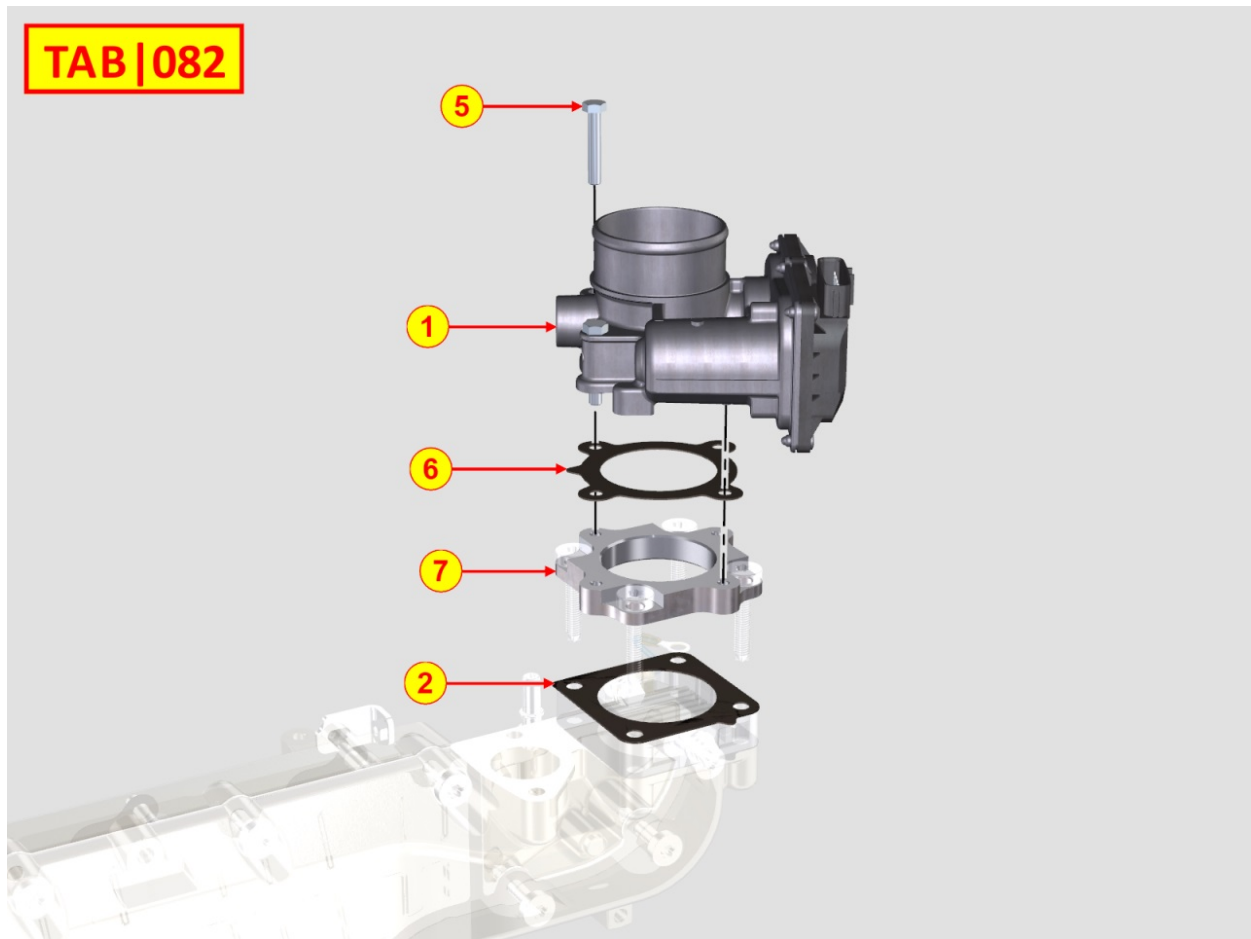

8082710050 - AIR INLET ACCESORIES

Pos	Kit	Included In	Code	Description	Qty	Old Code	Tech. Info
1			ED0028713460-S	ETB	1		
2			ED0048200150-S	GASKET	1		
5			ED0017600120-S	SCREW	4		
6			ED0048200140-S	GASKET	1		
7			ED0037801130-S	FLANGE	1