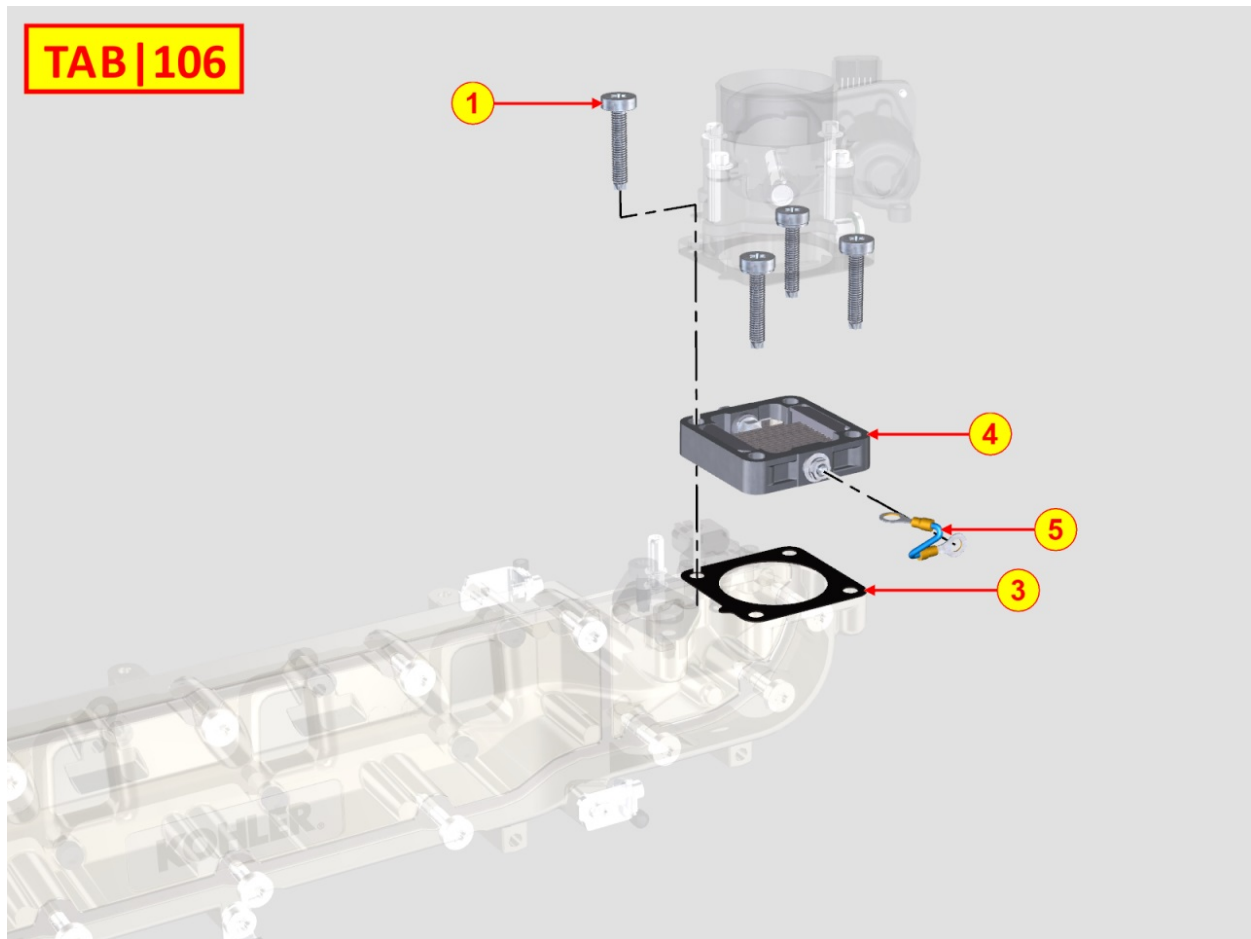

8106710030 - GLOW PLUGS / PRE-HEATING RELAY

Pos	Kit	Included In	Code	Description	Qty	Old Code	Tech. Info
1			ED0097610500-S	SCREW	4		
3			ED0048200150-S	GASKET	1		
4			ED0021001250-S	HEATER	1		
5			ED0021863770-S	CABLE	1