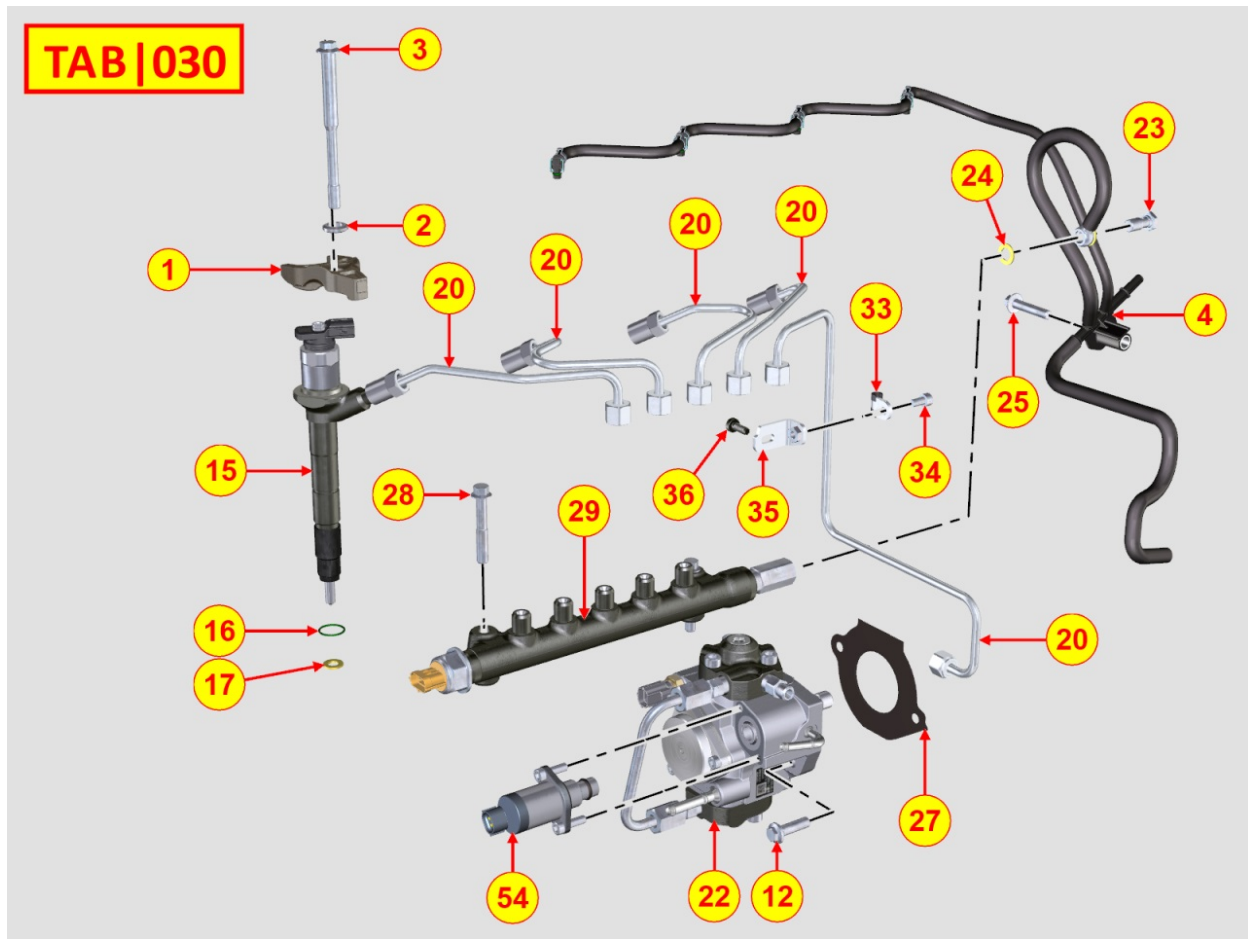

8030710240 - INJECTION SYSTEM

Pos	Kit	Included In	Code	Description	Qty	Old Code	Tech. Info
1			ED0085464200-S	BRACKET	4		
2			ED0076253790-S	WASHER	4		
3			ED0098202680-S	SCREW	4		
4	A		ED0035451000-S	DISTRIBUTOR	1		
12			ED0017702230-S	SCREW	2		
15			ED0050107860-S	INJECTOR	4		
16			ED0012004100-S	O-RING	4		
17			ED0046701330-S	GASKET (1.5MM)	4		
17			ED0046701420-S	GASKET (2.5MM)	4		
17			ED0046701430-S	GASKET (2MM)	4		
17			ED0046701760-S	GASKET (1MM)	4		
20			ED0093764620-S	FUEL PIPES KIT	1		
22			ED0065905240-S	INJECTION PUMP	1		⚠
23			ED0019010180-S	UNION SCREW	1		
24			ED0046700590-S	GASKET	2		
25	(A)		ED0097320630-S	SCREW	1		
27			ED0045802350-S	GASKET	1		
28			ED0017702250-S	SCREW	2		
29			ED0093800330-S	COMMON RAIL	1		
33			ED0036172550-S	CLAMP	2		
34			ED0097300100-S	SCREW	2		
35			ED0085464960-S	BRACKET	2		
36			ED0097610450-S	SCREW	2		
54			ED0096610200-S	SCV VALVE KIT	1		⚠