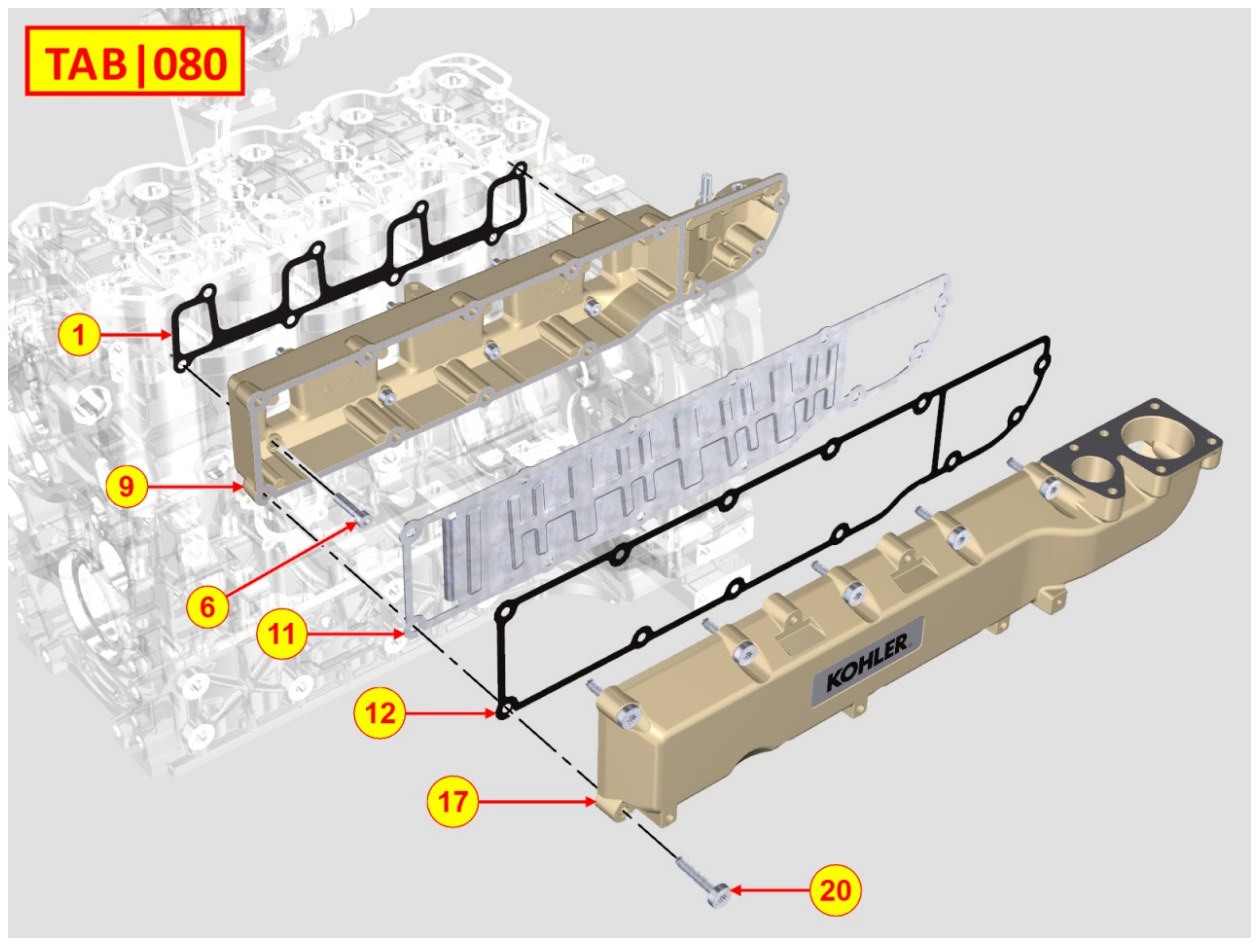

8080710050 - AIR INLET MANIFOLD / AIR FILTER

Pos	Kit	Included In	Code	Description	Qty	Old Code	Tech. Info
1			ED0048201010-S	GASKET	1		
6			ED0097320630-S	SCREW	8		
9			ED0024866890-S	MANIFOLD	1		
11			ED0051111380-S	RETAINER PLATE	1		
12			ED0048201000-S	GASKET	2		
17			ED0024866350-S	MANIFOLD	1		
20			ED0097610500-S	SCREW	12