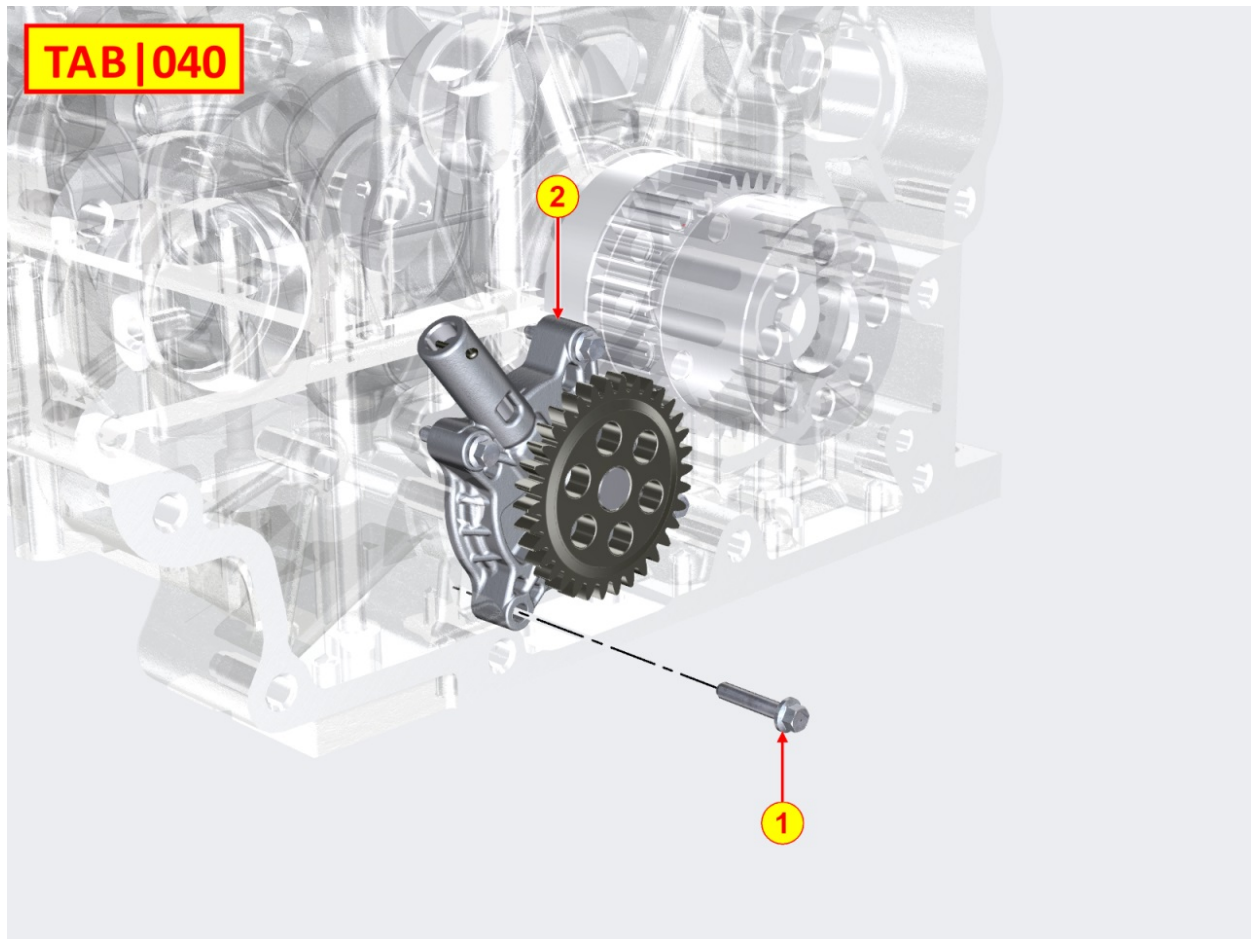

8040710030 - OIL PUMP

Pos	Kit	Included In	Code	Description	Qty	Old Code	Tech. Info
1			ED0017601380-S	SCREW	4		
2			ED0066051340-S	OIL PUMP	1