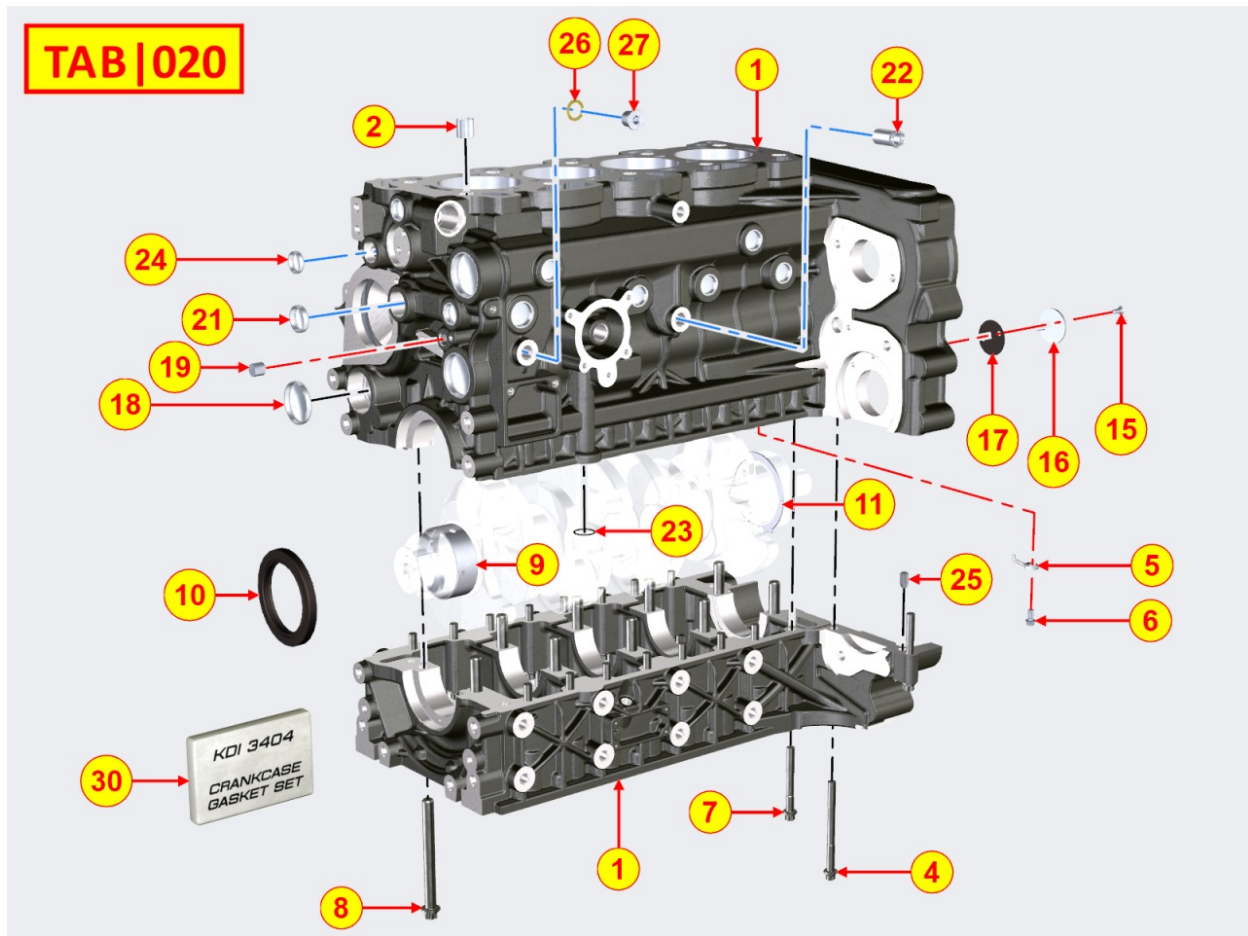

8020710240 - CRANKCASE

Pos	Kit	Included In	Code	Description	Qty	Old Code	Tech. Info
1	A		ED0015115290-S	CRANKCASE	1		
2			ED0019705250-S	BUSHING	2		
4		(A)	ED0017801870-S	SCREW	1		
5			ED0084850270-S	SPRAY NOZZLE	4		
6			ED0015700800-S	UNION SCREW	4		
7		(A)	ED0017801850-S	SCREW	17		
8		(A)	ED0097660070-S	SCREW	10		
9			ED0016112790-S	BEARING	5		
10			ED0012135680-S	SEAL RING	1		
11			ED0012572850-S	THRUST WASHER	2		
15			ED0098000610-S	SCREW	2		
16			ED0062752540-S	PLATE	1		
17			ED0045802530-S	GASKET	1		
18		(A)	ED0089900540-S	CAP	3		
19		(A)	ED0090809210-S	CAP	2		
21		(A)	ED0089900220-S	CAP	6		
22		(A)	ED0072850010-S	JOINT	1		
23			ED0012004190-S	O-RING	1		
24		(A)	ED0090800830-S	CAP	12		
25		(A)	ED0084001560-S	PIN	2		
26		(A)	ED0046700190-S	GASKET	1		
27		(A)	ED0090400310-S	CAP	1		
30			ED0082051400-S	GASKET & O-RINGS KIT	1