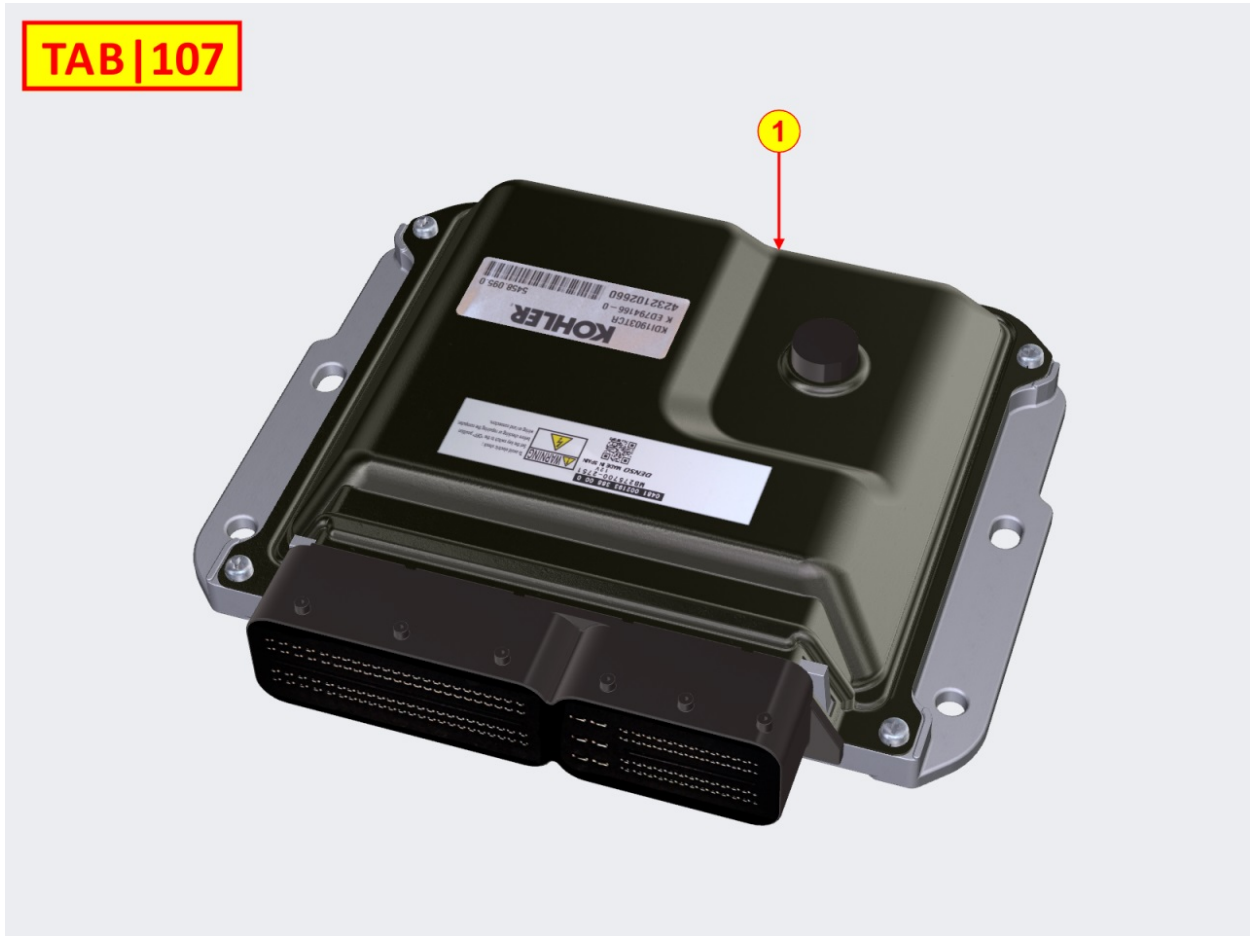

8107711050 - ECU - DCU - ELECTRONIC CONTROLS

TAB | 107

Pos	Kit	Included In	Code	Description	Qty	Old Code	Tech. Info
1			ED0021934380-S	ECU	1