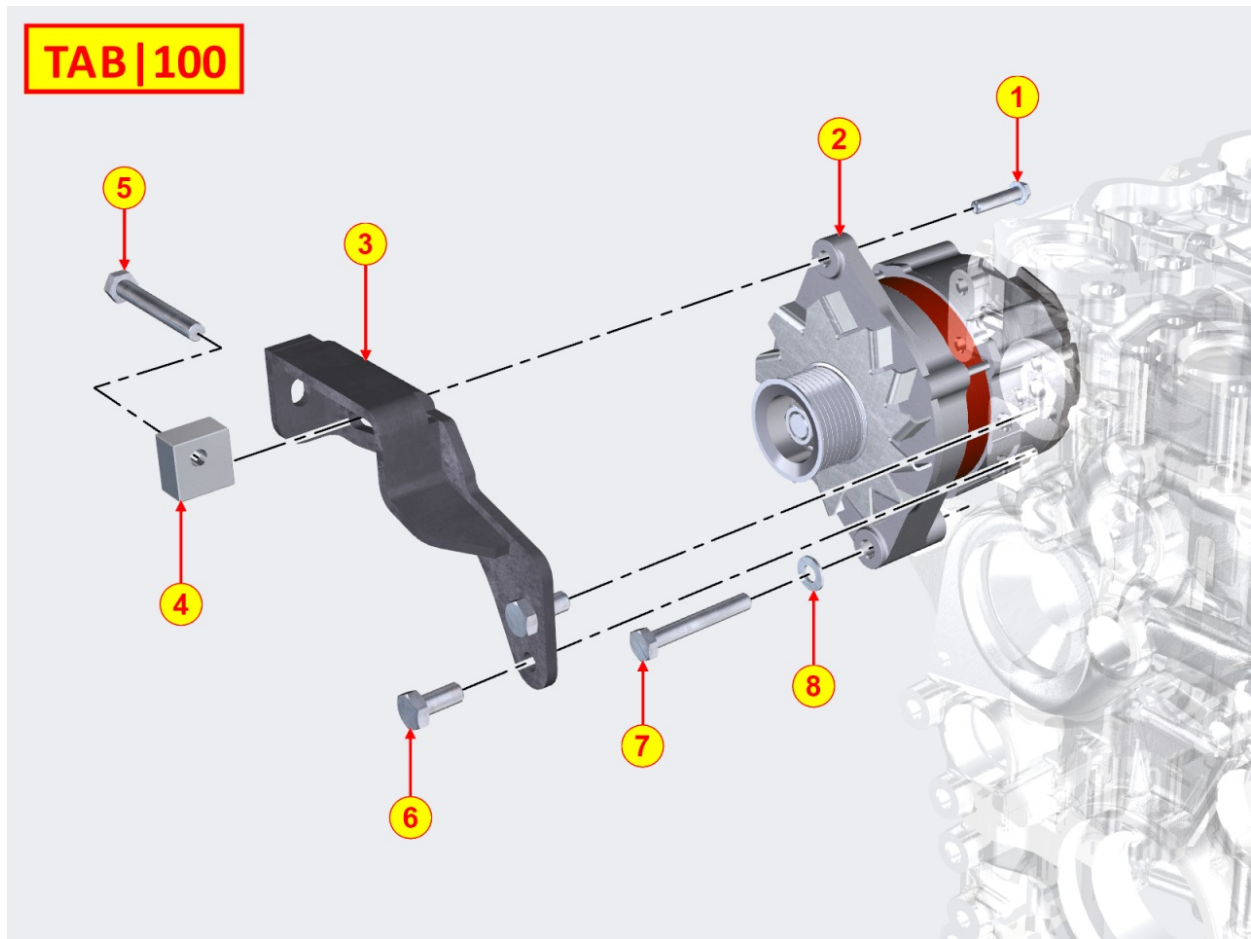

8100710050 - VOLTAGE ALTERNATOR

Pos	Kit	Included In	Code	Description	Qty	Old Code	Tech. Info
1			ED0017701780-S	SCREW	1		
2			ED0011575090-S	ALTERNATOR	1		
3			ED0085465110-S	BRACKET	1		
4			ED0063200920-S	PLATE	1		⚠
5			ED0017800440-S	SCREW	1		
6			ED0017800040-S	SCREW	2		
7			ED0017800660-S	SCREW	1		⚠
8			ED0076250200-S	WASHER	1