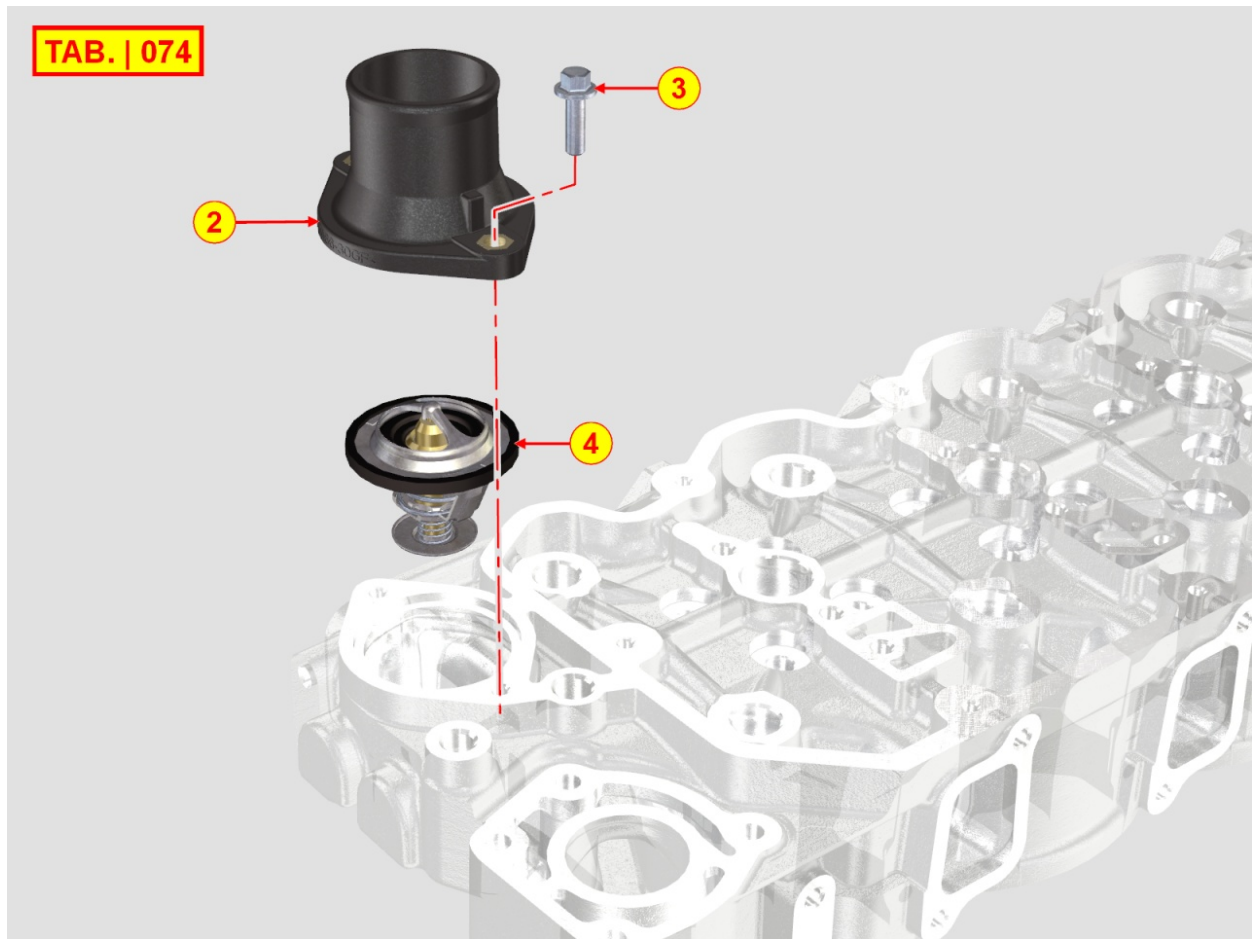

8074710040 - THERMOSTAT UNIT

Pos	Kit	Included In	Code	Description	Qty	Old Code	Tech. Info
2			ED0027505840-S	COVER	1		
3			ED0017601310-S	SCREW	2		
4			ED0091955770-S	VALVE	1