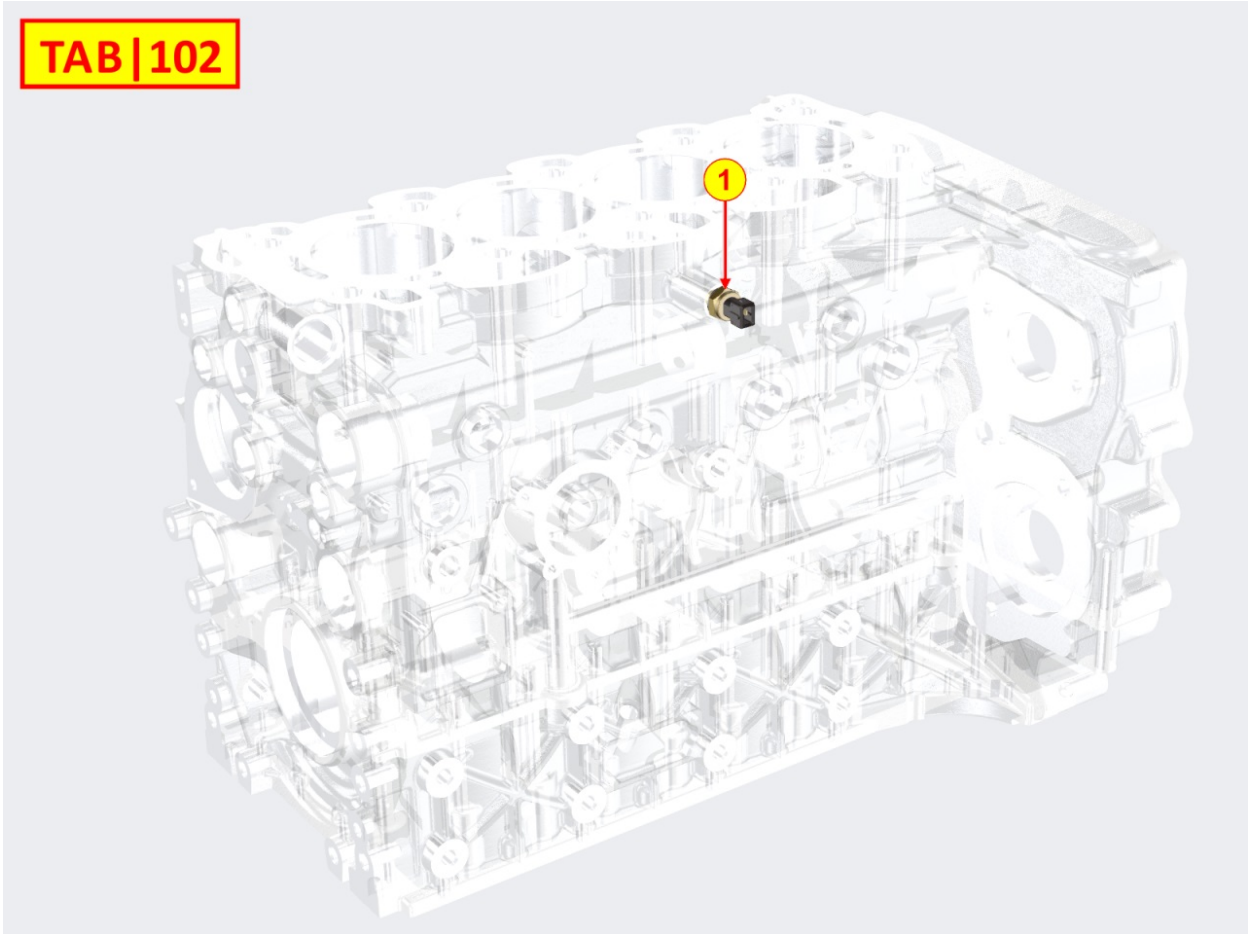

8102710030 - OIL PRESSURE SWITCH

TAB | 102

Pos	Kit	Included In	Code	Description	Qty	Old Code	Tech. Info
1			ED0067451010-S	SWITCH	1	ED0067451000-S