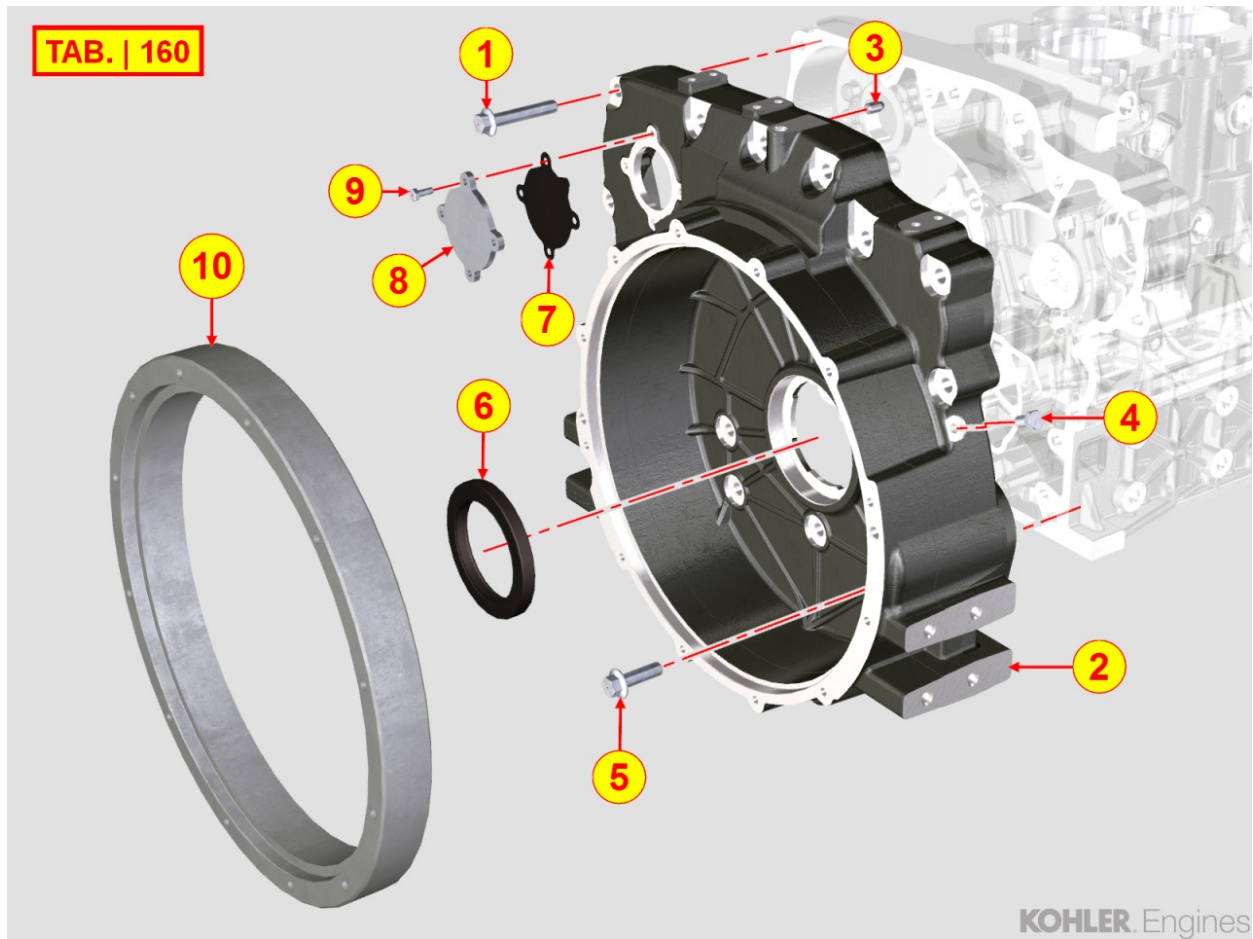

8155710010 - T-MAP SENSOR

Pos	Kit	Included In	Code	Description	Qty	Old Code	Tech. Info
1			ED0097610450-S	SCREW	2		
2			ED0080891620-S	T-MAP SENSOR	1		

8160710050 - ENGINE FLANGE / BACKPLATE

Pos	Kit	Included In	Code	Description	Qty	Old Code	Tech. Info
1			ED0017901030-S	SCREW	12		
2			ED0020324790-S	FLYWHEEL HOUSING	1		
3			ED0084001560-S	PIN	2		
5			ED0017901040-S	SCREW	6		
6			ED0012135670-S	SEAL RING	1		
7			ED0045011800-S	GASKET	1		
8			ED0027505460-S	COVER	1		
9			ED0017600050-S	SCREW	4		