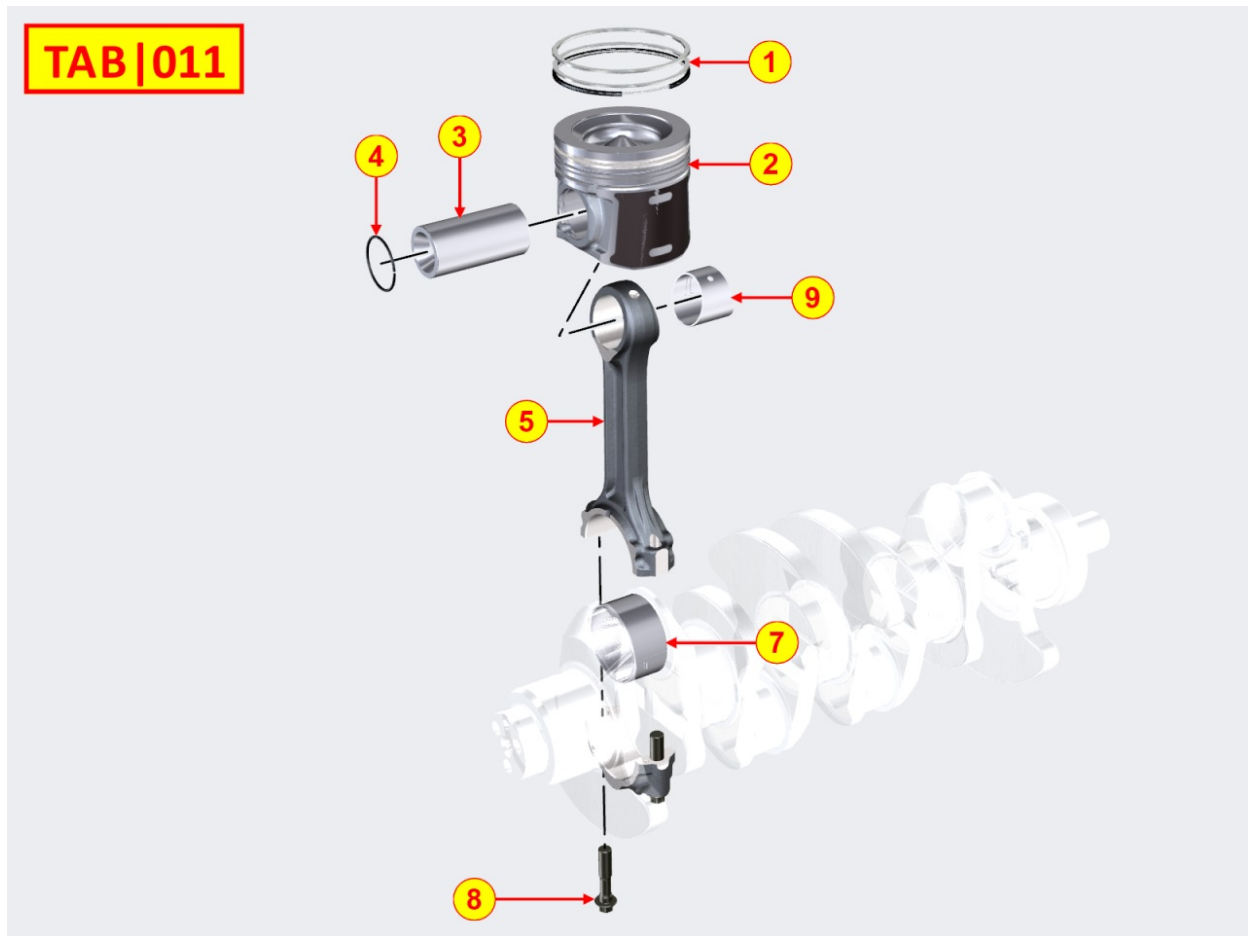

8011710050 - PISTON / CONNECTING ROD

Pos	Kit	Included In	Code	Description	Qty	Old Code	Tech. Info
1		(A)	ED0082111570-S	RINGS KIT	4		
2	A		ED0065030620-S	PISTON ASS.Y STD KDI3404TCR >56KW	4		
3		(A)	ED0084801260-S	PISTON PIN	4		
4		(A)	ED0011750980-S	RING	8		
5	B		ED0015263470-S	CONNECTING ROD	4		
7			ED0016401640-S	BEARING	4		
8		(B)	ED0017801840-S	SCREW	8		
9		(B)	ED0016300730-S	CONROD BUSHING	1