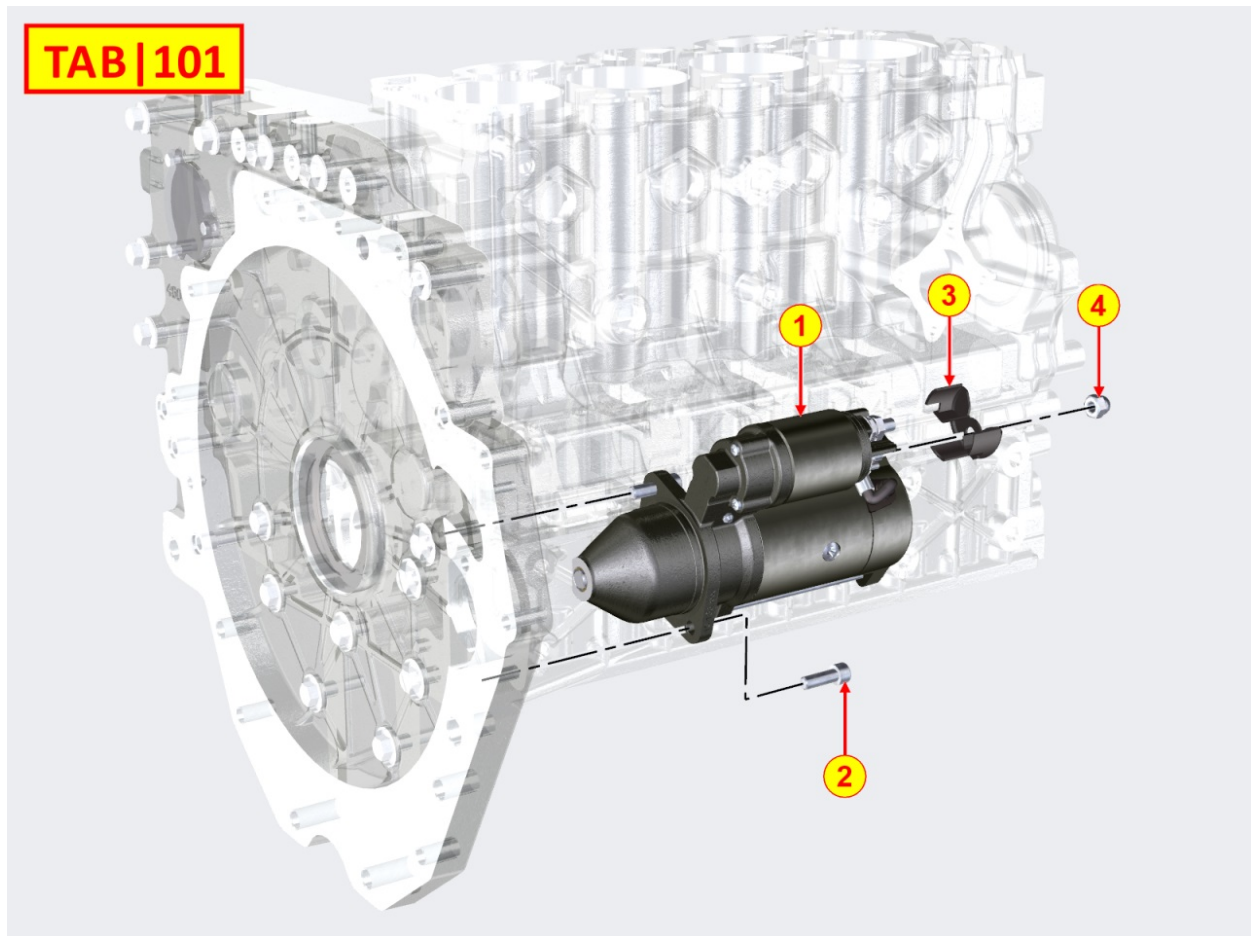

8101710060 - STARTING MOTOR

Pos	Kit	Included In	Code	Description	Qty	Old Code	Tech. Info
1	A		ED0058403010-S	STARTER MOTOR	1		
2			ED0097300450-S	SCREW	2