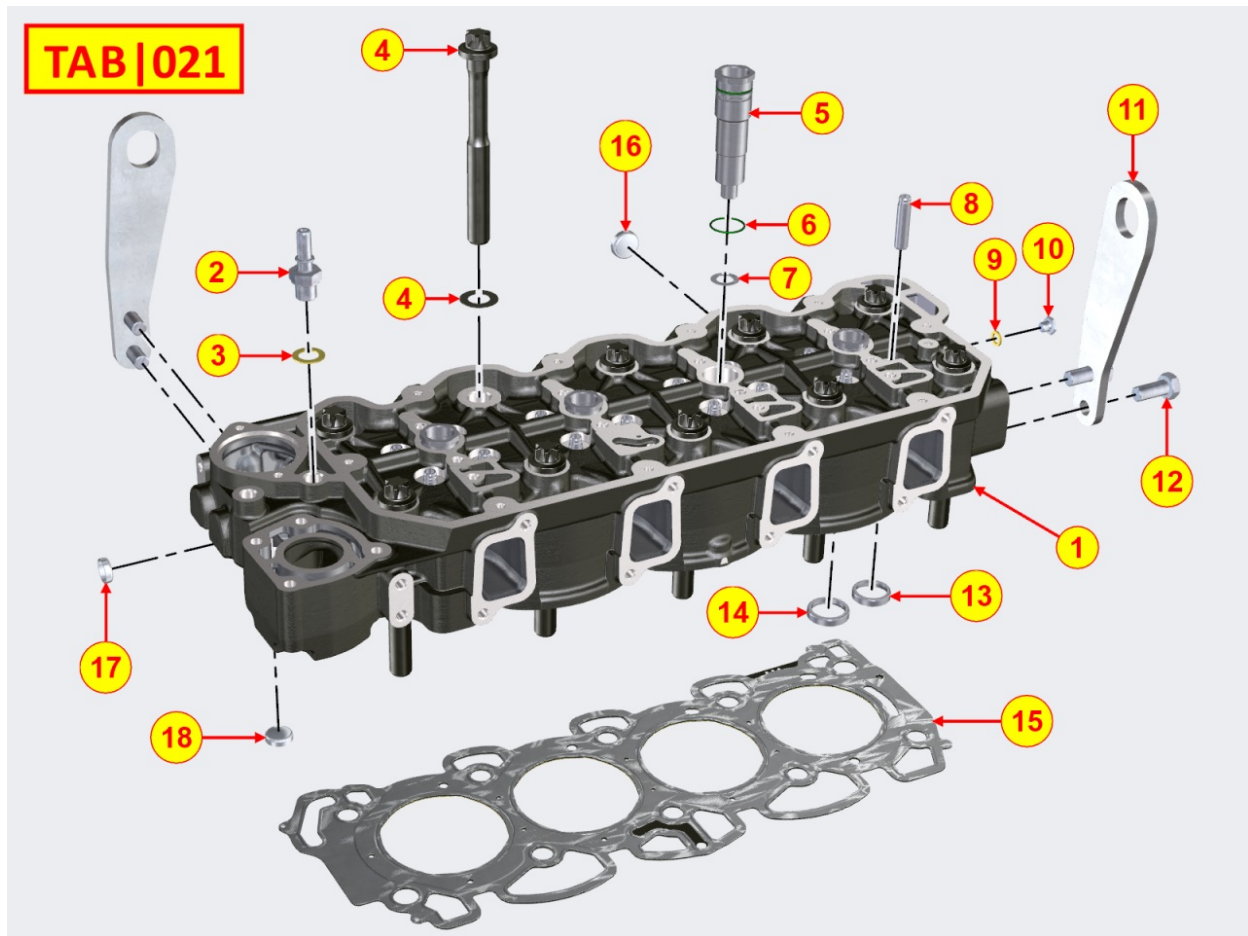

8021710130 - CYLINDER HEAD

Pos	Kit	Included In	Code	Description	Qty	Old Code	Tech. Info
0			ED0082051390-S	GASKET & O-RINGS KIT	1		
1	A		ED0092020230-S	ASSEMBLY CYLINDER HEAD REINFORCE ST.V	1	ED0092013190-S	
2			ED0072703070-S	JOINT	1		
3			ED0046700160-S	GASKET	1		
4			ED0048968790-S	SCREWS + WASHERS KIT FOR HEAD FIXING	1		
5		(A)	ED0021101400-S	SLEEVE	4		
6		(A)	ED0012004090-S	O-RING	8		
7		(A)	ED0046701470-S	GASKET	4		
8		(A)	ED0048452830-S	GUIDE	16		
9			ED0046700580-S	GASKET	1		
10			ED0089650370-S	CAP	1		
11			ED0085464980-S	BRACKET	2		
12			ED0017900240-S	SCREW	4		
13		(A)	ED0080003660-S	VALVE SEAT - EXHAUST	8		
14		(A)	ED0080003670-S	VALVE SEAT - INTAKE	8		
15			ED0047310480-S	CYL. HEAD GASKET 1 HOLE	1		
15			ED0047310490-S	CYL. HEAD GASKET 2 HOLES	1		
15			ED0047310500-S	CYL. HEAD GASKET 3 HOLES	1		
16		(A)	ED0090800830-S	CAP	4		
17		(A)	ED0089900470-S	CAP	1		
18		(A)	ED0090801080-S	CAP	1