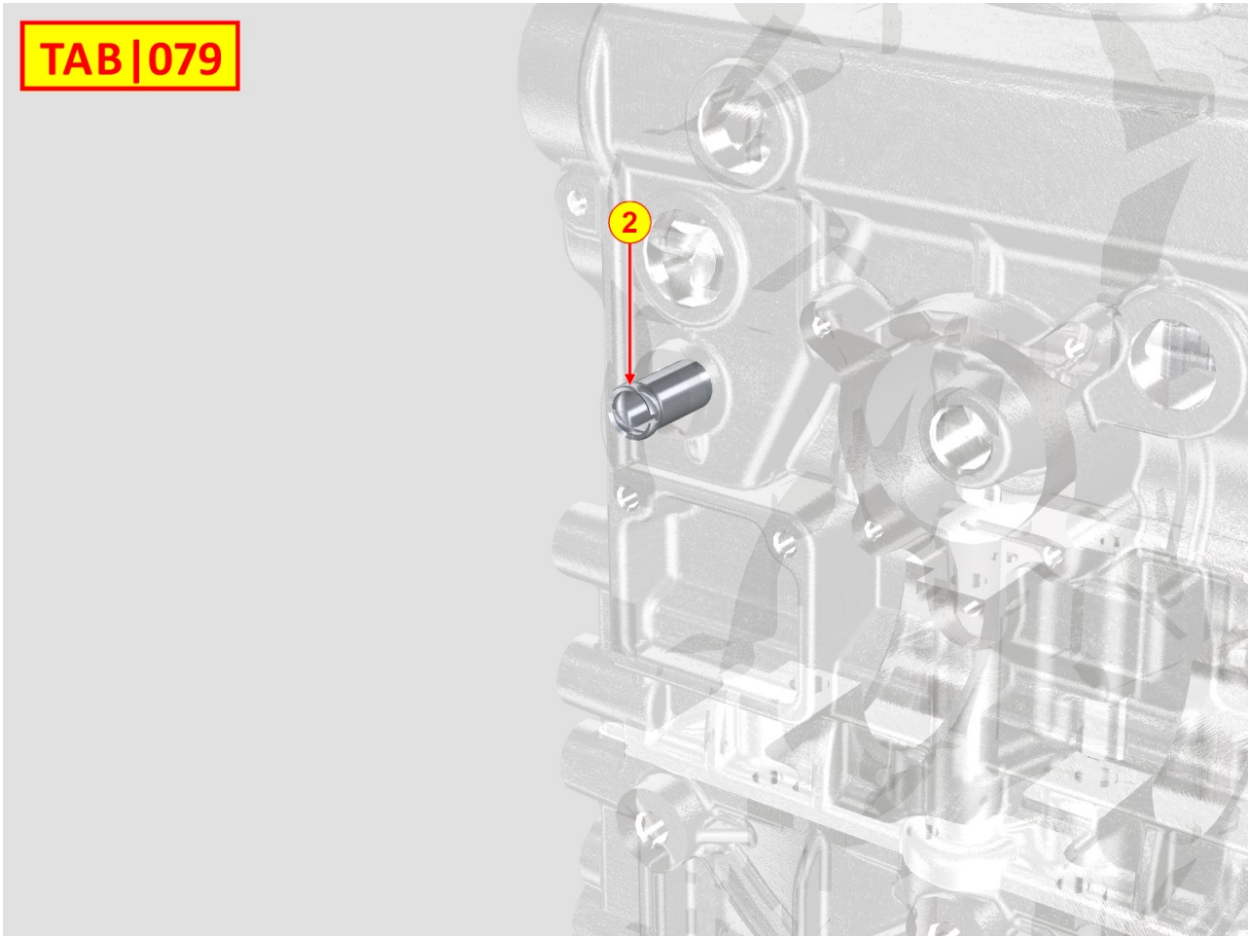

8079710020 - FITTING FOR CAB HEATING

Pos	Kit	Included In	Code	Description	Qty	Old Code	Tech. Info
2			ED0072850010-S	JOINT	1