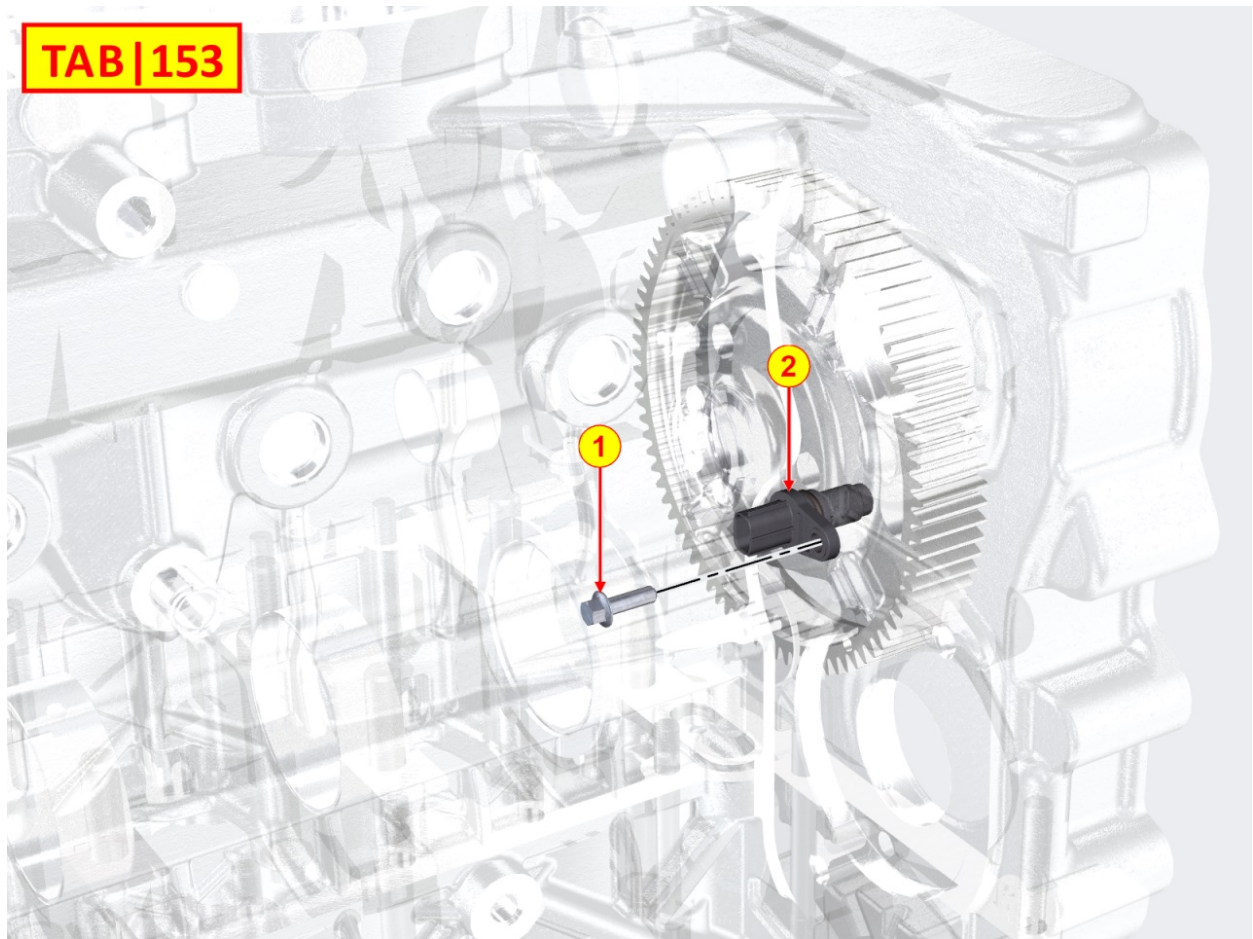

8153710020 - PHASE SENSOR

Pos	Kit	Included In	Code	Description	Qty	Old Code	Tech. Info
1			ED0017601310-S	SCREW	1		
2			ED0080891740-S	CAMSHAFT SENSOR	1