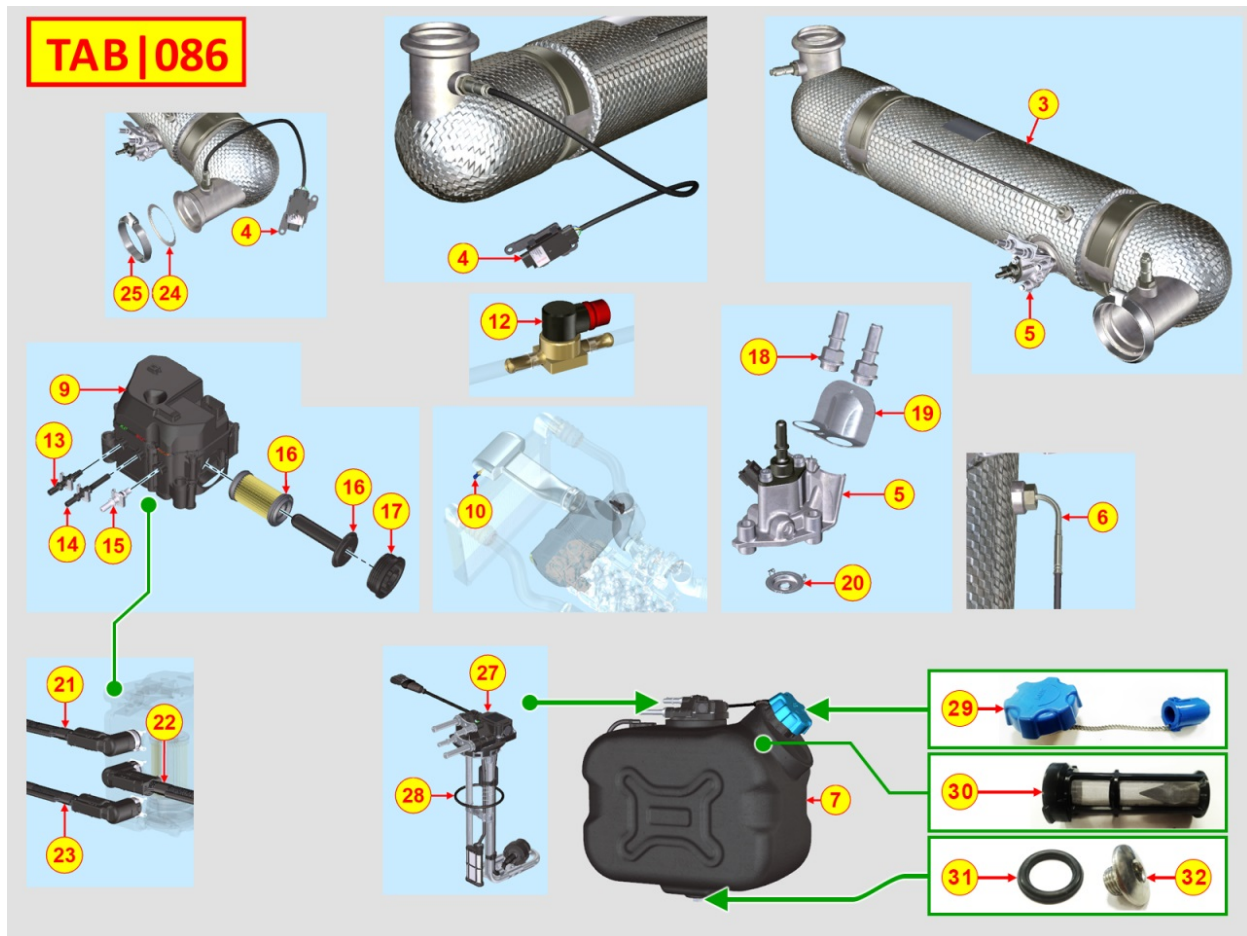

8086710130 - EXHAUST LINE

Pos	Kit	Included In	Code	Description	Qty	Old Code	Tech. Info
3			ED0021801130-S	ATS > SCR	1		
4			ED0091955640-S	NOX SENSOR	2		
5	A		ED0050107840-S	DEF INJECTOR	1		
6			ED0091955650-S	SENSOR	1		
7	B		ED0081033440-S	DEF TANK	1		
9	D		ED0065851670-S	DEF PUMP	1		
10			ED0080891090-S	AIR TEMPERATURE SENSOR	1		
12			ED0035861000-S	COOLANT ELECTROVALVE	1		
13		(D)	ED0058302300-S	CONNECTOR	1		
14		(D)	ED0058302310-S	CONNECTOR	1		
15		(D)	ED0058302320-S	CONNECTOR	1		
16		(D)	ED0037501340-S	DEF FILTER	1		
17		(D)	ED0069278800-S	DEF FILTER CAP	1		
18		(A)	ED0058302330-S	CONNECTOR	1		
19		(A)	ED0069278810-S	GUARD	1		
20		(A)	ED0062752640-S	GASKET	1		
21			ED0093056390-S	DEF PIPE (SUCTION 1000MM)	1		
22			ED0093056440-S	DEF PIPE (DELIVERY 3000MM)	1		
23			ED0093056400-S	DEF PIPE (RETURN 1000MM)	1		
24			ED0012004350-S	GASKET	2		
25			ED0036302580-S	CLAMP	2		
26			ED0085465470-S	BRACKET	2		
27		(B)	ED0091955690-S	DEF SENSOR	1		
28		(B)	ED0012004500-S	O-RING	1		
29		(B)	ED0090431050-S	TANK CAP	1		
30		(B)	ED0037302430-S	DEF TANK PRE-FILTER	1		
31		(B)	ED0044001530-S	GASKET	1