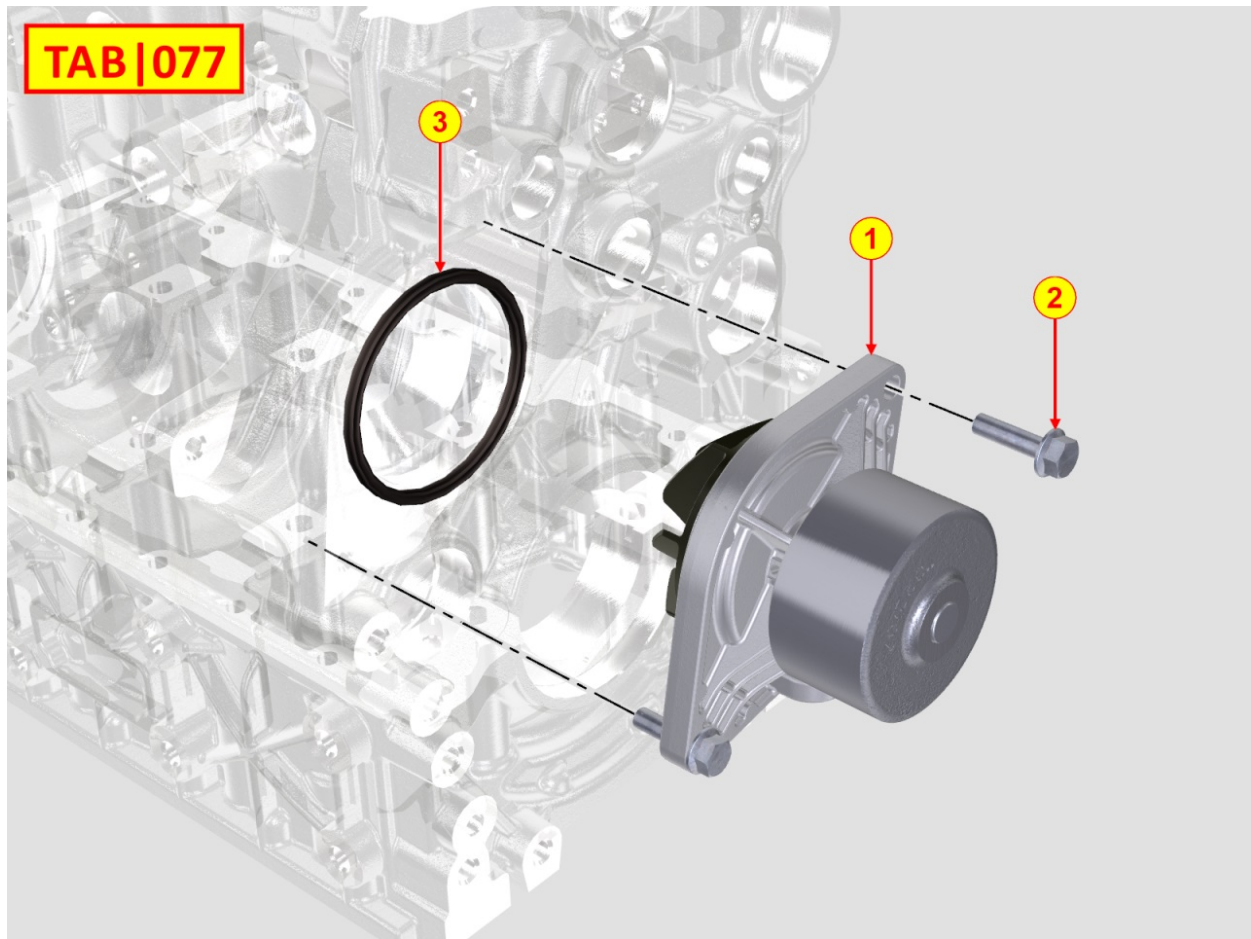

8077710030 - COOLANT PUMP

Pos	Kit	Included In	Code	Description	Qty	Old Code	Tech. Info
1			ED0065845470-S	COOLANT PUMP	1		
2			ED0017701550-S	SCREW	2		
3			ED0012004200-S	O-RING	1