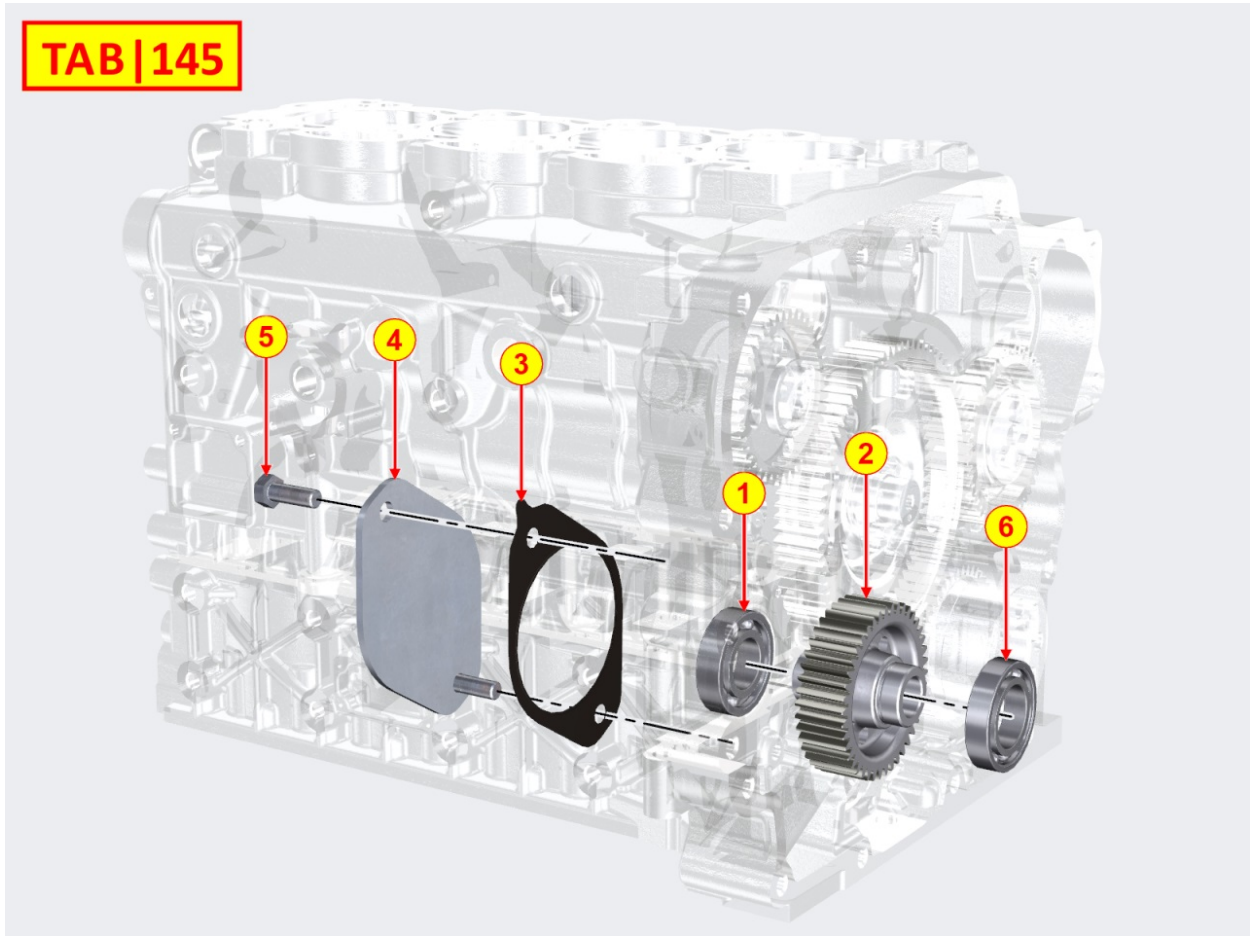

8140710020 - 3rd PTO

Pos	Kit	Included In	Code	Description	Qty	Old Code	Tech. Info
3			ED0045802560-S	GASKET	1		
4			ED0026500730-S	COVER	1		
5			ED0017800050-S	SCREW	2		

8145710030 - 4th PTO

**TAB | 145**