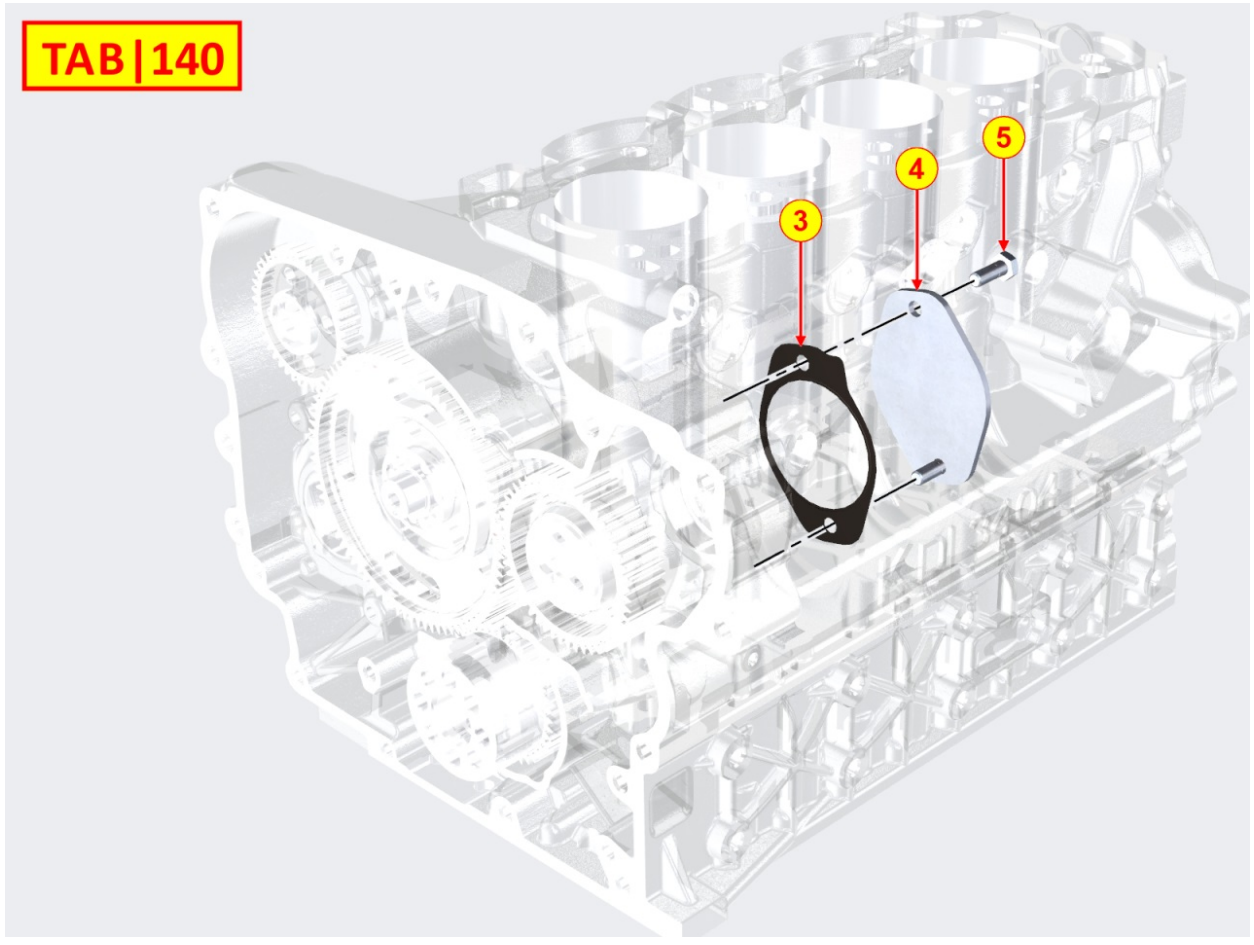

8140710020 - 3rd PTO

Pos	Kit	Included In	Code	Description	Qty	Old Code	Tech. Info
3			ED0045802560-S	GASKET	1		
4			ED0026500730-S	COVER	1		
5			ED0017800050-S	SCREW	2