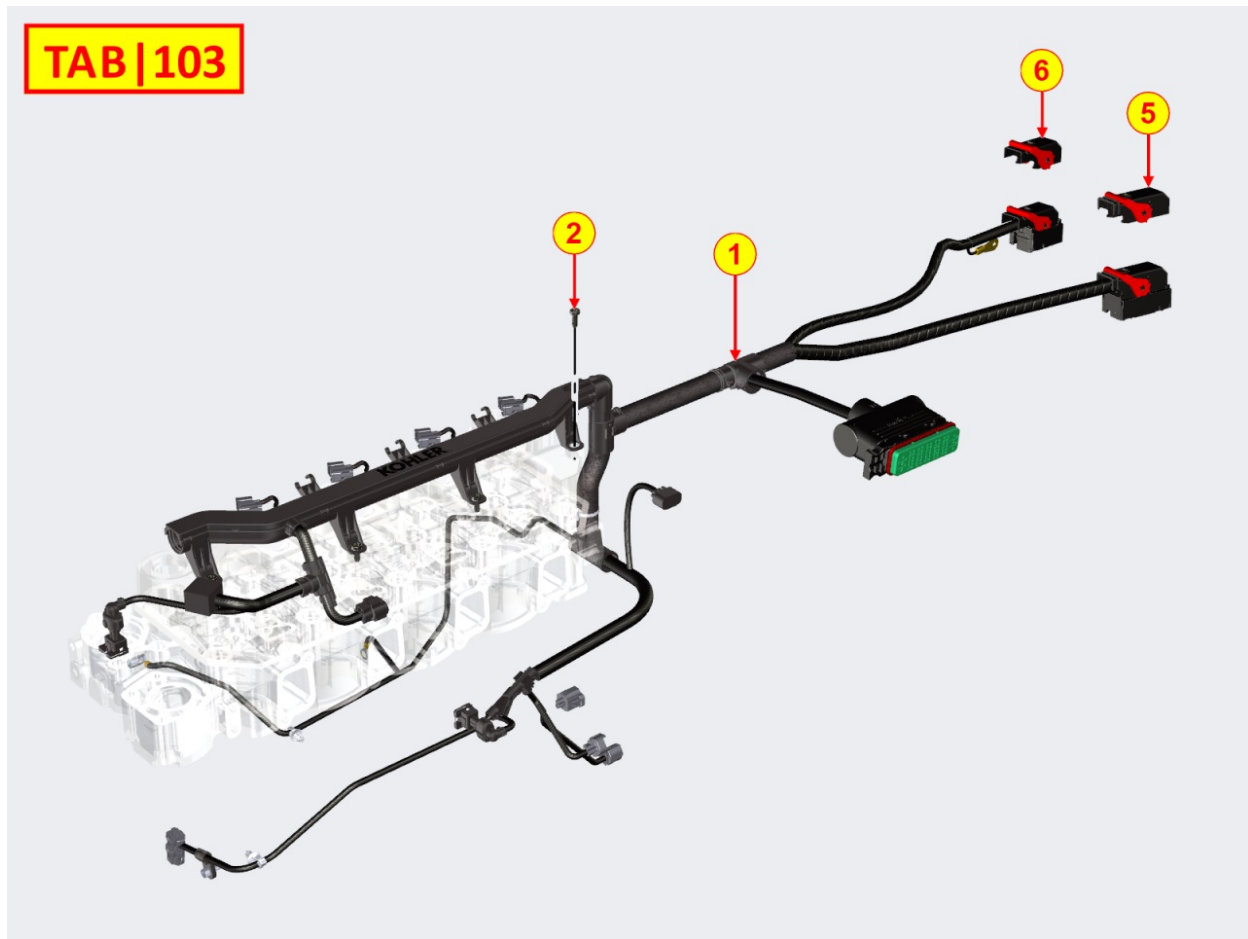

8103710100 - CONTROL PANEL / ENGINE WIRES

TAB | 103

Pos	Kit	Included In	Code	Description	Qty	Old Code	Tech. Info
1	A		ED0021864630-S	CABLE	1		
2			ED0097610450-S	SCREW	4		
5		(A)	ED0069278370-S	ECU CONNECTOR PROTECTION B STRAIGHT	1		
6		(A)	ED0069278360-S	ECU CONNECTOR PROTECTION A STRAIGHT	1