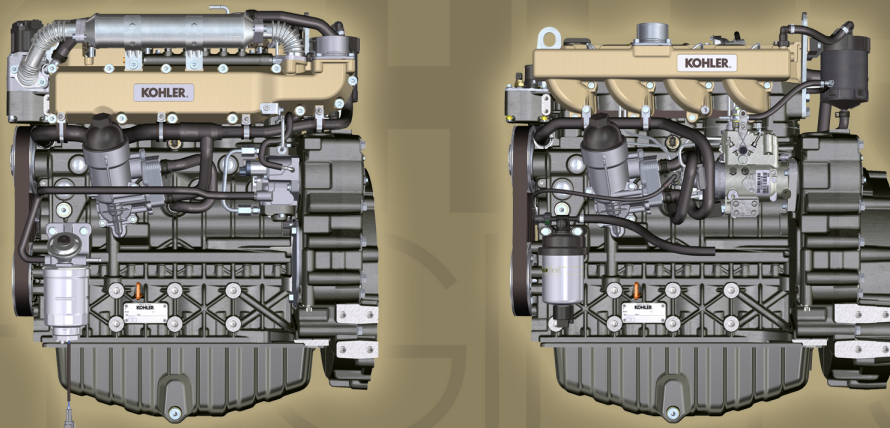

ED371009SCE0000-01

Spare Parts Catalogue

KDI 3404

KDI3404TCR/22H --
St4(#ED371009SC000)

Update Date 29/11/2022

Print Date 05/12/2022

KOHLER.Engines