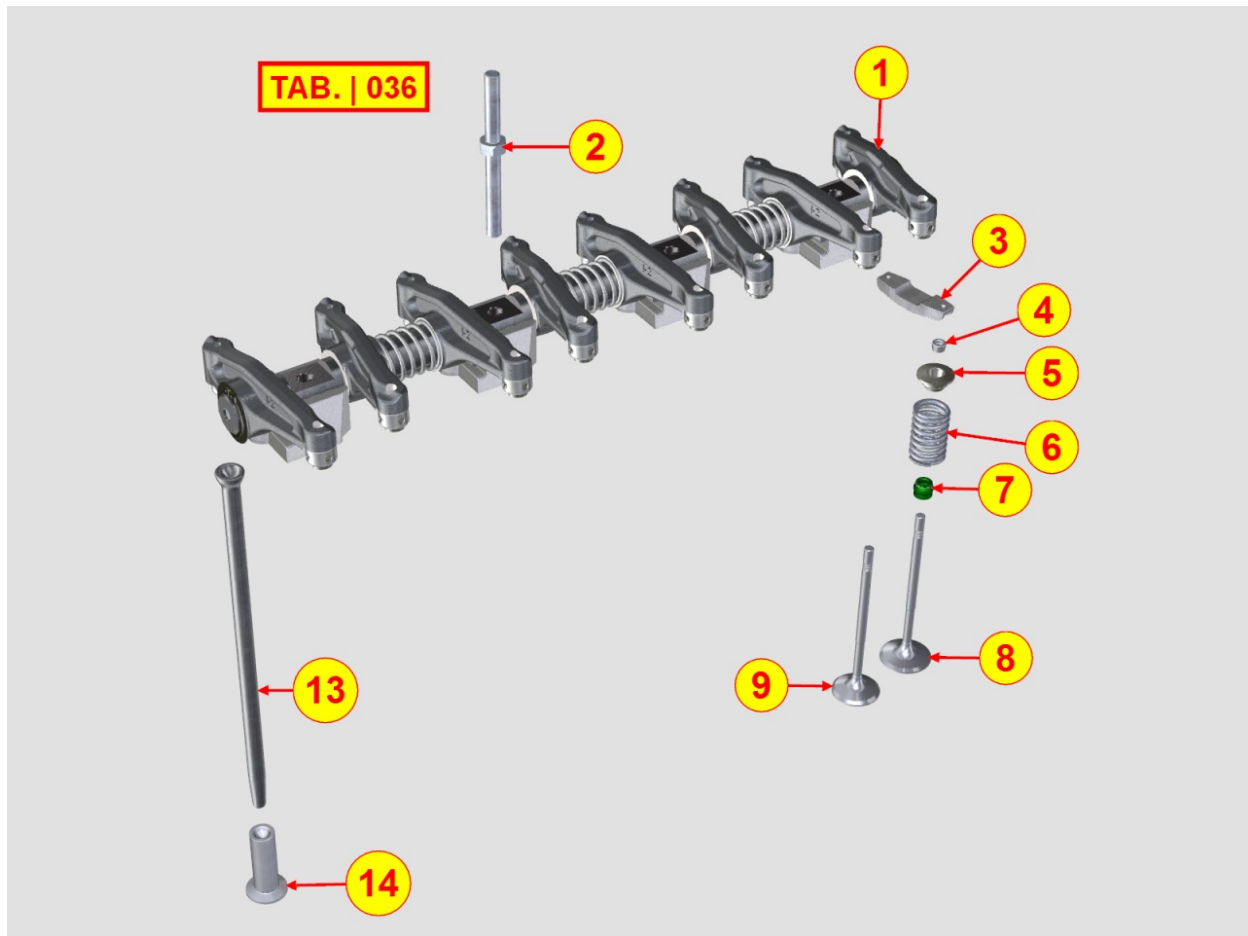

**8025710010 - ENGINE MOUNTS**

Pos	Kit	Included In	Code	Description	Qty	Old Code	Tech. Info
0			ED0076250260-S	WASHER	2		

8030710240 - INJECTION SYSTEM

Pos	Kit	Included In	Code	Description	Qty	Old Code	Tech. Info
1			ED0085464200-S	BRACKET	4		
2			ED0076253790-S	WASHER	4		
3			ED0098202680-S	SCREW	4		
4	A		ED0035451000-S	DISTRIBUTOR	1		
12			ED0017702230-S	SCREW	2		
15			ED0050107860-S	INJECTOR	4		
16			ED0012004100-S	O-RING	4		
17			ED0046701330-S	GASKET (1.5MM)	4		
17			ED0046701420-S	GASKET (2.5MM)	4		
17			ED0046701430-S	GASKET (2MM)	4		
17			ED0046701760-S	GASKET (1MM)	4		
20			ED0093764620-S	FUEL PIPES KIT	1		
22			ED0065905240-S	INJECTION PUMP	1		⚠
23			ED0019010180-S	UNION SCREW	1		
24			ED0046700590-S	GASKET	2		
25	(A)		ED0097320630-S	SCREW	1		
27			ED0045802350-S	GASKET	1		
28			ED0017702250-S	SCREW	2		
29			ED0093800330-S	COMMON RAIL	1		
33			ED0036172550-S	CLAMP	2		
34			ED0097300100-S	SCREW	2		
35			ED0085464960-S	BRACKET	2		
36			ED0097610450-S	SCREW	2		
54			ED0096610200-S	SCV VALVE KIT	1		⚠

8035710090 - CAMSHAFT

Pos	Kit	Included In	Code	Description	Qty	Old Code	Tech. Info
4			ED0010101890-S	CAMSHAFT	1		

8036710070 - ROCKER ARMS / VALVES

Pos	Kit	Included In	Code	Description	Qty	Old Code	Tech. Info
1	A		ED0060452110-S	ROCKER ARM SHAFT	1		
2			ED0098202730-S	SCREW	4		
3			ED0021833900-S	U-BOLT	8	ED0021831230-S	
4	C		ED0064100040-S	VALVE SPRING RETAINER	16		
5		(C)		POS. 4			
6			ED0057551860-S	SPRING	16		
7			ED0012611300-S	RING	16		
8			ED0096522030-S	INTAKE VALVE	8		
9			ED0096851960-S	EXHAUST VALVE	8		
13			ED0014102020-S	PUSHROD	8		
14			ED0072151880-S	TAPPET	8		