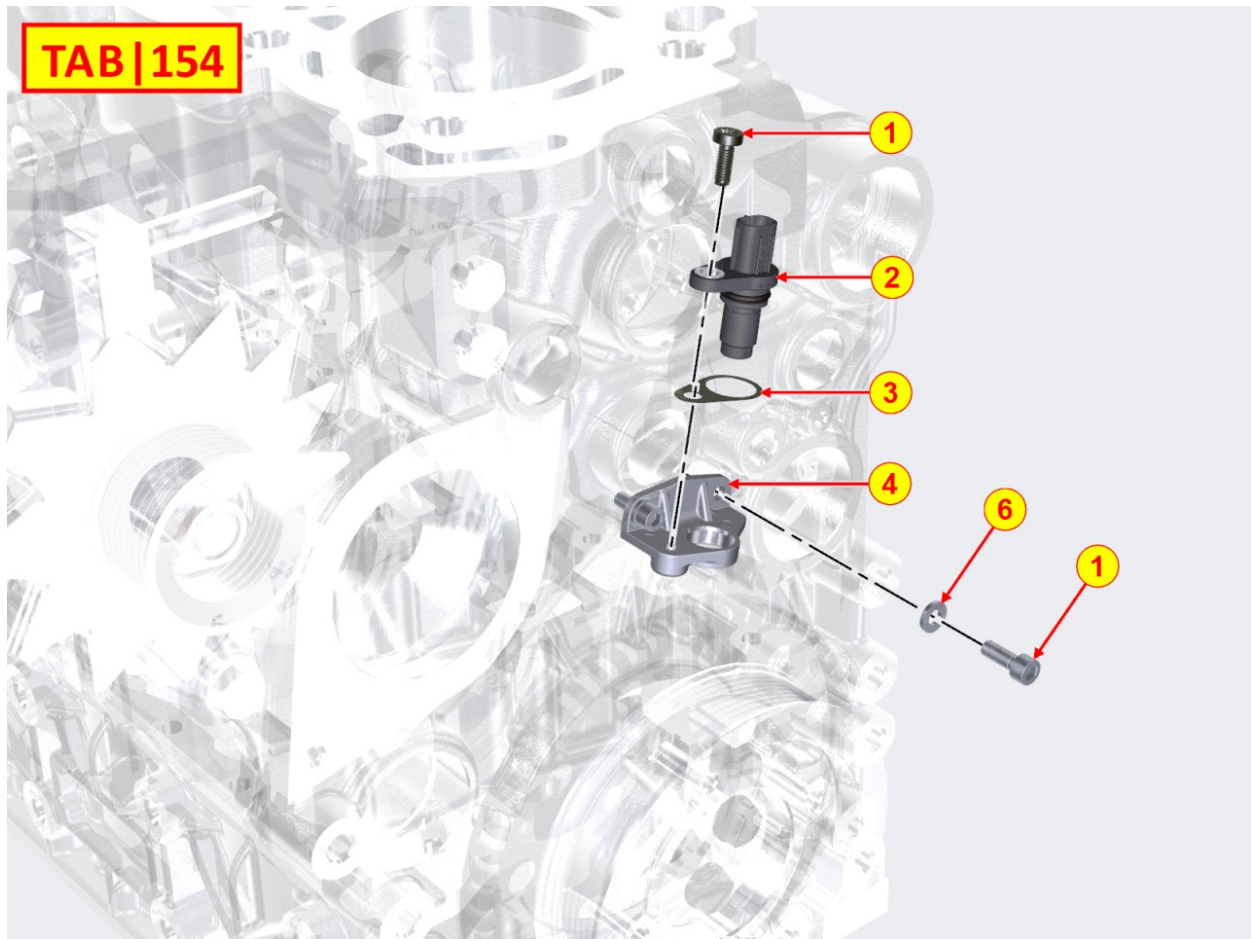

8154710020 - SPEED SENSOR - INJECTION SENSOR

Pos	Kit	Included In	Code	Description	Qty	Old Code	Tech. Info
1			ED0097300100-S	SCREW	3		
2			ED0080891720-S	SPEED SENSOR	1		
3			ED0051511460-S	SPACER	2		
4			ED0085464310-S	BRACKET	1		
6			ED0076250080-S	WASHER	2