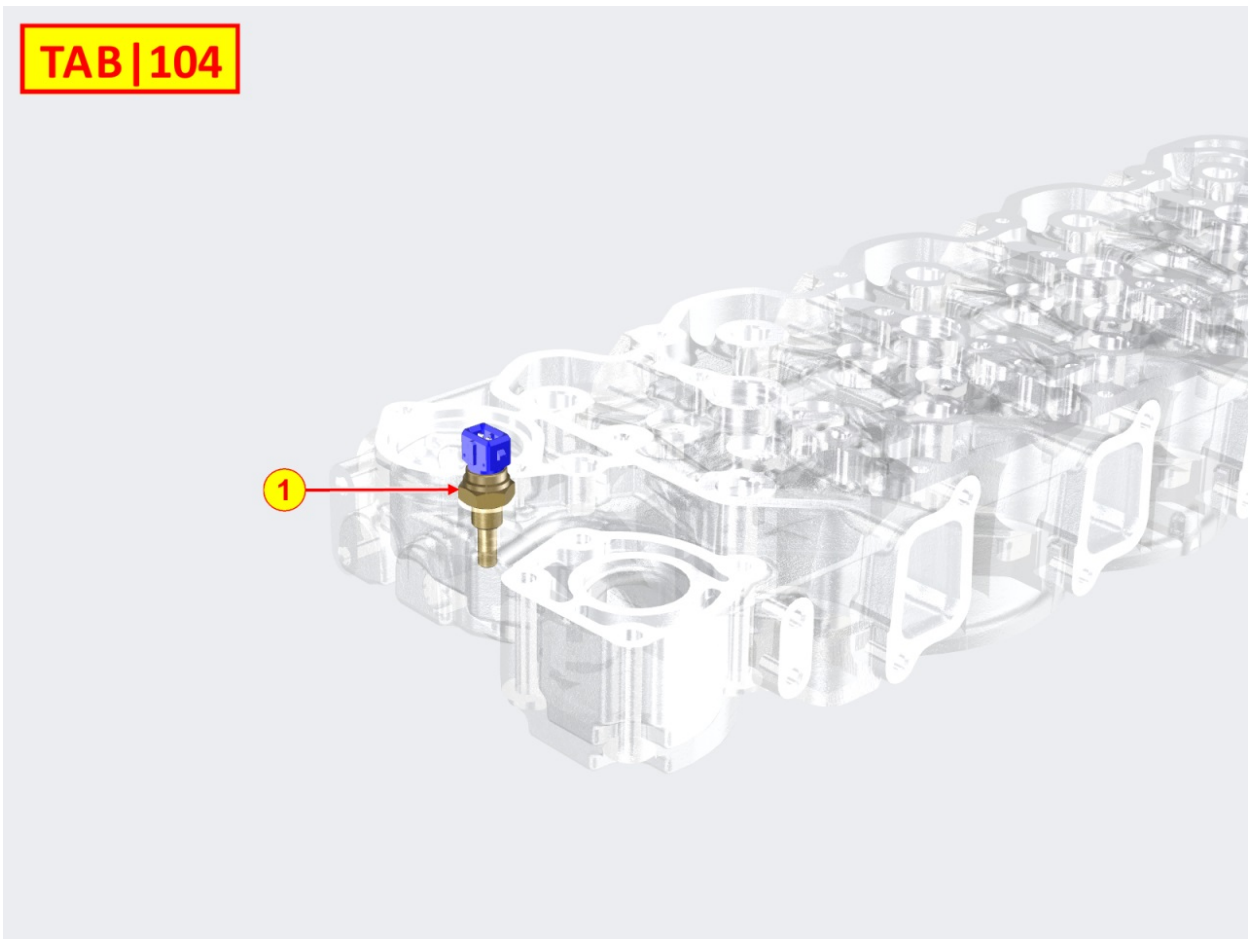

8104710010 - TEMPERATURE SENSORS

Pos	Kit	Included In	Code	Description	Qty	Old Code	Tech. Info
1			ED0080891700-S	TEMPERATURE SENSOR	1