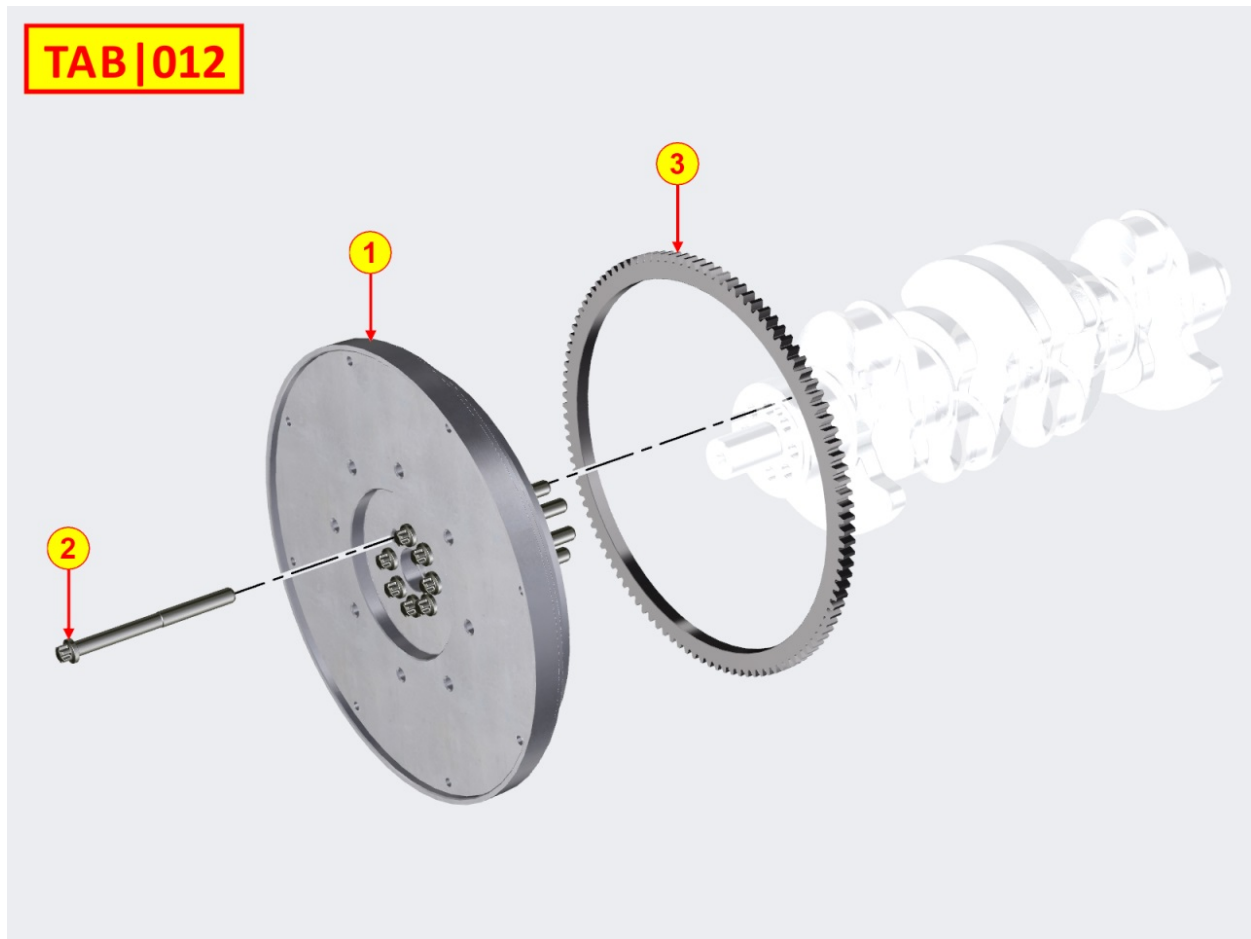

8012710040 - FLYWHEEL

Pos	Kit	Included In	Code	Description	Qty	Old Code	Tech. Info
1	A		ED0098817510-S	FLYWHEEL	1		
2			ED0097660090-S	SCREW	8		
3		(A)	ED0028162530-S	RING GEAR	1