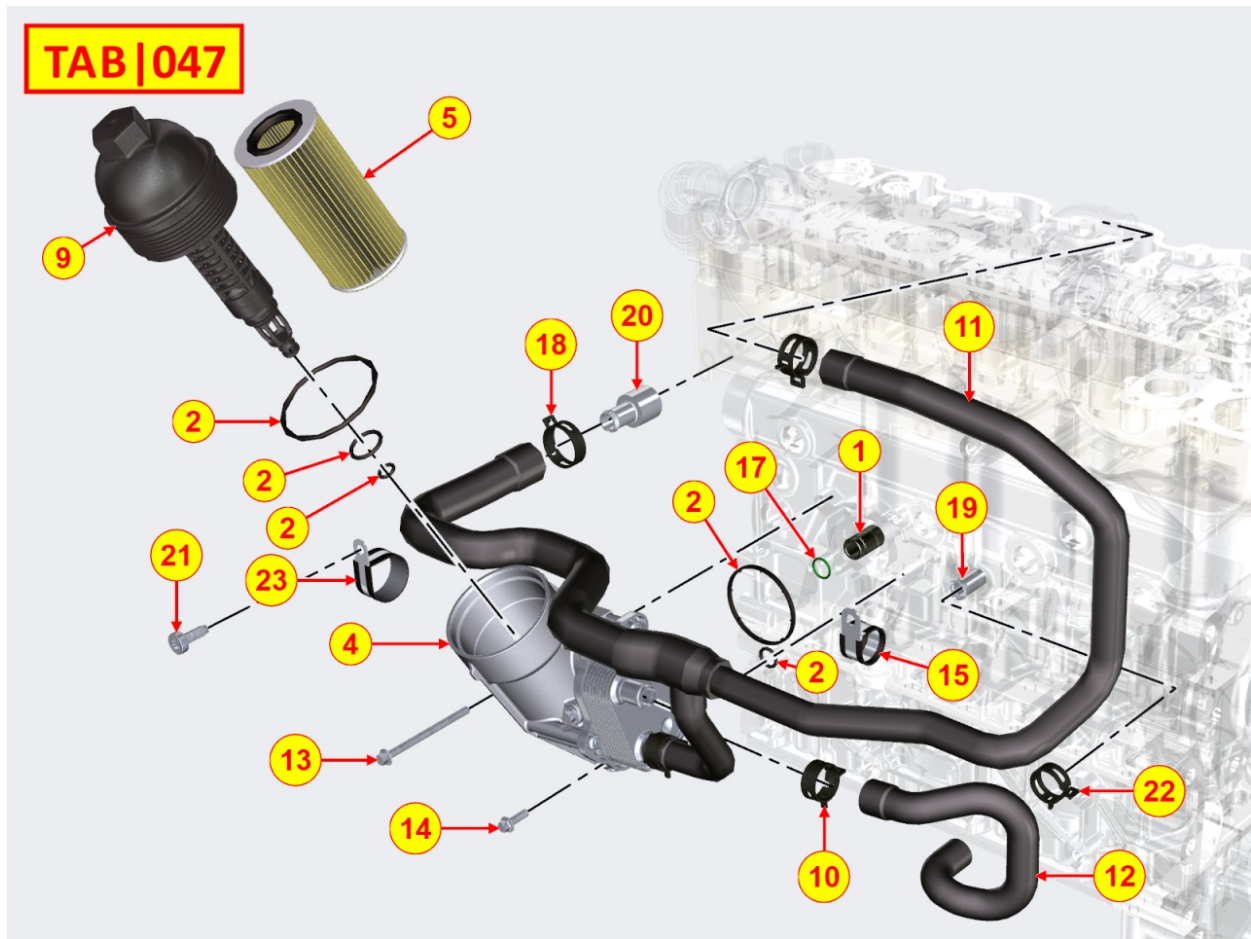

8047710010 - OIL COOLER

Pos	Kit	Included In	Code	Description	Qty	Old Code	Tech. Info
1			ED0072650700-S	JOINT	1		
2		(A) (B)	ED0081802150-S	GASKET KIT	1		
4	A		ED0037401690-S	OIL COOLER + OIL FILTER	1		
5	B	(A)	ED0021750010-S	OIL CARTRIDGE	1	ED0021753090-S	
9		(A)	ED0027505400-S	OIL FILTER CARTRIDGE SUPPORT	1		
10			ED0036302450-S	CLAMP	3		
11			ED0093055940-S	HOSE	1		
12			ED0093055950-S	HOSE	1		
13			ED0017601930-S	SCREW	2		
14			ED0017601310-S	SCREW	2		
15			ED0036172610-S	CLAMP	2		
17			ED0012004180-S	O-RING	1		
18			ED0036302560-S	CLAMP	1		
19			ED0072850010-S	JOINT	1		
20			ED0073012860-S	JOINT	1		
21			ED0097610480-S	SCREW	4		
22			ED0036302420-S	CLAMP	1		
23			ED0036172250-S	CLAMP	2