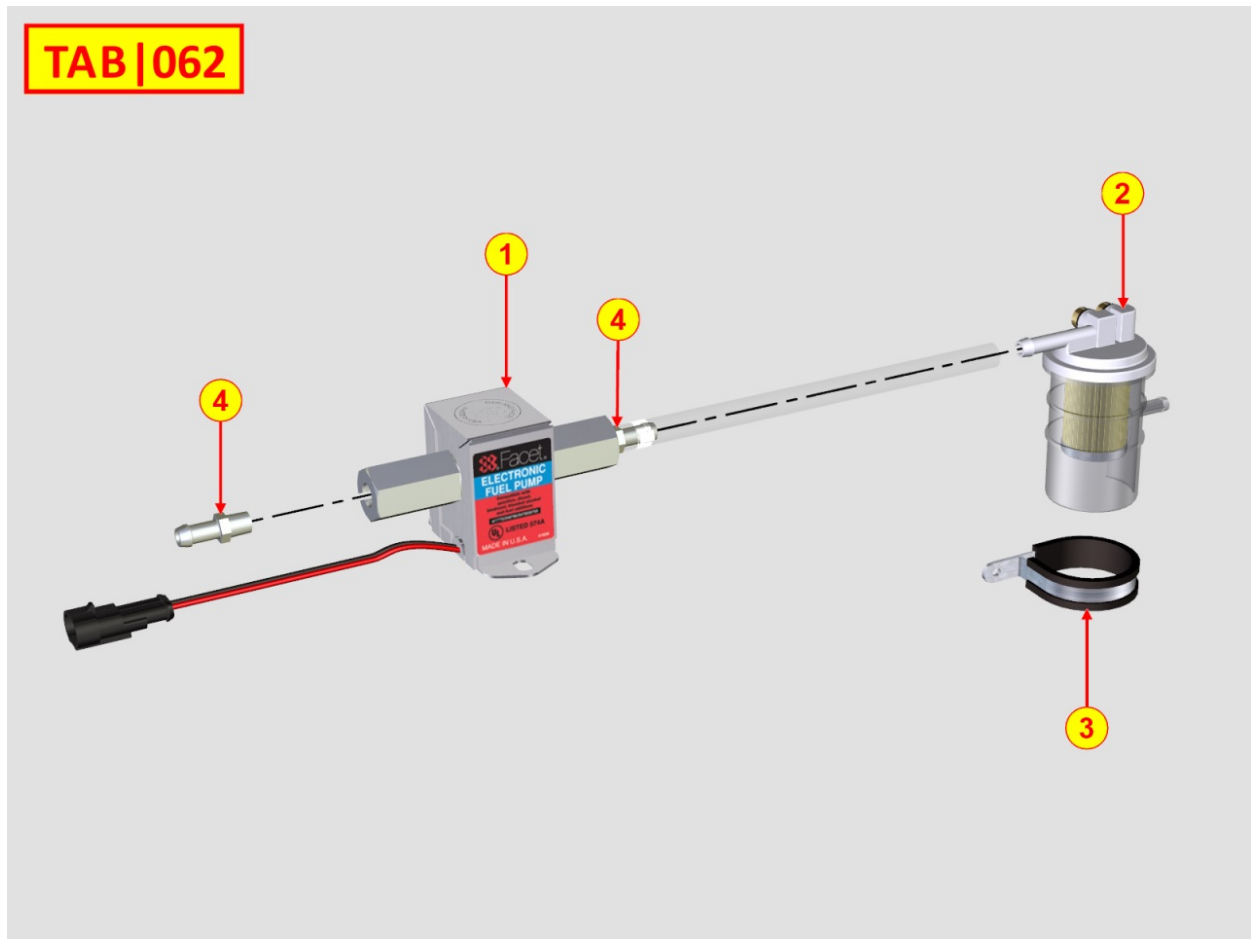

8062710040 - FUEL FEED PUMP

Pos	Kit	Included In	Code	Description	Qty	Old Code	Tech. Info
1	A		ED0065850010-S	LIFT PUMP	1		
2			ED0067270600-S	FUEL PRE-FILTER	1		
3			ED0036172480-S	CLAMP	1		
4		(A)	ED0072703130-S	JOINT	2