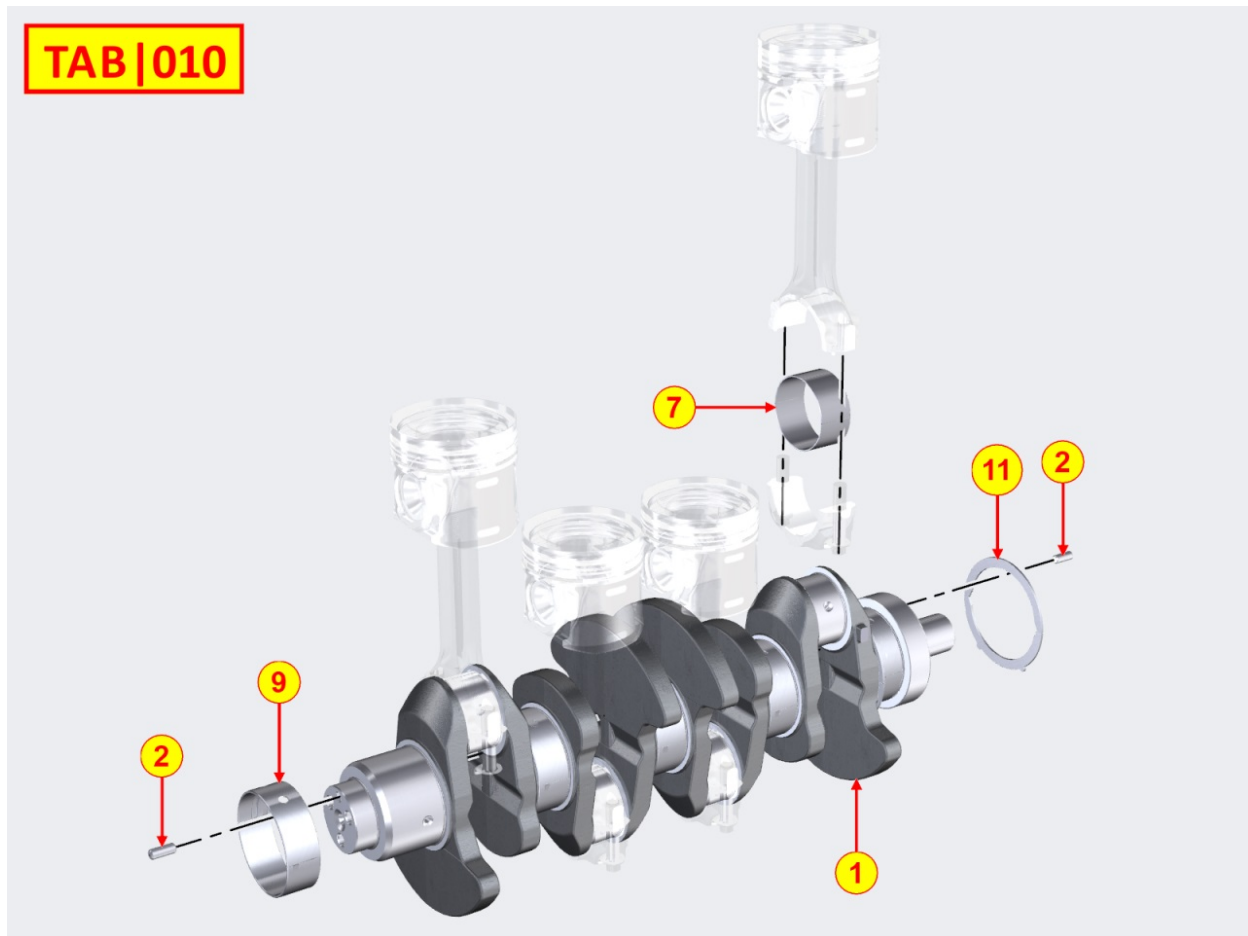

8010710020 - CRANKSHAFT

Pos	Kit	Included In	Code	Description	Qty	Old Code	Tech. Info
1	A		ED0010514910-S	CRANKSHAFT	1		
2		(A)	ED0084000250-S	PIN	2		
7		(A)		801171...0			
9		(A)		802071...0			
11		(A)		802071...0