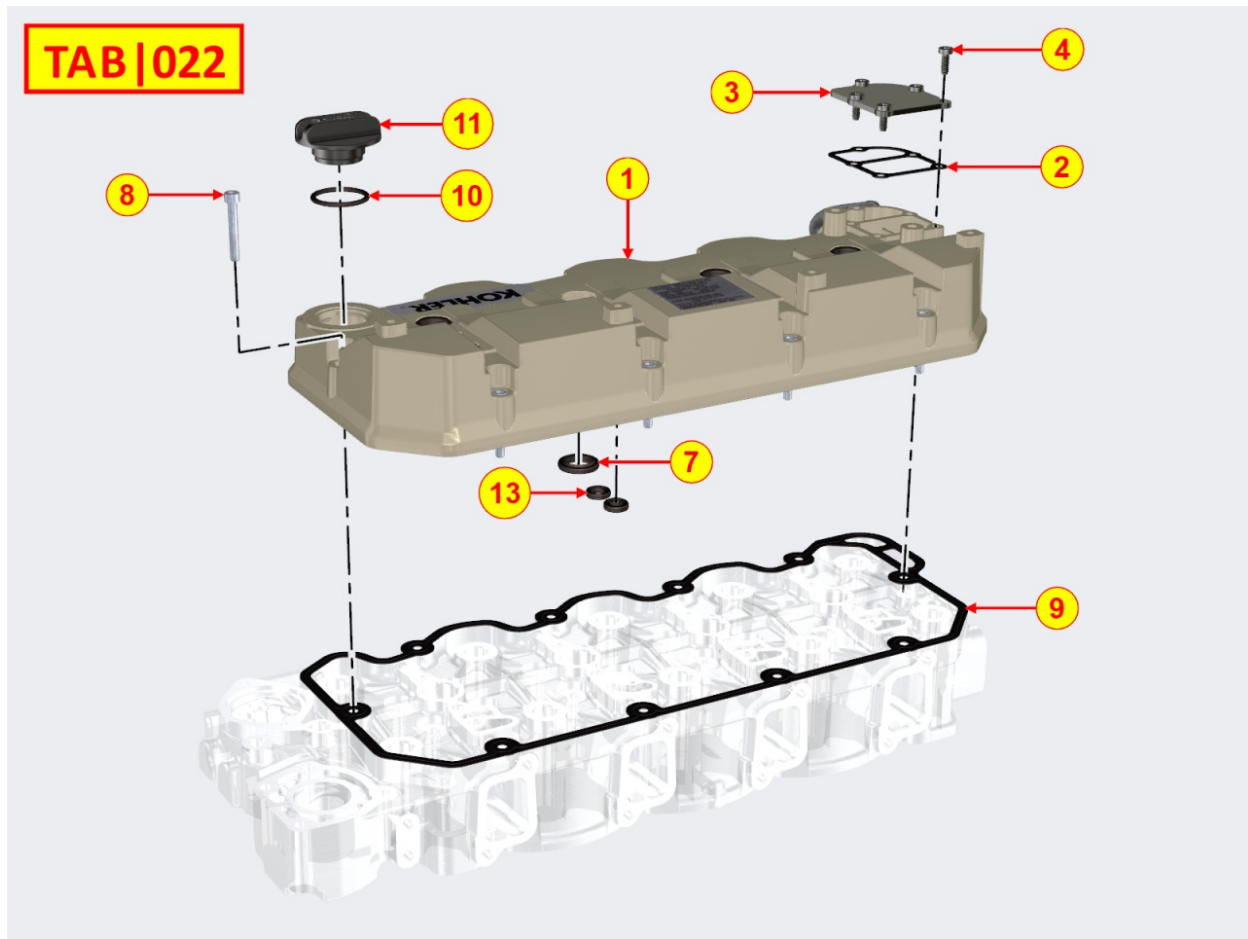

8022710090 - HEAD COVER

Pos	Kit	Included In	Code	Description	Qty	Old Code	Tech. Info
1	A		ED0021258960-S	ROCKER ARM COVER	1		
2		(A)	ED0044001480-S	GASKET	1		
3		(A)	ED0026101460-S	COVER	1		
4		(A)	ED0097610450-S	SCREW	5		
7		(A)	ED0012135700-S	SEAL RING	4		
8			ED0097320160-S	SCREW	10		
9			ED0044001470-S	GASKET	1		
10		(A)	ED0012000150-S	O-RING	1		
11		(A)	ED0090321350-S	FILLER CAP	1		
13		(A)	ED0012135710-S	SEAL RING	8