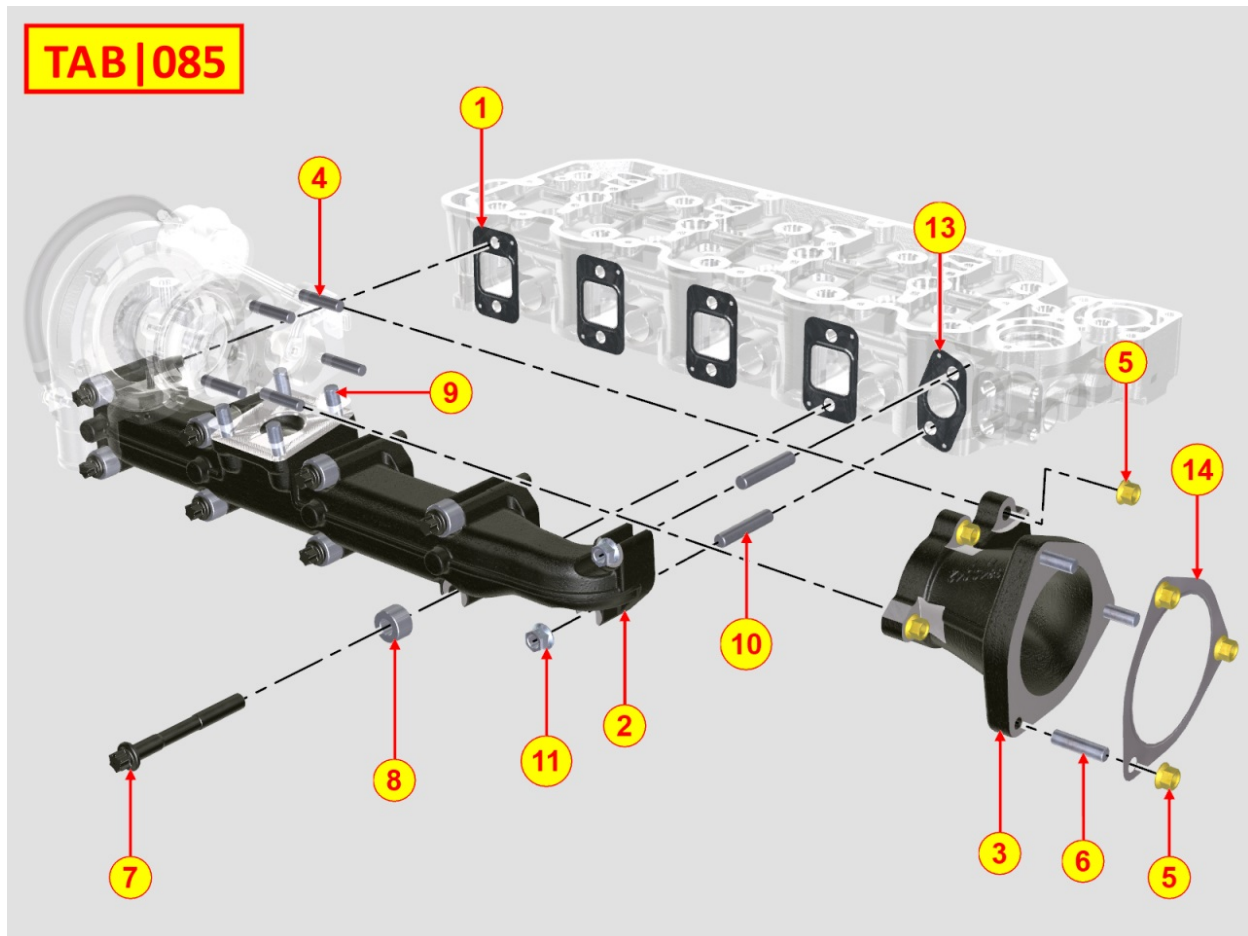

8085710110 - EXHAUST GAS MANIFOLD

Pos	Kit	Included In	Code	Description	Qty	Old Code	Tech. Info
1			ED0044201510-S	GASKET	4		
2			ED0024866230-S	MANIFOLD	1		
3			ED0038400420-S	FLANGE	1		
4			ED0067802160-S	STUD	5		
5			ED0032401630-S	NUT	8		
6			ED0067802140-S	STUD	3		
7			ED0017801980-S	SCREW	8		
8			ED0035276910-S	SPACER	8		
9			ED0067802220-S	STUD	4		
10			ED0068001050-S	STUD	2		
11			ED0032402140-S	NUT	2		
13			ED0044201530-S	GASKET	1		
14			ED0044201410-S	GASKET	1