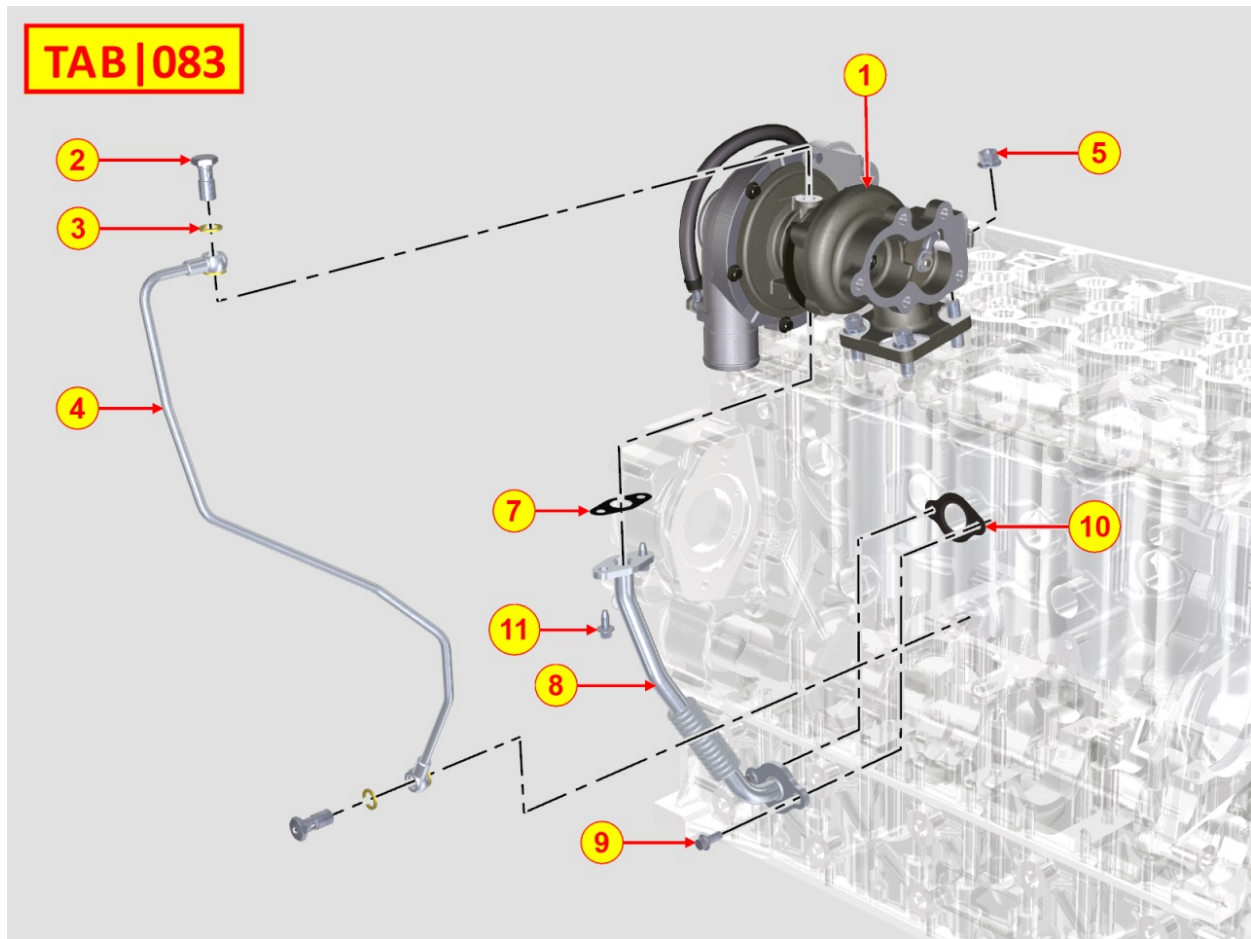

8083710060 - TURBOCHARGER

Pos	Kit	Included In	Code	Description	Qty	Old Code	Tech. Info
1			ED0096100830-S	TURBOCHARGER	1		
2			ED0019010180-S	UNION SCREW	2		
3			ED0046700590-S	GASKET	4		
4			ED0094650840-S	PIPE	1		
5			ED0032402140-S	NUT	4		
7			ED0045802670-S	GASKET	1		
8			ED0095352250-S	PIPE	1		
9			ED0017601510-S	SCREW	2		
10			ED0045802590-S	GASKET	1		
11			ED0017601300-S	SCREW	2