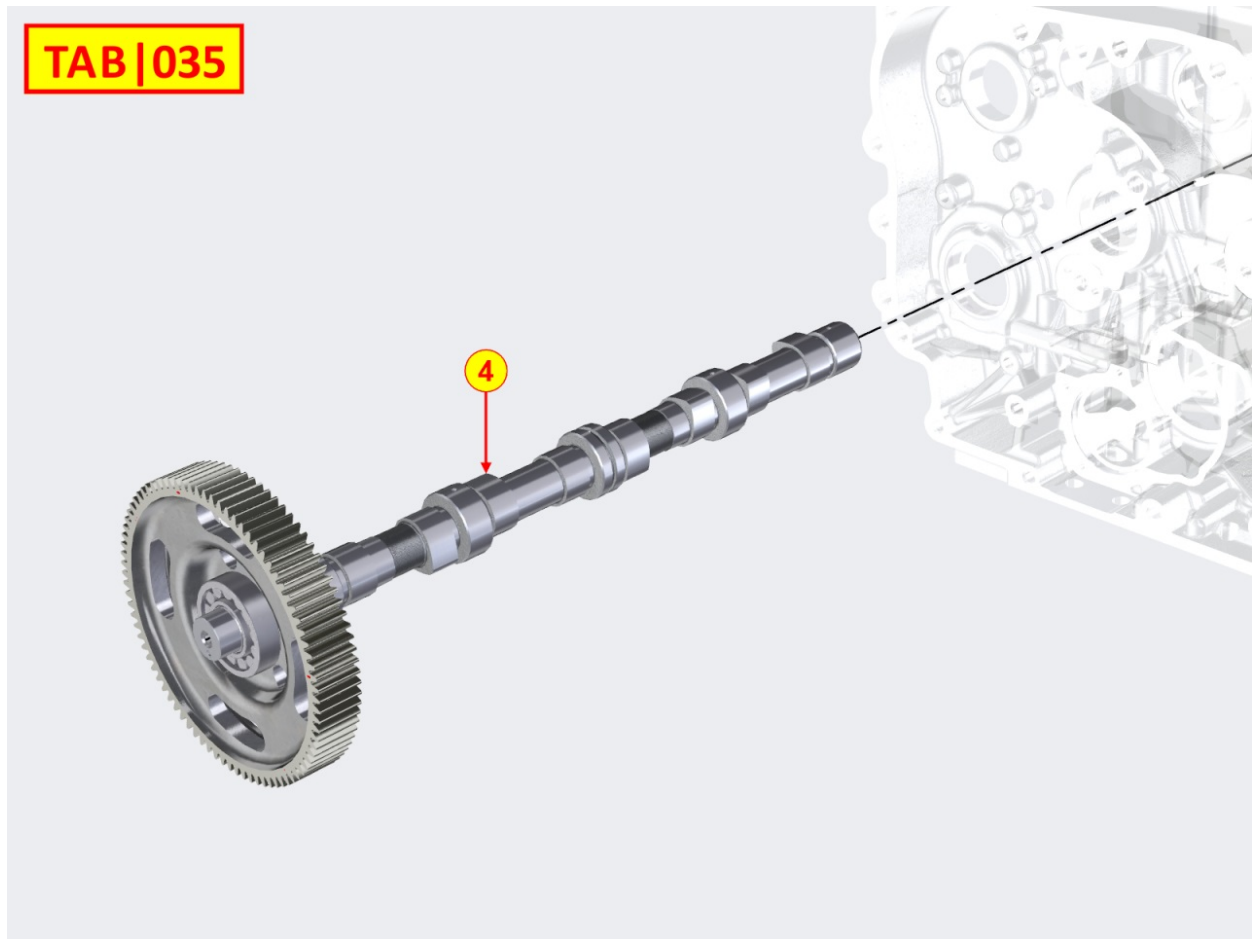

8035710090 - CAMSHAFT

Pos	Kit	Included In	Code	Description	Qty	Old Code	Tech. Info
4			ED0010101890-S	CAMSHAFT	1		

8036710070 - ROCKER ARMS / VALVES

Pos	Kit	Included In	Code	Description	Qty	Old Code	Tech. Info
1	A		ED0060452110-S	ROCKER ARM SHAFT	1		
2			ED0098202730-S	SCREW	4		
3			ED0021833900-S	U-BOLT	8	ED0021831230-S	
4	C		ED0064100040-S	VALVE SPRING RETAINER	16		
5		(C)		POS. 4			
6			ED0057551860-S	SPRING	16		
7			ED0012611300-S	RING	16		
8			ED0096522030-S	INTAKE VALVE	8		
9			ED0096851960-S	EXHAUST VALVE	8		
13			ED0014102020-S	PUSHROD	8		
14			ED0072151880-S	TAPPET	8		