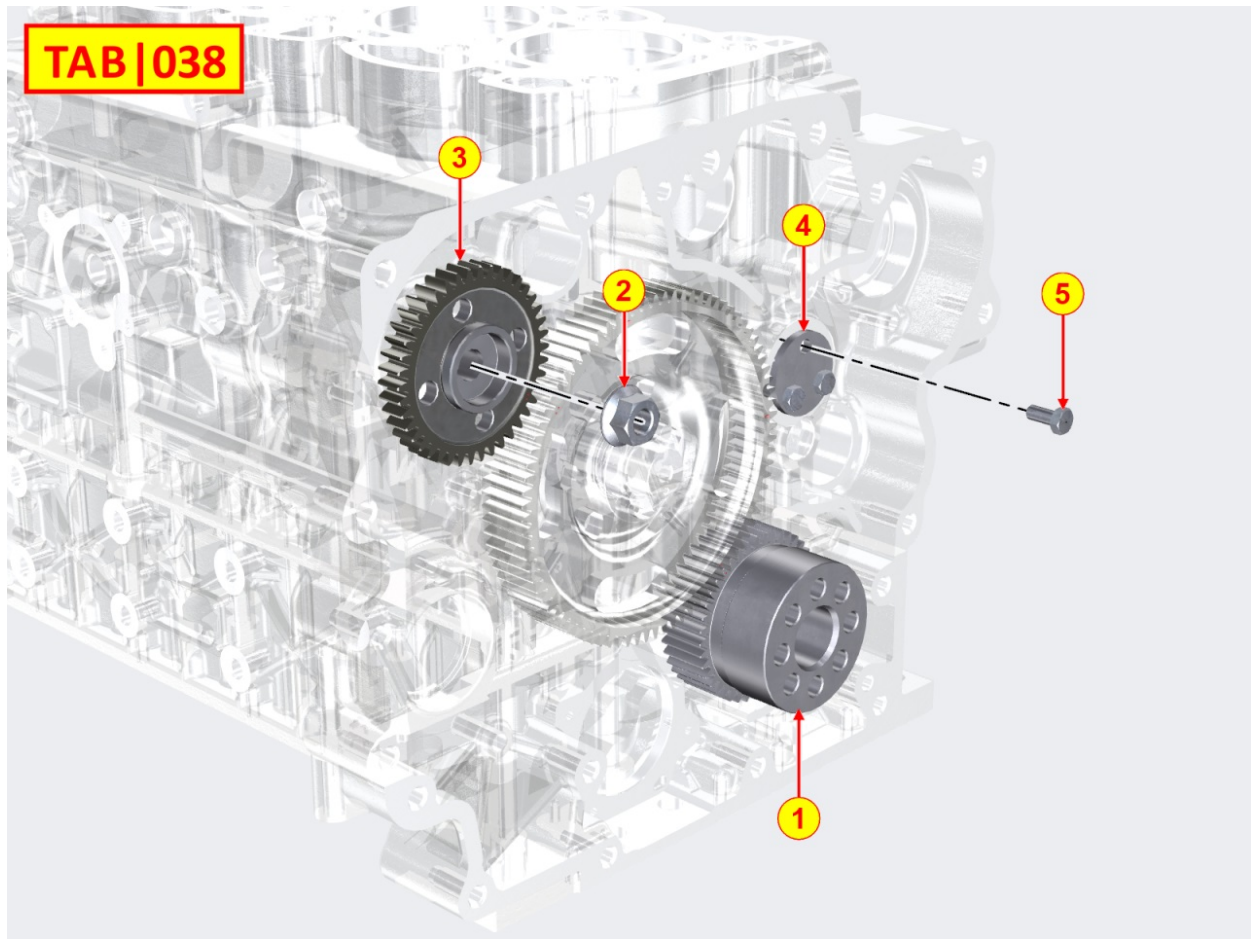

8038710050 - TIMING SYSTEM

Pos	Kit	Included In	Code	Description	Qty	Old Code	Tech. Info
1			ED0049100770-S	GEAR	1		
2			ED0032402050-S	NUT	1		
3			ED0049363330-S	GEAR	1		
4			ED0090400530-S	CAP	1		
5			ED0017700560-S	SCREW	3