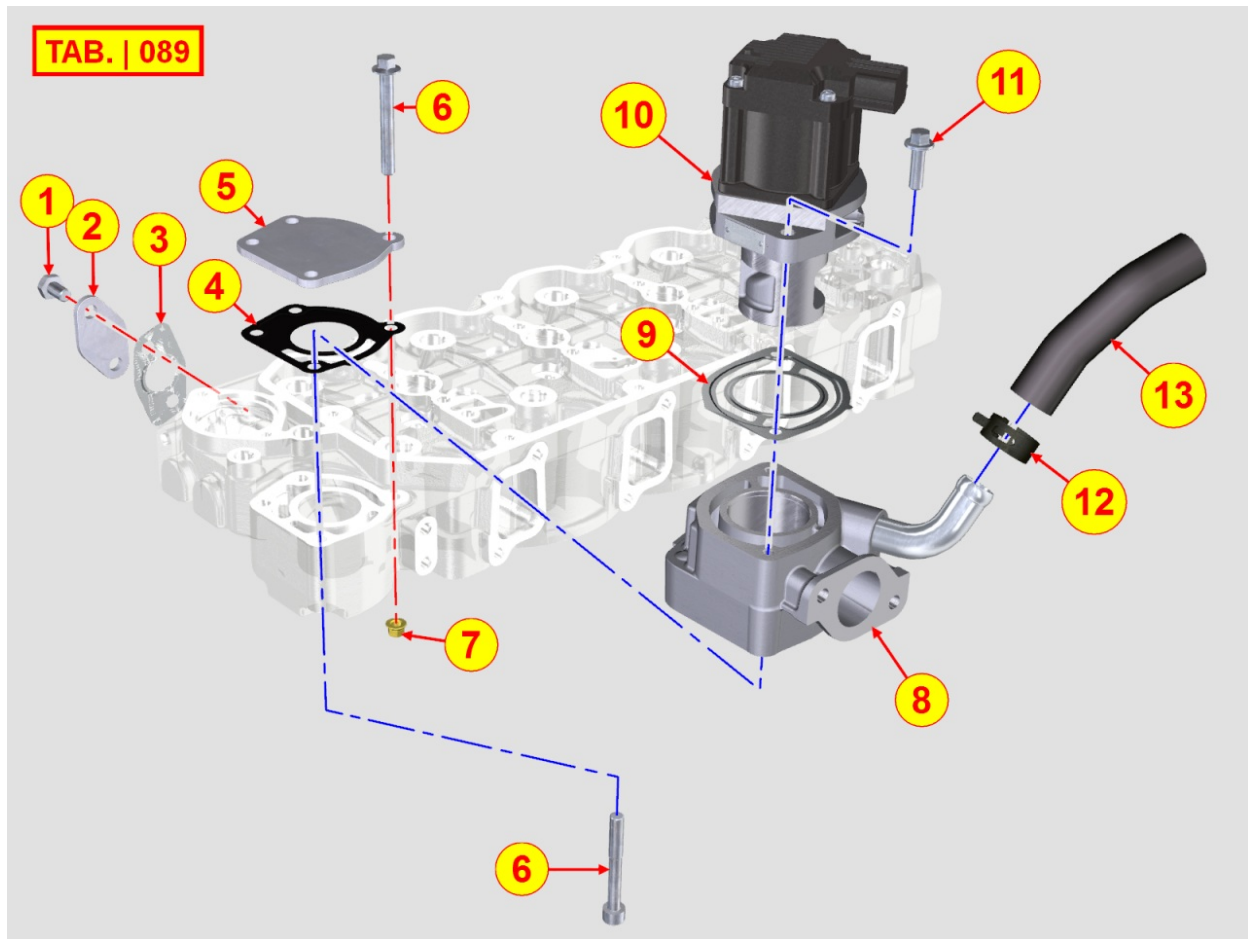

8089710120 - EGR VALVE

Pos	Kit	Included In	Code	Description	Qty	Old Code	Tech. Info
4			ED0047600640-S	GASKET	1		
6			ED0097300350-S	SCREW	4		
8			ED0038651410-S	FLANGE	1		
9			ED0047600760-S	GASKET	1		
10			ED0097002210-S	VALVE	1		
11			ED0017601310-S	SCREW	2		
12			ED0036302450-S	CLAMP	2		
13			ED0093056150-S	HOSE	1		
14			ED0090002790-S	CAP	1