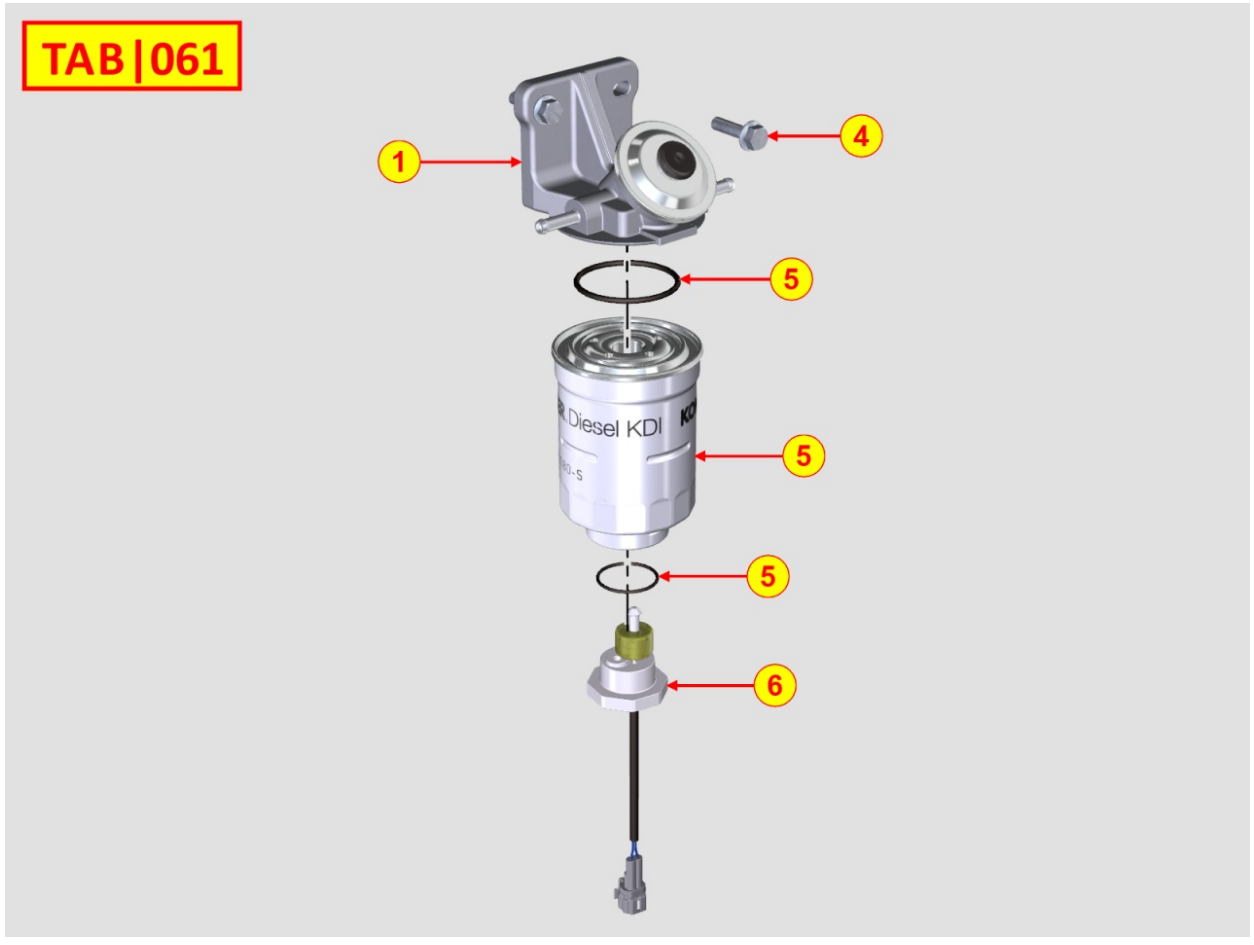

8061710010 - FUEL FILTER

TAB | 061

Pos	Kit	Included In	Code	Description	Qty	Old Code	Tech. Info
1	A		ED0037302160-S	FUEL FILTER	1		
4			ED0017701550-S	SCREW	2		
5		(A)	ED0021753180-S	FUEL CARTRIDGE	1		
6		(A) (C)	ED0080890100-S	WIF SENSOR	1