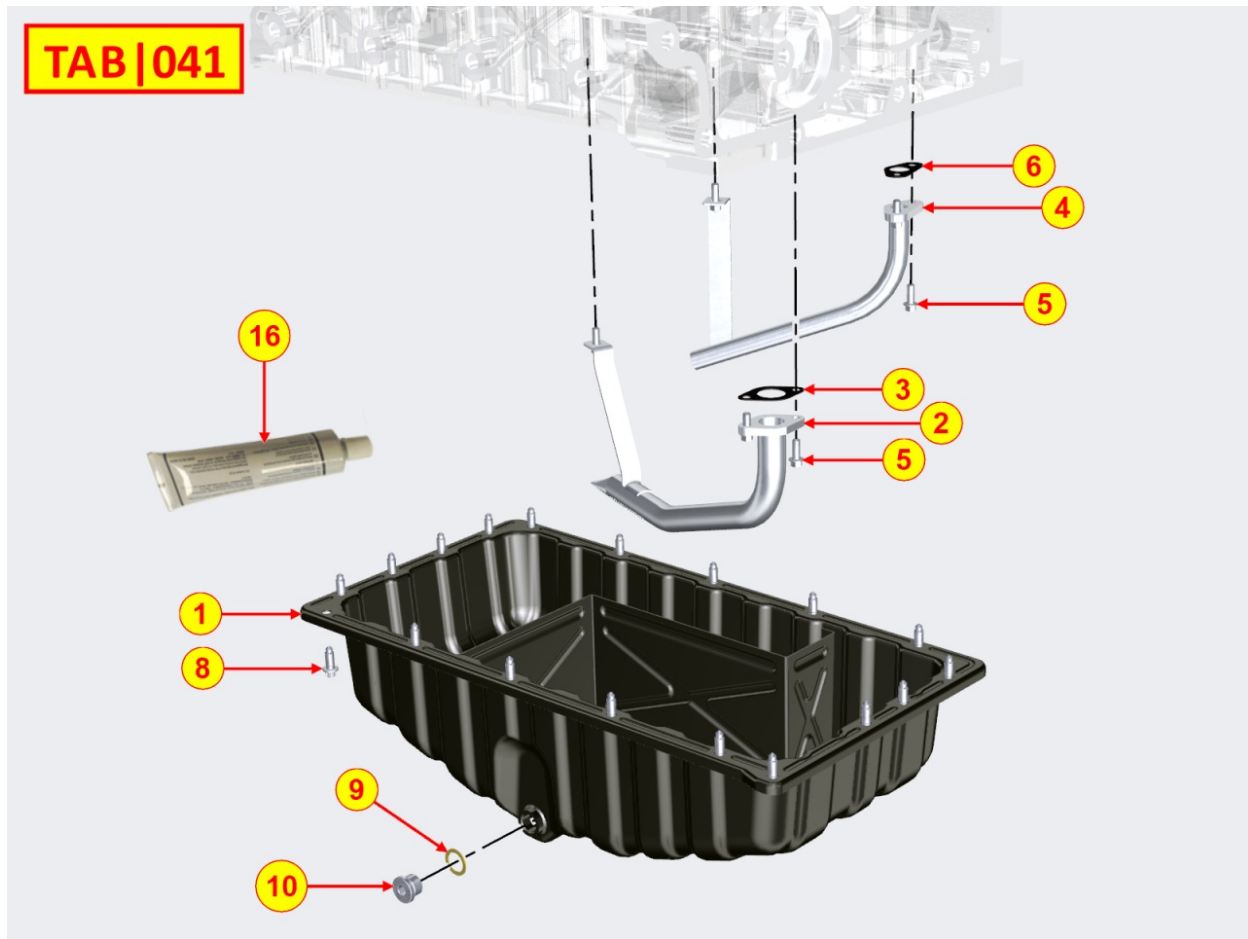

8040710030 - OIL PUMP

Pos	Kit	Included In	Code	Description	Qty	Old Code	Tech. Info
1			ED0017601380-S	SCREW	4		
2			ED0066051340-S	OIL PUMP	1		

8041710040 - OIL PAN

Pos	Kit	Included In	Code	Description	Qty	Old Code	Tech. Info
1	A		ED0066459090-S	OIL SUMP	1		
2			ED0093202580-S	HOSE	1		
3			ED0045011710-S	GASKET	1		
4			ED0095801600-S	PIPE	1		
5			ED0017601510-S	SCREW	6		
6			ED0045011770-S	GASKET	1		
8			ED0097660060-S	SCREW	18		
9		(A)	ED0046700880-S	GASKET	2		
10		(A)	ED0090400260-S	CAP	2		
16			ED0004041120-S	IDH 2061041 LOCTITE 5970 FLACONE 300 ML.	1	ED0047761000-S	