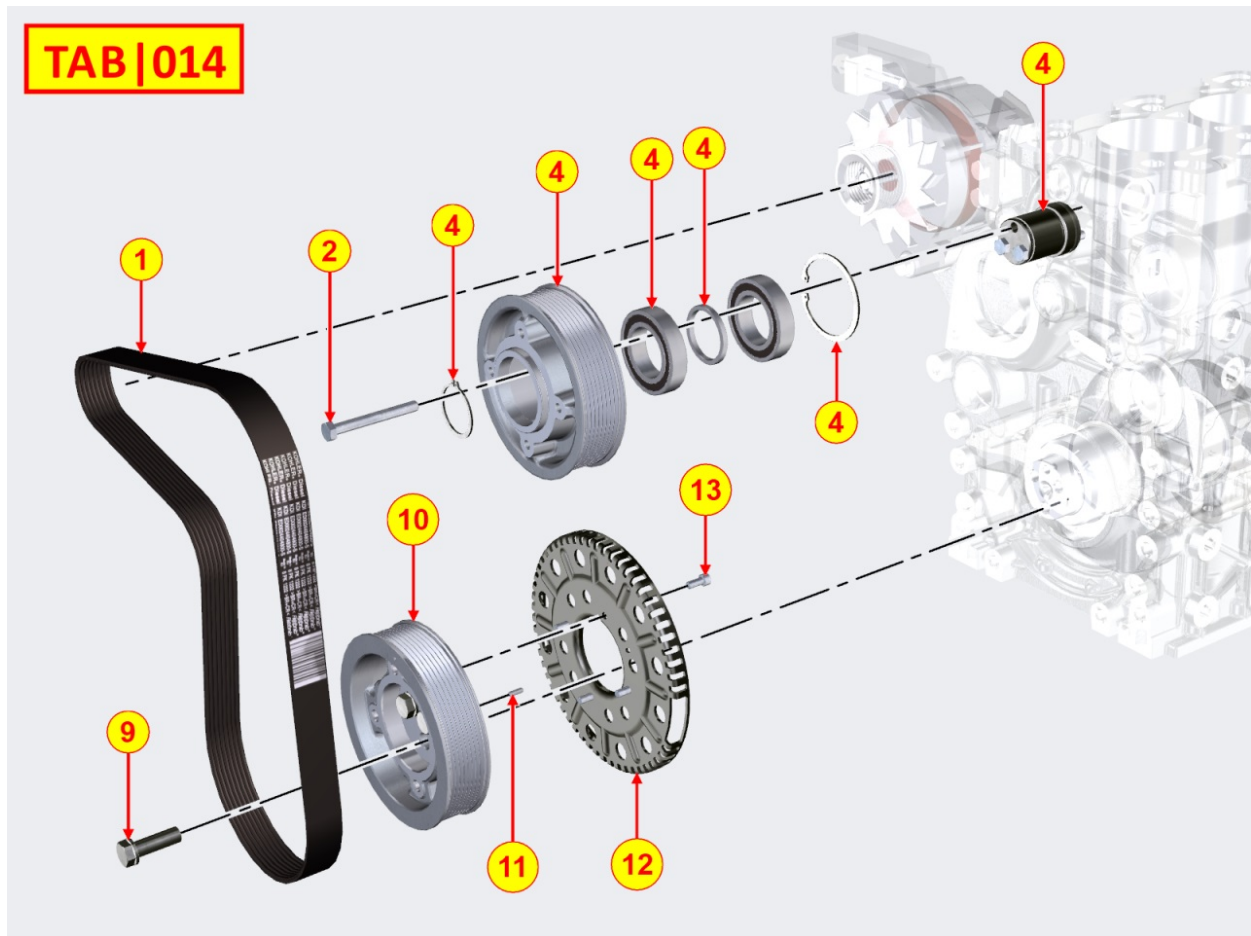

8011710050 - PISTON / CONNECTING ROD

Pos	Kit	Included In	Code	Description	Qty	Old Code	Tech. Info
1		(A)	ED0082111570-S	RINGS KIT	4		
2	A		ED0065030620-S	PISTON ASS.Y STD KDI3404TCR >56KW	4		
3		(A)	ED0084801260-S	PISTON PIN	4		
4		(A)	ED0011750980-S	RING	8		
5	B		ED0015263470-S	CONNECTING ROD	4		
7			ED0016401640-S	BEARING	4		
8		(B)	ED0017801840-S	SCREW	8		
9		(B)	ED0016300730-S	CONROD BUSHING	1		

8012710040 - FLYWHEEL

Pos	Kit	Included In	Code	Description	Qty	Old Code	Tech. Info
1	A		ED0098817510-S	FLYWHEEL	1		
2			ED0097660090-S	SCREW	8		
3		(A)	ED0028162530-S	RING GEAR	1		

8014710220 - PULLEYS / BELT