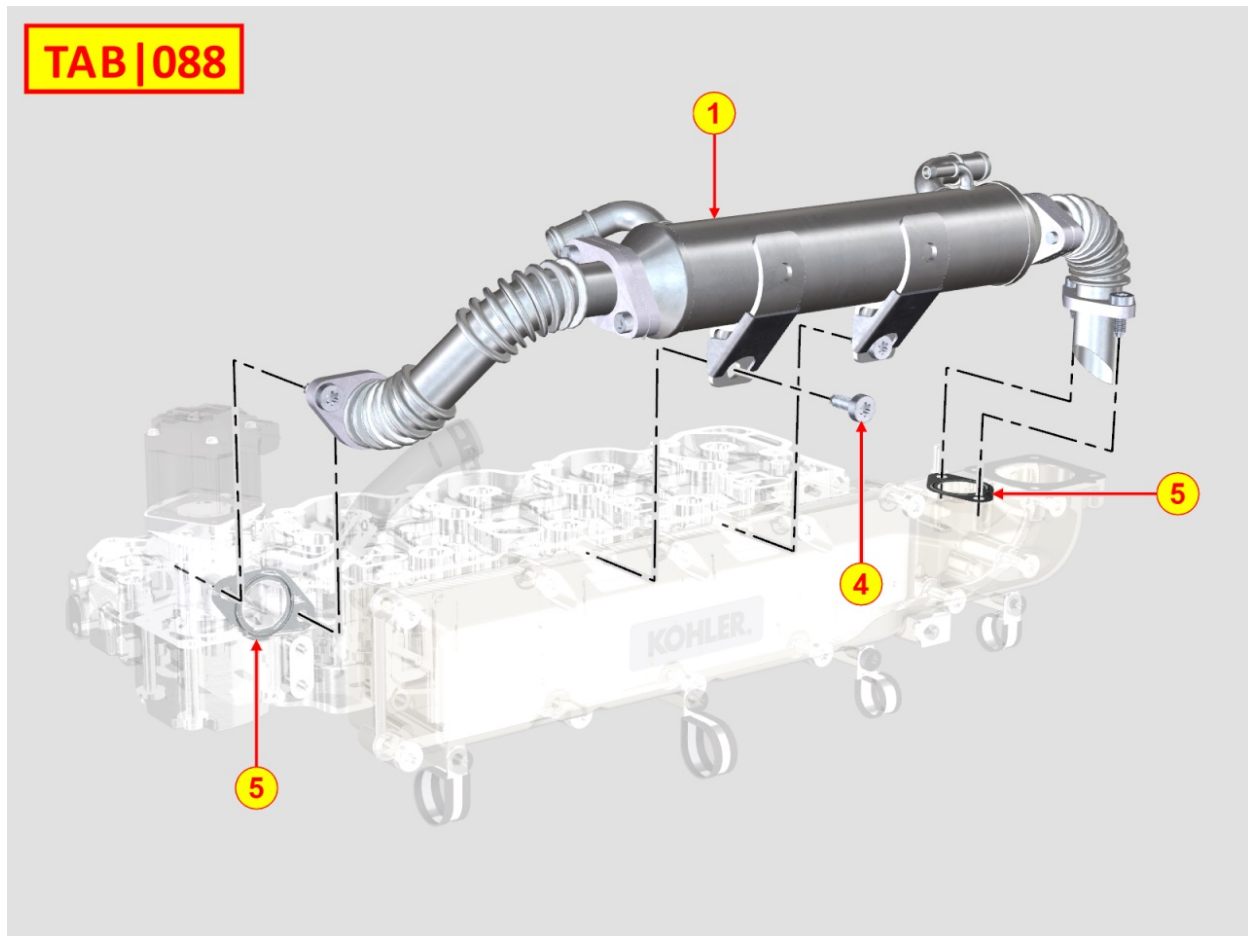

8088710040 - EGR SYSTEM

Pos	Kit	Included In	Code	Description	Qty	Old Code	Tech. Info
1			ED0073504820-S	EGR COOLER	1		
4			ED0097610480-S	SCREW	6		
5			ED0047600590-S	GASKET	2