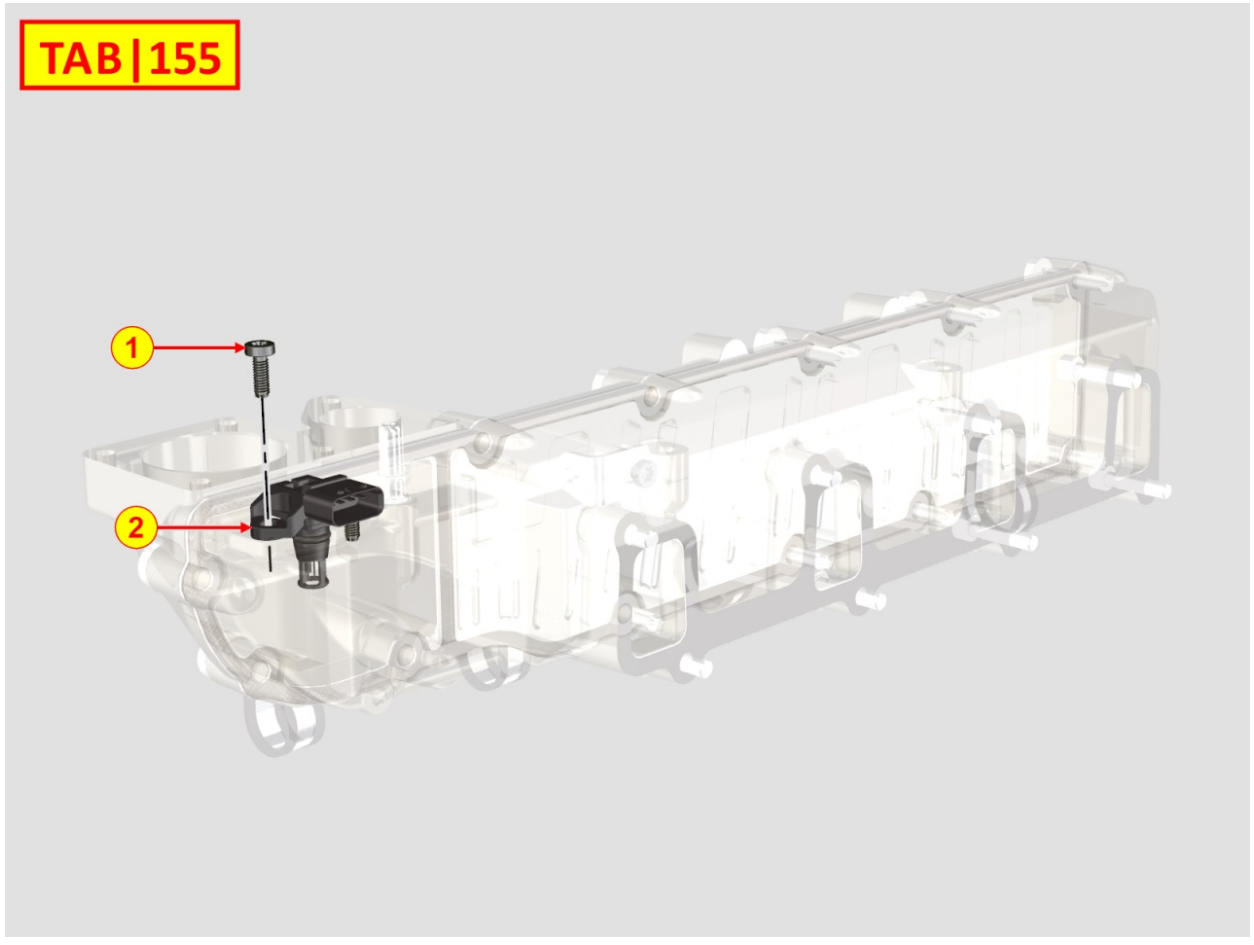

8155710010 - T-MAP SENSOR

Pos	Kit	Included In	Code	Description	Qty	Old Code	Tech. Info
1			ED0097610450-S	SCREW	2		
2			ED0080891620-S	T-MAP SENSOR	1		

8160710050 - ENGINE FLANGE / BACKPLATE

Pos	Kit	Included In	Code	Description	Qty	Old Code	Tech. Info
1			ED0017901030-S	SCREW	12		
2			ED0020324790-S	FLYWHEEL HOUSING	1		
3			ED0084001560-S	PIN	2		
5			ED0017901040-S	SCREW	6		
6			ED0012135670-S	SEAL RING	1		
7			ED0045011800-S	GASKET	1		
8			ED0027505460-S	COVER	1		
9			ED0017600050-S	SCREW	4		