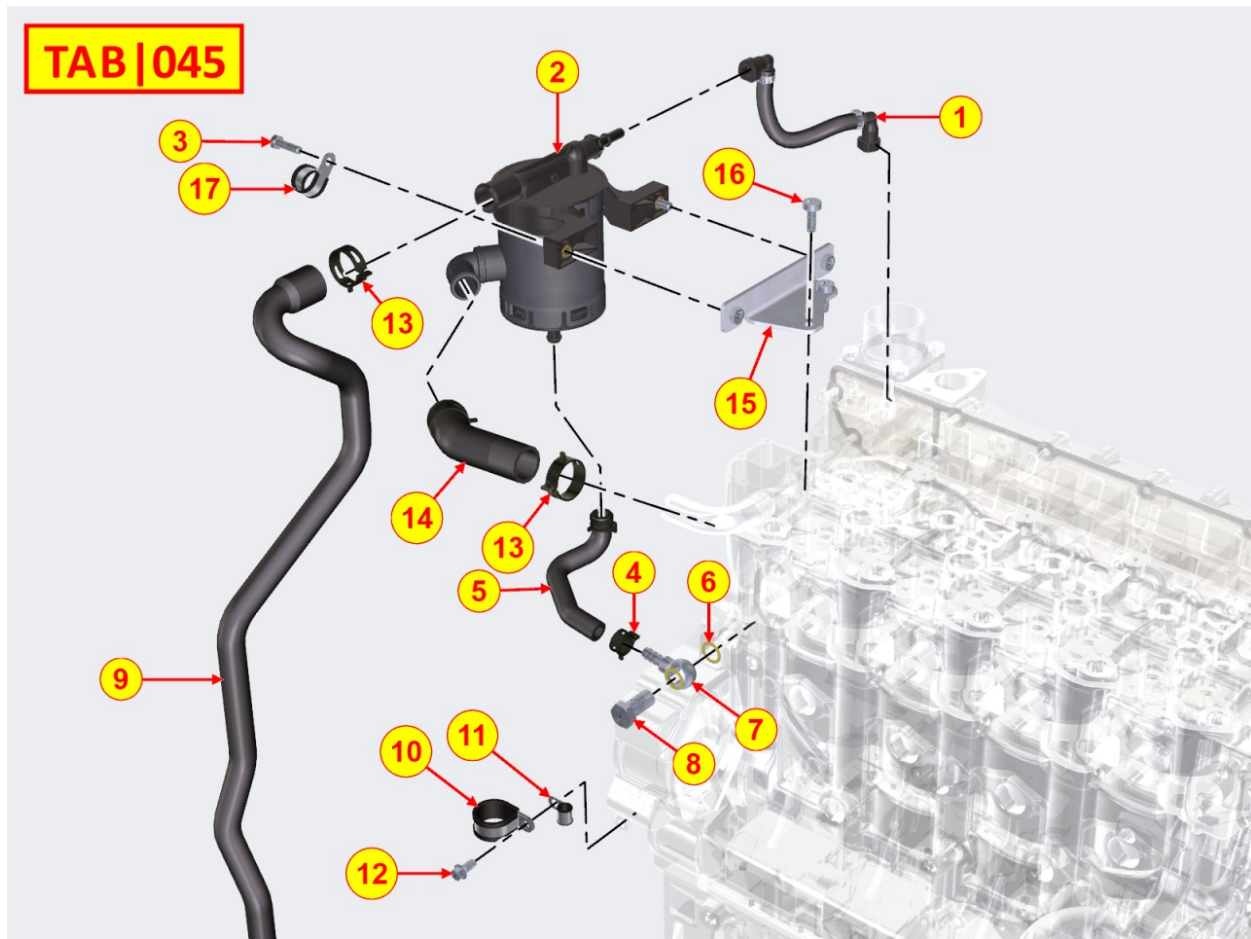

8045710050 - BREATHER SYSTEM

Pos	Kit	Included In	Code	Description	Qty	Old Code	Tech. Info
1			ED0093765200-S	FUEL PIPE	1		
2			ED0028713440-S	VAPOR SEPARATOR	1		
3			ED0097610480-S	SCREW	2		
4			ED0036302440-S	CLAMP	2		
5			ED0093055990-S	HOSE	1		
6			ED0046700190-S	GASKET	2		
7			ED0072702550-S	JOINT	1		
8			ED0019011770-S	UNION SCREW	1		
9			ED0094002030-S	HOSE	1		
10			ED0036172250-S	CLAMP	1		
11			ED0036301160-S	CLAMP	1		
12			ED0017701600-S	SCREW	1		
13			ED0036302480-S	CLAMP	3		
14			ED0093056170-S	HOSE	1		
15			ED0085465090-S	BRACKET	1		
16			ED0017700070-S	SCREW	2		
17			ED0036172610-S	CLAMP	1