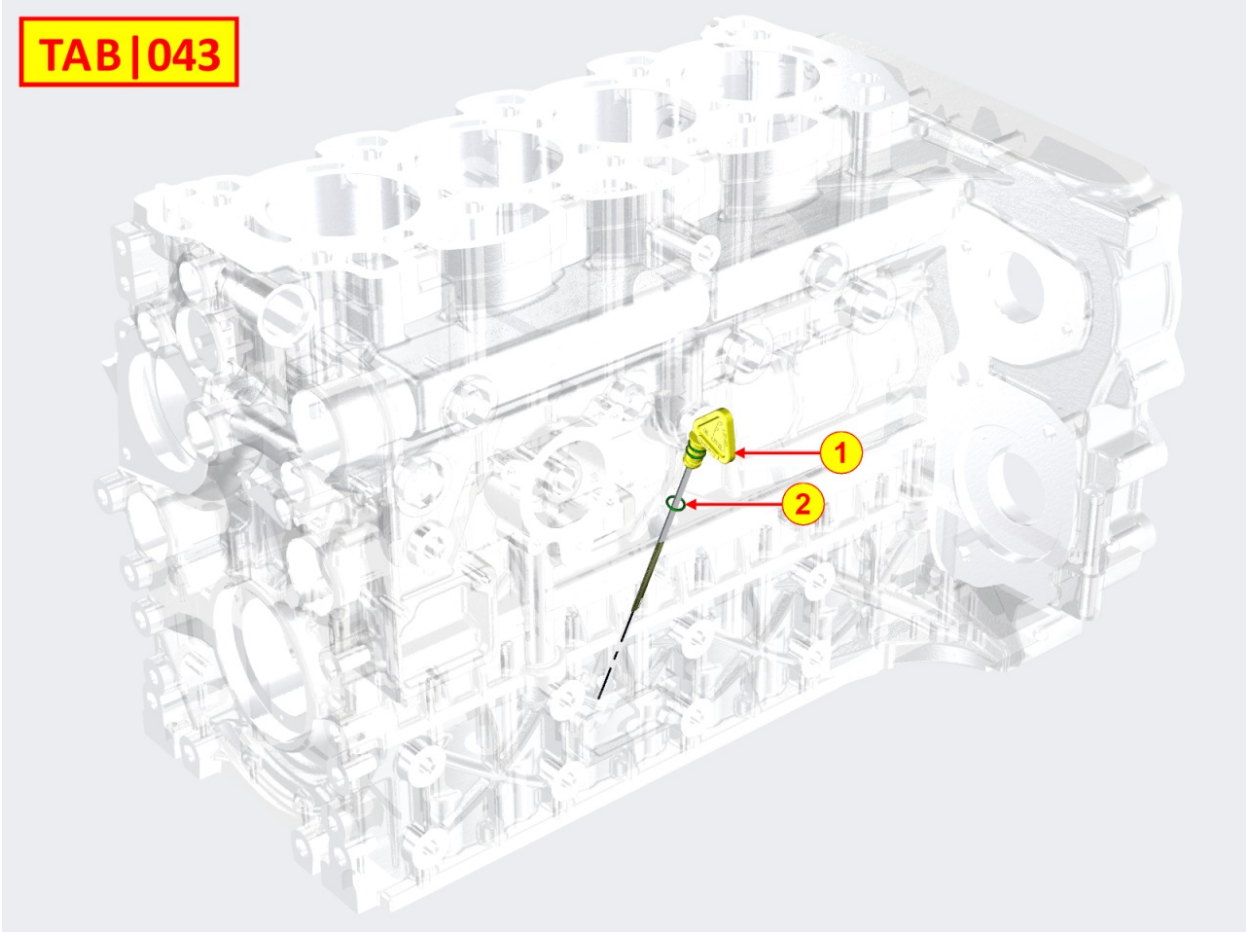

8043710020 - OIL DIPSTICK

Pos	Kit	Included In	Code	Description	Qty	Old Code	Tech. Info
2		(A)	ED0012003250-S	O-RING	2