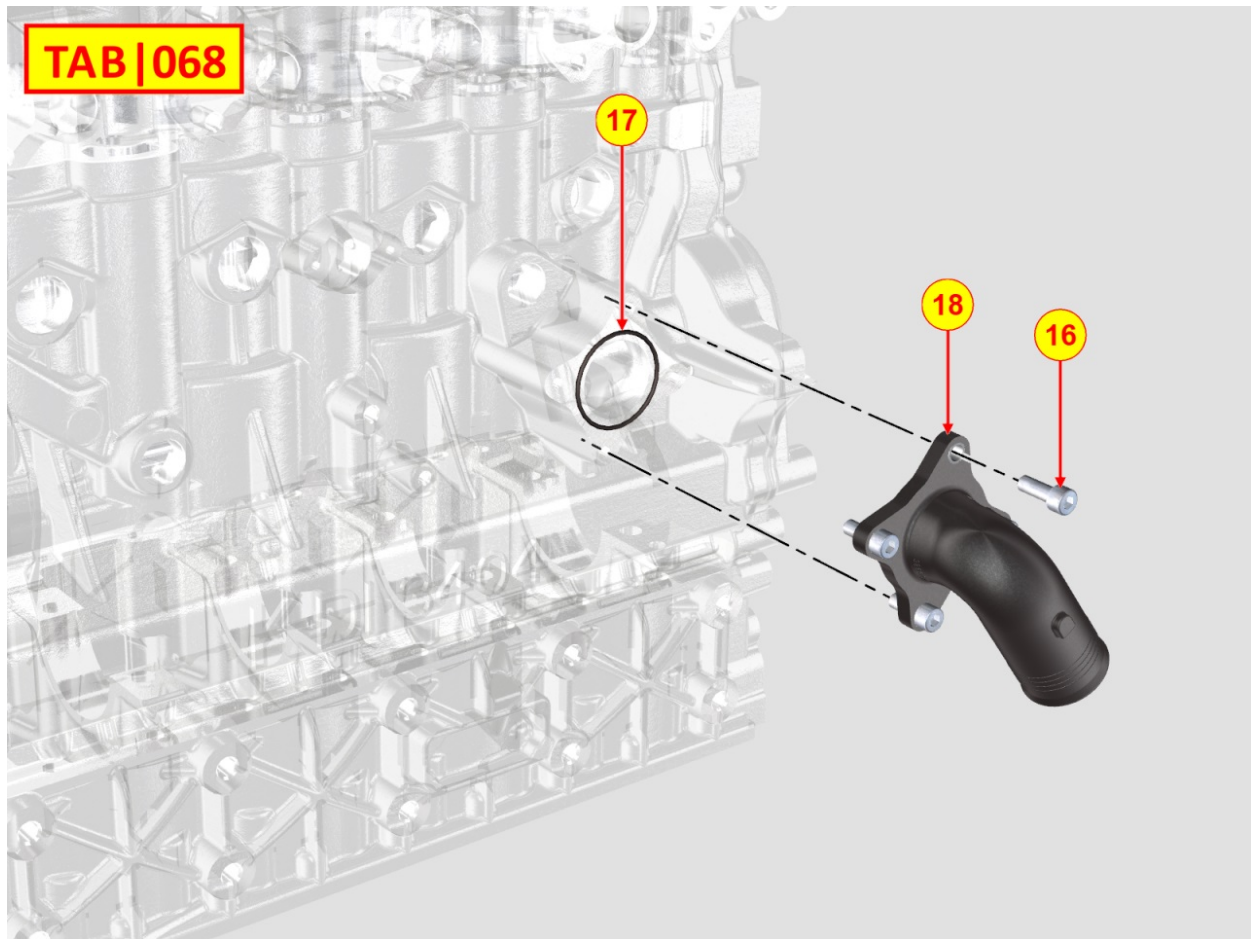

8068710070 - COOLANT HOSES

Pos	Kit	Included In	Code	Description	Qty	Old Code	Tech. Info
16			ED0097301180-S	SCREW	4		
17			ED0012004300-S	O-RING	1		
18			ED0038660010-S	FLANGE	1