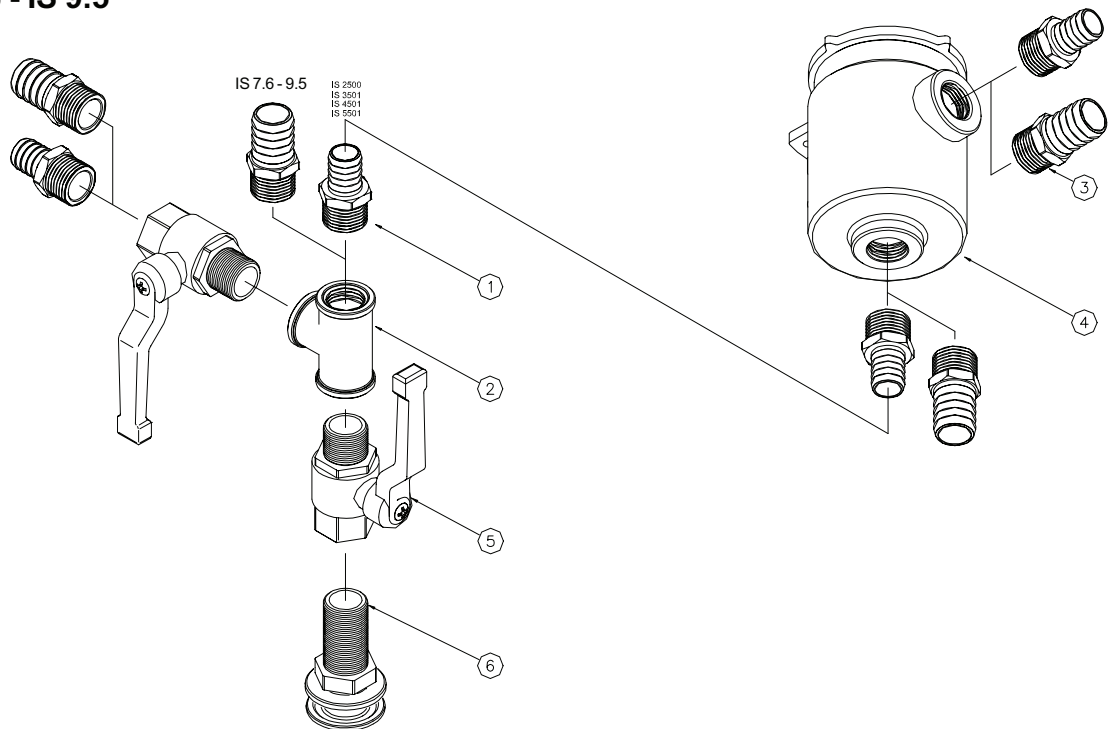

Kit filtraggio

Filtering kit

Cod. 04349

FIG.

Rev. / Rel.

Utilizzabile per:

Suitable for:

IS 2500 - IS 3501 - IS 5501

IS 3000 - 3600 rpm

IS 10.2

IS 6.5 - IS 8 - IS 9

IS 10T

IS 7.6 - IS 9.5

Ref.	Code MASE	DESCRIZIONE	DESCRIPTION	Q.T.
1	11157	PORTAGOMMA D.20 1/2 M.	Fitting diam .20 mm. 1/2"	4
2	20505	RACC.A T 1/2 ART.130	T union size 1/2"	1
3	20523	PORTAGOMMA D.16 1/2 ART.03040	Fitting diam.16mm. 1/2"	4
4	20524	FILTRO ACQ.ART1158 1/2"CEST P2	Strainer 1/2"	1
5	20525	VALVOLA A SFERA MF 1/2" PN40	Cock size 1/2"	2
6	20526	SCARICO A MARE 1121 1/2"	Gas-water outlet 1/2"	1