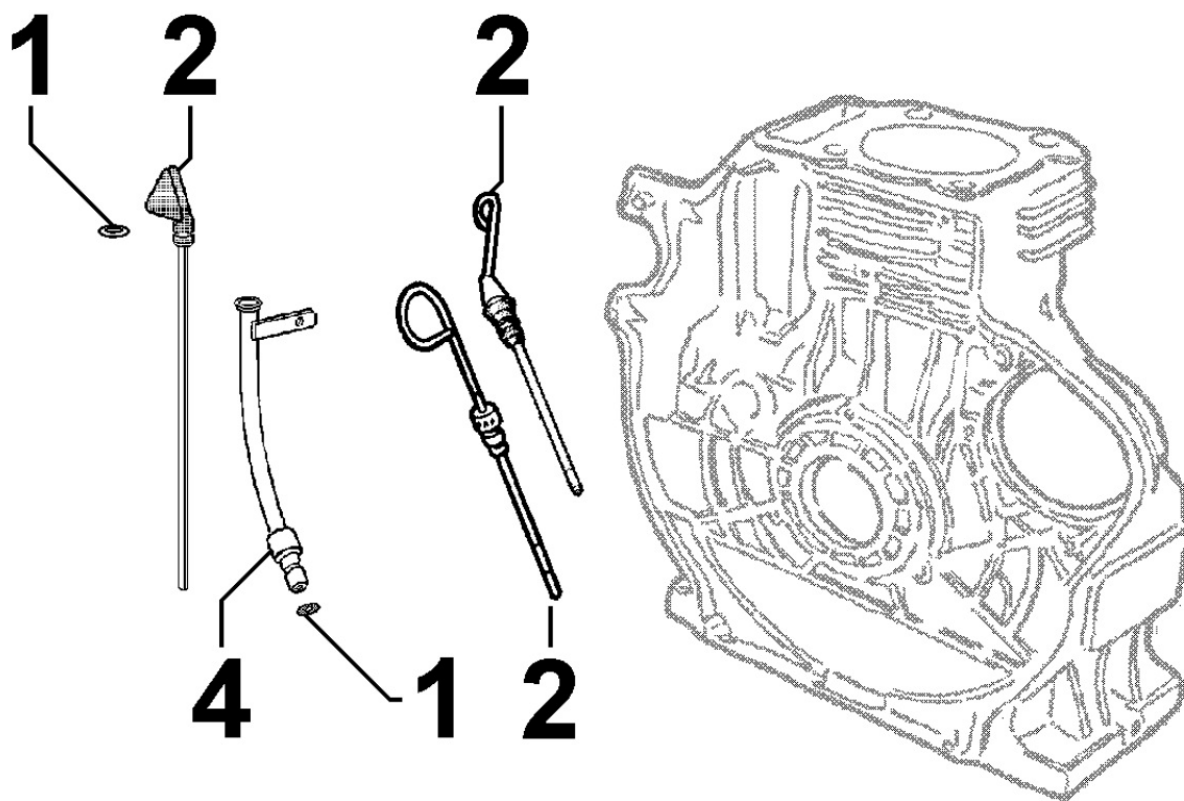

8043180010 - OIL DIPSTICK

Pos	Kit	Included In	Code	Description	Qty	Old Code	Tech. Info
2	(A)		ED0014004200-S	ASTA LIVELLO/DIPSTICK D	1