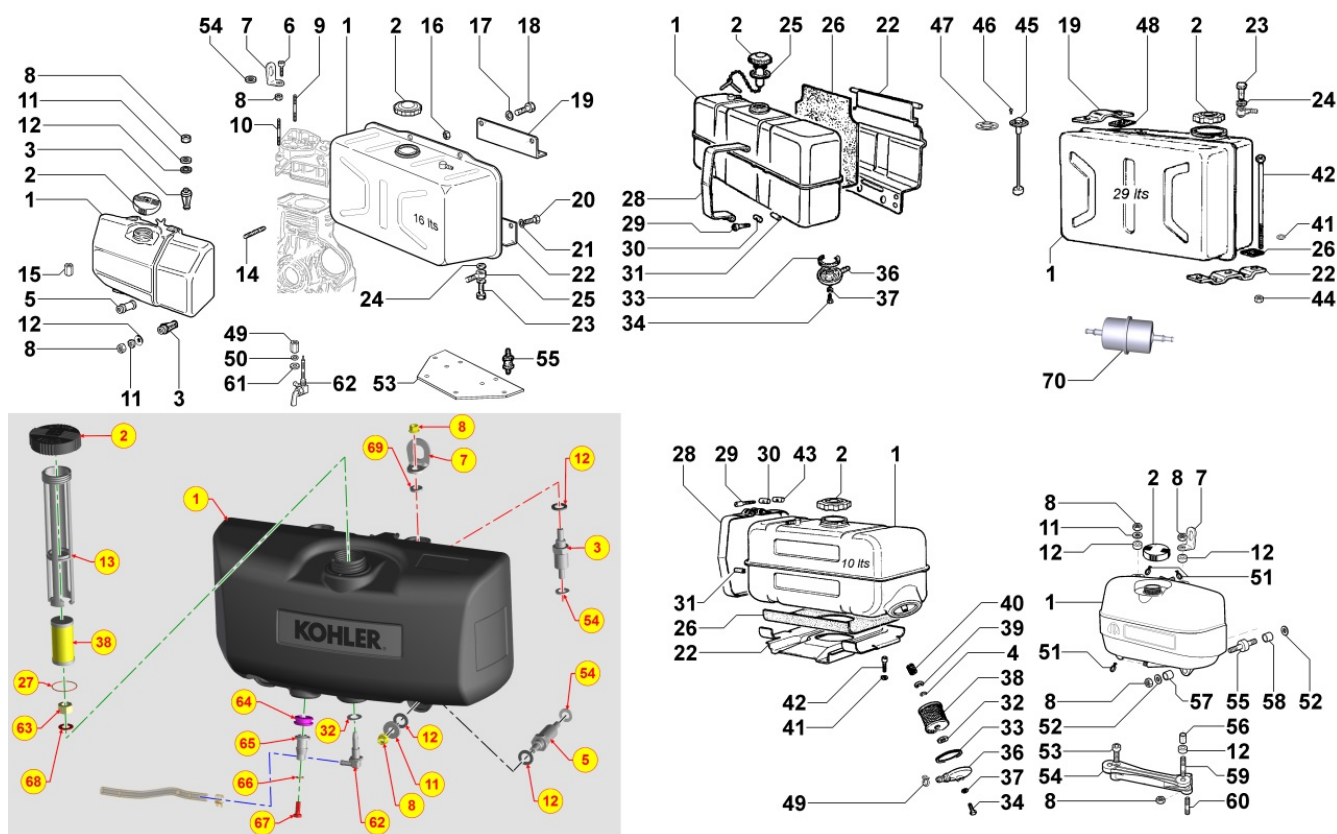

8063180010 - FUEL TANK

Pos	Kit	Included In	Code	Description	Qty	Old Code	Tech. Info
1			ED0081033230-S	FUEL TANK KOHLER 15LD400/440	1		
2			ED0090430790-S	CAP FUEL TANK COMPLETE	1		
3			ED0035274190-S	SPACER FOR FUEL TANK	2		
5			ED0035275090-S	SPACER FOR FUEL TANK	2		
7			ED0085060030-S	LIFTING HOOK	1		
8			ED0032401640-S	NUT	4		
9			ED0067800270-S	STUD M8X50	1		
10			ED0067801640-S	STUD M8X55	1		
11			ED0076701180-S	WASHER FOR FUEL TANK	4		
12			ED0077011540-S	RUBBER WASHER FOR FUEL TA	8		
14			ED0067801800-S	STUD M8X67	2		
69			ED0076250610-S	PLAIN WASHERS 8,4X16X3	1