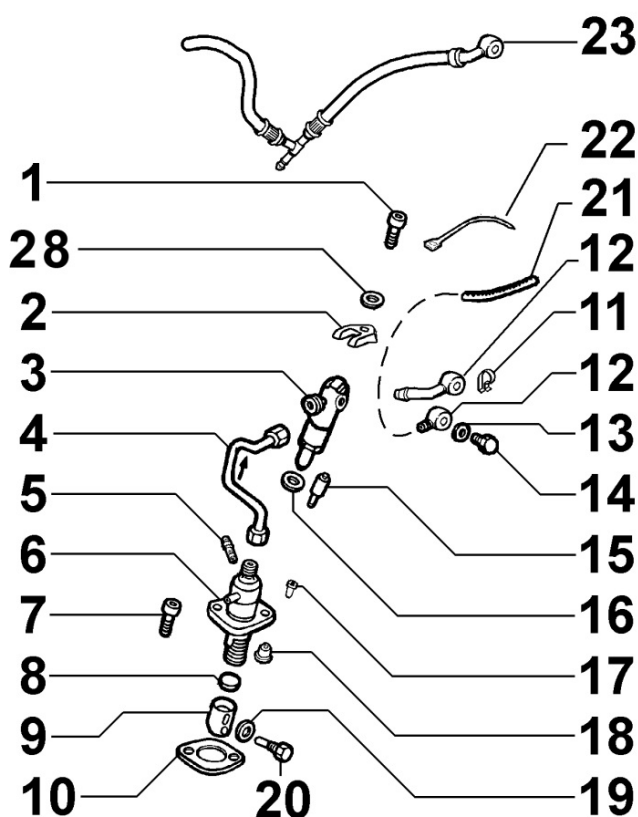

8030180270 - INJECTION SYSTEM

Pos	Kit	Included In	Code	Description	Qty	Old Code	Tech. Info
1			ED0097320780-S	SOC HEAD CAP SCR M6X25 8.8	1		
2			ED0085460790-S	INJECTOR SUPPORT BRACKET	1		
3	A		ED0066151270-S	P.POLVERIZ./NOZZLEHL. N	1		
4			ED0093760290-S	HIGH PRESSURE FUEL PIPE	1		
5			ED0072600570-S	RACCORDO/UNION N	1		
6	B		ED0065903590-S	INJECTION PUMP ASSY.	1		
7			ED0097303010-S	SOC HEAD CAP SCR M6X20L STEEL	2		
8			ED0060001130-S	SHIM 4.0MM	1		
8			ED0060001140-S	SHIM 4.1MM	1		
8			ED0060001150-S	SHIM 4.2MM	1		
8			ED0060001160-S	SHIM 4.3MM	1		
8			ED0060001170-S	SHIM 4.4MM	1		
8			ED0060001180-S	SHIM 4.5MM	1		
8			ED0060001190-S	SHIM 4.6MM	1		
8			ED0060001200-S	SHIM 4.7MM	1		
8			ED0060001210-S	SHIM 4.8MM	1		
8			ED0060001290-S	SHIM 5.0	1		
8			ED0060001300-S	SHIM 5.1MM	1		
9			ED0072151330-S	ROLLER TAPPET 15LD400	1		
10			ED0045801800-S	GUARNIZIONE/GASKET S	1		
11			ED0036300500-S	CLAMP TYPE CLIC D.9-11 55	1		
12			ED0072702910-S	INJECTOR BANJO	1		
13			ED0046700620-S	COPPER WASHER D10/6.2 1.5 THK	2		
14			ED0072600530-S	SCREW NIPPLE	1		
15		(A)	ED0065316460-S	PULVERIZER VCO 5X160° QNI=830CC/MIN	1		
16			ED0046700990-S	COPPER WASHER D16/7.5 1.0 THK	1