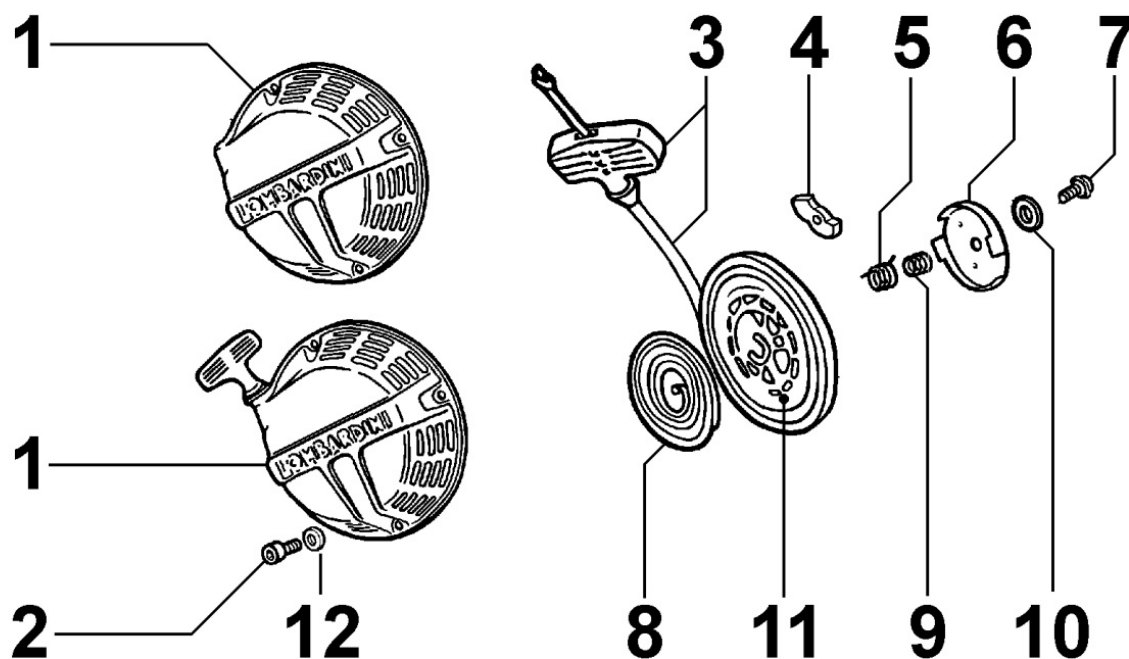

8120180280 - RECOIL STARTING

Pos	Kit	Included In	Code	Description	Qty	Old Code	Tech. Info
1	A		ED0014720620-S	RECOIL STARTING BLACK	1		
2			ED0097303090-S	SOC HEAD CAP SCR M6X8L 8.8	4		
3		(A)	ED0049040400-S	HANDLE	1		
4		(A)	ED0050250970-S	RECOILTOOTH	2		
5		(A)	ED0056600660-S	MOLLA DI RICHIAMO AUTOAVVOLGEN	1		
6		(A)	ED0079800630-S	SCODELLINO COMANDO INNESTI PER	1		
7		(A)	ED0097303400-S	ALLEN S.	1		
8		(A)	ED0058015390-S	MOLLA A SPIRALE X AUTOAVVOLGEN	1		
9		(A)	ED0055900260-S	MOLLA FRIZIONE X AUTOAVVOLGENT	1		
10		(A)	ED0077011820-S	RONDELLA/WASHER D 10	1		
11		(A)	ED0071003770-S	PULEGGIA X AUTOAVV. DX E SX	1