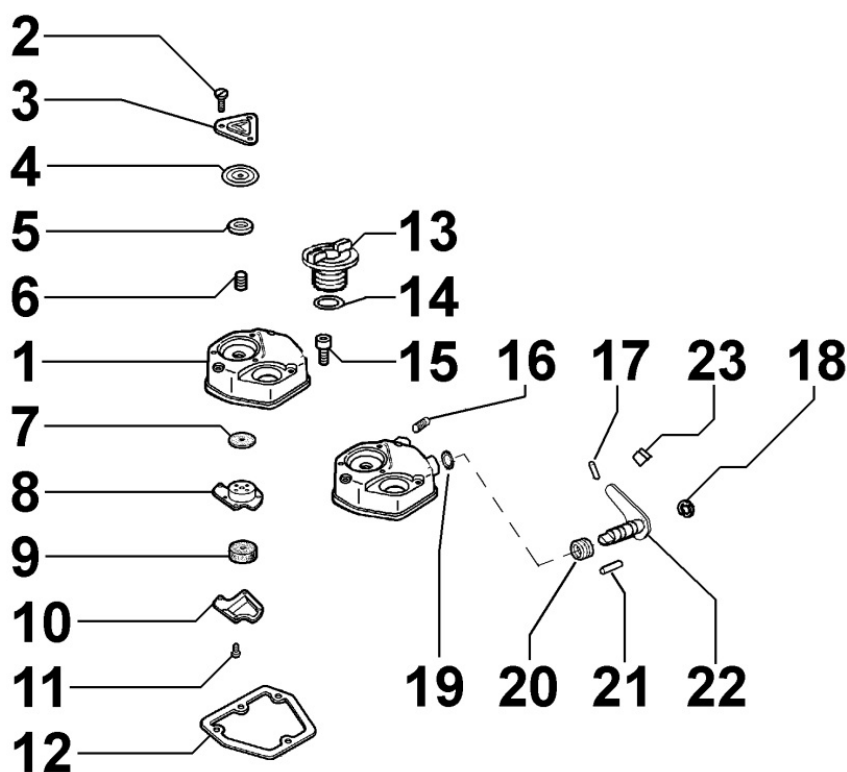

8022180010 - HEAD COVER

Pos	Kit	Included In	Code	Description	Qty	Old Code	Tech. Info
1	A		ED0021256600-S	CAPPELLO/COVER N	1		
2		(A)	ED0098653200-S	THREAD FORMING SCREW M4X10 ZN	3		
2		(A)	ED0098201680-S	*PHL HEAD SCR D3.9X9.5L	3		
3			ED0027503110-S	SAFETY VALVE COVER	1		
3		(A)		POS.1	1		
5		(A)	ED0076252700-S	LOCKING WASHER	1		
6			ED0057551280-S	SPRING ROCK ARM COVER	1		
7		(A)	ED0096950220-S	VALVE 15LD -40°	1		
8		(A)		POS.1	1		
9		(A)	ED0059760040-S	BRAID FILTER	1		
10			ED0051400230-S	PLATE FOR LOCKING	1		
10		(A)		POS.1	1		
11		(A)	ED0098653210-S	THEAD FORMING M3,5X6TC CRS ZNB	5		
12			ED0044000970-S	ROKER ARMS CAP GASKET	1		
13			ED0090320860-S	OIL REFUELLING CAP	1		
14			ED0012000820-S	O-RING D31.89/26.50 2.62 THK	1		
15			ED0097320160-S	SOC HEAD CAP SCR M6X40L 8.8	3