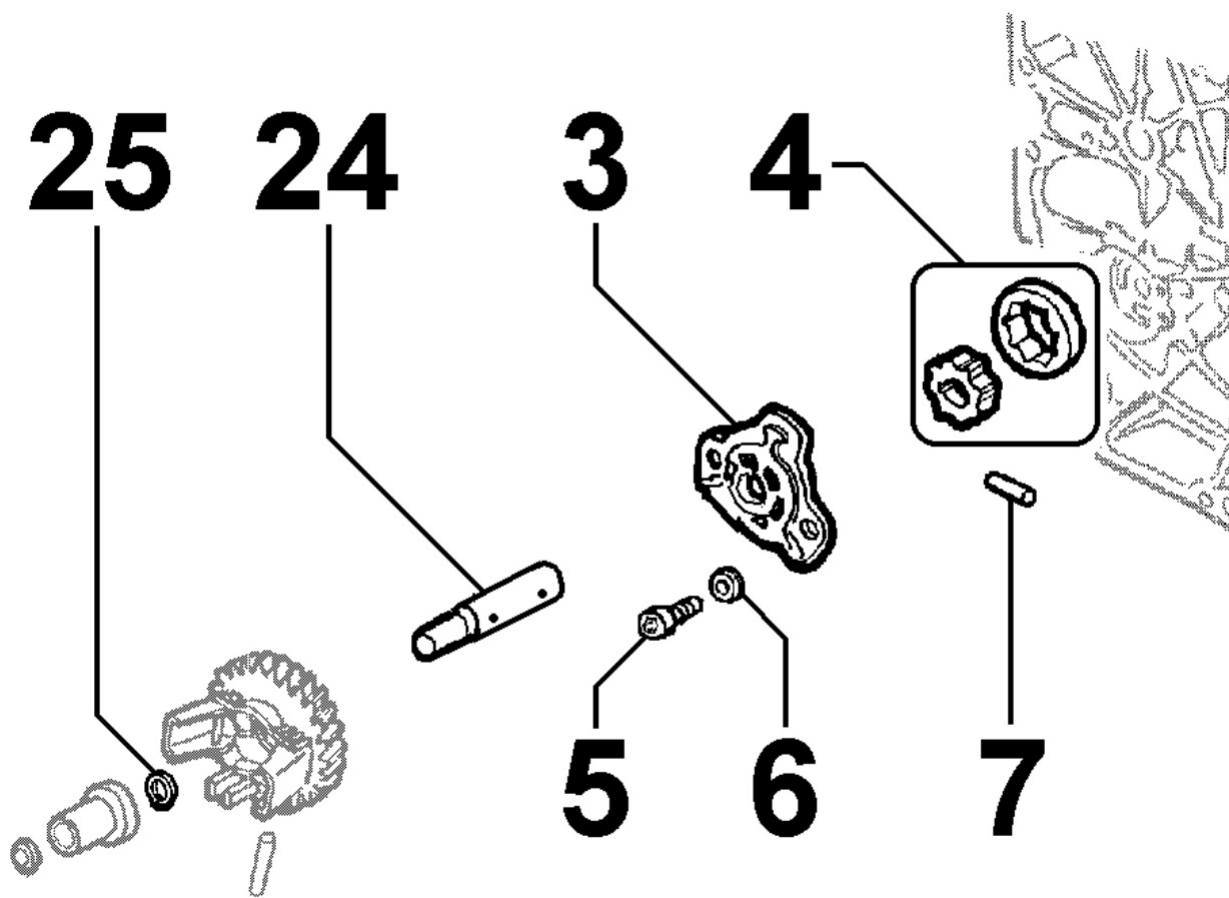

8040180010 - OIL PUMP

Pos	Kit	Included In	Code	Description	Qty	Old Code	Tech. Info
3			ED0088362100-S	SUPPORT OIL PUMP CAP	1		
4			ED0066050900-S	POMPA OLIO/OIL PUMP F	1		
5			ED0097300100-S	SOC HEAD CAP SCR M6X16L STEEL	2		
6			ED0075550040-S	*BEL WASHER D11/6.4 0.5 TH	2		
7			ED0077701720-S	CYL. PIN D3X15.8L	1		
24			ED0011112250-S	OIL PUMP SHAFT	1		▲
25			ED0012400040-S	EXT. CIRCLIP D10/9.6 1.0 THK	1