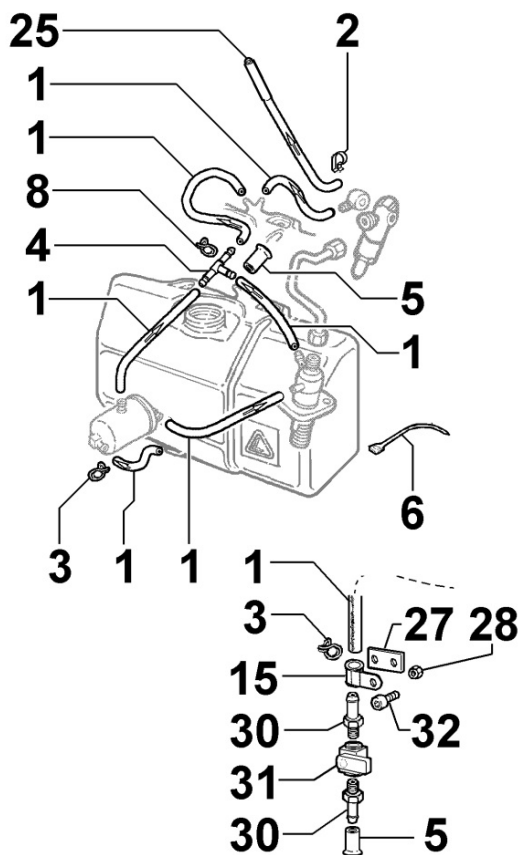

8011180060 - PISTON / CONNECTING ROD

Pos	Kit	Included In	Code	Description	Qty	Old Code	Tech. Info
1		(B)	ED0082112820-S	SEGMENTS SERIES STD 15LD440	1		
1		(B)	ED0082112830-S	RING SET +0,5 15LD440	1		
1		(B)	ED0082112840-S	SERIE SEGM. +1,0 15LD440	1		
2	(B)		ED0065028950-S	COMPLETE PISTON STD UR 15LD440	1		
2	(B)		ED0065028960-S	PISTONE COMPL.+0,5 UR 15LD440	1		
2	(B)		ED0065028970-S	COMPL. PISTON +1,0 UR 15LD440	1		
3		(B)	ED0011600650-S	PISTON PIN CIRCLIP	2		
4		(B)	ED0084801030-S	PISTON PIN 15LD440	1		
5	(A)		ED0015263020-S	COMPLETE CONNECTING ROD	1		▲
6		(A)	ED0017701770-S	BOLT	2		▲
8			ED0016401520-S	HALF BEAR. STD KIT 15LD400/441	1		▲
8			ED0016401530-S	BRONZ.BIELLA -0.25 15LD400/441	1		▲
8			KDISC.		1	ED0016401540-S	

8062180020 - FUEL FEED PUMP

Pos	Kit	Included In	Code	Description	Qty	Old Code	Tech. Info
16			ED0090802700-S	CONICAL CAP M8X1.25	2		

8063180010 - FUEL TANK

Pos	Kit	Included In	Code	Description	Qty	Old Code	Tech. Info
1			ED0081033230-S	FUEL TANK KOHLER 15LD400/440	1		
2			ED0090430790-S	CAP FUEL TANK COMPLETE	1		
3			ED0035274190-S	SPACER FOR FUEL TANK	2		
5			ED0035275090-S	SPACER FOR FUEL TANK	2		
7			ED0085060030-S	LIFTING HOOK	1		
8			ED0032401640-S	NUT	4		
9			ED0067800270-S	STUD M8X50	1		
10			ED0067801640-S	STUD M8X55	1		
11			ED0076701180-S	WASHER FOR FUEL TANK	4		
12			ED0077011540-S	RUBBER WASHER FOR FUEL TA	8		
14			ED0067801800-S	STUD M8X67	2		
69			ED0076250610-S	PLAIN WASHERS 8,4X16X3	1		

8064180010 - FUEL LINES

Pos	Kit	Included In	Code	Description	Qty	Old Code	Tech. Info
1			ED0093762300-S	FUEL TUBE TPR-PUR 5X10XL.500	1-6		
1			ED0093758720-S	FUEL HOSE 250MM (FOR SEC FILTER TO	1		

8070180120 - AIR SHROUD