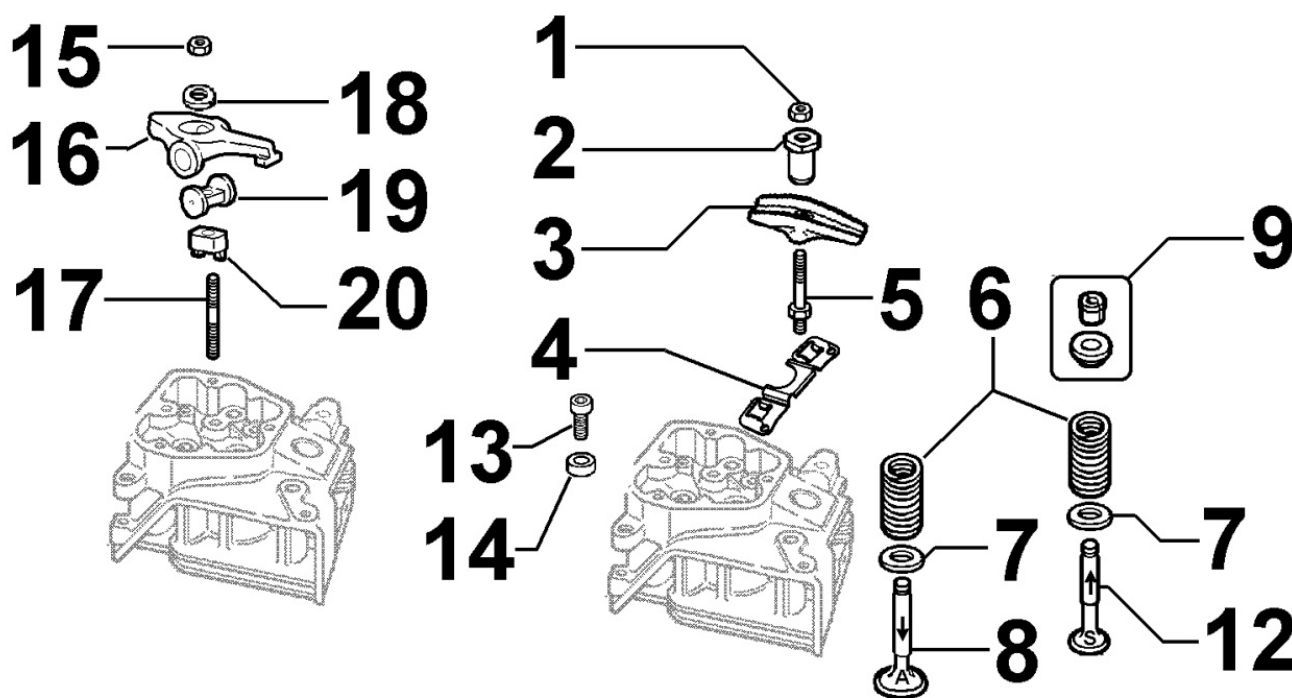

8036180020 - ROCKER ARMS / VALVES

Pos	Kit	Included In	Code	Description	Qty	Old Code	Tech. Info
6			ED0057551550-S	VALVE SPRING D	2		
7			ED0034301140-S	LOWER CUP	2		
8			ED0096521630-S	INTAKE VALVE	1		
9			ED0064101360-S	CUP COLLET SET 15LD400	2		
12			ED0096851550-S	EXHAUST VALVE	1		
15			ED0032030500-S	SELF LOCKING NUT M6 X 1	2		
16			ED0015412580-S	ROCKER ARM	2		▲
17			ED0067600970-S	STUD M6X30 UNI5914 CLASS 8.8	2		
18			ED0076200170-S	PL WASHER D14/6.2 0.5 THK C70	2		
19			ED0060451500-S	PERNO PIN	2		▲
20			ED0035120220-S	DISTANZIALE/SPACER	2		▲