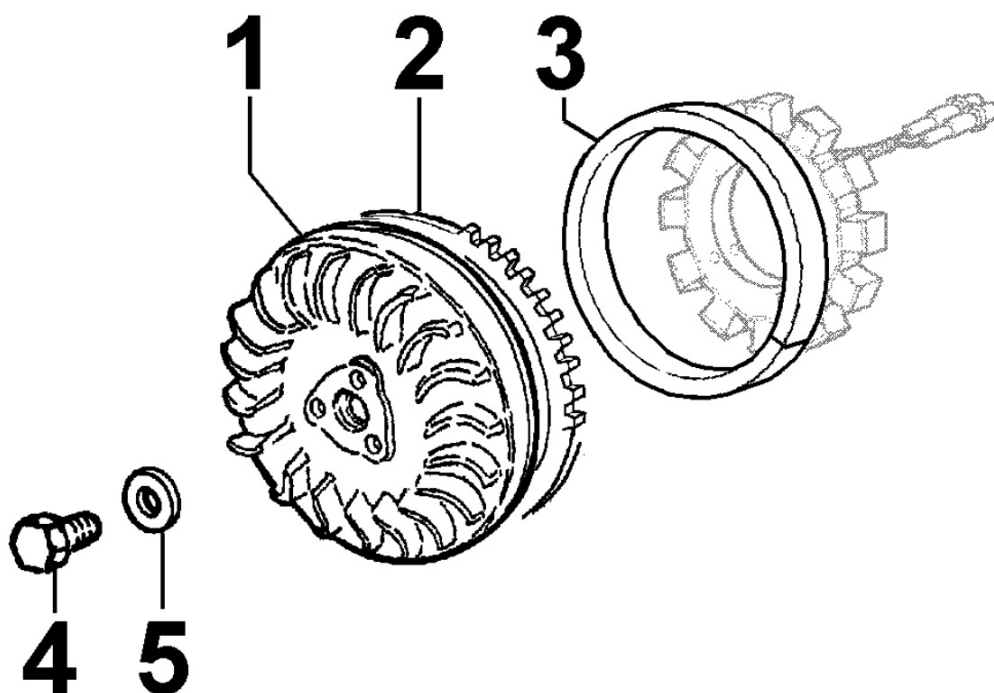

8012180070 - FLYWHEEL

Pos	Kit	Included In	Code	Description	Qty	Old Code	Tech. Info
1	(B)		ED0098816700-S	FLYWEEL WITH GEAR AND MAGNETE	1		
2		(A) (B)	ED0028162040-S	CORONA/RING GEAR N 15LD	1		
4			ED0018000300-S	FLYWHEEL HEX BOLT M14X35	1		
5			ED0076260430-S	PL WASHER D40/14.5 9 THK	1