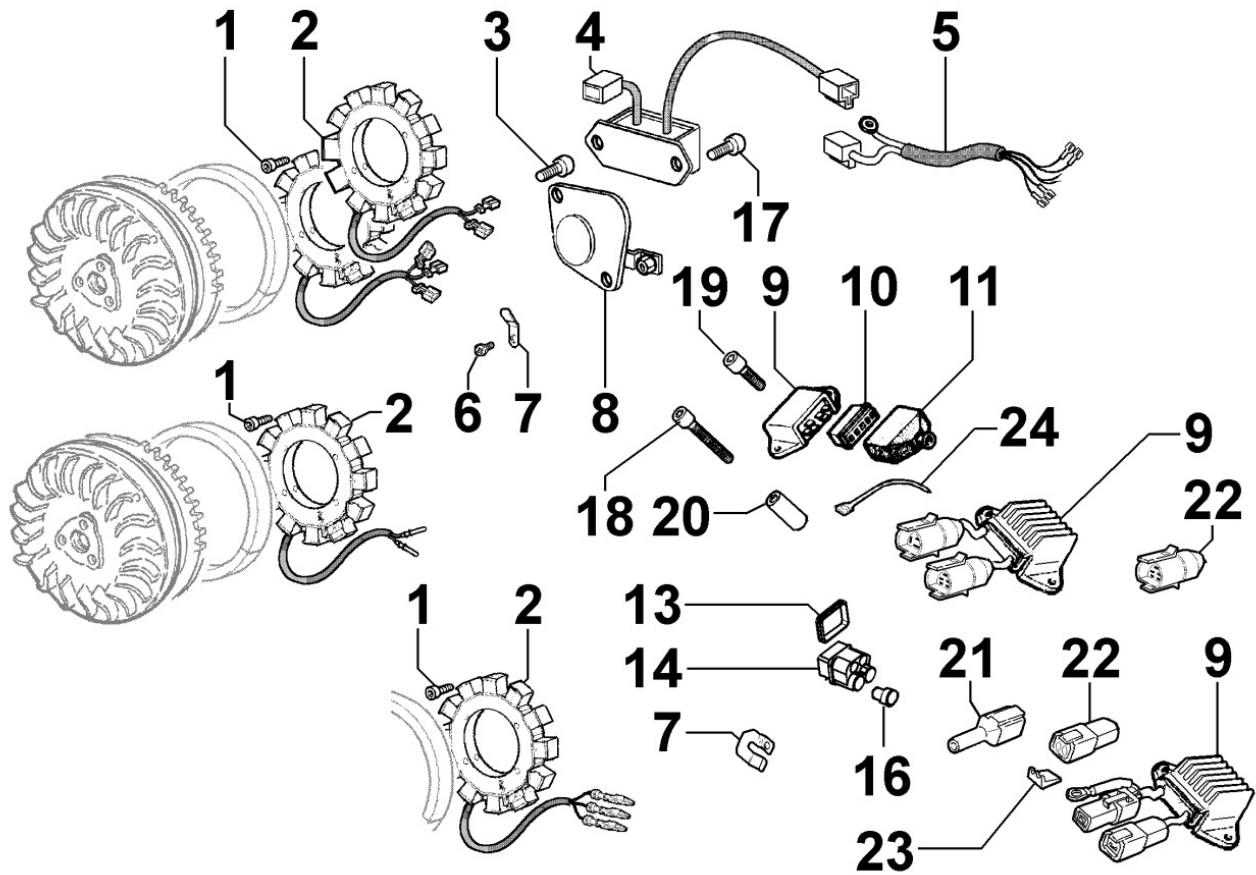

8100180280 - VOLTAGE ALTERNATOR

Pos	Kit	Included In	Code	Description	Qty	Old Code	Tech. Info
1			ED00992R0460-S	VITE/SCREW M.6X22 5931 8.8+Zn.b	3		
2			ED0085651160-S	STATOR 12V 12A 15LD40	1		⚠
6			ED0097901300-S	SCREW TC 6X8 CrNi1810 AISI 304	1		
7			ED0062751870-S	*FIXING PLATE FOR STATOR WIRE	1		
13			ED0045050490-S	SEALING GROMMET	1		⚠