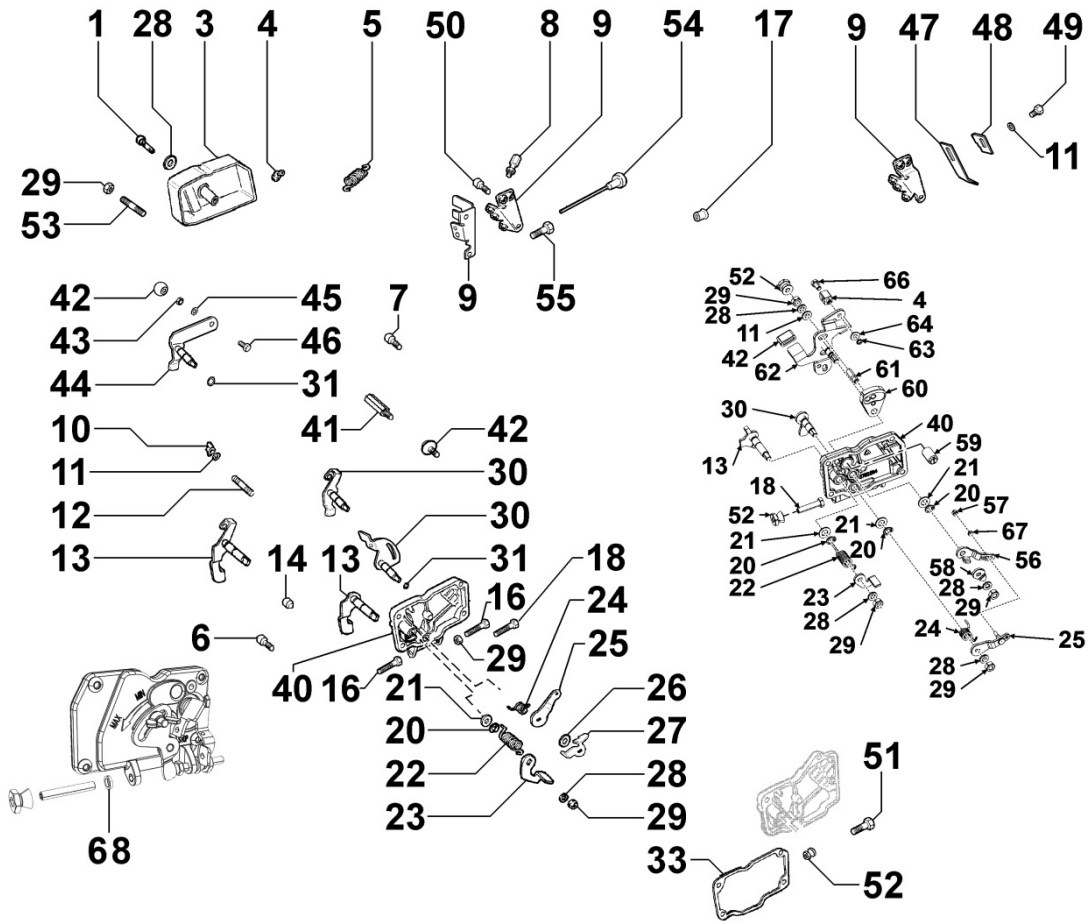

8051180230 - CONTROLS

Pos	Kit	Included In	Code	Description	Qty	Old Code	Tech. Info
5			ED0056554030-S	SPRING	1		
7			ED0097303370-S	HEX SOC BUTTON HEAD SCR M6X16L	2		
9			ED0085101690-S	BRACE	1		
11			ED0076250070-S	WASHER D12/6 1 THK	1		
14		(A)	ED0090801330-S	PLUG AVSEAL D8 02961-00810	1		
16		(A)	ED0017600270-S	HEX BOLT M6X40L STEEL 8.	1		
18			ED0017600290-S	HEX HEAD SCREW M6X30-5739-8G+ZN.B	1		
21		(A)	ED0076251050-S	PL. WASHER D15/8.2 0.5 THK STE	1		⚠
26		(A)	ED0076250100-S	WASHER D.8X15X1,5	1		
28		(A)	ED0075650040-S	SPRING WASHER D11.1/6.1 1.3 TH	1		
29		(A)	ED0032400080-S	NUT M6-CI.8 type 1-ISO	3		
31		(A)	ED0012000410-S	O-RING D8.04/4.48 1.78 T	1		
33			ED0044311980-S	CONTROL COVER GASKET	1		
40	A		ED0027505740-S	CONTROL COVER	1		
50			ED0097300120-S	SOC HEAD CAP SCR M6X20L STEEL	2		⚠