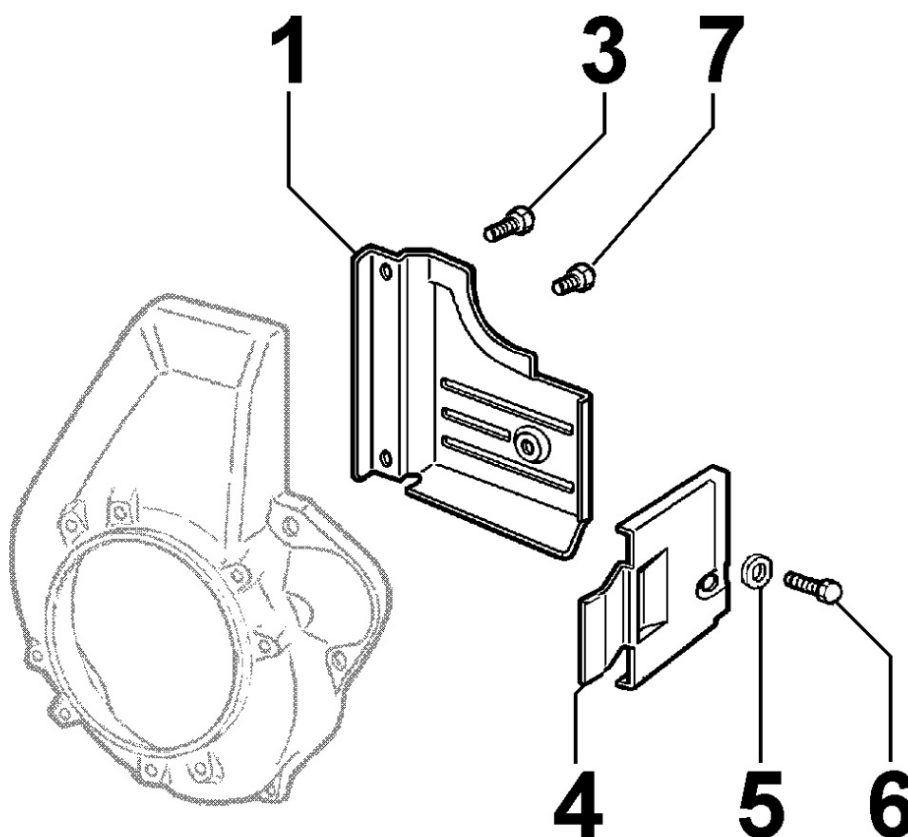

8072180060 - COOLING PLATES

Pos	Kit	Included In	Code	Description	Qty	Old Code	Tech. Info
1			ED0050664040-S	BLACK METAL SHEET ANTIPH	1		
3			ED0097901380-S	SCREW M6x10/SCREW M6x10	3		
4			ED0050663340-S	LAMIERA/PANEL N	1		
5			ED0075550040-S	*BEL WASHER D11/6.4 0.5 TH	2		
6			ED0098651220-S	VITE/SCREW	1