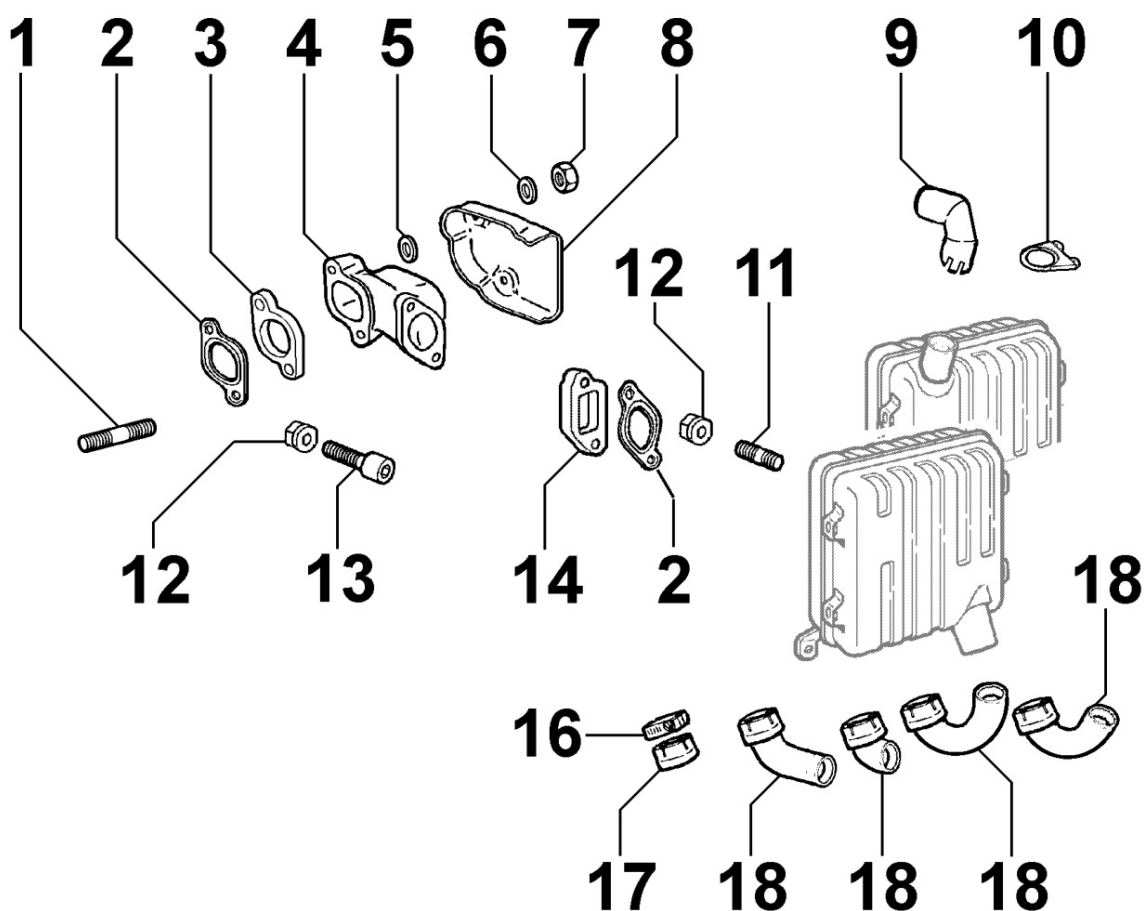

8087180120 - EXHAUST GAS ACCESSORIES

Pos	Kit	Included In	Code	Description	Qty	Old Code	Tech. Info
10			ED0036302210-S	CLAMP M8-D.35	1		
18			ED0091701270-S	TERMINALE SCARICO 15LD	1