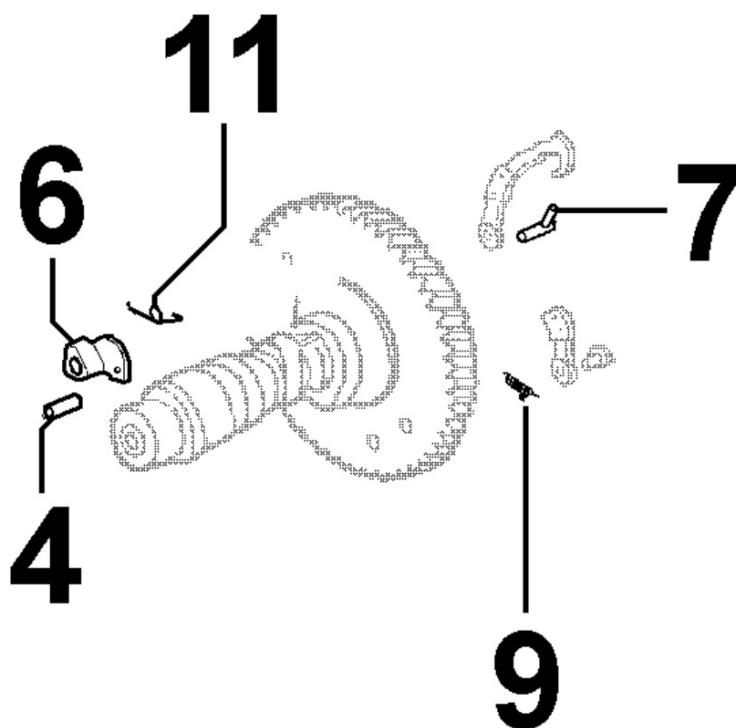

8037180060 - COMPRESSION RELEASE

Pos	Kit	Included In	Code	Description	Qty	Old Code	Tech. Info
4			ED0077702500-S	NEEDLE ROLLER D.3X13.8 BG2	1		
6			ED0054963890-S	MASSA ALZAVOLTA ANTIREVERSE	1		
7			ED0010150940-S	Albero COM.DECOMPRESS.COM	1		
9			ED0056601040-S	SPRING	1		
11			ED0056000490-S	MOLLA LEVA ANTIREVERSE	1