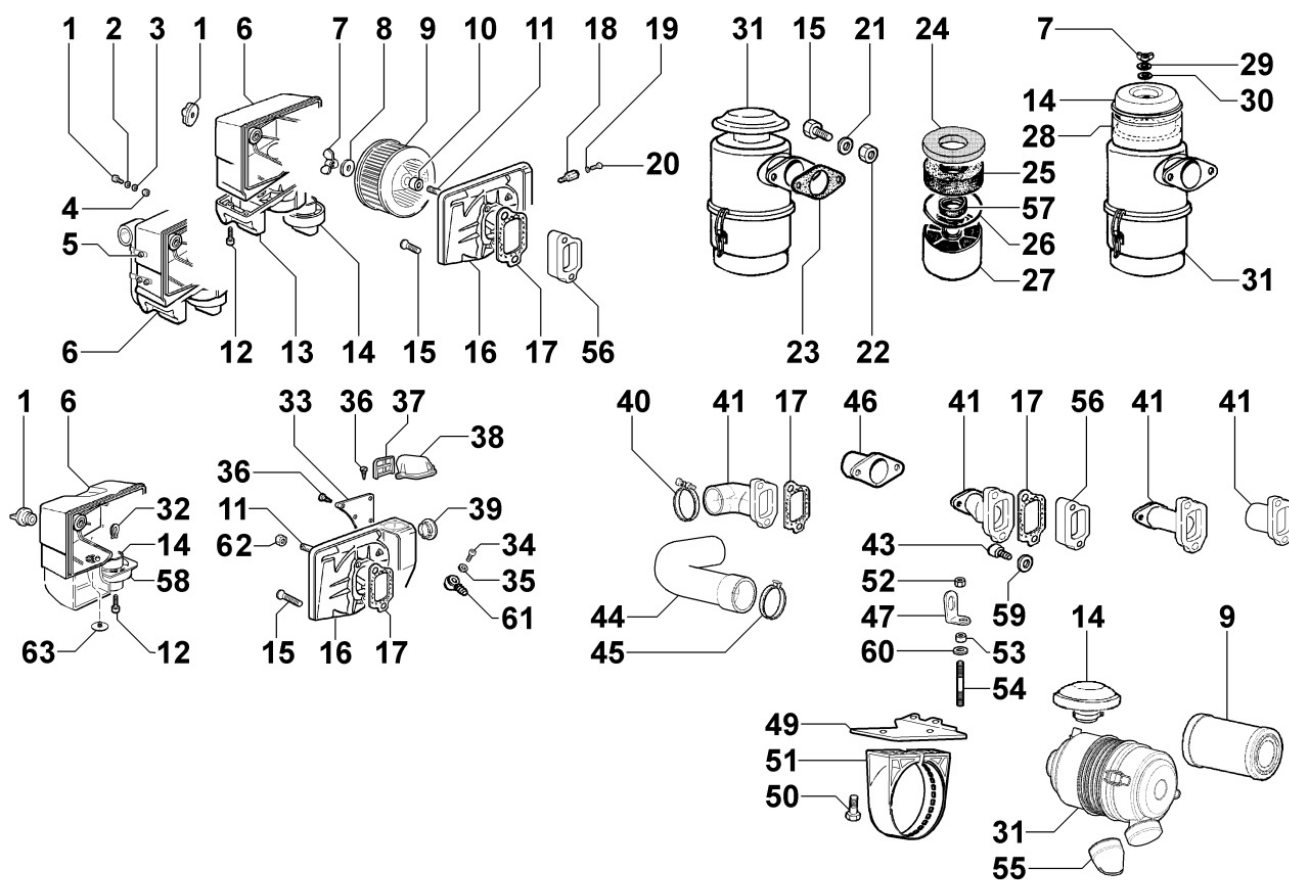

8081180570 - AIR FILTER

Pos	Kit	Included In	Code	Description	Qty	Old Code	Tech. Info
1		(A)	ED0065600010-S	AIR CLEANER COVER FIXING KNOB	1		
6	A		ED0027504550-S	STD AIR FLT COVER WITH C	1		▲
6		(A)	ED0027504520-S	COVER	1		▲
7			ED0032000060-S	WING NUT	1		
9			ED0021753060-S	AIR CLEANER CARTRIDGE	1		▲
10			ED0044900010-S	GASKET ON AIR FILTER BODY	1		▲
11			ED0067600430-S	STUD M6X35 SPECIAL - Zn	1		▲
12		(A)	ED0098201720-S	SCREW	4		
14		(A)	ED0067270520-S	CYCLONE PREFILTER 15LD400	1		
15			ED0098000550-S	SCREW TSPEI M8X30 UNI 59	2		
16	B		ED0087412990-S	SUPP.FT.COMPLETO 15LD EX255	1		▲
17			ED0044900960-S	GASKET	1		▲
32		(A)	ED0012410670-S	RING SEEG. E.D.18 INOX FOR SH.	1		▲
33		(B)	ED0028363470-S	BODY SEPARATOR	1		▲
36		(B)	ED0098201680-S	*PHL HEAD SCR D3.9X9.5L	13		
37		(B)	ED0069274930-S	PROT. FOR AIR SUCT. CURVE	1		
38		(B)	ED0029401010-S	CURVA ORIENTABILE ASPIRAZIONE	1		
39		(B)	ED0090001900-S	CLOSING CAP AIR FILTER	1		
58		(A)	ED0067270510-S	PREFILTER BRACE 15LD400	1