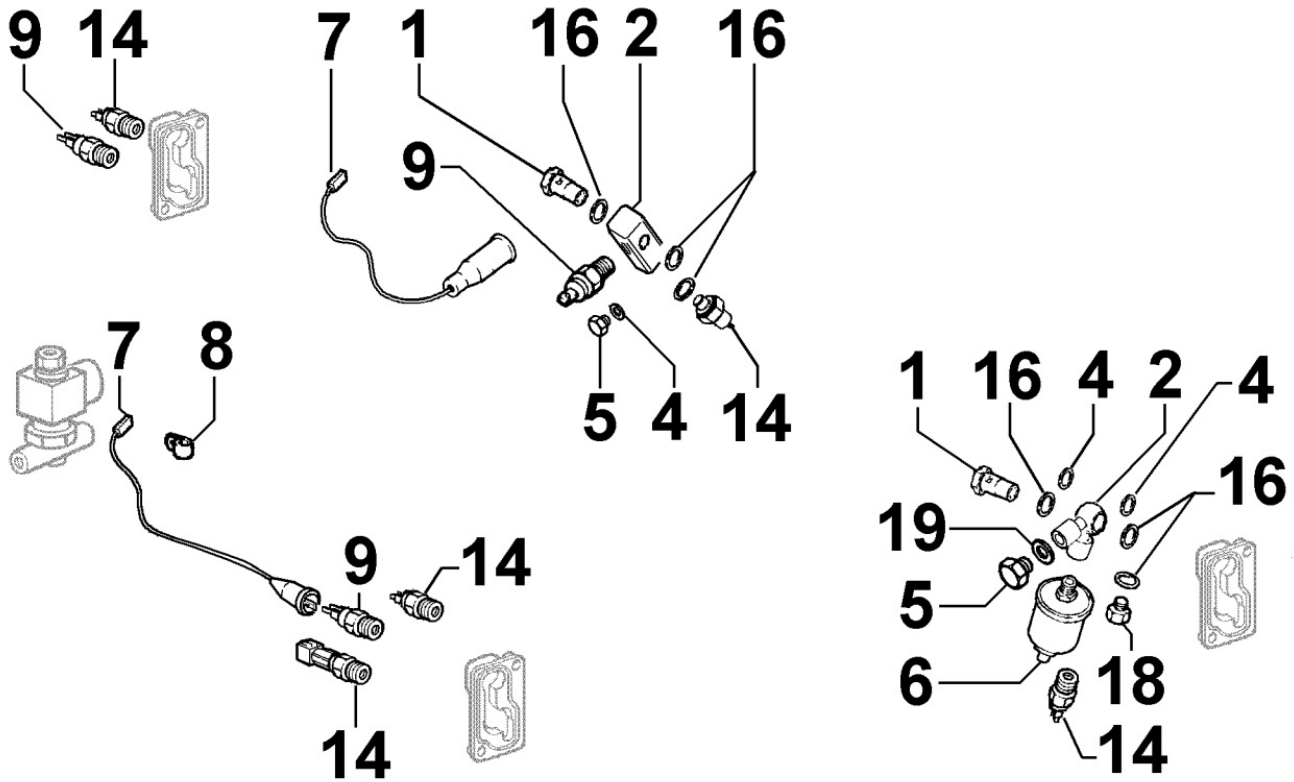

8102180190 - OIL PRESSURE SWITCH

Pos	Kit	Included In	Code	Description	Qty	Old Code	Tech. Info
9			ED0067450900-S	PRESSURE SWITCH M10 0,6 BAR NC	1