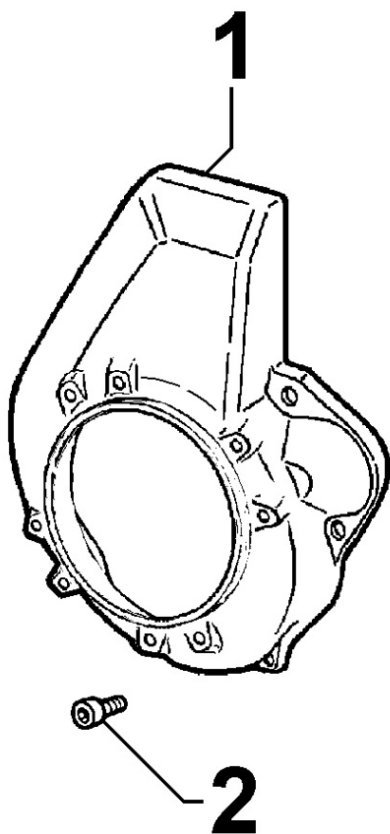

8070180120 - AIR SHROUD

Pos	Kit	Included In	Code	Description	Qty	Old Code	Tech. Info
1			ED0025697610-S	COMPLETE AIR SHROUD BLACK	1		
2			ED0097320840-S	SOC HEAD SCR M6X12L UNI5931 ST	5