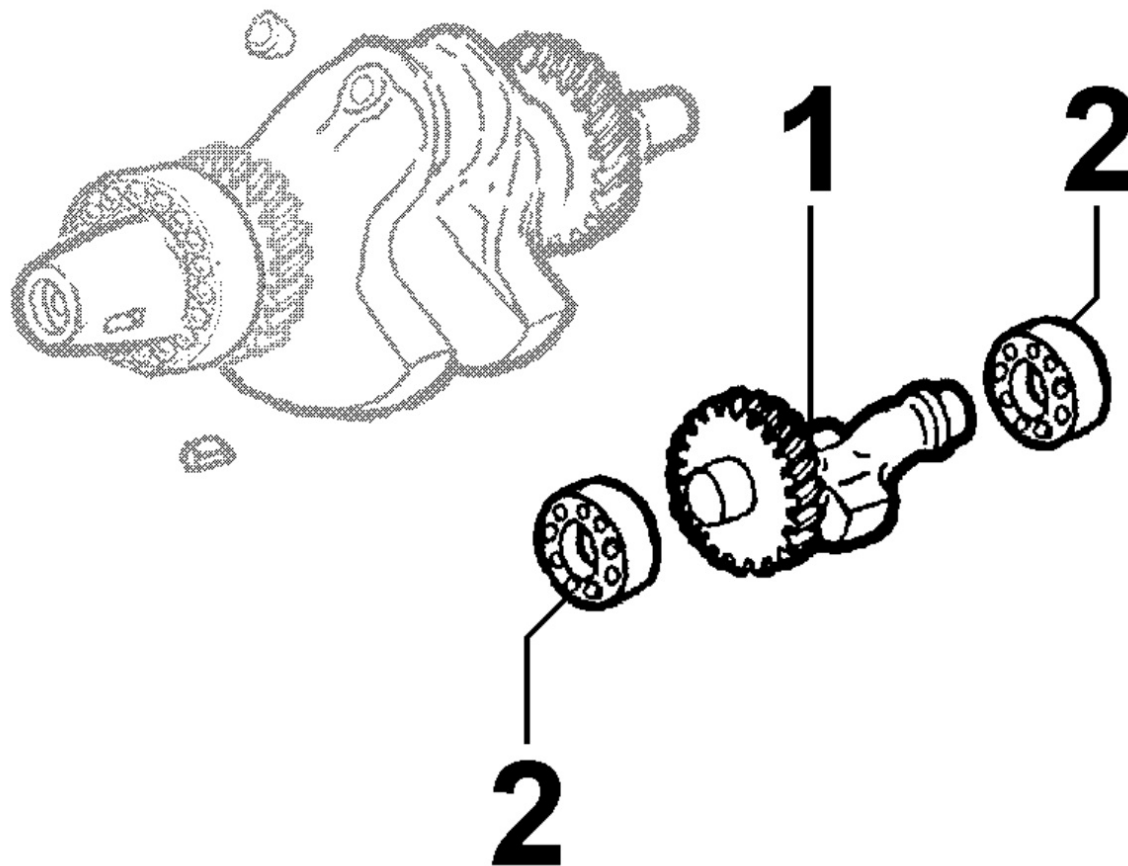

8013180020 - EQUALIZER SHAFT

Pos	Kit	Included In	Code	Description	Qty	Old Code	Tech. Info
1			ED0011112670-S	EQUALIZER SHAFT ASS.Y	1	ED0011112590-S	
2			ED0030020770-S	BALL BEARING D35/15 11 T	2