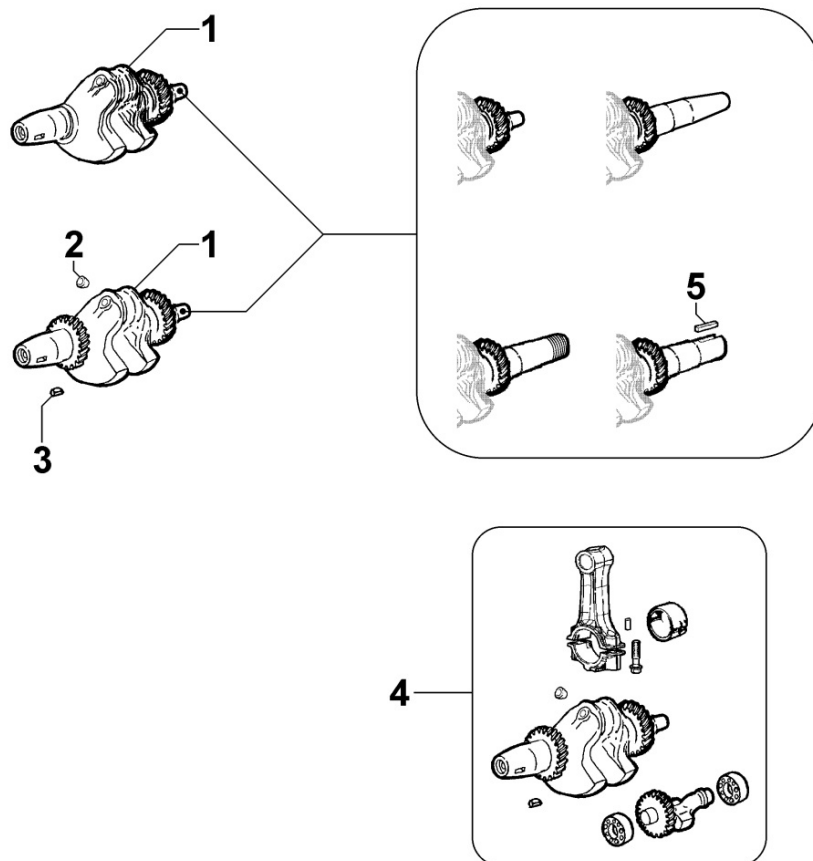


ED3C0770

Spare Parts Catalogue

§15LD440-S(#ED3C0773)

Update Date 29/03/2020

Print Date 01/04/2020

Tavola ricambi

Index	Description
8010180340	CRANKSHAFT
8011180060	PISTON / CONNECTING ROD
8012180070	FLYWHEEL
8013180020	EQUALIZER SHAFT
8020180350	CRANKCASE
8021180020	CYLINDER HEAD
8022180010	HEAD COVER
8024180010	TIMING GEAR SIDE SUPPORT
8030180270	INJECTION SYSTEM
8035180060	CAMSHAFT
8036180020	ROCKER ARMS / VALVES
8037180060	COMPRESSION RELEASE
8040180010	OIL PUMP
8042180060	OIL FILTER
8043180010	OIL DIPSTICK
8044180010	OIL PRESSURE VALVE
8050180160	SPEED GOVERNOR
8051180230	CONTROLS
8061180040	FUEL FILTER
8062180020	FUEL FEED PUMP
8063180010	FUEL TANK
8064180010	FUEL LINES
8070180120	AIR SHROUD
8072180060	COOLING PLATES
8081180570	AIR FILTER
8086180350	EXHAUST LINE
8087180120	EXHAUST GAS ACCESSORIES
8100180280	VOLTAGE ALTERNATOR
8101180050	STARTING MOTOR
8102180190	OIL PRESSURE SWITCH
8103180280	CONTROL PANEL / ENGINE WIRES
8110180010	STARTING
8120180280	RECOIL STARTING

8010180340 - CRANKSHAFT

Pos	Kit	Included In	Code	Description	Qty	Old Code	Tech. Info
1	(A)		ED0010514270-S	CR.SHFT EXT 4SAE 15LD400 FOR SPARE	1	ED0010512320-S	
2		(A)	ED0090801320-S	PLUG AVSEAL D6 02961-00607	1		
3		(A)	ED0022800670-S	KEY	1		
5		(A)	ED0022800500-S	KEY 6,32x6,32x60	1		