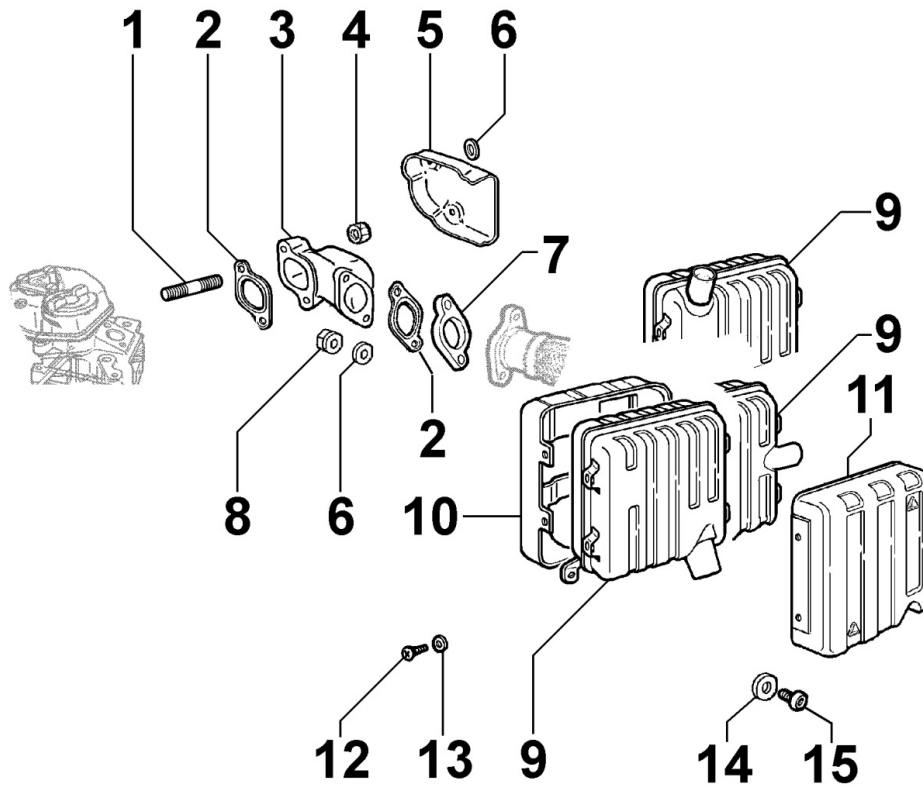

8086180350 - EXHAUST LINE

Pos	Kit	Included In	Code	Description	Qty	Old Code	Tech. Info
1			ED0067800270-S	STUD M8X50	2		
2		(B)	ED0045011010-S	GASKET EXHAUST MANIFOLD	1		
3		(B)	ED0024866630-S	STV - COLLETTORE SCARICO 440	1		
4			ED0032401720-S	NUT M8X1,25 5588 cl.8	2		
5		(A)	ED0069275950-S	PROT COVER EXH MANIFOLD 15LD	1		
6			ED0044800030-S	PAPER WASHER FOR EXHAUST MANIFOLD	4		
8		(B)	ED0032401650-S	FLG NUT M8 COPPER PLATED	2		
9		(A)	ED0054606220-S	MUFFLER	1		
10			ED0069273680-S	GUARD	1	ED0069273180-S	
11		(A)	ED0069275210-S	GUARD	1		
12			ED0097900370-S	VITE/SCREW	4		
13			ED0075550270-S	X5 CR.NI1810 AISI3	4		
14			ED0075000200-S	PLAIN WASHERS 8,4X20X6	1		
15			ED0097301180-S	*SCREW M8x22 UNI5931-8.8+Z	1