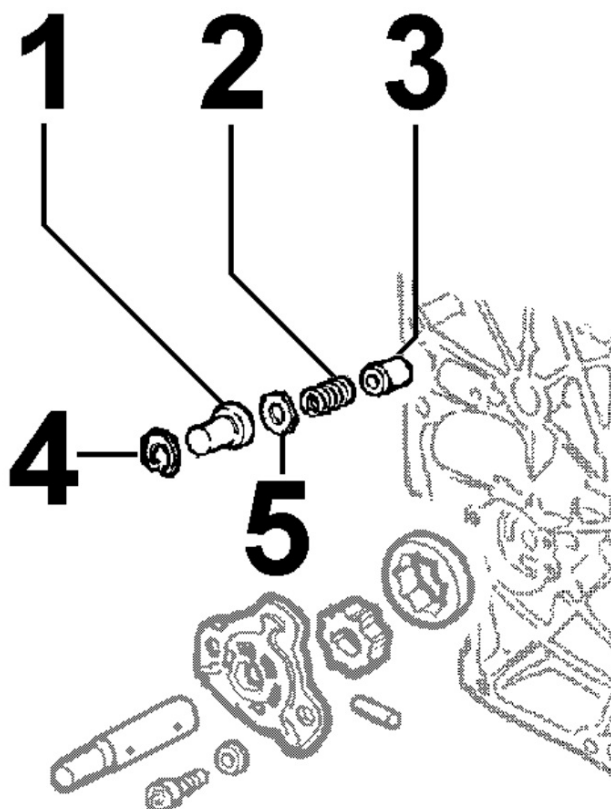

8044180010 - OIL PRESSURE VALVE

Pos	Kit	Included In	Code	Description	Qty	Old Code	Tech. Info
1			ED0079800770-S	SPRING RETAINER	1		
2			ED0056250230-S	MOLLA/SPRING N	1		
3			ED0064950740-S	MAX OIL PRES.PISTON	1		
4			ED0012400170-S	INT CIRCLIP D20/21.5 1.0 THK	1		
5			ED0076251050-S	PL. WASHER D15/8.2 0.5 THK STE	1