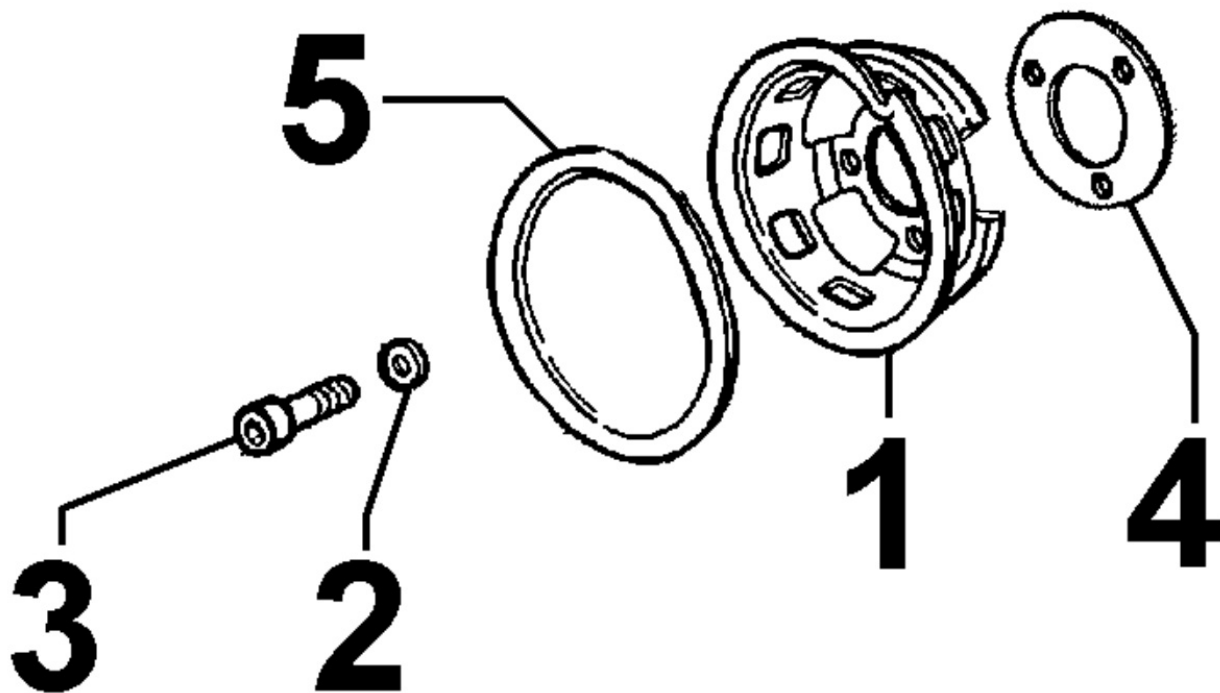

8110180010 - STARTING

Pos	Kit	Included In	Code	Description	Qty	Old Code	Tech. Info
1			ED0069611080-S	STARTING PULLEY GR.16	1		
2			ED0075650070-S	SPRING WASHER D14.2/8.2	3		
3			ED0097320630-S	SOC HEAD CAP SCR M8X35L 8.8	3