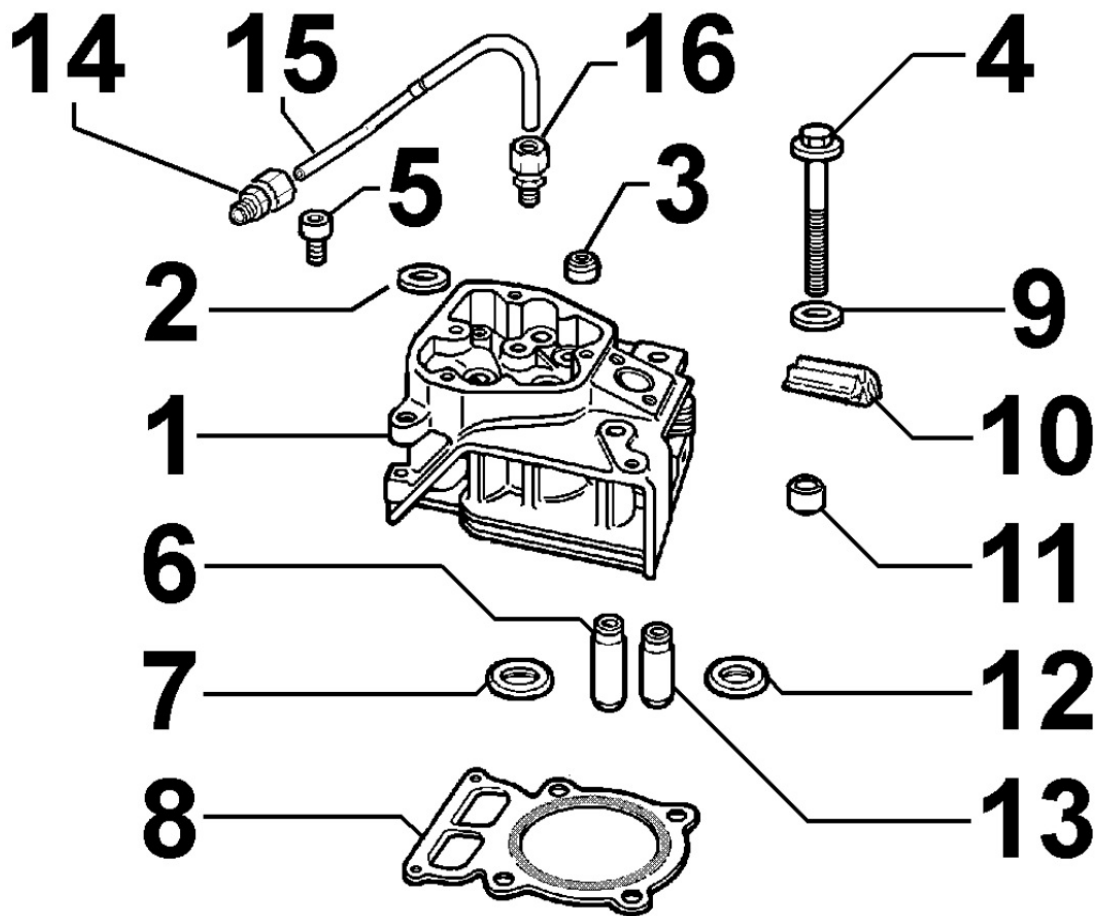

8021180020 - CYLINDER HEAD

Pos	Kit	Included In	Code	Description	Qty	Old Code	Tech. Info
1	A		ED0092007190-S	CYL. HEAD ASSY 15LD400	1		
1	A		ED0092007190-S	CYL. HEAD ASSY 15LD400	1	ED0092007200-S	
2			ED0076250610-S	PLAIN WASHERS 8,4X16X3	1		
3			ED0045350150-S	VALVE STEM SEAL	2		
4			ED0018621520-S	CYLINDER HEAD BOLT	4		
5			ED0097320780-S	SOC HEAD CAP SCR M6X25 8.8	2		▲
6		(A)	ED0048452180-S	VALVE GUIDE INTAKE F	1		
7		(A)	ED0080002190-S	VALVE SEAT EXHAUST	1		
8			ED0047307540-S	HEAD GASKET 15LD440 SP.1,0	1		▲
8			ED0047307550-S	HEAD GASKET 15LD440 SP.1,1	1		▲
8			ED0047307560-S	HEAD GASKET 15LD440 SP.1,2	1		▲
8			ED0047307620-S	GASKET THICKNESS 1mm INCREASED 1mm	1		▲
8			ED0047307630-S	GRAFPAK GASKET	1		▲
8			ED0047307640-S	GASKET SP.1.2	1		▲
9			ED0076251300-S	WASHER D19/10.2 1.0 THK	4		
10			ED0047755880-S	GASKET	1		
11			ED0019701400-S	CYL DOWEL D13/11 15 LONG	2		
12		(A)	ED0080002180-S	VALVE SEAT INLET	1		
13		(A)	ED0048452820-S	VALVE GUIDE EXHAUST	1