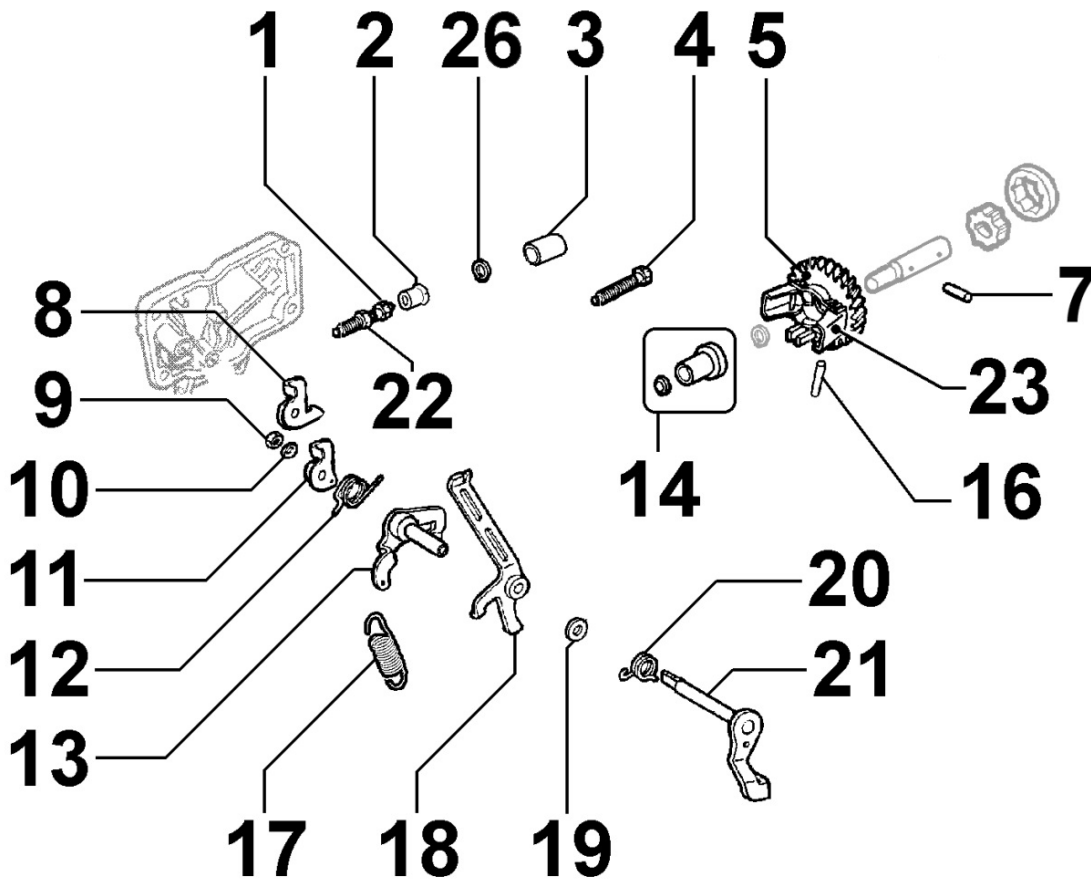

8050180160 - SPEED GOVERNOR

Pos	Kit	Included In	Code	Description	Qty	Old Code	Tech. Info
1			ED0085761430-S	Torque adapter capsule BOMAG	1		
2			ED0021450370-S	RUBBER CAP FOR ADJ BANJO - 6MM	1		
5	(B)		ED0048964350-S	REGULATOR GEAR SUB-ASSY	1		▲
7		(B)	ED0077701720-S	CYL. PIN D3X15.8L	1		
8			ED0052012870-S	LEVA/LEVER N	1		
9			ED0032400080-S	NUT M6-CI.8 type 1-ISO	1		
10			ED0075650040-S	SPRING WASHER D11.1/6.1 1.3 TH	1		
12			ED0058015820-S	MOLLA/SPRING S I 10	1		
13			ED0052021010-S	LEVA/LEVER	1	ED0015852150-S	
14		(B)	ED0072002760-S	PUNTALINO/DRIVE ROD N	1	ED0072002750-S	▲
16		(B)	ED0077701710-S	CYL. PIN D3X27.8L	2		
17			ED0056552200-S	MOLLA/SPRING F 10	1		
18			ED0052011320-S	LEVER N	1		▲
19			ED0076251050-S	PL. WASHER D15/8.2 0.5 THK STE	1		▲
20			ED0056000420-S	MOLLA/SPRING N	1		
21			ED0052012940-S	COMPLETE LEVER 18LD	1		▲