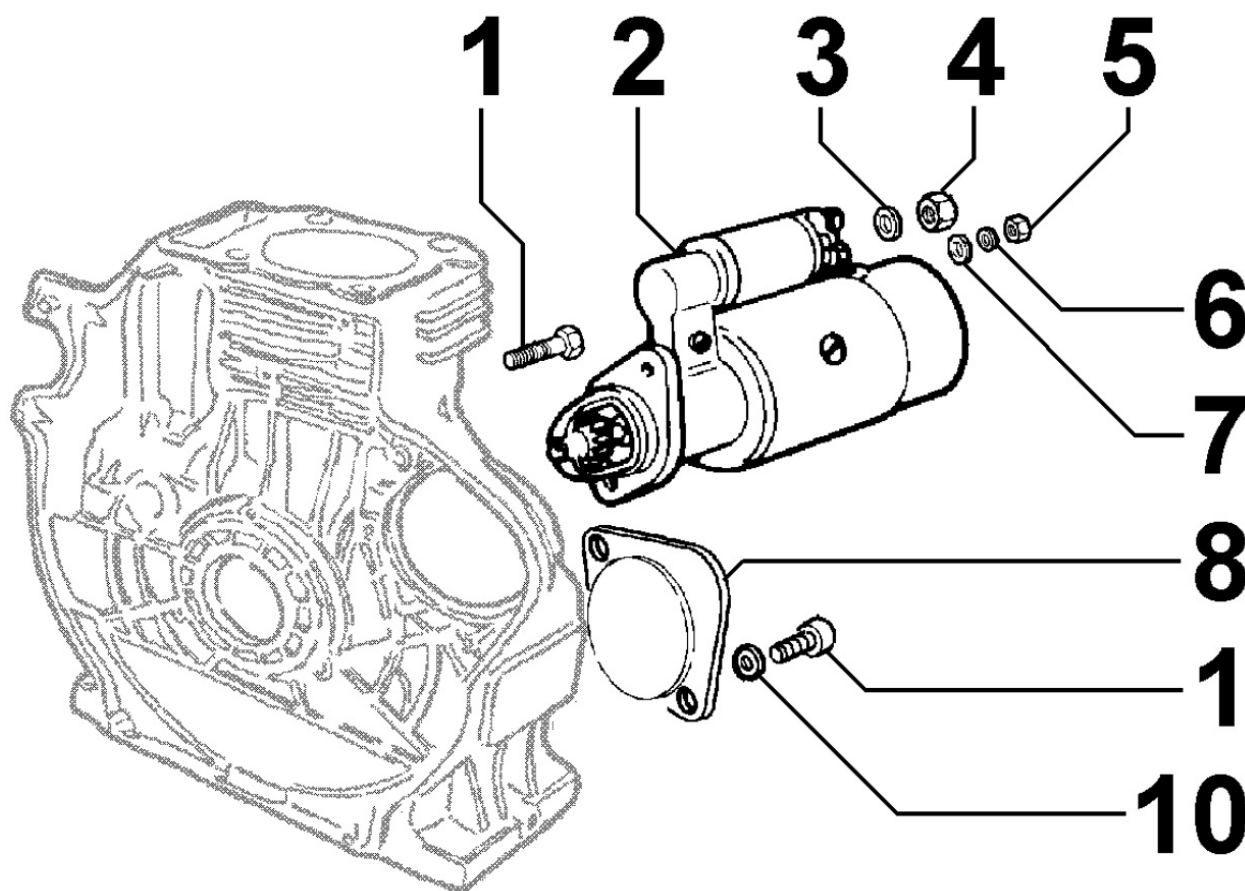

8101180050 - STARTING MOTOR

Pos	Kit	Included In	Code	Description	Qty	Old Code	Tech. Info
1			ED00992R0240-S	SOC HEAD CAP SCR M10X25	2		
2			ED0058402150-S	*MOTOR. AVV./STARTER MOTO	1		
3			ED0075650070-S	SPRING WASHER D14.2/8.2	1		
4			ED0032400180-S	HEX NUT M8 1.25P STEEL 8	1		
5			ED0032400090-S	HEX NUT M6 1.0P UNI55886	1		
6			ED0075550040-S	*BEL WASHER D11/6.4 0.5 TH	1		
7			ED0076250080-S	PLAIN WASHERS 6,4X12,5X1,6	1