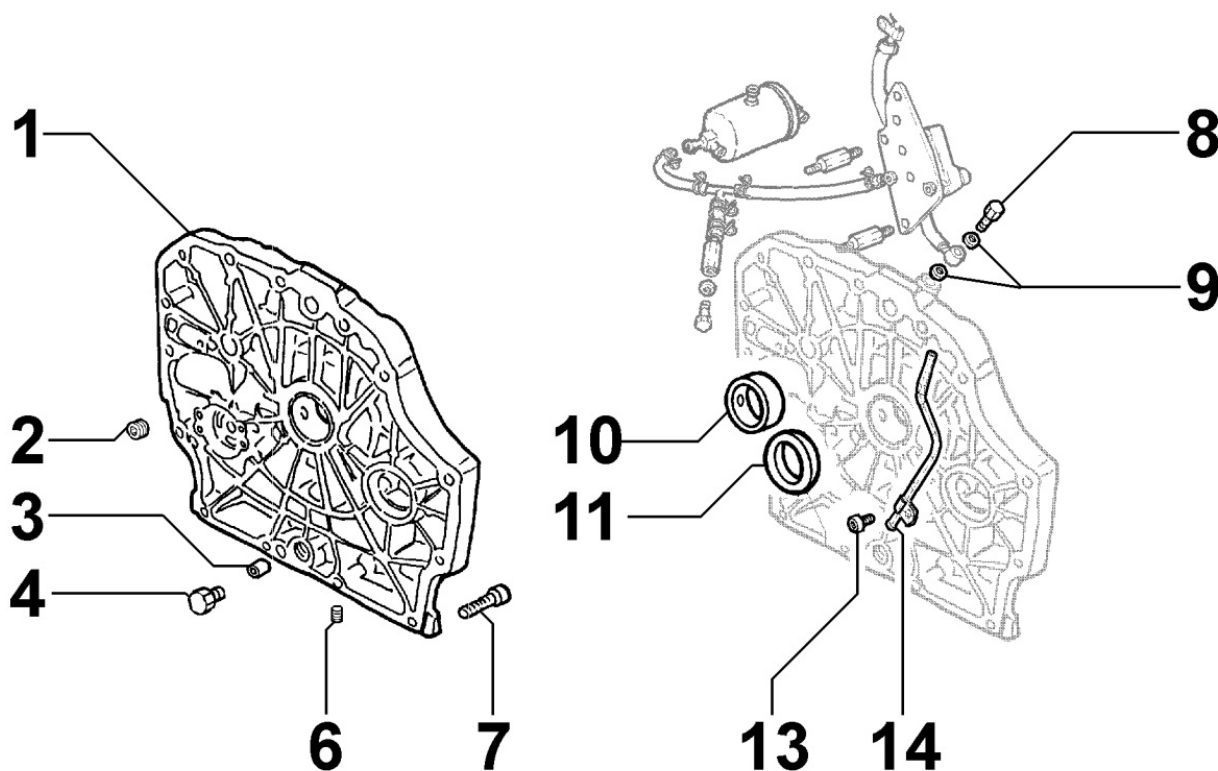

8024180010 - TIMING GEAR SIDE SUPPORT

Pos	Kit	Included In	Code	Description	Qty	Old Code	Tech. Info
1	(A)		ED0066458780-S	CASE COVER	1		
3			ED0019703380-S	CYL. DOWEL D11/8 18 LONG	2		
6			ED0097651620-S	VITE STEI 10X1 CONICA DI	2		
7			ED0097300310-S	SOC HEAD CAP SCR M8X40L 1	15		
10			ED0016112100-S	BUSH.B.CRSHT-0.25mm15LD400	1		
10			ED0016112110-S	BUSH B.CRSHT-0.50mm15LD400	1		
10			ED0016112120-S	BUSH B.CRSHT-1.0mm15LD400/440	1		
10		(A)	ED0016112090-S	BUSH B.CRSHAFT STD SPARE 15LD	1	ED0016112020-S	
11			ED0012133900-S	OIL SEAL D50/30 7 THK	1