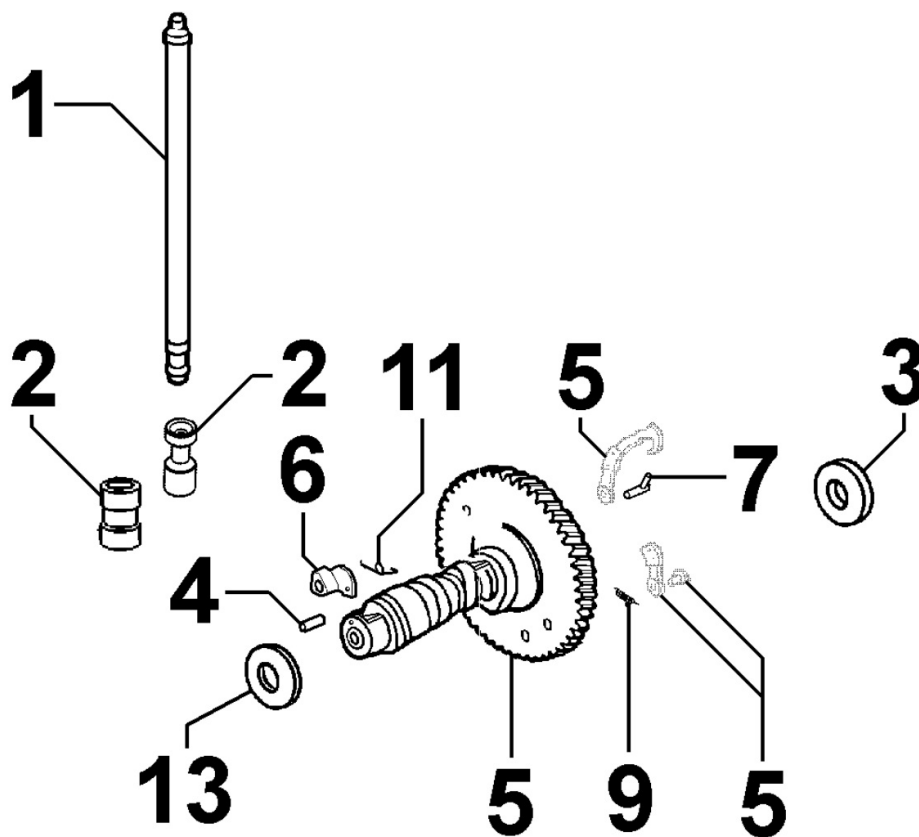

8035180060 - CAMSHAFT

Pos	Kit	Included In	Code	Description	Qty	Old Code	Tech. Info
1			ED0014101650-S	PUSHROD D	2		
2			ED0072151130-S	HYDRAULIC TAPPET N	2		
3			ED0013012450-S	PL. WASHER D28/16 0.5 TH	1		
4		(A)		803718..0	1		
5	A		KDISC.		1	ED0010110530-S	
6		(A)		803718..0			
7		(A)		803718..0	1		
9		(A)		803718..0	1		
11		(A)		803718..0	1		
13			ED0013013540-S	PL.WASHER D29.8/18 0.5 T	1