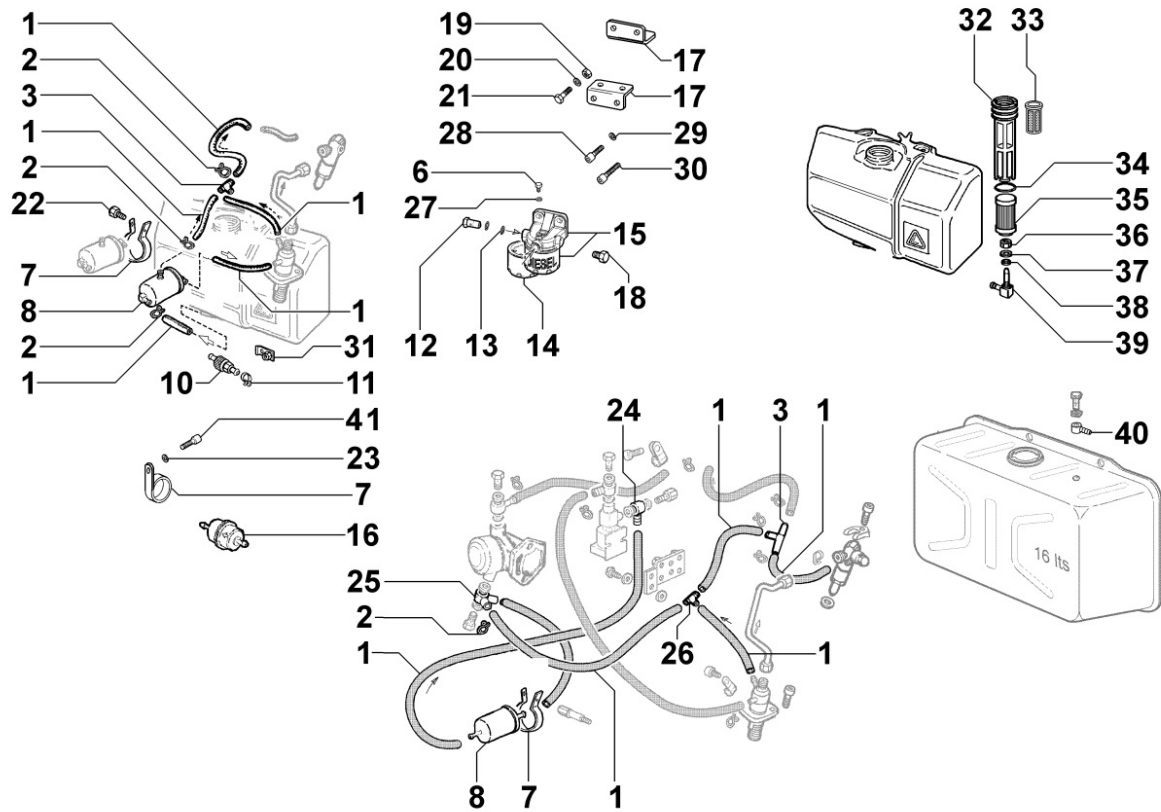

8061180040 - FUEL FILTER

Pos	Kit	Included In	Code	Description	Qty	Old Code	Tech. Info
1			ED0093758720-S	FUEL HOSE 250MM (FOR SEC FILTER TO	1		
1			ED0093762300-S	FUEL TUBE TPR-PUR 5X10XL.500	1		
2			ED0036301630-S	CLAMP	4		
7			ED0036171970-S	FASCETTA/CLAMP	1		⚠
8			ED0037300960-S	FUEL FILTER CARTRIDGE	1	ED0037300880-S	⚠
22			ED00994A0010-S	FLG HEX BOLT M6X12 8.8	1		
26			ED0025270940-S	CONNECTOR A "T"	1