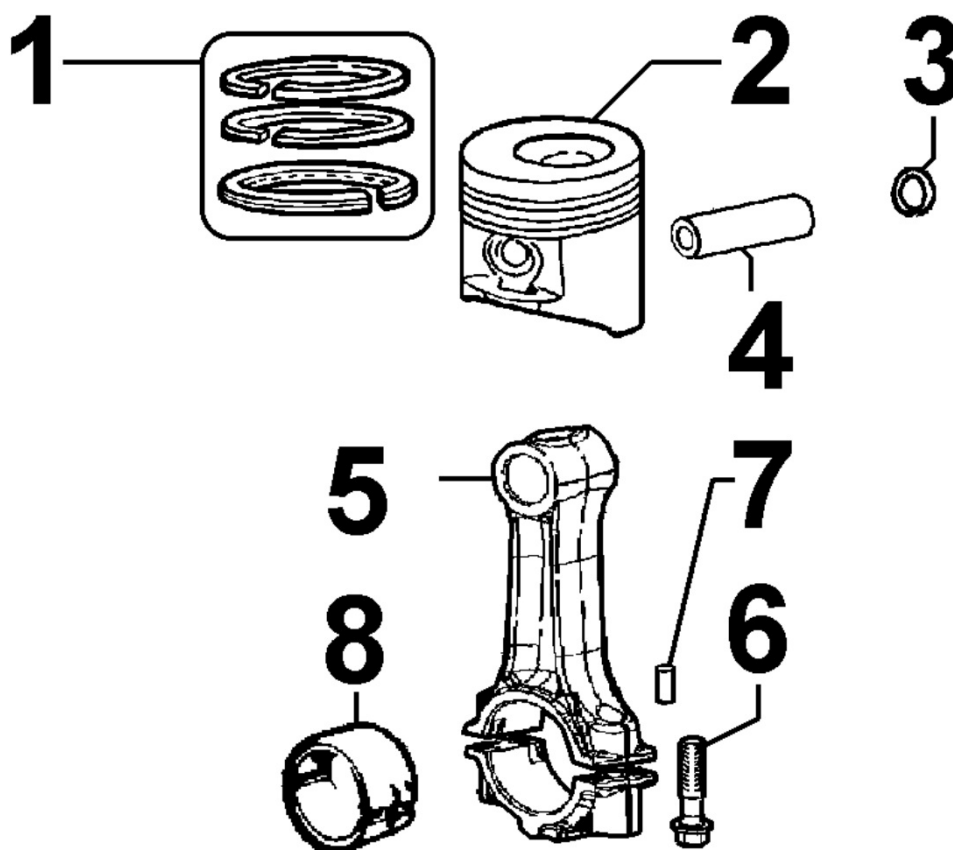


ED3C0770

Spare Parts Catalogue

§15LD440-S(#ED3C0773)

Update Date 29/03/2020

Print Date 01/04/2020

Tavola ricambi

Index	Description
8010180340	CRANKSHAFT
8011180060	PISTON / CONNECTING ROD
8012180070	FLYWHEEL
8013180020	EQUALIZER SHAFT
8020180350	CRANKCASE
8021180020	CYLINDER HEAD
8022180010	HEAD COVER
8024180010	TIMING GEAR SIDE SUPPORT
8030180270	INJECTION SYSTEM
8035180060	CAMSHAFT
8036180020	ROCKER ARMS / VALVES
8037180060	COMPRESSION RELEASE
8040180010	OIL PUMP
8042180060	OIL FILTER
8043180010	OIL DIPSTICK
8044180010	OIL PRESSURE VALVE
8050180160	SPEED GOVERNOR
8051180230	CONTROLS
8061180040	FUEL FILTER
8062180020	FUEL FEED PUMP
8063180010	FUEL TANK
8064180010	FUEL LINES
8070180120	AIR SHROUD
8072180060	COOLING PLATES
8081180570	AIR FILTER
8086180350	EXHAUST LINE
8087180120	EXHAUST GAS ACCESSORIES
8100180280	VOLTAGE ALTERNATOR
8101180050	STARTING MOTOR
8102180190	OIL PRESSURE SWITCH
8103180280	CONTROL PANEL / ENGINE WIRES
8110180010	STARTING
8120180280	RECOIL STARTING

8011180060 - PISTON / CONNECTING ROD

Pos	Kit	Included In	Code	Description	Qty	Old Code	Tech. Info
1		(B)	ED0082112820-S	SEGMENTS SERIES STD 15LD440	1		
1		(B)	ED0082112830-S	RING SET +0,5 15LD440	1		
1		(B)	ED0082112840-S	SERIE SEGM. +1,0 15LD440	1		
2	(B)		ED0065028950-S	COMPLETE PISTON STD UR 15LD440	1		
2	(B)		ED0065028960-S	PISTONE COMPL.+0,5 UR 15LD440	1		
2	(B)		ED0065028970-S	COMPL. PISTON +1,0 UR 15LD440	1		
3		(B)	ED0011600650-S	PISTON PIN CIRCLIP	2		
4		(B)	ED0084801030-S	PISTON PIN 15LD440	1		
5	(A)		ED0015263020-S	COMPLETE CONNECTING ROD	1		▲
6		(A)	ED0017701770-S	BOLT	2		▲
8			ED0016401520-S	HALF BEAR. STD KIT 15LD400/441	1		▲
8			ED0016401530-S	BRONZ.BIELLA -0.25 15LD400/441	1		▲
8			KDISC.		1	ED0016401540-S	