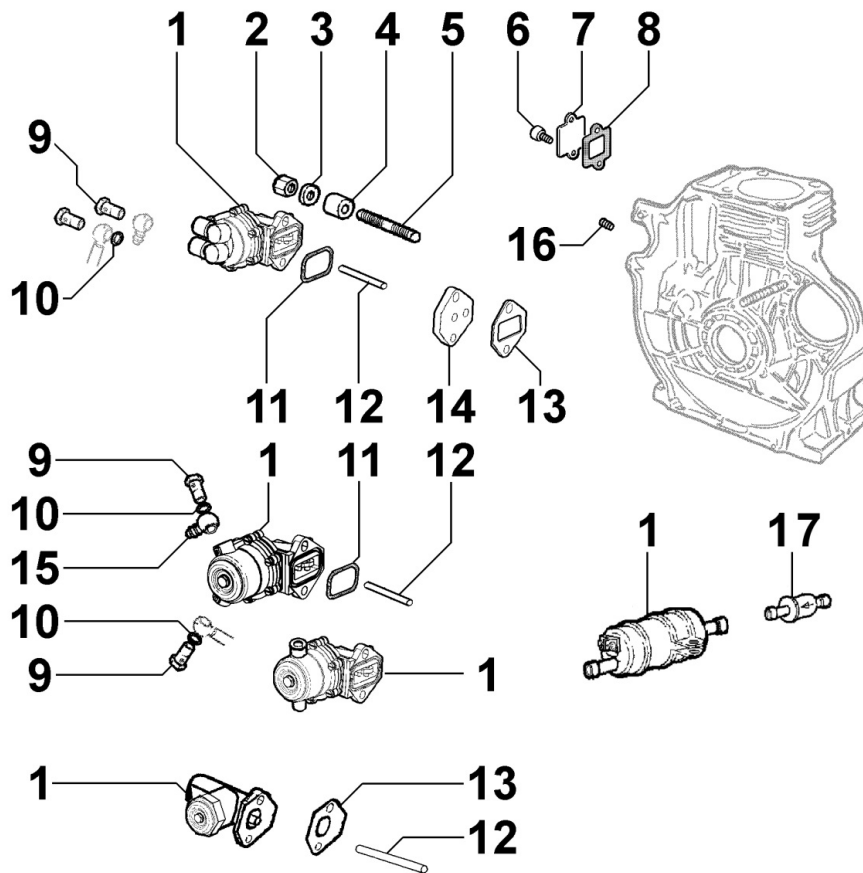

8062180020 - FUEL FEED PUMP

Pos	Kit	Included In	Code	Description	Qty	Old Code	Tech. Info
16			ED0090802700-S	CONICAL CAP M8X1.25	2