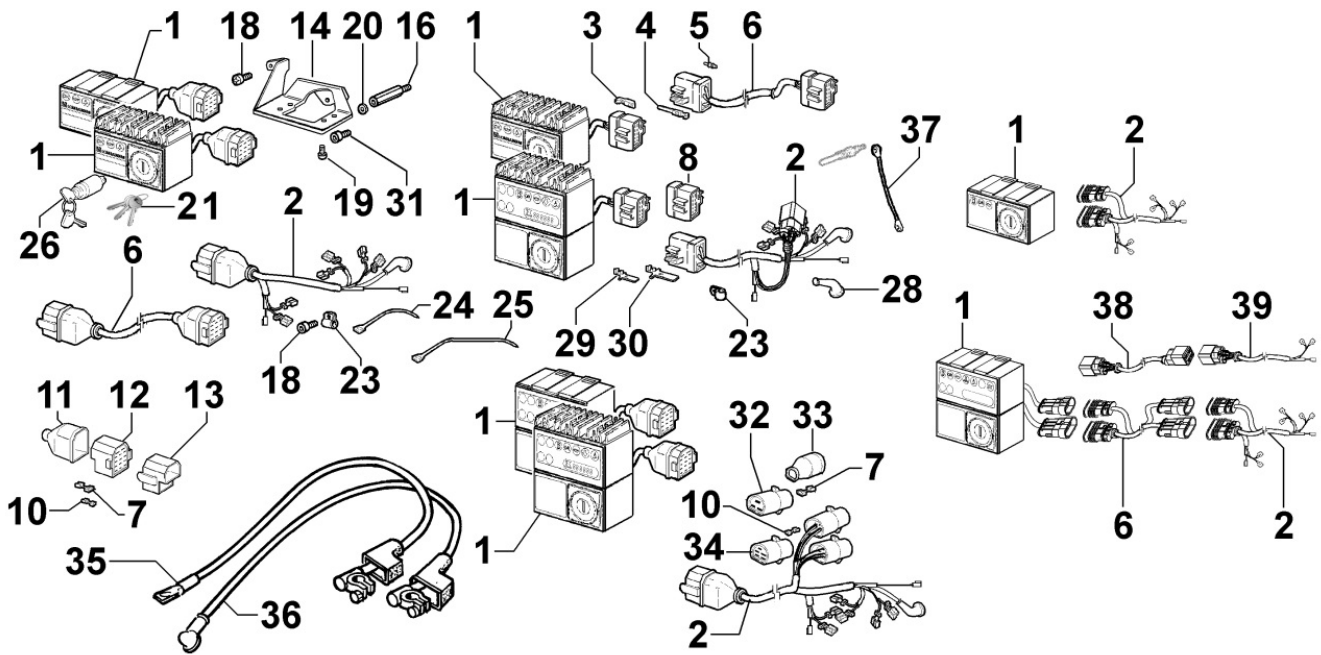

8103180280 - CONTROL PANEL / ENGINE WIRES

Pos	Kit	Included In	Code	Description	Qty	Old Code	Tech. Info
1	A		ED0072454900-S	*INTEGRATED BOARD 15LD DYNAPAC	1		
2			ED0021862900-S	*CABLE FOR ELEC.PAN.THREE SPIES	1		
6			ED0021862690-S	WIRING EXTENSION 2MT 15LD	1		
8			ED0015571190-S	PLUG	1		
19			ED0097900280-S	SCREW TC 5X10 DIN7985 5S+Zn.b	4		
21		(B)	ED0023450380-S	KEY	1		
23			ED0036170180-S	CLAMP D.6	1		
25			ED0024710140-S	COLLARE/COLLAR N 10	2		
26	B	(A)	ED0050412740-S	SWITCH	1		
28			ED0064910050-S	PIPETTA/PIPE ELBOW FV C	1