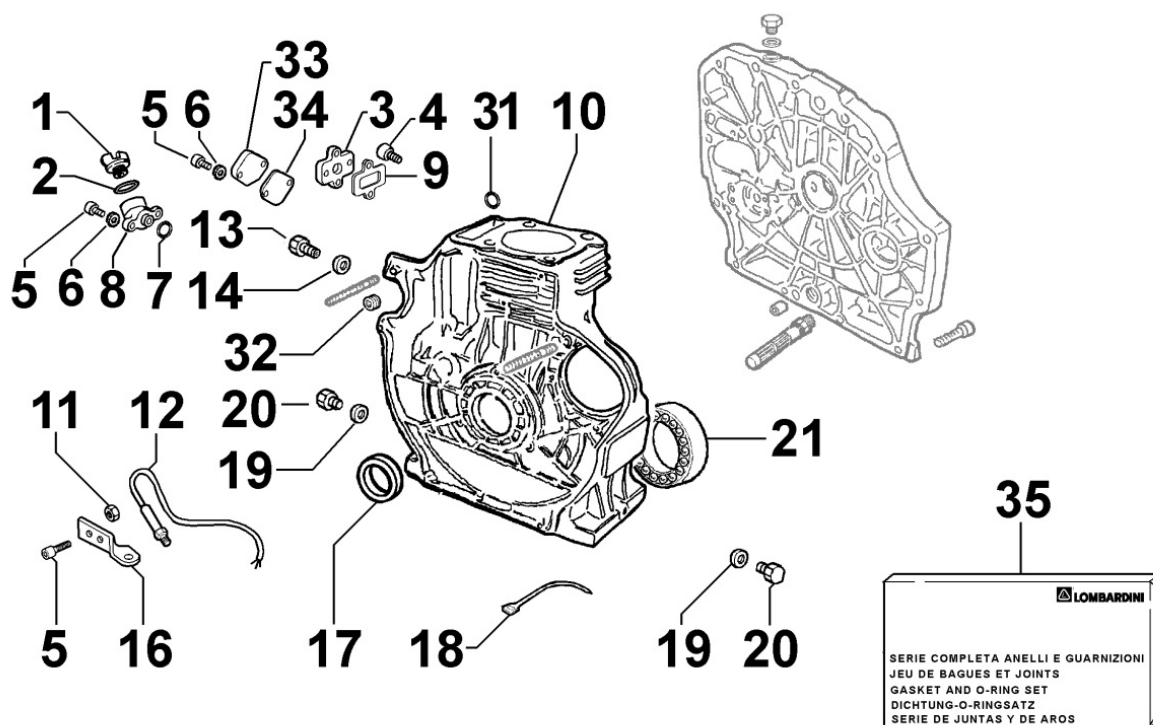

8020180350 - CRANKCASE

Pos	Kit	Included In	Code	Description	Qty	Old Code	Tech. Info
10			ED0015112310-S	CRANKCASE	1		
13			ED0019011690-S	BANJO BOLT M10X26L 1.25P	1		
14			ED0046700590-S	COPPER WASHER D14/10.2 1.	1		
17			ED0012135350-S	OIL SEAL RING 40X50X7 RIGHT	1		
19			ED0043500070-S	AL.WASHER D14.2x20x1	3		
20			ED0090400120-S	OIL DRAIN PLUG M14	1		
21			ED0030020810-S	BALL BEARING D90/40 23 THK	1		
31			ED0012000350-S	O-RING D11.22/7.66 1.78	1		
32			ED0097651110-S	TAPER PLUG 'D' C10	1		
35			ED0082051250-S	GASKET SET COMPLETE AND OR 15LD400-440	1