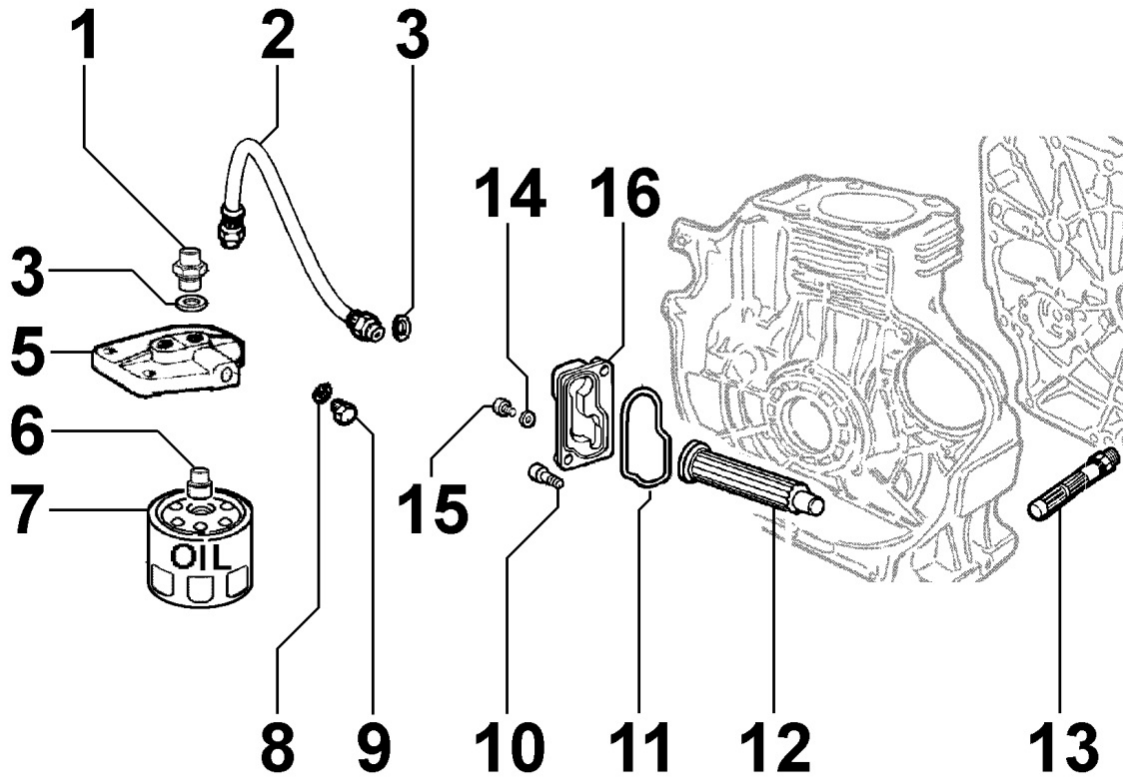

8042180060 - OIL FILTER

Pos	Kit	Included In	Code	Description	Qty	Old Code	Tech. Info
10			ED0097300130-S	SCREW TCEI 6X25-5931-12.	2		
11			ED0012003840-S	O RING	1		
12			ED0021751550-S	OIL FILTER CARTRIDGE	1	ED0021751290-S	
13			ED00395R0150-S	OIL FILTER RY	1		
16			ED0092201190-S	OIL PRESSURE SWITCH PLATE M10	1